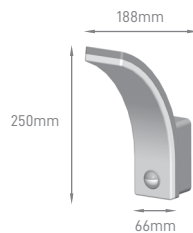

LUMINÁRIAS COM SENSORES DE MOVIMENTO LIGHTS WITH SENSORES

ST53M / 20W / 4000K

IP	BEAM ANGLE	RATED LOAD	DETECTION DISTANCE	DELAY TIME	AMBIENT LIGHTING	INSTALLATION HEIGHT	INSTALLATION	TYPE	SIZE	SKU
IP65	140°	20W (1800 Lm)	9m	3s - 15min	Yes	1.8-2.5m	Wall	Infrared	250x188x66mm	ILAR-01063