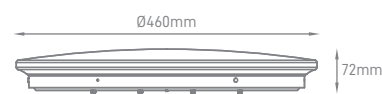

## MIRANDA 3CCT

POWER	COLOR TEMPERATURE	TOTAL LUMINOUS FLUX (±5%)	IP	BEAM ANGLE	VOLTAGE	SIZE	MOUNTING TYPE	BODY MATERIAL	COLOR	SKU
40W	3CCT 3000K/4000K/6500K	4000lm	IP44	120°	220-240V	Ø460x72mm	Surface	SPCC + PC	White	ILAR-02449