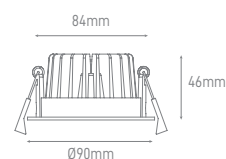

VAUN

POWER	COLOR TEMPERATURE	TOTAL LUMINOUS FLUX (±5%)	BEAM ANGLE	IP	VOLTAGE	SIZE	CUT-OUT	MOUNTING TYPE	BODY MATERIAL	COLOR	SKU
10W	2700K	850lm	36°	IP40	200-240V	Ø90x46mm	Ø84mm	Recessed	Aluminium	White RAL9016	ILAR-00656
	4000K	950lm									ILAR-00657