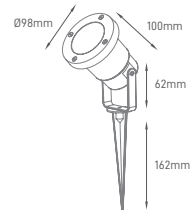

SAGE SPIKE

POWER MAX 7W	TYPE OF BULB 1x GU10	IP IP66	VOLTAGE AC220-240V	SIZE Ø98x100x62x162mm	MOUNTING TYPE Bracket/Spike	BODY MATERIAL ABS + PC	COLOR Black	SKU ILAR-01677

*Lamps not included.