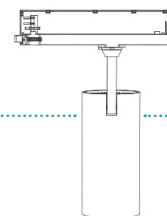

SMART DIAGRAM