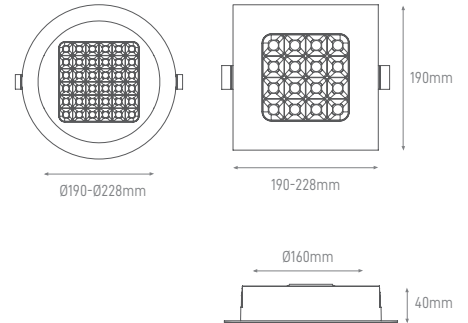

JAZ ROUND | SQUARE

POWER	COLOR TEMPERATURE	TOTAL LUMINOUS FLUX (±5%)	BEAM ANGLE	IP	VOLTAGE	SIZE		CUT-OUT	MOUNTING TYPE	BODY MATERIAL	COLOR	SKU
						Ø190x37mm	Ø160mm					
18W	4000K	2350lm	90°	IP54	100-277V	190x190x40mm	Ø160mm	Ø160mm	Recessed	Aluminum+PC	White RAL9016	ILAR-00690
						Ø228x37mm	Ø200mm					ILAR-00693
25W		3650lm				228x228x40mm	Ø200mm	Ø200mm				ILAR-00687