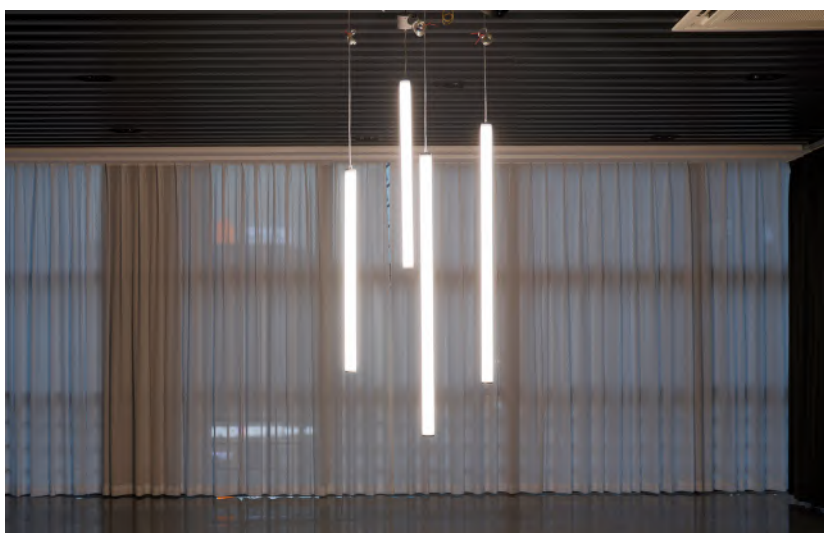

FIZI

POWER	COLOR TEMPERATURE	TOTAL LUMINOUS FLUX (±5%)	BEAM ANGLE	IP	IK	VOLTAGE	SIZE	MOUNTING TYPE	BODY MATERIAL	COLOR	SKU
30W	4000K	3900lm	360°	IP40	IK08	220V-240V	900xØ50mm	Suspended	PC+Aluminium	White End Cap	ILAR-02150
							1200xØ50mm			Black End Cap	ILAR-02151