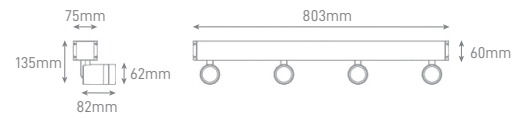

NATAN QUADRUPLO SOLAR 3CCT / RGB

POWER	COLOR TEMPERATURE	TOTAL LUMINOUS FLUX (±5%)	BEAM ANGLE	IP	SOLAR PANEL	BATTERY	DISCHARGING TIMER	BODY MATERIAL	SIZE	COLOR	SKU
6W	3CCT* RGB	880lm	270°x90°	IP65	Monocrystalline Silicon 4.32 9W	Li-ion Battery 3.7V, 2000mAh, 7.4WH	24H	Aluminum	803x60x135mm	Black	ILAR-02298 ILAR-02299

*Controlled by Adelot APP (IOS & Android)