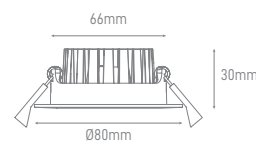

ONE

POWER	COLOR TEMPERATURE	TOTAL LUMINOUS FLUX (±5%)	BEAM ANGLE	IP	VOLTAGE	SIZE	CUT-OUT	MOUNTING TYPE	BODY MATERIAL	COLOR	SKU
8W	3000K	815lm	60°	IP65	200-240V	Ø80x30mm	Ø66mm	Recessed	Aluminium	White RAL9016	ILAR-01027