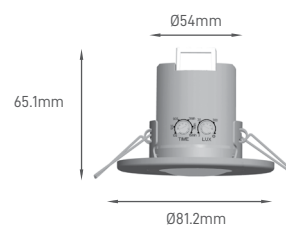

ST40C / ST40CG

IP	BEAM ANGLE	RATED LOAD	DETECTION DISTANCE	DELAY TIME	INSTALLATION HEIGHT	DIMMING	INSTALLATION	TYPE	SIZE	CUT-OUT	COLOR	SKU
IP20	360°	800W	8m max	10s - 15min	2.2-4m	No	False Ceiling	Infrared	Ø81.2x65.1mm	Ø54mm	White Black All Black	ILAR-01179 ILAR-01956 ILAR-02591