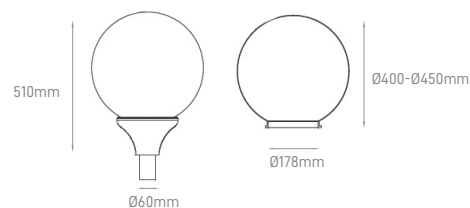

BALLON

POWER	COLOR TEMPERATURE	TOTAL LUMINOUS FLUX (±5%)	IP	VOLTAGE	SIZE	MOUNTING TYPE	BODY MATERIAL	COLOR	SKU
30W-50W CONFIGURABLE	3000K/4000K	3900lm-6500lm	IP65	100-240V	Ø400xmm Ø450xmm	Post top	Die Casting Aluminum+PC	Black	On-request