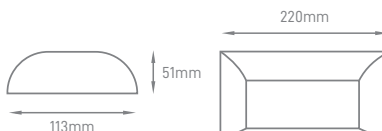

AVENCA SENSOR

POWER	COLOR TEMPERATURE	TOTAL LUMINOUS FLUX (±5%)	BEAM ANGLE	IP	VOLTAGE	SIZE	MOUNTING TYPE	BODY MATERIAL	COLOR	SKU
6W	4000K	480lm	104°	IP65	AC220-240V	220x51x113mm	Surface	ABS + PC	White	ILAR-00346