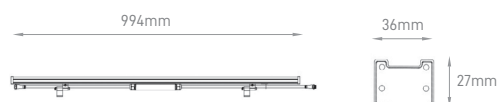

LINEAR WALL WASHER RL5-24

POWER	COLOR TEMPERATURE	TOTAL LUMINOUS FLUX (±5%)	IP	VOLTAGE	SIZE	MOUNTING TYPE	BODY MATERIAL	COLOR	SKU
24W	RGB+CCT	1600lm	IP66	24-48V	994x36x27mm	Bracket/Wall	Die Cast Aluminium	Black	ILAR-02139

Accessories:

ILAR-02350 - Connection Cable 1m

ILAR-02351 - Connection Cable "T" 1m