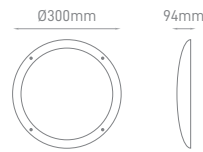

MOON

POWER	COLOR TEMPERATURE	TOTAL LUMINOUS			VOLTAGE	SIZE	MOUNTING TYPE	BODY		
		FLUX (±5%)	IK	IP				MATERIAL	COLOR	SKU
15W	3CCT 3000K-4000K-5700K	1700lm	IK10	IP66	220-240V	Ø300x94mm	Surface	ABS&PC	White	ILAR-01916

MARS