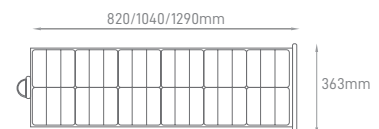

MOZZO SOLAR LED

POWER	COLOR TEMPERATURE	TOTAL LUMINOUS FLUX (±5%)	IP	CHARGING TIME	SENSOR	SIZE	MOUNTING TYPE	BODY MATERIAL	COLOR	SKU
10W-70W CONFIGURABLE	3000K/4000K/5000K	2000lm-12000lm	IP65	4H-10H	YES	820x363x76mm 1040x363x76mm 1290x363x76mm	Post Top	Aluminium	Black	On-request