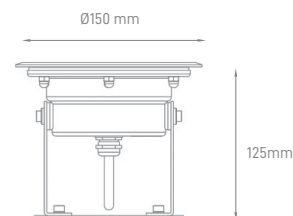

UNDERWATER UW03

POWER	COLOR TEMPERATURE	TOTAL LUMINOUS	BEAM	IP	VOLTAGE	SIZE	MOUNTING	BODY MATERIAL	COLOR	SKU
		FLUX (±5%)	ANGLE						Steel	
9W	RGB+CCT	600lm	15°	IP68	12-24V	Ø150x125mm	Bracket	Stainless Steel	Stainless Steel	ILAR-01724