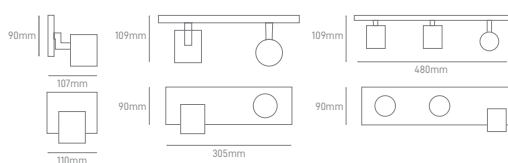

NATAN GU10 BLACK

MODEL	POWER	TYPE OF BULB	IP	VOLTAGE	SIZE	MOUNTING TYPE	BODY MATERIAL	COLOR	SKU
SINGLE	Max. 7W	1X GU10			110x90x10.5mm				ILAR-00893
DOUBLE	Max. 2x 7W	2X GU10	IP20	220-240V	305x90x10.5mm	Surface	Aluminium	Black	ILAR-01139
TRIPLE	Max. 3x 7W	3X GU10			480x90x10.5mm				ILAR-01140

*Lamps not included