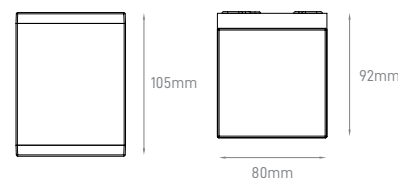

THULE

POWER	COLOR TEMPERATURE	IP	SIZE	MOUNTING TYPE	BODY MATERIAL	COLOR	SKU
2x 6W	3000K	IP54	92x80x105mm	Surface	Die-casting aluminium, Opal polycarbonate diffuser	Grey	ILAR-00820