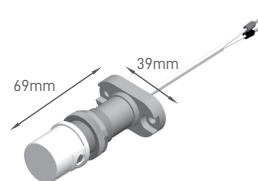

ST330 - 1-10 V

IP	BEAM ANGLE	DIMMING	INSTALLATION	TYPE	SIZE	SKU
IP20	360°	1%-100%	False Ceiling	Twilight	38x69mm	ILAR-00606