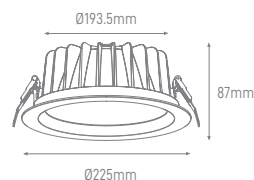

BRIL

POWER	COLOR TEMPERATURE	TOTAL LUMINOUS	BEAM	IP	VOLTAGE	SIZE	CUT-OUT	MOUNTING	BODY MATERIAL	COLOR	SKU
		FLUX (±5%)	ANGLE					TYPE			
10W	3000K	1150lm	60°	IP40/IP54	220-240V	Ø110x53mm	Ø90-95mm	Recessed	Aluminium	White RAL9016	ILAR-02210
	4000K	1250lm									ILAR-02211
18W	3000K	2150lm				Ø145x65mm	Ø120-130mm				ILAR-02212
	4000K	2250lm				ILAR-02213					
25W	3000K	3025lm				Ø190x75mm	Ø160-170mm				ILAR-02214
	4000K	3125lm				ILAR-02215					
30W	3000K	3800lm	Ø225x87mm	Ø200-210mm	ILAR-02216						
	4000K	3900lm	ILAR-02217								
42W	4000K	4620lm	Ø225x87mm	Ø200-210mm	ILAR-01843