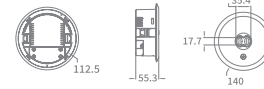

Recessed Mounting

POWER	COLOR TEMPERATURE	TOTAL LUMINOUS FLUX (±5%)	BATTERIES	EMERGENCY TIME	VOLTAGE	SIZE	CUT-OUT	MOUNTING TYPE	COLOR	SKU
6W	5000K	450lm	LiFePO4 6.4V600mAh	3 Hours	220-240V	Ø140mmx55.3mm	Ø115mm-Ø130mm	Recessed	White (Black optional)	ILEM-00052

SKU
ILEM-00058

DESCRIPTION
Dotlux Pro Surface Kit

SKU
ILEM-00053