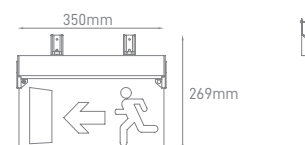

SIGLUX 2.5W

POWER	TOTAL LUMINOUS FLUX (±5%)	BATTERIES	EMERGENCY TIME	IP	VOLTAGE	SIZE	SKU
2.5W	8.3lm	3.7V 1200mAh Lithium Battery	3 Hours	IP20	220-240V	350x269mm	ILEM-00054