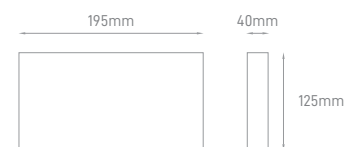

INDIGO

POWER	COLOR TEMPERATURE	TOTAL LUMINOUS FLUX (±5%)	BEAM ANGLE	IP	VOLTAGE	SIZE	MOUNTING TYPE	BODY MATERIAL	COLOR	SKU					
	4000K	650lm	120°						IP65	220-240V	195x125x40mm	Surface	ABS + PC	Grey	ILAR-00798
12W	4000K	650lm	120°	IP65	220-240V	195x125x40mm	Surface	ABS + PC	Black	ILAR-02165