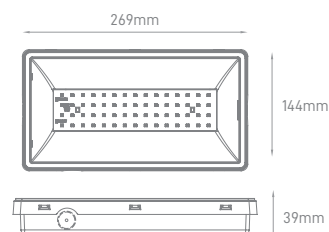

POWERLUX SLIM PERMANENT / NO PERMANENT WITH REMOTE

POWER	TOTAL LUMINOUS		BATTERIES	IP	EMERGENCY		VOLTAGE	SIZE	MOUNTING		BODY MATERIAL	COLOR	SKU
	FLUX (±5%)	TIME			TYPE								
8W	800lm	3.7V 4000mAh Li (NiCoMn)	IP65	3 Hours	220-240V	269x144x39mm	Surface	Polycarbonate	White	ILEM-00065