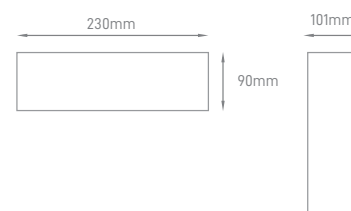

CANNA

POWER	COLOR TEMPERATURE	TOTAL LUMINOUS FLUX (±5%)	BEAM ANGLE	IP	VOLTAGE	SIZE	MOUNTING TYPE	BODY MATERIAL	COLOR	SKU					
	3CCT 3000K/4000K/6500K	800lm	120°						IP65	220-240V	230x90x101mm	Surface	ABS + PC	Grey	ILAR-00358
12W	4000K	580lm	120°	IP65	220-240V	230x90x101mm	Surface	ABS + PC	White	ILAR-02519					
	3CCT 3000K/4000K/6500K	800lm								ILAR-01674