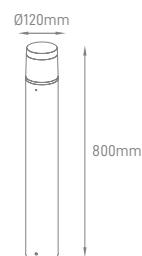

CALY

POWER	COLOR TEMPERATURE	TOTAL LUMINOUS FLUX (±5%)	BEAM ANGLE	IP	VOLTAGE	SIZE	MOUNTING TYPE	BODY MATERIAL	COLOR	SKU
12W	3000K	650lm	360°	IP65	220-240V	Ø120x800mm	Surface	Die-casting aluminium, Clear polycarbonate diffuser	Grey	ILAR-00829