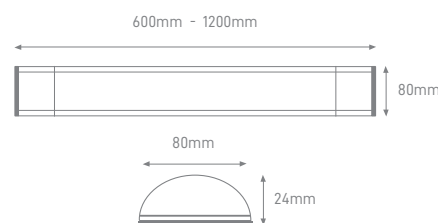

MEGASLIM SMD

POWER	COLOR TEMPERATURE	TOTAL LUMINOUS	BEAM	IP	VOLTAGE	SIZE	MOUNTING TYPE	BODY MATERIAL	COLOR	SKU
		FLUX (±5%)	ANGLE							
20W	6000K	1600lm	120°	IP20	200-240V	600x80x24mm	Surface Mounted	Aluminium/PVC	White RAL9016	ILAR-00237
40W	4500K	3200lm				1200x80x24mm				ILAR-00239
	6000K					ILAR-00240