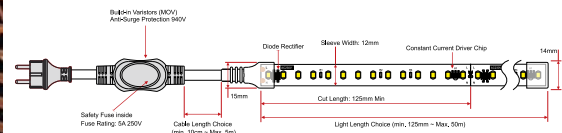

15W PROSTRIP LED 50M 230V IP65

POWER	COLOR TEMPERATURE	TOTAL LUMINOUS		IP	LED	VOLTAGE	LED/MT	WIDTH	LENGTH	CUTTING SEGMENT	SKU
		FLUX (±5%)									
15W	3000K	1500lm/m		IP65	SMD 2835	230V	120 LED/m	12mm	50m	125mm	ILAR-01407
	4000K	1575lm/m									ILAR-01408
	6000K	1575lm/m									ILAR-01409