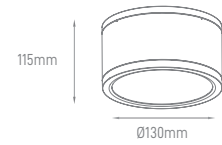

DESMI

POWER	COLOR TEMPERATURE	TOTAL LUMINOUS FLUX (±5%)	BEAM ANGLE	IP	VOLTAGE	SIZE	MOUNTING TYPE	BODY MATERIAL	COLOR	SKU
18W	3000K	1900lm	60°	IP65	AC200-240V	Ø130x115	Surface Mounted	Aluminum Die-Casting	White RAL 9016	ILAR-02095