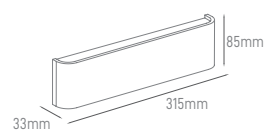

DUNA WOODEN | GOLDEN

POWER	COLOR TEMPERATURE	TOTAL LUMINOUS FLUX (±5%)	BEAM ANGLE	IP	VOLTAGE	SIZE	MOUNTING TYPE	BODY MATERIAL	COLOR	SKU
9W	3000K	855lm	185°	IP20	220-240V	315x85x33mm	Wall Surface	Aluminium	Wooden Golden	ILAR-01744 ILAR-01745