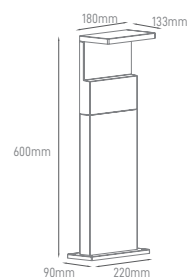

ALFA

POWER	COLOR TEMPERATURE	TOTAL LUMINOUS FLUX (±5%)	IP	VOLTAGE	SIZE	MOUNTING TYPE	BODY MATERIAL	COLOR	SKU
13W	3000K	850lm	IP65	100-240V	180x220x133x600x90mm	Surface	Aluminium	Grey RAL 7016	ILAR-01685