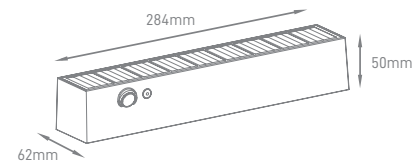

OUTDOOR SOLAR ILUMINAÇÃO SOLAR | SOLAR LIGHT

BLOK SOLAR

POWER	COLOR TEMPERATURE	TOTAL LUMINOUS FLUX (±5%)	BEAM ANGLE	IP	SOLAR PANEL	BATTERY	DISCHARGING TIMER	BODY MATERIAL	SIZE	COLOR	SKU
6W	4000K	1000lm	120° (5m max.)	IP65	Monocrystalline Silicon 4.86 1.5W	Li-ion Battery 3.7V, 2000mAh, 7.4WH	24H	ABS+PC	284x62x50mm	Grey	ILAR-02289