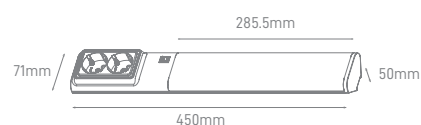

AIKA

POWER	COLOR TEMPERATURE	TOTAL LUMINOUS FLUX (±5%)	BEAM ANGLE	IP	VOLTAGE	SIZE	MOUNTING TYPE	BODY MATERIAL	COLOR	SKU
12W	3CCT 3000K-4000K-5700K	1560lm	110°	IP20	220-240V	450x71x50mm	Wall Surface	PC+Aluminum	White	ILAR-02035