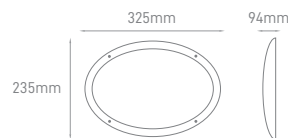

MARS

POWER	COLOR TEMPERATURE	TOTAL LUMINOUS			VOLTAGE	SIZE	MOUNTING TYPE	BODY		
		FLUX (±5%)	IK	IP				MATERIAL	COLOR	SKU
15W	3CCT 3000K-4000K-5700K	1700lm	IK10	IP66	220-240V	325x235x94mm	Surface	ABS&PC	White	ILAR-01918