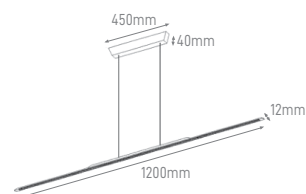

TRACE

POWER	COLOR TEMPERATURE	TOTAL LUMINOUS FLUX (±5%)	BEAM ANGLE	IP	VOLTAGE	SIZE	MOUNTING TYPE	BODY MATERIAL	COLOR	SKU
18W	3000K	920lm	90°	IP20	200-240V	1200x450x12mm	Suspended	Aluminium	Matt Black	ILAR-02232