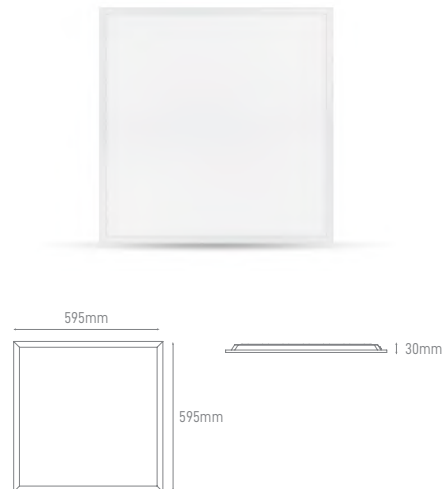

24W HIGH LUMEN 3CCT 60X60

POWER	COLOR TEMPERATURE	TOTAL LUMINOUS FLUX (±5%)	LUMINOUS EFFICACY	BEAM ANGLE	UGR	IP	VOLTAGE	SIZE	CUT-OUT	SKU
24W	3CCT 3000K-4000K-6500K	3840lm	160lm/w	120° 90°	<21 <19	IP44	220-240V	595x595x30mm	585x585mm	ILAR-01908 ILAR-01909