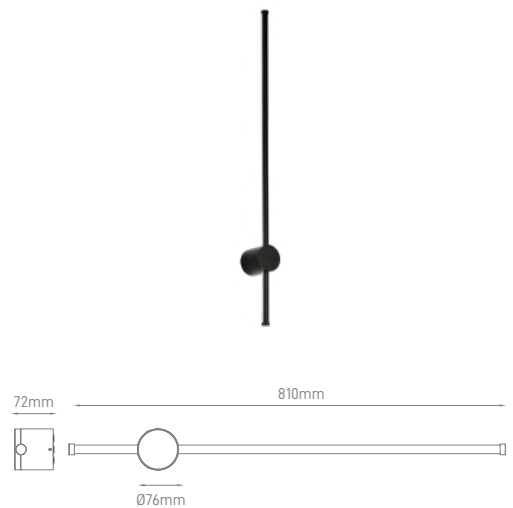

LINCE

POWER	COLOR TEMPERATURE	TOTAL LUMINOUS FLUX (±5%)	BEAM ANGLE	IP	VOLTAGE	SIZE	MOUNTING TYPE	BODY MATERIAL	COLOR	SKU
14W	3000K	1290lm	120°	IP65	220-240V	810xØ76x72mm	Surface	Aluminum	Black	ILAR-02079