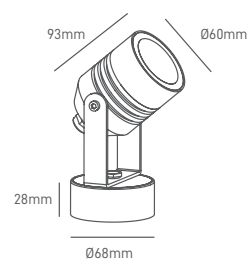

SIG

POWER	TYPE OF BULB	IP	VOLTAGE	SIZE	MOUNTING TYPE	BODY MATERIAL	COLOR	SKU
MAX 35W	1x GU10	IP54	AC100-240V	Ø60x28x93xØ68mm	Bracket	Die-casting aluminium, Clear tempered glass	Grey	ILAR-01165

*Lamps not included.