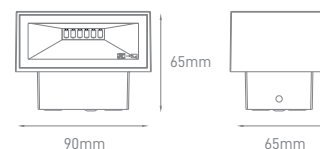

NUT

POWER	COLOR TEMPERATURE	TOTAL LUMINOUS FLUX (±5%)	BEAM ANGLE	IP	VOLTAGE	SIZE	MOUNTING TYPE	BODY MATERIAL	COLOR	SKU
2x 3W	3000K	450lm	2x 110°	IP54	220-240V	90x65x65mm	Surface	Die-casting aluminium, Clear tempered glass	Grey	ILAR-00814