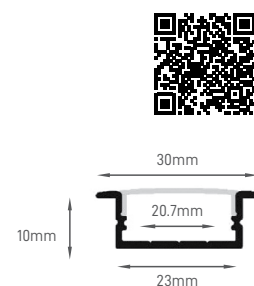

DIMENSIONS	LENGTH	BODY MATERIAL	SKU
(L) 30 x (A) 10 x (I) 20.7 x (F) 23mm	2m	Aluminium	ILAR-01251