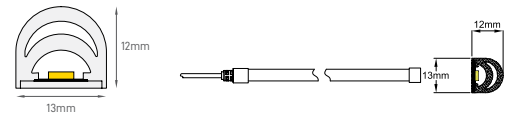

NEON TUBE IP67 24V

POWER	COLOR TEMPERATURE	TOTAL LUMINOUS		IP	LED	VOLTAGE	LED/MT	WIDTH	LENGTH	CUTTING SEGMENT	SKU
		FLUX (±5%)									
10W	2400K	714lm/m		IP67	SMD2835	24V	140 LED/w	13x12mm	5m	50mm	ILAR-01696
	4000K	850lm/m									ILAR-01697
	2400K	714lm/m									ILAR-02307
	4000K	850lm/m									ILAR-02308

Recommended Accessories
ILAR-01699 - CAPS
ILAR-01700 - CLIP