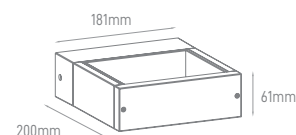

KANE CCT

POWER	COLOR TEMPERATURE	TOTAL LUMINOUS FLUX (±5%)	IP	VOLTAGE	SIZE	MOUNTING TYPE	BODY MATERIAL	COLOR	SKU
10W	2CCT 3000K-4000K	650lm	IP65	100-240V	181x61x200mm	Surface	Aluminium	Grey RAL 7016	ILAR-01682