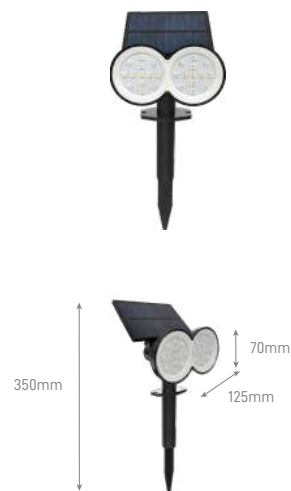

SABI SOLAR

POWER	COLOR TEMPERATURE	TOTAL LUMINOUS FLUX (±5%)	BEAM ANGLE	IP	SIZE	MOUNTING TYPE	BODY MATERIAL	COLOR	SKU
1.5W	RGB+CW+WW	120lm	120°x2	IP65	125x70x350mm	Surface	Plastic / PVC	Black	ILAR-01931