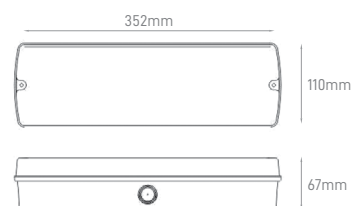

POWERLUX PERMANENT / NO PERMANENT WITH REMOTE

POWER	COLOR		TOTAL LUMINOUS	BATTERIES	EMERGENCY		VOLTAGE	SIZE	MOUNTING		BODY MATERIAL	COLOR	SKU
	TEMPERATURE	FLUX (±5%)	TIME		IP	TYPE							
8W	6000K	500lm	3.6V 1500mAh NI-MH	3 Hours	IP65	220-240V	352x110x67mm	Surface	Polycarbonate Diffuser & ABS Housing	White	ILEM-00050