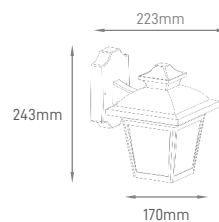

NORA

POWER	TYPE OF BULB	IP	VOLTAGE	SIZE	BODY MATERIAL	COLOR	SKU
MAX 60W	1x E27	IP44	220-240V	223x170x243mm	ABS PC Plastic	White Black	ILAR-00978 ILAR-00979

*Lamps not included.