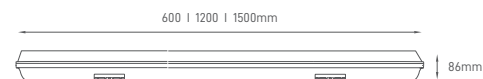

BATTEN T8 IP65

MODEL	MODEL	IP	VOLTAGE	SIZE
60CM	Single	IP65	220-240V	650x75x86mm
	Double			650x120x86mm
120CM	Single			1260x75x86mm
	Double			1260x120x86mm
150CM	Single			1560x75x86mm
	Double			1560x120x86mm

CLIPS	BODY MATERIAL	SKU
Inox Clips	Polycarbonate	ILAR-00260
		ILAR-00261
		ILAR-00262
		ILAR-00263
		ILAR-00264
		ILAR-00265

*Lamps not included