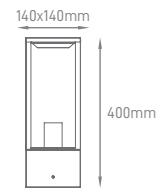

GATE

POWER	TYPE OF BULB	IP	VOLTAGE	SIZE	BODY MATERIAL	COLOR	SKU
MAX 60W	1x E27	IP65	220-240V	140x140x400mm	Aluminium/Glass	Grey	ILAR-00951

*Lamps not included.