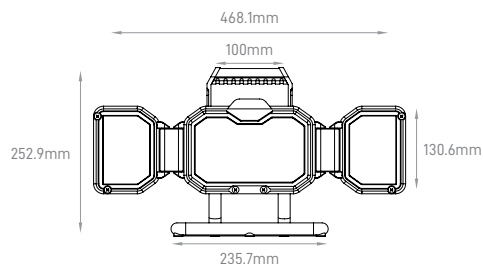

STRING

POWER	COLOR TEMPERATURE	TOTAL LUMINOUS FLUX (±5%)	IP	BATTERY	WORKING TIME	SIZE	BODY MATERIAL	COLOR	SKU
50W	6500K	4500lm (Max.)	IP54	Li-Ion Battery 18650, 3.7V 12000mAh	2h (4500lm)-10H (1000lm)	468.1x252.9x235.7x130.6x100mm	ABS + PC + Aluminium	Black + Green	ILAR-02148