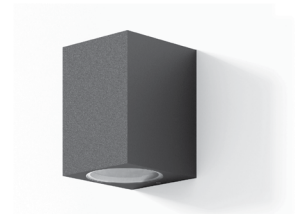

ALDER

POWER MAX 35W	TYPE OF BULB 1x GU10	IP IP65	VOLTAGE AC100-240V	SIZE 78x70x100mm	MOUNTING TYPE Surface	BODY MATERIAL Die-casting aluminium, Clear tempered glass	COLOR Grey	SKU ILAR-00811

*Lamps not included.