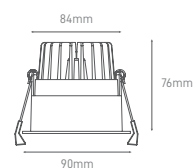

ACE

POWER	COLOR TEMPERATURE	TOTAL LUMINOUS	BEAM	IP	VOLTAGE	SIZE	CUT-OUT	MOUNTING	BODY MATERIAL	COLOR	SKU		
		FLUX (±5%)										ANGLE	TYPE
10W	2700K	850lm	36°	IP40	200-240V	90x90x76mm	84x84mm	Recessed	Aluminium	White RAL9016	ILAR-00662		
	4000K	950lm									ILAR-00663