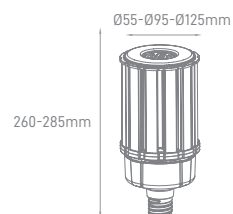

KORN RETROFIT LAMP

POWER	COLOR TEMPERATURE	TOTAL LUMINOUS FLUX (±5%)	IP	VOLTAGE	BASE	SIZE	MOUNTING TYPE	BODY MATERIAL	COLOR	SKU	
20W	5000K	2600lm	IP64	100-240V	E27	Ø55x260mm	Screw	Aluminium	White	ILAR-00843	
30W		3900lm				ILAR-00794					
40W		5200lm				ILAR-00751					
54W	5000K	7020lm	IP64	100-240V	E40	Ø95x260mm	Screw	Aluminium	White	ILAR-00546	
80W		10400lm				ILAR-00932					
100W		13000lm				ILAR-00934					
										Ø125x285mm	ILAR-00608