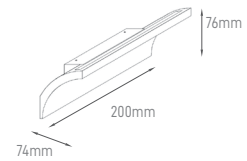

TIDE

POWER	COLOR TEMPERATURE	TOTAL LUMINOUS FLUX (±5%)	IP	VOLTAGE	SIZE	MOUNTING TYPE	BODY MATERIAL	COLOR	SKU
8W	3000K	440lm	IP20	220-240V	200x74x76mm	Wall Surface	Aluminium	Matt White Matt Black	ILAR-02233 ILAR-02234