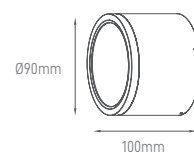

LEV

POWER	COLOR TEMPERATURE	TOTAL LUMINOUS FLUX (±5%)	BEAM ANGLE	IP	VOLTAGE	SIZE	MOUNTING TYPE	BODY MATERIAL	COLOR	SKU
15W	2700K	1300lm	60°	IP54	200-240V	Ø90x100mm	Surface Mounted	Aluminium	White RAL9016	ILAR-00695
	4000K	1500lm							Black RAL9005	ILAR-00698
									White RAL9016	ILAR-00696
									Black RAL9005	ILAR-00699