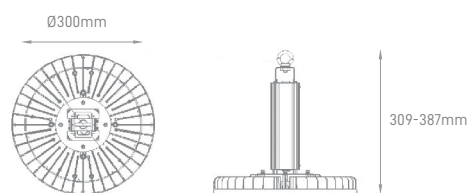

HIGH TEMPERATURE (65°C)

POWER	COLOR TEMPERATURE	TOTAL LUMINOUS FLUX (±5%)	BEAM ANGLE	IP	VOLTAGE	SIZE	BODY MATERIAL	COLOR	SKU
150W	5000K	22500lm	90°	IP65	100-240 VAC	Ø360x309mm	Aluminum Alloy	Black	ILAR-02320
200W		30000lm				Ø360x387mm			ILAR-02321