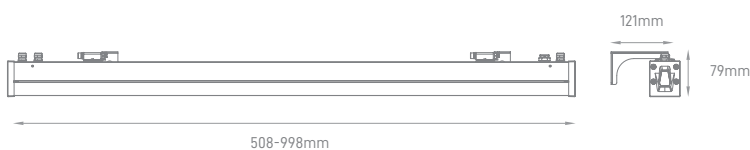

ARC LINE

POWER	COLOR TEMPERATURE	TOTAL LUMINOUS FLUX (±5%)	IP	VOLTAGE	SIZE	MOUNTING TYPE	BODY MATERIAL	COLOR	SKU
18W-36W CONFIGURABLE	2200K/3000K/4000K/5000K/ RGB/RGBW	3240lm max.	IP66	100-240V	508x121x79mm 998x121x79mm	Bracked /Ceiling/ Suspended	Die Cast Aluminium	Black	On-request