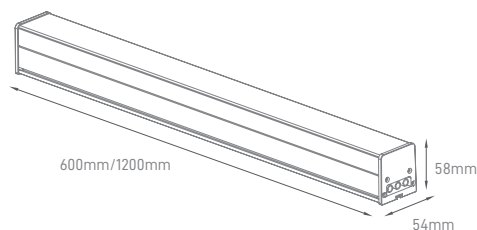

EXAMPLES

L CONNECTOR 4 PCS
T CONNECTOR 4 PCS
X CONNECTOR 1 PC