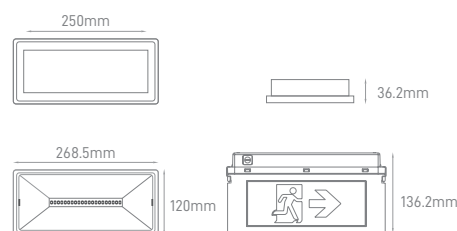

SAFELUX PERMANENT / NO PERMANENT WITH REMOTE

POWER	TOTAL LUMINOUS		EMERGENCY			VOLTAGE	SIZE	MOUNTING		BODY MATERIAL	COLOR	SKU
	TEMPERATURE	FLUX (±5%)	BATTERIES	TIME	IP			TYPE				
3.8W	4000K	200lm	3.6V 1500mAh NI-MH	3 Hours	IP65	220-240V	268.5x120x36.2mm	Recessed /	Polycarbonate Diffuser & ABS Housing	White	ILEM-00049	
	6000K							Surface			ILEM-00034	

DESCRIPTION
Bandeira Acrílica
Edge-lit exit
Placa de Señalización / 267x100x10mm

SKU
ILEM-00035

DESCRIPTION
Opal Diffuser
Difusor Opalino

SKU
ILEM-00040

DESCRIPTION
Recessed Kit
Kit de Encastrar

SKU
ILEM-00043

DESCRIPTION
Protection Grid
Grelha de Proteção / 326x80x156mm

SKU
ILEM-00036

DESCRIPTION
Pitograma
Translúcido

SKU
ILEM-00045