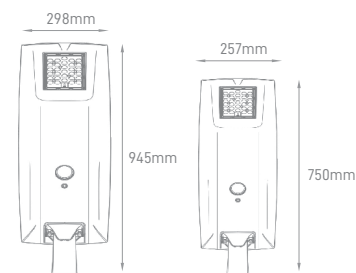

HELIOS HYBRID

POWER	COLOR TEMPERATURE	TOTAL LUMINOUS	IP	VOLTAGE	SENSOR	SIZE	MOUNTING TYPE	BODY MATERIAL	COLOR	SKU
		FLUX (±5%)								
30W	5000K	4800lm	IP66	Driver 110-240AC	YES	945x298x127mm	Surface	Die Cast Aluminium	Grey	ILAR-01081
40W	4500K	6400lm								ILAR-01127
50W	4000K	8000lm								ILAR-001203
CONFIGURABLE	3000K/4000K/5000K	2600lm-7700lm								On-request