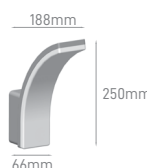

ST53MH / ST53KH

POWER	COLOR TEMPERATURE	TOTAL LUMINOUS FLUX (±5%)	IP	VOLTAGE	SIZE	MOUNTING TYPE	BODY MATERIAL	COLOR	SKU
20W	4000K	2000lm	IP65	220-240V	110x250x66mm	Surface	ABS + PC	White	ILAR-01217
SWITCH 12W-15W-20W	4000K	2000lm	IP65	220-240V	110x250x66mm	Surface	ABS + PC	White	ILAR-02764