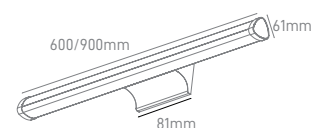

HAIA

POWER	COLOR TEMPERATURE	TOTAL LUMINOUS FLUX (±5%)	BEAM ANGLE	IP	VOLTAGE	SIZE	MOUNTING TYPE	BODY MATERIAL	COLOR	SKU
10W	3CCT 3000K-4000K-5700K	1340lm	110°	IP54	100-240V	600x61x81mm	Wall Surface	PC+Aluminum	White	ILAR-02036
									Silver	ILAR-02037
									Gold	ILAR-02038
15W		1950lm							White	ILAR-02039
									Silver	ILAR-02040