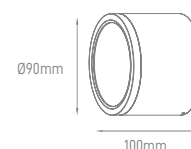

LEV

POWER	COLOR TEMPERATURE	TOTAL LUMINOUS FLUX (±5%)	BEAM ANGLE	IP	VOLTAGE	SIZE	MOUNTING TYPE	BODY MATERIAL	COLOR	SKU
15W	2700K	1300lm	60°	IP54	200-240V	Ø90x100mm	Surface Mounted	Aluminium	White RAL9016	ILAR-00695
	4000K	Black RAL9005							ILAR-00698	
		White RAL9016							ILAR-00696	
		Black RAL9005							ILAR-00699