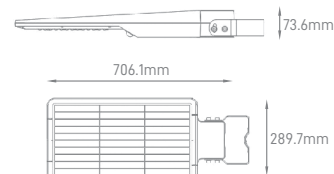

LEAN SOLAR STREET

POWER	COLOR TEMPERATURE	TOTAL LUMINOUS FLUX (±5%)	BEAM ANGLE	IP	SIZE	CHARGING TIME	SENSOR	BODY MATERIAL	COLOR	SKU
15W	4000K	2250lm	140x70°	IP65	706.1x289.7x73.6mm	8-10hrs strong sunshine to fully charge	Crepuscular / Twilight	ABS+PC, aluminum, Anti-UV	Black	ILAR-01801
40W		4800lm	-TPIII							ILAR-01802