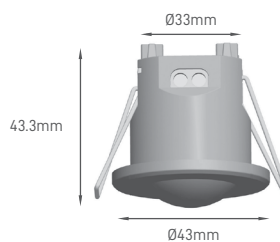

ST331

IP	BEAM ANGLE	INSTALLATION HEIGHT	DIMMING	INSTALLATION	SIZE	CUT-OUT	SKU
IP20	360°	1.8-4m	1%-100%	False Ceiling	Ø43x43.3x34mm	Ø33mm	ILAR-01865