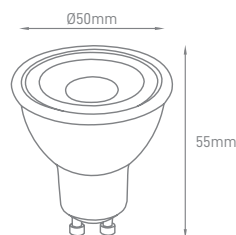

GU10 DIMMABLE 45°/60°

POWER	COLOR TEMPERATURE	LUMENS EFFICACY	BEAM ANGLE	VOLTAGE	SIZE	BODY MATERIAL	SKU
7W	2700K	630lm	45°	220-240V	Ø50x55mm	Aluminium/PVC	ILAR-00930
	4000K		60°				ILAR-00931
	2700K						ILAR-02474
	4000K						ILAR-02475