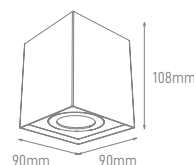

VIGG

POWER	COLOR TEMPERATURE	TOTAL LUMINOUS FLUX (±5%)	BEAM ANGLE	IP	VOLTAGE	SIZE	MOUNTING TYPE	BODY MATERIAL	COLOR	SKU
10W	2700K	1090lm	60°	IP54	200-240V	90x90x108mm	Surface Mounted	Aluminium	White RAL9016	ILAR-00998
	4000K								Black RAL9005	ILAR-00999
									White RAL9016	ILAR-00996
									Black RAL9005	ILAR-00997