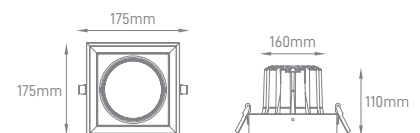

QUANT ONE

POWER	COLOR TEMPERATURE	TOTAL LUMINOUS	BEAM	IP	VOLTAGE	SIZE	CUT-OUT	MOUNTING	BODY MATERIAL	COLOR	SKU
		FLUX (±5%)	ANGLE					TYPE			
30W	3CCT	3000lm	36°	IP20	200-240V	175x175x110mm	160x160mm	Recessed	Aluminium	Black	ILAR-02751
	3000K-4000K-5000K									White	ILAR-02750