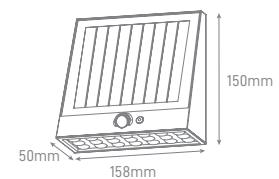

KOY SOLAR

POWER	COLOR TEMPERATURE	TOTAL LUMINOUS FLUX (±5%)	BEAM ANGLE	IP	SOLAR PANEL	BATTERY	DISCHARGING TIMER	BODY MATERIAL	SIZE	COLOR	SKU
6W	4000K	1000lm	120° (5m max.)	IP65	Monocrystalline Silicon 4.86V 2W	Li-ion Battery 3.7V, 2000mAh, 7.4WH	24H	ABS+PC	158x150x50mm	Grey	ILAR-02290