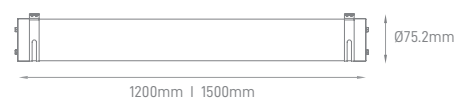

DURA IP66 BATTEN

POWER	COLOR TEMPERATURE	TOTAL LUMINOUS FLUX (±5%)	BEAM ANGLE	IP	VOLTAGE	SIZE	MOUNTING TYPE	BODY MATERIAL	COLOR	SKU
33W	4000K	4150lm	140°	IP66	200-240V	1200xØ75.2mm	Surface Mounted	PC+Aluminium inside	White	ILAR-00991
45W		5625lm				1500xØ75.2mm				ILAR-00992