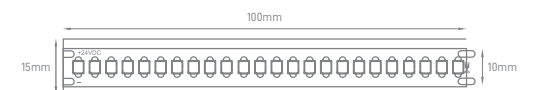

NEON TUBE POOL IP68 24V

POWER	COLOR TEMPERATURE	TOTAL LUMINOUS		IP	LED	VOLTAGE	LED/MT	WIDTH	LENGTH	CUTTING SEGMENT	SKU
		FLUX (±5%)									
10W	2700K	770lm/m		IP68	SMD 2216	24V	240 LED/w	15mm	5m	100mm	ILAR-02329
	4000K	880lm/m									ILAR-02330
10W	2700K	770lm/m		IP68	SMD 2216	24V	240 LED/w	15mm	10m	100mm	ILAR-02331
	4000K	880lm/m									ILAR-02332
15W	RGB	525lm/m			SMD 5050		96 LED/w		5m		ILAR-02333