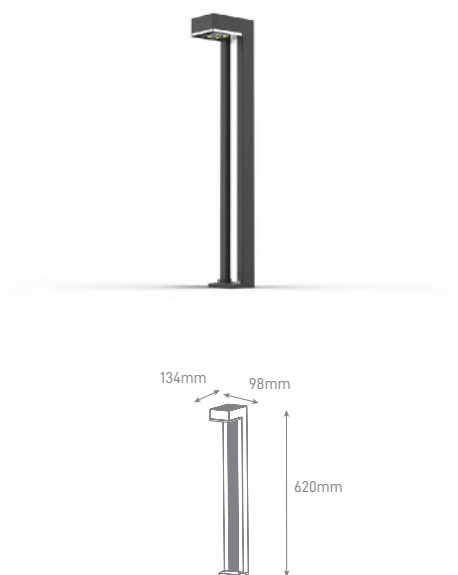

BOLLARD SUNYA SOLAR

POWER	COLOR TEMPERATURE	TOTAL LUMINOUS FLUX (±5%)	BEAM ANGLE	IP	SOLAR PANEL	BATTERY	DISCHARGING TIMER	BODY MATERIAL	SIZE	COLOR	SKU
2W	3000K	100lm	120° (5m max.)	IP65	Monocrystalline Silicon 4.86 1W	Li-ion Battery 3.7V, 2000MAH, 7.4WH	24H	Aluminum Panlite PC	620x134x98mm	Grey	ILAR-02293