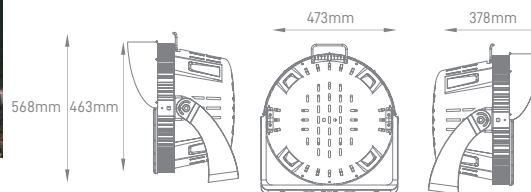

STADIUM TECH

POWER	COLOR TEMPERATURE	TOTAL LUMINOUS FLUX (±5%)	IP	VOLTAGE	SIZE	MOUNTING TYPE	BODY MATERIAL	COLOR	SKU
800W	5700K	128000lm	IP66	100-277V	473x568x378mm	Bracket Mounting	Die Cast Aluminium	Black	ILAR-01079
1000W		150000lm							ILAR-01042
1200W		180000lm							ILAR-01080
1500W		225000lm							ILAR-01678
300W-1500W CONFIGURABLE	3000K/4000K/5000K/5700K	48000lm-240000lm			3 Dimensions				On-request