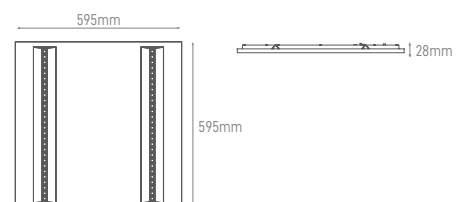

INTERIOR ENCASTRAR | RECESSED

ACESSÓRIOS BACKLIT ACCESSORIES | ACCESORIOS

LED PANEL 60X60

	DESCRIPTION	SKU
	Kit de Superfície Surface / Superfície 60x60cm	ILAR-01910
	Kit de Encastrar com Molas Recessed / Empotrado 60x60cm	ILAR-00333
	Kit Molas Recessed Kit Kit Empotrar	ILAR-00859

LED PANEL 30X120

	DESCRIPTION	SKU
	Kit de Superfície Surface / Superfície 30x120cm	ILAR-02166
	Kit de Encastrar com Molas Recessed / Empotrado 30x120cm	ILAR-00508

LYSS 60X60

POWER	COLOR TEMPERATURE	TOTAL LUMINOUS FLUX (±5%)	LUMINOUS EFFICACY	BEAM ANGLE	IP	VOLTAGE	SIZE	CUT-OUT	SKU
35W	4000K	3850lm	110lm/w	90°	IP40	200-240V	595x595x28mm	580x580mm	ILAR-00651