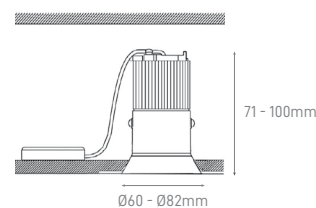

BERG TRIMLESS

POWER	COLOR TEMPERATURE	TOTAL LUMINOUS FLUX (±5%)	BEAM ANGLE	IP	VOLTAGE	SIZE	CUT-OUT	MOUNTING TYPE	BODY MATERIAL	COLOR	SKU
5W	2700K	425lm	24°	IP20	200-240V	Ø60x71mm	Ø62mm	Recessed	Aluminium	White RAL9016	ILAR-00172
9W		765lm				Ø82x100mm	Ø85mm				ILAR-00173