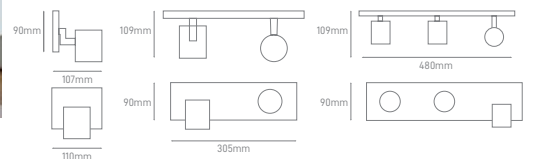

NATAN GU10 WHITE

MODEL	POWER	TYPE OF BULB	IP	VOLTAGE	SIZE	MOUNTING TYPE	BODY MATERIAL	COLOR	SKU
SINGLE	Max. 7W	1X GU10			110x90x10.5mm				ILAR-00885
DOUBLE	Max. 2x 7W	2X GU10	IP20	220-240V	305x90x10.5mm	Surface	Aluminium	White	ILAR-00886
TRIPLE	Max. 3x 7W	3X GU10			480x90x10.5mm				ILAR-00891

*Lamps not included