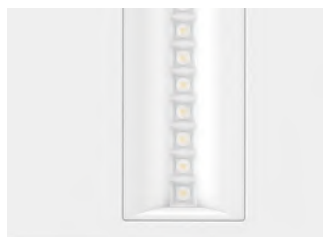

INTERIOR ENCASTRAR | RECESSED

ACESSÓRIOS BACKLIT ACCESSORIES | ACCESORIOS

LED PANEL 60X60

	DESCRIPTION	SKU
	Kit de Superfície Surface / Superfície 60x60cm	ILAR-01910
	Kit de Encastrar com Molas Recessed / Empotrado 60x60cm	ILAR-00333
	Kit Molas Recessed Kit Kit Empotrar	ILAR-00859

LED PANEL 30X120

	DESCRIPTION	SKU
	Kit de Superfície Surface / Superfície 30x120cm	ILAR-02166
	Kit de Encastrar com Molas Recessed / Empotrado 30x120cm	ILAR-00508

LYSS 60X60

POWER	COLOR TEMPERATURE	TOTAL LUMINOUS FLUX (±5%)	LUMINOUS EFFICACY	BEAM ANGLE	IP	VOLTAGE	SIZE	CUT-OUT	SKU
35W	4000K	3850lm	110lm/w	90°	IP40	200-240V	595x595x28mm	580x580mm	ILAR-00651