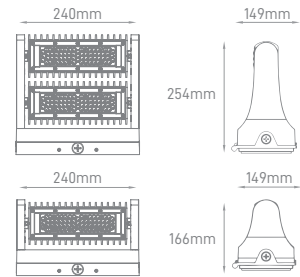

OUTDOOR ILUMINAÇÃO INDUSTRIAL | INDUSTRIAL

SIRIUS 40W | 80W SLIM WALL PACK LIGHT

POWER	COLOR TEMPERATURE	TOTAL LUMINOUS FLUX (±5%)	BEAM ANGLE	IP	VOLTAGE	SIZE	MOUNTING TYPE	BODY MATERIAL	COLOR	SKU
40W	4000K	5400lm	110°	IP65	100-240V	240x166x149mm	Surface	Aluminium	Black	ILAR-00709
	3CCT									ILAR-02020
80W	3CCT	10800lm				240x254x149mm				ILAR-01935