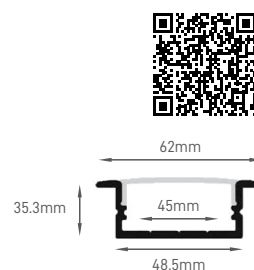

DIMENSIONS	LENGTH	BODY MATERIAL	SKU
(L) 62 x (A) 35.3 x (F) 48.5 x (I) 45mm	2m	Aluminium	ILAR-01037