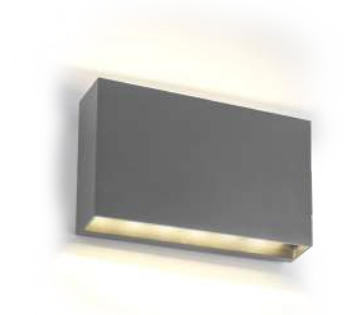

INDIGO

POWER	COLOR TEMPERATURE	TOTAL LUMINOUS FLUX (±5%)	BEAM ANGLE	IP	VOLTAGE	SIZE	MOUNTING TYPE	BODY MATERIAL	COLOR	SKU					
	4000K	650lm	120°						IP65	220-240V	195x125x40mm	Surface	ABS + PC	Grey	ILAR-00798
12W	4000K	650lm	120°	IP65	220-240V	195x125x40mm	Surface	ABS + PC	Black	ILAR-02165