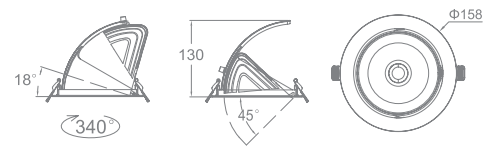

RITZ

POWER	COLOR TEMPERATURE	TOTAL LUMINOUS	BEAM	IP	VOLTAGE	SIZE	CUT-OUT	MOUNTING	BODY MATERIAL	COLOR	SKU
		FLUX (±5%)	ANGLE					TYPE			
33W	3000K	2735lm	36°	IP20	200-240V	Ø158x130mm	Ø145mm	Recessed	Aluminium	White	ILAR-00575
	4000K	2812lm								ILAR-00576	
	3000K	2735lm								On-request	
	4000K	2812lm