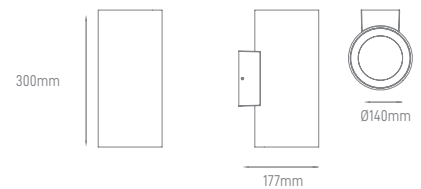

CLIF DOUBLE

POWER	COLOR TEMPERATURE	TOTAL LUMINOUS FLUX (±5%)	BEAM ANGLE	IP	VOLTAGE	SIZE	MOUNTING TYPE	BODY MATERIAL	COLOR	SKU
2x 20W	3000K	2050lm	2x 16°	IP65	AC220-240V	Ø140x177x300mm	Surface	Die-casting aluminium, Extruded aluminum profiles, Clear tempered glass	Grey	ILAR-00817