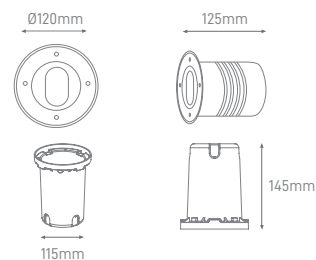

OAK

POWER	TYPE OF BULB	IP	VOLTAGE	SIZE	CUT-OUT	MOUNTING TYPE	BODY MATERIAL	COLOR	SKU
MAX 35W	1x GU10	IP67	AC100-240V	Ø120x125mm	Ø115mm	Surface	Die-casting aluminium, Clear tempered glass, 316 stainless steel	Grey	ILAR-00827

*Lamps not included.