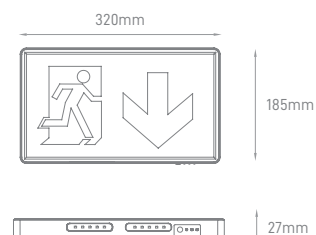

DUOLUX PERMANENT / NO PERMANENT

POWER	TOTAL LUMINOUS FLUX (±5%)	BATTERIES	EMERGENCY TIME	IP	VOLTAGE	SIZE	MOUNTING TYPE	BODY MATERIAL	COLOR	SKU
3W	40-70lm	3.7V 1500mAh Li-ion battery	3 Hours	IP20	200-240V	320x185x27mm	Surface	Polycarbonate Case	White	ILEM-00066