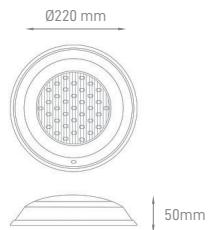

POOL LIGHT UW01

POWER	COLOR TEMPERATURE	TOTAL LUMINOUS FLUX (±5%)	BEAM ANGLE	IP	VOLTAGE	SIZE	MOUNTING TYPE	BODY MATERIAL	COLOR	SKU
15W	RGB+CCT	1100lm	160°	IP68	12-24V	Ø220x50mm	Surface	316 Stainless Steel+PC	316 Stainless Steel	ILAR-01873