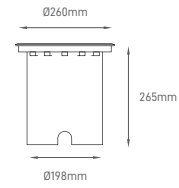

OTTO ROT

POWER	COLOR TEMPERATURE	TOTAL LUMINOUS FLUX (±5%)	BEAM ANGLE	IP	VOLTAGE	SIZE	CUT-OUT	MOUNTING TYPE	BODY MATERIAL	COLOR	SKU
35W	2CCT 3000K-4000K	3850lm	50°-15°	IP68	100-240V	Ø260x265mm	Ø198mm	Inground	Die-casting aluminium, Stainless Steel	Black & Stainless Steel	ILAR-02341