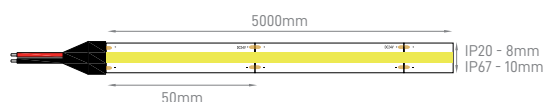

10W COB 320LED/M 24V

POWER	COLOR TEMPERATURE	TOTAL LUMINOUS FLUX (±5%)	IP	LED	VOLTAGE	LED/MT	WIDTH	LENGTH	CUTTING SEGMENT	SKU
10W	2700K	950lm/m	IP20	COB	24V	320 LED/m	8mm	5m	50mm	ILAR-01393
	4000K	1000lm/m								ILAR-01394
	6000K	1050lm/m								ILAR-01395
	2700K	902lm/m	IP67				10mm			ILAR-01396
	4000K	950lm/m								ILAR-01397
	6000K	998lm/m								ILAR-02509