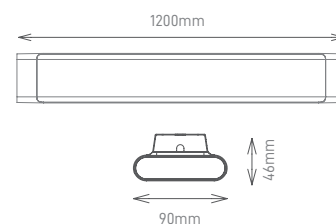

ATLAS

POWER	COLOR TEMPERATURE	TOTAL LUMINOUS FLUX (±5%)	BEAM ANGLE	IP	VOLTAGE	SIZE	MOUNTING TYPE	BODY MATERIAL	COLOR	SKU
40W	3000K	3400lm	120°	IP20	200-240V	1200x90x46mm	Suspended/ Surface Mounted	Aluminium	White RAL9016	ILAR-00714
	4500K									ILAR-00839