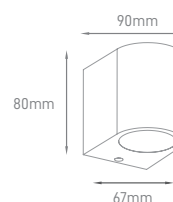

PARKE ONE

POWER	TYPE OF BULB	IP	VOLTAGE	SIZE	MOUNTING TYPE
MAX 35W	1x GU10	IP44	220-240V	90x80x67mm	Surface

BODY MATERIAL	COLOR	SKU
Die-casting aluminium	Grey White	ILAR-00965 ILAR-00966

*Lamps not included.