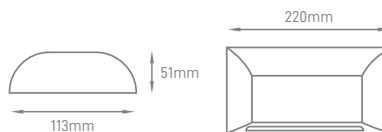

AVENCA

POWER	COLOR TEMPERATURE	TOTAL LUMINOUS FLUX (±5%)	BEAM ANGLE	IP	VOLTAGE	SIZE	MOUNTING TYPE	BODY MATERIAL	COLOR	SKU
									White	ILAR-00351
6W	4000K	480lm	104°	IP65	AC220-240V	220x51x113mm	Surface	ABS + PC	Black	ILAR-01654
	3CCT 3000K-4000K-6500K								White	ILAR-01662
									Black	ILAR-02065