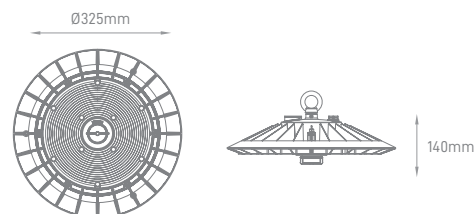

COBALT

POWER	COLOR TEMPERATURE	TOTAL LUMINOUS FLUX (±5%)	BEAM ANGLE	IP	VOLTAGE	SIZE	MOUNTING TYPE	BODY MATERIAL	COLOR	SKU
150W	3CCT	27000lm	90°	IP65	220-240V	Ø325x140mm	Loop hanging	Aluminum alloy	Ral 9007 Grey	ILAR-02205
200W	3000K-4000K-5000K	36000lm					Ceiling Mounting	Polycarbonate optical lens		ILAR-02206