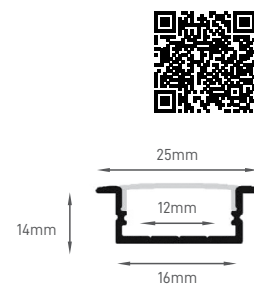

DIMENSIONS	LENGTH	BODY MATERIAL	SKU
(L) 25 x (A) 14 x (F) 16 x (I) 12mm	2m	Aluminium	ILAR-01035