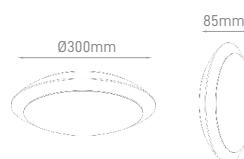

DALIA 2x E27

POWER	TYPE OF BULB	IP	VOLTAGE	SIZE	MOUNTING TYPE	BODY MATERIAL	COLOR	SKU
MAX 35W	2x E27	IP65	AC100-240V	Ø300x85mm	Surface	ABS + PC	White	ILAR-00348

*Lamps not included.