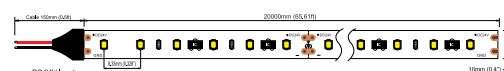

9.6W SUPER LONG 20M PROSTRIP 120LED/M 24V

POWER	COLOR TEMPERATURE	TOTAL LUMINOUS		IP	LED	VOLTAGE	LED/MT	WIDTH	LENGTH	CUTTING SEGMENT	SKU
		FLUX (±5%)									
9.6W	2700K	864lm/m		IP20	SMD 2835	24V	120 LED/m	10mm	20m	50mm	ILAR-01411
	4000K	1008lm/m									ILAR-01412
	6500K	1056lm/m									ILAR-01413