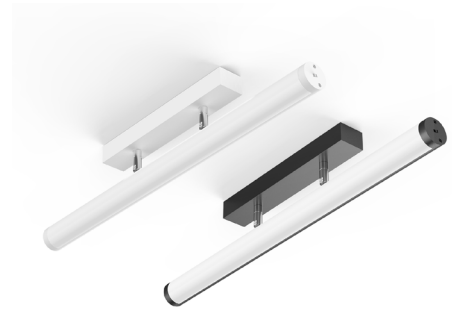

KIRA

POWER	COLOR TEMPERATURE	TOTAL LUMINOUS FLUX (±5%)	BEAM ANGLE	IP	VOLTAGE	SIZE	MOUNTING TYPE	BODY MATERIAL	COLOR	SKU
10W	3CCT	1180lm	120°	IP40	100-240V	580x41x111x40x285mm	Wall Surface	PC+Aluminum	White	ILAR-02041
15W	3000K-4000K-5700K	1850lm				860x41x111x40x440mm			Black	ILAR-02042
									White	ILAR-02043
									Black	ILAR-02044