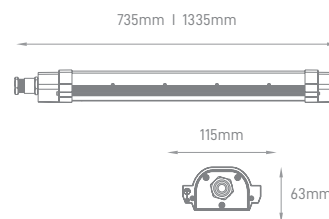

ATEX LINEAR EMERGENCY

POWER	COLOR TEMPERATURE	TOTAL LUMINOUS FLUX (±5%)	BEAM ANGLE	IP	VOLTAGE	SIZE	MOUNTING TYPE	BODY MATERIAL	COLOR	SKU
20W	5000K	2800lm	120°	IP65	100-277V	735x115x63mm	Ceiling Mounting	Pure Aluminum A6063	Yellow	ILAR-01210
40W		5600lm								ILAR-01459
60W		8400lm								ILAR-01460
80W		11200lm								ILAR-01461
										ILAR-01462