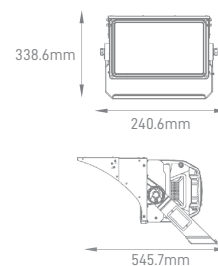

ARENA

POWER	COLOR TEMPERATURE	TOTAL LUMINOUS FLUX (±5%)	IP	VOLTAGE	SIZE	MOUNTING TYPE	BODY MATERIAL	COLOR	SKU
300W-2400W CONFIGURABLE	2200K/3000K/4000K/ 5000K/5700K/RGB	45000lm-360000lm	IP66	100-240V	Multiple	Bracket/Pole Mounting	Die Cast Aluminium	Grey	On-request