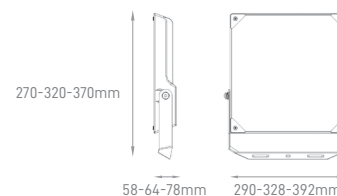

BLAZE

POWER	COLOR TEMPERATURE	TOTAL		IP	VOLTAGE	SIZE	MOUNTING TYPE	BODY MATERIAL	COLOR	SKU
		LUMINOUS FLUX (±5%)	BEAM ANGLE							
50W-80W-100W	3000K-4000K-5000K	8000lm-12800lm-16000lm	120°	IP66	120-277V	270x290x58mm	Bracket Mounting	Die Cast Aluminium	Grey	ILAR-02219
120W-150W-200W		19200lm-24000lm-32000lm				320x328x64mm				ILAR-02220
200W-240W-300W		32000lm-38400lm-48000lm				370mmx392x78mm				ILAR-02221
50W-300W CONFIGURABLE	3000K/4000K/5000K	Multiple	Multiple			Multiple			Multiple	On-request