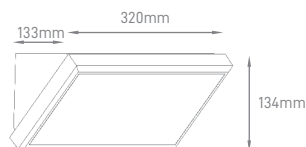

ARLO

POWER	COLOR TEMPERATURE	TOTAL LUMINOUS FLUX (±5%)	IP	VOLTAGE	SIZE	MOUNTING TYPE	BODY MATERIAL	COLOR	SKU
21W	4000K	1300lm	IP65	220-240V	320x134x133mm	Surface	ABS + PC	White	ILAR-01239
								Grey	ILAR-01240