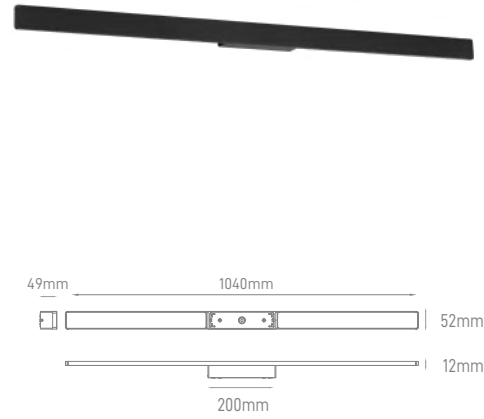

LOG

POWER	COLOR TEMPERATURE	TOTAL LUMINOUS FLUX (±5%)	BEAM ANGLE	IP	VOLTAGE	SIZE	MOUNTING TYPE	BODY MATERIAL	COLOR	SKU
18W	3000K	1840lm	120°	IP65	220-240V	1024x52x48mm	Surface	Aluminum	Black	ILAR-02080