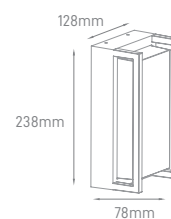

FISHER

POWER	COLOR TEMPERATURE	TOTAL LUMINOUS FLUX (±5%)	BEAM ANGLE	IP	VOLTAGE	SIZE	MOUNTING TYPE	BODY MATERIAL	COLOR	SKU
10W	3000K	900lm	90°	IP54	220-240V	238x128x78mm	Surface	Die-casting aluminium	Grey White	ILAR-00959 ILAR-00960