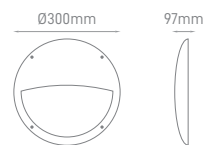

POWER	COLOR TEMPERATURE	TOTAL LUMINOUS			VOLTAGE	SIZE	MOUNTING TYPE	BODY		
		FLUX (±5%)	IK	IP				MATERIAL	COLOR	SKU
15W	3CCT 3000K-4000K-5700K	900lm	IK10	IP66	220-240V	Ø300x97mm	Surface	ABS&PC	Black	ILAR-01917

HALF MARS