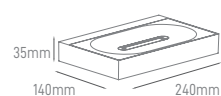

ALPI WHITE | BLACK

POWER	COLOR TEMPERATURE	TOTAL LUMINOUS FLUX (±5%)	BEAM ANGLE	IP	VOLTAGE	SIZE	MOUNTING TYPE	BODY MATERIAL	COLOR	SKU
18W	3000K	1710lm	120°	IP20	220-240V	240x140x35mm	Wall Surface	Aluminium	White Black	ILAR-01748 ILAR-01749