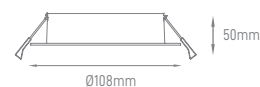

ETAN

POWER	COLOR TEMPERATURE	TOTAL LUMINOUS	BEAM	IP	VOLTAGE	SIZE	CUT-OUT	MOUNTING	BODY MATERIAL	COLOR	SKU
		FLUX (±5%)	ANGLE					TYPE			SKU
20W	2700K	1600lm	38°	IP40	220-240V	Ø108x50mm	Ø95mm	Recessed	Aluminum+PC	White RAL9016	ILAR-01945
	4000K										ILAR-01578