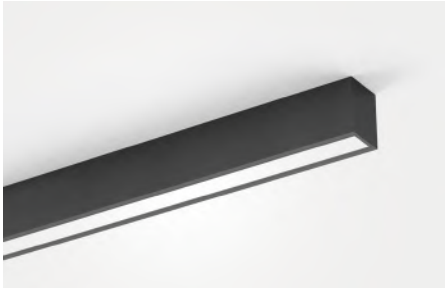

INTERIOR SUSPENSO | SUSPENDED

LYNX WHITE | BLACK