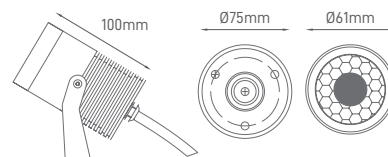

VALL

POWER	COLOR TEMPERATURE	TOTAL LUMINOUS FLUX (±5%)	BEAM ANGLE	IP	VOLTAGE	SIZE	MOUNTING TYPE	BODY MATERIAL	COLOR	SKU
15W	3000K	1200lm	25°	IP67	AC100-265V	Ø61x100mm	Bracket	High Purity Aluminium	Grey	ILAR-00862