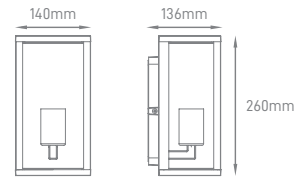

ARI

POWER	TYPE OF BULB	IP	VOLTAGE	SIZE	BODY MATERIAL	COLOR	SKU
MAX 25W	1X E27	IP65	220-240V	260x140x136mm	Aluminium/Glass	Grey	ILAR-00882

*Lamps not included.