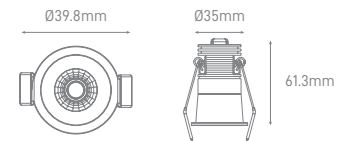

PETI 5W 3CCT

POWER	COLOR TEMPERATURE	TOTAL LUMINOUS FLUX (±5%)	BEAM ANGLE	UGR	IP	VOLTAGE	SIZE	CUT-OUT	DIM	BODY MATERIAL	COLOR	SKU
5W	3CCT 2700K-3000K-4000K	400lm	40°	<15	IP20	220-240V	Ø39.8x61.3mm	Ø35mm	Triac	Aluminium	White Black	ILAR-02385 ILAR-02386