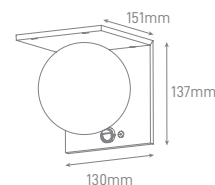

MARLO SOLAR

POWER	COLOR TEMPERATURE	TOTAL LUMINOUS FLUX (±5%)	BEAM ANGLE	IP	SOLAR PANEL	BATTERY	DISCHARGING TIMER	BODY MATERIAL	SIZE	COLOR	SKU
6W	4000K	1000lm	120° (5m max.)	IP65	Monocrystalline Silicon 4.86V 1.5W	Li-ion Battery 3.7V, 2000mAh, 7.4WH	24H	ABS+PC	151x137x130mm	Grey	ILAR-02292