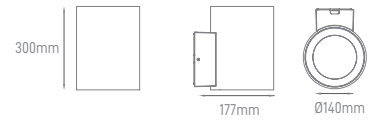

CLIF ONE

POWER	COLOR TEMPERATURE	TOTAL LUMINOUS FLUX (±5%)	BEAM ANGLE	IP	VOLTAGE	SIZE	MOUNTING TYPE	BODY MATERIAL	COLOR	SKU
20W	3000K	1100lm	16°	IP65	AC220-240V	Ø140x177x185mm	Surface	Die-casting aluminium, Extruded aluminium profiles, Clear tempered glass	Grey	ILAR-00818