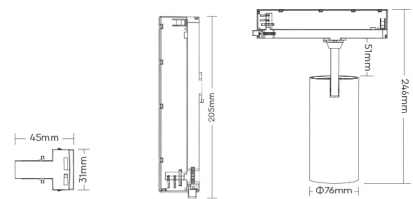

PRADO SMART CCT / RGB+CCT