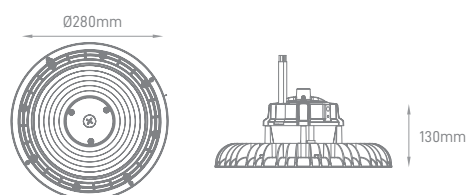

MASTER II CCT 160 LUMEN/W

POWER	COLOR TEMPERATURE	TOTAL LUMINOUS FLUX (±5%)	BEAM ANGLE	IP	VOLTAGE	SIZE	MOUNTING TYPE	BODY MATERIAL	COLOR	SKU
80W-120W-150W	3CCT	12800lm-24000lm	90°	IP65	100-277VAC	Ø280x130mm	Ceiling Mounting	Die-Casting Aluminum Polycarbonate Optical Lens	RAL9004 Black	ILAR-01960
120W-150W-200W	3000K-4000K-5000K	19200lm-32000lm								ILAR-02270