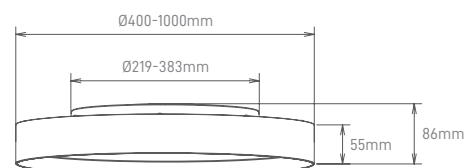

INTERIOR SUSPENSO | SUSPENDED

OFFICE PRO

POWER	COLOR TEMPERATURE	TOTAL LUMINOUS FLUX (±5%)	BEAM ANGLE	IP	VOLTAGE	SIZE	MOUNTING TYPE	BODY MATERIAL	COLOR	SKU
40W	3CCT 3000K-4000K-5700K	3500-4300lm	120°	IP40	200-240V	Ø400x86x55x219mm	Surface/Suspended	Aluminium	Black RAL9005	ILAR-01579
60W		5700-6660lm				Ø600x86x55x383mm				ILAR-01580
75W		6700-8000lm				Ø800x86x55x383mm				ILAR-01581
100W		8800-10700lm				Ø1000x86x55x383mm				ILAR-01582

Others colors available on request.

SUSPENSION KIT: ILAR-02048