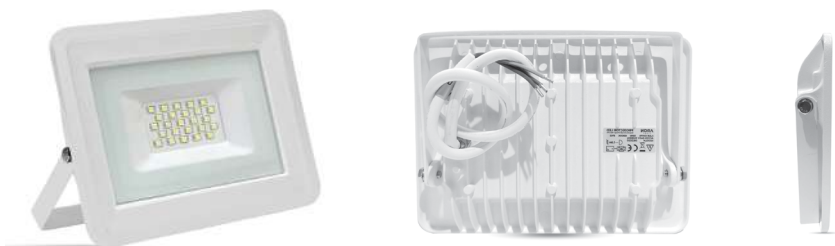

THE SLIM WHITE

POWER	COLOR TEMPERATURE	TOTAL LUMINOUS FLUX (±5%)	BEAM ANGLE	IP	VOLTAGE	SIZE	MOUNTING TYPE	BODY MATERIAL	COLOR	SKU
10W	4500K	900lm	120°	IP65	220-240V	131x122x31mm	Surface	Die Cast Aluminium	White	ILAR-00175
	6000K					ILAR-00174				
20W	4500K	1700lm				150x145x27mm				ILAR-00532
	6000K					ILAR-00176				
30W	4500K	2500lm				180x172x32mm				ILAR-00535
	6000K					ILAR-00177				
50W	4500K	4000lm	215x206x35mm	ILAR-00538						
	6000K		ILAR-00178