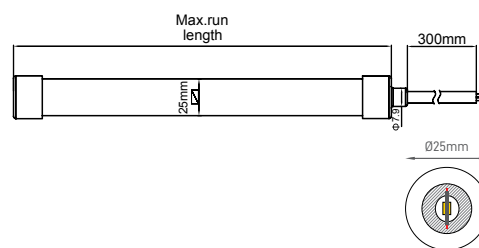

NEON TUBE 360° IP67 24V

POWER	COLOR TEMPERATURE	TOTAL LUMINOUS	IP	LED	VOLTAGE	LM/W	WIDTH	LENGTH	CUTTING SEGMENT	SKU
		FLUX (±5%)								
20W	2700K	1320lm/m	IP67	SMD 2835	24V	66lm/w	Ø25mm	5m	50mm	ILAR-01692
	4000K	1495lm/m				73lm/w				ILAR-01693
	2700K	1320lm/m				66lm/w		ILAR-02304		
	4000K	1495lm/m				73lm/w		ILAR-02305		

Recommended Accessories

ILAR-01694 - CAPS

ILAR-01695 - CLIP