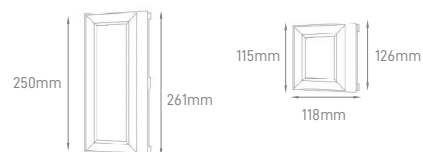

ABRITER WA5-12S-ZR

POWER	COLOR TEMPERATURE	TOTAL LUMINOUS FLUX (±5%)	IP	VOLTAGE	SIZE	MOUNTING TYPE	BODY MATERIAL	COLOR	SKU
12W	RGB+CCT	1000 lm	IP66	100-240V	126x261x118mm	Surface	Aluminium Alloy	Black	ILAR-02282