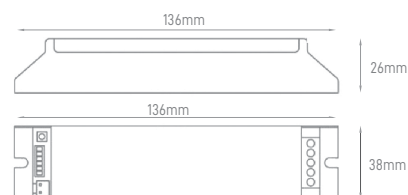

EMERGENCY KIT TUBES T8 | T5

INPUT	OUTPUT	BATTERY RECHARGE TIME	EMERGENCY POWER OUTPUT	AUTONOMY	EMERGENCY TIME	IP	DRIVER DIMENSIONS	BATTERY DIMENSIONS	SKU
AC85-265 50/60HZ	DC220-240V	24 HOURS	8W / 24W	>1.5H	1.5 Hours	IP20	136x38x26MM	200x40x20MM	ILEM-00027