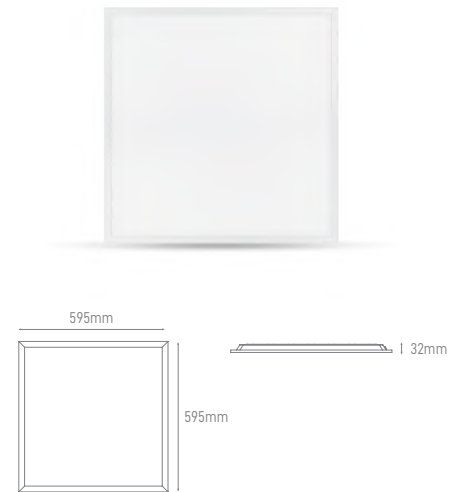

40W BACKLIT PRO 60X60

POWER	COLOR TEMPERATURE	TOTAL LUMINOUS FLUX (±5%)	LUMINOUS EFFICACY	BEAM ANGLE	UGR	IP	VOLTAGE	SIZE	CUT-OUT	SKU
40W	4000K	4000lm	100lm/w	90°	<19	IP40	200-240V	595x595x32mm	585x585mm	ILAR-01095
	6000K			ILAR-01096						
	4000K			ILAR-01093						
	6000K			ILAR-01094