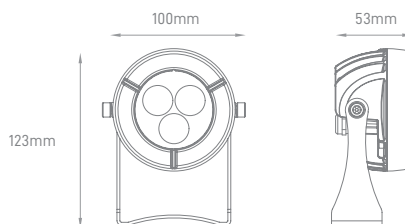

ARC MINI

POWER	COLOR TEMPERATURE	TOTAL LUMINOUS FLUX (±5%)	IP	VOLTAGE	SIZE	MOUNTING TYPE	BODY MATERIAL	COLOR	SKU
6W CONFIGURABLE	2200K/3000K/4000K/5000K/ RGB/RGBW	600lm max.	IP66	24V	100x123x53mm	Bracket/Wall/Spike	Die Cast Aluminium	Black	On-request