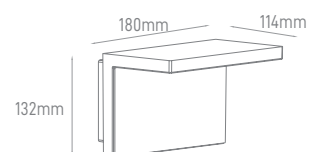

ALFA WALL

POWER	COLOR TEMPERATURE	TOTAL LUMINOUS FLUX (±5%)	IP	VOLTAGE	SIZE	MOUNTING TYPE	BODY MATERIAL	COLOR	SKU
13W	3000K	850lm	IP65	100-240V	180x114x132mm	Surface	Aluminium	Grey RAL 7016	ILAR-01684