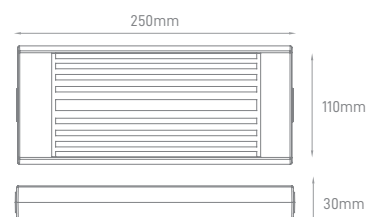

EASYLUX II PERMANENT / NO PERMANENT WITH REMOTE

POWER	TOTAL LUMINOUS		EMERGENCY			VOLTAGE	SIZE	MOUNTING		BODY MATERIAL	COLOR	SKU
	FLUX (±5%)	BATTERIES	TIME	IP	TYPE							
3W	150lm	3.2V 1.5Ah LifePO4	3 Hours	IP20	200-240V	250x110x30mm	Surface	ABS base + polycarbonate cover	White	ILEM-00064