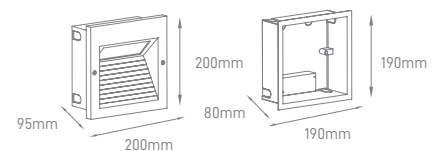

CUADRADO

POWER	COLOR TEMPERATURE	TOTAL LUMINOUS FLUX (±5%)	BEAM ANGLE	IP	VOLTAGE	SIZE	CUT-OUT	MOUNTING TYPE	BODY MATERIAL	COLOR	SKU
20W	3CCT 3000K-4000K-6500K	1200lm	120°	IP65	220V-240V	200x200x95mm	190x190x80mm	Recessed	Aluminium	White Grey	ILAR-02145 ILAR-02146