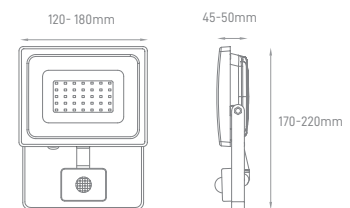

SENSOR IP65

POWER	COLOR TEMPERATURE	TOTAL LUMINOUS FLUX (±5%)	BEAM ANGLE	IP	VOLTAGE	SIZE	MOUNTING TYPE	BODY MATERIAL	COLOR	SKU
20W	6000K	1600lm	120°	IP65	220-240V	120x170x45mm	Surface	Die Cast Aluminium	Black	ILAR-00251
30W		2400lm				180x220x50mm				ILAR-00252