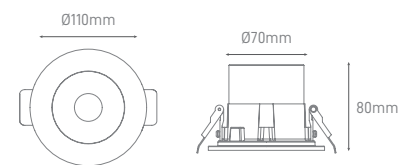

## GLAZ

POWER	COLOR TEMPERATURE	TOTAL LUMINOUS FLUX (±5%)	BEAM ANGLE	IP	VOLTAGE	SIZE	CUT-OUT	MOUNTING TYPE	BODY MATERIAL	COLOR	SKU
4.6W	3000K	446lm	25°	IP67	220-240V	Ø110x80mm	Ø70mm	Recessed	Die-casting aluminium	Black White	ILAR-02239 ILAR-02240