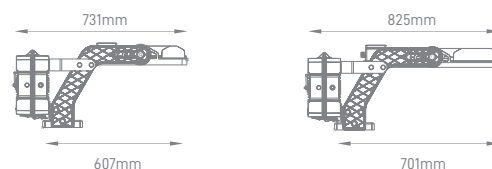

STADIUM PRO

POWER	COLOR TEMPERATURE	TOTAL LUMINOUS FLUX (±5%)	IP	VOLTAGE	SIZE	MOUNTING TYPE	BODY MATERIAL	COLOR	SKU
600W-1200W CONFIGURABLE	3000K/4000K/5000K/5700K	96000lm-192000lm	IP66	100-240V	731x597x356mm 825x597x356mm	Bracket Mounting	Die Cast Aluminium	Black	On-request