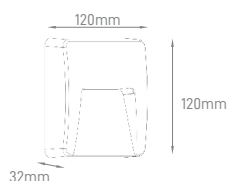

CARMO SQUARE

POWER	COLOR TEMPERATURE	TOTAL LUMINOUS FLUX (±5%)	BEAM ANGLE	IP	VOLTAGE	SIZE	MOUNTING TYPE	BODY MATERIAL	COLOR	SKU
3W	4000K	100lm	110°	IP65	220-240V	120x120x32mm	Surface	ABS + PC	White	ILAR-00973
									Grey	ILAR-00974