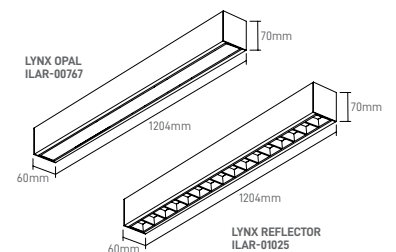

RECOMMENDED ACCESSORIES