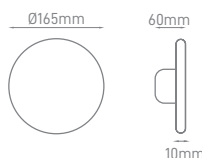

IVY

POWER	COLOR TEMPERATURE	TOTAL LUMINOUS FLUX (±5%)	BEAM ANGLE	IP	VOLTAGE	SIZE	MOUNTING TYPE	BODY MATERIAL	COLOR	SKU
8W	4000K	700lm	120°	IP65	220-240V	Ø165x160x95mm	Surface	ABS + PC	Grey	ILAR-00796