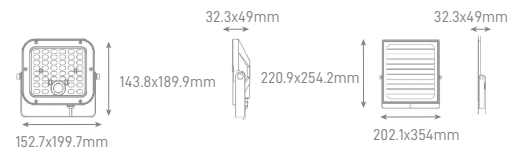

## FLOOD SOLAR PRO

POWER	COLOR TEMPERATURE	TOTAL LUMINOUS	BEAM	DISCHARGING	LAMP SIZE	SOLAR PANEL SIZE	BODY MATERIAL	COLOR	SKU
		FLUX (±5%)	ANGLE						
10W	4000K	1500lm	120°	4-6hrs strong sunshine to fully charge	152.7x143.8x32.3mm	202.1x220.9x24mm	ABS+PC, aluminum, Anti-UV & fireproof	Black	ILAR-01803
30W		4500lm			199.7x189.9x49mm	354x254.2x38.3mm			ILAR-01804