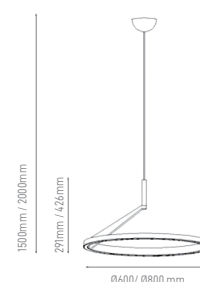

VISTA

POWER	COLOR TEMPERATURE	TOTAL LUMINOUS FLUX (±5%)	BEAM ANGLE	IP	VOLTAGE	SIZE	MOUNTING TYPE	BODY MATERIAL	COLOR	SKU
30W	3000K	1410lm	90°	IP20	220-240V	Ø600mm	Suspended	Aluminium	Matt Black	ILAR-02226
50W		2350lm				Ø800mm				ILAR-02225