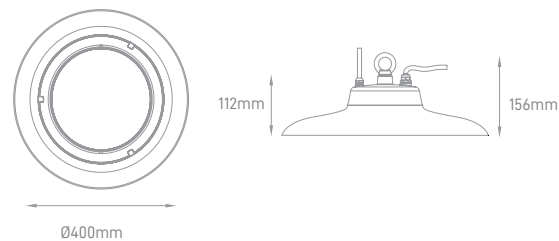

ALBA

POWER	COLOR TEMPERATURE	TOTAL LUMINOUS FLUX (±5%)	BEAM ANGLE	IP	VOLTAGE	SIZE	MOUNTING TYPE	BODY MATERIAL	COLOR	SKU
150W	4000K	24000lm	90°	IP69K	100-240V	Ø400x165mm	Ceiling Mounting	Low Copper Aluminum	RAL 9016	ILAR-02322
200W		32000lm								ILAR-02323