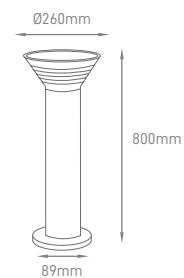

MOSS SOLAR 430

POWER	COLOR TEMPERATURE	TOTAL LUMINOUS FLUX (±5%)	BEAM ANGLE	IP	SENSOR	SIZE	MOUNTING TYPE	BODY MATERIAL	COLOR	SKU
3.5W	5000K	385-435lm	360° / 6m	IP65	Crepuscular / Twilight	Ø260x800x89mm	Surface	6063 Aluminium	Black	ILAR-00430