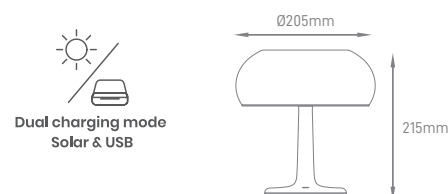

BULA SOLAR

POWER	COLOR TEMPERATURE	TOTAL LUMINOUS FLUX (±5%)	IP	SOLAR PANEL	BATTERY	DISCHARGING TIMER	BODY MATERIAL	SIZE	COLOR	SKU
2.5W	4000K	500lm	IP44	Monocrystalline Silicon 0.8W	Li-ion Battery 3.7V, 2000mAh, 7.4WH	24H	ABS+PC	Ø205x215mm	Green-White	ILAR-02295