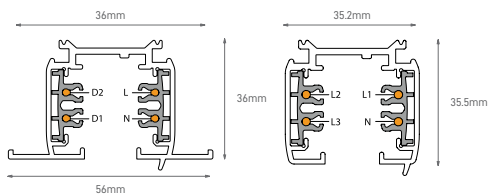

1M	2M
ILAR-00590	ILAR-00591

RECESSED TRACK LIGHT
WHITE / BRANCO