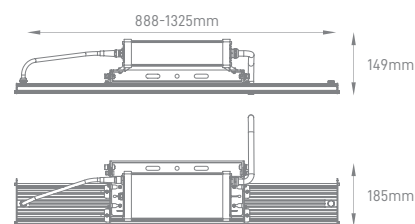

PADELITE

POWER	COLOR TEMPERATURE	TOTAL LUMINOUS FLUX (±5%)	IP	VOLTAGE	MOUNTING TYPE	BODY MATERIAL	COLOR	SKU
240W	5000K	39038lm	IP66	100-240V	Bracket/Pole Mounting	Die Cast Aluminium	Grey	ILAR-02342
320W		54300lm						ILAR-02312