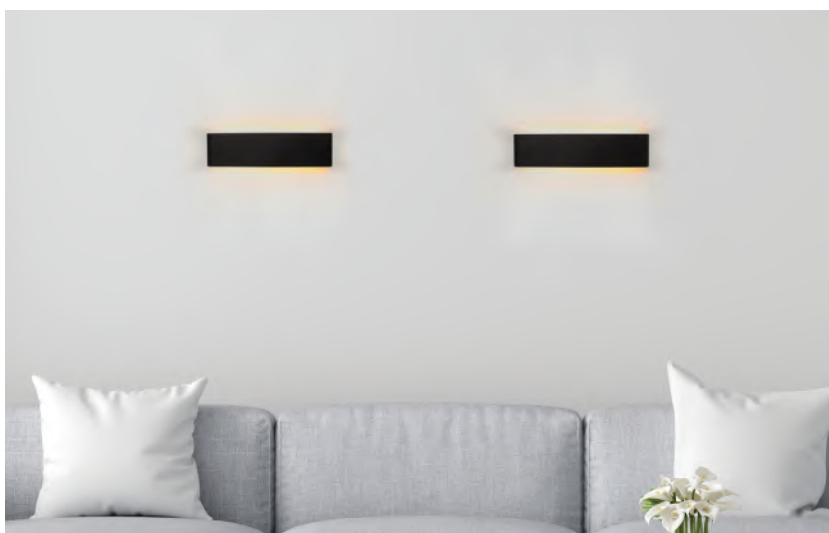

DUNA WHITE | BLACK

POWER	COLOR TEMPERATURE	TOTAL LUMINOUS FLUX (±5%)	BEAM ANGLE	IP	VOLTAGE	SIZE	MOUNTING TYPE	BODY MATERIAL	COLOR	SKU
9W	3000K	855lm	185°	IP20	200-240V	315x85x33mm	Wall Surface	Aluminium	White Black	ILAR-01742 ILAR-01743