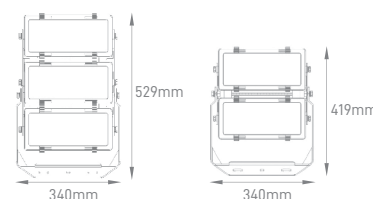

TECH 400W / 600W

POWER	COLOR TEMPERATURE	TOTAL LUMINOUS		BEAM ANGLE	IP	VOLTAGE	SIZE	MOUNTING TYPE	BODY MATERIAL	COLOR	SKU
		FLUX (±5%)									
400W	5000K	52000lm		Assymetrical	IP66	100-240V	419x340x222mm	Bracket Mounting	Die Cast Aluminium	Grey	ILAR-00986
600W		78000lm									ILAR-00987