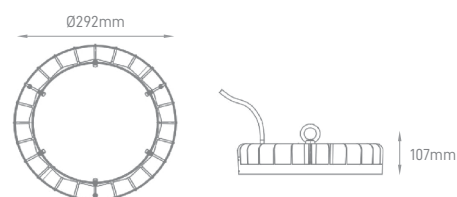

DOB ECO DOB DRIVER

POWER	COLOR TEMPERATURE	TOTAL LUMINOUS FLUX (±5%)	BEAM ANGLE	IP	VOLTAGE	SIZE	MOUNTING TYPE	BODY MATERIAL	COLOR	SKU
150W	5000K	18000lm	120°	IP65	200-240VAC	Ø292x107mm	Suspended	Aluminum Alloy Tempered glass	Black	ILAR-01046
200W		24000lm								ILAR-01644