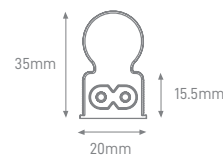

T5 PRO

POWER	COLOR TEMPERATURE	TOTAL LUMINOUS FLUX (±5%)	BEAM ANGLE	IP	VOLTAGE	SIZE	MOUNTING TYPE	BODY MATERIAL	COLOR	SKU
4W	3000K	440lm	300°	IP20	AC100-240V	300x35mm	Surface	PVC	White RAL9016	ILAR-00182
	4000K									ILAR-00786
8W	3000K	880lm	300°	IP20	AC100-240V	600x35mm	Surface	PVC	White RAL9016	ILAR-00788
	4000K									ILAR-00789
18W	3000K	1980lm	300°	IP20	AC100-240V	1183x35mm	Surface	PVC	White RAL9016	ILAR-00791
18W	4000K	2420lm				1433x35mm				ILAR-00792
										ILAR-00889