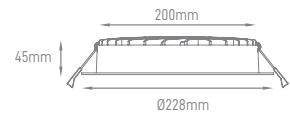

UNA 3CCT TRIAC

POWER	COLOR TEMPERATURE	TOTAL LUMINOUS FLUX (±5%)	BEAM ANGLE	IP	VOLTAGE	SIZE	CUT-OUT	MOUNTING TYPE	BODY MATERIAL	COLOR	SKU
25W	3CCT 3000K-4000K-5700K	2900-3200lm	90°	IP54	200-240V	Ø228x45mm	Ø200-210mm	Recessed	Aluminium	White RAL9016	ILAR-00708