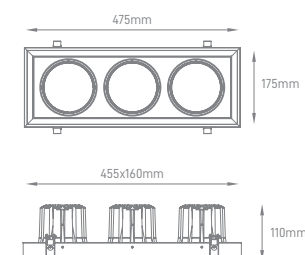

QUANT TRIPLE

POWER	COLOR TEMPERATURE	TOTAL LUMINOUS FLUX (±5%)	BEAM ANGLE	IP	VOLTAGE	SIZE	CUT-OUT	MOUNTING TYPE	BODY MATERIAL	COLOR	SKU
90W	3CCT 3000K-4000K-5000K	9270lm	≥80	IP20	200-240V	475x175x110mm	455x160mm	Recessed	Aluminium	Black White	ILAR-02753 ILAR-02752