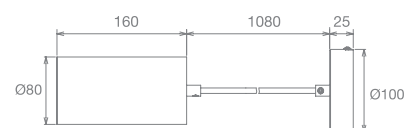

PASCAL

POWER	COLOR TEMPERATURE	TOTAL LUMINOUS FLUX (±5%)	BEAM ANGLE	IP	VOLTAGE	SIZE	MOUNTING TYPE	BODY MATERIAL	COLOR	SKU
18W	2700K	1650lm	36°	IP20	200-240V	Ø80x160mm	Suspended	Aluminium	White RAL9016	ILAR-00701
	4000K	1750lm							Black RAL9005	ILAR-00704
									White RAL9016	ILAR-00702
									Black RAL9005	ILAR-00705