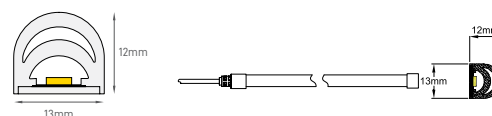

NEON TUBE RGB IP67 24V

POWER	COLOR TEMPERATURE	TOTAL LUMINOUS	IP	LED	VOLTAGE	LED/MT	WIDTH	LENGTH	CUTTING SEGMENT	SKU
		FLUX (±5%)								
10W	RGB	850lm/m	IP67	SMD2835	24V	140 LED/w	13x12mm	5m	50mm	ILAR-01698
								10m		ILAR-02306

Recommended Accessories

ILAR-01699 - CAPS

ILAR-01700 - CLIP