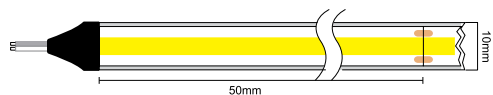

SAUNA IP67 24V

POWER	COLOR TEMPERATURE	TOTAL LUMINOUS	IP	LED	VOLTAGE	LED/MT	WIDTH	LENGTH	CUTTING SEGMENT	SKU
		FLUX (±5%)								
10W	2700K	840lm/m	IP67	COB	24V	480 LED/m	10mm	5m	50mm	ILAR-02326
	4000K	980lm/m								ILAR-02327
	6500K	970lm/m								ILAR-02328