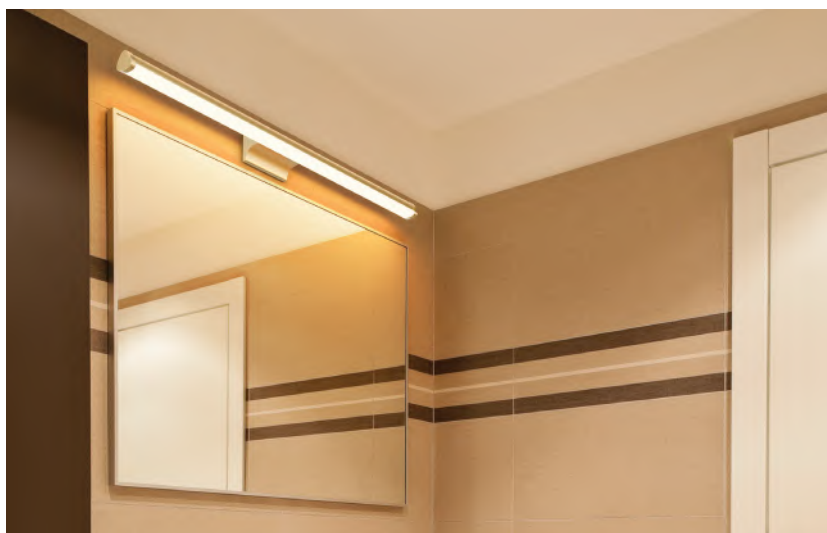

HAIA

POWER	COLOR TEMPERATURE	TOTAL LUMINOUS FLUX (±5%)	BEAM ANGLE	IP	VOLTAGE	SIZE	MOUNTING TYPE	BODY MATERIAL	COLOR	SKU
10W	3CCT 3000K-4000K-5700K	1340lm	110°	IP54	100-240V	600x61x81mm	Wall Surface	PC+Aluminum	White	ILAR-02036
									Silver	ILAR-02037
									Gold	ILAR-02038
15W		1950lm							White	ILAR-02039
									Silver	ILAR-02040