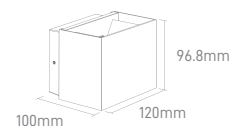

LYRA

POWER	COLOR TEMPERATURE	TOTAL LUMINOUS FLUX (±5%)	BEAM ANGLE	IP	VOLTAGE	SIZE	MOUNTING TYPE	BODY MATERIAL	COLOR	SKU
10W	2700K	750lm	15°-120°	IP65	100-240V	120x96.8x100mm	Wall Mount	Aluminium	White	ILAR-00769
	4000K	Black							ILAR-00860	
		White							ILAR-00861	
		Black							ILAR-00770