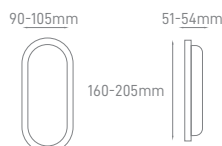

PHIL

POWER	COLOR TEMPERATURE	TOTAL LUMINOUS FLUX (±5%)	BEAM ANGLE	IP	VOLTAGE	SIZE	MOUNTING TYPE	BODY MATERIAL	COLOR	SKU
8W	4500K	560lm	120°	IP54	AC220-240V	160x90x51mm	Surface	ABS + PC	White	ILAR-00955
12W		840lm				205x105x54mm				ILAR-00879