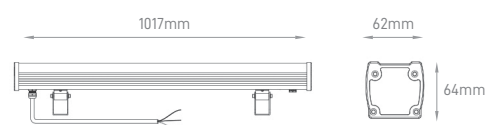

LINEAR WALL WASHER RL1-24/RL2-48

POWER	COLOR TEMPERATURE	TOTAL LUMINOUS FLUX (±5%)	IP	VOLTAGE	SIZE	MOUNTING TYPE	BODY MATERIAL	COLOR	SKU
24W	RGB+CCT	1800lm	IP66	100-240V	1017x62x64mm	Bracket/Wall	Die Cast Aluminium	Grey	ILAR-01729
48W		3200lm							ILAR-01728