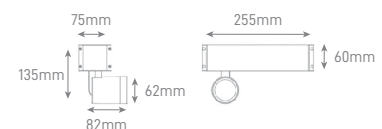

NATAN SOLAR 3CCT / RGB

POWER	COLOR TEMPERATURE	TOTAL LUMINOUS FLUX (±5%)	BEAM ANGLE	IP	SOLAR PANEL	BATTERY	DISCHARGING TIMER	BODY MATERIAL	SIZE	COLOR	SKU
1.5W	3CCT* RGB	220lm	270°x90°	IP65	Monocrystalline Silicon 4.32 2.38W	Li-ion Battery 3.7V, 2000mAh, 7.4WH	24H	Aluminum	255x60x135mm	Black	ILAR-02300 ILAR-02301

*Controlled by Adelot APP (IOS & Android)