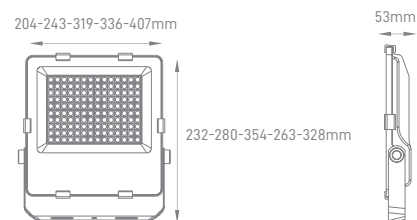

ASTRO

POWER	COLOR TEMPERATURE	TOTAL LUMINOUS FLUX (±5%)	IP	BEAM ANGLE	VOLTAGE	SIZE	MOUNTING TYPE	BODY MATERIAL	COLOR	SKU
30W	4000K	4500lm	IP66	90°	100-277V	204x232x53mm	Bracket Mounting	Die Cast Aluminium	Black	ILAR-01920
50W		7500lm				243x280x53mm				ILAR-01921
100W		15000lm		319x354x53mm		ILAR-01922				
150W		25500lm		336x264x53mm		ILAR-01923				
200W		34000lm		407x328x53mm		ILAR-01924