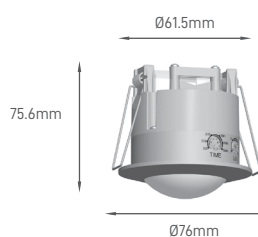

ST41 / ST41G

IP	BEAM ANGLE	RATED LOAD	DETECTION DISTANCE	DELAY TIME	INSTALLATION HEIGHT	DIMMING	INSTALLATION	TYPE	SIZE	CUT-OUT	COLOR	SKU
IP20	360°	1200W	6m max	10s - 15min	2.2-4m	No	False Ceiling	Infrared	Ø76x75.6mm	Ø61.5mm	White Black All Black	ILAR-00120 ILAR-01955 ILAR-02592