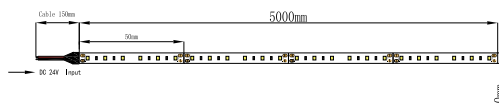

14W EXTRA WARM PROSTRIP 120LED/M 24V

POWER	COLOR TEMPERATURE	TOTAL LUMINOUS	IP	LED	VOLTAGE	LED/MT	WIDTH	LENGTH	CUTTING SEGMENT	SKU
		FLUX (±5%)								
14W	1800K	1190lm/m	IP20	SMD 2835	24V	120 LED/m	10mm	5m	50mm	ILAR-01399
	2200K	1218lm/m								ILAR-01400
	1800K	1130lm/m	IP67							ILAR-01514
	2200K	1157lm/m								ILAR-01515