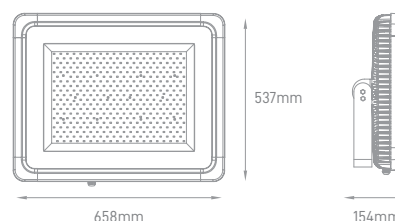

STANDARD IP65

POWER	COLOR TEMPERATURE	TOTAL LUMINOUS FLUX (±5%)	BEAM ANGLE	IP	VOLTAGE	SIZE	MOUNTING TYPE	BODY MATERIAL	COLOR	SKU
150W	6000K	14200lm	120°	IP65	100-240V	423x352x60mm	Surface	Die Cast Aluminium	Black	ILAR-00255
200W		19000lm								ILAR-00256