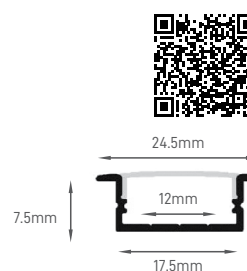

DIMENSIONS	LENGTH	BODY MATERIAL	SKU
(L) 24.5 x (A) 7.5 x (F) 17.5 x (I) 12mm	2m	Aluminium	ILAR-00465