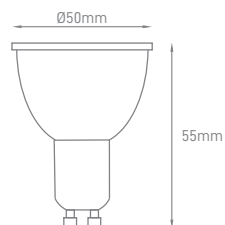

GU10 38°

POWER	COLOR TEMPERATURE	LUMENS EFFICACY	BEAM ANGLE	VOLTAGE	SIZE	BODY MATERIAL	SKU
6W	3000K	530lm	38°	220-240V	Ø50x55mm	Aluminium/PVC	ILAR-00550
	4000K	540lm					ILAR-00551
	6500K						ILAR-00552