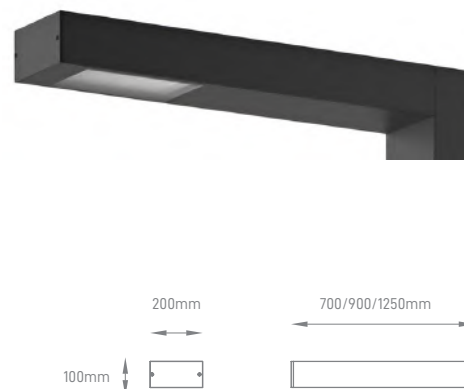

## LUCCI

POWER	COLOR TEMPERATURE	TOTAL LUMINOUS FLUX (±5%)	IP	VOLTAGE	SIZE	MOUNTING TYPE	BODY MATERIAL	COLOR	SKU
30W-120W	3000K/4000K/5000K	4500lm-18000lm	IP66	100-240V	700x200x100mm	Multiple	Die Casting Aluminum	Black	On-request
150W-240W		900x200x100mm			On-request				
150W-240W CONFIGURABLE		1250x200x100mm			On-request				
		22500lm-36000lm							On-request