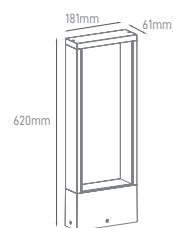

KANE CCT

POWER	COLOR TEMPERATURE	TOTAL LUMINOUS FLUX (±5%)	IP	VOLTAGE	SIZE	MOUNTING TYPE	BODY MATERIAL	COLOR	SKU
10W	2CCT 3000K-4000K	650lm	IP65	100-240V	181x61x620mm	Surface	Aluminium	Grey RAL 7016	ILAR-01683