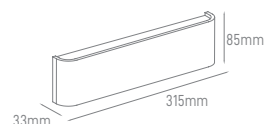

DUNA WHITE | BLACK

POWER	COLOR TEMPERATURE	TOTAL LUMINOUS FLUX (±5%)	BEAM ANGLE	IP	VOLTAGE	SIZE	MOUNTING TYPE	BODY MATERIAL	COLOR	SKU
9W	3000K	855lm	185°	IP20	200-240V	315x85x33mm	Wall Surface	Aluminium	White Black	ILAR-01742 ILAR-01743