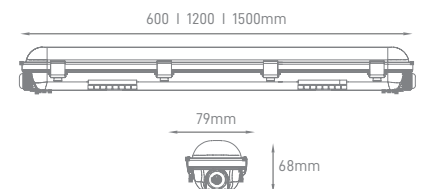

TITAN 3CCT 150LM/W

POWER	COLOR TEMPERATURE	TOTAL LUMINOUS FLUX (±5%)	BEAM ANGLE	IP	VOLTAGE	SIZE	MOUNTING TYPE	BODY MATERIAL	BATTERY	SKU					
18W	3000K-4000K-6500K	2700lm	120°	IP65	220-240V	600x79x68mm	Surface	ABS+PC	-	ILAR-02133					
36W		5400lm				1200x79x68mm				ILAR-02134					
48W		7200lm				1500x79x68mm				ILAR-02136					
36W Ready for Emergency		5400lm				1200x79x68mm				ILAR-02135					
48W Ready for Emergency	7200lm	1500x79x68mm				ILAR-02137									
2W Emergency KIT	-	-				-				-	163x33.5x25mm	-	-	LIFEPO4 6.4V 1.6AH 180min	ILAR-02138