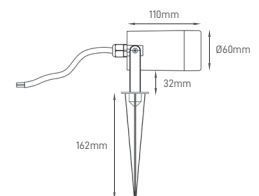

AGAVE GU10

POWER	TYPE OF BULB	IP	VOLTAGE	SIZE	MOUNTING TYPE	BODY MATERIAL	COLOR	SKU
MAX 7W	1x GU10	IP66	AC220-240V	Ø60x110x32x162mm	Bracket/Spike	Plastic	Black	ILAR-00339

*Lamps not included.