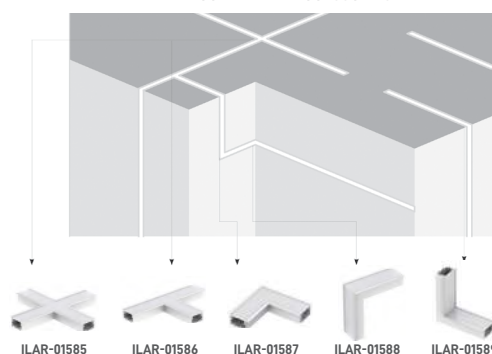

RECOMMENDED ACCESSORIES

POWER	COLOR TEMPERATURE	TOTAL LUMINOUS FLUX (±5%)	BEAM ANGLE	IP	VOLTAGE	SIZE	CUT-OUT	MOUNTING TYPE	BODY MATERIAL	COLOR	SKU
15W	3000K-4000K-5700K	1400-1600lm	110°	IP40	200-240V	615x62x29mm	607x54mm	Recessed	Aluminium	White RAL9016	ILAR-01583
30W		3100-3400lm				1208x62x29mm	1201x54mm				ILAR-01584