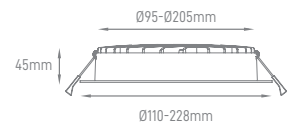

UNA II 3CCT

POWER	COLOR TEMPERATURE	TOTAL LUMINOUS FLUX (±5%)	BEAM ANGLE	IP	VOLTAGE	SIZE	CUT-OUT	MOUNTING TYPE	BODY MATERIAL	COLOR	SKU
10W	3CCT 3000K-4000K-5000K	1050lm	90°	IP65/IP44	220V	Ø110x45mm	Ø95mm	Recessed	Aluminium + PC	White RAL9016	ILAR-01570
15W		1650lm				Ø140x45mm	Ø125mm				ILAR-01571
18W		2160lm				Ø190x45mm	Ø170mm				ILAR-01572
25W		3000lm				Ø228x45mm	Ø205mm				ILAR-01573