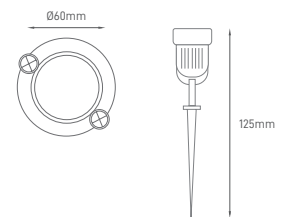

AGAVE SMD

POWER	COLOR TEMPERATURE	TOTAL LUMINOUS FLUX (±5%)	BEAM ANGLE	IP	VOLTAGE	SIZE	MOUNTING TYPE	BODY MATERIAL	COLOR	SKU
3W	4000K	240lm	120°	IP66	220-240V	Ø60x125mm	Bracket/Spike	Aluminium	Black	ILAR-00359