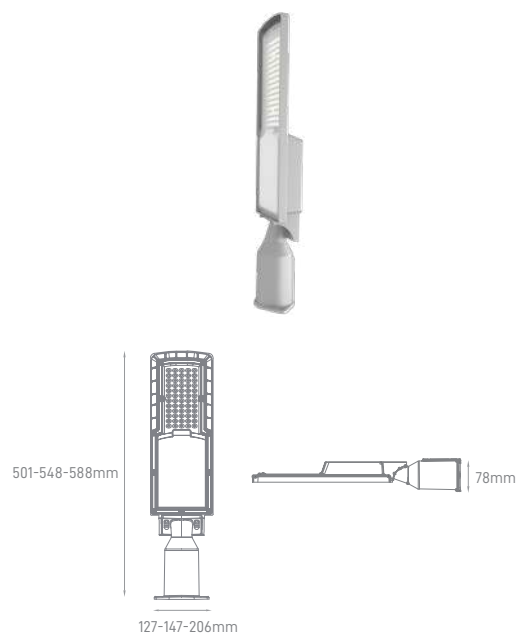

ZINI

POWER	COLOR TEMPERATURE	TOTAL LUMINOUS FLUX (±5%)	IP	VOLTAGE	SIZE	MOUNTING TYPE	BODY MATERIAL	COLOR	SKU
30W	4000K	4800lm	IP66	100-240V	501x127x78mm	Side Entry / Post Top	Die Cast Aluminium	Grey	ILAR-02120
50W		8000lm			548x147x78mm				ILAR-02324
100W		16000lm			588x206x78mm				ILAR-02325
20W-200W CONFIGURABLE	3000K/4000K/5000K	3200-32000lm			5 Dimensions				On-request