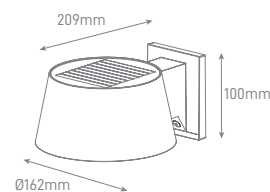

ZUN SOLAR

POWER	COLOR TEMPERATURE	TOTAL LUMINOUS FLUX (±5%)	BEAM ANGLE	IP	SOLAR PANEL	BATTERY	DISCHARGING TIMER	BODY MATERIAL	SIZE	COLOR	SKU
6W	4000K	1000lm	120° (6m max.)	IP65	Monocrystalline Silicon 4.86 1W	Li-ion Battery 3.7V, 2000mAh, 7.4WH	24H	ABS+PC	209xØ162x100mm	Grey	ILAR-02291