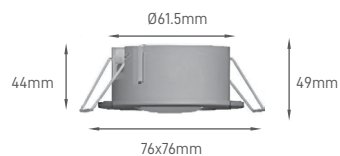

ST41HE

IP	BEAM ANGLE	DETECTION DISTANCE	DELAY TIME	INSTALLATION HEIGHT	DIMMING	INSTALLATION	TYPE	SIZE	CUT-OUT	SKU
IP20	360°	6m Máx.	10s - 30min	1.8m-4m	No	False Ceiling	Infrared	76x76x49mm	61.5x44mm	ILAR-02794