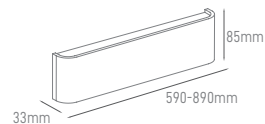

DUNA 19W | 29W | WHITE

POWER	COLOR TEMPERATURE	TOTAL LUMINOUS FLUX (±5%)	BEAM ANGLE	IP	VOLTAGE	SIZE	MOUNTING TYPE	BODY MATERIAL	COLOR	SKU
19W	3000K	1805lm	185°	IP20	220-240V	590x85x33mm	Wall Surface	Aluminium	White	ILAR-01746
29W		3420lm				890x85x33mm				ILAR-01747