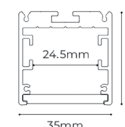

## AURA CIRCULAR

Ø800mm / Ø1200mm / Ø1500mm

TYPE OF LIGHT (ON REQUEST) | VÁRIAS POSSIBILIDADES

DOWN

OUTER

INNER

UP

POWER	COLOR TEMPERATURE	TOTAL LUMINOUS FLUX (±5%)	BEAM ANGLE	IP	VOLTAGE	SIZE	MOUNTING TYPE	BODY MATERIAL	COLOR	SKU
50W	3CCT	2750lm - 2900lm	90°	IP42	200-240V	Ø800x35x35mm	Suspended	Aluminium	Black RAL9005	ILAR-02222
72W	3000K-4000K-5000K	4000lm - 4200lm				Ø1200x35x35mm				ILAR-02223
90W		5000lm - 5200lm				Ø1500x35x35mm				ILAR-02224