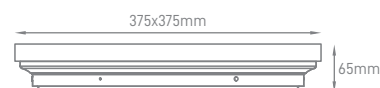

GLENDIA 3CCT

POWER	COLOR TEMPERATURE	TOTAL LUMINOUS FLUX (±5%)	IP	BEAM ANGLE	VOLTAGE	SIZE	MOUNTING TYPE	BODY MATERIAL	COLOR	SKU
32W	3CCT 3000K/4000K/6500K	3200lm	IP44	120°	220-240V	375x375mm	Surface	SPCC + PC	White	ILAR-02450