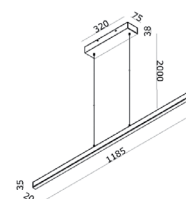

SLASH

POWER	COLOR TEMPERATURE	TOTAL LUMINOUS FLUX (±5%)	BEAM ANGLE	IP	VOLTAGE	SIZE	MOUNTING TYPE	BODY MATERIAL	COLOR	SKU
30W	3000K	940lm	90°	IP20	200-240V	1185x20x320x35xmm	Suspended	Aluminium	Silver Copper	ILAR-02235 ILAR-02236