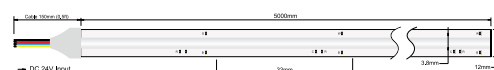

20W COB RGBW 24V

POWER	COLOR TEMPERATURE	TOTAL LUMINOUS FLUX (±5%)	IP	LED	VOLTAGE	LED/MT	WIDTH	LENGTH	CUTTING SEGMENT	SKU
20W	RGBW (4000K)	900lm/m	IP20	COB	24V	840 LED/m	12mm	5m	50mm	ILAR-01410
			IP67							ILAR-01688