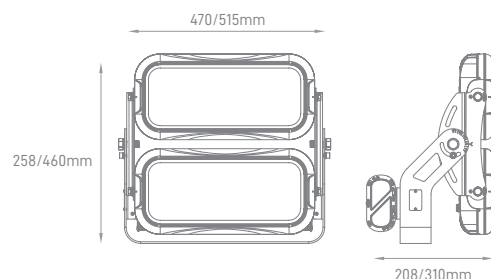

ARC COLOSSUS

POWER	COLOR TEMPERATURE	TOTAL LUMINOUS	IP	VOLTAGE	SIZE	MOUNTING TYPE	BODY MATERIAL	COLOR	SKU
		FLUX (±5%)							
100W-300W CONFIGURABLE	2200K/3000K/4000K/5000K/ RGB/RGBW	30000lm max.	IP66	200-240V	470x208x258mm 515x310x460mm	Bracket	Die Cast Aluminium	Grey	On-request