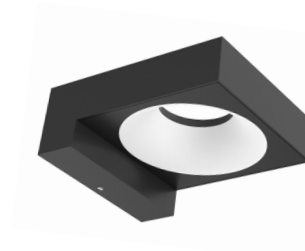

STUDE

POWER	COLOR TEMPERATURE	TOTAL LUMINOUS FLUX (±5%)	BEAM ANGLE	IP	VOLTAGE	SIZE	MOUNTING TYPE	BODY MATERIAL	COLOR	SKU
8W	3000K	600-670lm	180°	IP65	AC100-240V	139x115x52mm	Surface Mounted	Die-cast Aluminum	Black Grey RAL 7016	ILAR-01028 ILAR-01109