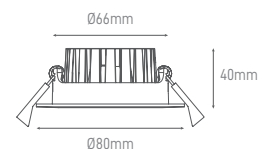

LUSO

POWER	COLOR TEMPERATURE	TOTAL LUMINOUS FLUX (±5%)	BEAM ANGLE	IP	VOLTAGE	SIZE	CUT-OUT	MOUNTING TYPE	BODY MATERIAL	COLOR	SKU
8W	2700K	815lm	60°	IP65	200-240V	Ø80x40mm	Ø68-72mm	Recessed	Aluminium	White RAL9016	ILAR-01108