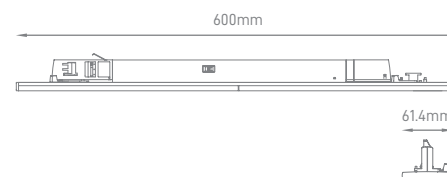

LINEA TRACK LIGHT

POWER	COLOR TEMPERATURE	TOTAL LUMINOUS FLUX (±5%)	BEAM ANGLE	IP	VOLTAGE	SIZE	MOUNTING TYPE	BODY MATERIAL	COLOR	SKU
20W	4000K	3200lm	90°	IP20	220-240V	600x61.4x28mm	Track Light	Aluminium	White RAL9016	ILAR-01173