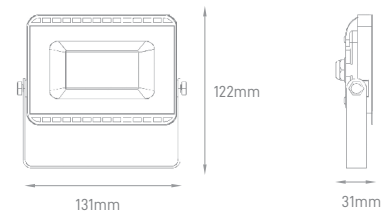

POLYCARBONATE

POWER	COLOR TEMPERATURE	TOTAL LUMINOUS FLUX (±5%)	IP	VOLTAGE	MOUNTING TYPE	BODY MATERIAL	COLOR	SKU
10W	6000K	900lm	IP65	220-240V	Surface	ABS + PC	Black	ILAR-00935
20W		1800lm						ILAR-00936
30W		2700lm						ILAR-00937
50W		4500lm						ILAR-00938