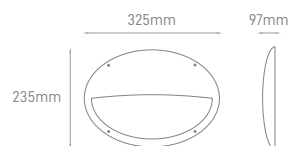

HALF MARS

POWER	COLOR TEMPERATURE	TOTAL LUMINOUS			VOLTAGE	SIZE	MOUNTING TYPE	BODY		
		FLUX (±5%)	IK	IP				MATERIAL	COLOR	SKU
15W	3CCT 3000K-4000K-5700K	900lm	IK10	IP66	220-240V	325x235x97mm	Surface	ABS&PC	Black	ILAR-01919