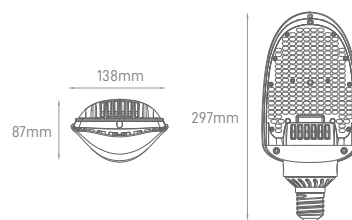

OUTDOOR RETROFIT

VERSUS RETROFIT LAMP

POWER	COLOR TEMPERATURE	TOTAL LUMINOUS FLUX (±5%)	BEAM ANGLE	IP	VOLTAGE	BASE	SIZE	MOUNTING TYPE	BODY MATERIAL	COLOR	SKU
54W	5000K	7000lm	90° - 150°	IP65	100-240V	E27	231x113x80mm	Screw	Magnesium Alloy AL+PC	Black	ILAR-00749
75W	4000K	9800lm				E40	297x138x87mm				ILAR-00549
95W		12400lm				ILAR-00547					
											ILAR-00548