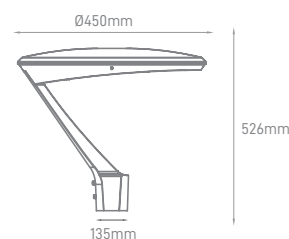

URBAN DESIGN II

POWER	COLOR TEMPERATURE	TOTAL LUMINOUS FLUX (±5%)	IP	VOLTAGE	SIZE	MOUNTING TYPE	BODY MATERIAL	COLOR	SKU
40W	5000K	5200lm	IP66	100-277V	Ø450x340x526xØ89mm	Post Top	Die Cast Aluminium	RAL9004 Black	ILAR-01070
60W		7800lm							ILAR-01071
75W		9750lm							ILAR-01072
100W		13000lm							ILAR-01073
10W-100W CONFIGURABLE	3000K/4000K/5000K	2600lm-13000lm							On-request