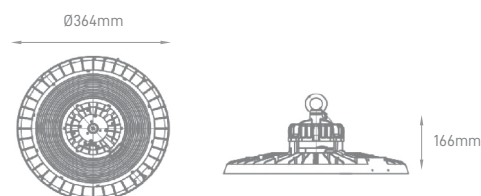

TECH 160 LUMEN/W

POWER	COLOR TEMPERATURE	TOTAL LUMINOUS FLUX (±5%)	BEAM ANGLE	IP	VOLTAGE	SIZE	MOUNTING TYPE	BODY MATERIAL	COLOR	SKU
150W	5000K	24000lm	90°	IP65	220-240VAC	Ø298x167mm	Ceiling Mounting	Aluminum Alloy Polycarbonate Optical Lens	Black	ILAR-01044
200W		32000lm				Ø364x166mm				ILAR-01045