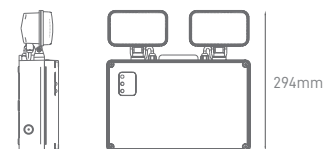

PROJETOR DE EMERGÊNCIA

POWER	TOTAL LUMINOUS FLUX (±5%)	BATTERIES	EMERGENCY TIME	IP	VOLTAGE	SIZE	MOUNTING TYPE	BODY MATERIAL	COLOR	SKU
6.8W	750lm	12V2.8Ah Ni-Cad Battery	3 Hours	IP65	220-240V	300x294x82mm	Surface	Polycarbonate Diffuser & ABS Housing	White	ILEM-00033
17W	2000lm	22.2V 2Ah Ni-Cad Battery								ILEM-00059