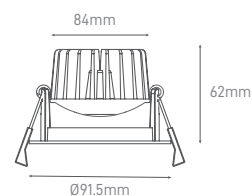

HALE

POWER	COLOR TEMPERATURE	TOTAL LUMINOUS	BEAM	IP	VOLTAGE	SIZE	CUT-OUT	MOUNTING	BODY MATERIAL	COLOR	SKU		
		FLUX (±5%)										ANGLE	TYPE
10W	2700K	850lm	36°	IP40	200-240V	Ø91.5mm	Ø84mm	Recessed	Aluminium	White RAL9016	ILAR-00659		
	4000K	950lm									ILAR-00660