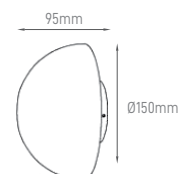

LUPO WALL

POWER	COLOR TEMPERATURE	TOTAL LUMINOUS FLUX (±5%)	BEAM ANGLE	IP	VOLTAGE	SIZE	MOUNTING TYPE	BODY MATERIAL	COLOR	SKU
15W	2700K	1092lm	360°	IP54	220-240V	150x95mm	Surface Mounted	Aluminium	Matt Black	ILAR-02228