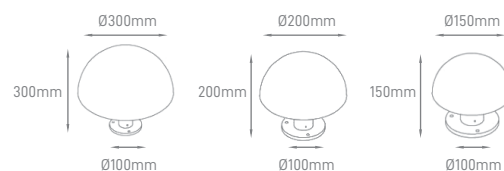

LUPO

POWER	COLOR TEMPERATURE	TOTAL LUMINOUS FLUX (±5%)	BEAM ANGLE	IP	VOLTAGE	SIZE	MOUNTING TYPE	BODY MATERIAL	COLOR	SKU
8.5W	3000K	680lm	-	IP65	220-240V	150x150mm	Surface	Aluminium	Matt Black	ILAR-02231
11W		880lm				200x200mm				ILAR-02230
15W		1325lm				300x300mm				ILAR-02229