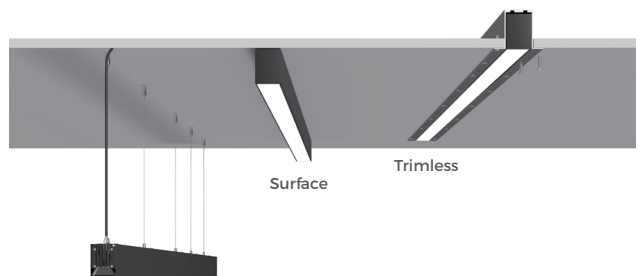

INSTALLATION

Pendant