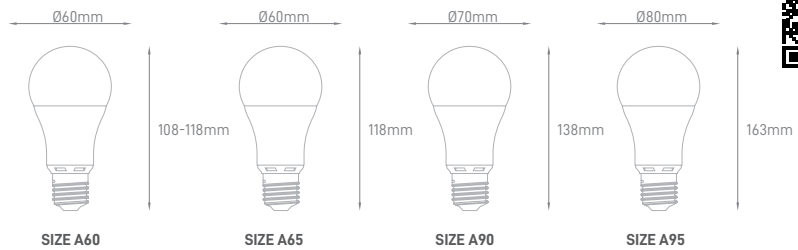

G45 E14

POWER	COLOR TEMPERATURE	LUMENS EFFICACY	BEAM ANGLE	VOLTAGE	BASE	SIZE	BODY MATERIAL	SKU
4W	3000K	320lm	220°	220-240V	E14	Ø45x78mm	Aluminium/PVC	ILAR-00374
	4000K	330lm						ILAR-00375
	6500K	360lm						ILAR-00376
6W	3000K	520lm						ILAR-00435
	4000K	530lm						ILAR-00436
	6500K	540lm						ILAR-00437

G45 E27

POWER	COLOR TEMPERATURE	LUMENS EFFICACY	BEAM ANGLE	VOLTAGE	BASE	SIZE	BODY MATERIAL	SKU
4W	3000K	340lm	220°	220-240V	E27	Ø45x78mm	Aluminium/PVC	ILAR-00368
	4000K	360lm						ILAR-00369
	6500K	360lm						ILAR-00370
6W	3000K	520lm						ILAR-00371
	4000K	530lm						ILAR-00372
	6500K	540lm						ILAR-00373

A60 A65 A90 A95

POWER	COLOR TEMPERATURE	LUMENS EFFICACY	BEAM ANGLE	VOLTAGE	SIZE	BASE	BODY MATERIAL	SKU
A60 7W	3000K	610lm	220°	220-240V	60x108mm	E27	Aluminium/PVC	ILAR-00401
	4000K	620lm						ILAR-00402
	6500K	630lm						ILAR-00403
A60 10W	3000K	850lm						ILAR-00404
	4000K		ILAR-00405					
	6500K		ILAR-00406					
A60 12W	3000K	1050lm			60x118mm	E27	Aluminium/PVC	ILAR-00407
	4000K	1100lm	ILAR-00408					
	6500K	1150lm	ILAR-00409					
A65 15W	3000K	1320lm			Ø60x118mm	E27	Aluminium/PVC	ILAR-00410
	4000K	1420lm	ILAR-00411					
	6500K	1520lm	ILAR-00412					
A90 20W	3000K	1850lm			Ø70x138mm	E27	Aluminium/PVC	ILAR-00477
	4000K	1900lm	ILAR-00478					
	6500K	1900lm	ILAR-00479					
A95 25W	3000K	2150lm			Ø80x163mm	E27	Aluminium/PVC	ILAR-00480
	4000K	2175lm	ILAR-00481					
	6500K	2200lm	ILAR-00482