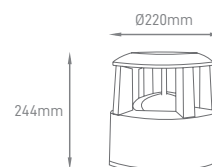

LOTUS SOLAR 433

POWER	COLOR TEMPERATURE	TOTAL LUMINOUS FLUX (±5%)	BEAM ANGLE	IP	CHARGING TIME	SENSOR	SIZE	MOUNTING TYPE	BODY MATERIAL	COLOR	SKU
1.8W	4000K	235-255lm	360° / 6m	IP65	6H	Crepuscular / Twilight	Ø220x244mm	Surface	6063 Aluminium	Grey	ILAR-00433