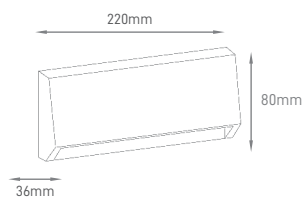

ASTER

POWER	COLOR TEMPERATURE	TOTAL LUMINOUS FLUX (±5%)	IP	VOLTAGE	SIZE	MOUNTING TYPE	BODY MATERIAL	COLOR	SKU
4W	4000K	220lm	IP65	220-240V	220x80x36mm	Surface	ABS + PC	White	ILAR-01241
	3CCT							Grey	ILAR-01675
	3000K/4000K/6500K							White	ILAR-02012