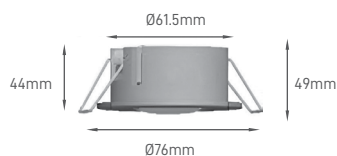

ST41H

IP	BEAM ANGLE	DETECTION DISTANCE	DELAY TIME	INSTALLATION HEIGHT	DIMMING	INSTALLATION	TYPE	SIZE	CUT-OUT	SKU
IP20	360°	8m Máx.	10s - 30min	1.8m-4m	No	False Ceiling	Infrared	Ø76x49mm	Ø61.5x44mm	ILAR-02031