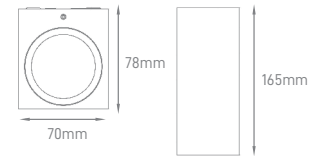

PINE

POWER MAX 2x 35W	TYPE OF BULB 2x GU10	IP IP65	VOLTAGE AC100-240V	SIZE 78x70x165mm	MOUNTING TYPE Surface	BODY MATERIAL Die-casting aluminium, Clear tempered glass	COLOR Grey	SKU ILAR-00810

*Lamps not included.