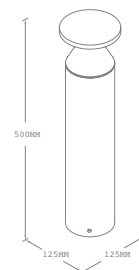

ARCHI

POWER	COLOR TEMPERATURE	TOTAL LUMINOUS FLUX (±5%)	BEAM ANGLE	IP	VOLTAGE	SIZE	MOUNTING TYPE	BODY MATERIAL	COLOR	SKU
12W	3000K	600lm	120°	IP65	220-240V	Ø130xH500mm	Surface	Aluminium	Black	ILAR-02082