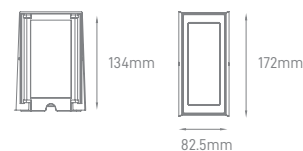

BAO

POWER	COLOR TEMPERATURE	TOTAL LUMINOUS FLUX (±5%)	BEAM ANGLE	IP	VOLTAGE	SIZE	MOUNTING TYPE	BODY MATERIAL	COLOR	SKU
12W	3000K	440lm	2x 0-90°	IP65	220-240V	134x82.5x172mm	Surface	Die-casting aluminium, Opat polycarbon-ate diffuser, Clear tempered glass	Grey	ILAR-00816