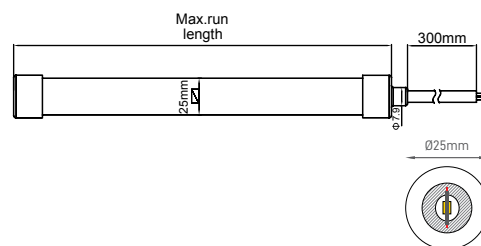

NEON TUBE 360° RGB IP67 24V

POWER	COLOR TEMPERATURE	TOTAL LUMINOUS	IP	LED	VOLTAGE	LM/W	WIDTH	LENGTH	CUTTING SEGMENT	SKU
		FLUX (±5%)								
20W	RGB	1320lm/m	IP67	SMD 2835	24V	73lm/w	Ø25mm	5m 10m	50mm	ILAR-01691 ILAR-02303

1. Recommended Accessories
2. ILAR-01694 - CAPS
   - ILAR-01695 - CLIP