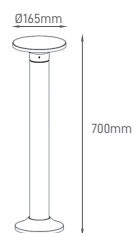

DOT

POWER	COLOR TEMPERATURE	TOTAL LUMINOUS FLUX (±5%)	BEAM ANGLE	IP	VOLTAGE	SIZE	MOUNTING TYPE	BODY MATERIAL	COLOR	SKU
8W	4000K	600lm	120°	IP54	220-240V	Ø165x700mm	Surface	Polypropylene body + Opat PC	Black	ILAR-01100