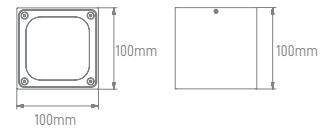

ASH

POWER	COLOR TEMPERATURE	TOTAL LUMINOUS FLUX (±5%)	BEAM ANGLE	IP	VOLTAGE	SIZE	MOUNTING TYPE	BODY MATERIAL	COLOR	SKU
6W	3000K	410lm	45°	IP65	AC220-240V	100x100mm	Surface	Die-casting aluminium, Clear polycarbonate diffuser	Grey	ILAR-00808