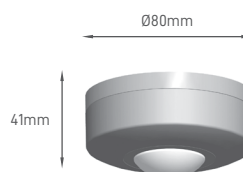

ST05A

IP	BEAM ANGLE	RATED LOAD	DETECTION DISTANCE	DELAY TIME	INSTALLATION HEIGHT	DIMMING	INSTALLATION	TYPE	SIZE	SKU
IP44	360°	1200W	6m max	10s - 15min	2.2-4m	No	Ceiling	Infrared	Ø80x41mm	ILAR-00119