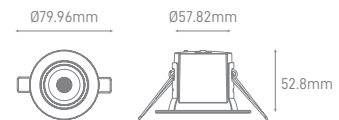

MATT 6W 4CCT 360°

POWER	COLOR TEMPERATURE	TOTAL LUMINOUS FLUX (±5%)	BEAM ANGLE	IP	VOLTAGE	SIZE	CUT-OUT	DIM	BODY MATERIAL	COLOR	SKU
6W	4CCT 2700K-3000K-4000K-6000K	680lm	360°	IP65	220-240V	Ø79.96x52.8mm	Ø57.82mm	Triac	Aluminium	Black	ILAR-02414