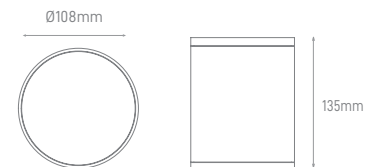

ASPEN

POWER	TYPE OF BULB	IP	VOLTAGE	SIZE	MOUNTING TYPE	BODY MATERIAL	COLOR	SKU
MAX 75W	PAR30	IP65	AC100-240V	Ø108x135mm	Surface	Die-casting aluminium, Extruded aluminum profiles, Clear tempered glass	Grey	ILAR-00809

*Lamps not included.