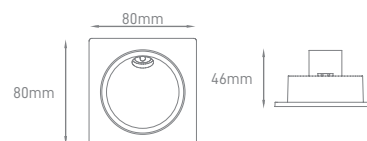

CEDAR

POWER	COLOR TEMPERATURE	TOTAL LUMINOUS FLUX (±5%)	BEAM ANGLE	IP	VOLTAGE	SIZE	CUT-OUT	MOUNTING TYPE	BODY MATERIAL	COLOR	SKU
3W	3000K	100lm	100°	IP65	220-240V	80x80x46mm	Ø74mm	Recessed	Die-casting aluminium Clear tempered glass	Grey	ILAR-00822