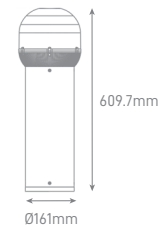

OUTDOOR SOLAR ILUMINAÇÃO SOLAR | SOLAR LIGHT

SFERE SOLAR

POWER	COLOR TEMPERATURE	TOTAL LUMINOUS FLUX (±5%)	BEAM ANGLE	IP	SOLAR PANEL	BATTERY	DISCHARGING TIMER	BODY MATERIAL	SIZE	COLOR	SKU
2W	3000K	300lm	360°	IP65	Monocrystalline Silicon 4.86 2.8W	Li-ion Battery 3.7V, 2000mAh, 7.4WH	24H	Aluminum	214.8x161x609.7mm	Grey	ILAR-02297