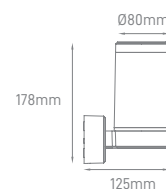

MAPLE

POWER	COLOR TEMPERATURE	TOTAL LUMINOUS FLUX (±5%)	BEAM ANGLE	IP	VOLTAGE	SIZE	MOUNTING TYPE	BODY MATERIAL	COLOR	SKU
8W	3000K	265lm	90°	IP65	220-240V	125x80x178mm	Surface	Die-casting aluminium, Opal and clear polycarbonate diffuser	Grey	ILAR-00813