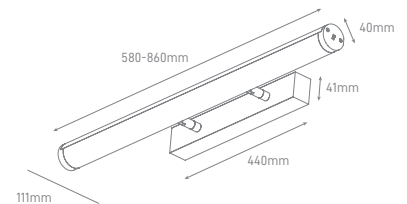

KIRA

POWER	COLOR TEMPERATURE	TOTAL LUMINOUS FLUX (±5%)	BEAM ANGLE	IP	VOLTAGE	SIZE	MOUNTING TYPE	BODY MATERIAL	COLOR	SKU
10W	3CCT	1180lm	120°	IP40	100-240V	580x41x111x40x285mm	Wall Surface	PC+Aluminum	White	ILAR-02041
15W	3000K-4000K-5700K	1850lm				860x41x111x40x440mm			Black	ILAR-02042
									White	ILAR-02043
									Black	ILAR-02044