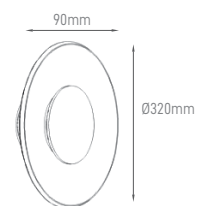

## ROLL

POWER	COLOR TEMPERATURE	TOTAL LUMINOUS FLUX (±5%)	BEAM ANGLE	IP	VOLTAGE	SIZE	MOUNTING TYPE	BODY MATERIAL	COLOR	SKU
18W	2700K	264lm	360°	IP20	220-240V	Ø320x90mm	Surface Mounted	Aluminium + Glass	Copper	ILAR-02227