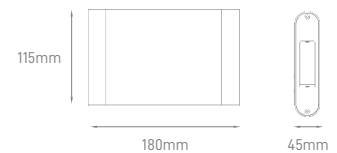

AXEL

POWER 2x 6W	COLOR TEMPERATURE 3000K	TOTAL LUMINOUS FLUX (±5%) 415lm	BEAM ANGLE 2x 0-100°	IP IP65	VOLTAGE 220-240V	SIZE 180x45x115mm	MOUNTING TYPE Surface	BODY MATERIAL Die-casting aluminium, Clear tempered glass	COLOR Grey	SKU ILAR-00815