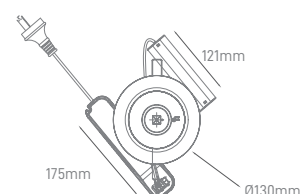

DOTLUX 2W

POWER	COLOR TEMPERATURE	TOTAL LUMINOUS FLUX (±5%)	BATTERIES	EMERGENCY TIME	VOLTAGE	SIZE	MOUNTING TYPE	COLOR	SKU
2W	6000K	200lm	4.8V 2100mAh Ni-Cd	3 Hours	220-240V	Ø130mm	Recessed	White	ILEM-00051