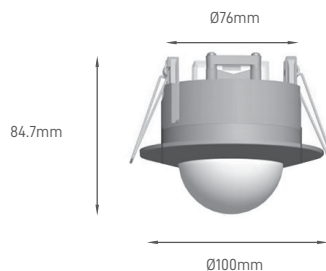

ST42C

IP	BEAM ANGLE	DETECTION DISTANCE	DELAY TIME	INSTALLATION HEIGHT	INSTALLATION	TYPE	SIZE	CUT-OUT	SKU
IP20	360°	20m Máx.	10s - 30min	2.2-6m	False Ceiling	Infrared	Ø100x84mm	Ø84.7mm	ILAR-02451