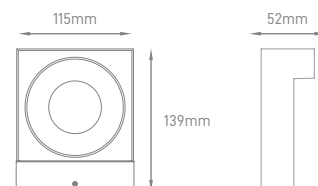

STUDE

POWER	COLOR TEMPERATURE	TOTAL LUMINOUS FLUX (±5%)	BEAM ANGLE	IP	VOLTAGE	SIZE	MOUNTING TYPE	BODY MATERIAL	COLOR	SKU
8W	3000K	600-670lm	180°	IP65	AC100-240V	139x115x52mm	Surface Mounted	Die-cast Aluminum	Black Grey RAL 7016	ILAR-01028 ILAR-01109