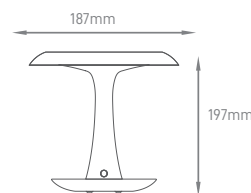

Dual charging mode

Solar & USB

POWER	COLOR TEMPERATURE	TOTAL LUMINOUS FLUX (±5%)	IP	SOLAR PANEL	BATTERY	DISCHARGING TIMER	BODY MATERIAL	SIZE	COLOR	SKU
2.5W	4000K	500lm	IP44	Monocrystalline Silicon 1.5W	Li-ion Battery 3.7V, 2000mAh, 7.4WH	24H	ABS+PC	Ø187x197mm	White	ILAR-02296