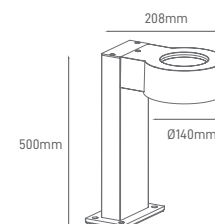

LIV

POWER	COLOR TEMPERATURE	TOTAL LUMINOUS FLUX (±5%)	BEAM ANGLE	IP	VOLTAGE	SIZE	MOUNTING TYPE	BODY MATERIAL	COLOR	SKU
8W	3000K 4000K	655LM	120°	IP65	AC85-265V	500x208xØ140mm	Surface	Aluminium	BLACK RAL 9005	ILAR-01238 ILAR-00993