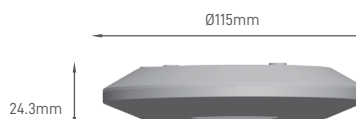

ST05C / ST05CG

IP	BEAM ANGLE	RATED LOAD	DETECTION DISTANCE	DELAY TIME	INSTALLATION HEIGHT	DIMMING	INSTALLATION	TYPE	SIZE	COLOR	SKU
IP20	360°	2000W	6m max	10s - 15min	2.2-4m	No	Ceiling	Infrared	Ø115x24.3mm	White	ILAR-00259
										Black	ILAR-01957
										All Black	ILAR-02590