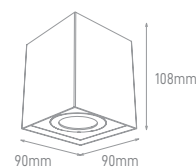

VIGG

POWER	COLOR TEMPERATURE	TOTAL LUMINOUS FLUX (±5%)	BEAM ANGLE	IP	VOLTAGE	SIZE	MOUNTING TYPE	BODY MATERIAL	COLOR	SKU
10W	2700K	1090lm	60°	IP54	200-240V	90x90x108mm	Surface Mounted	Aluminium	White RAL9016	ILAR-00998
	4000K								Black RAL9005	ILAR-00999
									White RAL9016	ILAR-00996
									Black RAL9005	ILAR-00997