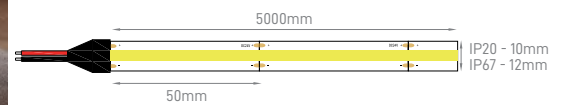

15W COB PRO 480LED/M 24V

POWER	COLOR TEMPERATURE	TOTAL LUMINOUS		IP	LED	VOLTAGE	LED/MT	WIDTH	LENGTH	CUTTING SEGMENT	SKU
		FLUX (±5%)									
15W	2700K	1380lm/m		IP20	COB	24V	480 LED/m	10mm	5m	50mm	ILAR-01401
	4000K	1455lm/m									ILAR-01402
	6000K	1530lm/m									ILAR-01403
	2700K	1311lm/m		ILAR-01404							
	4000K	1382lm/m		ILAR-01405							
	6000K	1453lm/m		ILAR-02508