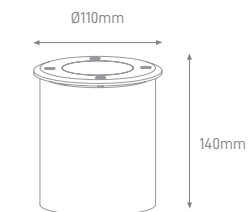

OTTO

POWER	TYPE OF BULB	IP	VOLTAGE	SIZE	CUT-OUT	MOUNTING TYPE	BODY MATERIAL	COLOR	SKU
MAX 35W	1x GU10	IP66	AC100-240V	Ø110x140mm	Ø103mm	Inground	Die-casting aluminium, Clear tempered glass, 316 stainless steel	Grey	ILAR-01166

*Lamps not included.