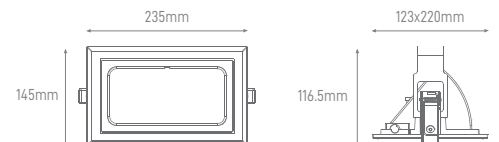

CHIADO

POWER	COLOR TEMPERATURE	TOTAL LUMINOUS FLUX (±5%)	BEAM ANGLE	IP	VOLTAGE	SIZE	CUT-OUT	MOUNTING TYPE	BODY MATERIAL	COLOR	SKU												
												32W	3000K-4000K-5700K	3085lm	100°	IP65	200-240V	235x145x116.5mm	220x123mm	Recessed	Aluminium	White	ILAR-02597