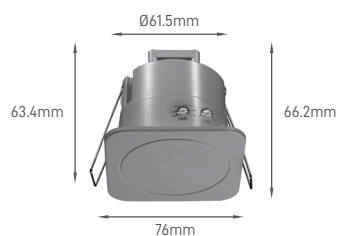

ST753FBR MICROWAVE

IP	BEAM ANGLE	DETECTION DISTANCE	DELAY TIME	INSTALLATION HEIGHT	INSTALLATION	TYPE	SIZE	CUT-OUT	SKU
IP54	360°	6m Máx.	10s - 12min	2-4m	False Ceiling	Microwaves	76x76x66.2mm	Ø61.5mm	ILAR-02795