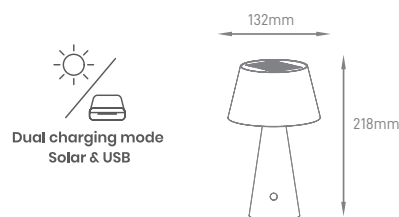

SOLE SOLAR

POWER	COLOR TEMPERATURE	TOTAL LUMINOUS FLUX (±5%)	IP	SOLAR PANEL	BATTERY	DISCHARGING TIMER	BODY MATERIAL	SIZE	COLOR	SKU
2.5W	4000K	500lm	IP44	Monocrystalline Silicon 0.5W	Li-ion Battery 3.7V, 2000mAh, 7.4WH	24H	ABS+PC	132x218mm	Black	ILAR-02294