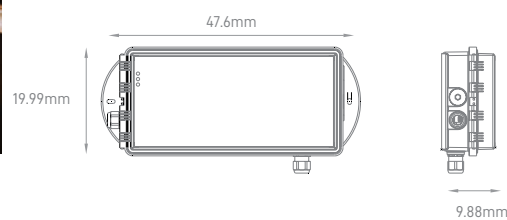

ATEX EMERGENCY