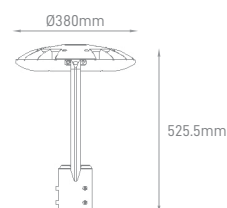

URBAN DESIGN ECO STREET LIGHT

POWER	COLOR TEMPERATURE	TOTAL LUMINOUS FLUX (±5%)	BEAM ANGLE	IP	VOLTAGE	SIZE	MOUNTING TYPE	BODY MATERIAL	COLOR	SKU
35W	3CCT 3000K-4000K-5000K	3955-4830lm	120°	IP65	100-277V	Ø380x525.5mm	Post Top	Die Casting Aluminum	RAL9004 Black	ILAR-01074