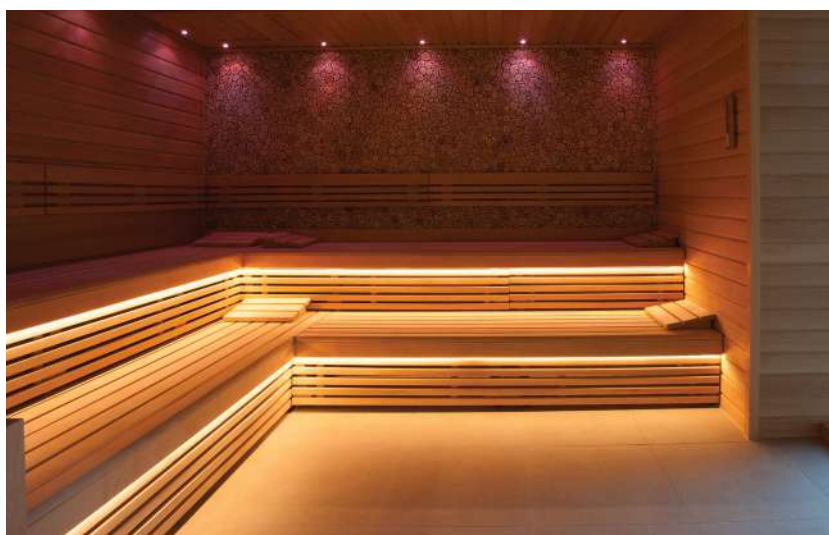

SAUNA IP67 24V

POWER	COLOR TEMPERATURE	TOTAL LUMINOUS	IP	LED	VOLTAGE	LED/MT	WIDTH	LENGTH	CUTTING SEGMENT	SKU
		FLUX (±5%)								
10W	2700K	840lm/m	IP67	COB	24V	480 LED/m	10mm	5m	50mm	ILAR-02326
	4000K	980lm/m								ILAR-02327
	6500K	970lm/m								ILAR-02328