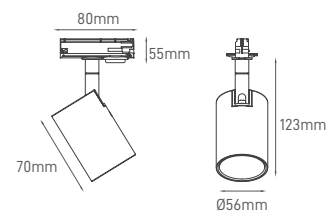

FOR SMART CONNECTION GATEWAY NEEDED

SMART DIAGRAM

Compatible

**INTERIOR** ILUMINAÇÃO DE CARRIL | TRACK LIGHT

**NATAN GU10**

POWER	TYPE OF BULB	IP	VOLTAGE	SIZE	MOUNTING TYPE	BODY MATERIAL	COLOR	SKU
MAX. 7W	1x GU10	IP20	220-240V	Ø56x70x183mm	Track Light	Aluminium	White RAL9016 Black RAL9005	ILAR-00884 ILAR-00950