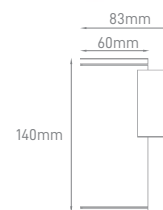

RUNA

POWER	COLOR TEMPERATURE	TOTAL LUMINOUS FLUX (±5%)	BEAM ANGLE	IP	VOLTAGE	SIZE	MOUNTING TYPE	BODY MATERIAL	COLOR	SKU
10W	3000K	900lm - 1080lm	18°	IP65	220-240V	Ø60x140x83mm	Surface	Die Cast Aluminium	White	ILAR-02094