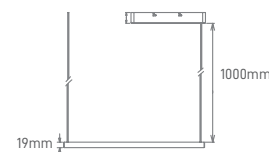

WYN

POWER	COLOR TEMPERATURE	TOTAL LUMINOUS FLUX (±5%)	BEAM ANGLE	IP	VOLTAGE	SIZE	MOUNTING TYPE	BODY MATERIAL	COLOR	SKU
30W	4000K	2400lm	270°	IP40	200-240V	900x150x19mm	Suspended	Aluminium	White RAL9016	ILAR-00654