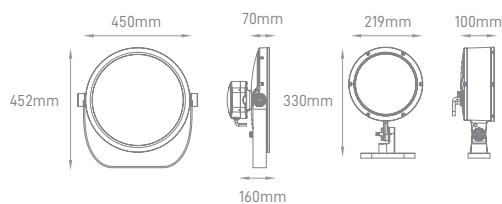

ARC PRO

POWER	COLOR TEMPERATURE	TOTAL LUMINOUS	IP	VOLTAGE	SIZE	MOUNTING TYPE	BODY MATERIAL	COLOR	SKU
		FLUX (±5%)							
35W-150W CONFIGURABLE	2200K/3000K/4000K/5000K/ RGB/RGBW	10500lm max.	IP66	100-240V	219.5x330x100mm 450x452x160mm	Bracket/Wall/ Spike	Die Cast Aluminium	Grey	On-request