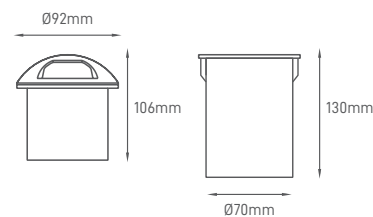

KARI

POWER	TYPE OF BULB	IP	VOLTAGE	SIZE	CUT-OUT	MOUNTING TYPE	BODY MATERIAL	COLOR	SKU
MAX 35W	1x GU10	IP67	AC100-240V	Ø92x106mm	130xØ70mm	Inground	Clear tempered glass, Solid aluminium profiles	Grey	ILAR-01167

*Lamps not included.