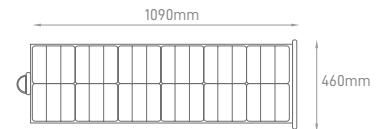

ORION SOLAR LED

POWER	COLOR TEMPERATURE	IP	CHARGING TIME	SENSOR	SIZE	MOUNTING TYPE	BODY MATERIAL	COLOR	SKU
40W	5000K	IP65	8H (AM1.5, 1000W/m², 25°)	YES	1090x460x200mm	Post Top	Aluminium	White	ILAR-00750