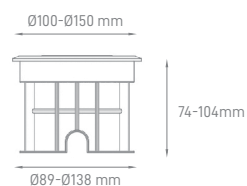

INGROUND SYS-RD RGB

POWER	COLOR	TOTAL LUMINOUS	BEAM	IP	VOLTAGE	SIZE	CUT-OUT	MOUNTING	BODY MATERIAL	COLOR	SKU	
	TEMPERATURE	FLUX (±5%)	ANGLE					TYPE		Steel		
5W	RGB+CCT	350lm	30°	IP68	24V	Ø100x74mm	Ø89mm	Inground	Stainless Steel+PC	Stainless	ILAR-02284	
9W		700lm	15°							Steel		ILAR-02285