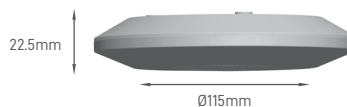

ST700BR PRESENCE LIGHT

IP	BEAM ANGLE	DETECTION DISTANCE	DELAY TIME	INSTALLATION HEIGHT	DIMMING	INSTALLATION	TYPE	SIZE	SKU
IP20	360°	6m	10s - 12min	2-4m	No	Ceiling	Microwaves	Ø115x22.5mm	ILAR-02162