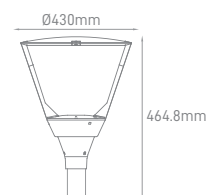

URBAN PRO STREET LUMINAIRE

POWER	COLOR TEMPERATURE	TOTAL LUMINOUS		IP	VOLTAGE	SIZE	MOUNTING TYPE	BODY MATERIAL	COLOR	SKU
		FLUX (±5%)								
40W	4000K	5600lm		IP66	100-277V	Ø430x464.8mm	Post Top	Die Casting Aluminum	RAL9004 Black	ILAR-01245
60W	5000K	8400lm								ILAR-01193
30W-40W-50W	3CCT 3000K-4000K-5000K	4800-8000lm								ILAR-01134
										ILAR-02271