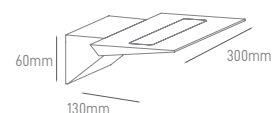

FREDI WHITE | BLACK

POWER	COLOR TEMPERATURE	TOTAL LUMINOUS FLUX (±5%)	BEAM ANGLE	IP	VOLTAGE	SIZE	MOUNTING TYPE	BODY MATERIAL	COLOR	SKU
9W	3000K	855lm	120°	IP20	220-240V	300x60x130mm	Wall Surface	Aluminium	White Black	ILAR-01750 ILAR-01751