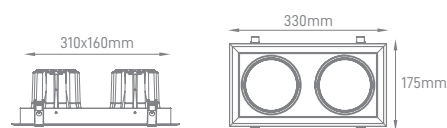

QUANT DOUBLE

POWER	COLOR TEMPERATURE	TOTAL LUMINOUS FLUX (±5%)	BEAM ANGLE	IP	VOLTAGE	SIZE	CUT-OUT	MOUNTING TYPE	BODY MATERIAL	COLOR	SKU
60W	3CCT 3000K-4000K-5000K	6200lm	≥80	IP20	200-240V	330x175x110mm	310x160mm	Recessed	Aluminium	Black White	ILAR-02749 ILAR-02748