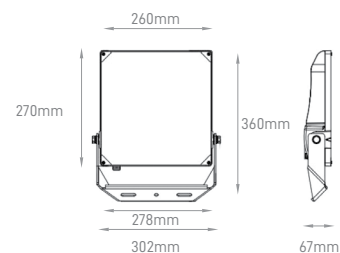

MASTER PRO

POWER	COLOR TEMPERATURE	TOTAL LUMINOUS		IP	VOLTAGE	SIZE	MOUNTING TYPE	BODY MATERIAL	COLOR	SKU
		FLUX (±5%)	BEAM ANGLE							
50W	5000K	7500lm	Assymetrical	IP66	220-240V	268x228x52mm	Bracket Mounting	Die Cast Aluminium	Black	ILAR-01218
100W		15000lm				315x270x60mm				ILAR-01219
150W		22500lm				360x302x68mm				ILAR-00983
200W		30000lm				399x343x71mm				ILAR-00984
300W		45000lm				470x406x80mm				ILAR-00985
50W-500W CONFIGURABLE	3000K/4000K/5000K	7500lm-77500lm	Multiple			Multiple			Multiple	On-request