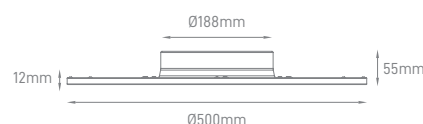

THANE SURFACE | SUSPENDED

POWER	COLOR TEMPERATURE	TOTAL LUMINOUS FLUX (±5%)	BEAM ANGLE	IP	VOLTAGE	SIZE	MOUNTING TYPE	BODY MATERIAL	COLOR	SKU
35W	4000K	2900lm	120°	IP40	200-240V	Ø500x55x12xØ188mm	Recessed/Suspended	Aluminium	White RAL9016	ILAR-00711

SUSPENSION KIT: ILAR-00713