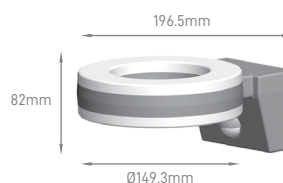

ST92 / 20W / 4000K

IP	BEAM ANGLE	RATED LOAD	DELAY TIME	AMBIENT LIGHTING	INSTALLATION	TYPE	SIZE	SKU
IP65	140°	20W (1700 Lm)	3s - 5min	Yes	Wall	Infrared	196.5x149.3x82mm	ILAR-01060