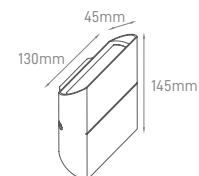

TAKO

POWER	COLOR TEMPERATURE	TOTAL LUMINOUS FLUX (±5%)	BEAM ANGLE	IP	VOLTAGE	SIZE	MOUNTING TYPE	BODY MATERIAL	COLOR	SKU
2x 5W	3000K	600lm	104°	IP54	220-240V	145x130x45mm	Surface	Die-casting aluminium	Black White	ILAR-00963 ILAR-00964