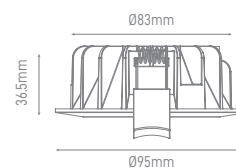

LOKI

POWER	COLOR TEMPERATURE	TOTAL LUMINOUS FLUX (±5%)	BEAM ANGLE	IP	VOLTAGE	SIZE	CUT-OUT	MOUNTING TYPE	BODY MATERIAL	COLOR	SKU
8W	2700K	750lm	60°	IP54	200-240V	Ø95x36.5mm	Ø83mm	Recessed	Aluminium + PC	White RAL9016	ILAR-00994
	4000K	800lm									ILAR-00995