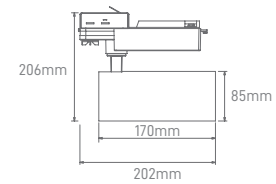

PRADO SLIM PRO CCT

POWER	COLOR TEMPERATURE	TOTAL LUMINOUS FLUX (±5%)	BEAM ANGLE	IP	VOLTAGE	SIZE	MOUNTING TYPE	BODY MATERIAL	COLOR	SKU
20W	3CCT	1600-1800lm	38°	IP20	220-240V	Ø85x202x170x206mm	Track Light	Aluminium	Black RAL9005	ILAR-01008
30W	3000K/4000K/5700K	2300-2600lm				Ø85x232x200x206mm			White RAL9016	ILAR-01026
										ILAR-00887