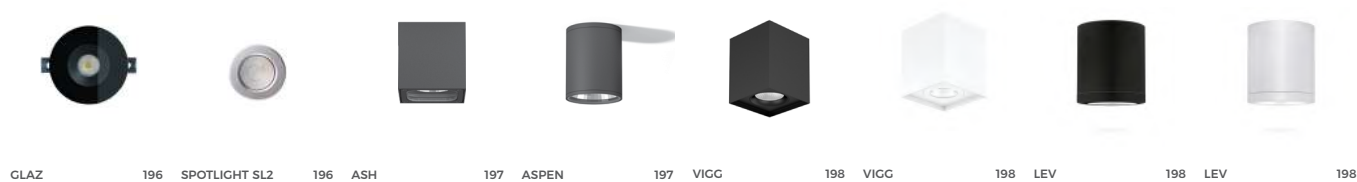

OUTDOOR SOLAR ILUMINAÇÃO SOLAR | SOLAR LIGHT

OUTDOOR EXTERIOR | OUTDOOR