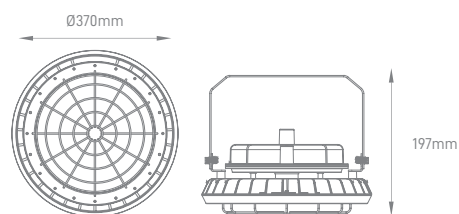

ATEX HIGHTOP

POWER	COLOR TEMPERATURE	TOTAL LUMINOUS FLUX (±5%)	BEAM ANGLE	IP	VOLTAGE	SIZE	MOUNTING TYPE	BODY MATERIAL	COLOR	SKU
100W	5000K	14000lm	90°	IP66	100-277V	Ø370x197mm	Ceiling Mounting	Die-Cast Aluminum ADC12	Grey	ILAR-02015
120W		16800lm								ILAR-02118
150W		21000lm								ILAR-02207
200W		28000lm								ILAR-02016

Accessories:

ILAR-02019 - Grill for Hightop 100W-200W (IK10)