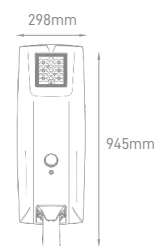

HELIOS SOLAR LED

POWER	COLOR TEMPERATURE	TOTAL LUMINOUS	IP	CHARGING	SENSOR	BODY MATERIAL	COLOR	SKU
		FLUX (±5%)		TIME				
40W	4000K	6400lm	IP66	16H	YES	Die Cast Aluminium	Grey	ILAR-01128
CONFIGURABLE	3000K/4000K/5000K	2600lm-7700lm						On-request