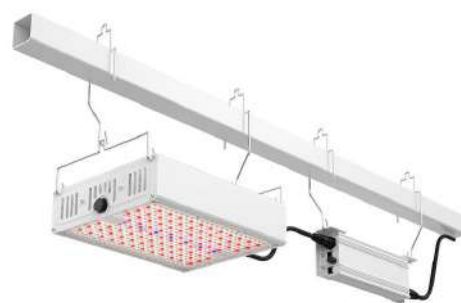

HORTI PRO

POWER	SYSTEM EFFICACY	PPF OUTPUT	IP	POWER INPUT	SPECTRUM	DIMMING OPTIONS	SIZE	CERTIFICATE	SKU
400W	2.6 umol/J	1040 umol/s	IP65	100-277Vac	WR	1-10V / DALI	340x260x79mm	CE, ROHS	ILAR-01476
800W	2.7 umol/J	2160 umol/s					664x260x79mm		ILAR-01477