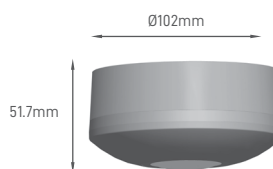

ST05DA1 DALI

IP	BEAM ANGLE	DETECTION DISTANCE	DELAY TIME	INSTALLATION HEIGHT	INSTALLATION	TYPE	SIZE	SKU
IP54	360°	12m Máx.	10s - 60min	2.2-4m	Ceiling	Infrared	Ø102x51.7mm	ILAR-02286