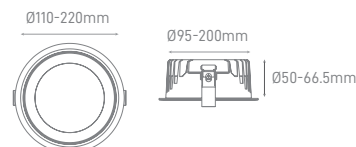

## STRIX

POWER	COLOR TEMPERATURE	TOTAL LUMINOUS	BEAM	IP	VOLTAGE	SIZE	CUT-OUT	UGR	BODY MATERIAL	COLOR	SKU
		FLUX (±5%)	ANGLE								
12W	3CCT	1440lm	55°	IP20	220-240V	Ø110x50mm	Ø95mm	<16	ADC12+PC+ PMMA	White	ILAR-02352
20W		2400lm				Ø140x57mm	Ø125mm				ILAR-02353
24W	2880lm	Ø165x60mm				Ø150mm	ILAR-02354				
36W	4320lm	Ø220x66.5mm				Ø200mm	ILAR-02355				