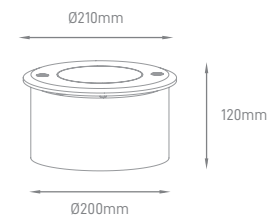

ABBA

POWER	COLOR TEMPERATURE	TOTAL LUMINOUS FLUX (±5%)	BEAM ANGLE	IP	VOLTAGE	SIZE	CUT-OUT	MOUNTING TYPE	BODY MATERIAL	COLOR	SKU
24W	3000K	2060lm	120°	IP67	220-240V	Ø210x120mm	Ø200mm	Inground	Inox 316	Inox 316	ILAR-01197