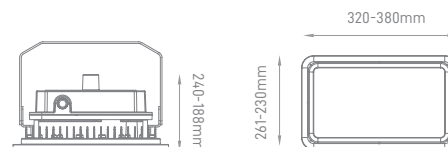

ATEX FLOODTOP

POWER	COLOR TEMPERATURE	TOTAL LUMINOUS FLUX (±5%)	BEAM ANGLE	IP	VOLTAGE	SIZE	BODY MATERIAL	COLOR	SKU
80W	5000K	11200lm	90°	IP66	200-277VAC	320x261x240mm	Die-Cast Aluminum ADC12	Grey	ILAR-02368
150W		21000lm				380x230x188mm			ILAR-02014
200W		28000lm							ILAR-02208

Accessories:
ILAR-02017 - Grill for Floodtop 150W-200W (IK10)