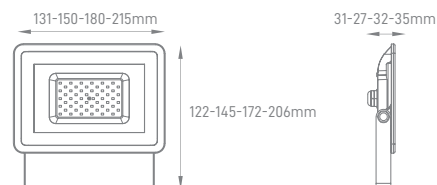

THE SLIM WHITE

POWER	COLOR TEMPERATURE	TOTAL LUMINOUS FLUX (±5%)	BEAM ANGLE	IP	VOLTAGE	SIZE	MOUNTING TYPE	BODY MATERIAL	COLOR	SKU
10W	4500K	900lm	120°	IP65	220-240V	131x122x31mm	Surface	Die Cast Aluminium	White	ILAR-00175
	6000K					ILAR-00174				
20W	4500K	1700lm				150x145x27mm				ILAR-00532
	6000K					ILAR-00176				
30W	4500K	2500lm				180x172x32mm				ILAR-00535
	6000K					ILAR-00177				
50W	4500K	4000lm	215x206x35mm	ILAR-00538						
	6000K		ILAR-00178