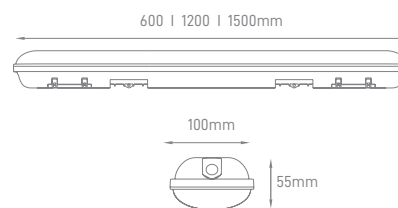

SMD 120LM/W

POWER	COLOR TEMPERATURE	TOTAL LUMINOUS FLUX (±5%)	BEAM ANGLE	IP	VOLTAGE	SIZE	MOUNTING TYPE	BODY MATERIAL	COLOR	SKU
24W	5000K	2880lm	120°	IP65	220-240V	600x100x70mm	Surface	Polycarbonate	Grey	ILAR-01104
48W		5760lm				1200x100x70mm				ILAR-01105
56W		6720lm				1500x100x70mm				ILAR-01106