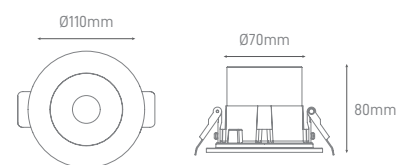

## GLAZ

POWER	COLOR TEMPERATURE	TOTAL LUMINOUS FLUX (±5%)	BEAM ANGLE	IP	VOLTAGE	SIZE	CUT-OUT	MOUNTING TYPE	BODY MATERIAL	COLOR	SKU
4.6W	3000K	446lm	25°	IP67	220-240V	Ø110x80mm	Ø70mm	Recessed	Die-casting aluminium	Black White	ILAR-02239 ILAR-02240