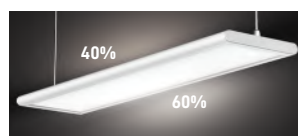

WYN

POWER	COLOR TEMPERATURE	TOTAL LUMINOUS FLUX (±5%)	BEAM ANGLE	IP	VOLTAGE	SIZE	MOUNTING TYPE	BODY MATERIAL	COLOR	SKU
30W	4000K	2400lm	270°	IP40	200-240V	900x150x19mm	Suspended	Aluminium	White RAL9016	ILAR-00654