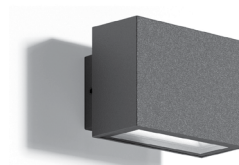

NUT

POWER	COLOR TEMPERATURE	TOTAL LUMINOUS FLUX (±5%)	BEAM ANGLE	IP	VOLTAGE	SIZE	MOUNTING TYPE	BODY MATERIAL	COLOR	SKU
2x 3W	3000K	450lm	2x 110°	IP54	220-240V	90x65x65mm	Surface	Die-casting aluminium, Clear tempered glass	Grey	ILAR-00814