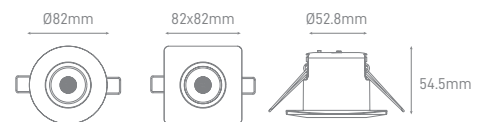

JACK 6W 2CCT

POWER	COLOR TEMPERATURE	TOTAL LUMINOUS FLUX (±5%)	BEAM ANGLE	IP	VOLTAGE	SIZE	CUT-OUT	DIM	BODY MATERIAL	COLOR	SKU
6W	2CCT 3000K-4000K	680lm	60°	IP65	220-240V	Ø79.96x52.8mm	Ø57.82mm	Triac	Aluminium	Black	ILAR-02419