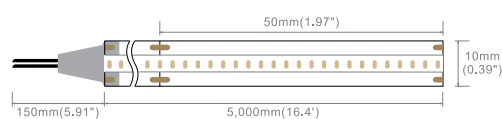

CSP CCT TUNABLE 24V

POWER	COLOR TEMPERATURE	TOTAL LUMINOUS FLUX (±5%)	IP	LED	VOLTAGE	LED/MT	WIDTH	LENGTH	CUTTING SEGMENT	SKU
19W	2700K-6000K	1750lm/m	IP20 IP67	CSP	24V	640 LED/w	10mm	5m	50mm	ILAR-01686
						640 LED/w				ILAR-01687