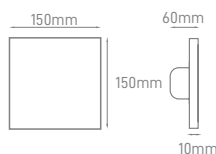

HANA

POWER	COLOR TEMPERATURE	TOTAL LUMINOUS FLUX (±5%)	BEAM ANGLE	IP	VOLTAGE	SIZE	MOUNTING TYPE	BODY MATERIAL	COLOR	SKU
8W	4000K	670lm	120°	IP65	220-240V	150x150x10x60mm	Surface	ABS + PC	Grey	ILAR-00797