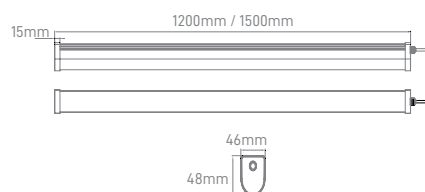

ECO TRI-PROOF 105LM/W

POWER	COLOR TEMPERATURE	TOTAL LUMINOUS FLUX (±5%)	BEAM ANGLE	IP	VOLTAGE	SIZE	MOUNTING TYPE	BODY MATERIAL	COLOR	SKU
36W	4500K	3780lm	120°	IP65	AC220-240V	1200x46x48mm	Surface / Surface	PC+ABS	White	ILAR-01595
48W		5040lm				1500x46x48mm				ILAR-01596