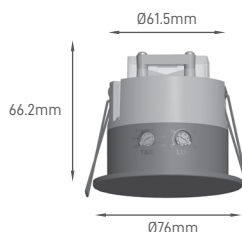

### ST753BR PRESENCE LIGHT

IP	BEAM ANGLE	DETECTION DISTANCE	DELAY TIME	INSTALLATION HEIGHT	INSTALLATION	TYPE	SIZE	CUT-OUT	SKU
IP54	360°	6m Máx.	10s - 12min	2-4m	False Ceiling	Microwaves	Ø76x66.2mm	Ø61.5mm	ILAR-02159