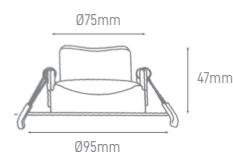

SPOTLIGHT 7W

POWER	COLOR TEMPERATURE	TOTAL LUMINOUS	BEAM	IP	VOLTAGE	SIZE	CUT-OUT	MOUNTING	BODY MATERIAL	COLOR	SKU
		FLUX (±5%)	ANGLE					TYPE			SKU
7W	3000K	650lm	38°	IP40	220-240V	Ø95x47mm	Ø75mm	Recessed	PVC	White	ILAR-00556
	4000K	670lm									ILAR-00557
	6500K	700lm									ILAR-00558