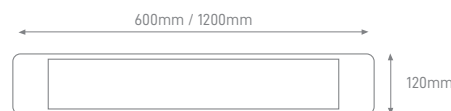

SLIM PRO SMD

POWER	COLOR TEMPERATURE	TOTAL LUMINOUS	BEAM	IP	VOLTAGE	SIZE	MOUNTING TYPE	BODY MATERIAL	COLOR	SKU
		FLUX (±5%)	ANGLE							
25W	4000K	2500lm	120°	IP20	220-240V	613x120x31mm	Surface	Aluminium alloy	White	ILAR-01203
	6500K									ILAR-01204
48W	4000K	4800lm				1213x120x31mm				ILAR-01205
	6500K									ILAR-01206