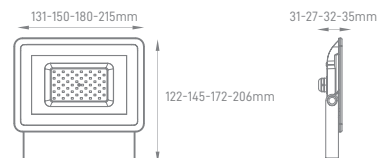

THE SLIM BLACK

POWER	COLOR TEMPERATURE	TOTAL LUMINOUS	BEAM ANGLE	IP	VOLTAGE	SIZE	MOUNTING TYPE	BODY MATERIAL	COLOR	SKU
		FLUX (±5%)								
10W	3000K	800lm	120°	IP65	220-240V	115x112x27mm	Surface	Die Cast Aluminium	Black	ILAR-00094
	4000K	850lm								ILAR-01947
	6000K	900lm								ILAR-00126
20W	3000K	1700lm				ILAR-00392				
	4000K	1750lm				ILAR-01948				
	6000K	1800lm				ILAR-00127				
30W	3000K	2600lm				ILAR-00393				
	4000K	2650lm				ILAR-01949				
	6000K	2700lm				ILAR-00128				
50W	3000K	4000lm				ILAR-00394				
	4000K	4250lm				ILAR-01950				
	6000K	4500lm				ILAR-00129				
100W	3000K	8500lm	ILAR-00179							
	4000K	8700lm	ILAR-01951							
	6000K	9000lm	ILAR-00254