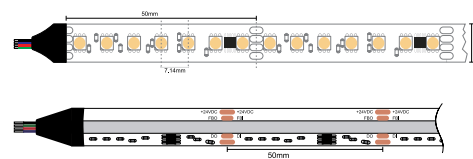

SPI 24V

POWER	COLOR TEMPERATURE	TOTAL LUMINOUS	IP	LED	VOLTAGE	LED/MT	WIDTH	LENGTH	CUTTING SEGMENT	SKU
		FLUX (±5%)								
11W	RGBW	460lm/m		SMD 5050		60 LED/m				ILAR-01703
22W	RGB	880lm/m	IP20	SMD 3535	24V	140 LED/m	10mm	5m	50mm	ILAR-02334
22W	RGB	600lm/m		COB		720 LED/m	12mm			ILAR-02335