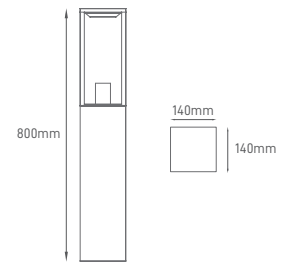

SHIRA

POWER	TYPE OF BULB	IP	VOLTAGE	SIZE	MOUNTING TYPE	BODY MATERIAL	COLOR	SKU
13W	1x E27	IP65	AC100-240V	800x140x140mm	Surface	Aluminium/Glass	Grey	ILAR-00874

*Lamps not included.