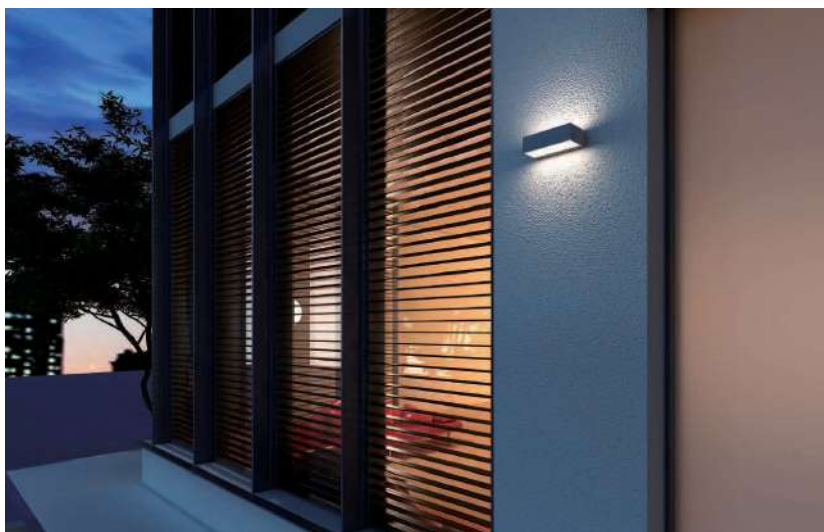

CANNA

POWER	COLOR TEMPERATURE	TOTAL LUMINOUS FLUX (±5%)	BEAM ANGLE	IP	VOLTAGE	SIZE	MOUNTING TYPE	BODY MATERIAL	COLOR	SKU					
	3CCT 3000K/4000K/6500K	800lm	120°						IP65	220-240V	230x90x101mm	Surface	ABS + PC	Grey	ILAR-00358
12W	4000K	580lm	120°	IP65	220-240V	230x90x101mm	Surface	ABS + PC	White	ILAR-02519					
	3CCT 3000K/4000K/6500K	800lm								ILAR-01674