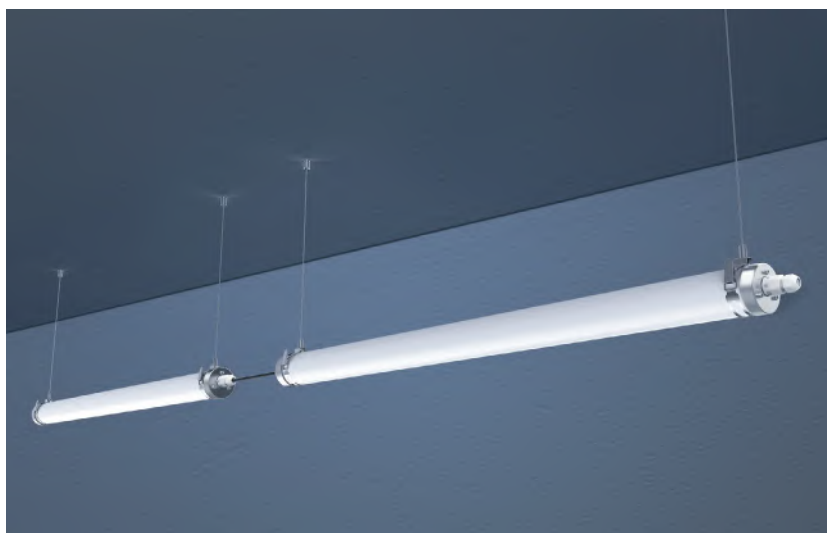

DURA PRO

POWER	COLOR TEMPERATURE	TOTAL LUMINOUS FLUX (±5%)	BEAM ANGLE	IP	VOLTAGE	SIZE	MOUNTING TYPE	BODY MATERIAL	COLOR	SKU
20W	4000K	3200lm	120°	IP69K	220-240V	592xØ70mm	Suspended	PC+Aluminium inside	White	ILAR-02564
36W		5760lm				1192xØ70mm				ILAR-02149
48W		7680lm				1492xØ70mm				ILAR-02565