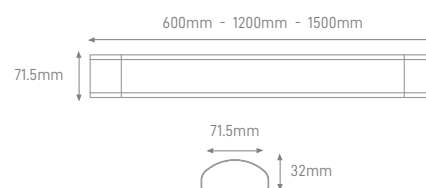

KAYA 120LM/W

POWER	COLOR TEMPERATURE	TOTAL LUMINOUS	BEAM	IP	VOLTAGE	SIZE	MOUNTING TYPE	BODY MATERIAL	COLOR	SKU
		FLUX (±5%)	ANGLE							
15W	4000K	1800lm	120°	IP20	100-240V	600x71.5x32mm	Surface Mounted	PC+Aluminium Inside	White RAL9016	ILAR-00773
30W		3600lm				1200x71.5x32mm				ILAR-00774
40W		4800lm				1500x71.5x32mm				ILAR-00775