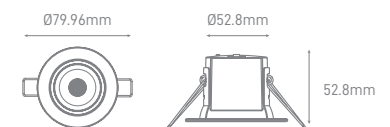

POWER	COLOR TEMPERATURE	TOTAL LUMINOUS FLUX (±5%)	BEAM ANGLE	IP	VOLTAGE	SIZE	CUT-OUT	DIM	BODY MATERIAL	COLOR	SKU
7W	3CCT 3000K-4000K-6000K	675lm	60°	IP65	220-240V	Ø79.96x52.8mm	Ø70mm	Triac	Aluminium	Black	ILAR-02387