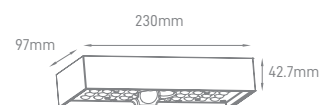

BIRK SOLAR

POWER	COLOR TEMPERATURE	TOTAL LUMINOUS FLUX (±5%)	BEAM ANGLE	IP	DISCHARGING TIME	SIZE	MOUNTING TYPE	BODY MATERIAL	COLOR	SKU
6W	4000K	800lm	120°	IP65	Mode A: 4 nights Mode B: 2 nights	230x97x42.7mm	Surface	ABS+PC housing, Anti-UV, V0 material for fire-proof	White Black	ILAR-01235 ILAR-01236