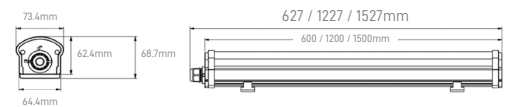

INTEL TRI-PROOF 150-170LM/W

POWER	COLOR TEMPERATURE	TOTAL LUMINOUS FLUX (±5%)	BEAM ANGLE	IP	VOLTAGE	SIZE	MOUNTING TYPE	BODY MATERIAL	COLOR	SKU
15W	5000K	2250lm	120°	IP66	220-240V	600x66.5x70.5mm	Surface Mounted	PC+Aluminium inside	White	ILAR-01146
30W		4500lm				1200x66.5x70.5mm				ILAR-00957
43W		6450lm				1500x66.5x70.5mm				ILAR-00958
50W		8500lm				1500x66.5x70.5mm				ILAR-01590
15W	4000K	2250lm				600x66.5x70.5mm				ILAR-02437
30W		4500lm				1200x66.5x70.5mm				ILAR-02439
43W		6450lm				1500x66.5x70.5mm				ILAR-02441
50W		8500lm				1500x66.5x70.5mm				ILAR-02443

Recommended Accessories

ILAR-02445 - Microwave Sensor for TRI-PROOF

ILAR-02446 - PIR Sensor for TRI-PROOF

ILAR-02447 - Emergency Kit for TRI-PROOF