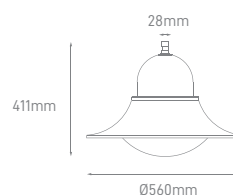

CAPPELLO

POWER	COLOR TEMPERATURE	TOTAL LUMINOUS FLUX (±5%)	IP	VOLTAGE	SIZE	MOUNTING TYPE	BODY MATERIAL	COLOR	SKU
30W-75W CONFIGURABLE	3000K/4000K/5000K	3600lm-9000lm	IP65	100-240V	Ø560x41mm	Suspended	Die Casting Aluminum	Black	On-request