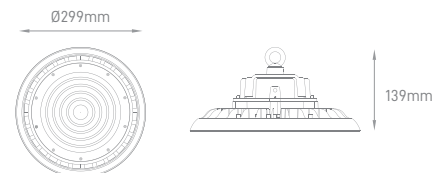

MASTER DIMMABLE 150 LUMEN/W

POWER	COLOR TEMPERATURE	TOTAL LUMINOUS FLUX (±5%)	BEAM ANGLE	IP	VOLTAGE	SIZE	MOUNTING TYPE	BODY MATERIAL	COLOR	SKU
100W	5000K	15000lm	90°	IP65	100-277VAC	Ø299x139mm	Ceiling Mounting	Die-Casting	RAL9004 Black	ILAR-01233
150W		22500lm				Aluminum		ILAR-01191		
200W	30000lm	Polycarbonate				ILAR-01192				
240W		36000lm				Ø347x142mm		Optical Lens		ILAR-01246