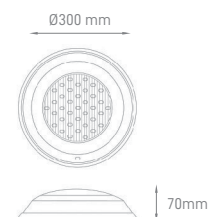

POOL LIGHT UW02

POWER	COLOR TEMPERATURE	TOTAL LUMINOUS FLUX (±5%)	BEAM ANGLE	IP	VOLTAGE	SIZE	MOUNTING TYPE	BODY MATERIAL	COLOR	SKU
27W	RGB+CCT	2000lm	160°	IP68	12-24V	Ø300x70mm	Surface	Stainless Steel+Glass	Stainless Steel	ILAR-02050