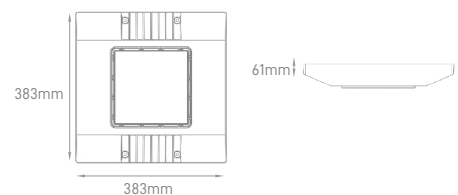

GAS STATION

POWER	COLOR TEMPERATURE	TOTAL LUMINOUS FLUX (±5%)	BEAM ANGLE	IP	VOLTAGE	SIZE	BODY MATERIAL	COLOR	SKU
100W	5000K	16000lm	85°	IP66	AC100V-240V	383x383x61mm	Aluminum Shell	White	ILAR-01126
150W		24000lm							On-request