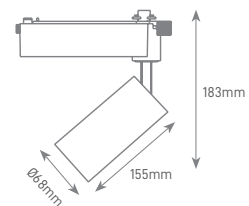

PRADO ECO | CCT

POWER	COLOR TEMPERATURE	TOTAL LUMINOUS FLUX (±5%)	BEAM ANGLE	IP	VOLTAGE	SIZE	MOUNTING TYPE	BODY MATERIAL	COLOR	SKU
20W	4000K	1600lm				Ø68x155mm	Track Light	Aluminium	White RAL9016	ILAR-01849
30W		2400lm	24°	IP20	220-240V	Ø82x 155mm			Black	ILAR-01234
30W	3CCT 3000K-4000K-6000K									ILAR-01946