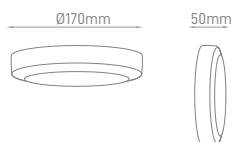

LARA 12W

POWER	COLOR TEMPERATURE	TOTAL LUMINOUS FLUX (±5%)	BEAM ANGLE	IP	VOLTAGE	SIZE	MOUNTING TYPE	BODY MATERIAL	COLOR	SKU
12W	4500K	840lm	120°	IP54	AC220-240V	Ø170x50mm	Surface	ABS + PC	White	ILAR-00954