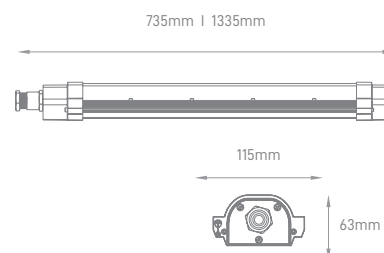

ATEX LINEAR

POWER	COLOR TEMPERATURE	TOTAL LUMINOUS FLUX (±5%)	BEAM ANGLE	IP	VOLTAGE	SIZE	MOUNTING TYPE	BODY MATERIAL	COLOR	SKU
20W	5000K	2800lm	120°	IP65	100-277V	735x115x63mm	Ceiling Mounting	Pure Aluminum A6063	Yellow	ILAR-01207
40W		5600lm								ILAR-01208
60W		8400lm				ILAR-01133				
80W		11200lm				ILAR-01209