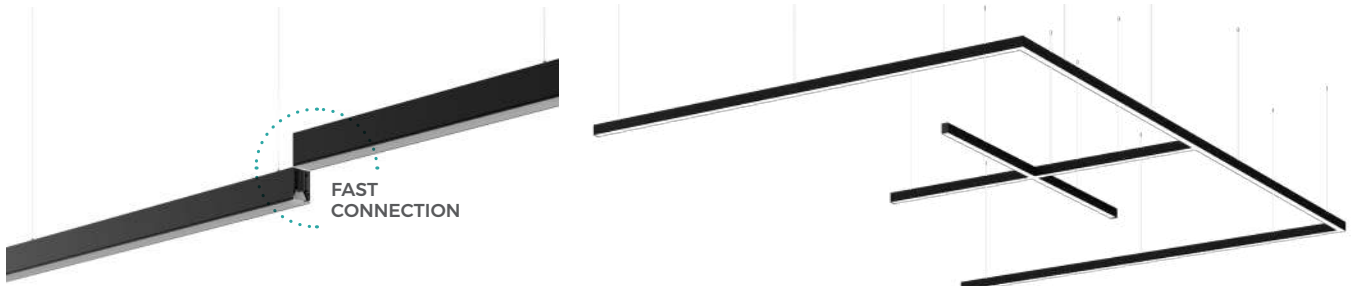

LYNX EVO

POWER	COLOR TEMPERATURE	TOTAL LUMINOUS FLUX (±5%)	CRI	VOLTAGE	SIZE	MOUNTING TYPE	BODY MATERIAL	COLOR	SKU
18W	3CCT	2250lm	>80	220-240V	600x55x75mm	Surface Mounted/Suspended	Aluminium	White RAL9016	ILAR-02251
								Black RAL 9005	ILAR-02252
36W	3000K-4000K-5700K	4500lm	>80	220-240V	1200x55x75mm	Surface Mounted/Suspended	Aluminium	White RAL9016	ILAR-02249
								Black RAL 9005	ILAR-02250
45W	3000K-4000K-5700K	5625lm	>80	220-240V	1500x55x75mm	Surface Mounted/Suspended	Aluminium	White RAL9016	ILAR-02247
								Black RAL 9005	ILAR-02248

L Connector
8W Opal
White: ILAR-02253
Black: ILAR-02254

120° L Connector
8W Opal
White: ILAR-02255
Black: ILAR-02256

T Connector
10W Opal
White: ILAR-02257
Black: ILAR-02258

120° Y Connector
10W Opal
White: ILAR-02259
Black: ILAR-02260

X Connector
12W Opal
White: ILAR-02261
Black: ILAR-02262

1500mm Trimless KIT
ILAR-02263
1200mm Trimless KIT
ILAR-02264
600mm Trimless KIT
ILAR-02265

Suspension KIT
2.5m
ILAR-02266

**Connection/
Suspension Plate**
ILAR-02267

EXAMPLES

INSTALLATION