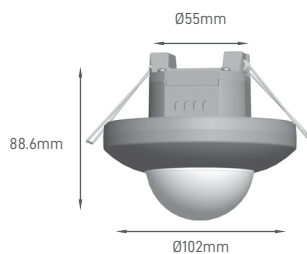

ST05DA3 DALI

IP	BEAM ANGLE	DETECTION DISTANCE	DELAY TIME	INSTALLATION HEIGHT	INSTALLATION	TYPE	SIZE	CUT-OUT	SKU
IP54	360°	20m Máx.	10s - 60min	2.2-6m	False Ceiling	Infrared	Ø102x88.6mm	Ø55mm	ILAR-02285