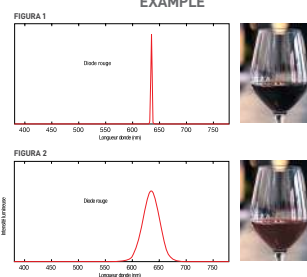

EXAMPLE

POWER	WAVE	TOTAL LUMINOUS FLUX (±5%)	THERMAL CONDUCTIVITY	BEAM ANGLE	IP	VOLTAGE	SIZE	MOUNTING TYPE	BODY MATERIAL	COLOR	SKU
20W		1200lm					1200xØ81mm				ILAR-01492
40W	590nm	2400lm	226 W/m-K	120°	IP69K	220-240V	1200xØ81mm	Surface / Surface	PMMA	White	ILAR-01129
60W		3600lm					1500xØ81mm				ILAR-01135