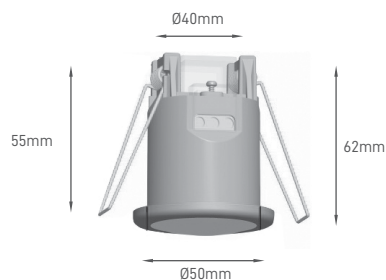

ST40A

IP	BEAM ANGLE	RATED LOAD	DETECTION DISTANCE	DELAY TIME	INSTALLATION HEIGHT	DIMMING	INSTALLATION	TYPE	SIZE	CUT-OUT	SKU
IP20	360°	800W	8m max	10S - 15min	2.2m-4m	No	False Ceiling	Infrared	Ø50x62mm	Ø40mm	ILAR-02054