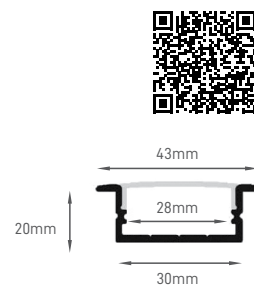

DIMENSIONS	LENGTH	BODY MATERIAL	SKU
(L) 43 x (A) 20 x (F) 30 x (I) 28mm	2m	Aluminium	ILAR-01199