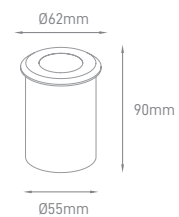

VINI

POWER	COLOR TEMPERATURE	TOTAL LUMINOUS FLUX (±5%)	BEAM ANGLE	IP	VOLTAGE	SIZE	CUT-OUT	MOUNTING TYPE	BODY MATERIAL	COLOR	SKU
3W	3000K	195lm	120°	IP67	12V	Ø62x90mm	Ø55mm	Inground	Inox 316	Inox 316	ILAR-01198