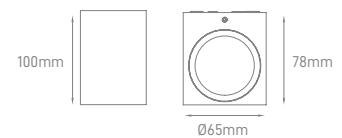

ALDER

POWER MAX 35W	TYPE OF BULB 1x GU10	IP IP65	VOLTAGE AC100-240V	SIZE 78x70x100mm	MOUNTING TYPE Surface	BODY MATERIAL Die-casting aluminium, Clear tempered glass	COLOR Grey	SKU ILAR-00811

*Lamps not included.