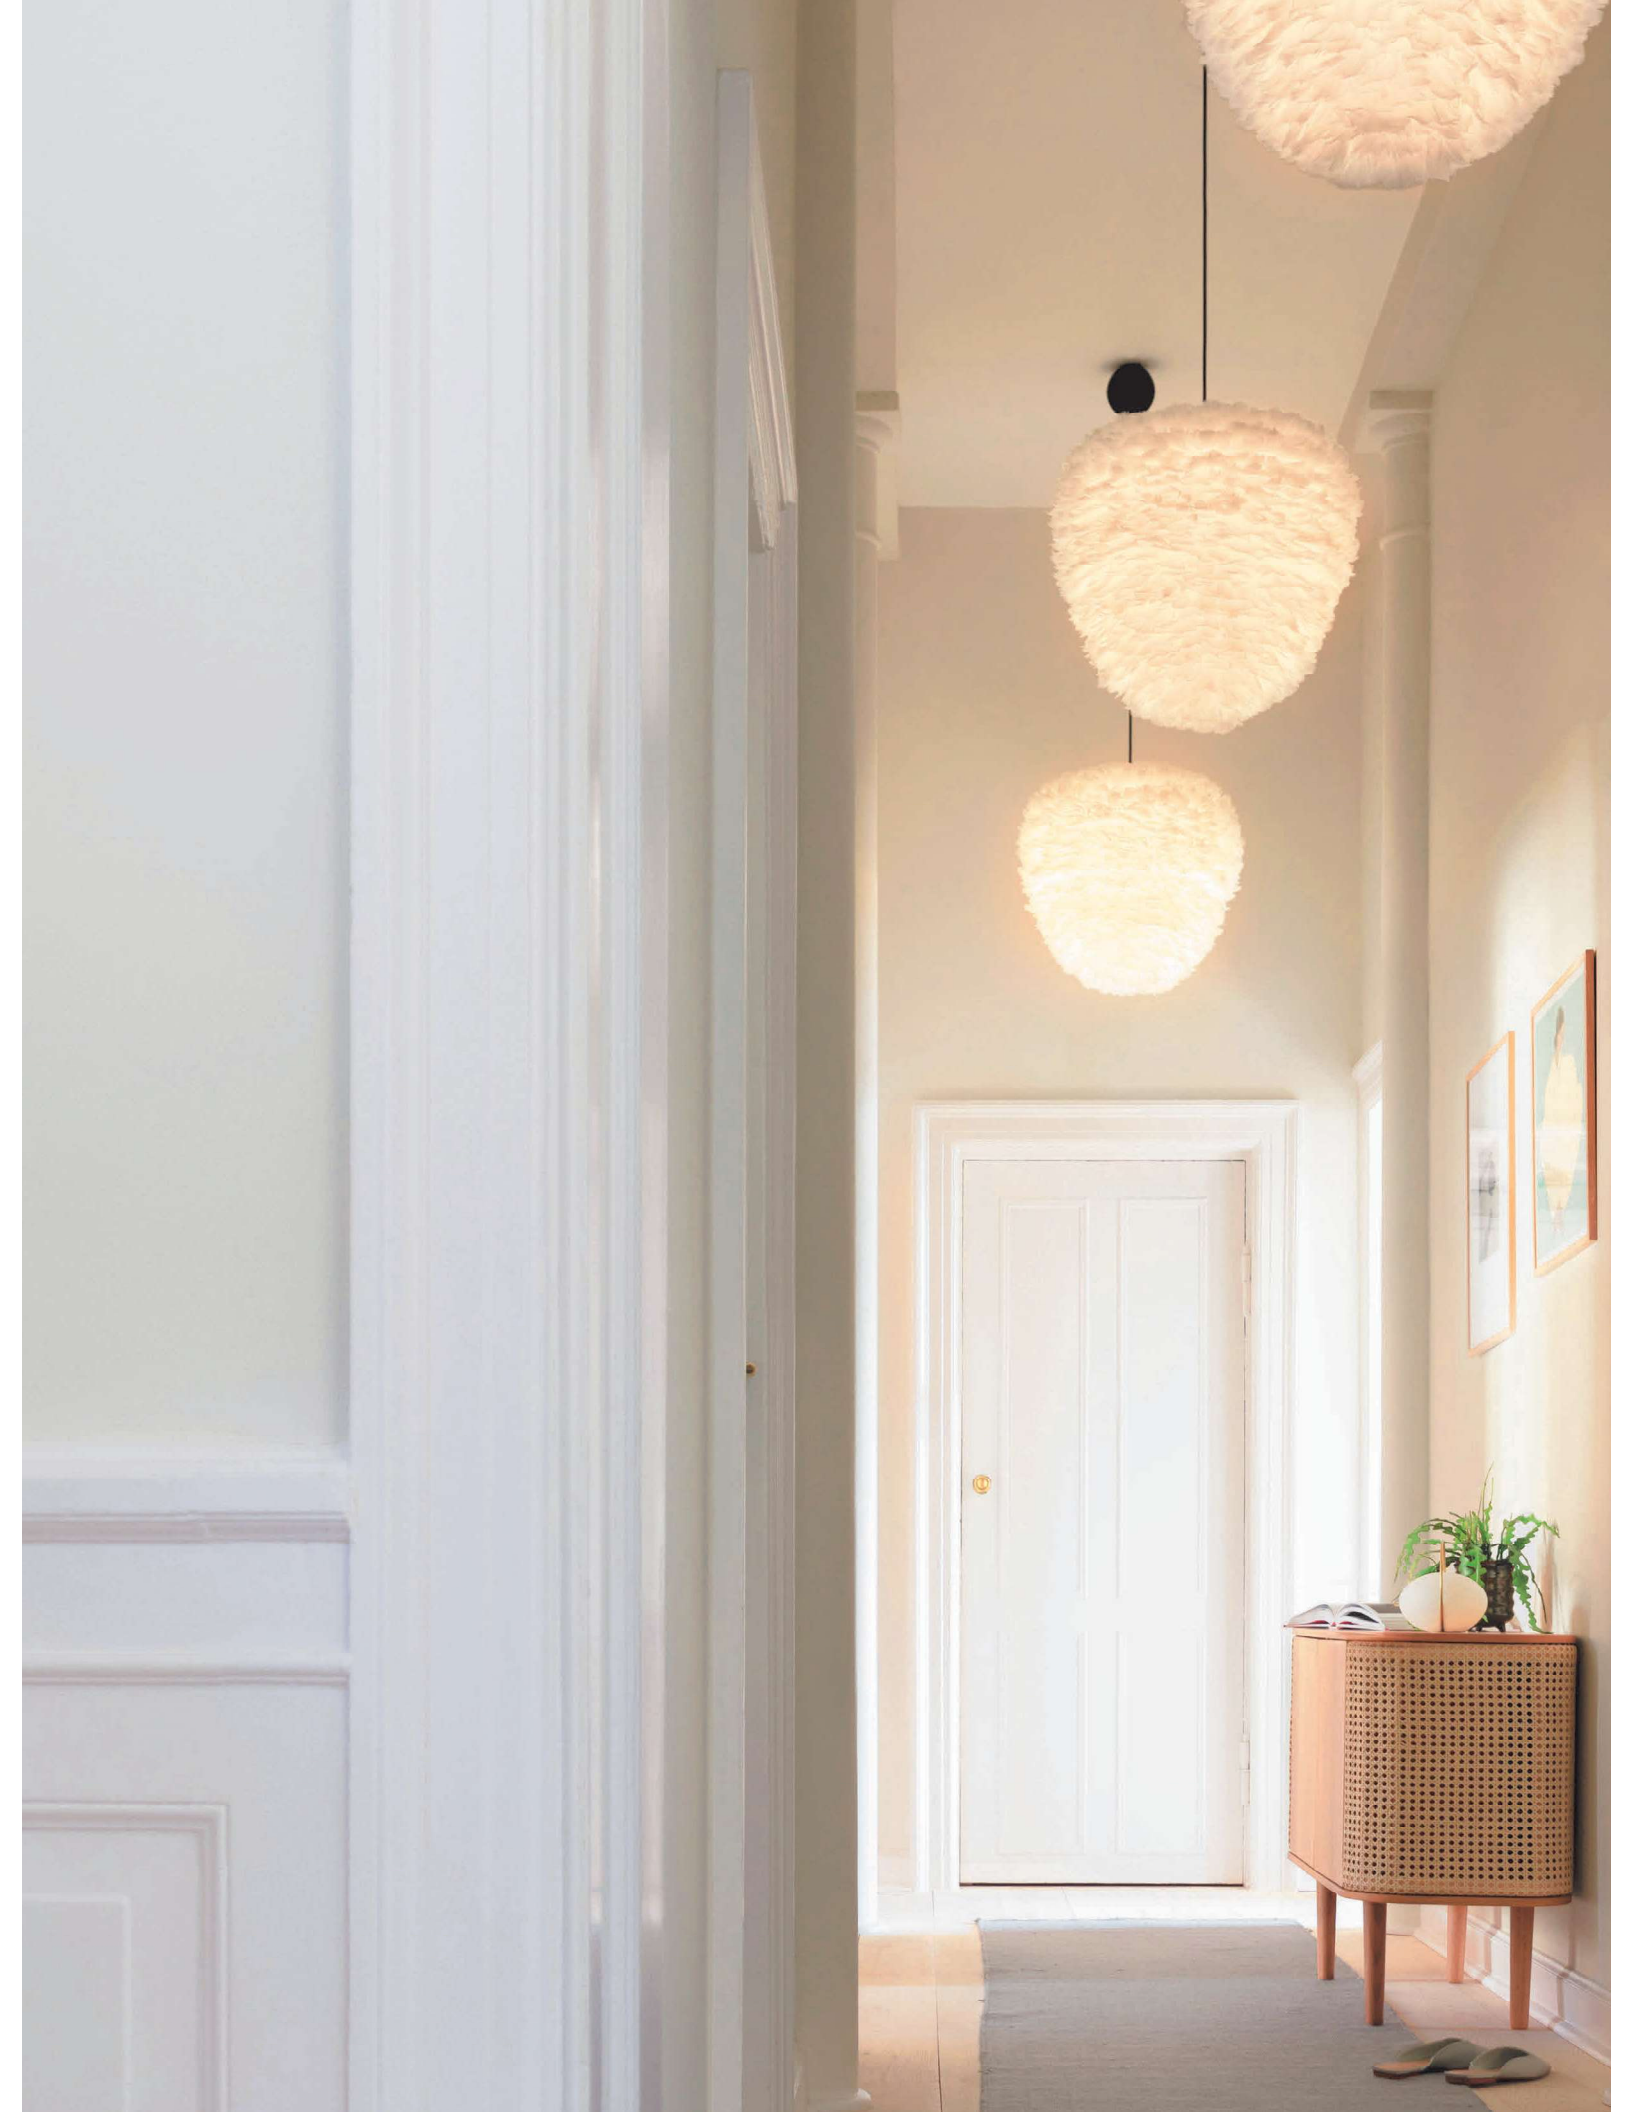

Eos is a flexible lampshade that can be used as a floor-, table- or pendant lamp. The lampshade can be combined with a large variety of UIMAGE lighting accessories: Santé family, Willow family, Tripod family or as a pendant hanging from Rosette, Cannonball or Cord Set.

The name Eos originates from Greek mythology, the goddess of the dawn, referencing how the lampshade looks like clouds in the sky. Eos Esther is available in five colours of three different sizes and can be mixed and matched in clusters to create mesmerizing clouds in the ceiling.

The lampshade can be rotated and hang from four different angles, extending the flexibility and visual effect of the lampshade.

The oval shape of Eos Esther makes for an elegant solution for the dining table as well as a soft and calm addition to any bedroom interior.