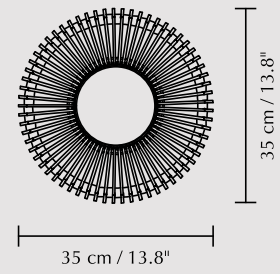

Clava Up Wood lampshade | large, dark oak