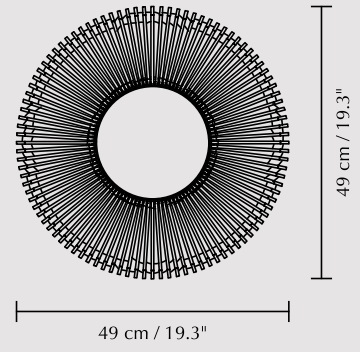

Clava Up Wood lampshade | large, dark oak