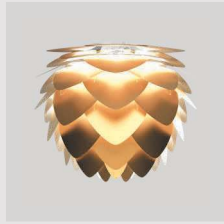

Aluvia mini | colours

EUR	199.00
DKK	1499.00
GBP	179.00
SEK	2199.00
USD	249.00

Brushed brass

medium	2121
mini	2122