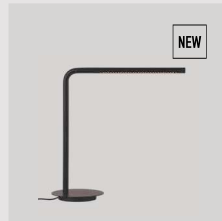

black

2236

NEW
COLOURS ADDED