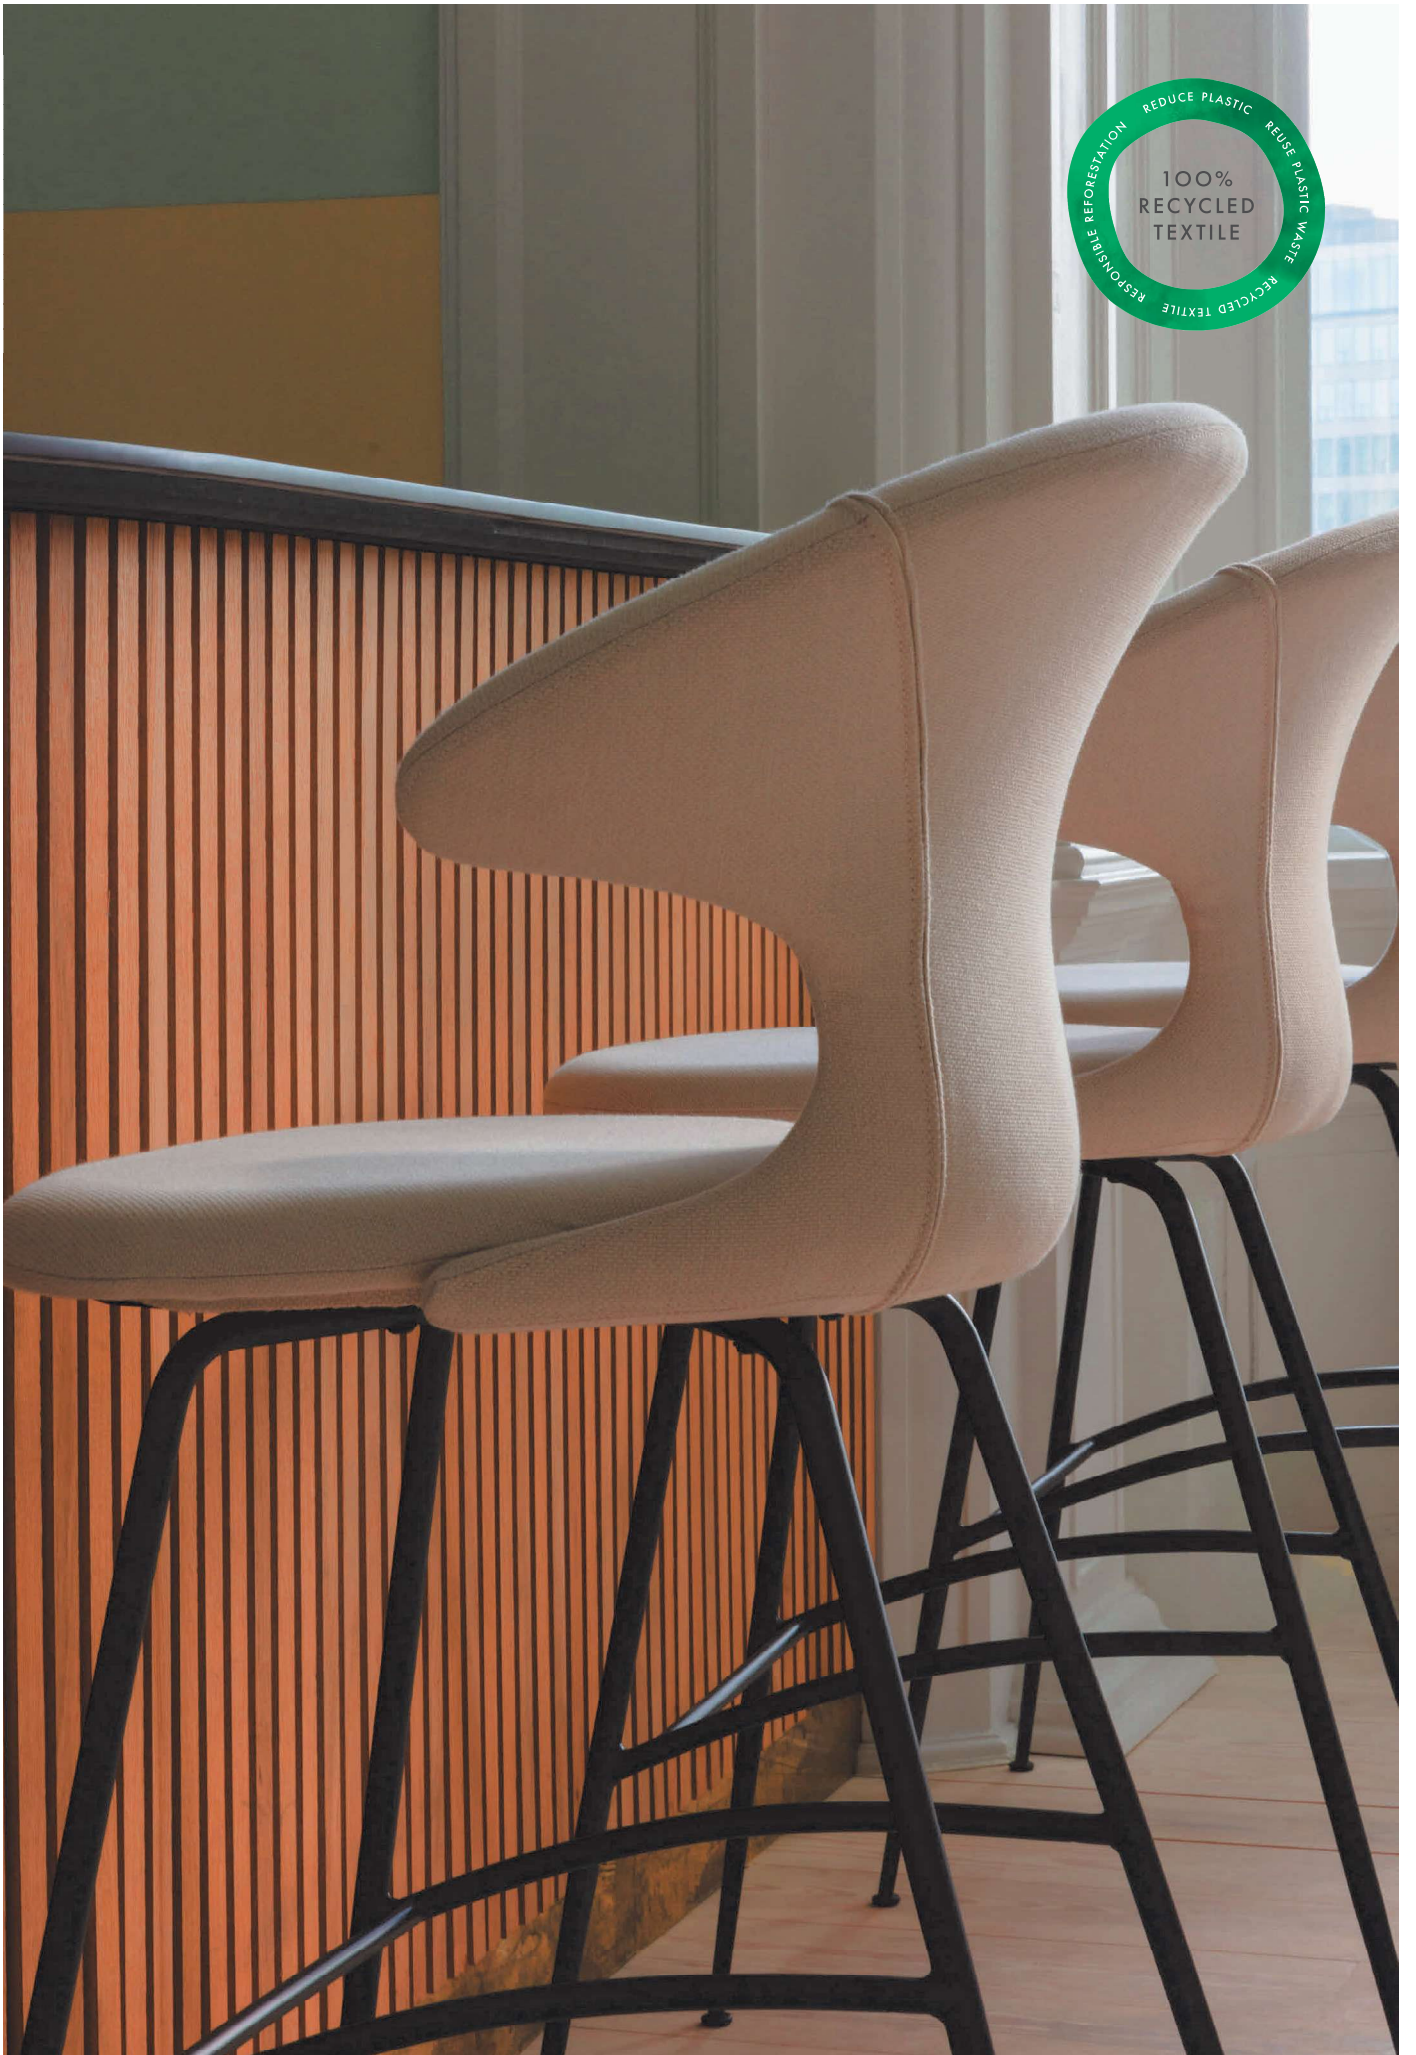

The Time Flies chairs are available as dining chairs, counter stools and bar stools with legs in brass, chrome or black.

Fabric specifications on pages 171 and 173.

Time Flies bar stool

Time Flies counter stool