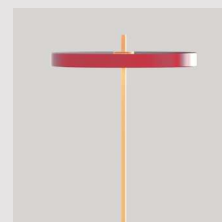

2339

ruby red

2341

black

2340

Asteria Plus | pendant lamp

Designed by: Søren Ravn Christensen
Materials: Steel, aluminium and acrylic
Specifications: Pendant lamp for indoor use only, 2.7 m black textile cord incl. Kelvin step 1: 3000 k Kelvin step 2: 2700 k Kelvin step 3: 2400 k