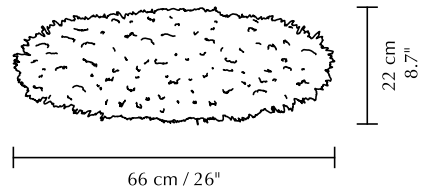

Eos Esther collection

By Søren Ravn Christensen

The name Eos originates from Greek mythology, the goddess of the dawn, referencing how the lampshade looks like clouds in the sky. Eos Esther is available in five colours of three different sizes and can be mixed and matched in clusters to create mesmerizing clouds in the ceiling.

The lampshade can be rotated and hang from four different angles, extending the flexibility and visual effect of the lampshade.

The oval shape of Eos Esther makes for an elegant solution for the dining table as well as a soft and calm addition to any bedroom interior.