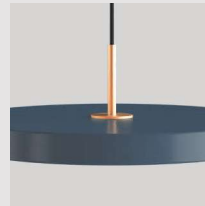

Anthracite grey

medium	2561
mini	2289