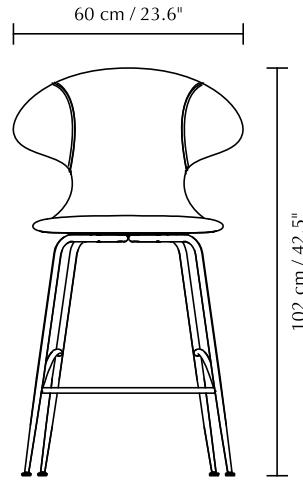

Time Flies counter stool