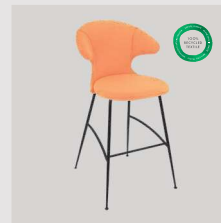

Tangerine

brass	590-06C5912-1
chrome	590-06C5912-2
black	590-06C5912-3