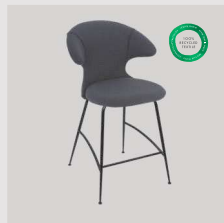

Shadow

brass	590-04C5913-1
chrome	590-04C5913-2
black	590-04C5913-3