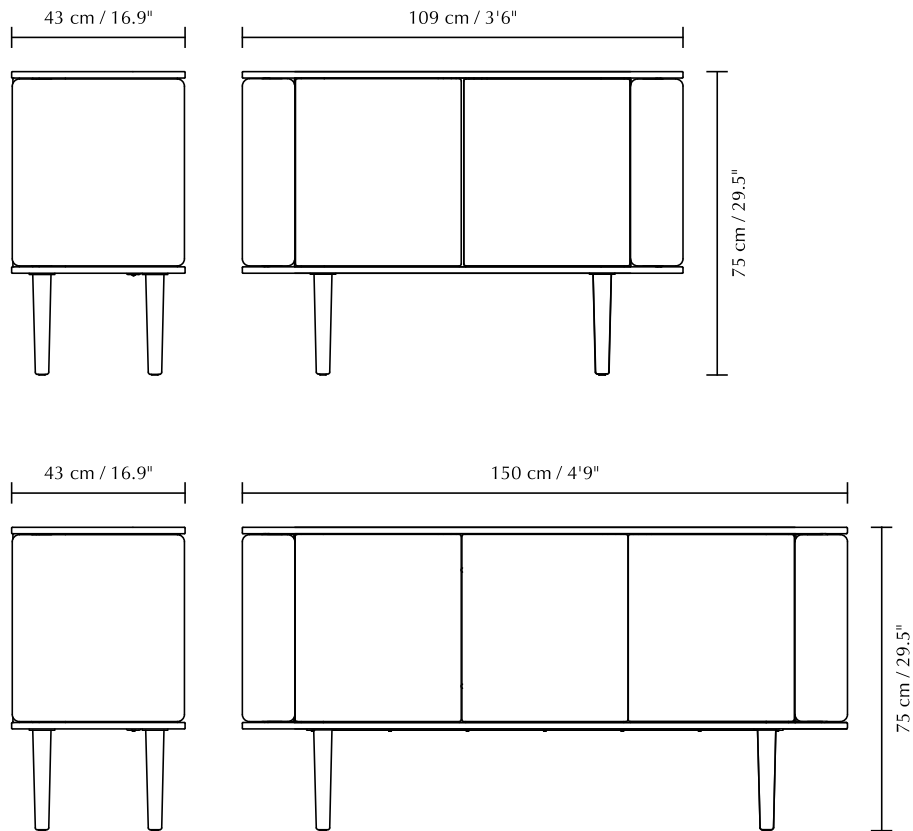

Treasures collection

By Jonas Søndergaard

Treasures is a customisable cabinet with a Nordic expression. The cabinet is made from veneered oak and the curved sides of the cabinet have a customisable covering that gives Treasures a soft, tactile touch.

The customisable sides of the cabinet open as wings that elegantly store your fine liqueur or books. Each of the storage compartments in the centre of the cabinet has one shelf, making it the perfect storage solution for your ceramics and porcelain.

Available in two sizes of 2- and 3-doors, in both natural, dark oak and black oak. The sides of the cabinet are available in Venetian cane, 100% recycled Horizons textile or leather, making the appearance flexible to match your personal style.

Fabric specifications on pages 171 and 173.