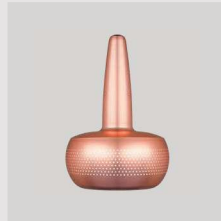

2110

brushed copper