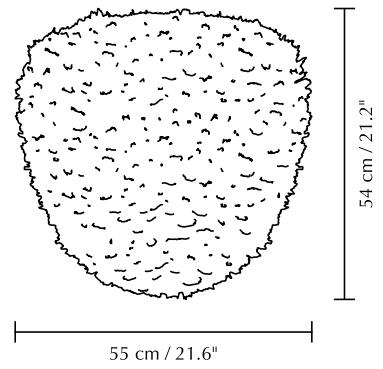

The lampshade can be rotated and hang from four different angles, extending the flexibility and visual effect of the lampshade.

The oval shape of Eos Esther makes for an elegant solution for the dining table as well as a soft and calm addition to any bedroom interior.