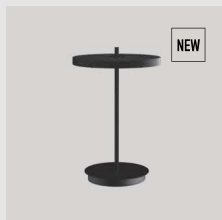

Asteria Move polished brass | polished steel

EUR	249.00
DKK	1799.00
GBP	229.00
SEK	2699.00
USD	329.00

Pearl white

with brass base	2500
with black base	2541

Black

with brass base	2504
with black base	2542

anthracite grey 2501