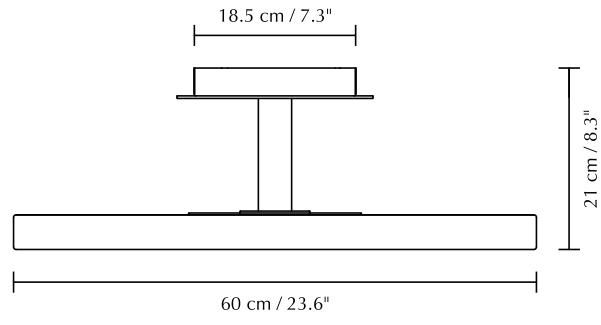

Asteria Up ceiling lamp | large, anthracite grey