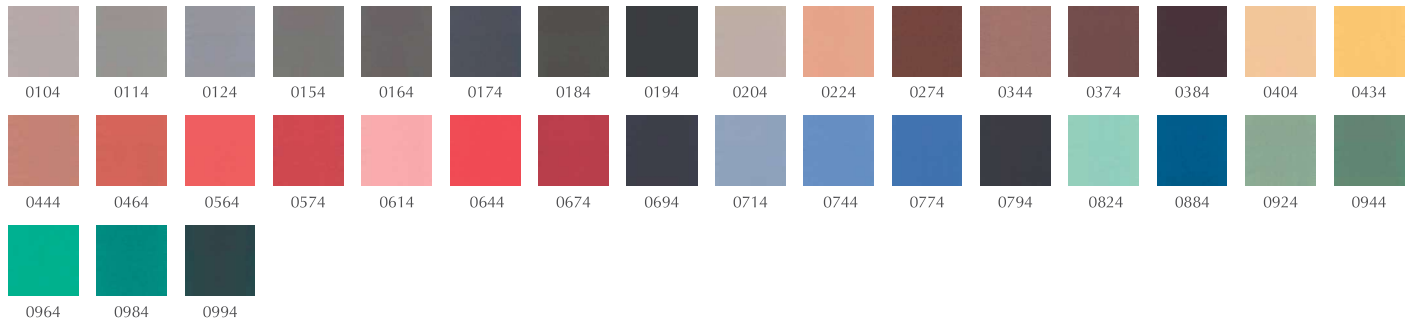

Reflect | Fabric from Kvadrat

Reflect is a sophisticated twill weave upholstery textile designed by Patricia Urquiola made from recycled polyester, with a natural expression and a particularly tactile touch. Unusual for a textile crafted from recycled fibres, Reflect has a particularly delicate and soft hand. Made from recycled polyester, it offers excellent functional performance, as well as a full scale of vibrant colours. The versatile palette for Reflect comprises 35 colourways and expresses confident colour combinations by matching warm notes with closely related nuances. Reflect is suitable for contract and private use.

Name: Reflect
Designer: Patricia Urquiola
Type: Upholstery
Pattern: Solid
Composition: 100% post-consumer recycled polyester
Weight: 430 g/lin.m
Width: 140 cm

Durability: 100.000 Martindale
Pilling: 4
Lightfastness: 6
Sustainability: Greenguard Gold, HPD, EPD
Manufactured in: Holland
Price: Upon request
Delivery time: Within 6 weeks