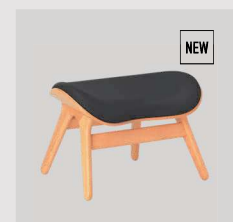

Brown

oak	5573C5573-11
dark oak	5873C5573-11
black oak	5105C5573-11

Black

oak	5573C5573-12
dark oak	5873C5573-12
black oak	5105C5573-12

Hope leather

Neck Rest | accessory for lounge chairs

Designed by: UIMAGE Design Team
Materials: Polyester and steel (plated brass)
Specifications: Fabric specifications on pages 171 and 173
Dimensions: h: 14.9 cm w: 32.3 cm d: 7 cm
Certifications: Global Recycled Standard STANDARD 100 by OEKO-TEX®