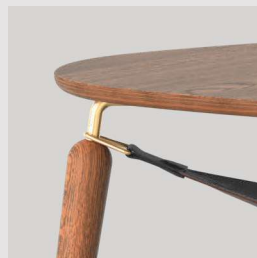

Hang Out

EUR	429.00
DKK	3199.00
GBP	399.00
SEK	4499.00
USD	499.00

oak | brass 5570

oak | steel 5579

dark oak | brass 5770

black oak | brass 5114

Duende | desk

Designed by: Anders Klem
Materials: Oak, MDF and steel
Specifications: Fabric specifications on pages 171 and 173
Dimensions: h: 74.9 cm w: 130 cm d: 67 cm