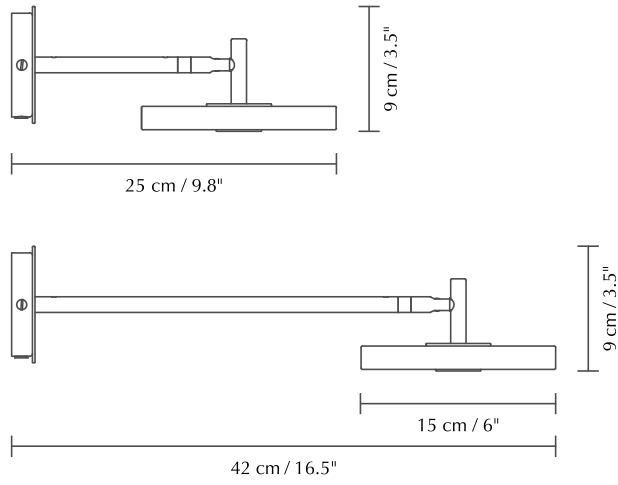

Asteria long wall lamp | nuance mist