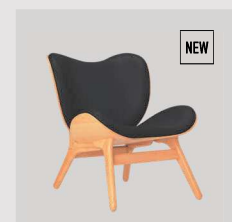

Brown

oak	5501C5501-11
dark oak	5700C5501-11
black oak	5102C5501-11

Black

oak	5501C5501-12
dark oak	5700C5501-12
black oak	5102C5501-12

Hope leather

A Conversation Piece tall | lounge chair

Designed by: Anders Klem
Materials: Solid oak, plywood, polyester, MDF and PUR
Specifications: Fabric specifications on pages 171-179. Fabrics from Sørensen Leather and Kvadrat are made-to-order. Please contact info@umage.com
Dimensions: h: 106 cm w: 73 cm d: 93 cm, seating h: 42.1 cm
Tests: EN 16139 Furniture – Seating (Level 1)
 ANSI/BIFMA X5.4 – Public and Lounge Seating
Certifications: Global Recycled Standard
 LEATHER STANDARD and STANDARD 100 by OEKO-TEX®