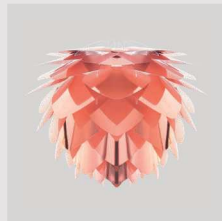

Copper

medium 2030
mini 2031

**Silvia medium | copper
brushed steel | brushed brass
black | brushed bronze | grey**

EUR	99.00
DKK	749.00
GBP	85.00
SEK	999.00
USD	119.00

**Silvia mini | copper
brushed steel | brushed brass
black | brushed bronze | grey**

EUR	69.00
DKK	499.00
GBP	59.00
SEK	749.00
USD	79.00