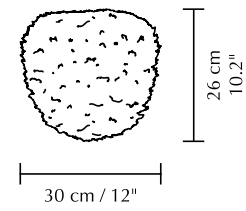

The lampshade can be rotated and hang from four different angles, extending the flexibility and visual effect of the lampshade.

The oval shape of Eos Esther makes for an elegant solution for the dining table as well as a soft and calm addition to any bedroom interior.