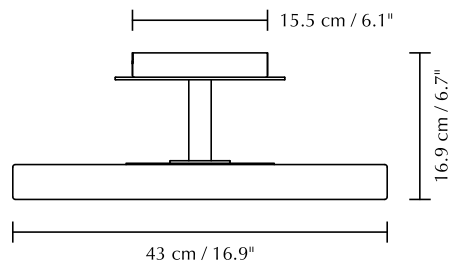

Asteria Up ceiling lamp | large, anthracite grey