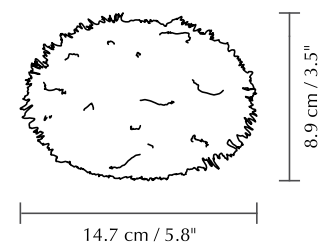

Eos Nano

By Søren Ravn Christensen

With characteristics similar to the other Eos lampshades, the soft look and small size of the Eos Nano make it a perfect fit for playful clusters in the nursery. Hanging a mobile of fairy lights above the changing table or cradle will, by certainty, mesmerize the little ones.

Hanging in clusters in the living room corner or side by side in a narrow hallway, the Eos Nano will create a captivating and tactile expression in the home.

The lampshade is handmade from natural, RDS-certified goose feathers and offers a welcoming glow that adds personality to any interior. The Eos Nano reminisces fluffy clouds in the sky and blooming white Sakura flowers – creating a serene and natural atmosphere to the home.

Combine the Eos Nano with our Idea 2W G4 bulb and Rosette Mini, Rosette Mini cluster 3 or Rosette Mini cluster 5 for a complete lamp.