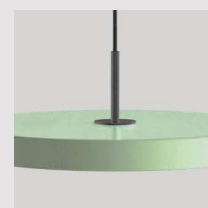

Asteria with black top

medium	2567C4173
mini	2295C4175