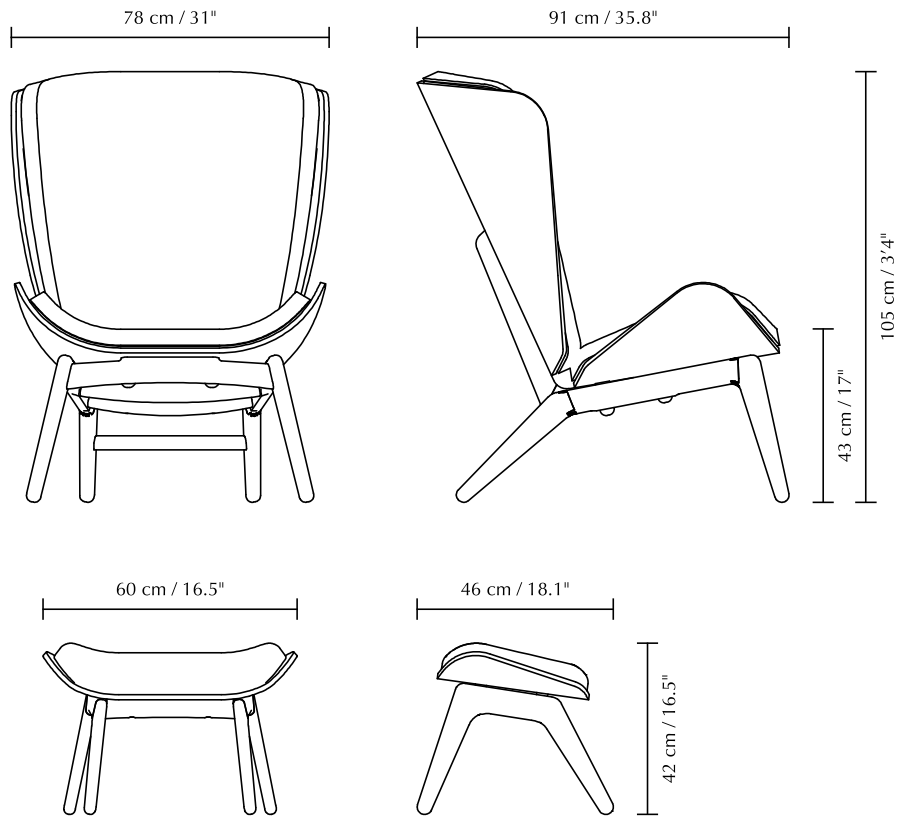

When you buy this product we will plant a tree