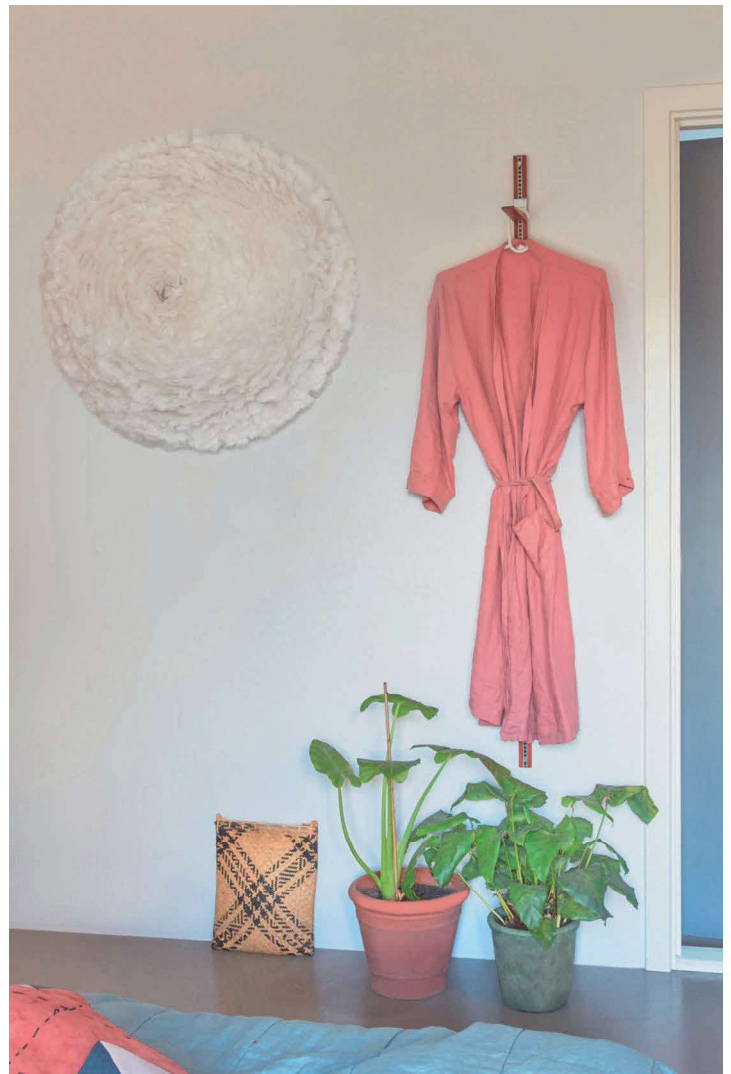

Eos Up lampshade | large, white

Eos Up collection

By Søren Ravn Christensen

Designed to be mounted directly on the ceiling or wall, the Eos Up is the perfect companion for narrow spaces, a living room, a hallway or as a tactile extension to your gallery wall.

Handmade from all-natural, RDS-certified goose feathers, Eos Up offers a soft and welcoming glow, adding texture and personality to any interior.

Just mount it directly on your wall or ceiling and let it brighten your life!
Available in white in mini, medium and large.