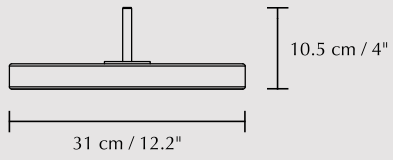

Asteria lamp | mini, nuance olive