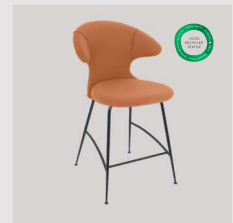

Caramel

brass	590-08C5913-1
chrome	590-08C5913-2
black	590-08C5913-3