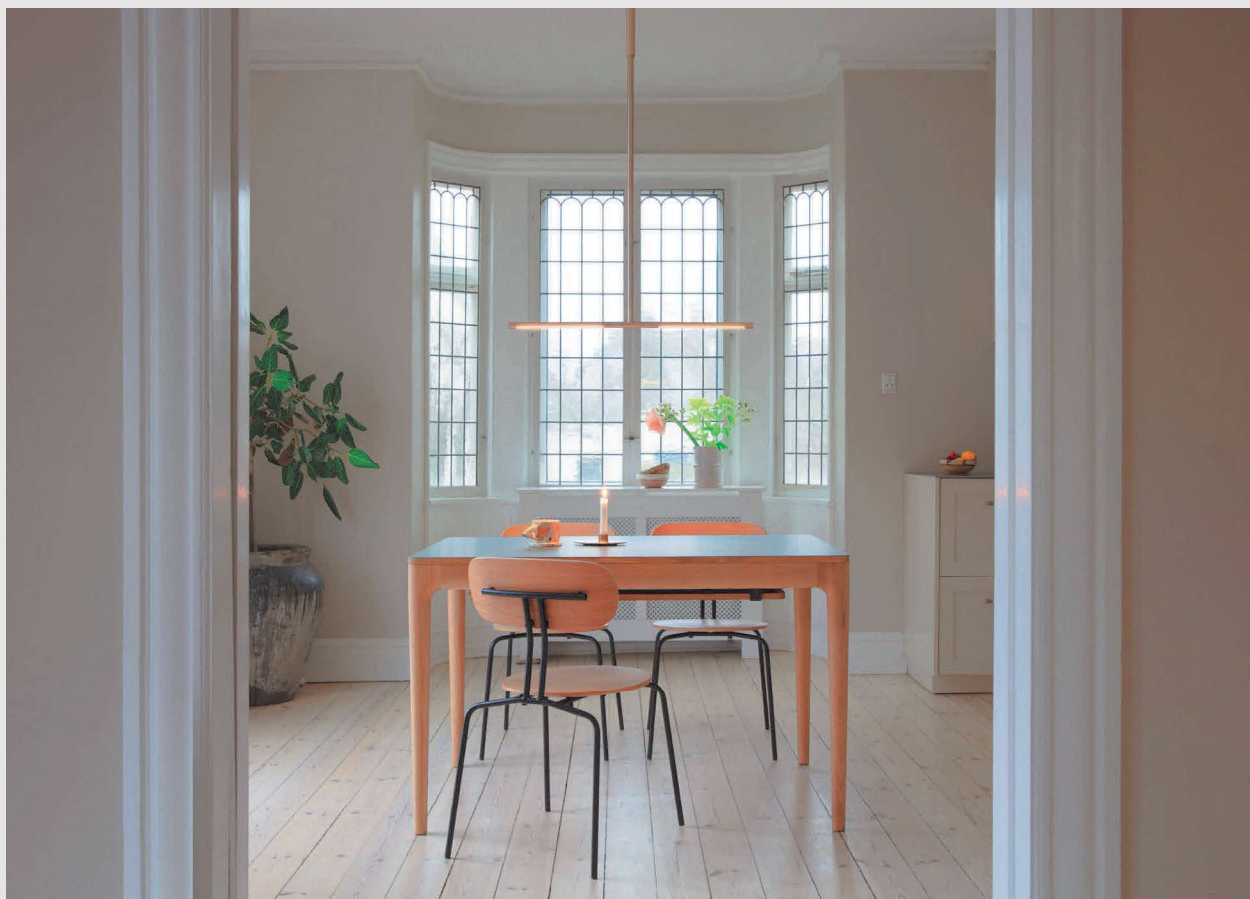

When you buy this product
we will plant a tree

Heart'n'Soul dining table 120 | oak, moss green

Curious chair | black

Omni pendant lamp | plated brass