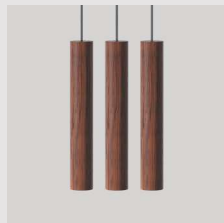

Chimes | pendant lamp

Designed by: Asger Risborg Jakobsen
Material: Oak
Specifications: Pendant lamp for indoor use only, 3 m black cord incl., 2W LED panel built-in, non-dimmable, 50000 lighting hours, 3000 k, 220 lm, CRI 80
Dimensions: ø: 3.4 cm h: 22 cm
Warranty: 10-year warranty against manufacturer defects
Markings: CE, UKCA (for indoor use), IP2X and cETLus certified

2165

2167

2265

Chimes

EUR	79.00
DKK	599.00
GBP	69.00
SEK	849.00
USD	89.00

Chimes cluster 3 | pendant lamp

Designed by: Asger Risborg Jakobsen
Material: Oak
Specifications: Pendant lamp for indoor use only, 3 m black cord incl., 2W LED panel built-in, non-dimmable, 50000 lighting hours, 3000 k, 220 lm, CRI 80
Dimensions: ø: 3.4 cm h: 22 cm
Warranty: 10-year warranty against manufacturer defects
Markings: CE, UKCA (for indoor use), IP2X and cETLus certified

dark oak

2230

2231

2232

Chimes cluster 3

EUR	229.00
DKK	1699.00
GBP	199.00
SEK	2399.00
USD	249.00

Chimes tall | pendant lamp

Designed by: Asger Risborg Jakobsen
Material: Oak
Specifications: Pendant lamp for indoor use only, 3 m black cord incl., 2W LED panel built-in, non-dimmable, 50000 lighting hours, 3000 k, 220 lm, CRI 80
Dimensions: ø: 3.4 cm h: 44 cm
Warranty: 10-year warranty against manufacturer defects
Markings: CE, UKCA (for indoor use), IP2X and cETLus certified

2233

2234

2235

Chimes tall

EUR	149.00
DKK	1099.00
GBP	129.00
SEK	1599.00
USD	199.00