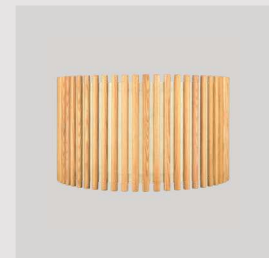

Forget Me Not | lampshade

Designed by: Magnus Nero & Ingemar Jönsson
Materials: Oak
Specifications: Pendant lamp, lightsource max 2W LED G4 12V DC (not included)
Compatible with Rosette Mini G4 cord set
Dimensions: Forget Me Not large ø: 38 cm h: 11 cm
Forget Me Not medium ø: 28 cm h: 7 cm
Forget Me Not mini ø: 19 cm h: 4 cm

Forget Me Not large

EUR	169.00
DKK	1249.00
GBP	149.00
SEK	1899.00
USD	249.00

Oak

large	2227
medium	2224
mini	2219

Forget Me Not medium

EUR	109.00
DKK	799.00
GBP	99.00
SEK	1199.00
USD	159.00

Dark oak

large	2228
medium	2225
mini	2220

Forget Me Not mini

EUR	69.00
DKK	519.00
GBP	59.00
SEK	749.00
USD	99.00

Black oak

large	2229
medium	2226
mini	2221

Komorebi | lampshade

Designed by: Magnus Nero & Ingemar Jönsson
Materials: Solid oak, MDF and polyester
Specifications: Pendant, floor and table lamp, lightsource max 15W LED E27 / E26 (not included)
Dimensions: Komorebi large ø: 51.9 cm h: 26 cm
h: 26 cm w: 40.9 cm d: 40.9 cm
Komorebi medium ø: 29.1 cm h: 26 cm
h: 26 cm w: 27.5 cm d: 27.5 cm
Komorebi mini ø: 10.8 cm h: 26 cm
h: 26 cm w: 50.6 cm d: 31.1 cm
h: 26 cm w: 33 cm d: 20.7 cm

Komorebi large

EUR	399.00
DKK	2999.00
GBP	349.00
SEK	4399.00
USD	499.00

Oak | circle base

large	2251C2251-1
medium	2250C2250-1
mini	2249

Komorebi medium

EUR	269.00
DKK	1999.00
GBP	239.00
SEK	2899.00
USD	349.00

Oak | square base

large	2251C2251-2
medium	2250C2250-2

Komorebi mini

EUR	99.00
DKK	699.00
GBP	89.00
SEK	1099.00
USD	149.00

Oak | rectangular base

large	2251C2251-3
medium	2250C2250-3

Dark oak | circle base

large	2254C2254-1
medium	2253C2253-1
mini	2252

Dark oak | square base

large	2254C2254-2
medium	2253C2253-2

Dark oak | rectangular base

large	2254C2254-3
medium	2253C2253-3