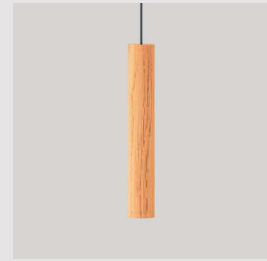

2257

Find inspiration on page 10

Audrey floor	
EUR	399.00
DKK	2999.00
GBP	349.00
SEK	4599.00
USD	499.00

Chimes | pendant lamp

Designed by: Asger Risborg Jakobsen
Material: Oak
Specifications: Pendant lamp for indoor use only, 3 m black cord incl., 2W LED panel built-in, non-dimmable, 50000 lighting hours, 3000 k, 220 lm, CRI 80
Dimensions: ø: 3.4 cm h: 22 cm
Warranty: 10-year warranty against manufacturer defects
Markings: CE, UKCA (for indoor use), IP2X and cETLus certified