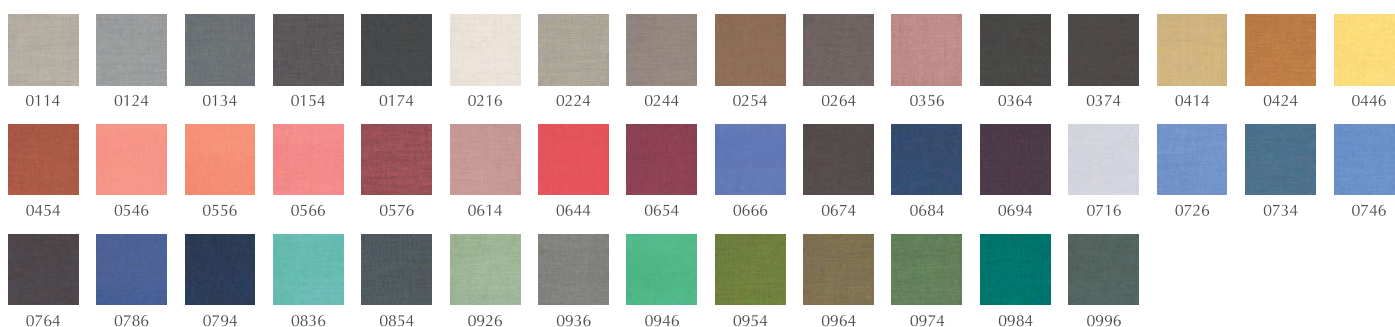

Kvadrat

Canvas 2 | Fabric from Kvadrat

Canvas is a vibrant woollen upholstery fabric created by Giulio Ridolfo. Particularly well-suited to large surfaces thanks to its pronounced structure, it features a soft weave and an expanded palette inspired by the landscapes of Skagen, Denmark. The melange yarn used to craft Canvas combines three colours, with six hues in every colourway. Consequently, the fabric offers exceptional colour richness and an intriguing expression. From a distance, it has the calm surface of a unicoloured fabric. But, get closer, and shimmering colour nuances, delicate contrasts and an elegant structure emerge.

Name: Canvas 2
Designer: Giulio Ridolfo
Type: Upholstery
Pattern: Solid
Composition: 90% new wool (worsted), 10% nylon
Weight: 480 g/lin.m
Width: 140 cm

Durability: 100.000 Martindale
Pilling: 4
Lightfastness: 5-7
Sustainability: Complies with EU Ecolabel "The Flower"
Manufactured in: United Kingdom
Price: Upon request
Delivery time: Within 6 weeks