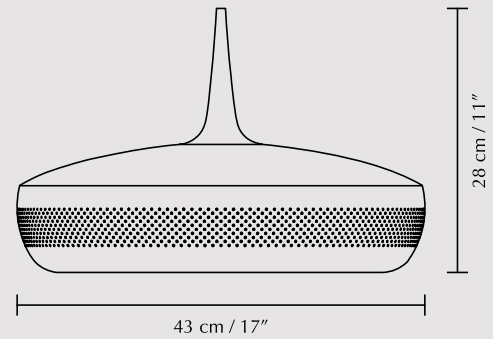

Clava collection

By Søren Ravn Christensen

The Clava collection consists of two pendant lampshades; Clava and Clava Dine.

The Clava lampshade and the Clava Dine lampshade are made from aluminium with small symmetric holes that supply a mesmerising look to the surroundings. The perforated holes and graceful, curved silhouettes add an exclusive and elegant touch to the design while being a nostalgic retro reference to the 70s.

Where Clava is a smaller lamp suitable to hang in clusters in corners of the home or above the kitchen counter, Clava Dine is bigger and perfect for hanging above the dining or coffee table.

Both designs are available in a variety of calm and vivid, bold colours.