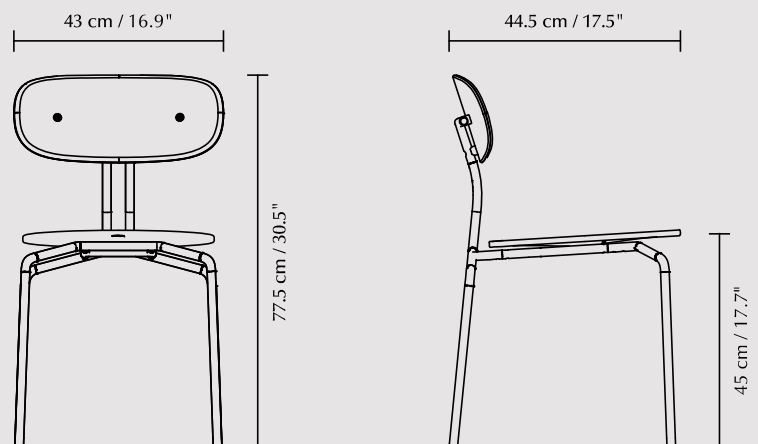

Curious

By Luigi Vittorio Cittadini

Curious is a stackable chair with a light, minimalistic and elegant expression. Made from oak veneer, Curious is available with brass and black legs with the option of a seat cushion to enhance comfort. The seat cushion is available in 17 bespoke colours of the new 100% recycled Horizons fabric and in brown or white of the Teddy Bear fabric.

The French-Italian designer behind Curious, Luigi Vittorio Cittadini, has a background from Politecnico di Milano and several years of work for design studios in Milan. This translates to all aspects of his designs and results in designs with an ironic edge, a poetic contrast and a touch of Italian design tradition.

The curious chair is designed to suit countless settings and purposes and will look great in the home, hospitality venues, and offices. Have them as a part of a dining setup in the kitchen, use them in restaurants or small coffee shops or let them elevate your dining room setting.

The stackable element of the chair makes it perfect for public spaces, waiting rooms or large conference halls, where storing the chairs in a small place is sometimes needed.

Fabric specifications on pages 171 and 173.