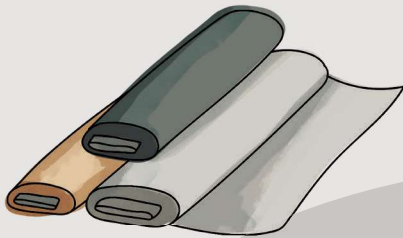

FINE YARN

Plastic flakes are transformed into polyester yarn