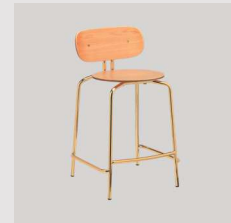

brass legs 5918-1C719-02
 black legs 5918-3C719-02

Sterling

brass legs 5918-1C719-03
 black legs 5918-3C719-03

Shadow

brass legs 5918-1C719-04
 black legs 5918-3C719-04

Horizons S

Curious | counter stool

Designed by: Luigi Vittorio Cittadini
Materials: Plywood and steel
Specifications: Add cushion to create a new look and style for the design and find the perfect match for your home. This chair is sold with or without cushion. Fabric specifications for the cushions on pages 167 and 169
Dimensions: h: 88.7 cm w: 49 cm d: 51 cm, seating h: 65 / 66.6 cm
Test: EN 16139 Furniture – Seating (Level 1)
 ANSI/BIFMA X5.4 – Public and Lounge Seating
Certifications: Global Recycled Standard
 STANDARD 100 by OEKO-TEX®