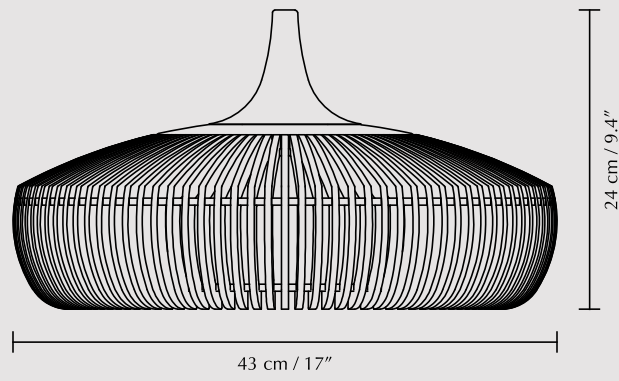

Where Clava is a smaller lamp suitable to hang in clusters in corners of the home or above the kitchen counter, Clava Dine is bigger and perfect for hanging above the dining or coffee table.

Both designs are available in a variety of calm and vivid, bold colours.