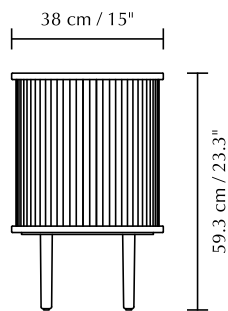

When you buy this product we will plant a tree