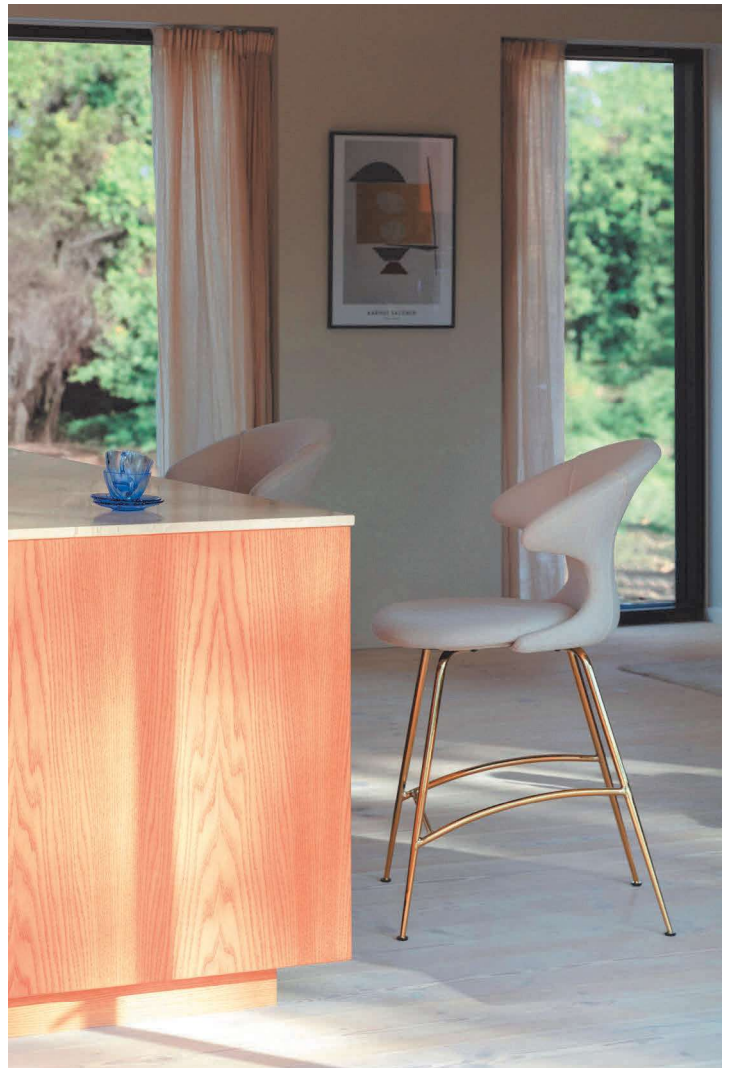

The Time Flies chairs are available as dining chairs, counter stools and bar stools with legs in brass, chrome or black.

Fabric specifications on pages 171 and 173.

Time Flies bar stool

Time Flies counter stool