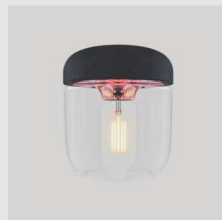

Black | polished copper

2083