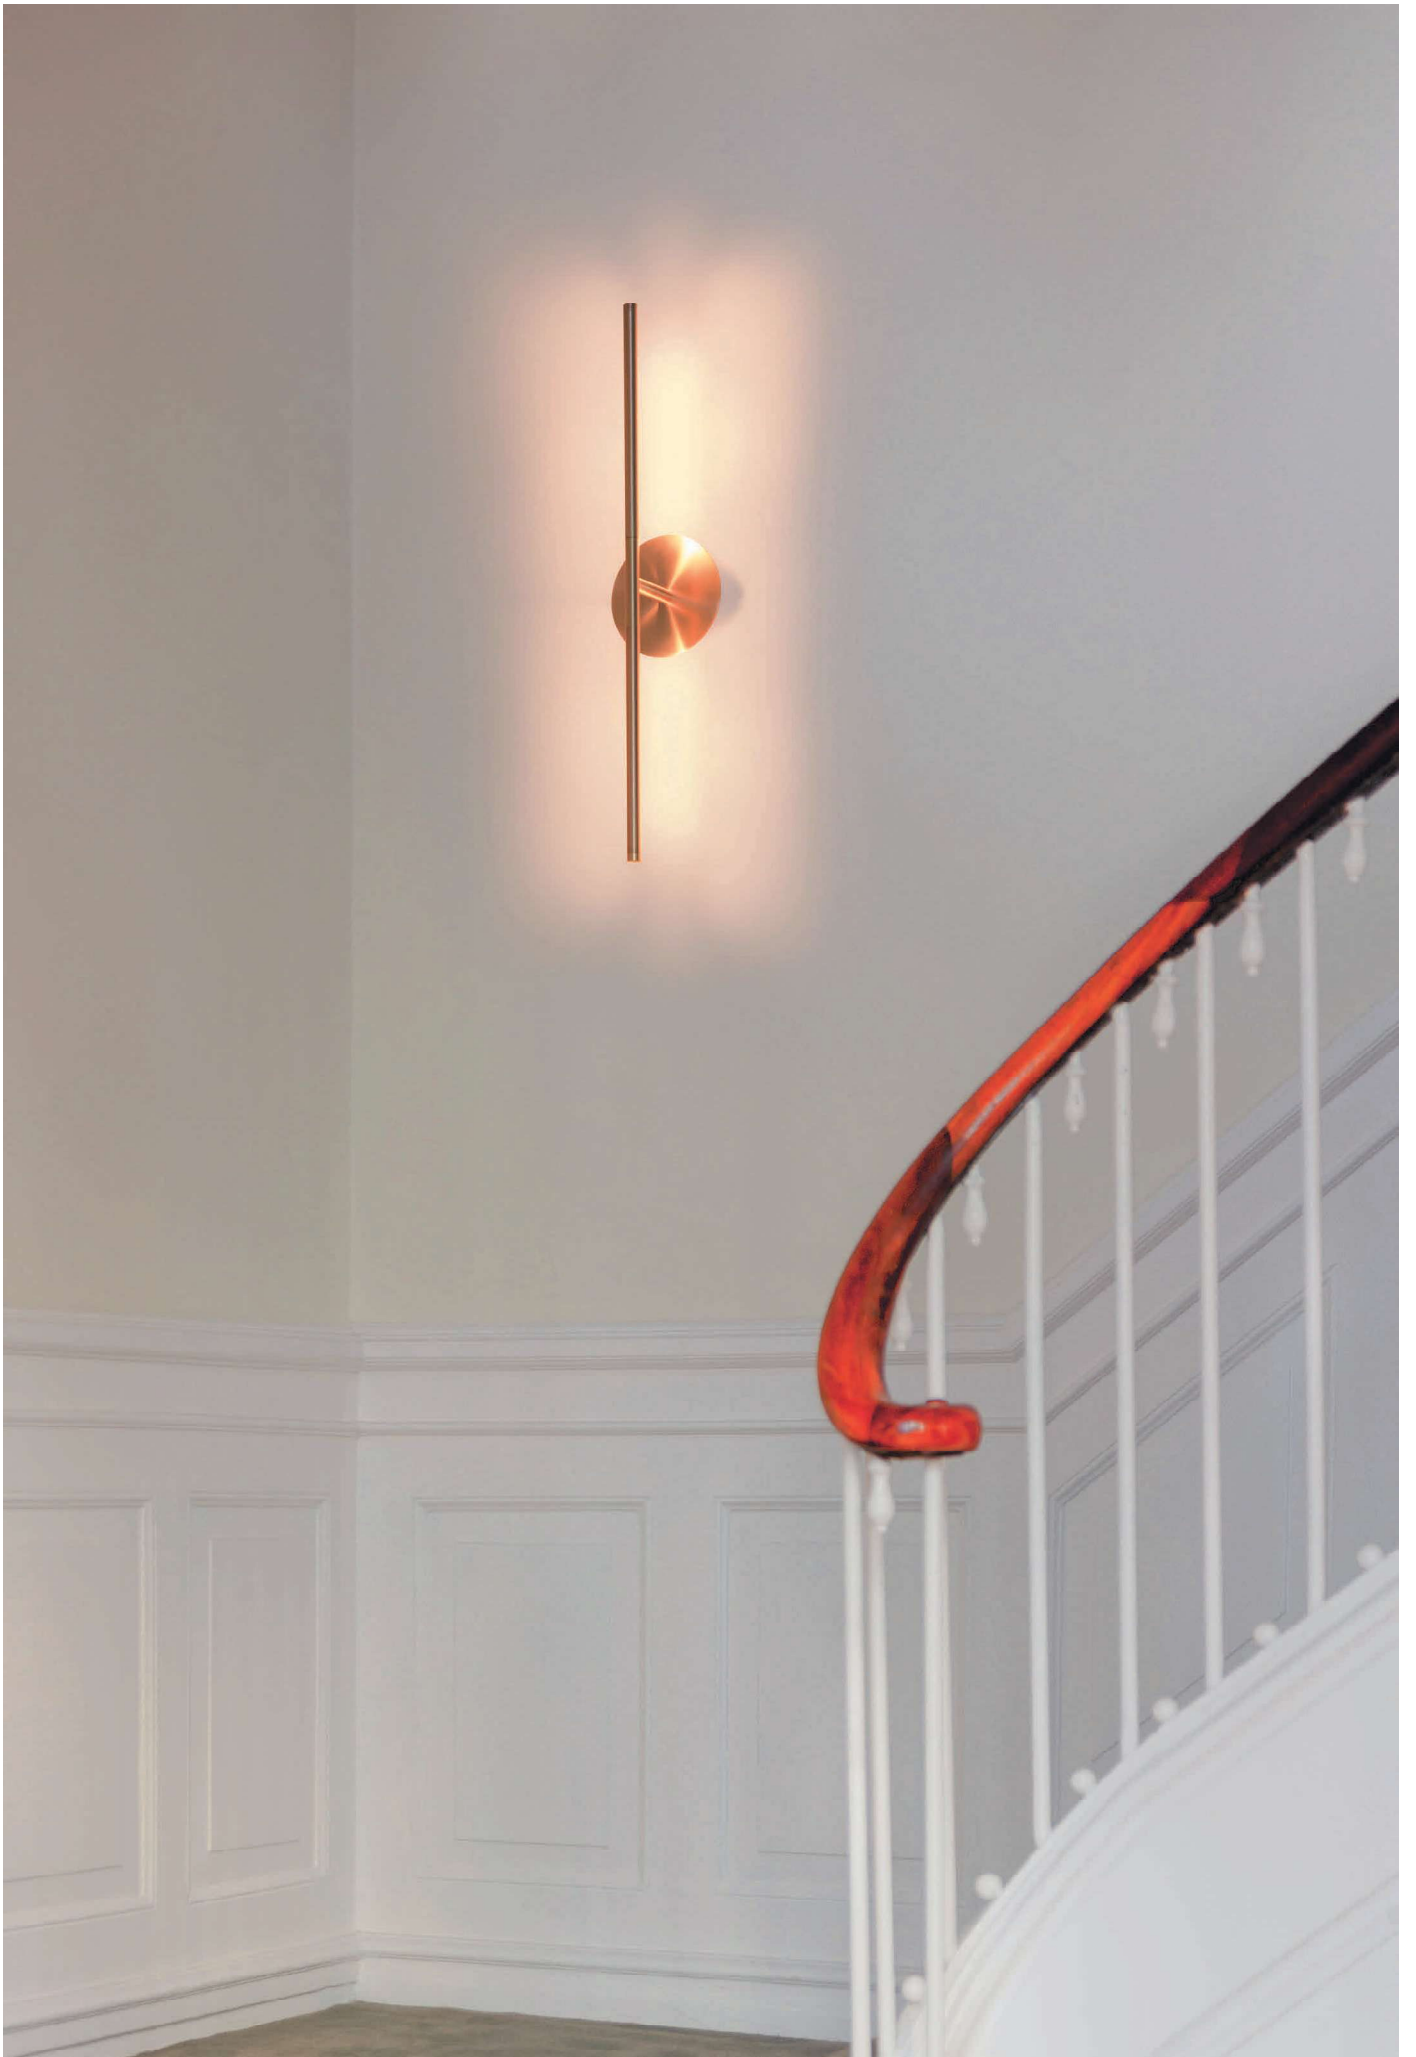

Audrey table lamp

When you buy this product
we will plant a tree

Hazel Branch pendant lamp 100 | black, brushed steel

Has a hidden, integral USB-port to charge your phone or tablet

Brighter Days lampshade | steel