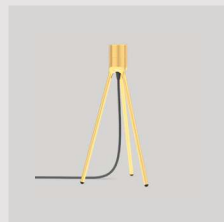

Brushed brass

table lamp 4205