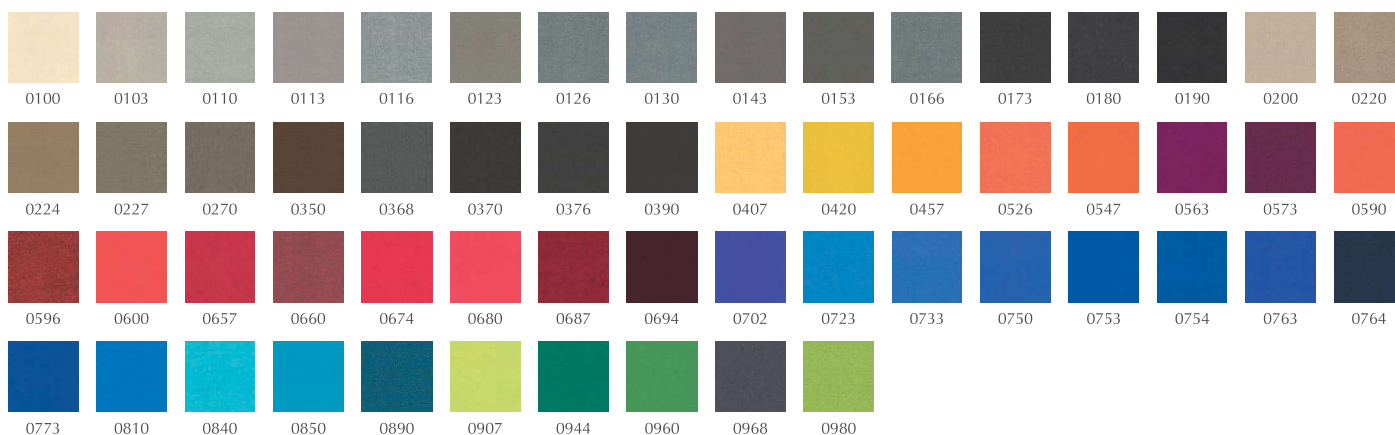

Hallingdal 65 | Fabric from Kvadrat

Kvadrat's first textile 'Hallingdal' has become the archetype of woollen textiles. The very durable upholstery fabric was originally designed in 1965 by Nanna Ditzel, and is now available in a version with an updated colour scale: Hallingdal 65. Hallingdal 65 is made of wool and viscose, which complement each other well: the wool provides excellent durability and flexibility, whilst the viscose adds brilliance and depth to the colour. Both materials are dyed before they are spun, which highlights the rich texture of the fabric.

Name: Hallingdal 65
Designer: Nanna Ditzel
Type: Upholstery
Pattern: Solid
Composition: 70% new wool 30% viscose
Weight: 795 g/lin.m
Width: 130 cm

Durability: 100.000 Martindale
Pilling: 3-4
Lightfastness: 7
Sustainability: EU Ecolabel, Greenguard Gold, HPD, EPD
Manufactured in: Norway
Price: Upon request
Delivery time: Within 6 weeks