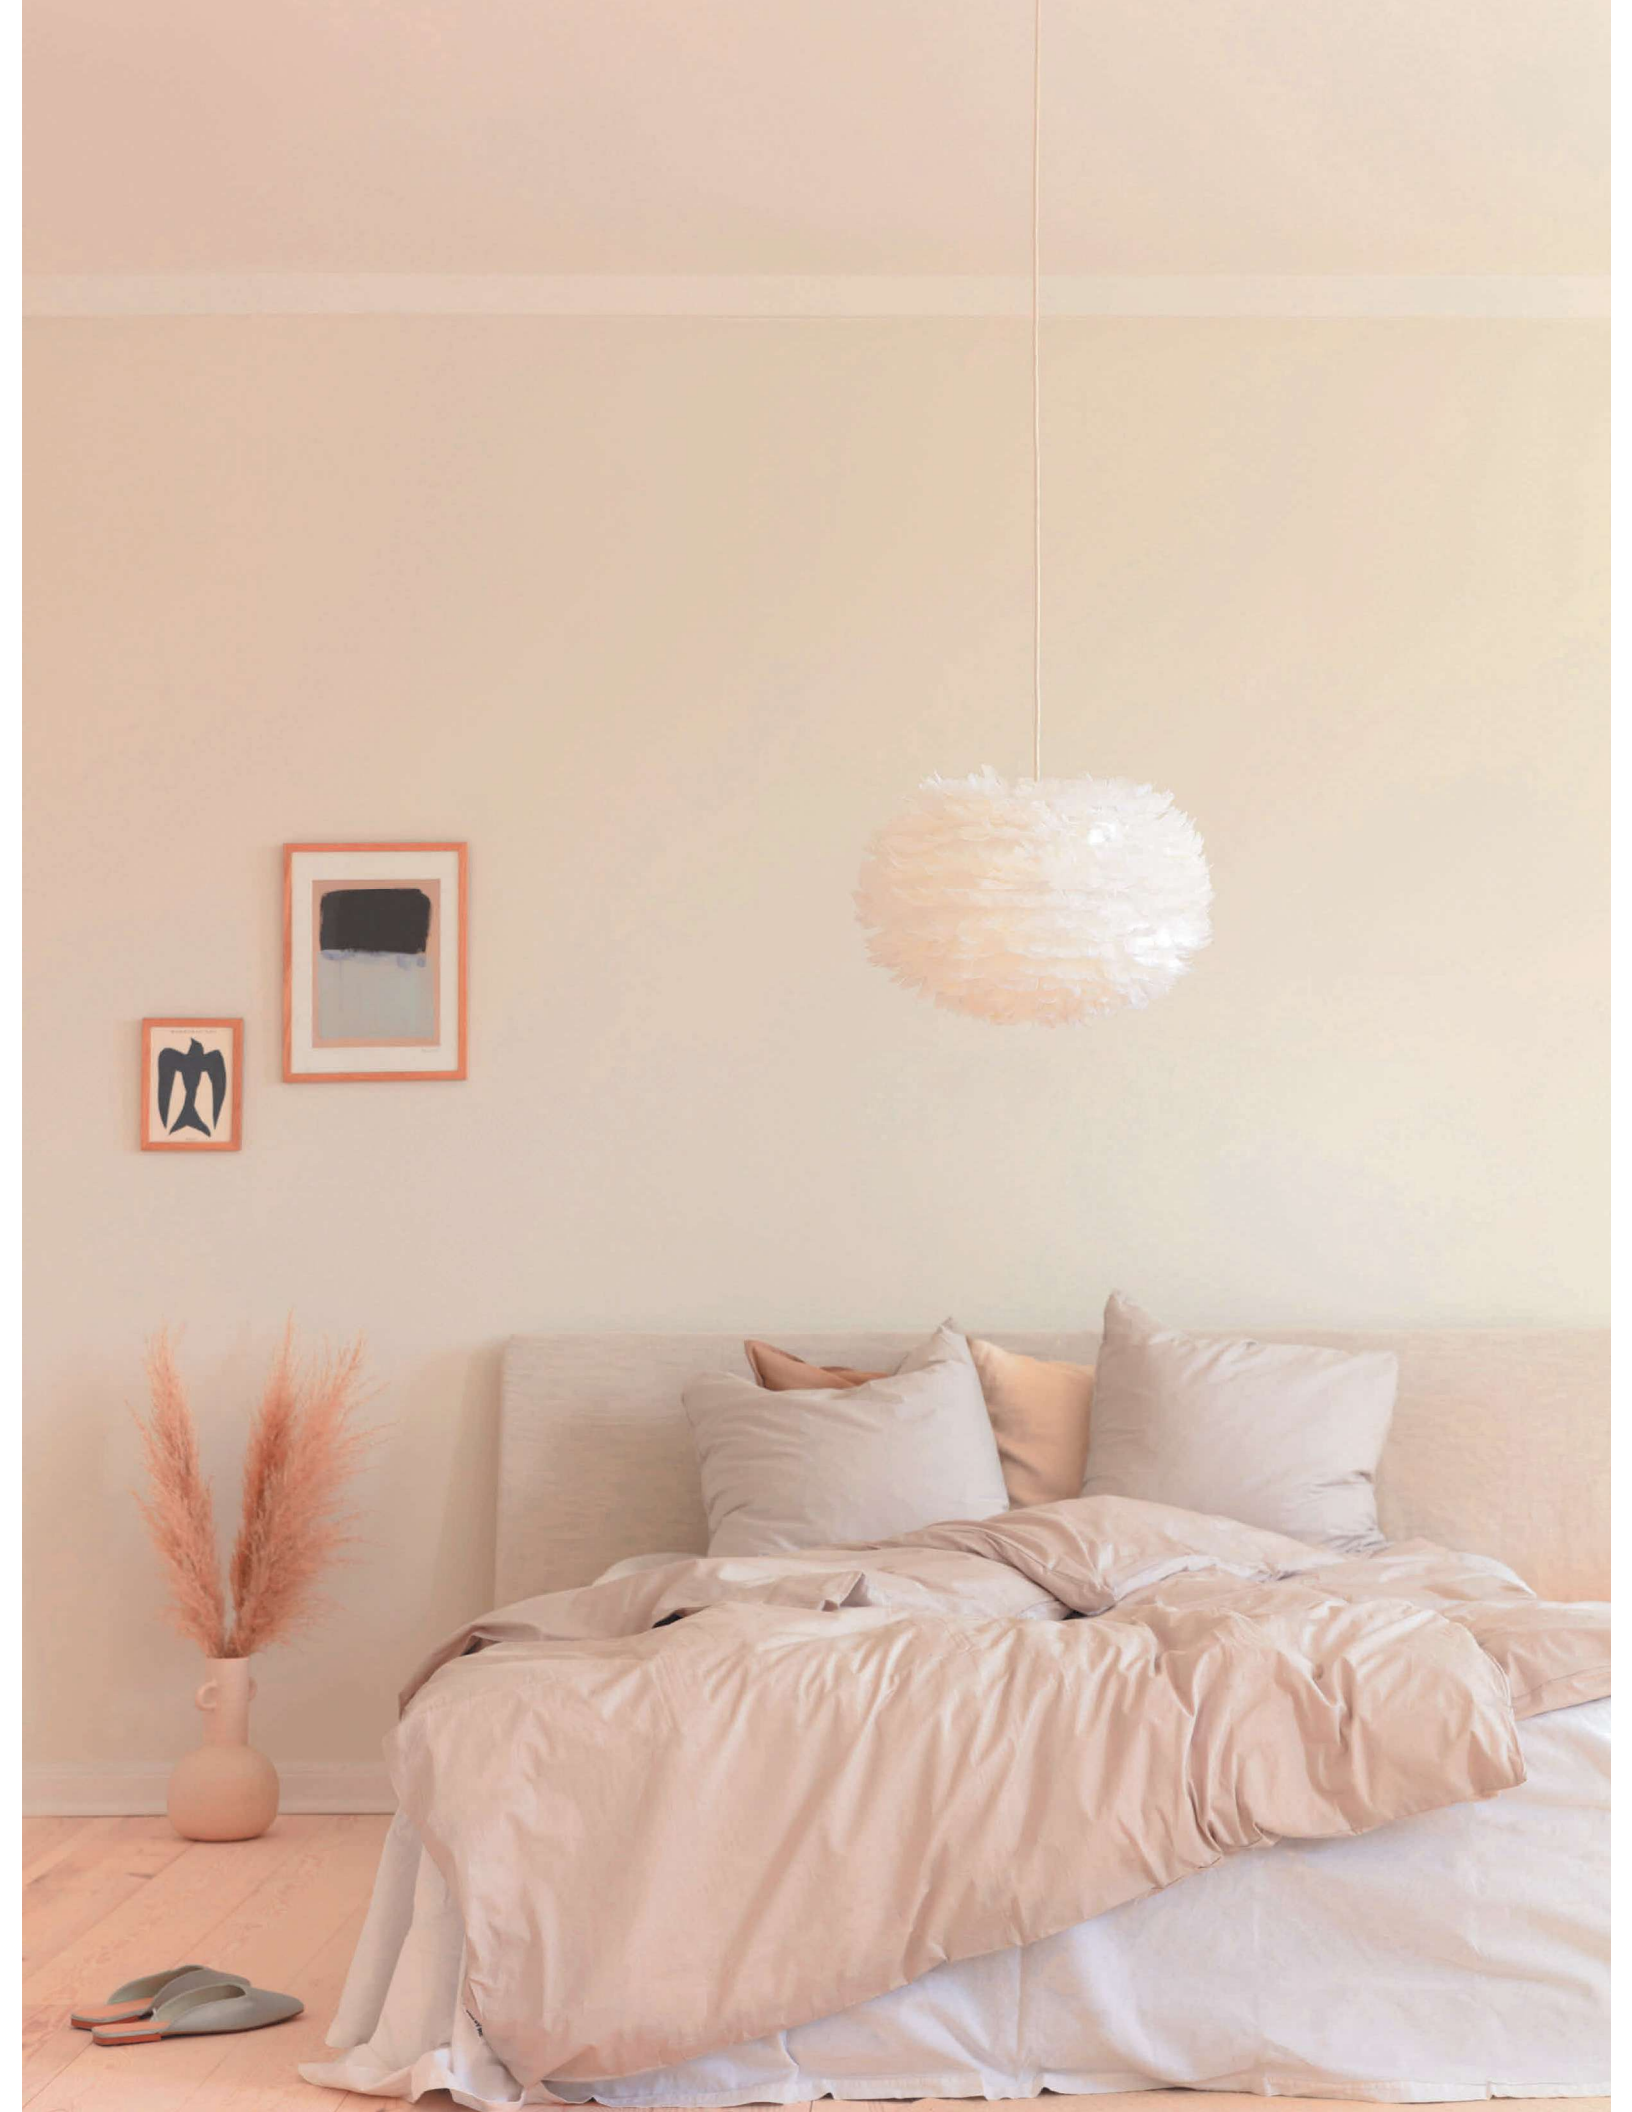

Eos is a flexible lampshade that can be used as a floor-, table- or pendant lamp. The lampshade can be combined with a large variety of UIMAGE lighting accessories: Santé family, Willow family, Tripod family or as a pendant hanging from Rosette, Cannonball or Cord Set.