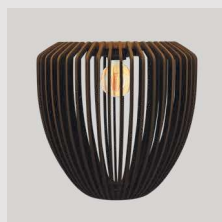

Find inspiration on page 40

Clava Wood

EUR	529.00
DKK	3999.00
GBP	479.00
SEK	5999.00
USD	599.00

oak 2242

dark oak 2243

black oak 2244

Forget Me Not | lampshade

Designed by: Magnus Nero & Ingemar Jönsson
Materials: Oak
Specifications: Pendant lamp, lightsource max 2W LED G4 12V DC (not included)
 Compatible with Rosette Mini G4 cord set
Dimensions: Forget Me Not large ø: 38 cm h: 11 cm
 Forget Me Not medium ø: 28 cm h: 7 cm
 Forget Me Not mini ø: 19 cm h: 4 cm