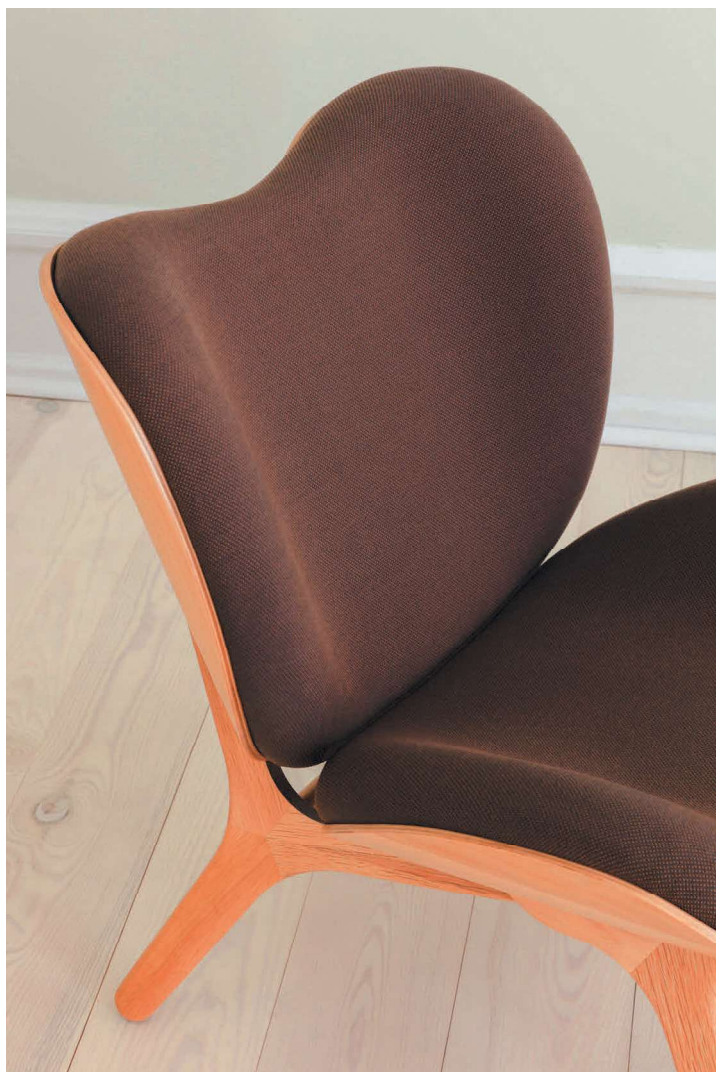

When you buy this product we will plant a tree