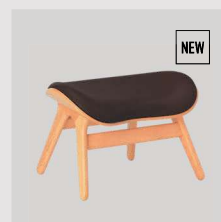

Brown

oak	5573C5573-11
dark oak	5873C5573-11
black oak	5105C5573-11

Black

oak	5573C5573-12
dark oak	5873C5573-12
black oak	5105C5573-12

Hope leather

Neck Rest | accessory for lounge chairs

Designed by: UIMAGE Design Team
Materials: Polyester and steel (plated brass)
Specifications: Fabric specifications on pages 171 and 173
Dimensions: h: 14.9 cm w: 32.3 cm d: 7 cm
Certifications: Global Recycled Standard STANDARD 100 by OEKO-TEX®