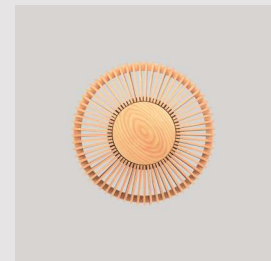

Clava Up Wood medium

EUR	649.00
DKK	4799.00
GBP	599.00
SEK	6999.00
USD	799.00