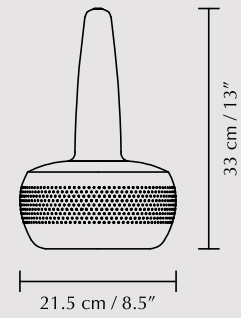

Clava collection

By Søren Ravn Christensen

The Clava collection consists of two pendant lampshades; Clava and Clava Dine.

The Clava lampshade and the Clava Dine lampshade are made from aluminium with small symmetric holes that supply a mesmerising look to the surroundings. The perforated holes and graceful, curved silhouettes add an exclusive and elegant touch to the design while being a nostalgic retro reference to the 70s.

Where Clava is a smaller lamp suitable to hang in clusters in corners of the home or above the kitchen counter, Clava Dine is bigger and perfect for hanging above the dining or coffee table.

Both designs are available in a variety of calm and vivid, bold colours.