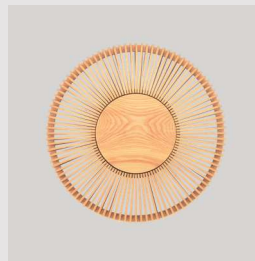

Clava Up Wood | wall lamp

Designed by: Søren Ravn Christensen
Materials: Oak, ash and steel
Specifications: Surface mounted lamp, lightsource max 15W LED
2 x E27 / E26 (not included)
Dimensions: Clava Up Wood large ø: 49 cm h: 16.6 cm
Clava Up Wood medium ø: 35 cm h: 16.4 cm
Markings: CE, UKCA (for indoor use) and IP2X

Find inspiration on page 41

Clava Up Wood large

EUR	849.00
DKK	6299.00
GBP	779.00
SEK	8999.00
USD	1099.00