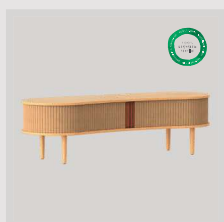

Sugar brown

oak 5601C707-01
dark oak 5801C707-01
black oak 5112C707-01