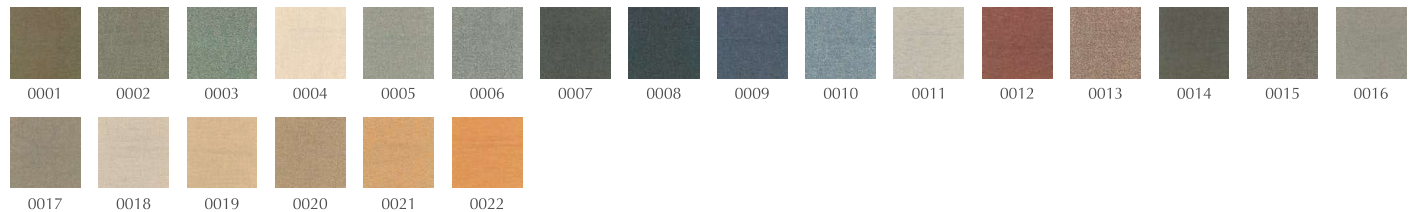

Moss | Fabric from Kvadrat

The second design by Vincent van Duysen and Anna Vilhelmine Ebbesen is the distinctive upholstery fabric Moss. The mixture of twisted yarn and chenille gives the fabric surface a textured structure with an appearance of movement, and also creates a soft handle which adds a special dimension to the furniture it covers. The twenty-two colourways are either one- or two-tone combinations inspired by Vincent van Duysen's own home and range from cool cement and soft blue to oily green, curry yellow and the shades of natural wood.

Name:	Moss	Width:	138 cm
Designer:	Sahco	Durability:	50.000 Martindale
Type:	Upholstery	Pilling:	4-5
Pattern:	Solid	Lightfastness:	5-7
Composition:	52% cotton, 22% viscose, 14% polyacrylic, 6% linen 3% polyester, 3% nylon	Manufactured in:	Belgium
Weight:	1,030 g/lin.m	Price:	Upon request
		Delivery time:	Within 6 weeks