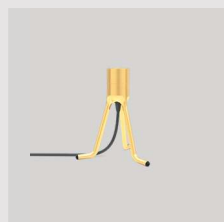

Brushed brass

base 4215