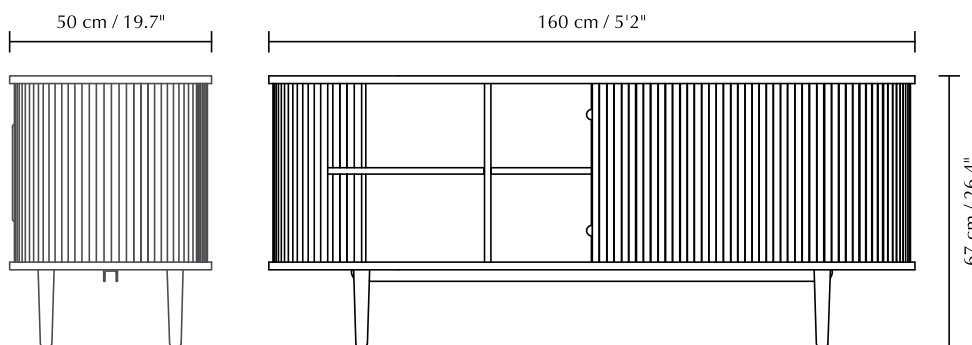

Audacious side table