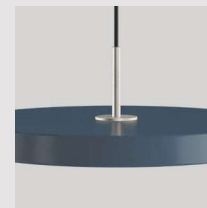

Asteria with steel top

medium	2171C4172
mini	2207C4174