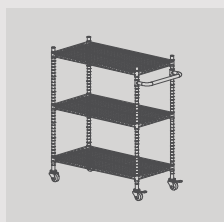

Charging Trolley with three charging plates

EUR	1546.00
DKK	11496.00
GBP	1406.00
SEK	16696.00
USD	1946.00

4255