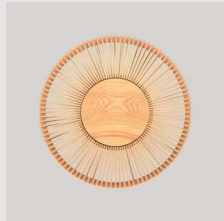

Find inspiration on page 41

Clava Up Wood large

EUR	849.00
DKK	6299.00
GBP	779.00
SEK	8999.00
USD	1099.00

Clava Up Wood medium

EUR	649.00
DKK	4799.00
GBP	599.00
SEK	6999.00
USD	799.00

Oak

large	2358
medium	2381