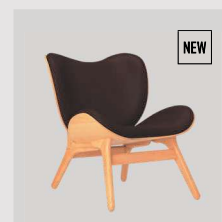

Brown

oak	5501C5501-11
dark oak	5700C5501-11
black oak	5102C5501-11

Black

oak	5501C5501-12
dark oak	5700C5501-12
black oak	5102C5501-12

Hope leather

A Conversation Piece tall | lounge chair

Designed by: Anders Klem
Materials: Solid oak, plywood, polyester, MDF and PUR
Specifications: Fabric specifications on pages 171-179. Fabrics from Sørensen Leather and Kvadrat are made-to-order. Please contact info@umage.com
Dimensions: h: 106 cm w: 73 cm d: 93 cm, seating h: 42.1 cm
Tests: EN 16139 Furniture – Seating (Level 1)
 ANSI/BIFMA X5.4 – Public and Lounge Seating
Certifications: Global Recycled Standard
 LEATHER STANDARD and STANDARD 100 by OEKO-TEX®