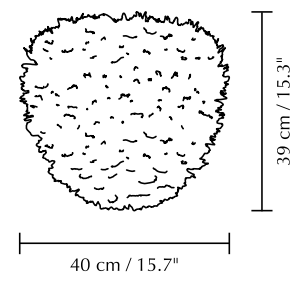

The lampshade can be rotated and hang from four different angles, extending the flexibility and visual effect of the lampshade.

The oval shape of Eos Esther makes for an elegant solution for the dining table as well as a soft and calm addition to any bedroom interior.