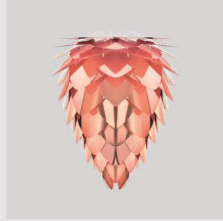

Conia | lampshade

Designed by: UIMAGE Design Team
Materials: Aluminium, polypropylene and polycarbonate
Specifications: Pendant, floor and table lamp, lightsource max 15W LED E27 / E26 (not included)
Dimensions: Conia medium ø: 36 cm h: 49 cm
Conia mini ø: 28 cm h: 34 cm

White

medium	2017	mini	2019
medium	2032	mini	2033

Copper

Brushed brass

medium	2095
mini	2096

Conia medium | white

EUR	89.00
DKK	649.00
GBP	75.00
SEK	899.00
USD	119.00

Conia medium copper | brushed brass

EUR	99.00
DKK	749.00
GBP	85.00
SEK	999.00
USD	119.00

Conia mini | white

EUR	59.00
DKK	399.00
GBP	49.00
SEK	649.00
USD	79.00

Conia mini copper | brushed brass

EUR	69.00
DKK	499.00
GBP	59.00
SEK	749.00
USD	79.00

Lora | lampshade

Designed by: Lorenzo Radaelli
Material: Polypropylene
Specifications: Pendant lamp, lightsource max 15W LED E27 / E26 (not included)
Dimensions: Lora x-large ø: 75 cm h: 75 cm
Lora medium ø: 45 cm h: 45 cm

x-large	2065
medium	2064

Lora x-large

EUR	139.00
DKK	1049.00
GBP	119.00
SEK	1499.00
USD	199.00

Lora medium

EUR	79.00
DKK	549.00
GBP	69.00
SEK	849.00
USD	119.00