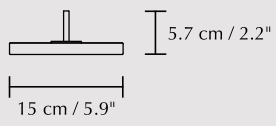

Asteria lamp | mini, nuance olive