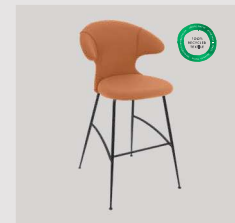

Caramel

brass	590-08C5912-1
chrome	590-08C5912-2
black	590-08C5912-3