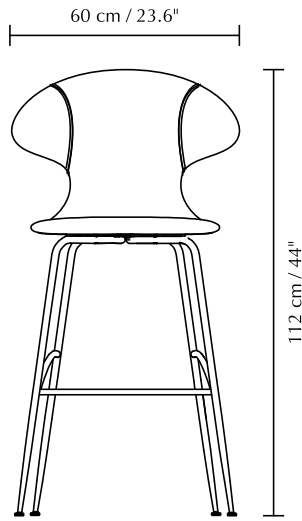

Time Flies counter stool