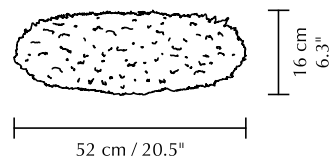

Eos Esther collection

By Søren Ravn Christensen

The name Eos originates from Greek mythology, the goddess of the dawn, referencing how the lampshade looks like clouds in the sky. Eos Esther is available in five colours of three different sizes and can be mixed and matched in clusters to create mesmerizing clouds in the ceiling.

The lampshade can be rotated and hang from four different angles, extending the flexibility and visual effect of the lampshade.

The oval shape of Eos Esther makes for an elegant solution for the dining table as well as a soft and calm addition to any bedroom interior.