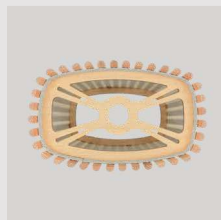

Komorebi mini

EUR	99.00
DKK	699.00
GBP	89.00
SEK	1099.00
USD	149.00

Oak | rectangular base

large	2251C2251-3
medium	2250C2250-3

Dark oak | circle base

large	2254C2254-1
medium	2253C2253-1
mini	2252

Dark oak | square base

large	2254C2254-2
medium	2253C2253-2

Dark oak | rectangular base

large	2254C2254-3
medium	2253C2253-3