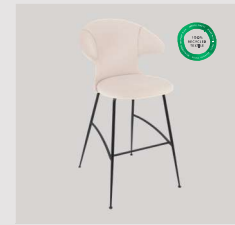

White sands

brass	590-02C5912-1
chrome	590-02C5912-2
black	590-02C5912-3

Horizons S