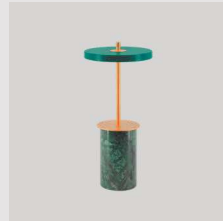

green marble 2572