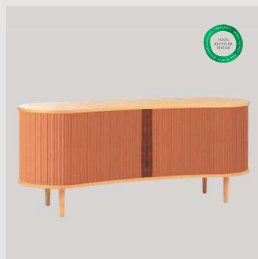

Sugar brown

oak	5606C729-01