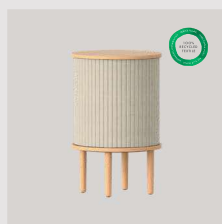

White sands

oak	5603C708-02
dark oak	5803C708-02
black oak	5113C708-02