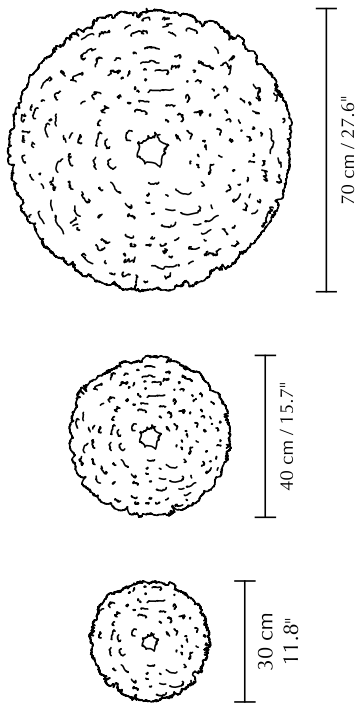

Eos Up lampshade | large, white

Eos Up collection

By Søren Ravn Christensen

Designed to be mounted directly on the ceiling or wall, the Eos Up is the perfect companion for narrow spaces, a living room, a hallway or as a tactile extension to your gallery wall.

Handmade from all-natural, RDS-certified goose feathers, Eos Up offers a soft and welcoming glow, adding texture and personality to any interior.

Just mount it directly on your wall or ceiling and let it brighten your life!
Available in white in mini, medium and large.