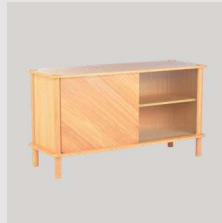

Horizons S

Italic | sideboard

Designed by: Erno Dierckx
Materials: Solid oak, oak veneer, MDF and tempered glass
Dimensions: h: 73 cm w: 135 cm d: 48 cm

Find inspiration on page 18

NEW

oak 5523C5523-1
 dark oak 5719C5719-1
 black oak 5124C5124-1