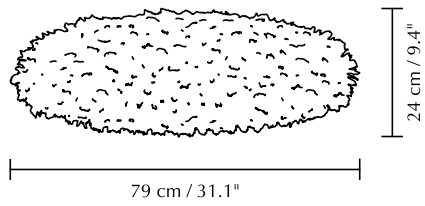

Eos Esther collection

By Søren Ravn Christensen

The name Eos originates from Greek mythology, the goddess of the dawn, referencing how the lampshade looks like clouds in the sky. Eos Esther is available in five colours of three different sizes and can be mixed and matched in clusters to create mesmerizing clouds in the ceiling.

The lampshade can be rotated and hang from four different angles, extending the flexibility and visual effect of the lampshade.

The oval shape of Eos Esther makes for an elegant solution for the dining table as well as a soft and calm addition to any bedroom interior.