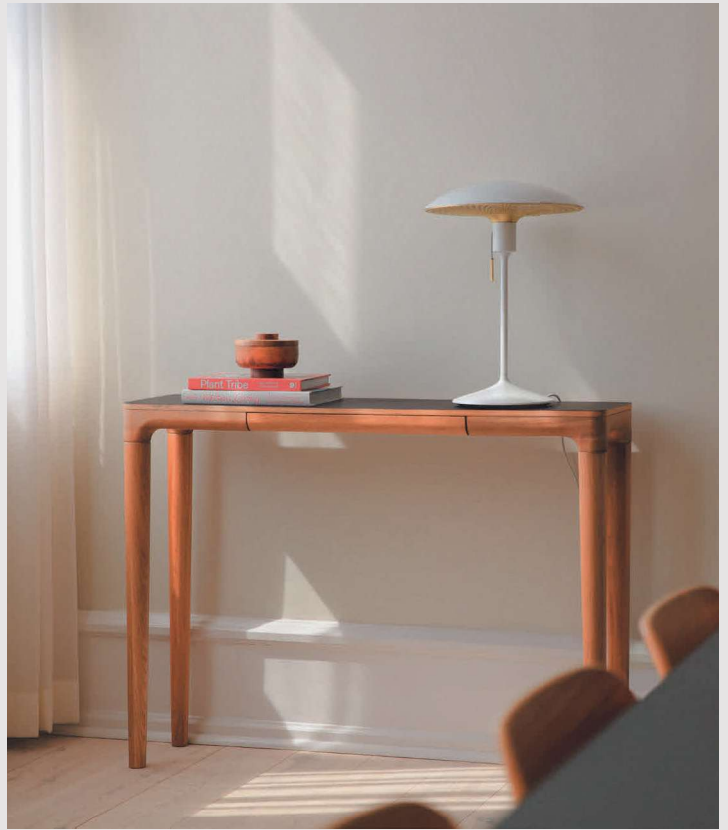

Heart'n'Soul console table | oak, obsidian black
Manta Ray lampshade | white, brass
Santé table light stand | white

When you buy this product
we will plant a tree