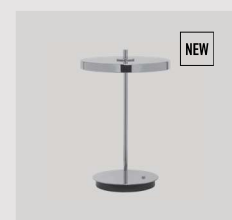

polished steel 2499