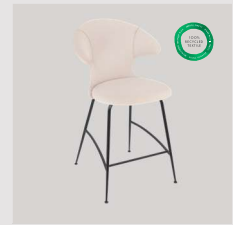

White sands

brass	590-02C5913-1
chrome	590-02C5913-2
black	590-02C5913-3