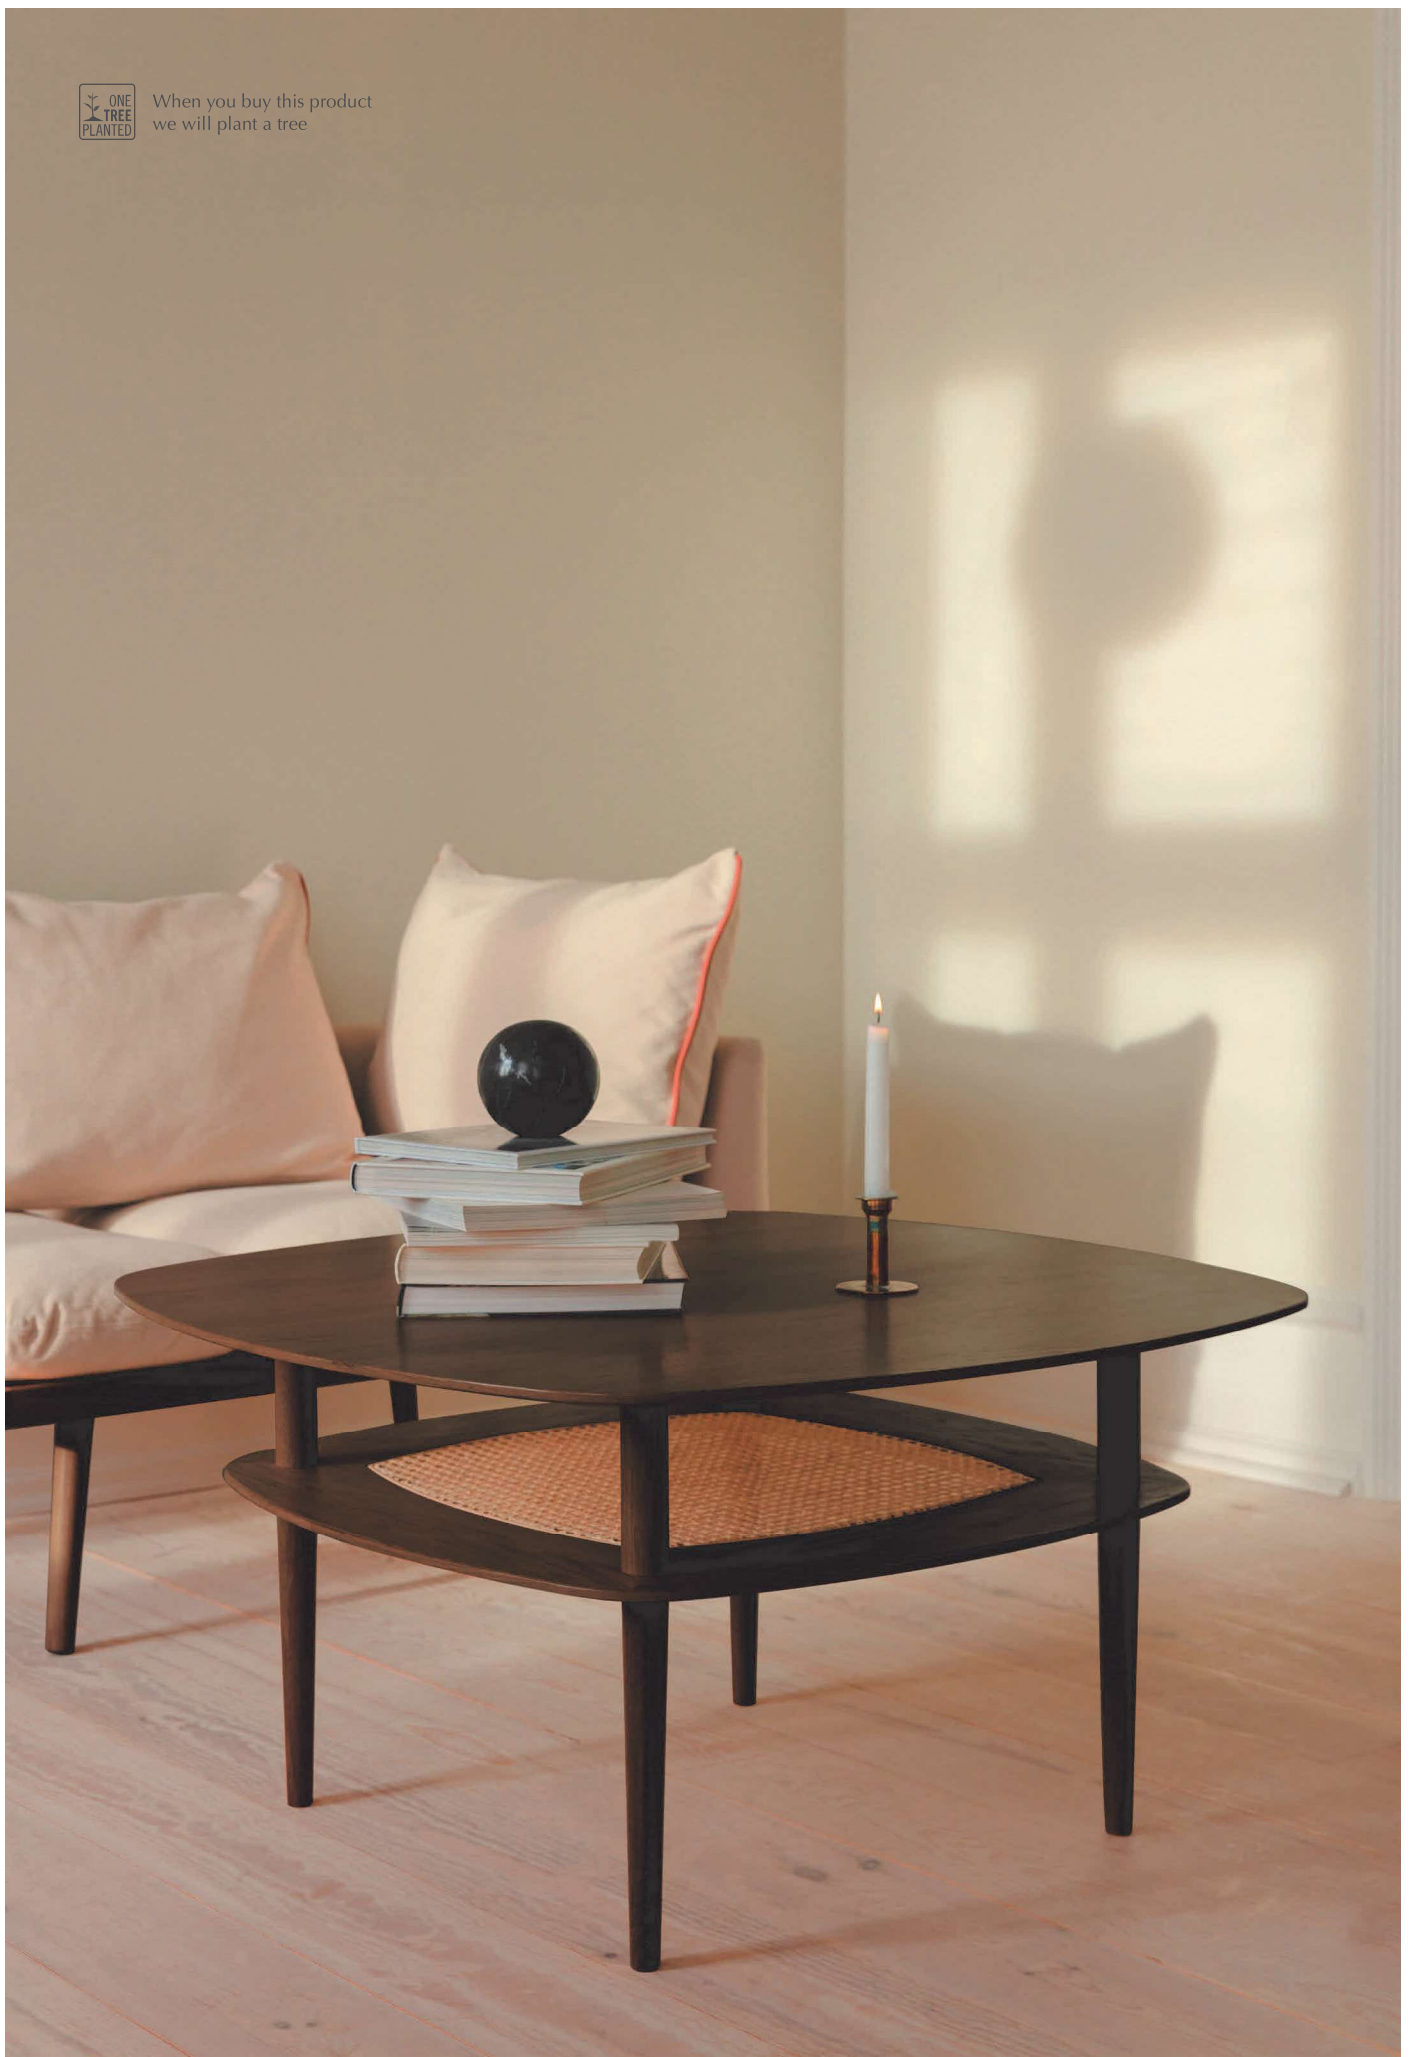

When you buy this product
we will plant a tree

When you buy this product
we will plant a tree

Curious

By Luigi Vittorio Cittadini

Curious is a stackable chair with a light, minimalistic and elegant expression. Made from oak veneer, Curious is available with brass and black legs with the option of a seat cushion to enhance comfort. The seat cushion is available in 17 bespoke colours of the new 100% recycled Horizons fabric and in brown or white of the Teddy Bear fabric.