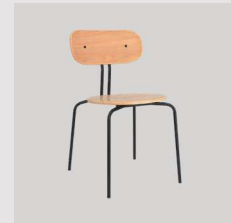

black legs 5916-3

Find inspiration on pages 20, 21, 57, 60, 68, 72