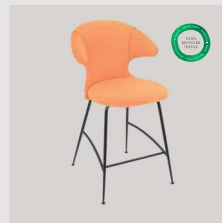

Tangerine

brass	590-06C5913-1
chrome	590-06C5913-2
black	590-06C5913-3