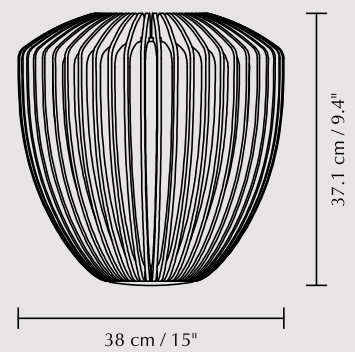

When you buy this product we will plant a tree