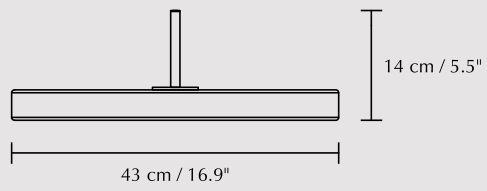

Asteria lamp | mini, nuance olive