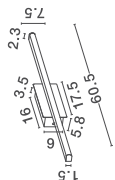

GRATTA
— 9081804

[Triac Dimmable]
Sandy Black
Aluminium & Acrylic
Sandy Black Steel
Base
LED · 48 Watt
220-240Volt
1920Lm · 3200K

GRATTA
— 9081805

[Triac Dimmable]
Sandy Black
Aluminium & Acrylic
Sandy Black Steel
Base
LED · 49 Watt
220-240Volt
1715Lm · 3200K

LIOR
— 9010033

Sandy Black
Aluminium
& Acrylic
LED · 41 Watt
220-240Volt
4183Lm · 3000K
IP20

GRATTA
— 9081806

[Triac Dimmable]
Sandy Black
Aluminium & A
LED · 11 Watt
220-240Volt
427Lm · 3200K
IP20