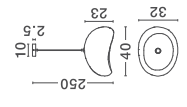

AERE
— 9002673

AERE
— 9002671

AERE
— 9002679

AERE
— 9002677

Stone Gray
Polyurethane
& Resin
LED E27 · 1x12Watt
100-240 Volt · IP20
BULB EXCLUDED

Stone Gray
Polyurethane
& Resin
LED E27 · 1x12Watt
100-240 Volt · IP20
BULB EXCLUDED

Stone Gray
Polyurethane
& Resin
LED E27 · 1x12Watt
100-240 Volt · IP20
BULB EXCLUDED

Stone Gray
Polyurethane
& Resin
LED E27 · 1x12Watt
100-240 Volt · IP20
BULB EXCLUDED