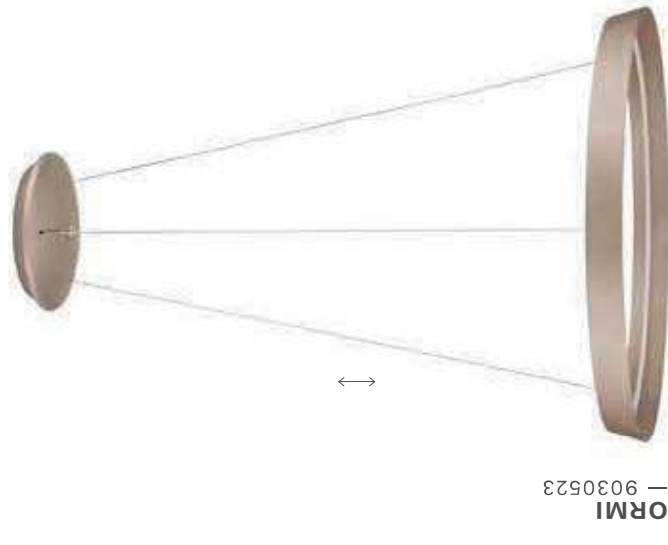

ORMI
— 9030523