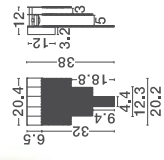

REVIA
— 9186999

A
— 9186995

[Triac Dimmable]
Brushed Gold Steel
& Aluminium
79Watt
240Volt
1654Lm · 3000K

REVIA
— 9186997

[Triac Dimmable]
Brushed Gold Steel
& Aluminium
46Watt
240Volt
1654Lm · 3000K
IP20

REVIA
— 9186999

[Triac Dimmable]
Brushed Gold Steel
& Aluminium
8Watt
220-240Volt
290Lm · 3000K
IP20