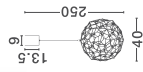

D: 40
H: 250 cm
Led Chip: 60 Pcs

SOLE

— 9186001

Gold Copper
LED · 21 Watt
220-240Volt
2403Lm · 3000K
IP20

D: 60
H: 310 cm
Led Chip: 60 Pcs

SOLE

— 9288080

Gold Copper
LED · 21 Watt
220-240Volt
2043Lm · 3000K
IP20

D: 80
H: 330 cm
Led Chip: 60 Pcs

SOLE
— 9186002