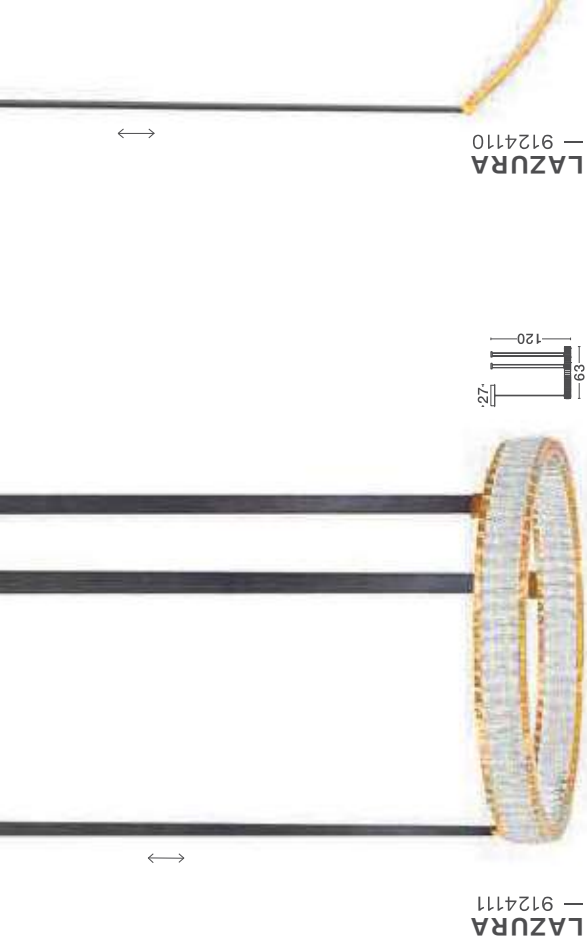

LAZURA
— 9124111

[Triac Dimmable]
Gold Aluminium
& Steel, K9 Crystal
& Black Leather
LED · 74 Watt
220-240Volt
5180Lm · 3000K
IP20

LAZURA
— 9124110

[Triac Dimmable]
Gold Aluminium
& Steel, K9 Crystal
& Black Leather
LED · 65 Watt
220-240Volt
3900Lm · 3000K
IP20

LAZURA
— 9124109

[Triac Dimmable]
Gold Aluminium
& Steel, K9 Crystal
& Black Leather
LED · 9 Watt
220-240Volt
540Lm · 3000K
IP20