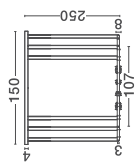

STALACTITE
— 9236409

- [Triac Dimmable]
- Sandy Black
- Aluminium & Acrylic
- Black Artificial
- Ceramic
- LED · 36 Watt
- 220-240Volt
- 2811Lm · 3000K
- IP20

STALACTITE
— 9236408

- [Triac Dimmable]
- Sandy Black
- Aluminium & Acrylic
- Black Artificial
- Ceramic
- LED · 79 Watt
- 220-240Volt
- 6467Lm · 3000K
- IP20