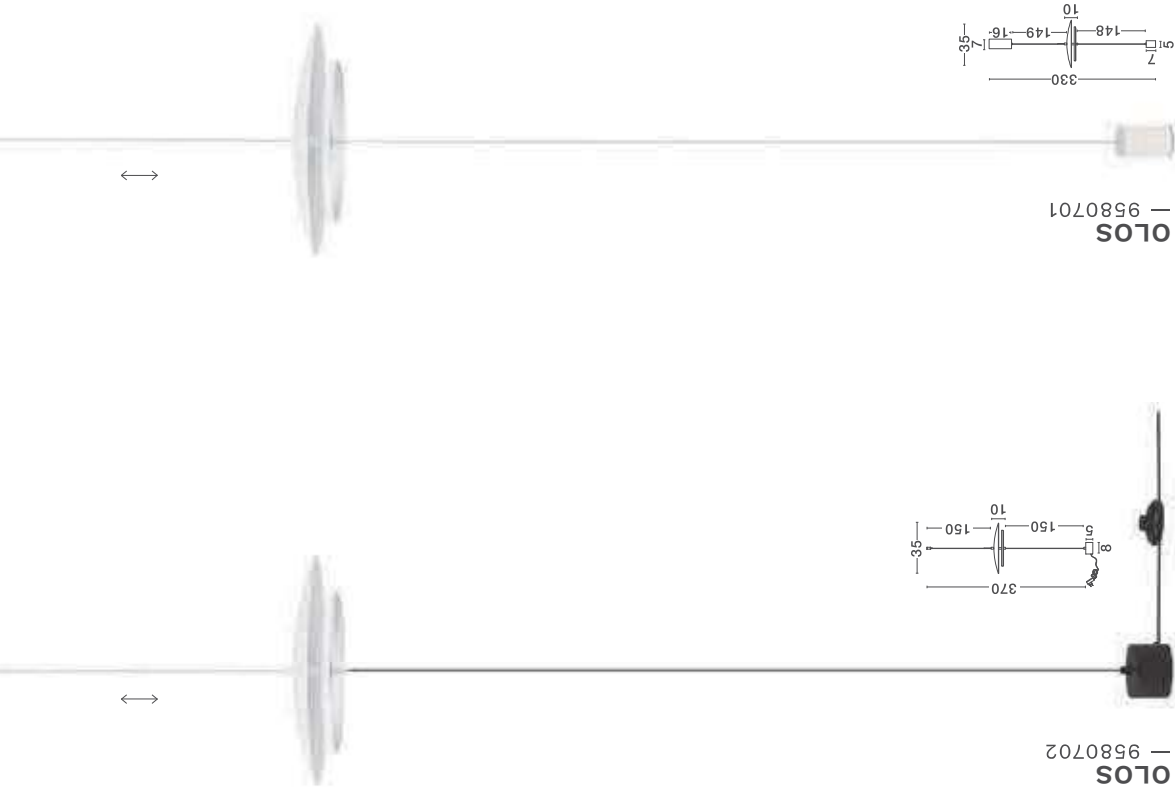

OLOS
— 9580702

OLOS
— 9580701

[Dimmable Switch]
Sandy White
& Chrome Mirror
Aluminium
LED · 21 Watt
220-240Volt
918Lm · 3000K

[Triac Dimmable]
Sandy White
& Chrome Mirror
Aluminium
LED · 21 Watt
220-240Volt
918Lm · 3000K

[Triac Dimmable]
Sandy White
& Chrome Mirror
Aluminium
LED · 21 Watt
220-240Volt
918Lm · 3000K

[Triac Dimmable]
Sandy White
& Chrome Mirror
Aluminium
LED · 37 Watt
220-240Volt
1786Lm · 3000K