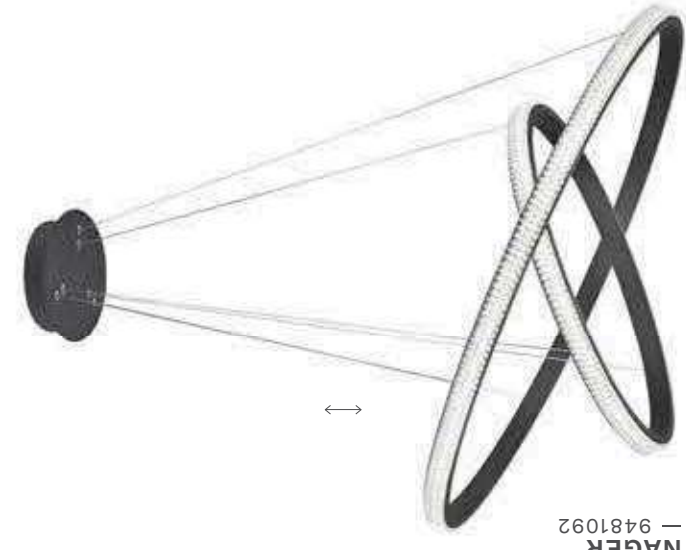

NAGER
— 9481092