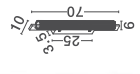

GLOVIA
— 9088204

[Triac Dimmable]
Sandy Black
Aluminium & Glass
LED · 27 Watt
220-240Volt
1890Lm · IP20
2700-3000K
CCT by Dip Switch

GLOVIA
— 9088206

[Triac Dimmable]
Sandy Black
Aluminium & Glass
LED · 14 Watt
220-240Volt
856Lm · IP20
2700-3000K
CCT by Dip Switch

GLOVIA
— 9088202

[Triac Dimmable]
Sandy Black
Aluminium & Glass
LED · 14 Watt
220-240Volt
913Lm · IP20
2700-3000K
CCT by Dip Switch

GLOVIA
— 9088207

[Triac Dimmable]
Sandy Black
Aluminium & G
LED · 17 Watt
220-240Volt
788Lm · IP20
2700-3000K
CCT by Dip Sw