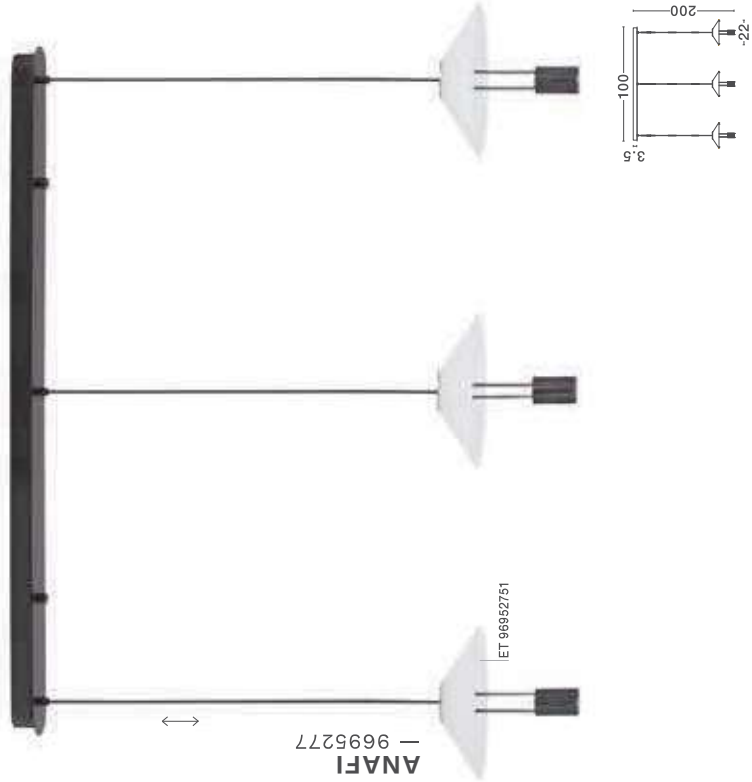

ANAFI
— 9695275

Sandy Black Steel
& Aluminium
Clear Frosted
Acrylic
LED · 8 Watt
220-240Volt
395Lm · 3000K
IP20

ANAFI
— 9695276

Sandy Black Steel
& Aluminium
Clear Frosted
Acrylic
LED · 8 Watt
220-240Volt
395Lm · 3000K
IP20

ANAFI
— 9695277

Sandy Black Steel
& Aluminium
Clear Frosted
Acrylic
LED · 24 Watt
220-240Volt
1185Lm · 3000K
IP20