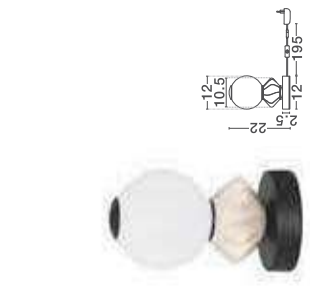

PALLINA
— 9009307