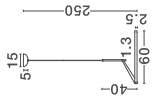

TILIA
— 9088137

[Triac Dimmable]
Foggy Nickel
Aluminium
LED · 38 Watt
220-240 Volt
2242Lm · IP20
2700-3000-4000K
CCT by Dip Switch