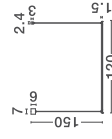

ELETTRA
— 9088106

ELETTRA
— 9088104

ELETTRA
— 9088102

Brass Gold
Aluminium
LED · 20 Watt
220-240Volt
677Lm · 3000K
IP20

Brass Gold
Aluminium
LED · 5 Watt
220-240Volt
195Lm · 3000K
IP20

Gold
Aluminium
LED · 20 Watt
40Volt
195Lm · 3000K