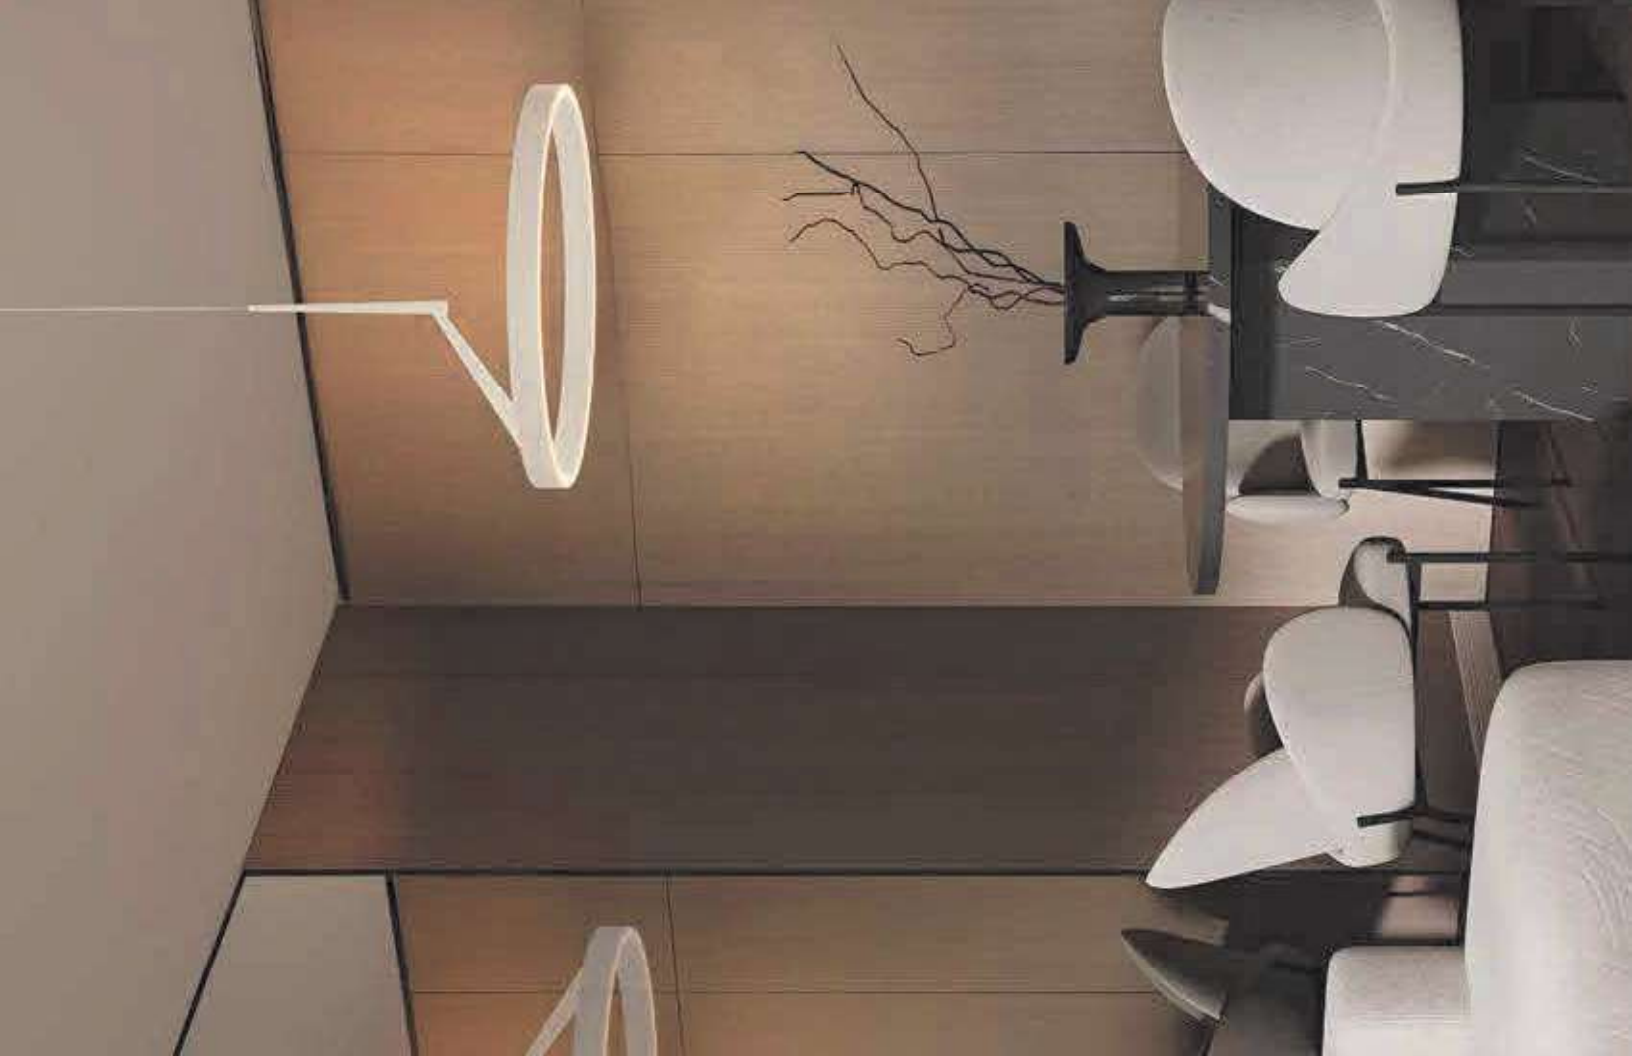

ADALIZ
— 9695124

ADALIZ
— 9695128

ADALIZ
— 9695126

[Triac Dimmable]
Sandy White
Metal, Aluminium
& Silicone
LED · 59 Watt
220-240Volt
2663Lm · IP20
2700-3000-4000K
CCT by Dip Switch

ADALIZ
— 9695124

[Triac Dimmable]
Sandy White
Metal, Aluminium
& Silicone
LED · 47 Watt
220-240Volt
2062Lm · IP20
2700-3000-4000K
CCT by Dip Switch

ADALIZ
— 9695128

[Dimmable Switch]
Sandy White Metal,
Aluminium & Silicone
LED · 38 Watt
220-240 Volt
1623Lm · 3000K
IP20
LIGHT UP & DOWN