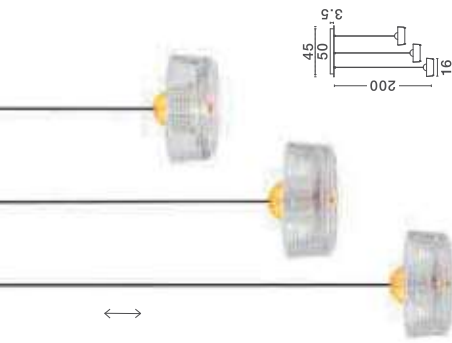

KEROS
— 9695280

Platinum Gold
Aluminium
& Structured Acrylic
White Base
LED · 30 Watt
220-240Volt
1576Lm · 3000K
IP20

KEROS
— 9695281

Platinum Gold
Aluminium
& Structured Acrylic
Sandy White Base
LED · 23 Watt
220-240Volt
1576Lm · 3000K
IP20

KEROS
— 9695282

Platinum Gold
Aluminium
& Structured Acrylic
LED · 6 Watt
220-240Volt
394Lm · 3000K
IP20