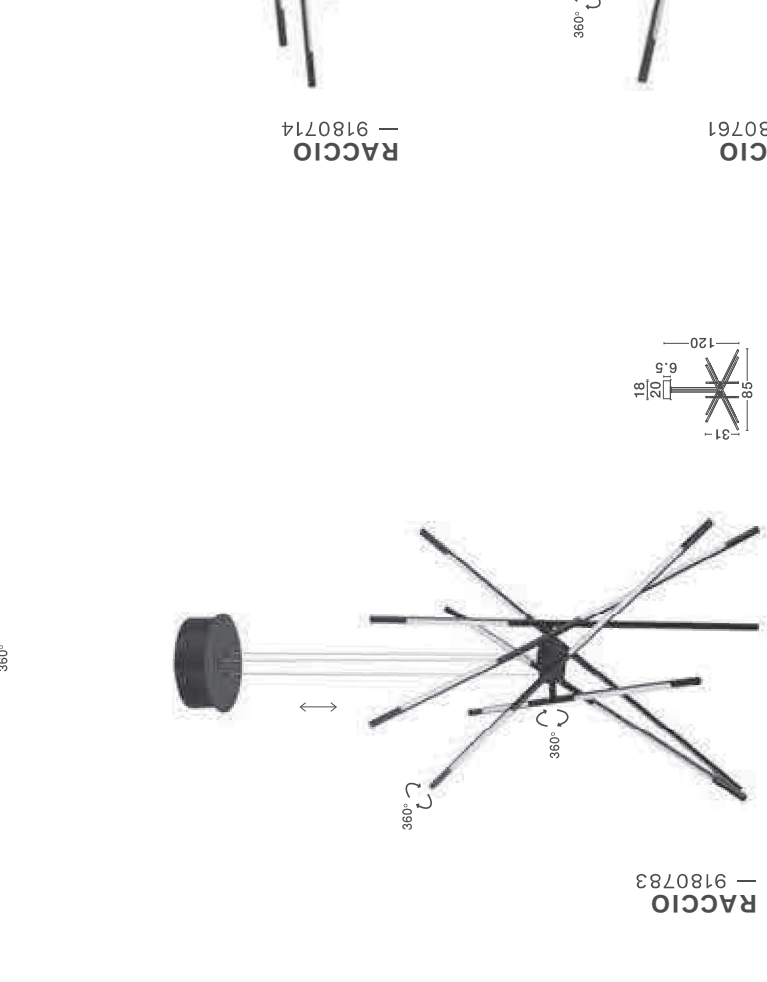

RACCIO — 9180780 [Triac Dimmable] Black Metal & Acrylic LED · 48 Watt 220-240Volt 3633Lm · 3000K IP20	RACCIO — 9695216 [Dimmable by Remote Control] Black Metal & Acrylic LED · 109 Watt 220-240Volt 6868Lm · 3000K IP20	RACCIO — 9180783 [Dimmable by Remote Control] Black Metal & Acrylic LED · 68 Watt 220-240Volt 5397Lm · 3000K IP20	RACCIO — 9180714 [Triac Dimmable] Black Metal & Acrylic LED · 59 Watt 220-240Volt 4195Lm · 3000K IP20