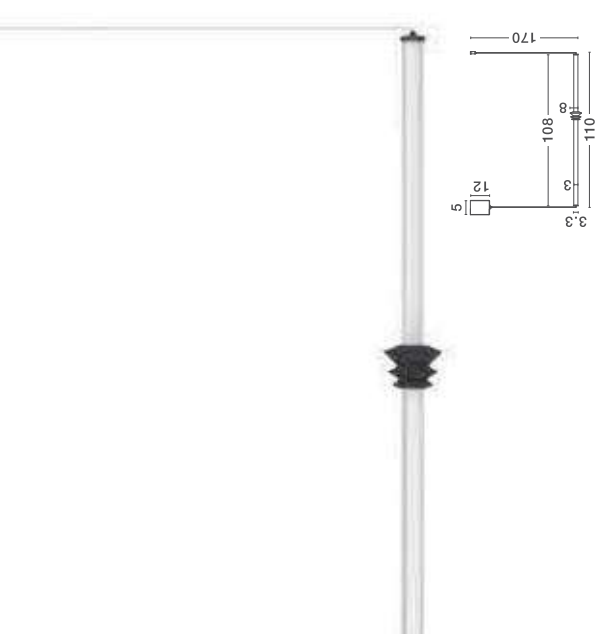

STALACTITE
9236407