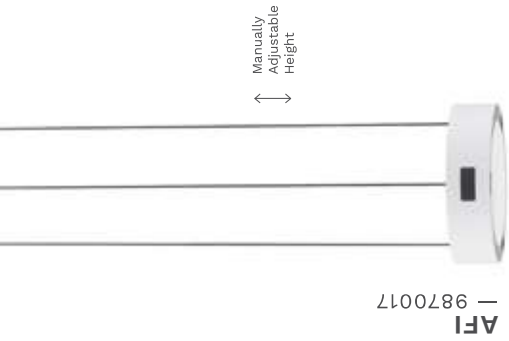

AF1
— 9870017