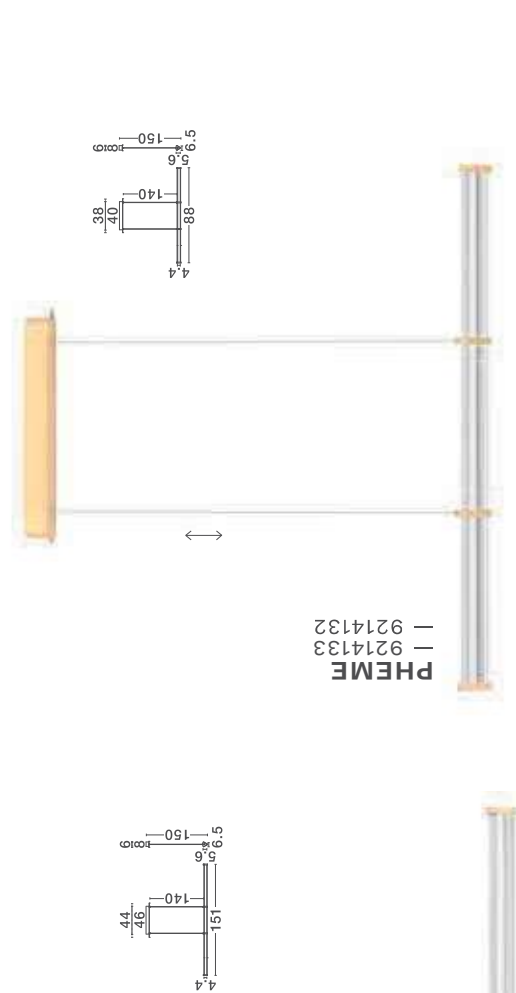

PHEME
— 9214133
— 9214132

PHEME
— 9214131 (2700K)
— 9214130 (3000K)

PHEME
— 9214133 (2700K)
— 9214130 (3000K)

PHEME
— 9214133 (2700K)
— 9214132 (3000K)

[Dimmable]
Brushed Gold Metal
& Clear Acrylic
LED · 21 Watt
220-240Volt
40Volt
1470Lm · IP20

[Triac Dimmable]
Brushed Gold Metal
& Clear Acrylic
LED · 21 Watt
220-240Volt
1470Lm · IP20

[Triac Dimmable]
Brushed Gold Metal
& Clear Acrylic
LED · 13 Watt
220-240Volt
910Lm · IP20