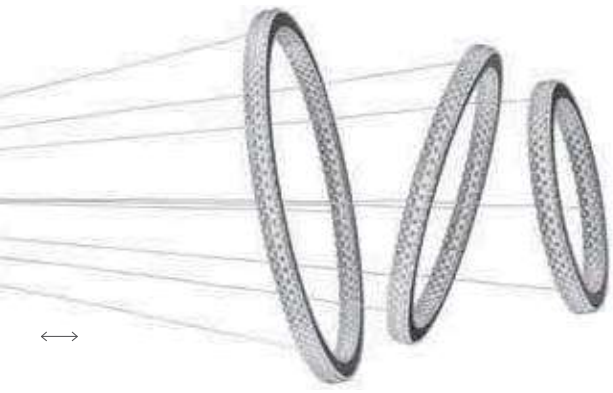

[Triac Dimmable]
Brass Gold
Aluminium & Acrylic
LED · 97 Watt
220-240Volt
5820Lm · 3000K

GINEVRA
— 9748158

GINEVRA
— 9748160

GINEVRA
— 9748158

[Triac Dimmable]
Sandy Black
Aluminium & Acrylic
LED · 69 Watt
220-240Volt
3900Lm · 3000K