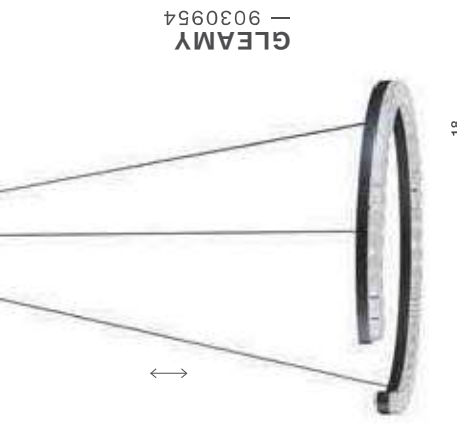

GLEAMY
— 9030950