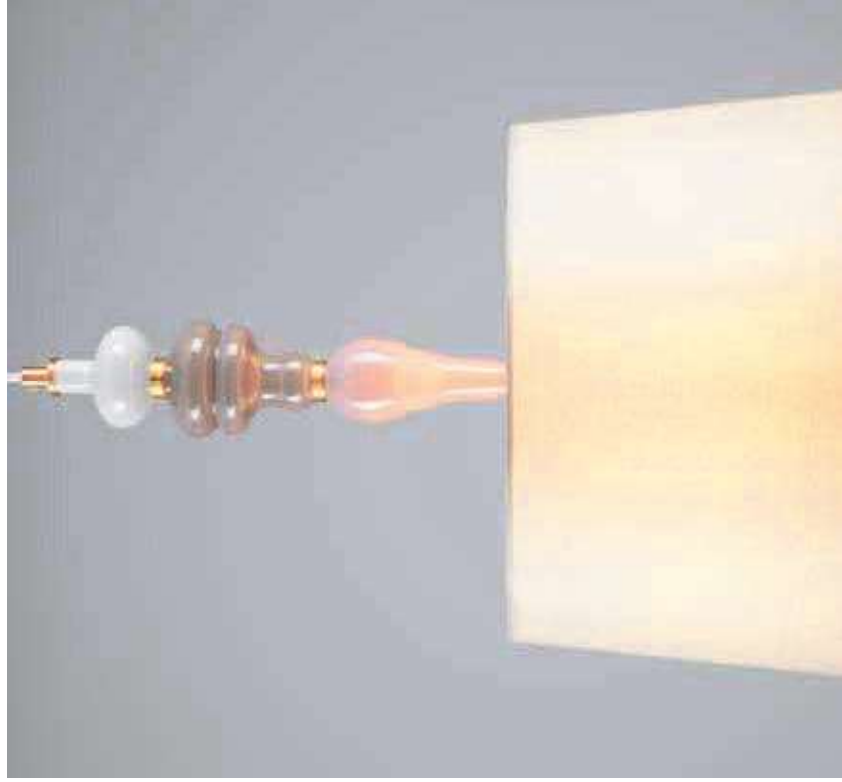

O 909148
Blue Brass Metal
Orange
White Ceramic
Ceramic Shade
27 · 1x12 Watt
40 Volt · IP20
EXCLUDED