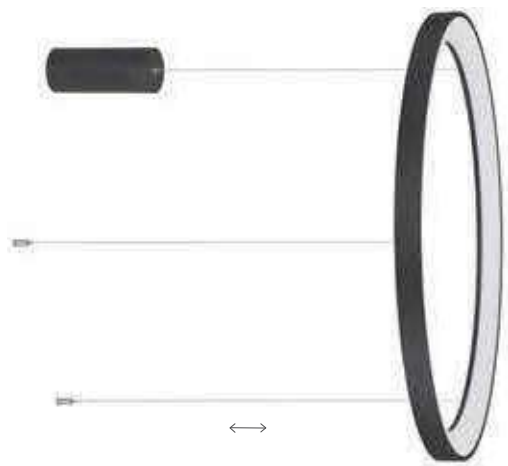

PERTINO
— 9853686