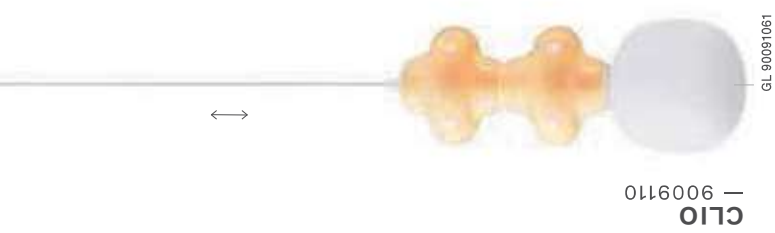

CLIO
— 9009110

GL 90091061