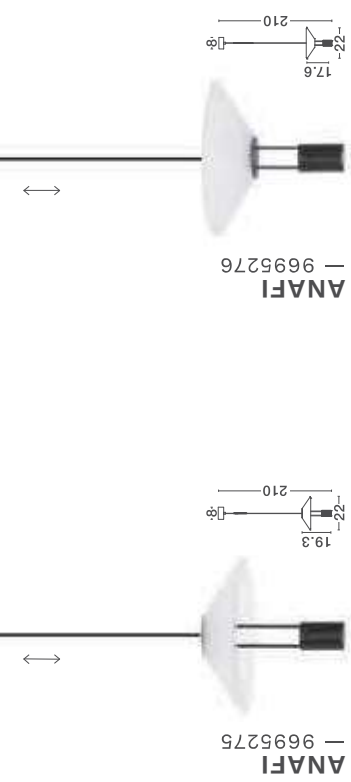

ANAFI
— 9695275

Sandy Black Steel
& Aluminium
Clear Frosted
Acrylic
LED · 8 Watt
220-240Volt
395Lm · 3000K
IP20

ANAFI
— 9695276

Sandy Black Steel
& Aluminium
Clear Frosted
Acrylic
LED · 8 Watt
220-240Volt
395Lm · 3000K
IP20

ANAFI
— 9695277

Sandy Black Steel
& Aluminium
Clear Frosted
Acrylic
LED · 24 Watt
220-240Volt
1185Lm · 3000K
IP20