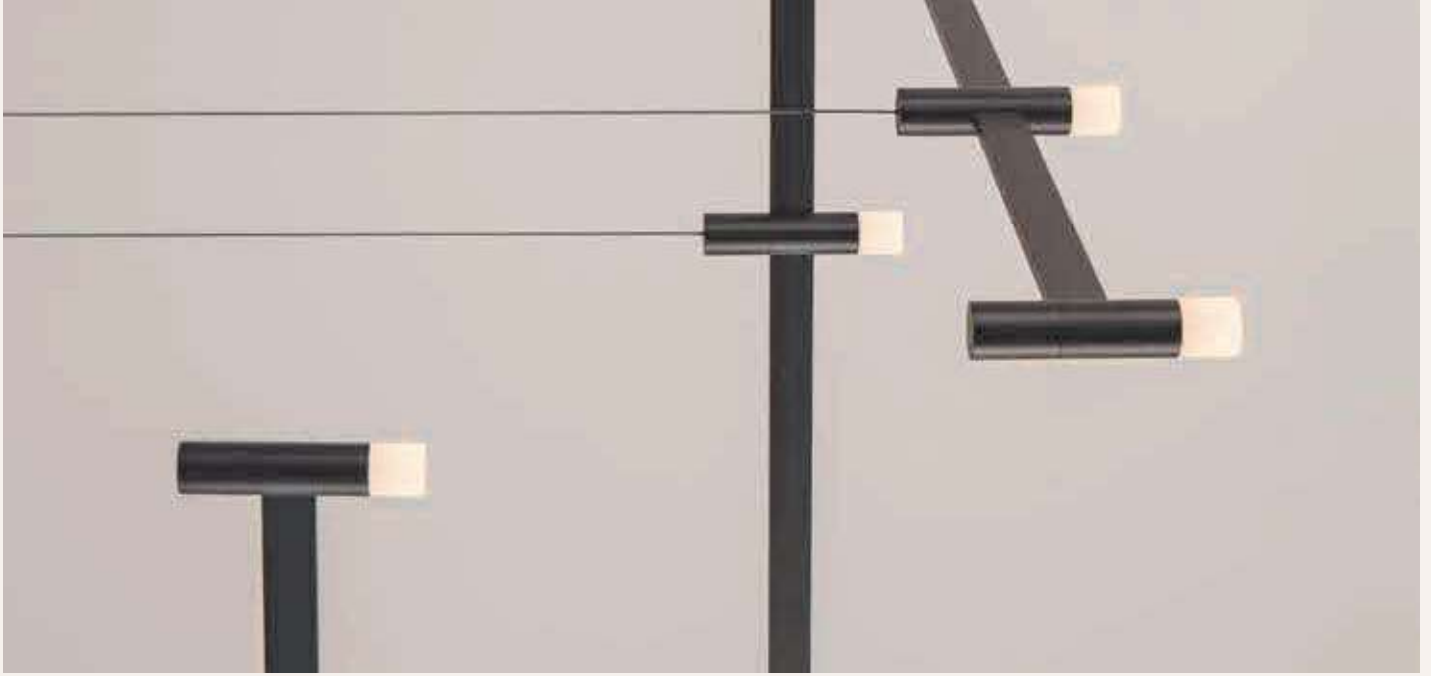

[Triac Dimmable]
Brass Gold
Aluminium & Acrylic
LED · 50 Watt
220-240Volt
2968Lm · 3000K

[Triac Dimmable]
Brass Gold
Aluminium & A
LED · 60 Watt
220-240Volt
3389Lm · 3000K

POETIC
— 9002091
— 9002090

POETIC
— 9002094
— 9002092