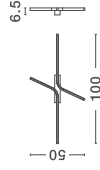

AKRO
— 9088119

[Triac Dimmable]
Matt Black
Aluminium
LED · 41 Watt
220-240Volt
2253Lm · IP20
2700-3000-4000K
CCT Dip by Switch
LIGHT UP & DOWN

AKRO
— 9088118

[Triac Dimmable]
Matt Black
Aluminium
LED · 16 Watt
220-240Volt
719Lm · IP20
2700-3000-4000K
CCT Dip by Sw