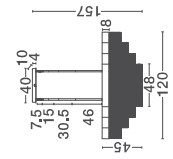

REVIA
— 9186999

A
— 9186995

[Triac Dimmable]
Brushed Gold Steel
& Aluminium
79Watt
240Volt
1654Lm · 3000K

REVIA
— 9186997

[Triac Dimmable]
Brushed Gold Steel
& Aluminium
46Watt
240Volt
1654Lm · 3000K
IP20

REVIA
— 9186999

[Triac Dimmable]
Brushed Gold Steel
& Aluminium
8Watt
220-240Volt
290Lm · 3000K
IP20