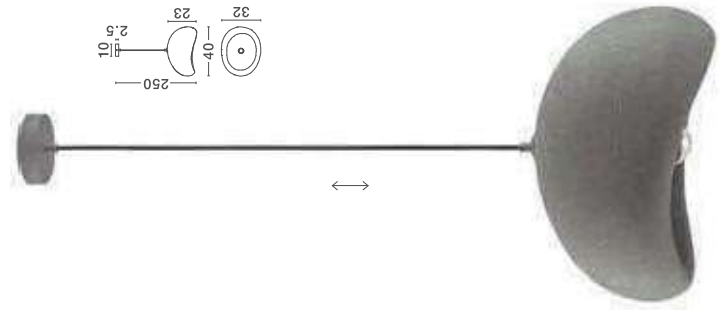

AERE — 9002671

AERE
— 9002673

AERE
— 9002671

AERE
— 9002679

AERE
— 9002677

Stone Gray
Polyurethane
& Resin
LED E27 · 1x12Watt
100-240 Volt · IP20
BULB EXCLUDED

Stone Gray
Polyurethane
& Resin
LED E27 · 1x12Watt
100-240 Volt · IP20
BULB EXCLUDED

Stone Gray
Polyurethane
& Resin
LED E27 · 1x12Watt
100-240 Volt · IP20
BULB EXCLUDED

Stone Gray
Polyurethane
& Resin
LED E27 · 1x12Watt
100-240 Volt · IP20
BULB EXCLUDED