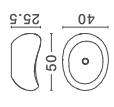

AERE
— 9002662

White
Polyurethane
& Resin
LED E27 · 1x12Watt
100-240 Volt · IP20
BULB EXCLUDED

AERE
— 9002663

Stone White
Polyurethane
& Resin
LED E27 · 1x12Watt
100-240 Volt · IP20
BULB EXCLUDED

AERE
— 9002664

Stone White
Polyurethane
& Resin
LED E27 · 1x12Watt
100-240 Volt · IP20
BULB EXCLUDED

AERE
— 9002665

Stone White
Polyurethane
& Resin
LED E27 · 1x12Watt
100-240 Volt · IP20
BULB EXCLUDED