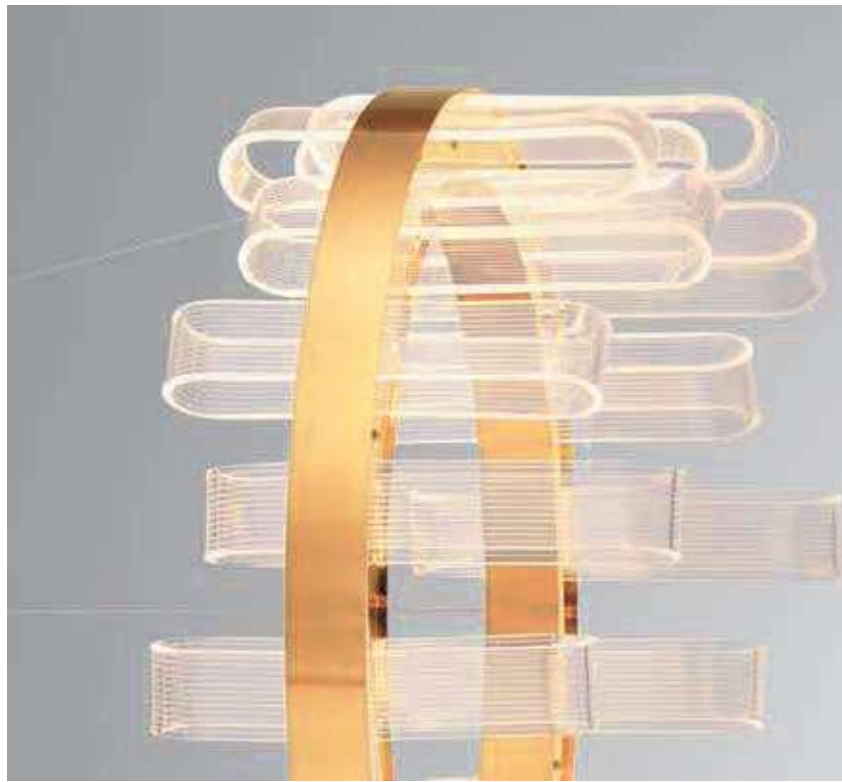

ARGO
— 9756714
[Triac Dimmable]
Brass Gold Metal
& Acrylic
LED · 81 Watt
220-240Volt
3120Lm · 3000K
IP20