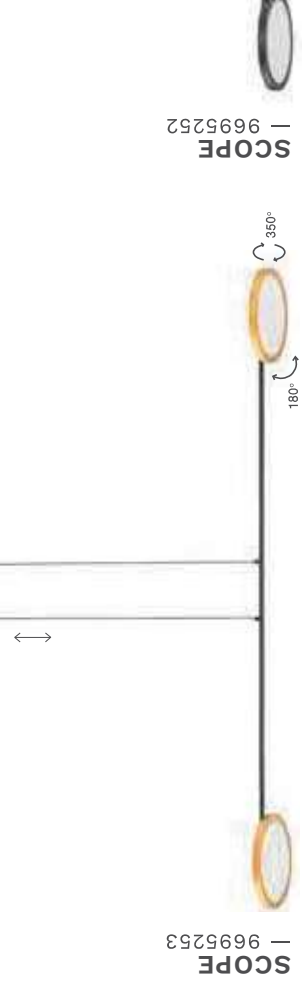

SCOPE	SCOPE	SCOPE	SCOPE
— 9695253	— 9695252	— 9695255	— 9695254
Black & Gold Metal & Acrylic LED · 18 Watt 220-240Volt 1400Lm · 3000K IP20	Black Metal & Acrylic LED · 18 Watt 220-240Volt 1400Lm · 3000K IP20	[Triac Dimmable] Black & Gold Metal & Acrylic LED · 44 Watt 220-240Volt 3660Lm · 3000K IP20	[Triac Dimmable] Black Metal & Acrylic LED · 44 Watt 220-240Volt 3660Lm · 3000K IP20