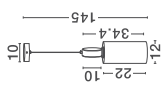

SERITA
— 9019817

[Triac Dimmable]
Brass Gold Steel,
Aluminium
Imitated Alabaster
LED · 36 Watt
220-240Volt
2381Lm · 3000K

TA
9816

[Dimmable]
Gold Steel,
Aluminium
Imitated Alabaster
28 Watt
40Volt
1800Lm · 3000K

SERITA
— 9019817