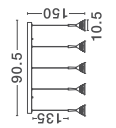

PALUZ
— 9186962

PALUZ
— 6963

Black
& Rose Gold Metal
Structured Acrylic
LED · 7 Watt
220-240Volt
345Lm · 3000K
IP20

PALUZ
— 9186965

[Triac Dimmable]
Matt Black
& Rose Gold Metal
Structured Acrylic
LED · 30 Watt
220-240Volt
1558Lm · 3000K
IP20

PALUZ
— 9186964

[Triac Dimmable]
Matt Black
& Rose Gold Metal
Structured Acrylic
LED · 30 Watt
220-240Volt
1558Lm · 3000K
IP20

PALUZ
— 9186962

Matt Black
& Rose Gold Metal
Structured Acrylic
LED · 7 Watt
220-240Volt
345Lm · 3000K
IP20