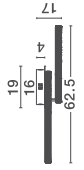

NAGER
— 9481092