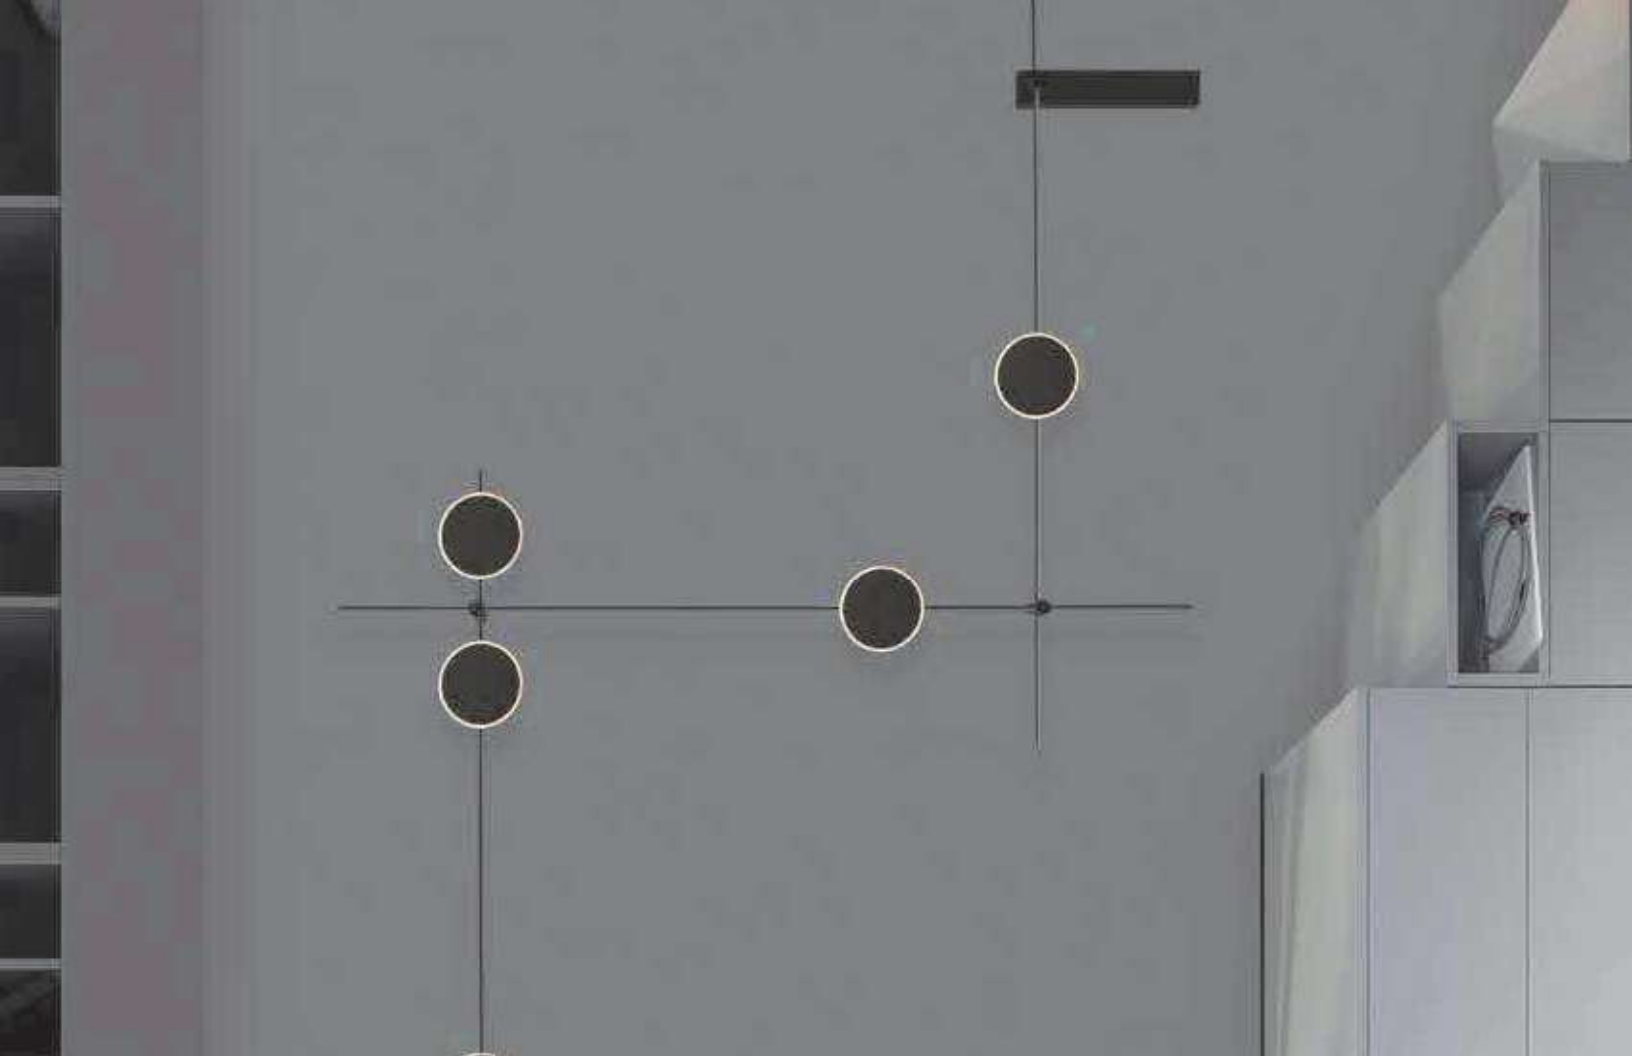

MAGNA
— 9180660
— 9180120

MAGNA
— 9180121

MAGNA
— 9180122