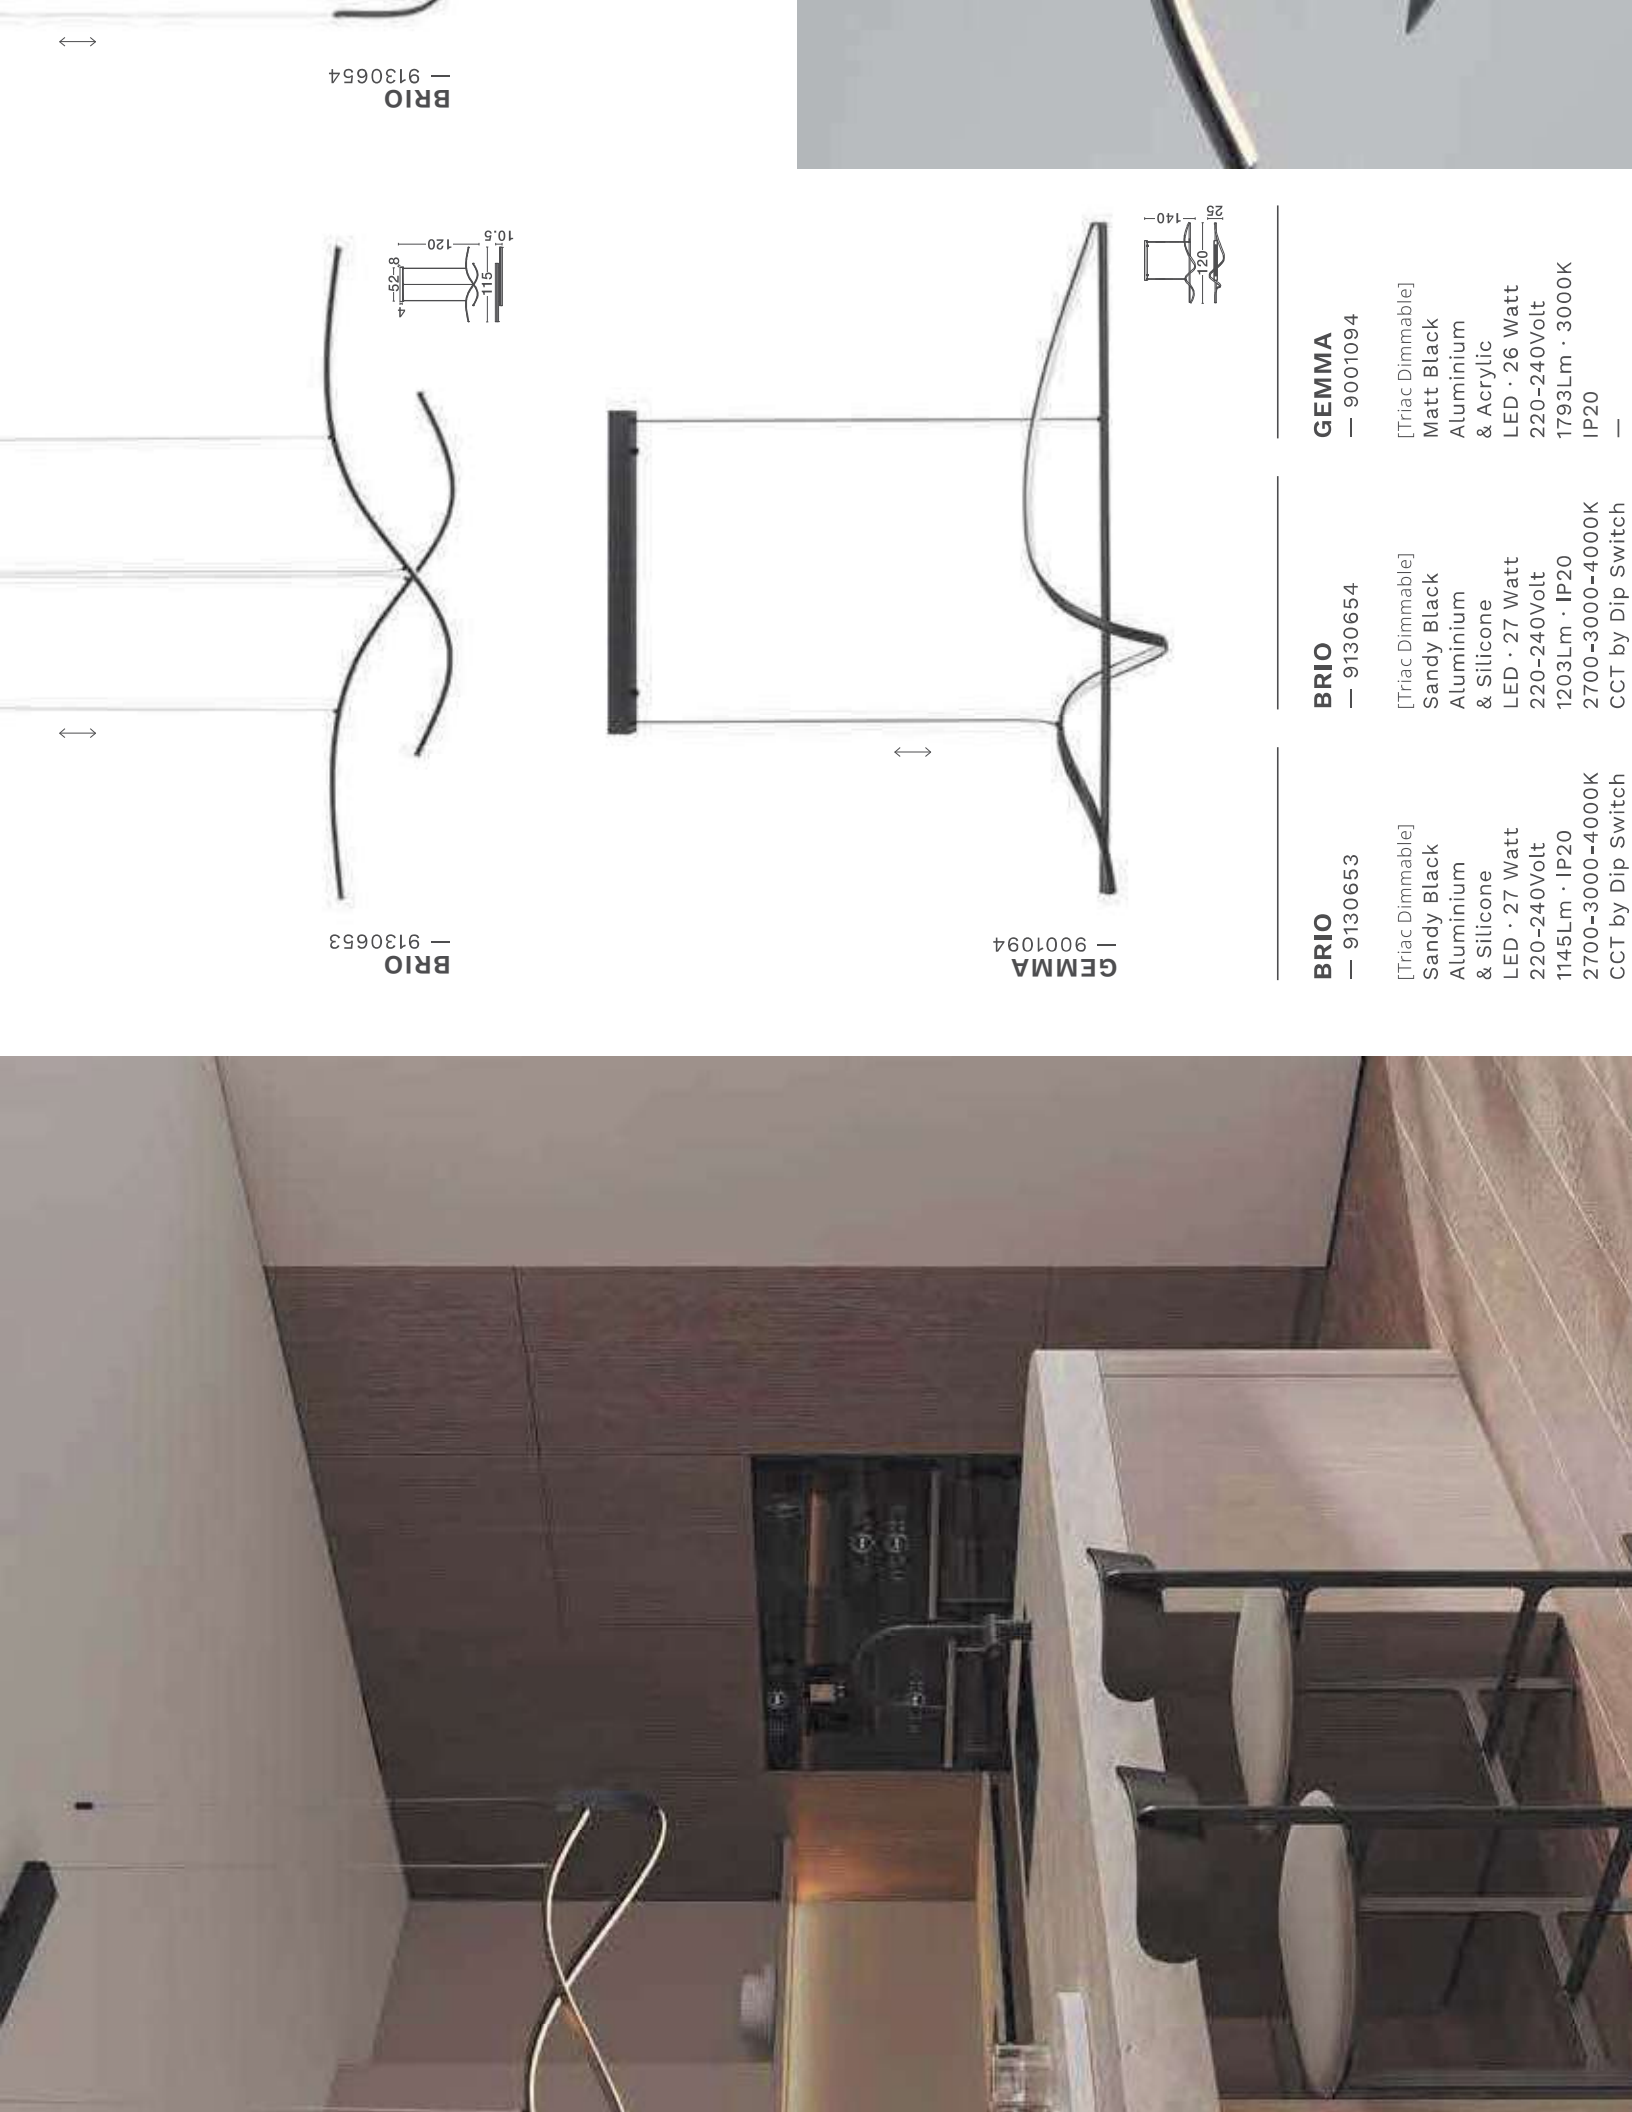

BRIO
— 9130653

GEMMA
— 9001094

BRIO — 9130653	[Triac Dimmable] Sandy Black Aluminium & Silicone LED · 27 Watt 220-240Volt 1145Lm · IP20 2700-3000-4000K CCT by Dip Switch
BRIO — 9130654	[Triac Dimmable] Sandy Black Aluminium & Silicone LED · 27 Watt 220-240Volt 1203Lm · IP20 2700-3000-4000K CCT by Dip Switch
GEMMA — 9001094	[Triac Dimmable] Matt Black Aluminium & Acrylic LED · 26 Watt 220-240Volt 1793Lm · 3000K IP20

BRIO
— 9130654