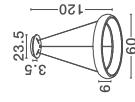

ALBI
— 8105618

[Triac Dimmable]
Sandy White
Aluminium & Acrylic
LED · 52 Watt
220-240Volt
4000Lm · 3000K

ALBI
— 8105603 D

[Triac Dimmable]
Sandy White
Aluminium & Acrylic
LED · 80 Watt
220-240Volt
4000Lm · 3000K