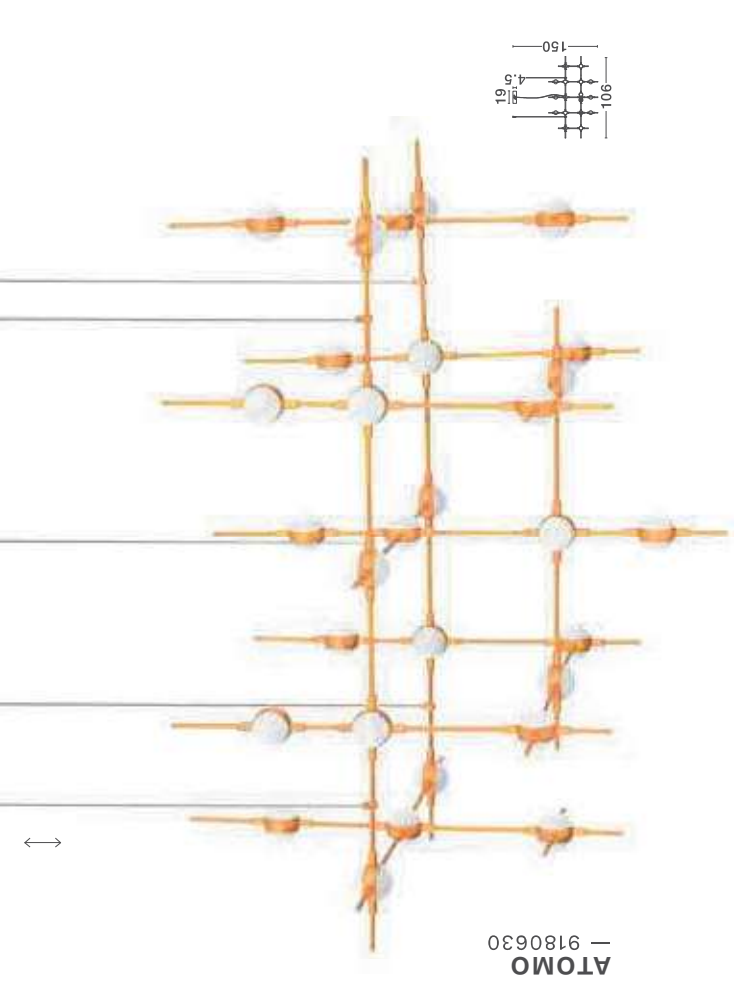

ATOMO
— 9180630

[Dimmable by Remote Control - Included]
Gold Metal & Acrylic
LED · 84 Watt
220-240Volt
3805Lm · 3000K
IP20

ATOMO
— 9180673

Gold Metal & Acrylic
LED · 9 Watt
220-240Volt
605Lm · 3000K
IP20

— L: 31

ATOMO
— 9280673

Gold Metal & Acrylic
LED · 9 Watt
220-240Volt
609Lm · 3000K
IP20

— L: 28