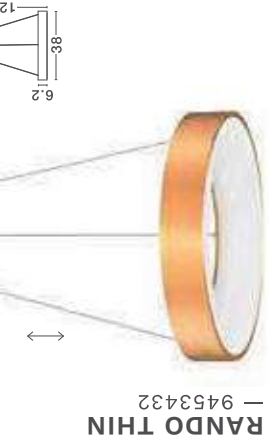

RANDO THIN
— 9453432