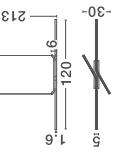

[Triac Dimmable]
Matt Black
Aluminium
LED · 41 Watt
220-240Volt
2253Lm · IP20
2700-3000-4000K
CCT Dip by Switch
LIGHT UP & DOWN

AKRO
— 9088118

[Triac Dimmable]
Matt Black
Aluminium
LED · 16 Watt
220-240Volt
719Lm · IP20
2700-3000-4000K
CCT Dip by Sw