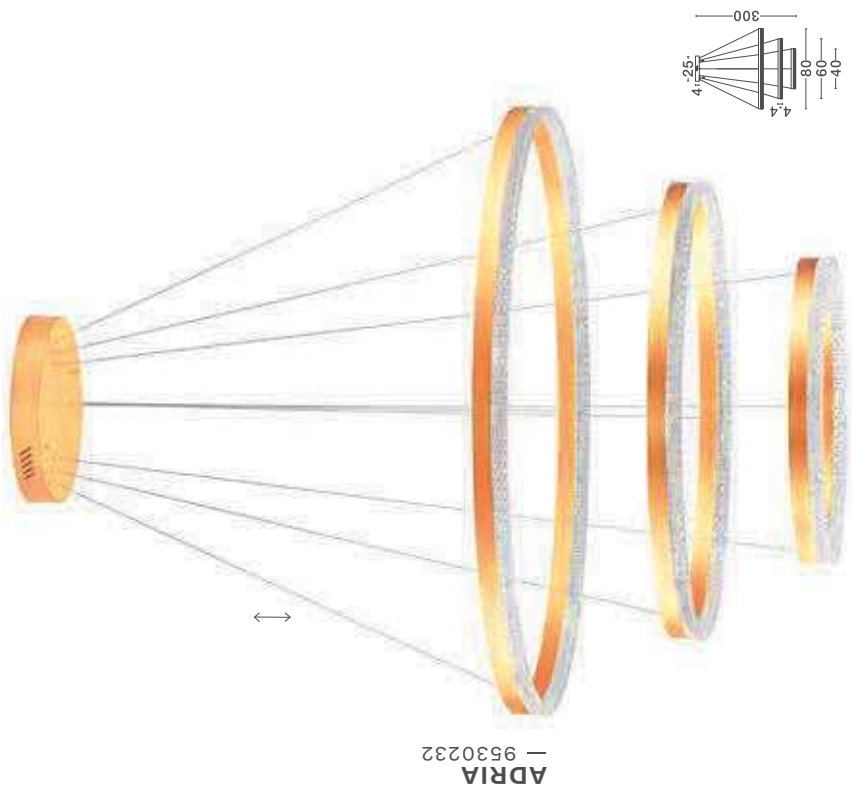

ADRIA
— 9530232