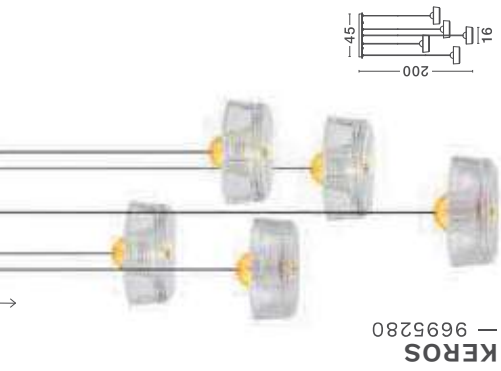

KEROS
— 9695280

Platinum Gold
Aluminium
& Structured Acrylic
White Base
LED · 30 Watt
220-240Volt
1576Lm · 3000K
IP20

KEROS
— 9695281

Platinum Gold
Aluminium
& Structured Acrylic
Sandy White Base
LED · 23 Watt
220-240Volt
1576Lm · 3000K
IP20

KEROS
— 9695282

Platinum Gold
Aluminium
& Structured Acrylic
LED · 6 Watt
220-240Volt
394Lm · 3000K
IP20