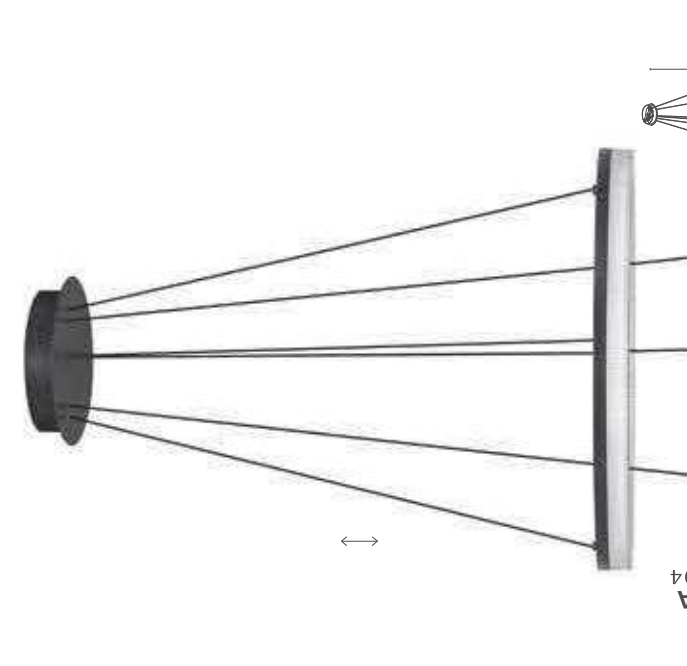

LONELA
— 9695508

[Triac Dimmable]
Sandy Black
Aluminium & A
LED · 28 Watt
220-240Volt
1680Lm · 3000