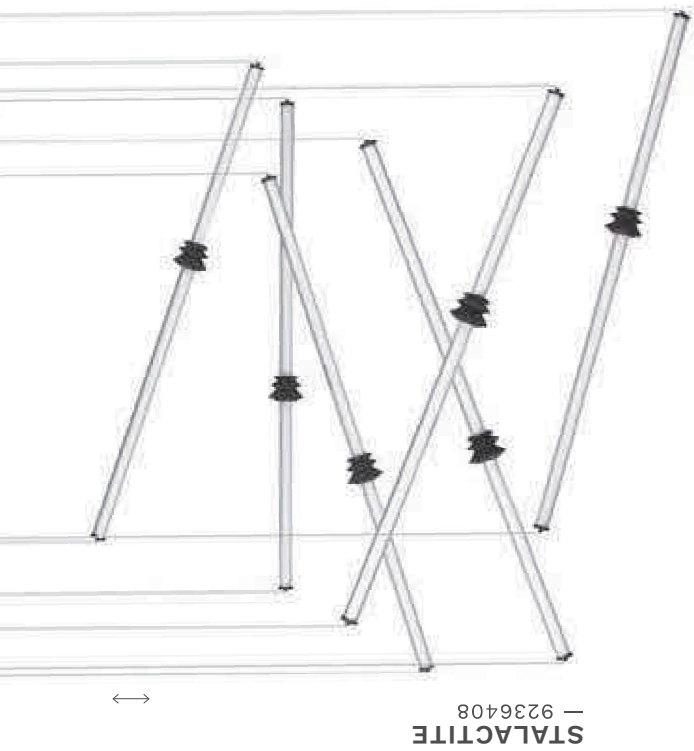

STALACTITE
— 9236409

- [Triac Dimmable]
- Sandy Black
- Aluminium & Acrylic
- Black Artificial
- Ceramic
- LED · 36 Watt
- 220-240Volt
- 2811Lm · 3000K
- IP20

STALACTITE
— 9236408

- [Triac Dimmable]
- Sandy Black
- Aluminium & Acrylic
- Black Artificial
- Ceramic
- LED · 79 Watt
- 220-240Volt
- 6467Lm · 3000K
- IP20