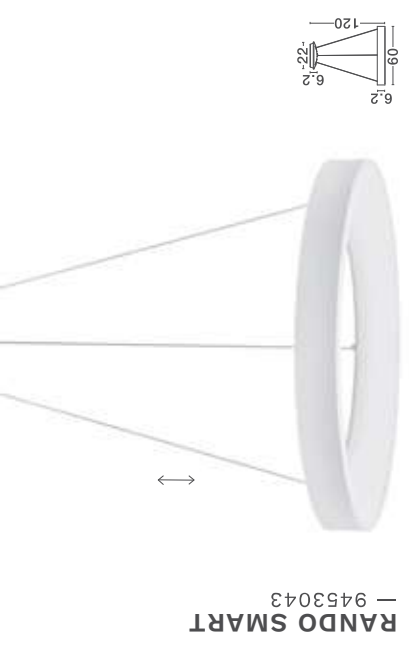

RANDO SMART series. A series of smart luminaires that can be controlled by Amazon Echo or Google Home.

Each luminaire can be controlled directly from your smartphone or tablet using the Tuya App.

BENEFITS OF RANDO SMART:

- Remote control via smartphone / tablet
- Compatible with Amazon Echo and Google Home
- Can be controlled directly from your smartphone or tablet using the Tuya App.