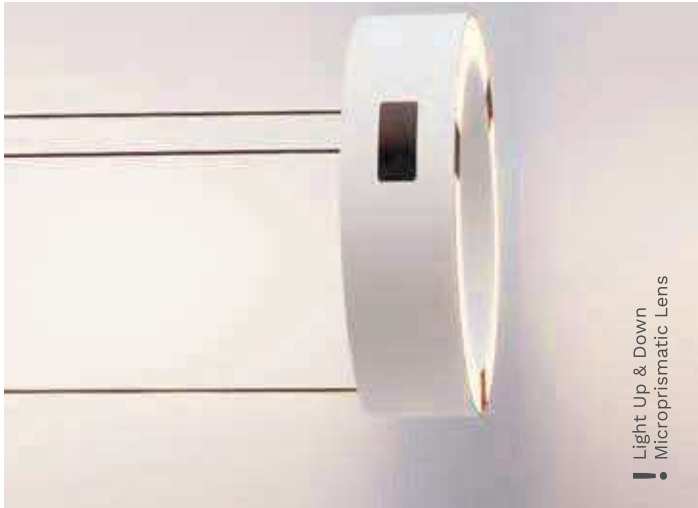

! Light Up & Down
• Microprismatic Lens