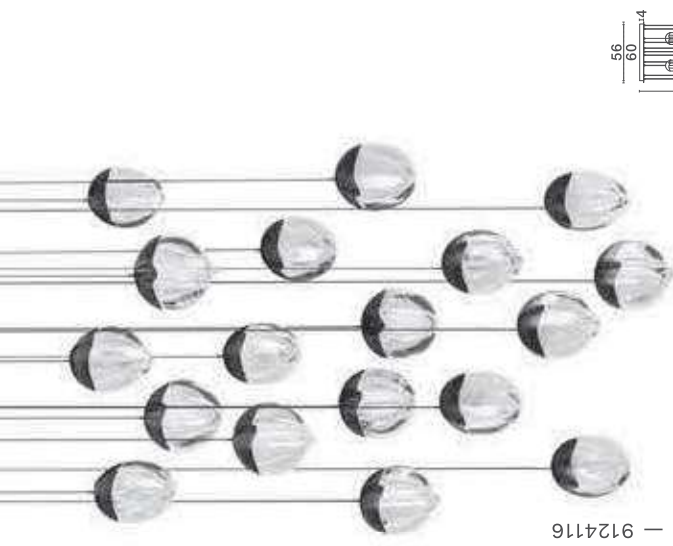

220-240Volt
5670Lm · 3000K
IP20

— D: 63
H: 250 cm

ALICIA

— 9124115

[Triac Dimmable]
Sandy Black
Aluminium
& Cloud Glass
LED · 60 Watt
220-240Volt
3780Lm · 3000K
IP20

— D: 55
H: 200 cm

ALICIA

— 9124126

[Triac Dimmable]
Gold Aluminium
& Cloud Glass
LED · 90 Watt
220-240Volt
5670Lm · 3000K
IP20

— D: 63
H: 250 cm

ALICIA

— 9124125

[Triac Dimmable]
Gold Aluminium
& Cloud Glass
LED · 60 Watt
220-240Volt
3780Lm · 3000K
IP20

— D: 55
H: 200 cm

ALICIA
— 9124116