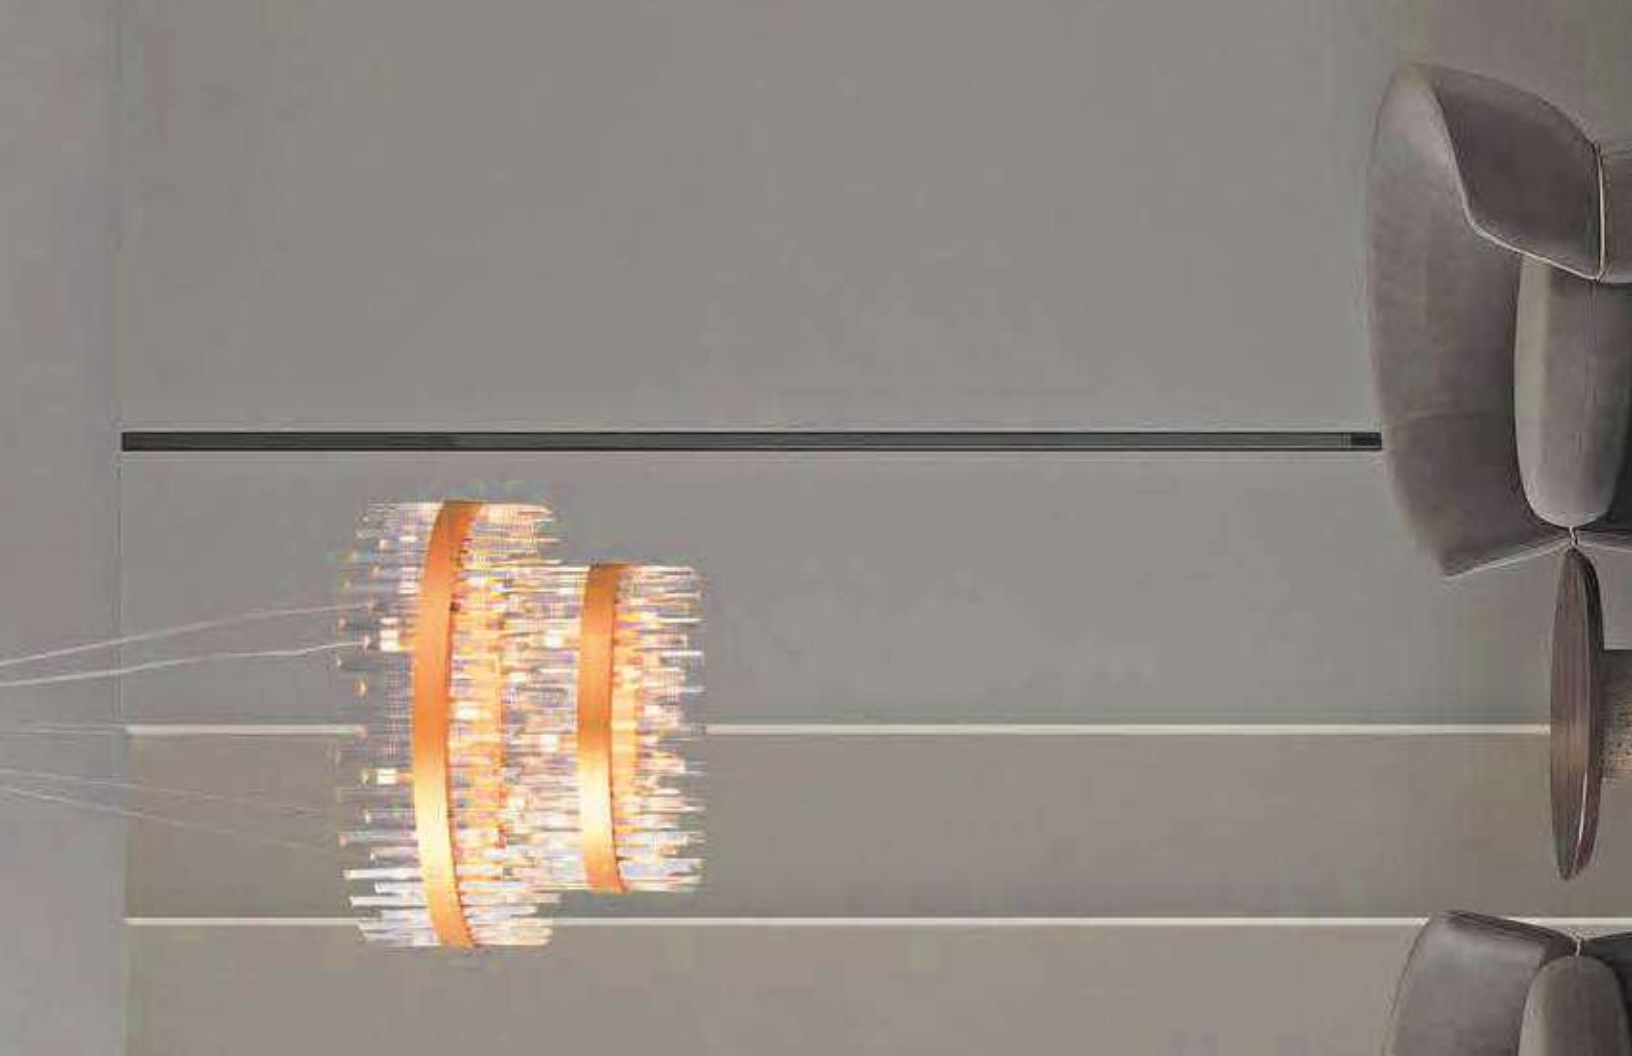

CROWN
— 9695120

Satin Gold Met
Clear Crystal
LED G9 · 32X5
100-240 Volt ·
BULB EXCLUDED