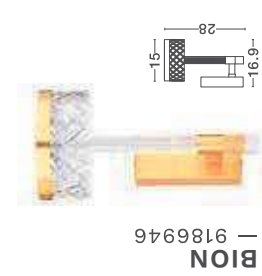

BION — 9186944	Brass Gold Metal & Clear Acrylic LED · 38 Watt 220-240 Volt 2399Lm · 3000K IP20
BION — 9186945	Brass Gold Metal & Clear Acrylic LED · 48 Watt 220-240 Volt 3094Lm · 3000K IP20
BION — 9186946	Brass Gold Metal & Clear Acrylic LED · 8 Watt 220-240 Volt 490Lm · 3000K IP20