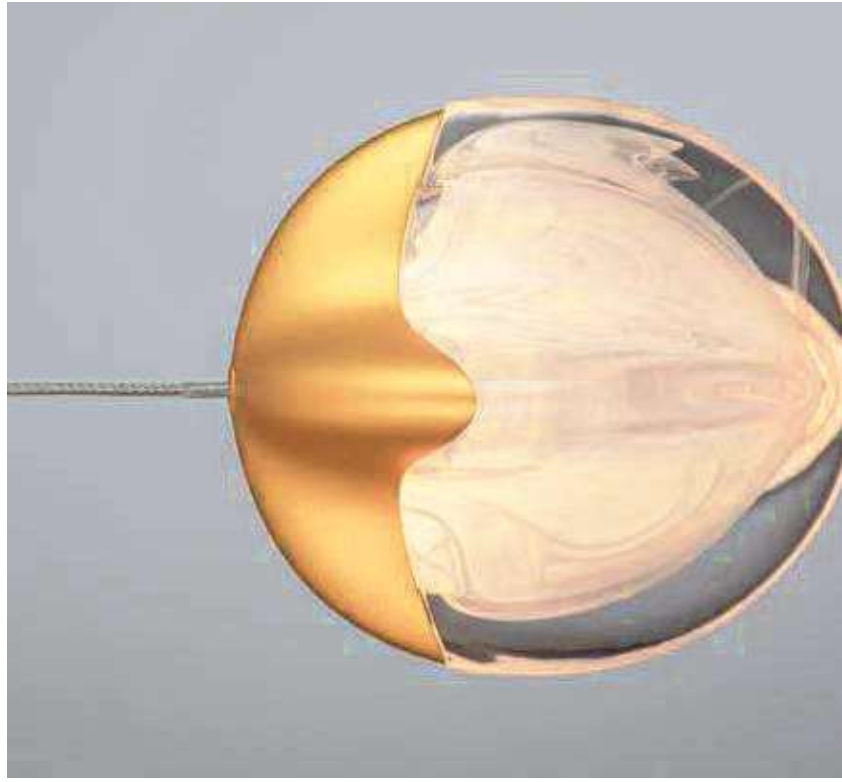

A 4124
[Dimmable]
Aluminium
and Glass
25Watt
40Volt
3000K