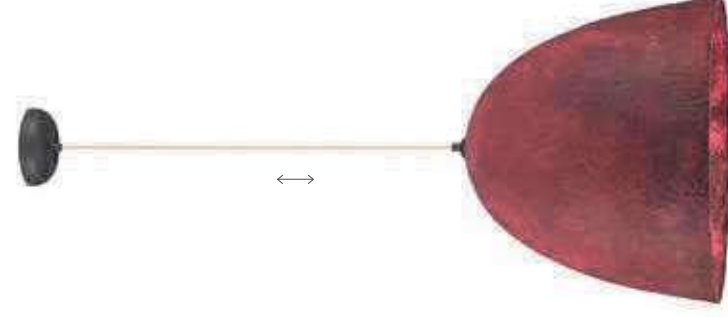

SOLIS
— 9620174

SOLIS
— 9620175

SOLIS
— 9620172

Black Paper
& Natural Mulberry
& Natural Mulberry
Silk, Sandy Black
Metal Base
LED E27 · 1x12 Watt
100-240 Volt · IP20
BULB EXCLUDED

SOLIS
— 9620174

Red Paper
& Natural Mulberry
Silk, Black Metal
Base, Gold Fabric
Cable
LED E27 · 1x12 Watt
100-240 Volt · IP20
BULB EXCLUDED

SOLIS
— 9620173

Black Paper
& Natural Mulberry
Silk, Sandy Black
Metal Base
LED E27 · 1x12 Watt
100-240 Volt · IP20
BULB EXCLUDED

SOLIS
— 9620175

Red Paper
& Natural Mulberry
Silk, Sandy Black
Metal Base, Gold
Fabric Cable
LED E27 · 1x12
100-240 Volt