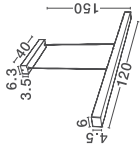

VASTER
— 9019814

VASTER
— 9019812

[Dimmable]
Black Steel,
Aluminium
Imitated Alabaster
LED · 36 Watt
40Volt
m · 3000K

VASTER
— 9019814

[Triac Dimmable]
Matt Black Steel,
Aluminium
Imitated Alabaster
LED · 36 Watt
220-240Volt
1906Lm · 3000K
IP20

SHADO
— 9019821

Matt Black Steel,
Aluminium
Imitated Alabaster
LED · 7 Watt
220-240Volt
393Lm · 3000K
IP20

SHADO
— 9019822

Matt Black Steel,
Aluminium
Imitated Alabaster
LED · 12 Watt
220-240Volt
709Lm · 3000K
IP20