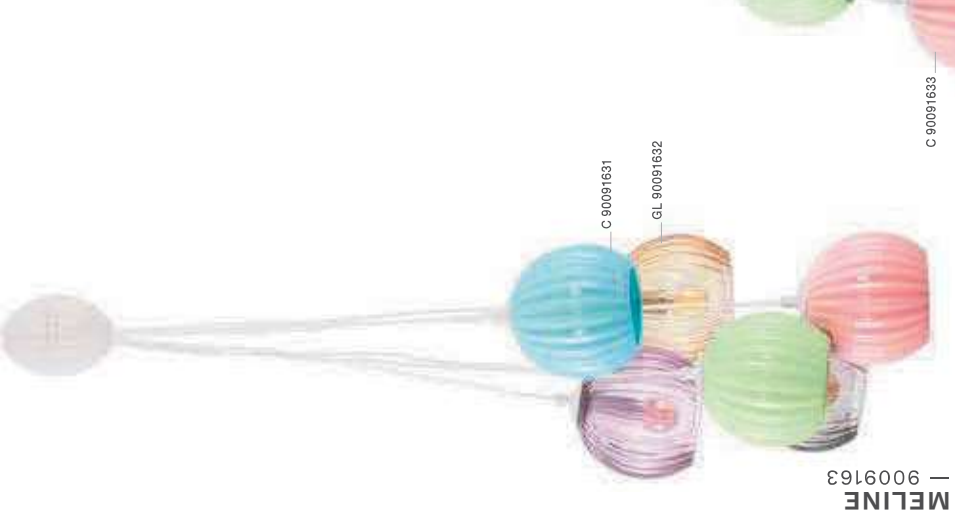

MELINE
— 9009163

Sage Blue, Pink & Green Ceramic Mocha, Purple & Yellow Glass
Matt White Metal Base
LED E14 · 6x5 Watt
100-240 Volt · IP20
BULB EXCLUDED

MELINE
— 9009164

Sage Green, Yellow, Pink & White Ceramic Mocha, Smokey Gray & Purple Glass
Matt White Metal Base
LED E14 · 7x5 Watt
100-240 Volt · IP20
BULB EXCLUDED