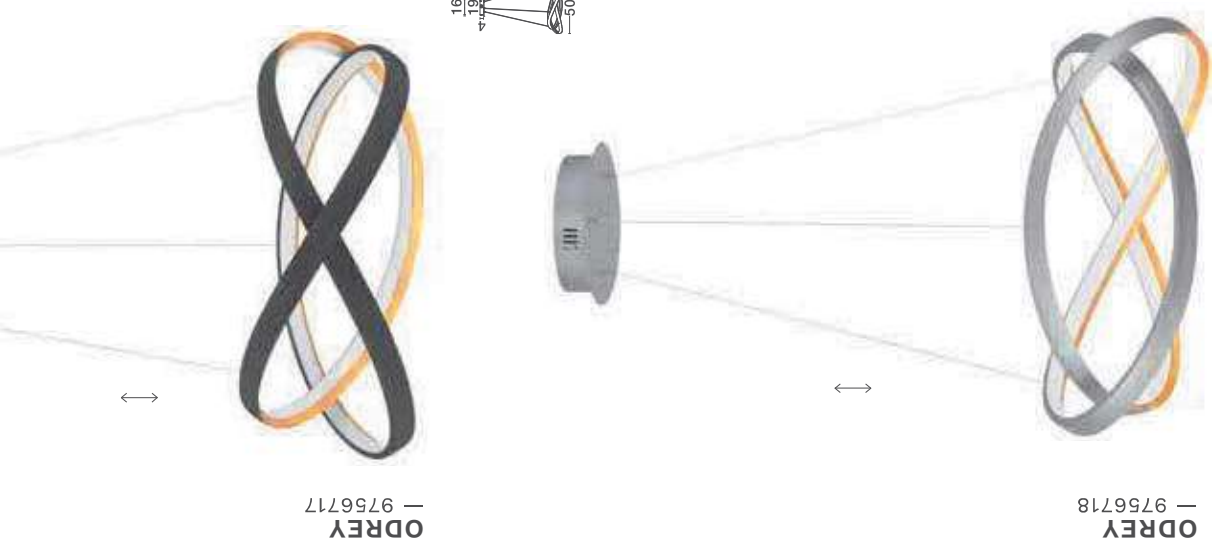

ODREY
— 9756717

ODREY
— 9756718

CELESTIA
— 9030645

[Triac Dimmable]
Brass Gold,
Aluminium
& Acrylic
LED · 87 Watt
220-240 Volt
3141Lm · 3000K
IP20
—
D: 60

CELESTIA
— 9030644

[Triac Dimmable]
Black Aluminium
& Acrylic
LED · 87 Watt
220-240 Volt
3141Lm · 3000K
IP20
—
D: 60

ODREY
— 9756718

[Dimmable by Remote
Control]
Silver & Gold
Aluminium & Acrylic
LED · 40 Watt
220-240 Volt
2033Lm · IP20
2700-3500-5000K
CCT by Remote

ODREY
— 9756717

[Dimmable by Remote
Control]
Sandy Black & Gold
Aluminium & Acrylic
LED · 40 Watt
220-240 Volt
2033Lm · IP20
2700-3500-5000K
CCT by Remote