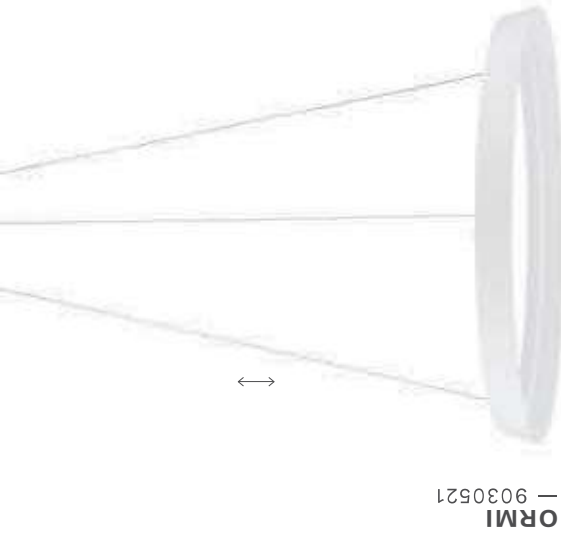

3717Lm · IP20
2700-3000K
CCT by Dip Switch

— D: 60

H: 150 cm

ORMI

— 9030522

[Triac Dimmable]
Sandy Black
Aluminium & Acrylic
LED · 52 Watt
220-240Volt
3717Lm · IP20
2700-3000K
CCT by Dip Switch

— D: 60

H: 150 cm

ORMI

— 9030523

[Triac Dimmable]
Champagne Brown
Aluminium & Acrylic
LED · 52 Watt
220-240Volt
3717Lm · IP20
2700-3000K
CCT by Dip Switch

— D: 60

H: 150 cm

ORMI

— 9030928

[Triac Dimmable]
Brushed Coffee
Aluminium & Acrylic
LED · 52 Watt
220-240Volt
3717Lm · IP20
2700-3000-4000K
CCT by Dip Switch

— D: 60

H: 150 cm

ORMI
— 9030521