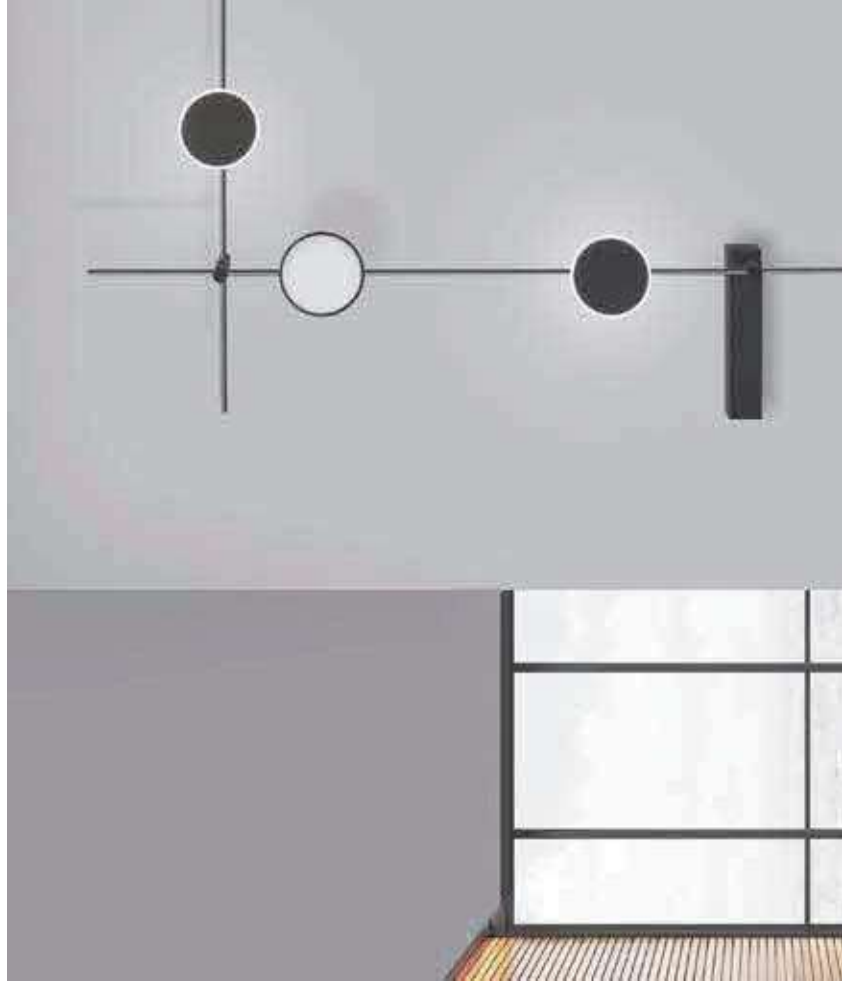

CONSISTS OF

- 1x 9180660 or
- 1x 9180120

CONSISTS OF

- 1x 9180120
- 1x 9180122

CONSISTS OF

- 1x 9180120
- 1x 9180121
- 1x 9180122
- 1x 9180123

CONSISTS OF

- 1x 9180120
- 2x 9180123
- 2x 9180121