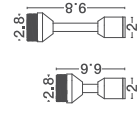

INTO Bases

CODE	DIMENSIONS (cm)
1617 ●	D: 2 H: 7.9 cm
1618 ○	D: 2 H: 7.9 cm

INTO Bases

CODE	DIMENSIONS (cm)
1603 ●	D: 2.8 H: 6.6 cm
1604 ○	D: 2.8 H: 6.6 cm
1619 ●	D: 2.8 H: 9.8 cm

CODE	WATT	CCT
9980595 ●	25W	3000K
9980598 ○	25W	3000K
9980596 ●	35W	3000K
9980599 ○	35W	3000K
9980597 ●	46W	3000K
9980600 ○	46W	3000K