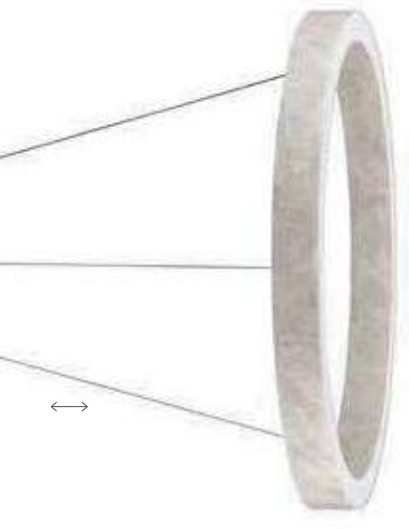

220-240Volt
1950Lm · 3000K
IP20

D: 65.5
H: 180 cm

VALLEY

— 9333227

[Triac Dimmable]
Natural Marble
Stone & Black
Steel Base
LED · 33 Watt
220-240Volt
1980Lm · 3000K
IP20

L: 121
W: 3.7
H: 180 cm

VALLEY

— 9333228

[Triac Dimmable]
Natural Marble
Stone & Black
Aluminium Base
Black PU Leather
Strap
LED · 25 Watt
220-240Volt
1500Lm · 3000K
IP20

L: 125.5
W: 7
H: 180 cm

VALLEY
— 9333226