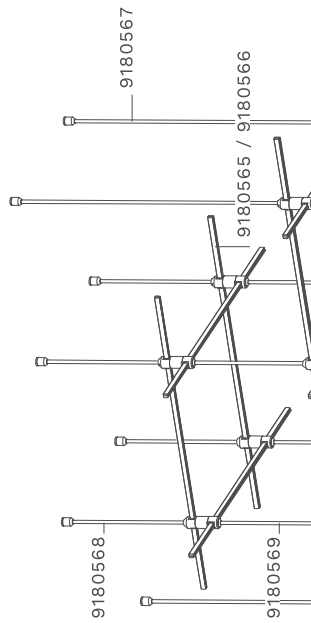

PUZZLE INSTALLATION GUIDE