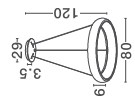

ALBI
— 8105618

[Triac Dimmable]
Sandy White
Aluminium & Acrylic
LED · 52 Watt
220-240Volt
4000Lm · 3000K

ALBI
— 8105603 D

[Triac Dimmable]
Sandy White
Aluminium & Acrylic
LED · 80 Watt
220-240Volt
4000Lm · 3000K