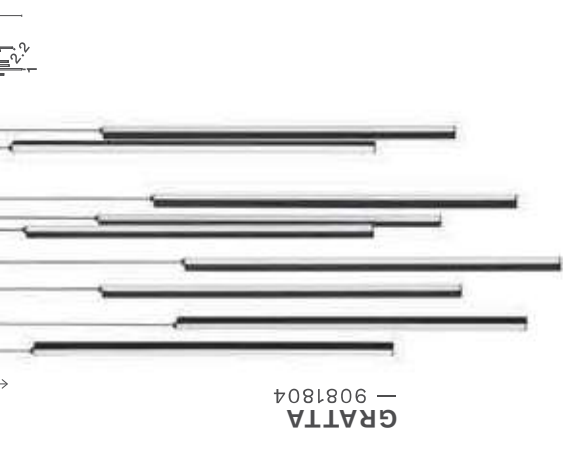

GRATTA
— 9081805

GRATTA
— 9081804