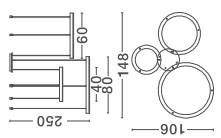

ELOWEN
— 9345654

[Triac Dimmable]
Brushed Silver
Aluminium & Acrylic
LED · 181 Watt
220-240 Volt
8891Lm · 3000K
IP20

LIGHT UP & DOWN

EWEN
— 9345670

[Dimmable]
Brushed Silver
Aluminium & Acrylic
106 Watt
40 Volt
8891Lm · 3000K

UP & DOWN

ELOWEN
— 9345670