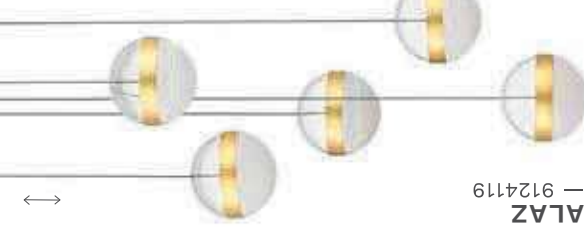

ALAZ
— 9124119