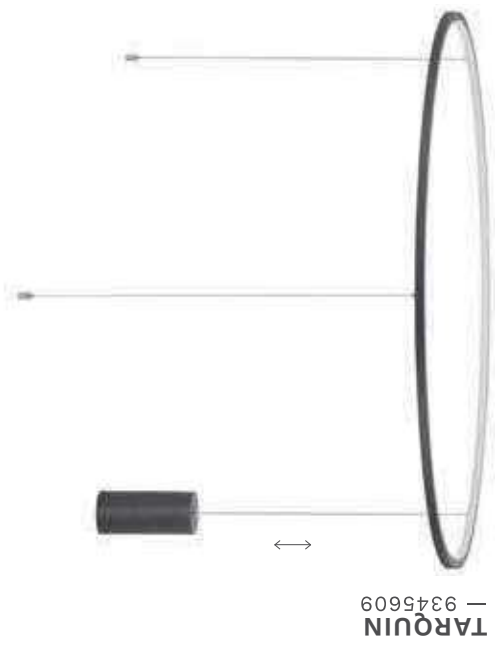

TARQUIN
— 9345605

TARQUIN
— 9345609