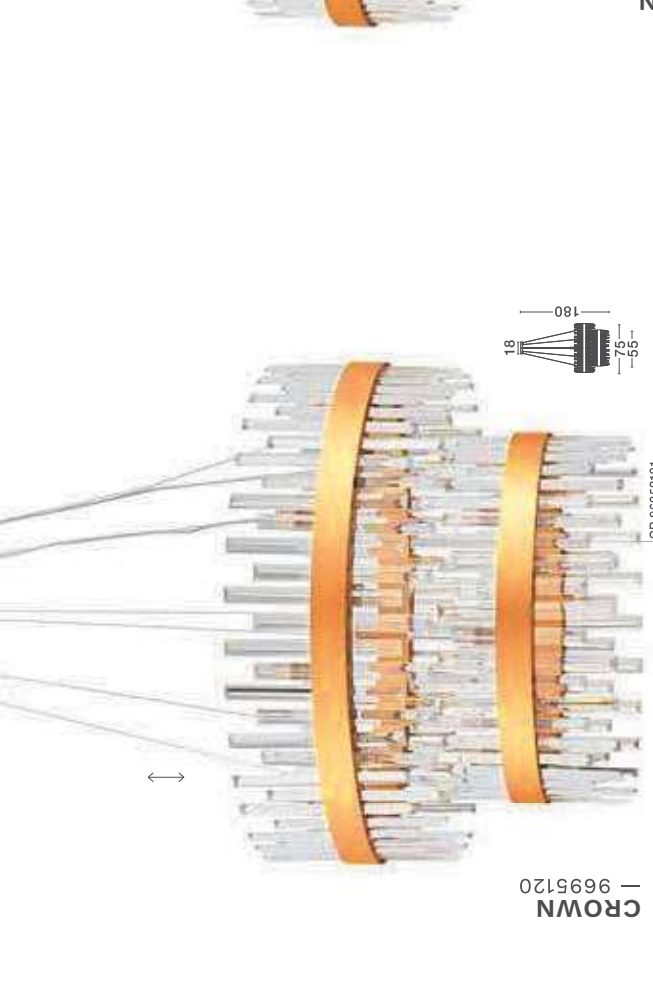

CROWN
— 9695120

Satin Gold Met
Clear Crystal
LED G9 · 32X5
100-240 Volt ·
BULB EXCLUDED