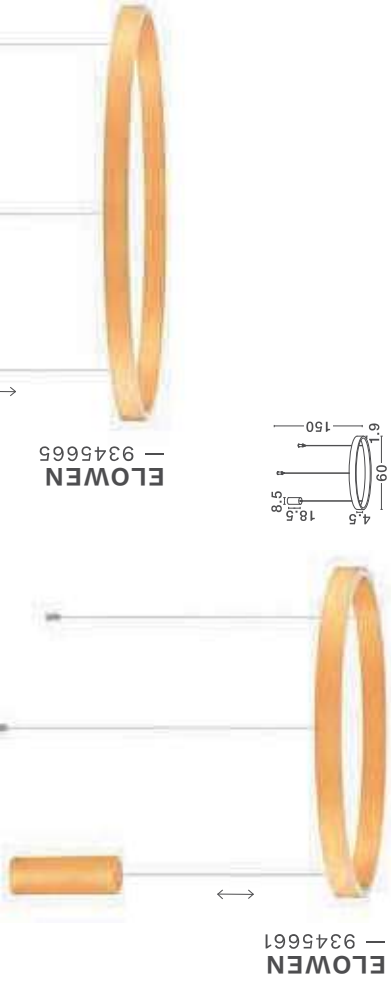

ELOWEN
— 9345661

[Triac Dimmable]
Brushed Gold
Aluminium & Acrylic
LED · 60 Watt
220-240 Volt
2552Lm · 3000K
IP20

LIGHT UP & DOWN

ELOWEN
— 9345665

[Triac Dimmable]
Brushed Gold
Aluminium & Acrylic
LED · 77 Watt
220-240 Volt
3326Lm · 3000K
IP20

LIGHT UP & DOWN

ELOWEN
— 9345669

[Triac Dimmable]
Brushed Gold
Aluminium & Acrylic
LED · 106 Watt
220-240 Volt
4899Lm · 3000K
IP20

LIGHT UP & DOWN

ELOWEN
— 9345653

[Triac Dimmable]
Brushed Gold
Aluminium & Acrylic
LED · 181 Watt
220-240 Volt
8891Lm · 3000
IP20

LIGHT UP & DOWN