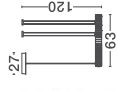

LAZURA
— 9124111

[Triac Dimmable]
Gold Aluminium
& Steel, K9 Crystal
& Black Leather
LED · 74 Watt
220-240Volt
5180Lm · 3000K
IP20

LAZURA
— 9124110

[Triac Dimmable]
Gold Aluminium
& Steel, K9 Crystal
& Black Leather
LED · 65 Watt
220-240Volt
3900Lm · 3000K
IP20

LAZURA
— 9124109

[Triac Dimmable]
Gold Aluminium
& Steel, K9 Crystal
& Black Leather
LED · 9 Watt
220-240Volt
540Lm · 3000K
IP20