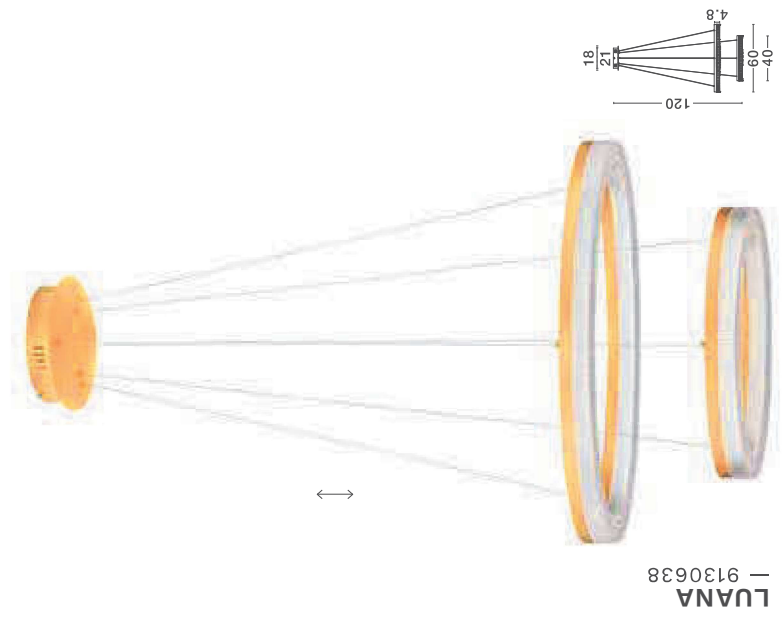

— D: 60
H: 140 cm

LUANA
— 9130639

[Triac Dimmable]
Brushed Gold
Aluminium & Acrylic
LED · 41 Watt
220-240Volt
2665Lm · IP20
2700-3000-4000K

LUANA
— 9130637

[Triac Dimmable]
Brushed Gold
Aluminium & Acrylic
LED · 90 Watt
220-240Volt
5850Lm · IP20
2700-3000-4000K