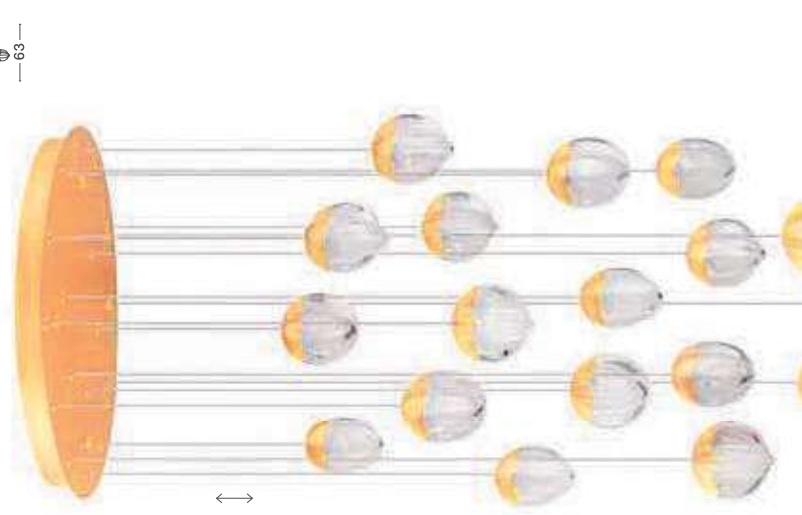

ALICIA
— 9124126