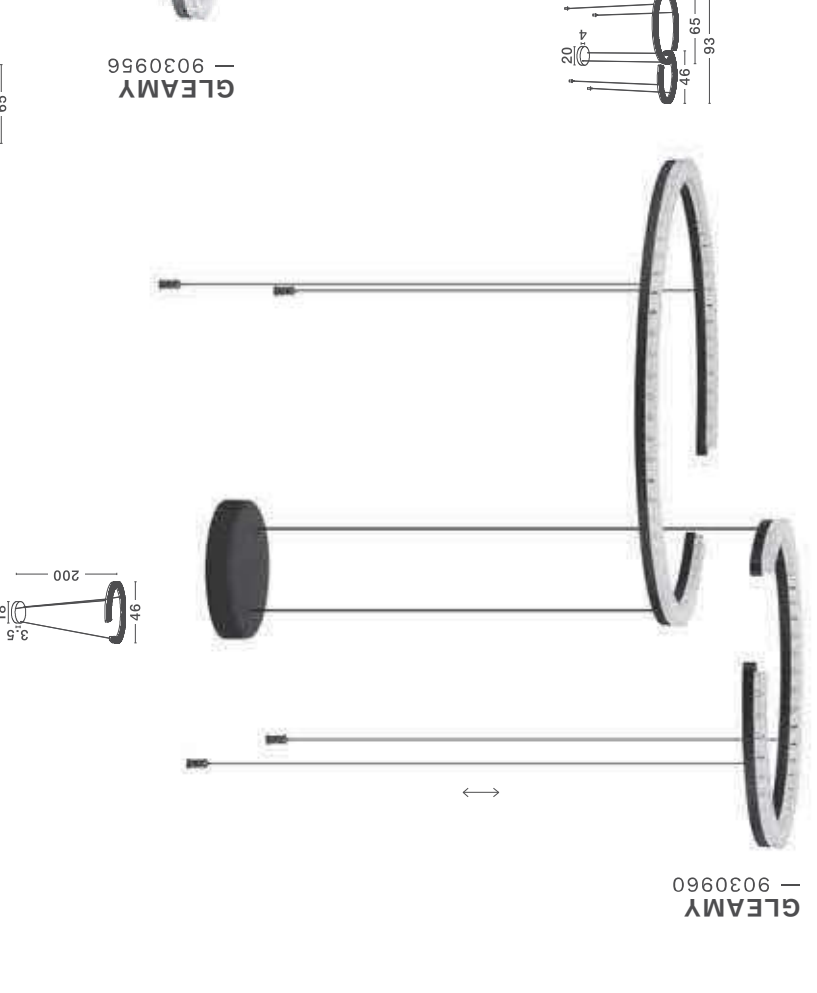

GLEAMY
— 9030956

GLEAMY
— 9030950

GLEAMY
— 9030954

GLEAMY
— 9030956

GLEAMY
— 9030960

GLEAMY
— 9030960