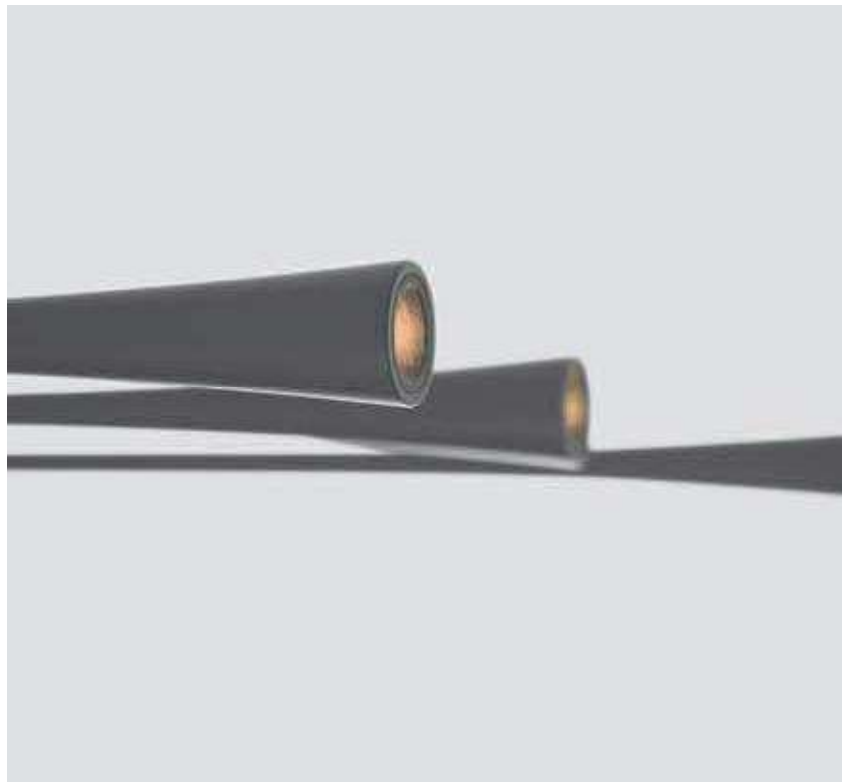

GOCCIO
— 9102591
Black Aluminium
& Steel
Black Fabric W
LED · 6 Watt
220-240Volt
226Lm · 3000K
IP20