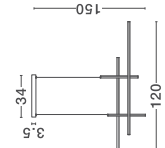

ANTAMA
— 9081833

ANTAMA
— 9081832

[Triac Dimmable]
Sandy Black
Aluminium & Acrylic
Sandy Black Steel

40 Watt
40VOLT
m · 3200K

ANTAMA
— 9081834

[Triac Dimmable]
Sandy Black
Aluminium & Acrylic
Sandy Black Steel

Base
LED · 25 Watt
220-240VOLT
955Lm · 3200K
IP20

ANTAMA
— 9081809

[Triac Dimmable]
Sandy Black
Aluminium & Acrylic,
Sandy Black Steel

Base
LED · 12 Watt
220-240VOLT
510Lm · 3200K
IP20