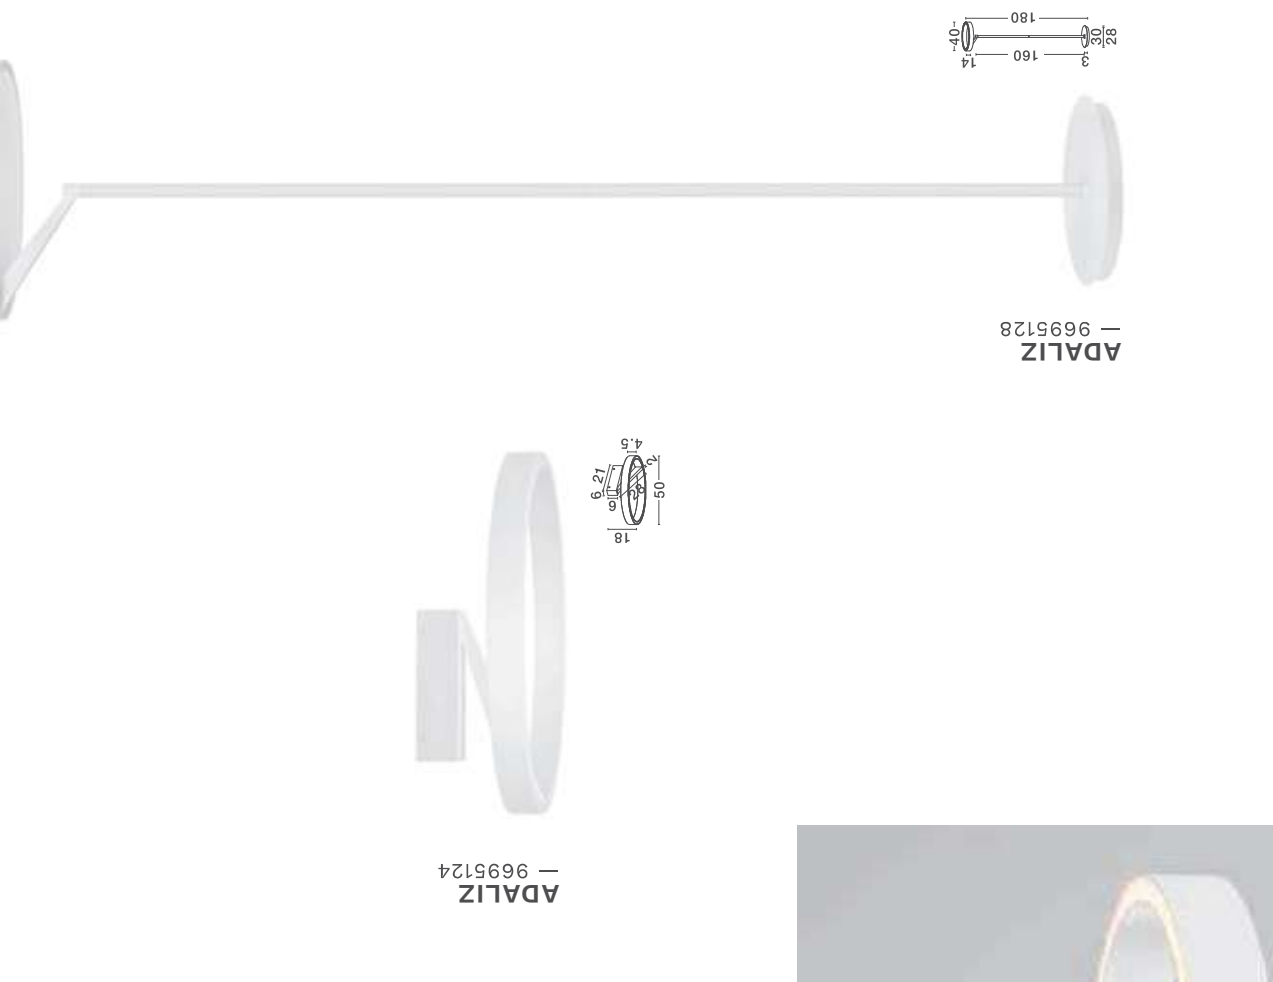

ADALIZ
— 9695124

ADALIZ
— 9695128

ADALIZ
— 9695126

[Triac Dimmable]
Sandy White
Metal, Aluminium
& Silicone
LED · 59 Watt
220-240Volt
2663Lm · IP20
2700-3000-4000K
CCT by Dip Switch

ADALIZ
— 9695124

[Triac Dimmable]
Sandy White
Metal, Aluminium
& Silicone
LED · 47 Watt
220-240Volt
2062Lm · IP20
2700-3000-4000K
CCT by Dip Switch

ADALIZ
— 9695128

[Dimmable Switch]
Sandy White Metal,
Aluminium & Silicone
LED · 38 Watt
220-240 Volt
1623Lm · 3000K
IP20
LIGHT UP & DOWN