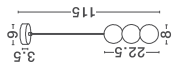

ZERO
— 9577014

White Gypsum
& Opal Glass
LED G9 · 1x5Watt
100-240Volt · IP20

ZERO
— 9577022

Red Concrete
& Opal Glass
LED G9 · 1x5Watt
100-240Volt · IP20

ZERO
— 9577021

Gray Concrete
& Opal Glass
LED G9 · 1x5Watt
100-240Volt · IP20

ZERO
— 9577020

White Gypsum
& Opal Glass
LED G9 · 1x5Watt
100-240Volt · IP20

ZERO
— 9577017

White Gypsum
& Opal Glass
LED G9 · 1x5Watt
100-240Volt · IP20

ZERO
— 9577018

Gray Concrete
& Opal Glass
LED G9 · 1x5Watt
100-240Volt · IP20

ZERO
— 9577019

Red Concrete
& Opal Glass
LED G9 · 1x5Watt
100-240Volt · IP20