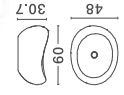

AERE
— 9002665