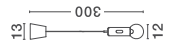

Manually Adjustable Height

Manually Adjustable Height

CHRONOS
— 9870025

CHRONOS
— 9870027

CHRONOS
— 9870024

CHRONOS
— 9870026

CHRONOS
— 9870027

[Sensor Dimmable]
White Aluminium
& Steel
Fingerprint
Resistant Paint
LED · 11 Watt
220-240 Volt
797Lm · 3000K