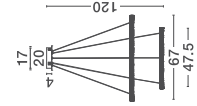

NAGER
— 9481094
Sandy Black
Aluminium & Acrylic
LED · 28 Watt
220-240Volt
1681Lm · 3000K
IP20

NAGER
— 9481092
[Triac Dimmable]
Sandy Black
Aluminium & Acrylic
LED · 62 Watt
220-240Volt
3586Lm · 3000K

NAGER
— 9481093
[Triac Dimmable]
Sandy Black
Aluminium & Acrylic
LED · 45 Watt
220-240Volt
2737Lm · 3000K