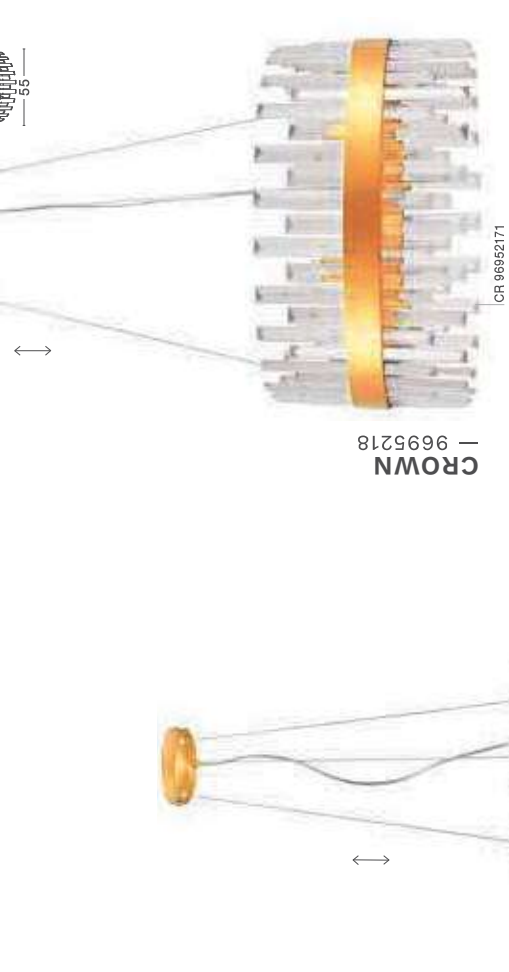

CROWN	CROWN	CROWN	CROWN
— 9695219	— 9695218	— 9695220	— 9695220
Satin Gold Metal & Clear Crystal LED G9 · 5x5 Watt 100-240 Volt · IP20 BULB EXCLUDED	Satin Gold Metal & Clear Crystal LED G9 · 14x5 Watt 100-240 Volt · IP20 BULB EXCLUDED	Satin Gold Metal & Clear Crystal LED G9 · 18x5 Watt 100-240 Volt · IP20 BULB EXCLUDED	Satin Gold Metal & Clear Crystal LED G9 · 2x5 Watt 100-240 Volt · IP20 BULB EXCLUDED