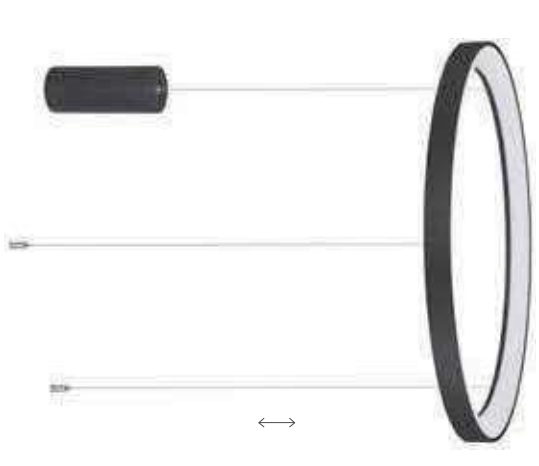

PERTINO
— 9345689
— 9853684