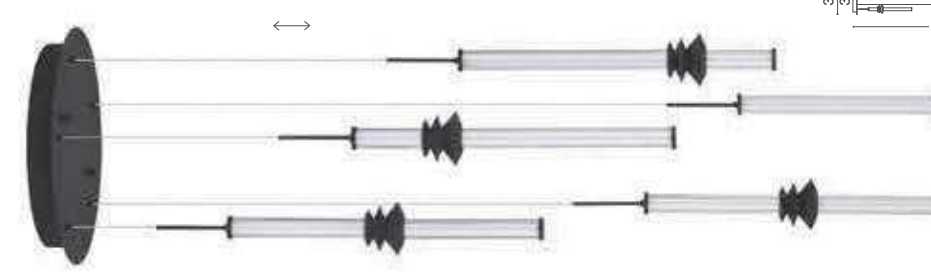

STALACTITE
9236407