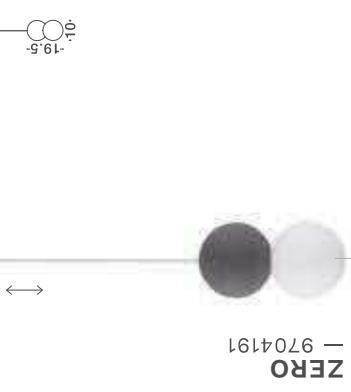

Product Name	SKU	Material	Power	Voltage	IP Rating	Notes
ZERO	— 9577011	White Gypsum & Opal Glass	LED G9 · 1x5 Watt	100-240 Volt	IP20	BULB EXCLUDED
ZERO	— 9577010	Gray Concrete & Opal Glass	LED G9 · 1x5 Watt	100-240 Volt	IP20	BULB EXCLUDED
ZERO	— 9577013	White Gypsum & Opal Glass	LED G9 · 1x5 Watt	100-240 Volt	IP20	BULB EXCLUDED
ZERO	— 9577012	Concrete & Opal Glass	LED G9 · 1x5 Watt	100-240 Volt	IP20	BULB EXCLUDED
ZERO	— 9577010	White Gypsum & Opal Glass	LED G9 · 1x5 Watt	100-240 Volt	IP20	BULB EXCLUDED