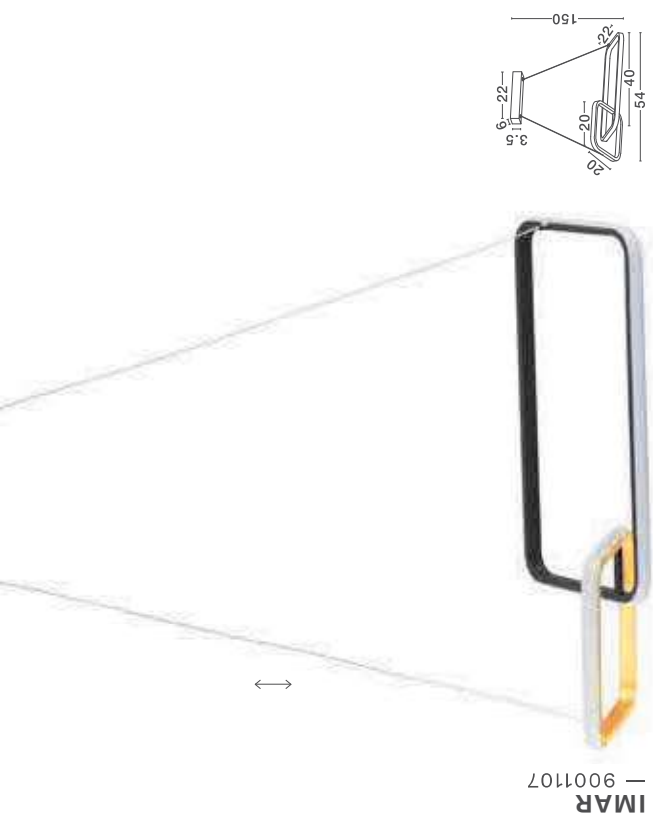

IMAR

— 9001104
Sandy Black
& Gold Steel
& Aluminium
LED · 13 Watt
220-240Volt
563Lm · 3200K
IP20

IMAR

— 9001105
Black
& Gold Steel
& Aluminium
LED · 13 Watt
220-240Volt
563Lm · 3200K