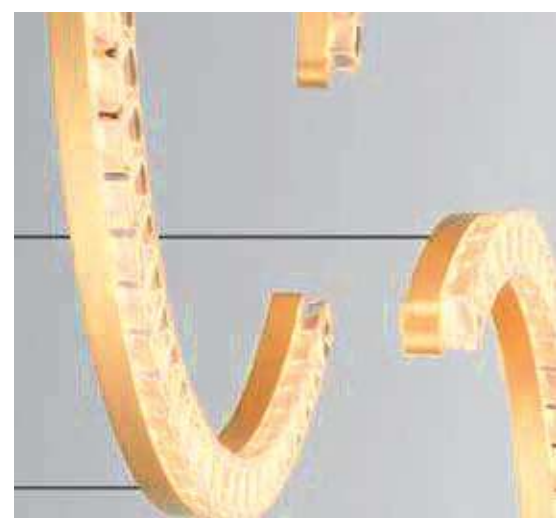

GLEAMY
— 9030959

[Triac Dimmable]
Gold Aluminium
& Prismatic Lens
LED · 49 Watt
220-240Volt
3668Lm · 3000K
IP20

GLEAMY
— 9030958

[Dimmable]
Aluminium
& Prismatic Lens
LED · 43 Watt
220-240Volt
3668Lm · 3000K
IP20