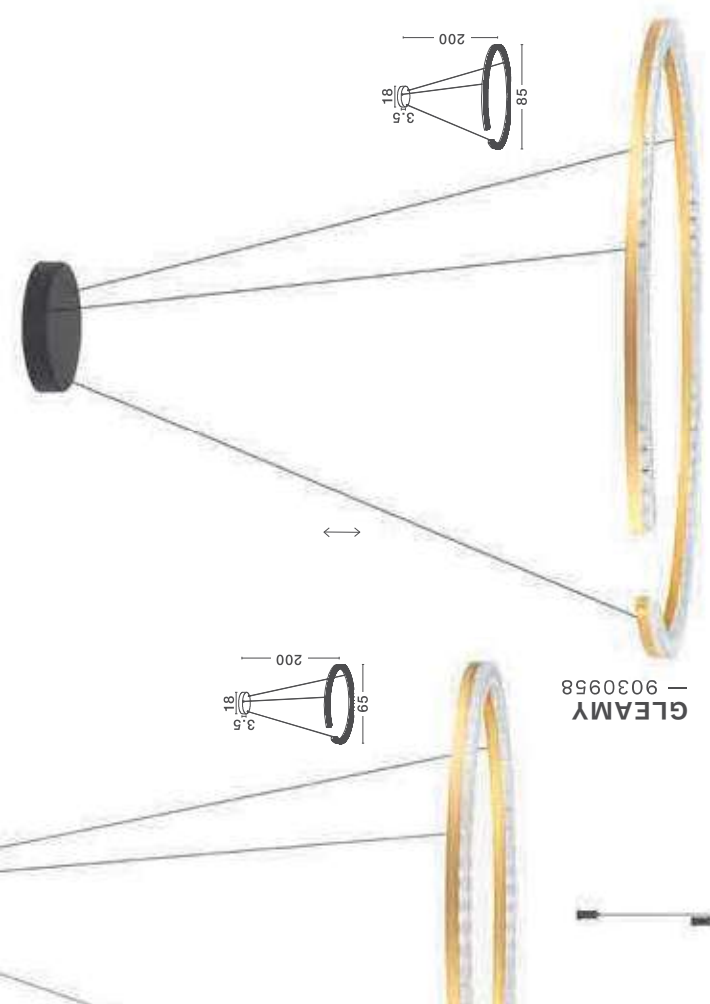

GLEAMY
— 9030958