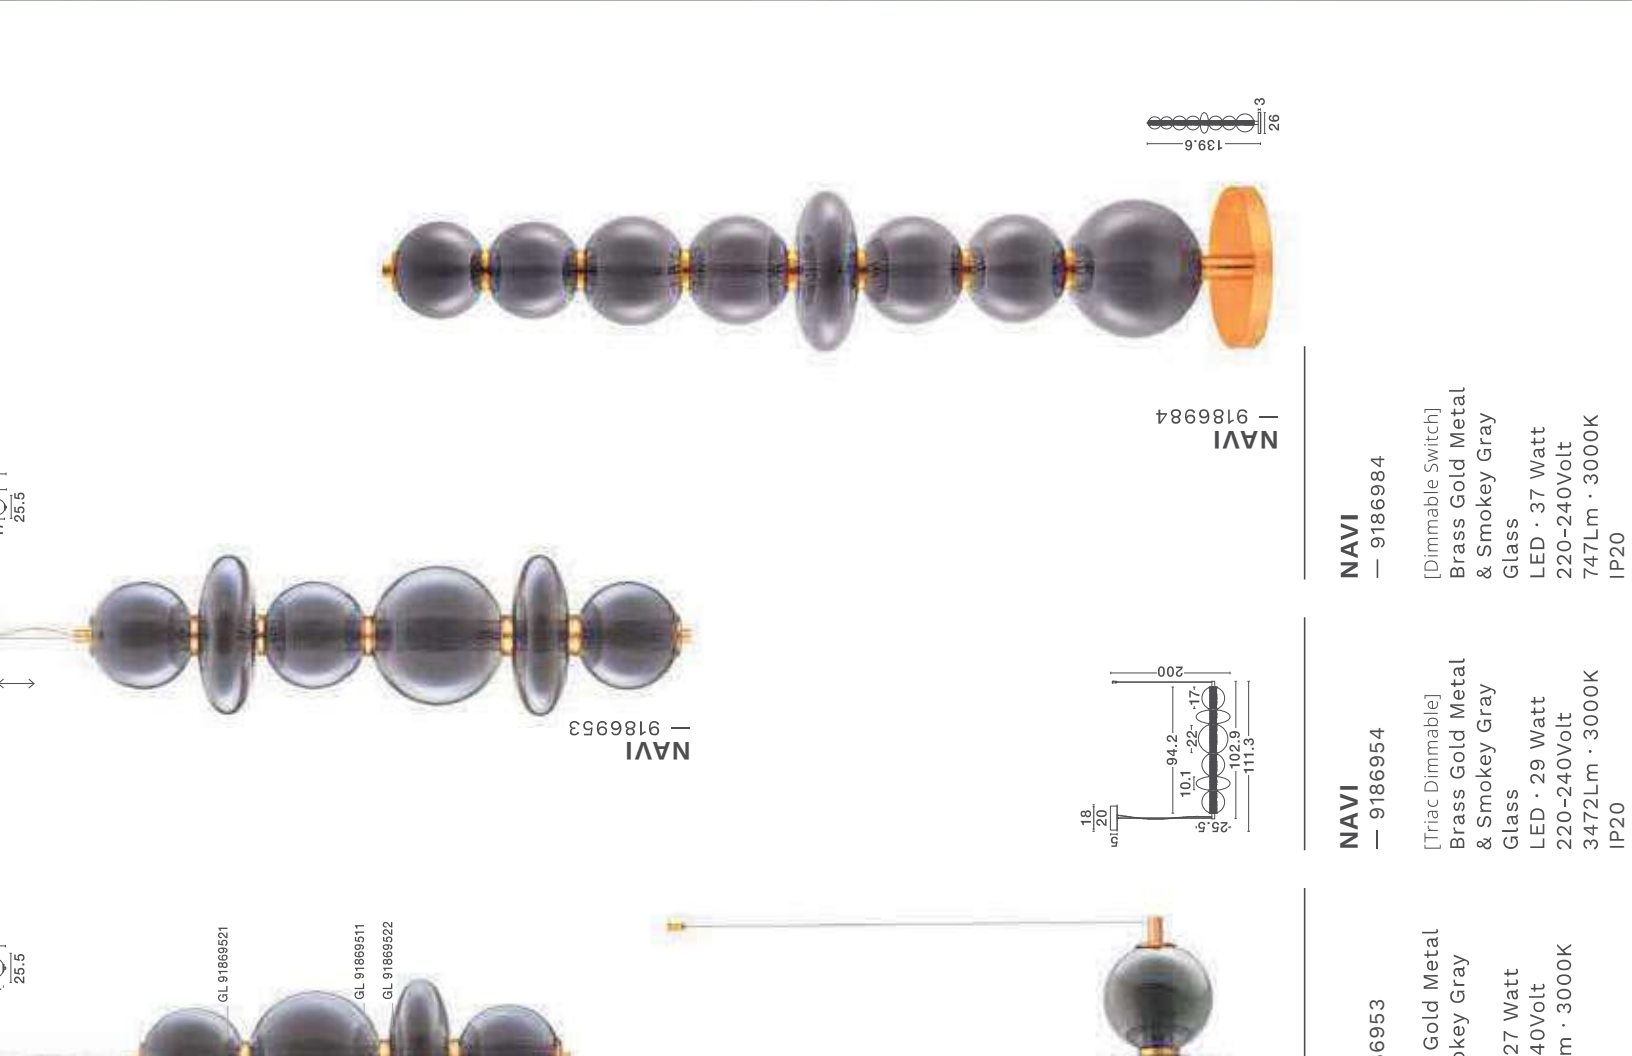

25.5

25.5

GL 91869521

GL 91869511

GL 91869522

NAVI
— 9186953

NAVI
— 9186984

6953

Gold Metal
& Smokey Gray

27 Watt
40Volt
m · 3000K

NAVI
— 9186954

[Triac Dimmable]
Brass Gold Metal
& Smokey Gray
Glass

LED · 29 Watt
220-240Volt
3472Lm · 3000K
IP20

NAVI
— 9186984

[Dimmable Switch]
Brass Gold Metal
& Smokey Gray
Glass

LED · 37 Watt
220-240Volt
747Lm · 3000K
IP20