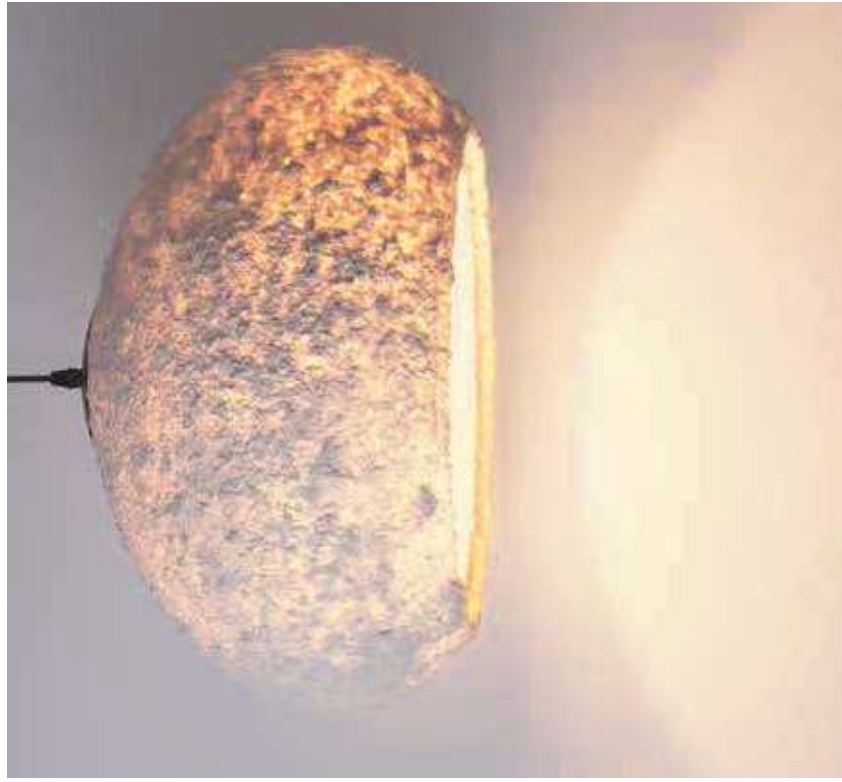

IIIIO
70632
Handmade
Crafted by Resin
Color: Black
Cable
27 · 1x12Watt
40 Volt · IP20