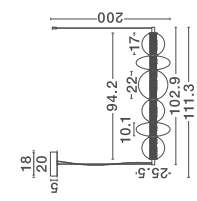

NAVI
— 9186984

6953

Gold Metal
& Smokey Gray

27 Watt
40Volt
m · 3000K

NAVI
— 9186954

[Triac Dimmable]
Brass Gold Metal
& Smokey Gray
Glass

LED · 29 Watt
220-240Volt
3472Lm · 3000K
IP20

NAVI
— 9186984

[Dimmable Switch]
Brass Gold Metal
& Smokey Gray
Glass

LED · 37 Watt
220-240Volt
747Lm · 3000K
IP20