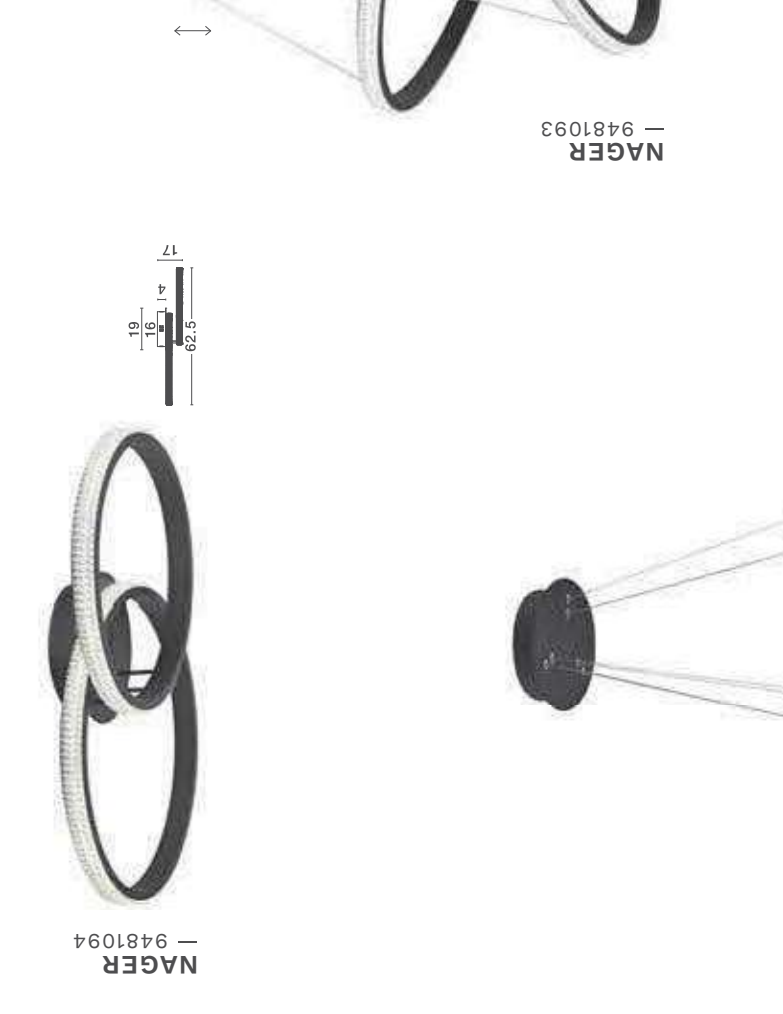

NAGER
— 9481093

NAGER
— 9481094