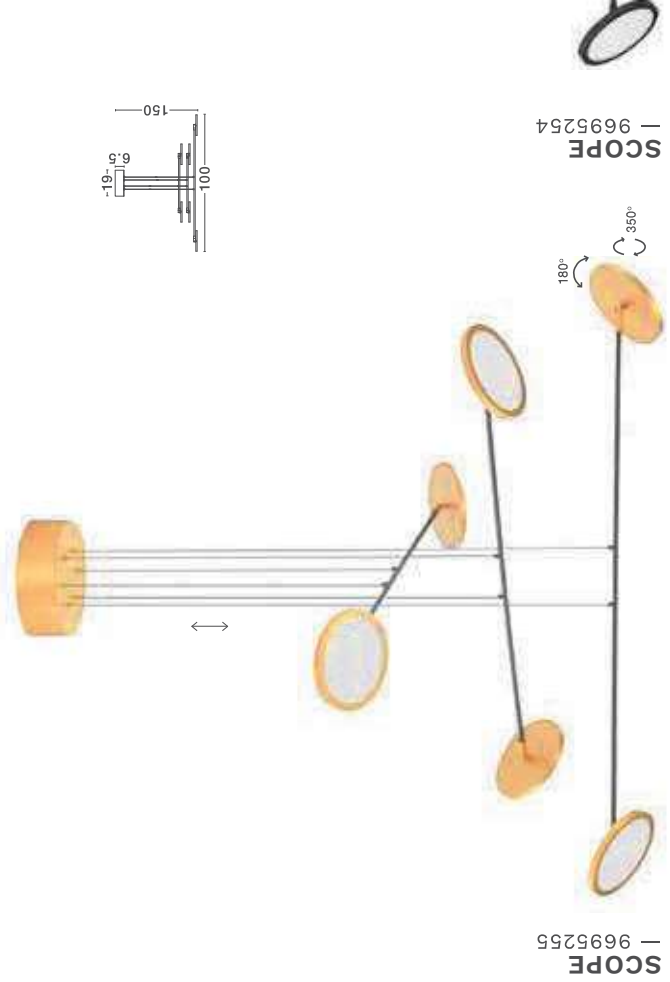

SCOPE	SCOPE	SCOPE	SCOPE
— 9695253	— 9695252	— 9695255	— 9695254
Black & Gold Metal & Acrylic LED · 18 Watt 220-240Volt 1400Lm · 3000K IP20	Black Metal & Acrylic LED · 18 Watt 220-240Volt 1400Lm · 3000K IP20	[Triac Dimmable] Black & Gold Metal & Acrylic LED · 44 Watt 220-240Volt 3660Lm · 3000K IP20	[Triac Dimmable] Black Metal & Acrylic LED · 44 Watt 220-240Volt 3660Lm · 3000K IP20