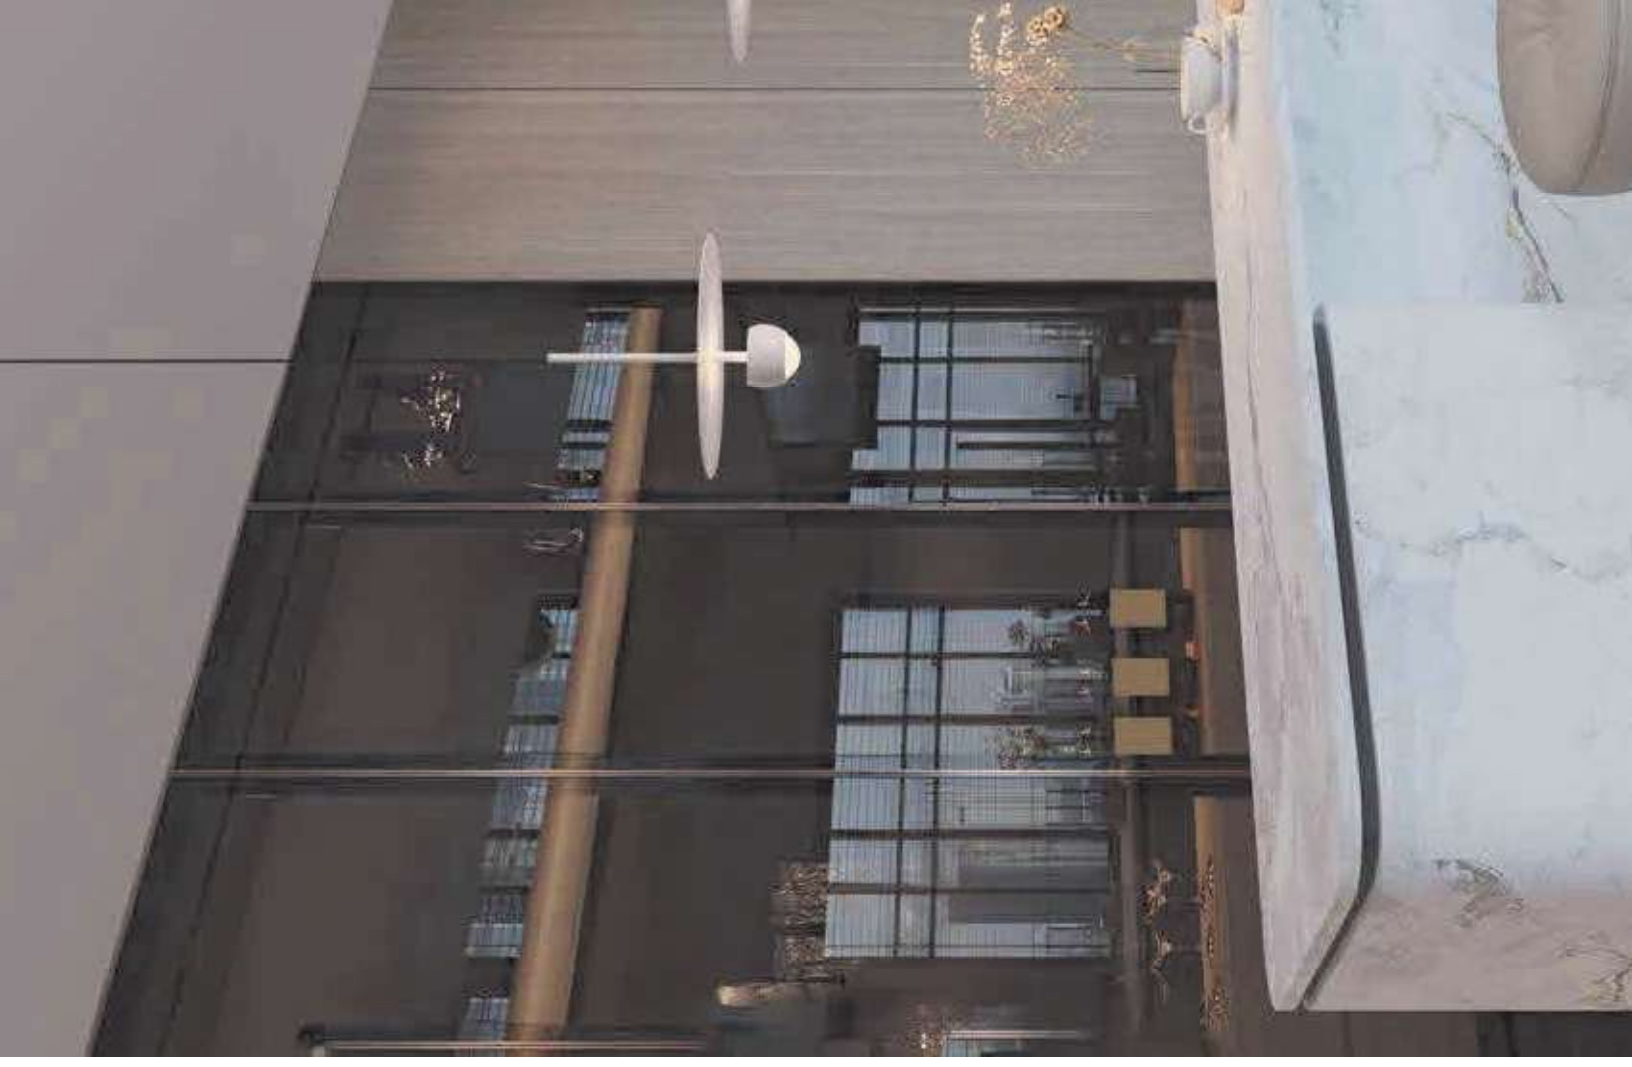

EDEM
— 9870046

EDEM
— 9870047

M
70045

EDEM
— 9870046

EDEM
— 9870047

Aluminium
Steel
8 Watt
40Volt
· 3000K

Bluish Gray
Aluminium & Steel
LED · 8 Watt
220-240Volt
590Lm · 3000K

Red Aluminium
& Steel
LED · 8 Watt
220-240Volt
590Lm · 3000K