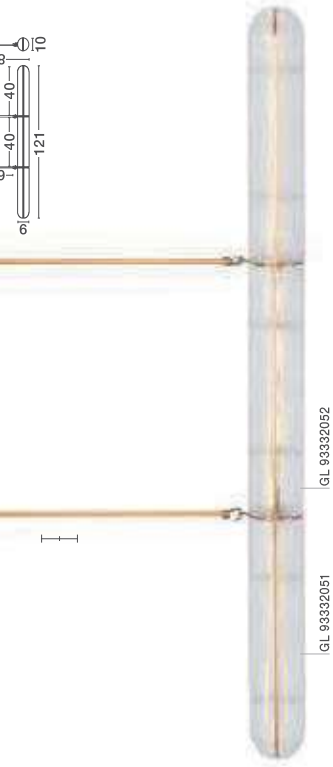

— 9333205

GL 93332051

GL 93332052