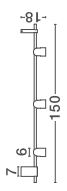

IOS
38133
[Dimmable]
Champagne Gold
Aluminium
Solid Black Base
8 Watt
40Volt
3000K