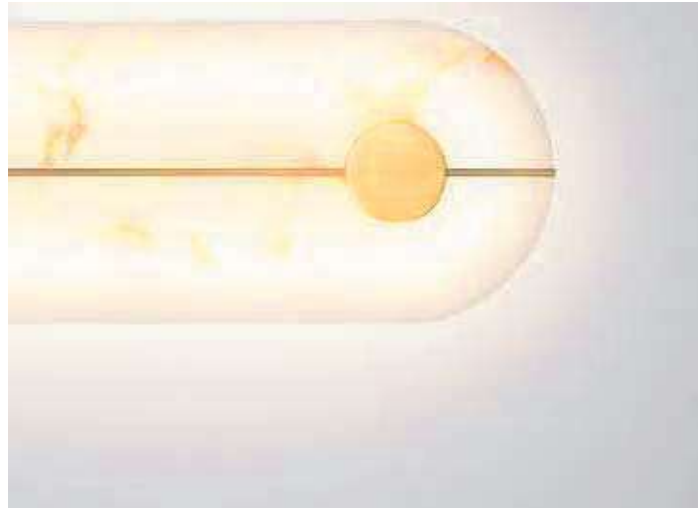

U
9826

Black Steel,
Aluminium
Imitated Alabaster
6 Watt
40Volt
3000K

AIDER
— 9019825

Matt Black Steel,
Aluminium
Imitated Alabaster
LED · 6 Watt
220-240Volt
224Lm · 3000K
IP20

AIDER
— 9019744

Brass Gold Steel,
Aluminium
Imitated Alabaster
LED · 19 Watt
220-240Volt
866Lm · 3000K
IP20