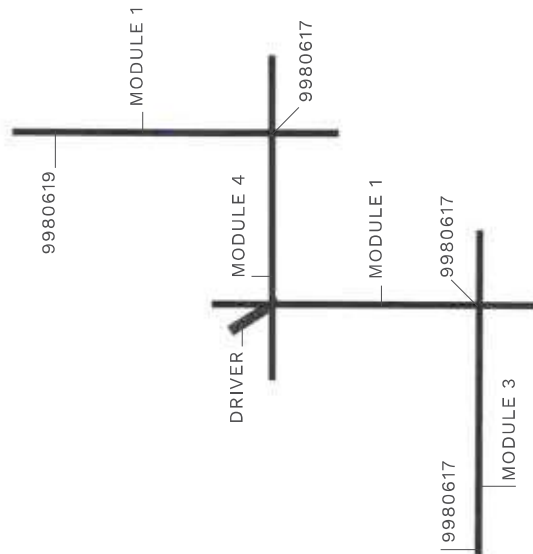

CONNECTIONS FOR 4 MODULES

DR