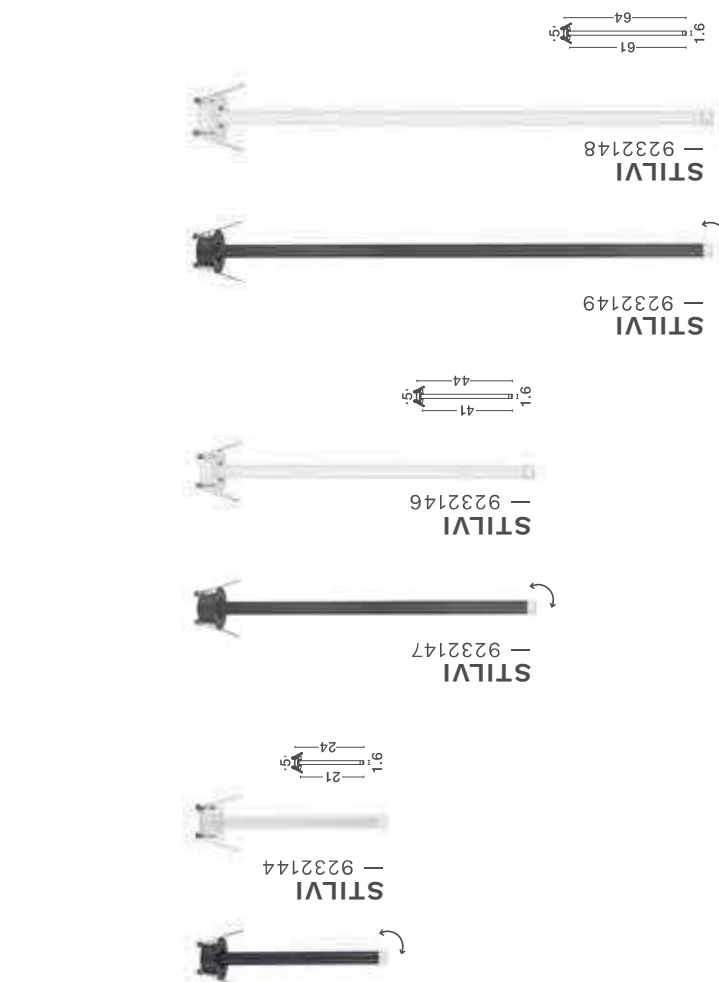

STILVI	STILVI	STILVI	STILVI
— 9232141	— 9232140	— 9232143	— 9232142
Black Aluminium	Sandy White Aluminium	Sandy Black Aluminium	Sandy White Aluminium
LED · 4 Watt	LED · 4 Watt	LED · 4 Watt	LED · 4 Watt
220-240Volt	220-240Volt	220-240Volt	220-240Volt
177Lm · 3000K	177Lm · 3000K	177Lm · 3000K	177Lm · 3000K

STILVI	STILVI	STILVI	STILVI
— 9232145	— 9232144	— 9232147	— 9232146
Sandy Black Aluminium	Sandy White Aluminium	Sandy Black Aluminium	Sandy White Aluminium
LED · 4 Watt	LED · 4 Watt	LED · 4 Watt	LED · 4 Watt
220-240Volt	220-240Volt	220-240Volt	220-240Volt
177Lm · 3000K	177Lm · 3000K	177Lm · 3000K	177Lm · 3000K