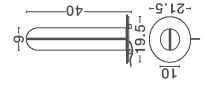

GLOREE
— 9333207

Antique Brass
& Structured G
LED · 12 Watt
220-240Volt
720Lm · 3000K
IP20

GL 93332081