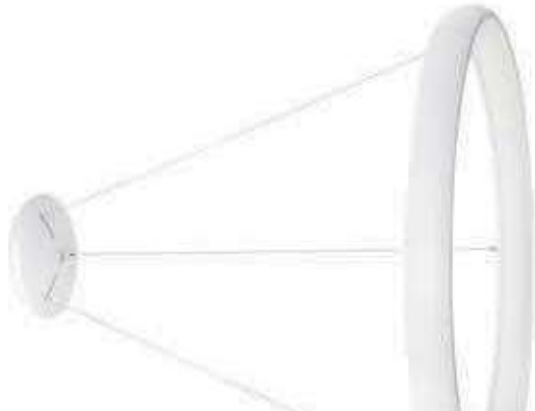

ALBI
— 8105618

[Triac Dimmable]
Sandy White
Aluminium & Acrylic
LED · 52 Watt
220-240Volt
4000Lm · 3000K

ALBI
— 8105603 D

[Triac Dimmable]
Sandy White
Aluminium & Acrylic
LED · 80 Watt
220-240Volt
4000Lm · 3000K