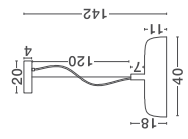

NOELIA
9268006 (2700K)
9268005 (3000K)
Dimmable
Aluminium & Acrylic
27 Watt
40Volt

NOELIA
— 9268006
— 9268005