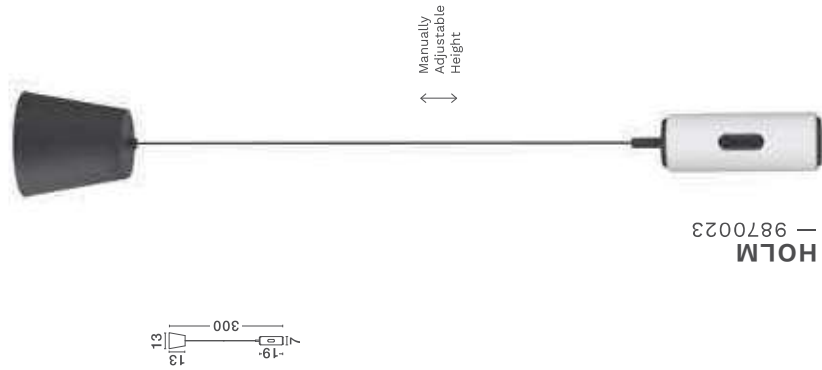

HOLM
— 9870023