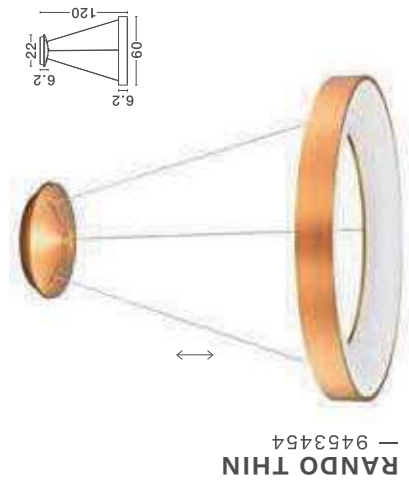

RANDO THIN
— 9453454