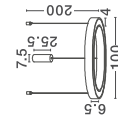

STING
— 9558604

STING
— 9558607

STING
— 9558605

STING
— 9558608

[Triac Dimmable]
Sandy Black
Aluminium & Acrylic
LED · 50 Watt
220-240Volt
2968Lm · 3000K

[Triac Dimmable]
Sandy Black
Aluminium & Acrylic
LED · 60 Watt
220-240Volt
3389Lm · 3000K

[Triac Dimmable]
Brass Gold
Aluminium & Acrylic
LED · 50 Watt
220-240Volt
2968Lm · 3000K

[Triac Dimmable]
Brass Gold
Aluminium & A
LED · 60 Watt
220-240Volt
3389Lm · 3000K