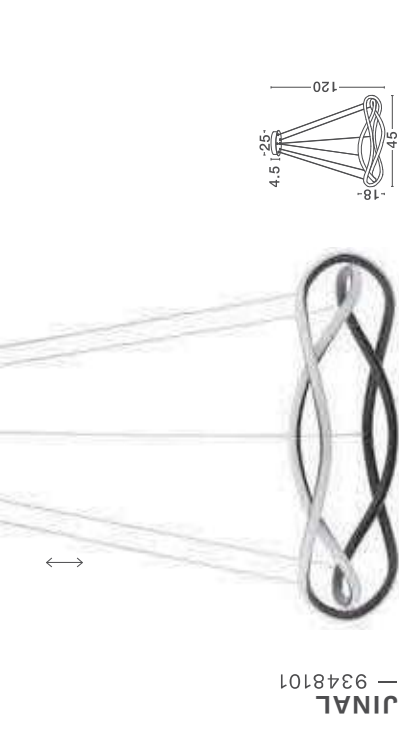

JINAL
— 9348101

[Triac Dimmable]
Black Aluminium
& Acrylic
LED · 27 Watt
220-240 Volt
1894Lm · 3000K
IP20
—
D: 45

JINAL
— 9348102

[Triac Dimmable]
Black Aluminium
& Acrylic
LED · 34 Watt
220-240 Volt
2482Lm · 3000K
IP20
—
D: 60

DOBI
— 9030642

[Dimmable by Remote
Control]
Sandy Black & Gold
Aluminium & Acrylic
LED · 32 Watt
220-240 Volt
1192Lm · IP20
2700-5000K
CCT by Remote

DOBI
— 9030643

[Dimmable by Remote
Control]
Sandy Black & Gold
Aluminium & Acrylic
LED · 40 Watt
220-240 Volt
1472Lm · IP20
2700-5000K
CCT by Remote