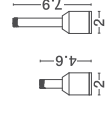

INTO Bases

CODE	DIMENSIONS (cm)
1617 ●	D: 2 H: 7.9 cm
1618 ○	D: 2 H: 7.9 cm

INTO Bases

CODE	DIMENSIONS (cm)
1603 ●	D: 2.8 H: 6.6 cm
1604 ○	D: 2.8 H: 6.6 cm
1619 ●	D: 2.8 H: 9.8 cm

CODE	WATT	CCT
9980595 ●	25W	3000K
9980598 ○	25W	3000K
9980596 ●	35W	3000K
9980599 ○	35W	3000K
9980597 ●	46W	3000K
9980600 ○	46W	3000K