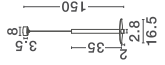

DANDIA
— 9540200