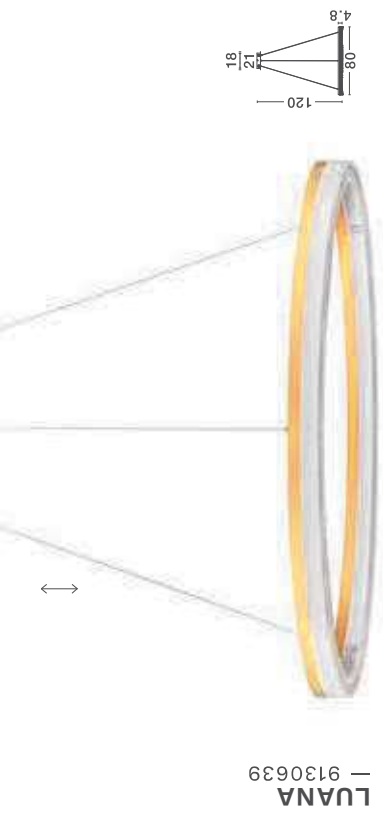

— D: 60
H: 140 cm

LUANA
— 9130639

[Triac Dimmable]
Brushed Gold
Aluminium & Acrylic
LED · 41 Watt
220-240Volt
2665Lm · IP20
2700-3000-4000K

LUANA
— 9130637

[Triac Dimmable]
Brushed Gold
Aluminium & Acrylic
LED · 90 Watt
220-240Volt
5850Lm · IP20
2700-3000-4000K