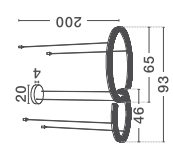

GLEAMY
— 9030959

[Triac Dimmable]
Gold Aluminium
& Prismatic Lens
LED · 49 Watt
220-240Volt
3668Lm · 3000K
IP20

GLEAMY
— 9030958

[Dimmable]
Aluminium
& Prismatic Lens
LED · 43 Watt
220-240Volt
3668Lm · 3000K
IP20