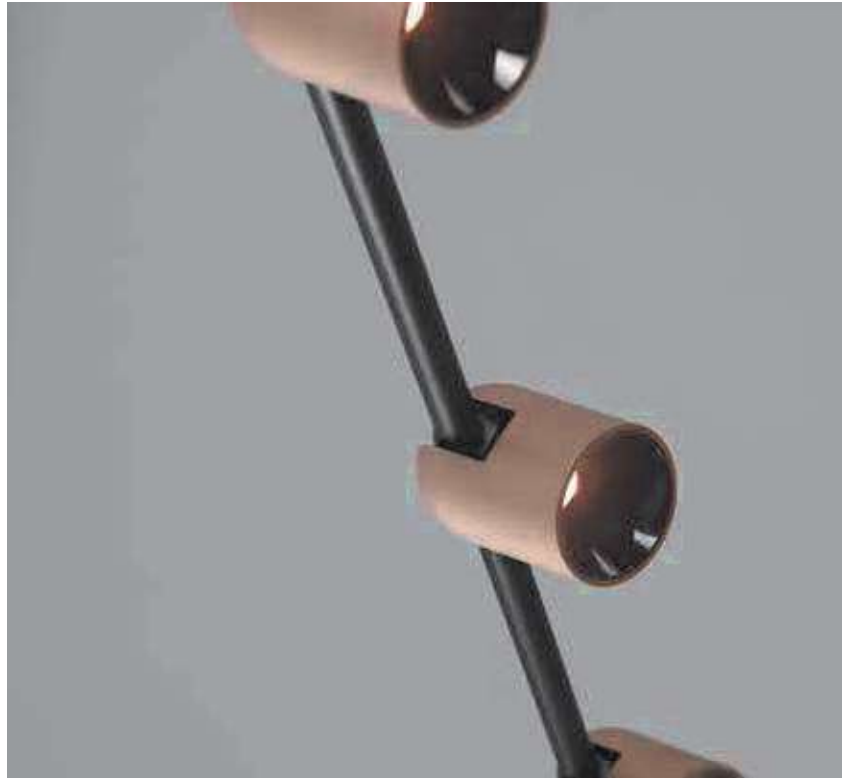

IOS
38133
[Dimmable]
Champagne Gold
Aluminium
Solid Black Base
8 Watt
40Volt
3000K