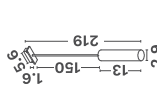

CODE 9580922 ● WATT 12W CCT 3000K FLUX 547Lm DIMENSIONS L 16.5 H