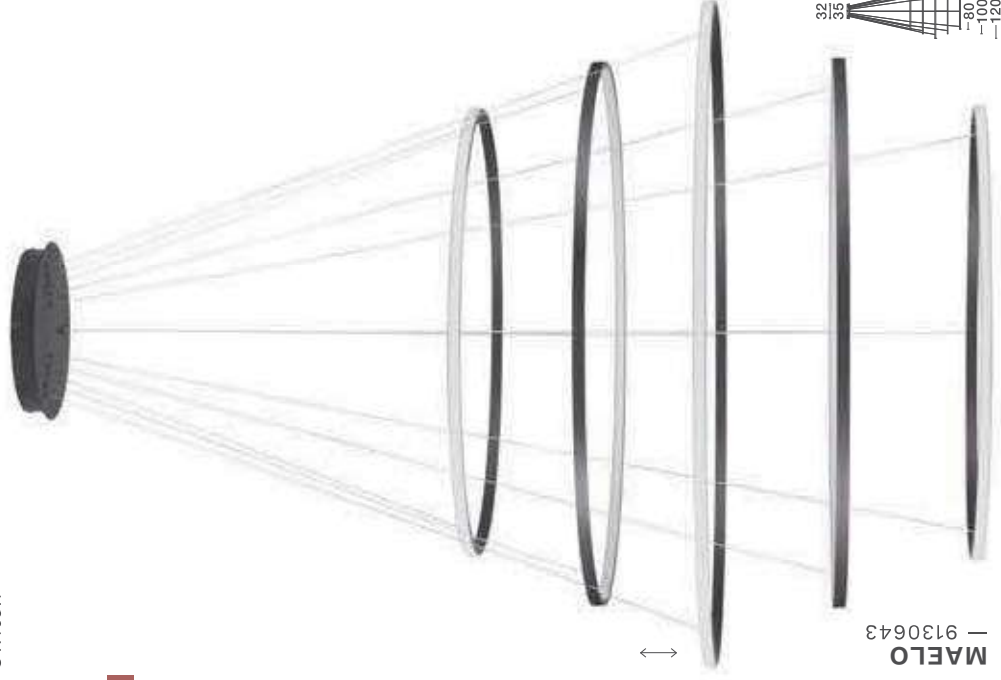

11213Lm · IP20
2700-3000-4000K
CCT by Dip Switch

— D: 120
H: 300 cm

MAELO

— 9130644

[Triac Dimmable]
Sandy Black
Aluminium & Silicone
LED · 260 Watt
220-240Volt
17324Lm · IP20
2700-3000-4000K
CCT by Dip Switch

— D: 150
H: 300 cm

MAELO
— 9130644

MAELO
— 9130643