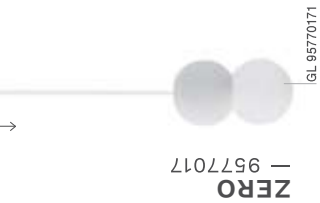

ZERO
— 9577017