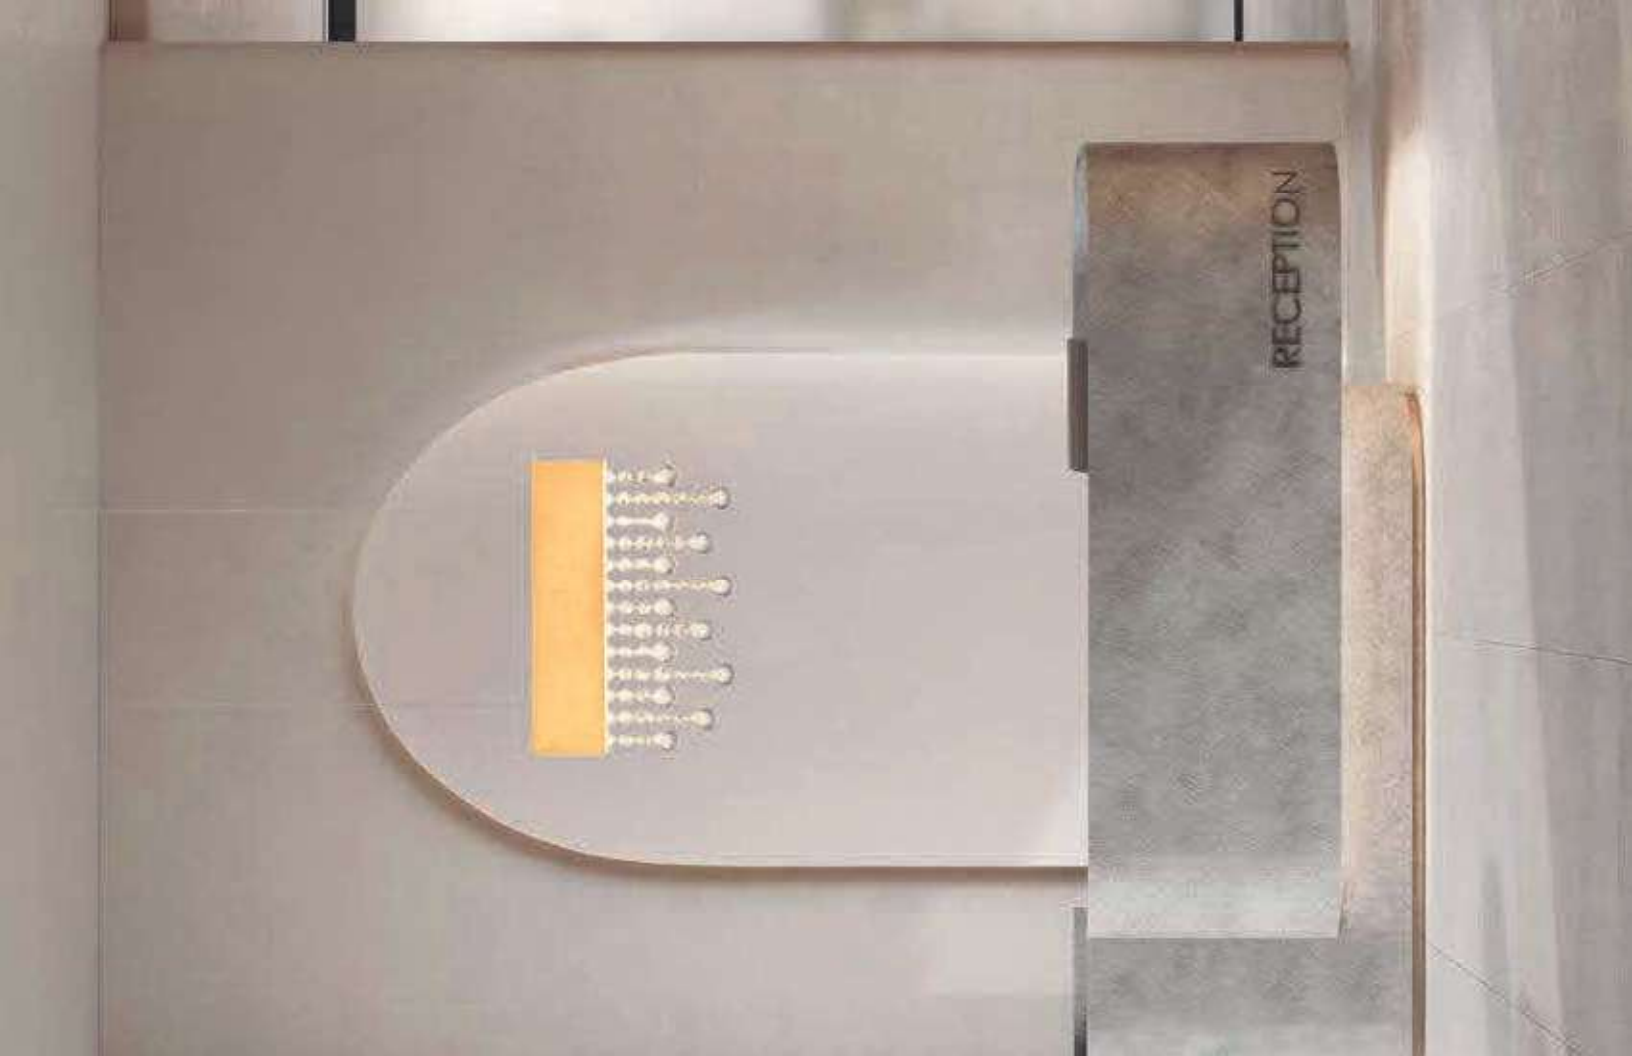

CRISTA
— 9130648

[Triac Dimmable]
Brushed Gold
Aluminium & Crystal
LED · 20 Watt
220-240Volt
1049Lm · 3500K
IP20

CRISTA
— 9130646

[Triac Dimmable]
Brushed Gold
Aluminium & Crystal
LED · 84 Watt
220-240Volt
4175Lm · 3500K
IP20

CRISTA
— 9130650

[Triac Dimmable]
Brushed Gold
Aluminium & Crystal
LED · 15 Watt
220-240Volt
742Lm · 3500K
IP20