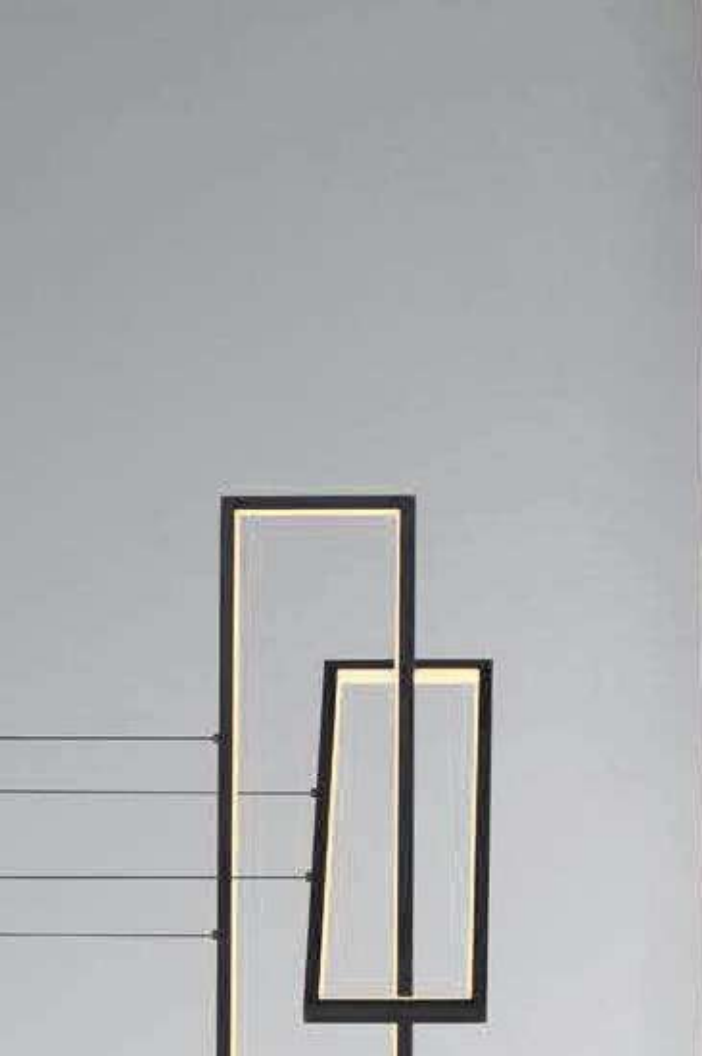

ALIS — 9081821

ALIS — 9081817
[Triac Dimmable]
Sandy Black
Aluminium & Acrylic
Sandy Black Steel
Base
LED · 47 Watt
220-240Volt
1180Lm · 3200K
IP20

ALIS — 9081818
[Triac Dimmable]
Sandy Black
Aluminium & Acrylic
Sandy Black Steel
Base
LED · 37 Watt
220-240Volt
925Lm · 3200K
IP20

ALIS — 9081819
[Triac Dimmable]
Sandy Black
Aluminium & Steel
LED · 8 Watt
220-240Volt
202Lm · 3200K
IP20
—
L: 20.5

ALIS — 9081822
[Triac Dimmable]
Sandy Black
Aluminium & Acrylic
Sandy Black Steel
Base
LED · 48 Watt
220-240Volt
2200Lm · 3200K
IP20