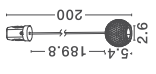

NOTIC
— 9088183
— 9088162