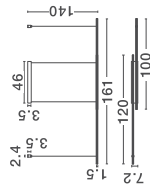

BRILLIA
— 9060278

[Dimmable]
Sandy Black
Aluminium
LED · 11 Watt
220-240Volt
379Lm · IP20
2700-3000-4000K
CCT by Dip Switch

BRILLIA
— 9060276

[Triac Dimmable]
Sandy Black
Aluminium
LED · 11 Watt
220-240Volt
379Lm · IP20
2700-3000-4000K
CCT by Dip Switch

BRILLIA
— 9060281

[Triac Dimmable]
Sandy Black
Aluminium
LED · 40 Watt
220-240Volt
2400Lm · IP20
2700-3000-4000K
CCT by Dip Switch