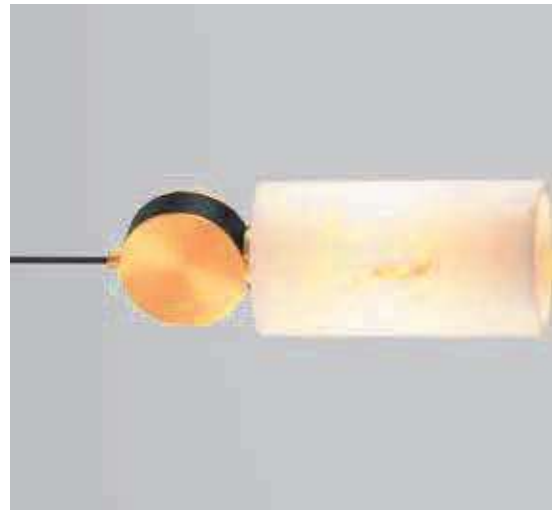

SERITA
— 9019817

[Triac Dimmable]
Brass Gold Steel,
Aluminium
Imitated Alabaster
LED · 36 Watt
220-240Volt
2381Lm · 3000K

TA
9816

[Dimmable]
Gold Steel,
Aluminium
Imitated Alabaster
28 Watt
40Volt
1800Lm · 3000K

SERITA
— 9019817

MARU
— 9019756

IRS 90197561