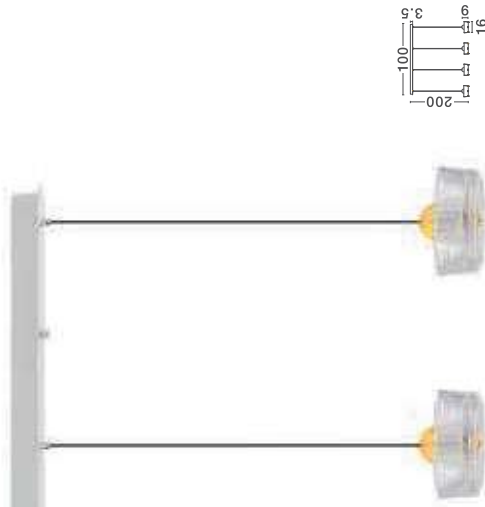

KEROS
— 9695280

Platinum Gold
Aluminium
& Structured Acrylic
White Base
LED · 30 Watt
220-240Volt
1576Lm · 3000K
IP20

KEROS
— 9695281

Platinum Gold
Aluminium
& Structured Acrylic
Sandy White Base
LED · 23 Watt
220-240Volt
1576Lm · 3000K
IP20

KEROS
— 9695282

Platinum Gold
Aluminium
& Structured Acrylic
LED · 6 Watt
220-240Volt
394Lm · 3000K
IP20