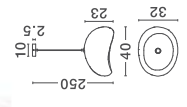

AERE
— 9002674

Stone Brown
Polyurethane
& Resin
LED E27 · 1x12Watt
100-240 Volt · IP20
BULB EXCLUDED

AERE
— 9002672

Stone Brown
Polyurethane
& Resin
LED E27 · 1x12Watt
100-240 Volt · IP20
BULB EXCLUDED

AERE
— 9002680

Stone Brown
Polyurethane
& Resin
LED E27 · 1x12Watt
100-240 Volt · IP20
BULB EXCLUDED

AERE
— 9002678

Stone Brown
Polyurethane
& Resin
LED E27 · 1x12Watt
100-240 Volt · IP20
BULB EXCLUDED