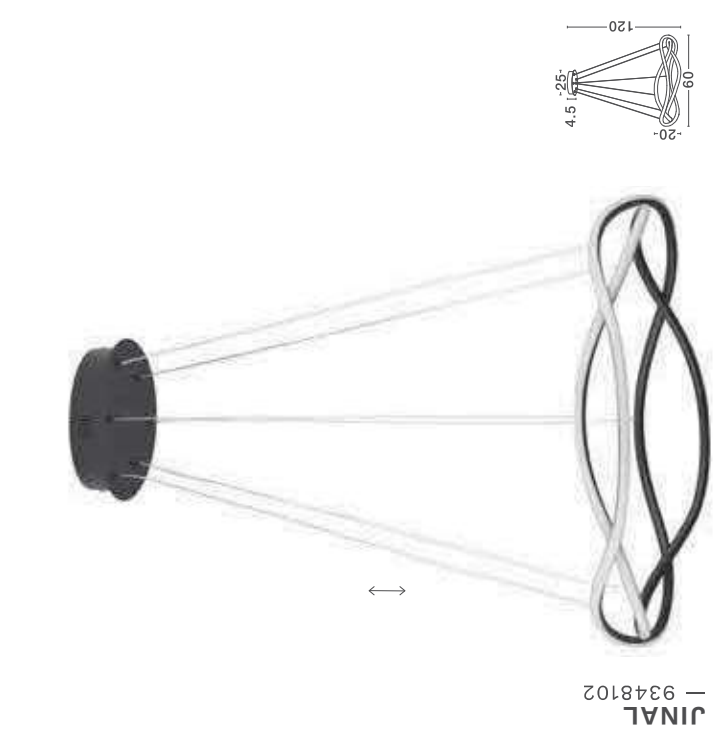

JINAL
— 9348101

[Triac Dimmable]
Black Aluminium
& Acrylic
LED · 27 Watt
220-240 Volt
1894Lm · 3000K
IP20
—
D: 45

JINAL
— 9348102

[Triac Dimmable]
Black Aluminium
& Acrylic
LED · 34 Watt
220-240 Volt
2482Lm · 3000K
IP20
—
D: 60

DOBI
— 9030642

[Dimmable by Remote
Control]
Sandy Black & Gold
Aluminium & Acrylic
LED · 32 Watt
220-240 Volt
1192Lm · IP20
2700-5000K
CCT by Remote

DOBI
— 9030643

[Dimmable by Remote
Control]
Sandy Black & Gold
Aluminium & Acrylic
LED · 40 Watt
220-240 Volt
1472Lm · IP20
2700-5000K
CCT by Remote