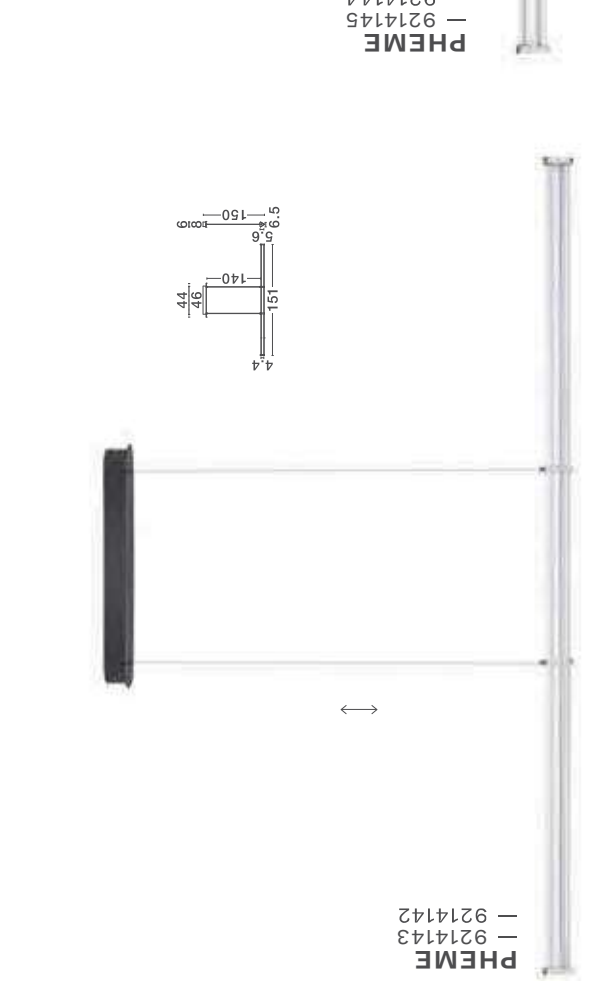

PHEME	PHEME	PHEME	PHEME
— 9214147 (2700K)	— 9214149 (2700K)	— 9214151 (2700K)	— 9214153 (2700K)
— 9214146 (3000K)	— 9214148 (3000K)	— 9214150 (3000K)	— 9214152 (3000K)
[Triac Dimmable] Matt Black Metal, Satin Nickel & Clear Acrylic LED · 6 Watt 220-240Volt 398Lm · IP20	[Triac Dimmable] Matt Black Metal, Satin Nickel & Clear Acrylic LED · 13 Watt 220-240Volt 910Lm · IP20	[Triac Dimmable] Matt Black Metal, Satin Nickel & Clear Acrylic LED · 21 Watt 220-240Volt 1470Lm · IP20	[Triac Dimmable] Matt Black Metal, Satin Nickel & Clear Acrylic LED · 7 Watt 220-240Volt 516Lm · IP20