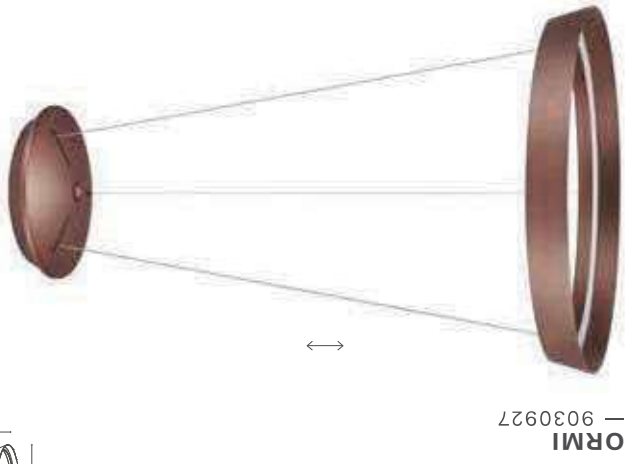

ORMI
— 9030927