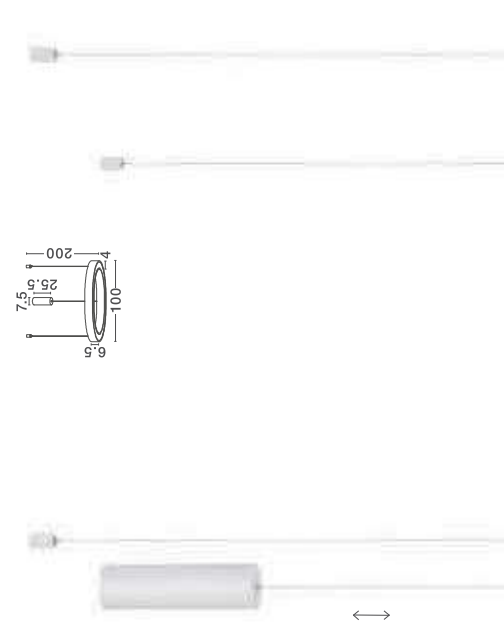

MORBIDO
— 9345643

[Dimmable by Remote Control & APP]
Brass Gold
Aluminium & Acrylic
LED · 59 Watt
220-240 Volt
4076Lm · IP20
2700-4000K
CCT by Remote

STING
— 9558607

STING
— 9558608

STING
— 9558604

STING
— 9558607