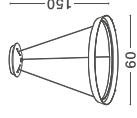

ORMI
— 9030523