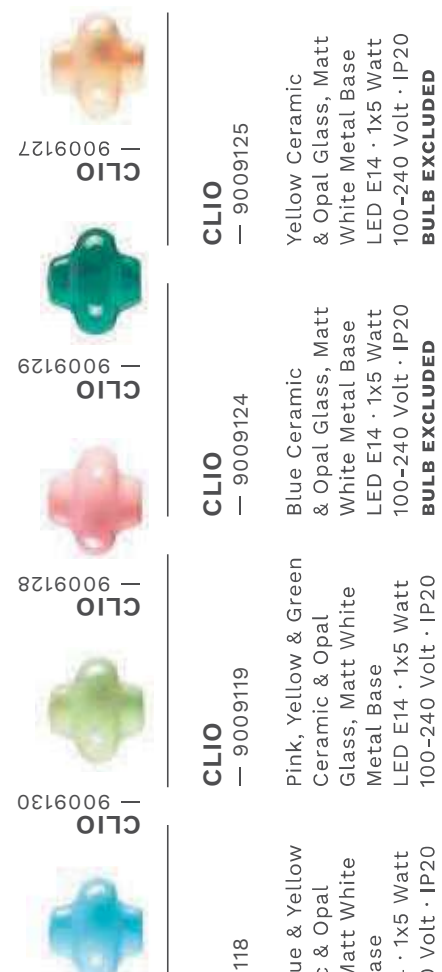

CLIO 9009118 CLIO 9009119 CLIO 9009128 CLIO 9009129 CLIO 9009127	Blue & Yellow Ceramic & Opal Glass, Matt White Base 14 · 1x5 Watt 40 Volt · IP20 Pink, Yellow & Green Ceramic & Opal Glass, Matt White Base LED E14 · 1x5 Watt 100-240 Volt · IP20 Blue Ceramic & Opal Glass, Matt White Base LED E14 · 1x5 Watt 100-240 Volt · IP20 Blue Ceramic & Opal Glass, Matt White Base LED E14 · 1x5 Watt 100-240 Volt · IP20 Yellow Ceramic & Opal Glass, Matt White Base LED E14 · 1x5 Watt 100-240 Volt · IP20	CLIO 9009124 CLIO 9009125 CLIO 9009125 CLIO 9009125	Blue & Yellow Ceramic & Opal Glass, Matt White Base 14 · 1x5 Watt 40 Volt · IP20 Pink, Yellow & Green Ceramic & Opal Glass, Matt White Base LED E14 · 1x5 Watt 100-240 Volt · IP20 Blue Ceramic & Opal Glass, Matt White Base LED E14 · 1x5 Watt 100-240 Volt · IP20 Blue Ceramic & Opal Glass, Matt White Base LED E14 · 1x5 Watt 100-240 Volt · IP20 Yellow Ceramic & Opal Glass, Matt White Base LED E14 · 1x5 Watt 100-240 Volt · IP20