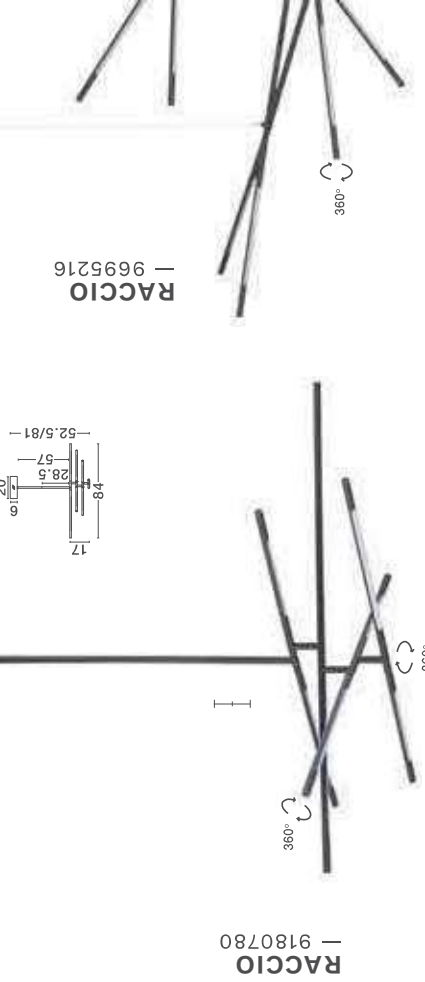

RACCIO — 9180780 [Triac Dimmable] Black Metal & Acrylic LED · 48 Watt 220-240Volt 3633Lm · 3000K IP20	RACCIO — 9695216 [Dimmable by Remote Control] Black Metal & Acrylic LED · 109 Watt 220-240Volt 6868Lm · 3000K IP20	RACCIO — 9180783 [Dimmable by Remote Control] Black Metal & Acrylic LED · 68 Watt 220-240Volt 5397Lm · 3000K IP20	RACCIO — 9180714 [Triac Dimmable] Black Metal & Acrylic LED · 59 Watt 220-240Volt 4195Lm · 3000K IP20