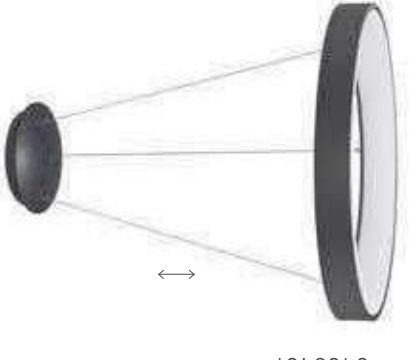

RANDO THIN
— 9453453