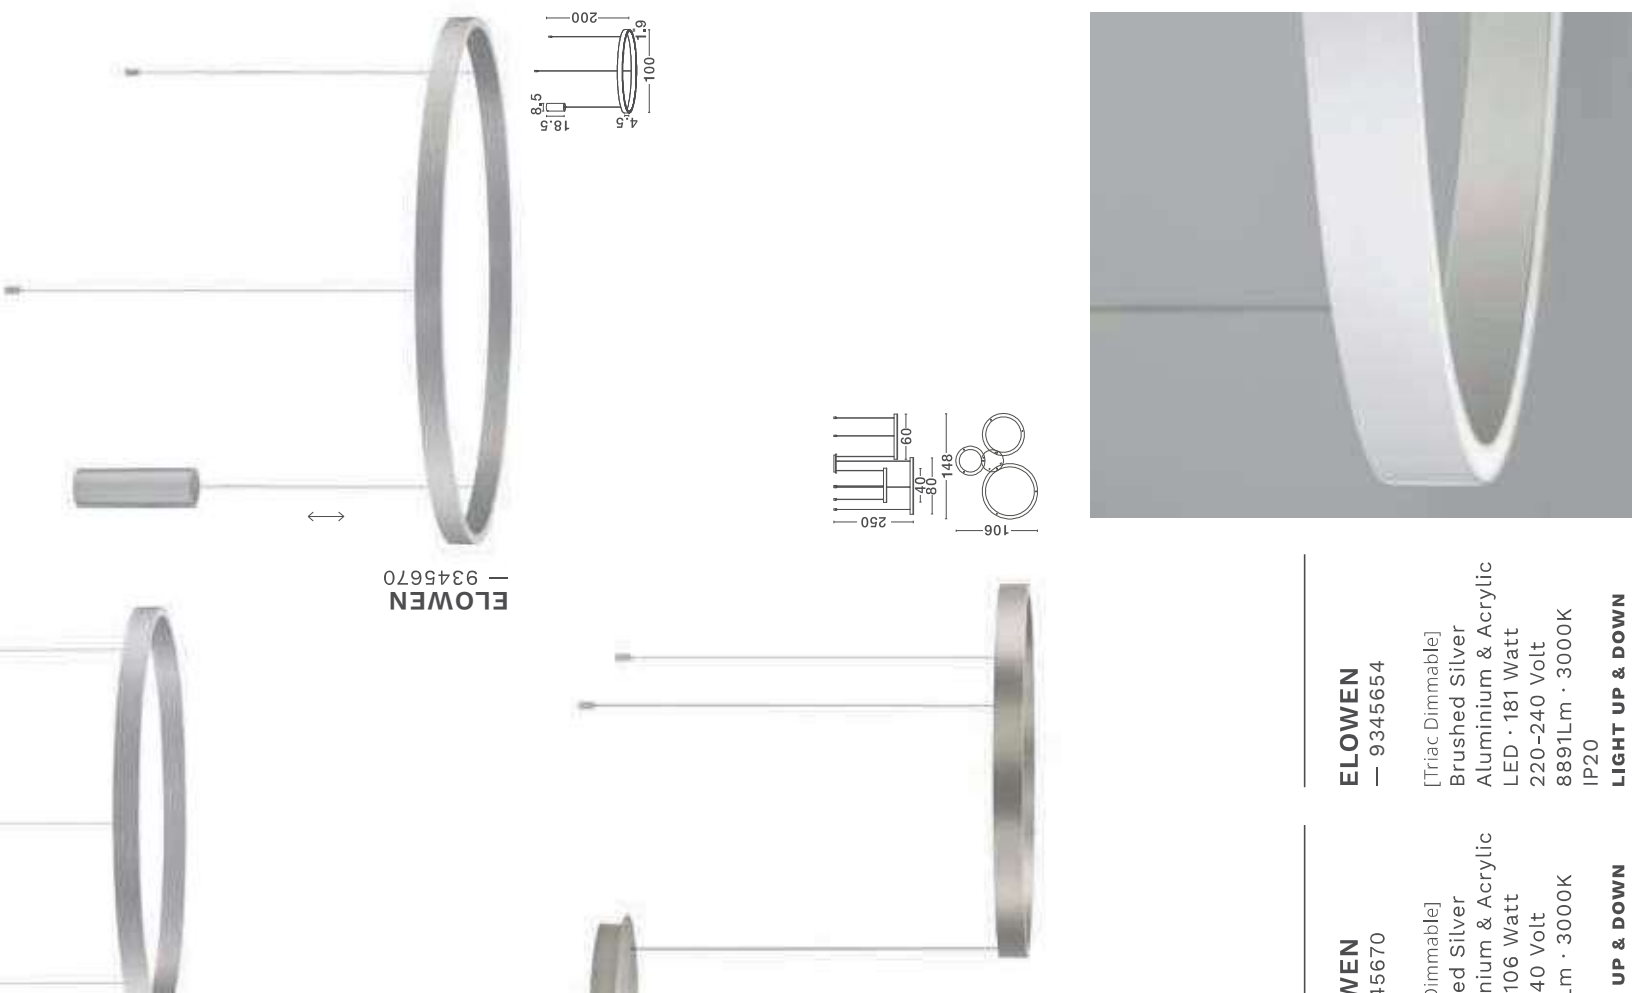

ELOWEN
— 9345654

[Triac Dimmable]
Brushed Silver
Aluminium & Acrylic
LED · 181 Watt
220-240 Volt
8891Lm · 3000K
IP20

LIGHT UP & DOWN

EWEN
— 9345670

[Dimmable]
Brushed Silver
Aluminium & Acrylic
106 Watt
40 Volt
8891Lm · 3000K

UP & DOWN

ELOWEN
— 9345670