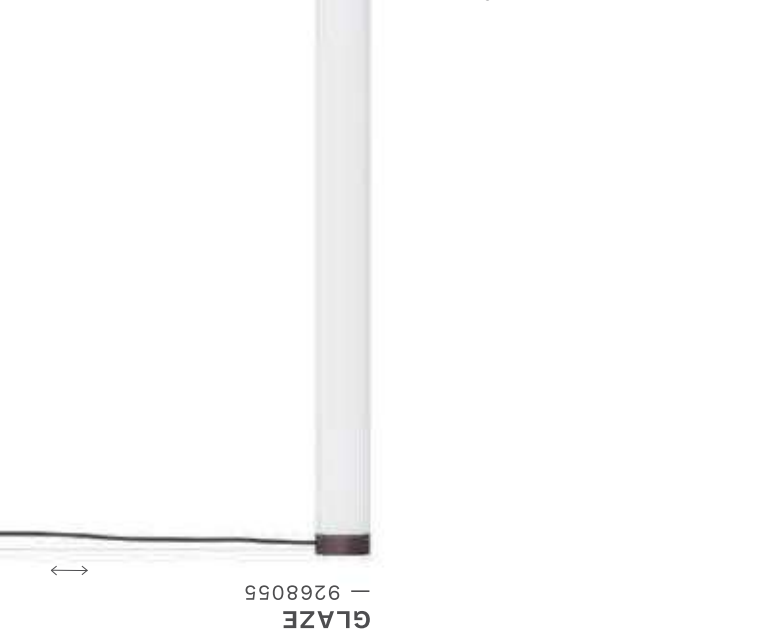

2172Lm · 3000K
IP20

L: 98.5

H: 140 cm

GLAZE

— 9268056

[Dimmable Switch]
Sandy Black Steel,
Aluminium & Acrylic

LED · 32 Watt

220-240Volt

2172Lm · 3000K

IP20

L: 98.5

H: 140 cm

Cable L: 230 cm

— 9268055
GLAZE