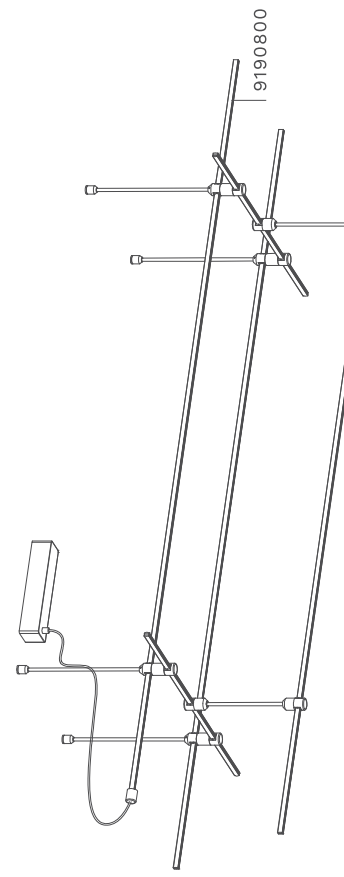

CRIMSON INSTALLATION GUIDE