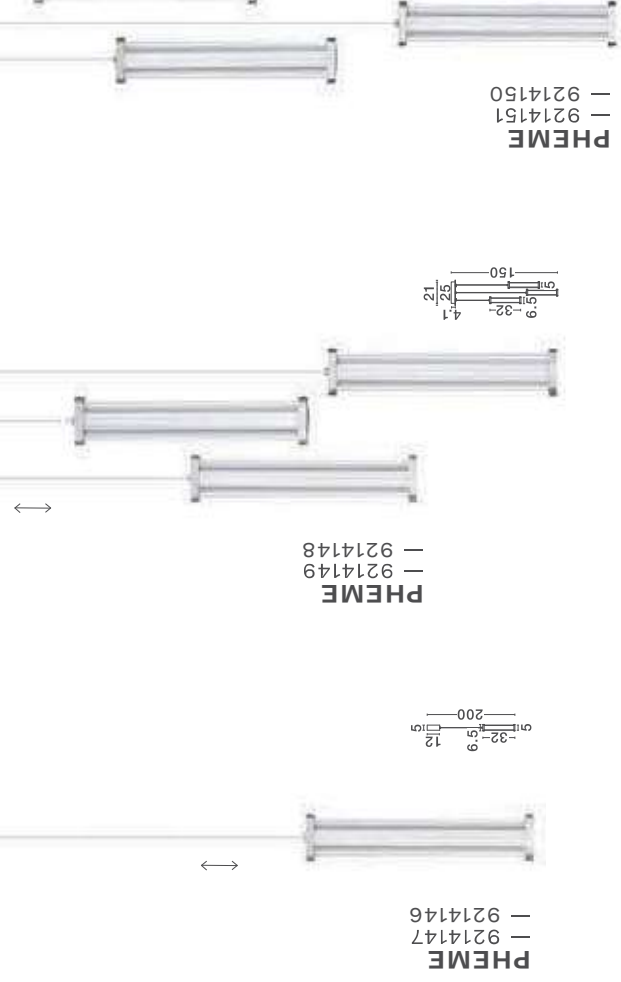

PHEME	PHEME	PHEME	PHEME
— 9214147 (2700K)	— 9214149 (2700K)	— 9214151 (2700K)	— 9214153 (2700K)
— 9214146 (3000K)	— 9214148 (3000K)	— 9214150 (3000K)	— 9214152 (3000K)
[Triac Dimmable] Matt Black Metal, Satin Nickel & Clear Acrylic LED · 6 Watt 220-240Volt 398Lm · IP20	[Triac Dimmable] Matt Black Metal, Satin Nickel & Clear Acrylic LED · 13 Watt 220-240Volt 910Lm · IP20	[Triac Dimmable] Matt Black Metal, Satin Nickel & Clear Acrylic LED · 21 Watt 220-240Volt 1470Lm · IP20	[Triac Dimmable] Matt Black Metal, Satin Nickel & Clear Acrylic LED · 7 Watt 220-240Volt 516Lm · IP20