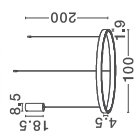

ELOWEN
— 9345654

[Triac Dimmable]
Brushed Silver
Aluminium & Acrylic
LED · 181 Watt
220-240 Volt
8891Lm · 3000K
IP20

LIGHT UP & DOWN

EWEN
— 9345670

[Dimmable]
Brushed Silver
Aluminium & Acrylic
106 Watt
40 Volt
8891Lm · 3000K

UP & DOWN

ELOWEN
— 9345670