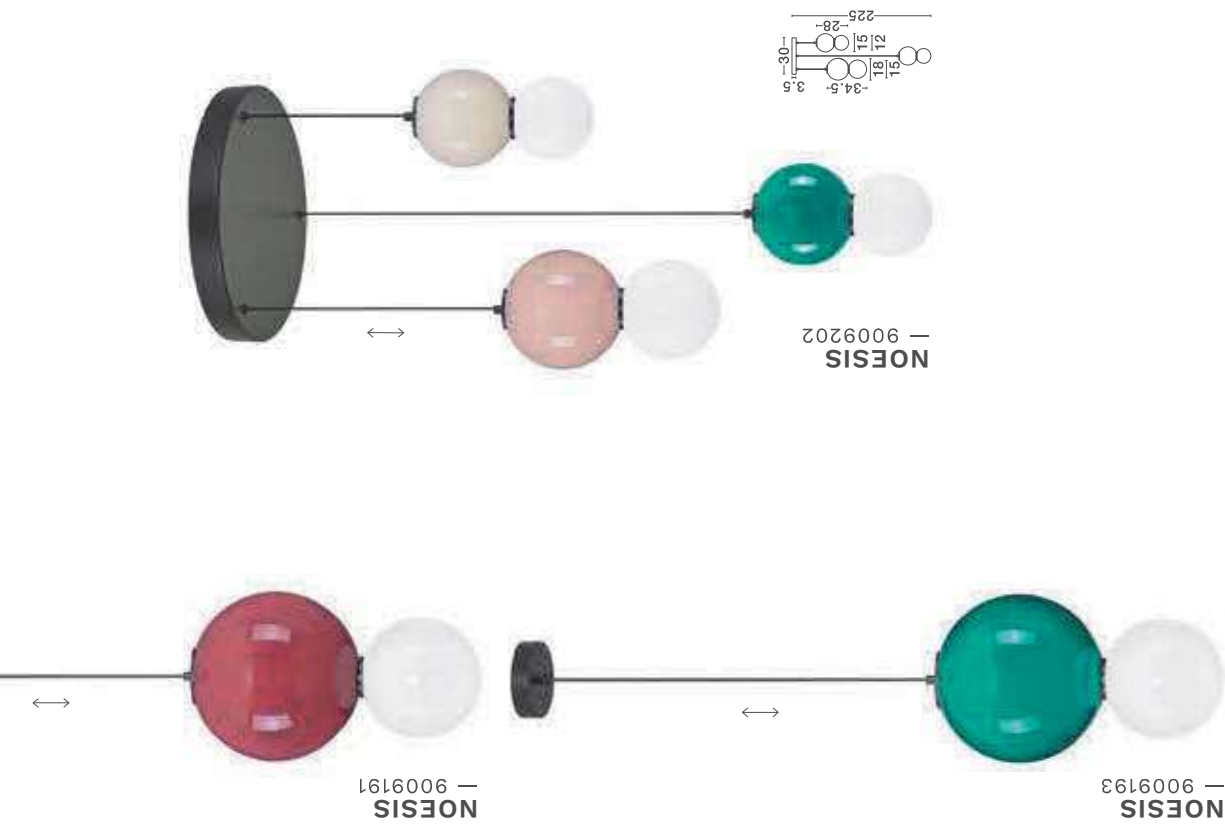

NOESIS
— 9009191

NOESIS
— 9009193

NOESIS
— 9009202

NOESIS
— 909192

Jasper Porcelain
& Glossy Opal Glass
Black Metal
7 Watt
40Volt
n · 3000K

NOESIS
— 9009193

Jasper Porcelain
& Glossy Opal Glass
Matt Black Metal
Base
LED · 7 Watt
220-240Volt
420Lm · 3000K
IP20

NOESIS
— 9009202

Jasper, Mocha
& Light Gray
Porcelain & Glossy
Opal Glass
Matt Black Metal
Base
LED · 14 Watt
220-240Volt
840Lm · 3000K