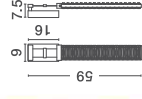

LAZURA
— 9124111

[Triac Dimmable]
Gold Aluminium
& Steel, K9 Crystal
& Black Leather
LED · 74 Watt
220-240Volt
5180Lm · 3000K
IP20

LAZURA
— 9124110

[Triac Dimmable]
Gold Aluminium
& Steel, K9 Crystal
& Black Leather
LED · 65 Watt
220-240Volt
3900Lm · 3000K
IP20

LAZURA
— 9124109

[Triac Dimmable]
Gold Aluminium
& Steel, K9 Crystal
& Black Leather
LED · 9 Watt
220-240Volt
540Lm · 3000K
IP20