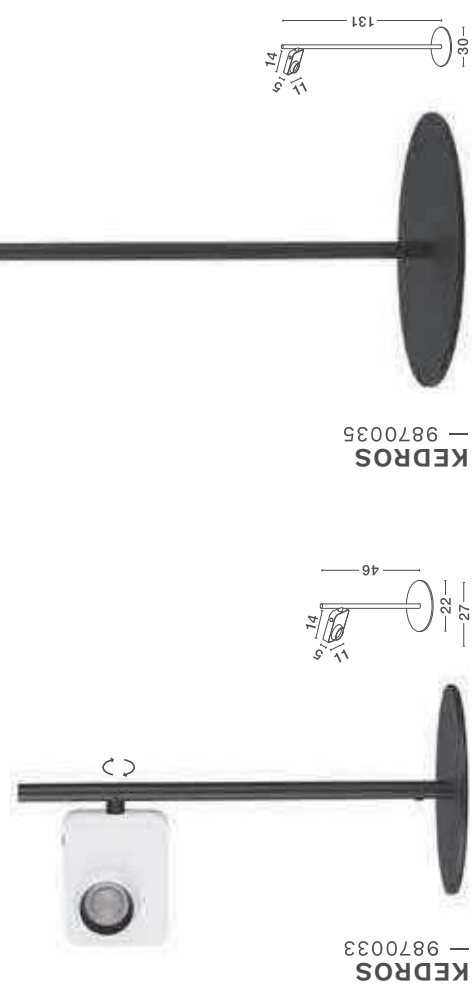

— 9870035

— 9870033