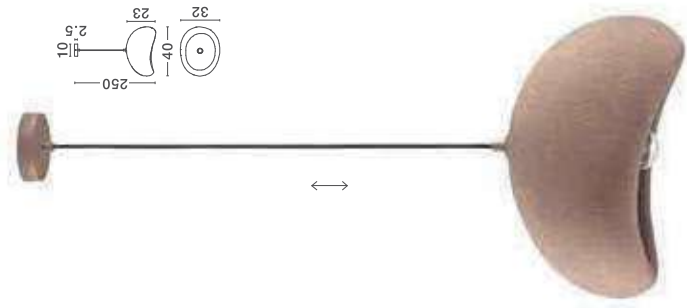

AERE
— 9002672

AERE
— 9002674

Stone Brown
Polyurethane
& Resin
LED E27 · 1x12Watt
100-240 Volt · IP20
BULB EXCLUDED

AERE
— 9002672

Stone Brown
Polyurethane
& Resin
LED E27 · 1x12Watt
100-240 Volt · IP20
BULB EXCLUDED

AERE
— 9002680

Stone Brown
Polyurethane
& Resin
LED E27 · 1x12Watt
100-240 Volt · IP20
BULB EXCLUDED

AERE
— 9002678

Stone Brown
Polyurethane
& Resin
LED E27 · 1x12Watt
100-240 Volt · IP20
BULB EXCLUDED