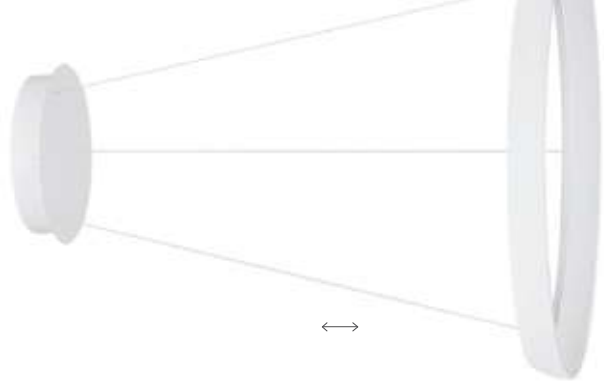

— D: 60

H: 150 cm

ORMI
— 9030521

ORMI
— 9030523

OVIA
— 9695701

OVIA
— 9695703

OVIA
— 9695701

[Triac Dimmable]
Sandy White
Aluminium
& Silicone
LED · 48 Watt
220-240Volt
1841Lm · IP20
2700-3000-4000K
CCT by Dip Switch