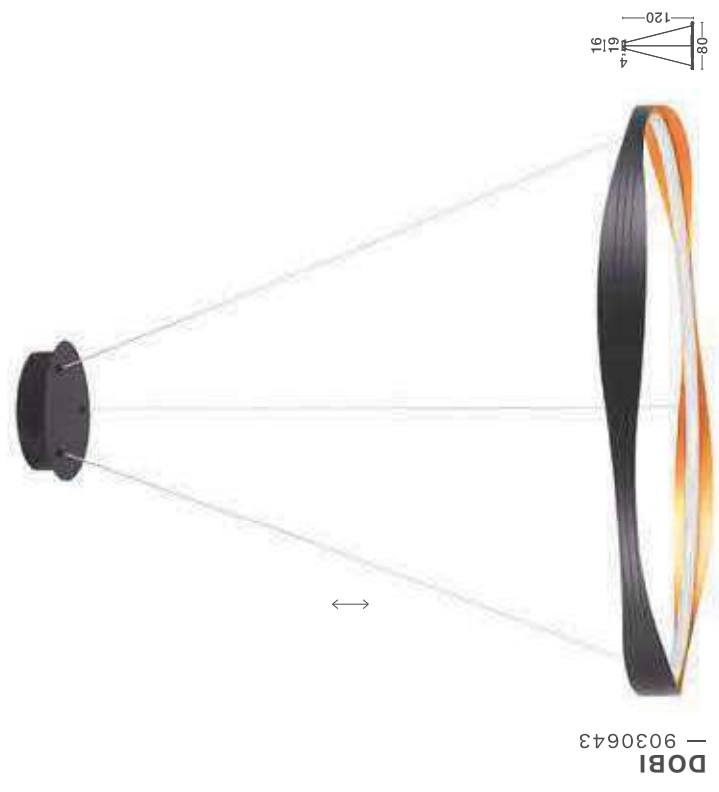

JINAL
— 9348101

[Triac Dimmable]
Black Aluminium
& Acrylic
LED · 27 Watt
220-240 Volt
1894Lm · 3000K
IP20
—
D: 45

JINAL
— 9348102

[Triac Dimmable]
Black Aluminium
& Acrylic
LED · 34 Watt
220-240 Volt
2482Lm · 3000K
IP20
—
D: 60

DOBI
— 9030642

[Dimmable by Remote
Control]
Sandy Black & Gold
Aluminium & Acrylic
LED · 32 Watt
220-240 Volt
1192Lm · IP20
2700-5000K
CCT by Remote

DOBI
— 9030643

[Dimmable by Remote
Control]
Sandy Black & Gold
Aluminium & Acrylic
LED · 40 Watt
220-240 Volt
1472Lm · IP20
2700-5000K
CCT by Remote