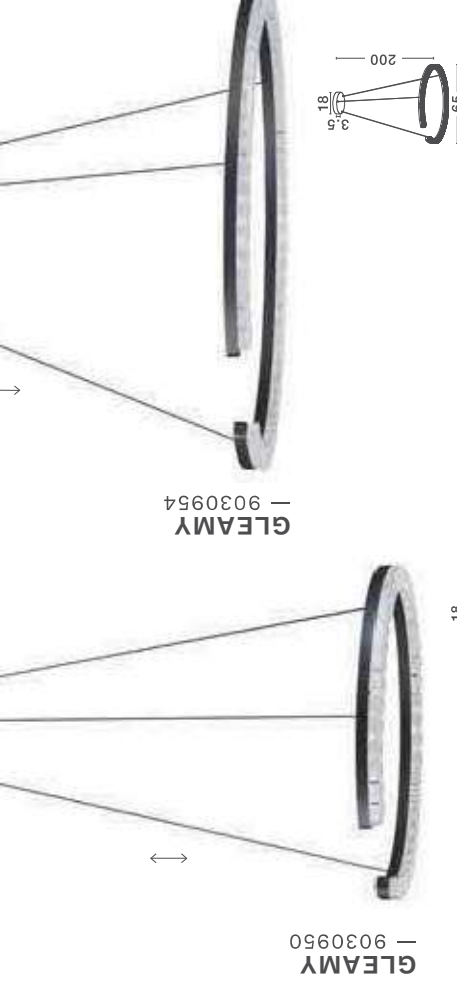

[Triac Dimmable]
Sandy Black
Aluminium
& Prismatic Lens
LED · 21 Watt
220-240Volt
1365Lm · 3000K
IP20

[Triac Dimmable]
Sandy Black
Aluminium
& Prismatic Lens
LED · 30 Watt
220-240Volt
1950Lm · 3000K
IP20

[Triac Dimmable]
Sandy Black
Aluminium
& Prismatic Lens
LED · 43 Watt
220-240Volt
2795Lm · 3000K
IP20

[Triac Dimmable]
Sandy Black
Aluminium
& Prismatic Lens
LED · 49 Watt
220-240Volt
3668Lm · 3000
IP20