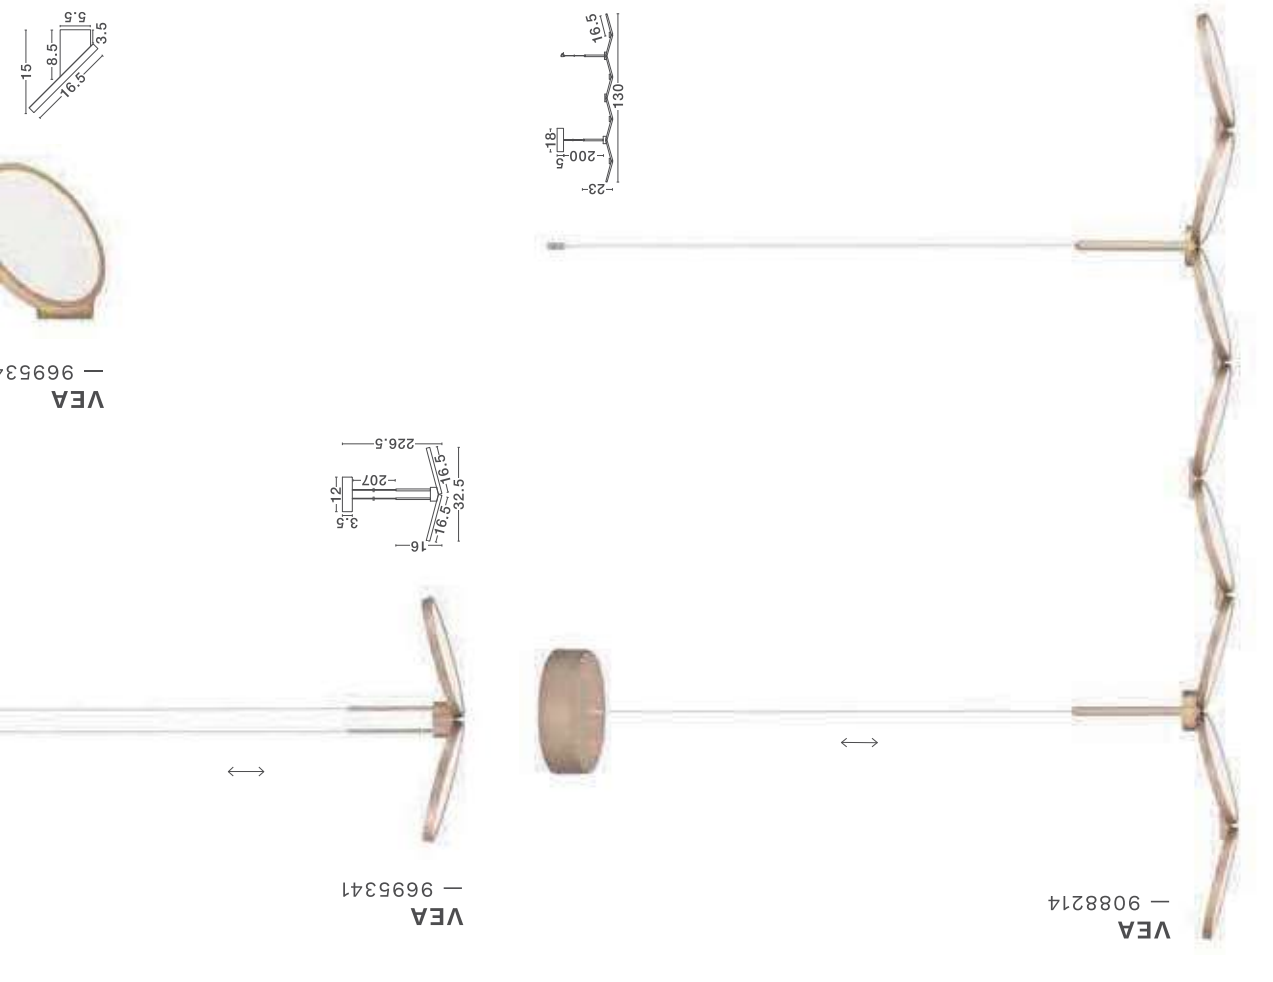

VEA

— 969534

VEA

— 9695341

VEA

— 9088214

VEA

— 9695341

VEA

— 9088214

[Triac Dimmable]
Champagne Gold
Aluminium
& Microprismatic
Diffuser
LED · 14 Watt
220-240Volt
867Lm · IP20
2700-3000K

[Triac Dimmable]
Champagne Gold
Aluminium
& Microprismatic
Diffuser
LED · 8 Watt
220-240Volt
540Lm · IP20
2700-3000K

[Triac Dimmable]
Champagne Gold
Aluminium
& Microprismatic
Diffuser
LED · 47 Watt
220-240Volt
2374Lm · IP20
2700-3000K