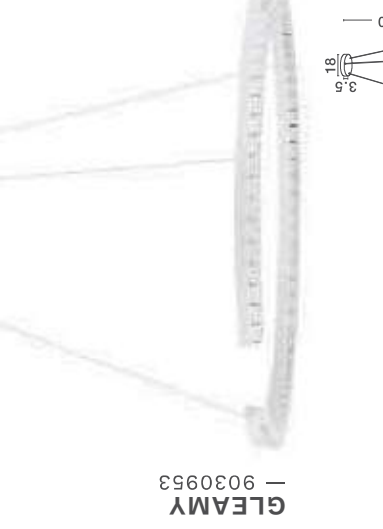

GLEAMY
— 9030951

[Triac Dimmable]
Sandy White
Aluminium
& Prismatic Lens
LED · 21 Watt
220-240Volt
1365Lm · 3000K
IP20

GLEAMY
— 9030953

[Triac Dimmable]
Sandy White
Aluminium
& Prismatic Lens
LED · 30 Watt
220-240Volt
1950Lm · 3000K
IP20

GLEAMY
— 9030957

[Triac Dimmable]
Sandy White
Aluminium
& Prismatic Lens
LED · 43 Watt
220-240Volt
2795Lm · 3000K
IP20

GLEAMY
— 9030961

[Triac Dimmable]
Sandy White
Aluminium &
Prismatic Lens
LED · 49 Watt
220-240Volt
3668Lm · 3000
IP20