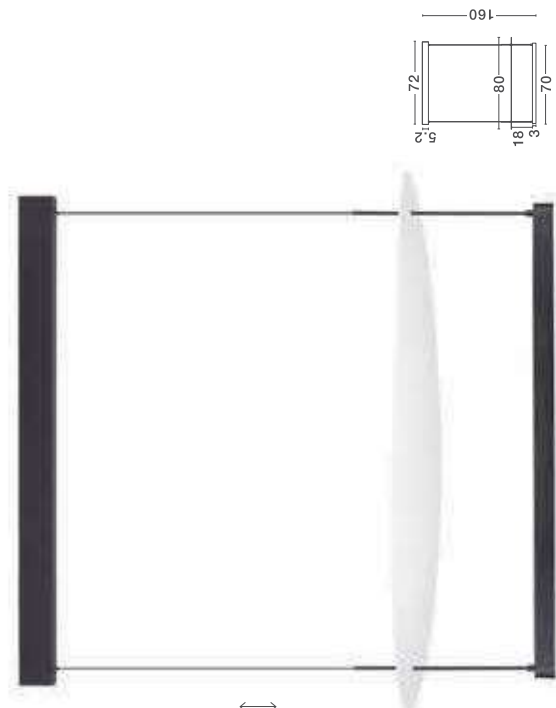

DIONA
— 9580573
— 9580673