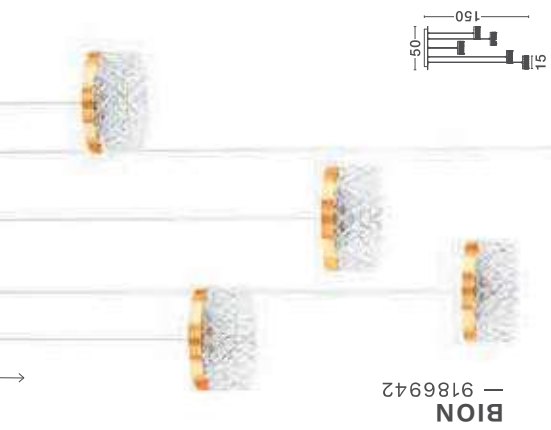

BION
— 9186942