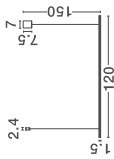

BRILLIA
— 9060279

— 9060281

BRILLIA
— 9060278

[Dimmable]
Sandy Black
Aluminium
LED · 11 Watt
220-240Volt
379Lm · IP20
2700-3000-4000K
CCT by Dip Switch

BRILLIA
— 9060276

[Triac Dimmable]
Sandy Black
Aluminium
LED · 11 Watt
220-240Volt
379Lm · IP20
2700-3000-4000K
CCT by Dip Switch

BRILLIA
— 9060281

[Triac Dimmable]
Sandy Black
Aluminium
LED · 40 Watt
220-240Volt
2400Lm · IP20
2700-3000-4000K
CCT by Dip Switch