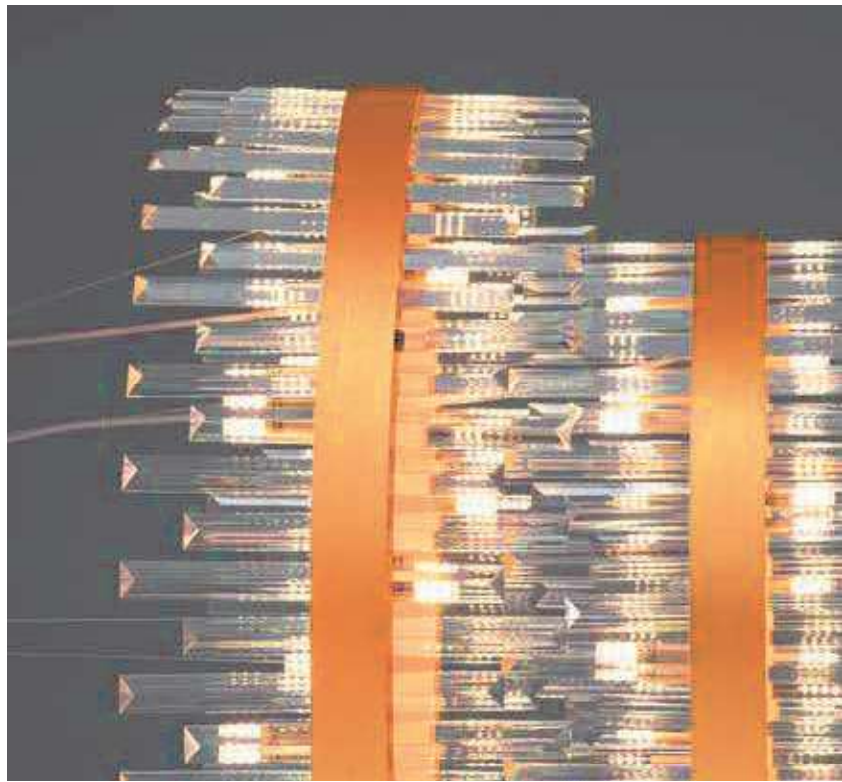

CROWN
— 9695120

Satin Gold Met
Clear Crystal
LED G9 · 32X5
100-240 Volt ·
BULB EXCLUDED