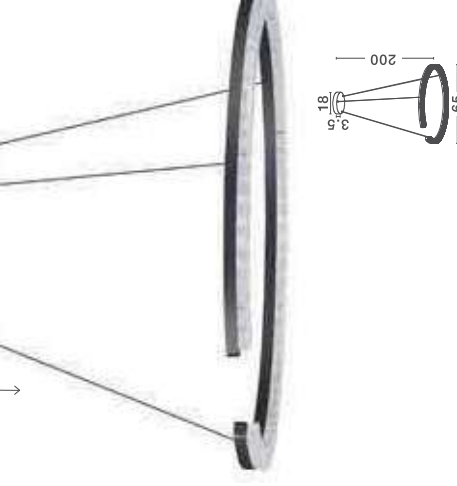

TIRIAC
— 9548103

GLEAMY
— 9030950

GLEAMY
— 9030954

GLEAMY
— 9030956

GLEAMY
— 9030960

GLEAMY
— 9030950

[Triac Dimmable]
Sandy Black
Aluminium
& Prismatic Lens
LED · 21 Watt
220-240Volt
1365Lm · 3000K
IP20

GLEAMY
— 9030954