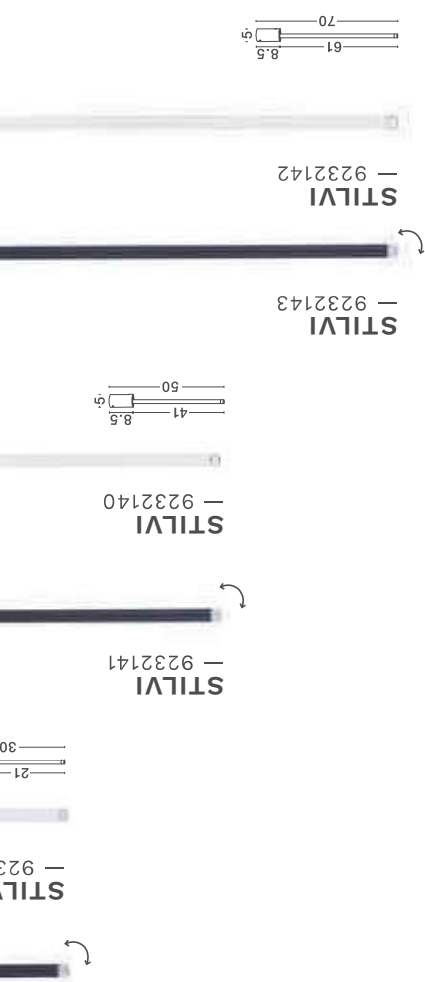

STILVI	STILVI	STILVI	STILVI
— 9232141	— 9232140	— 9232143	— 9232142
Black Aluminium	Sandy White Aluminium	Sandy Black Aluminium	Sandy White Aluminium
LED · 4 Watt	LED · 4 Watt	LED · 4 Watt	LED · 4 Watt
220-240Volt	220-240Volt	220-240Volt	220-240Volt
177Lm · 3000K	177Lm · 3000K	177Lm · 3000K	177Lm · 3000K

STILVI	STILVI	STILVI	STILVI
— 9232145	— 9232144	— 9232147	— 9232146
Sandy Black Aluminium	Sandy White Aluminium	Sandy Black Aluminium	Sandy White Aluminium
LED · 4 Watt	LED · 4 Watt	LED · 4 Watt	LED · 4 Watt
220-240Volt	220-240Volt	220-240Volt	220-240Volt
177Lm · 3000K	177Lm · 3000K	177Lm · 3000K	177Lm · 3000K