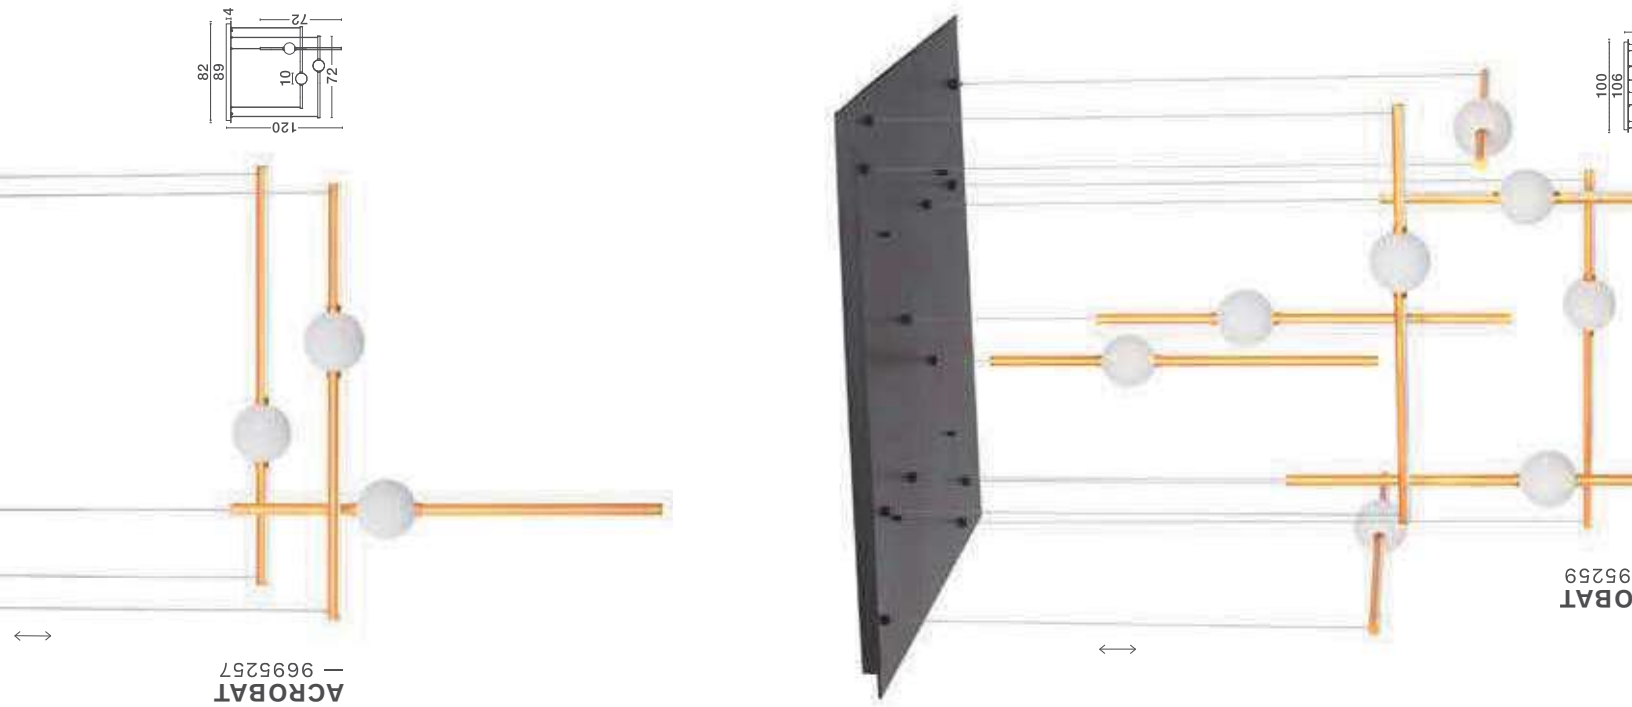

ACROBAT — 9695257

OBAT
95259

52581

52