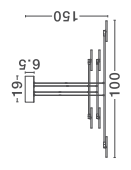

SCOPE	SCOPE	SCOPE	SCOPE
— 9695253	— 9695252	— 9695255	— 9695254
Black & Gold Metal & Acrylic LED · 18 Watt 220-240Volt 1400Lm · 3000K IP20	Black Metal & Acrylic LED · 18 Watt 220-240Volt 1400Lm · 3000K IP20	[Triac Dimmable] Black & Gold Metal & Acrylic LED · 44 Watt 220-240Volt 3660Lm · 3000K IP20	[Triac Dimmable] Black Metal & Acrylic LED · 44 Watt 220-240Volt 3660Lm · 3000K IP20