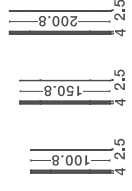

CODE	WATT	CCT	FLUX	DIMENSIONS (cm)	VOLTAGE
583 ●	25W	3000K	1600Lm	L: 100.8 W: 4 H: 3.6	24Vdc
586 ○	25W	3000K	1600Lm	L: 100.8 W: 4 H: 3.6	24Vdc
584 ●	35W	3000K	2400Lm	L: 150.8 W: 4 H: 3.6	24Vdc
587 ○	35W	3000K	2400Lm	L: 150.8 W: 4 H: 3.6	24Vdc
585 ●	46W	3000K	3200Lm	L: 200.8 W: 4 H: 3.6	24Vdc
588 ○	46W	3000K	3200Lm	L: 200.8 W: 4 H: 3.6	24Vdc

INTO Module 2

CODE	WATT	CCT	FLUX	DIMENSIONS (cm)	VOLTAGE
589 ●	25W	3000K	1600Lm	L: 100.8 W: 4 H: 2.5	24Vdc
592 ○	25W	3000K	1600Lm	L: 100.8 W: 4 H: 2.5	24Vdc
590 ●	35W	3000K	2400Lm	L: 150.8 W: 4 H: 2.5	24Vdc
593 ○	35W	3000K	2400Lm	L: 150.8 W: 4 H: 2.5	24Vdc
591 ●	46W	3000K	3200Lm	L: 200.8 W: 4 H: 2.5	24Vdc
594 ○	46W	3000K	3200Lm	L: 200.8 W: 4 H: 2.5	24Vdc