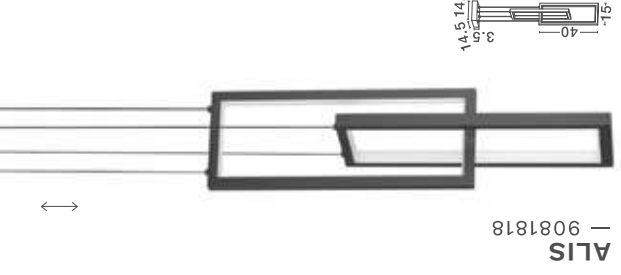

ALIS — 9081821

ALIS — 9081817
[Triac Dimmable]
Sandy Black
Aluminium & Acrylic
Sandy Black Steel
Base
LED · 47 Watt
220-240Volt
1180Lm · 3200K
IP20

ALIS — 9081818
[Triac Dimmable]
Sandy Black
Aluminium & Acrylic
Sandy Black Steel
Base
LED · 37 Watt
220-240Volt
925Lm · 3200K
IP20

ALIS — 9081819
[Triac Dimmable]
Sandy Black
Aluminium & Steel
LED · 8 Watt
220-240Volt
202Lm · 3200K
IP20
—
L: 20.5

ALIS — 9081822
[Triac Dimmable]
Sandy Black
Aluminium & Acrylic
Sandy Black Steel
Base
LED · 48 Watt
220-240Volt
2200Lm · 3200K
IP20