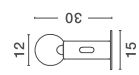

Manually Adjustable Height

Manually Adjustable Height

CHRONOS
— 9870027

[Sensor Dimmable]
White Aluminium
& Steel
Fingerprint
Resistant Paint
LED · 11 Watt
220-240 Volt
797Lm · 3000K

CHRONOS
— 9870026

[Sensor Dimmable]
Black Aluminium
& Steel
Fingerprint
Resistant Paint
LED · 11 Watt
220-240 Volt
797Lm · 3000K

CHRONOS
— 9870025

[Sensor Dimmable]
White Aluminium
Fingerprint
Resistant Paint
LED · 11 Watt
220-240 Volt
763Lm · 3000K
IP20

CHRONOS
— 9870024

[Sensor Dimmable]
Aluminium
Fingerprint
Resistant Paint
LED · 11 Watt
40 Volt
763Lm · 3000K