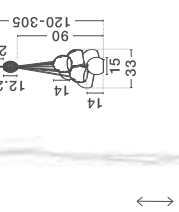

MELINE
— 9009163

Sage Blue, Pink & Green Ceramic Mocha, Purple & Yellow Glass
Matt White Metal Base
LED E14 · 6x5 Watt
100-240 Volt · IP20
BULB EXCLUDED

MELINE
— 9009164

Sage Green, Yellow, Pink & White Ceramic Mocha, Smokey Gray & Purple Glass
Matt White Metal Base
LED E14 · 7x5 Watt
100-240 Volt · IP20
BULB EXCLUDED