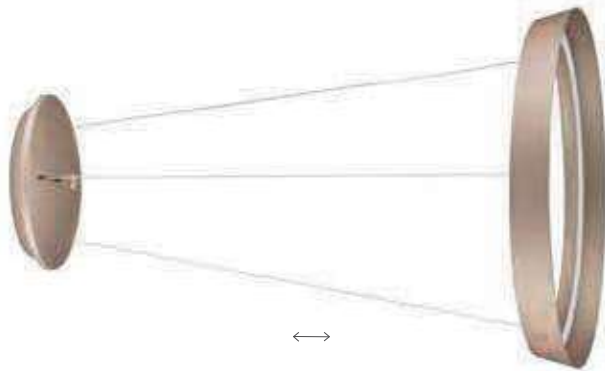

ORMI
— 9030519