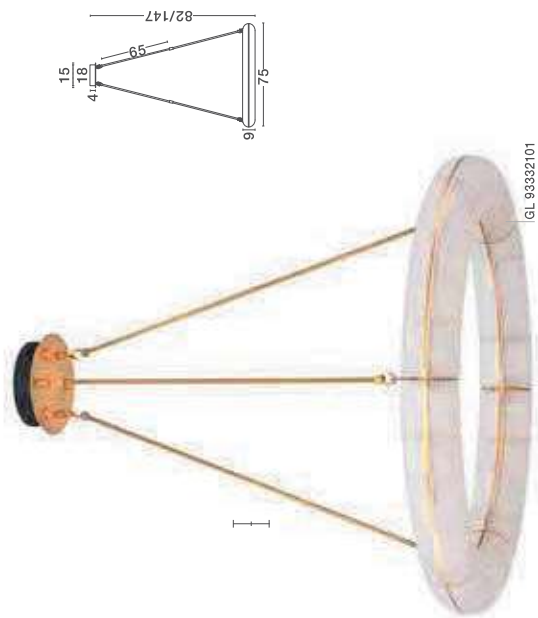

— 9333210

GL 93332101