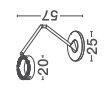

AFI
— 9870018

[Sensor Dimmable]
Black Aluminium
& Steel
Fingerprint
Resistant Paint
LED · 23 Watt
220-240 Volt
1853Lm · 3000K
IP20

AFI
— 9870019

[Sensor Dimmable]
White Aluminium
& Steel
Fingerprint
Resistant Paint
LED · 23 Watt
220-240 Volt
1853Lm · 3000K
IP20

AFI
— 9870021

[Sensor Dimmable]
Black Aluminium
& Steel
Fingerprint
Resistant Paint
LED · 23 Watt
220-240 Volt
1853Lm · 3000K
IP20