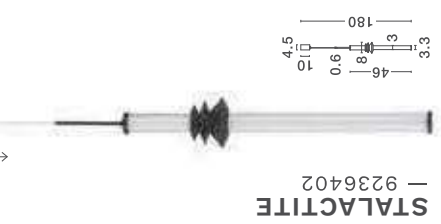

Black Steel,
Aluminium
Imitated Alabaster
6 Watt
40Volt
3000K

AIDER
— 9019825

Matt Black Steel,
Aluminium
Imitated Alabaster
LED · 6 Watt
220-240Volt
224Lm · 3000K
IP20

AIDER
— 9019744

Brass Gold Steel,
Aluminium
Imitated Alabaster
LED · 19 Watt
220-240Volt
866Lm · 3000K
IP20