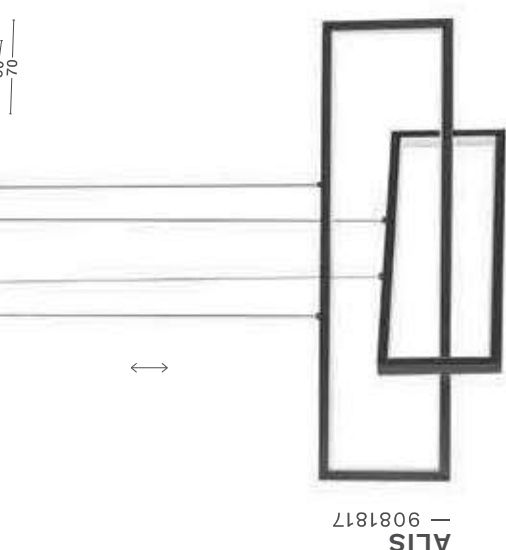

ALIS — 9081821

ALIS — 9081817
[Triac Dimmable]
Sandy Black
Aluminium & Acrylic
Sandy Black Steel
Base
LED · 47 Watt
220-240Volt
1180Lm · 3200K
IP20

ALIS — 9081818
[Triac Dimmable]
Sandy Black
Aluminium & Acrylic
Sandy Black Steel
Base
LED · 37 Watt
220-240Volt
925Lm · 3200K
IP20

ALIS — 9081819
[Triac Dimmable]
Sandy Black
Aluminium & Steel
LED · 8 Watt
220-240Volt
202Lm · 3200K
IP20
—
L: 20.5

ALIS — 9081822
[Triac Dimmable]
Sandy Black
Aluminium & Acrylic
Sandy Black Steel
Base
LED · 48 Watt
220-240Volt
2200Lm · 3200K
IP20