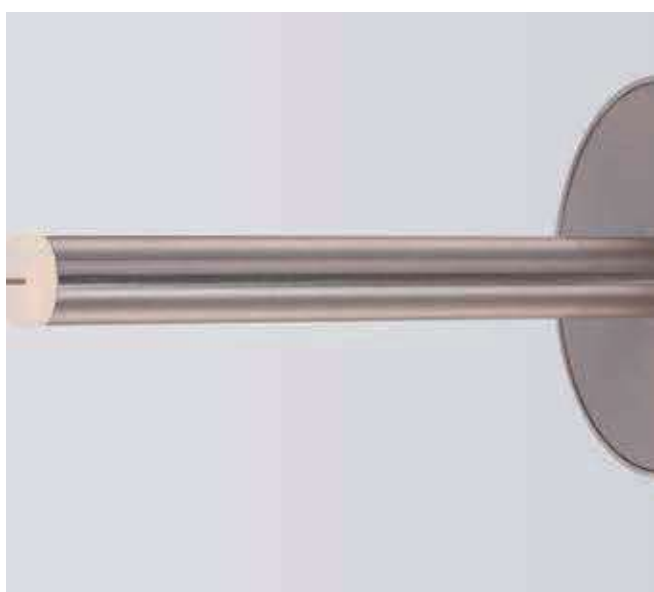

PALENCIA
— 9695228