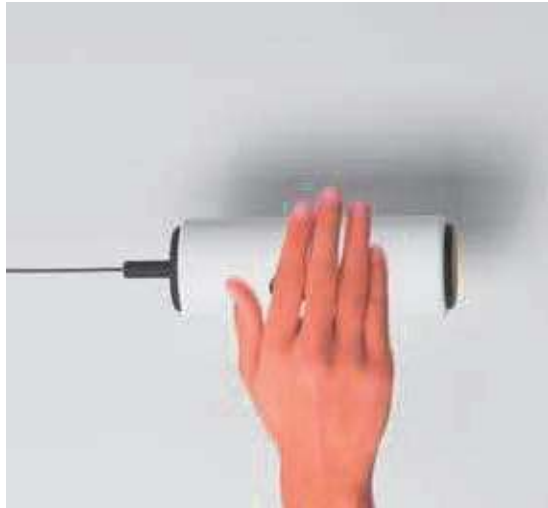

AF1
— 9870017