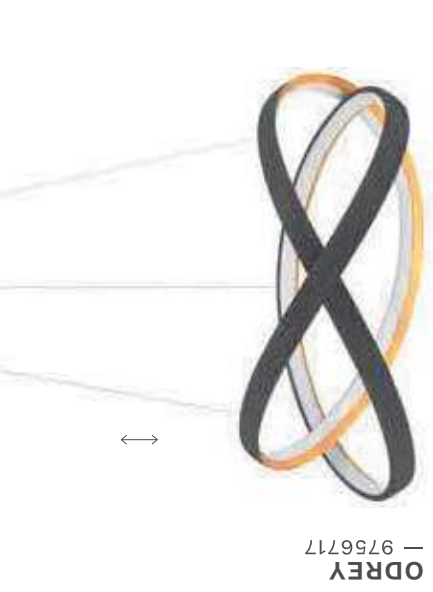

ODREY
— 9756717