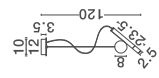

VERO
— 9100153

Matt White
Aluminium
& Steel
LED · 2 Watt
220-240Volt
137Lm · 3000K
IP20

—
L: 23.5
H: 120 cm

VERO
— 9100154

Matt Black
Aluminium
& Steel
LED · 2 Watt
220-240Volt
137Lm · 3000K
IP20

—
L: 23.5
H: 120 cm