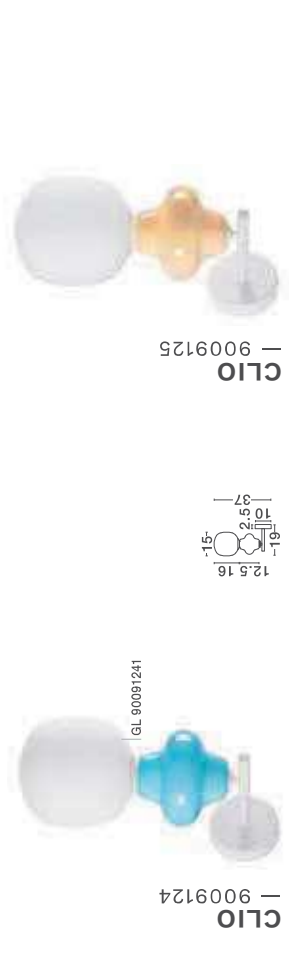

CLIO 9009118 CLIO 9009119 CLIO 9009128 CLIO 9009129 CLIO 9009127	Blue & Yellow Ceramic & Opal Glass, Matt White Base 14 · 1x5 Watt 40 Volt · IP20 Pink, Yellow & Green Ceramic & Opal Glass, Matt White Base LED E14 · 1x5 Watt 100-240 Volt · IP20 Blue Ceramic & Opal Glass, Matt White Base LED E14 · 1x5 Watt 100-240 Volt · IP20 Blue Ceramic & Opal Glass, Matt White Base LED E14 · 1x5 Watt 100-240 Volt · IP20 Yellow Ceramic & Opal Glass, Matt White Base LED E14 · 1x5 Watt 100-240 Volt · IP20	CLIO 9009124 CLIO 9009125 CLIO 9009125 CLIO 9009125	Blue & Yellow Ceramic & Opal Glass, Matt White Base 14 · 1x5 Watt 40 Volt · IP20 Pink, Yellow & Green Ceramic & Opal Glass, Matt White Base LED E14 · 1x5 Watt 100-240 Volt · IP20 Blue Ceramic & Opal Glass, Matt White Base LED E14 · 1x5 Watt 100-240 Volt · IP20 Blue Ceramic & Opal Glass, Matt White Base LED E14 · 1x5 Watt 100-240 Volt · IP20 Yellow Ceramic & Opal Glass, Matt White Base LED E14 · 1x5 Watt 100-240 Volt · IP20