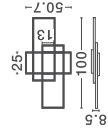

CLEA
— 9756719

CLEA
— 9756721

CLEA
— 9086025

CLEA
— 9086023

CLEA
— 9756720

[Dimmable by Remote Control]
Sandy Black
Aluminum & Acrylic
LED · 58 Watt
220-240 Volt
3455Lm · IP20
2700-3500-5000K
CCT by Remote Control

CLEA
— 9756719

[Dimmable by Remote Control]
Sandy Black
Aluminum & Acrylic
LED · 59 Watt
220-240 Volt
2129Lm · IP20
2700-3500-5000K
CCT by Remote Control

CLEA
— 9756721

[Dimmable by Remote Control]
Sandy White
Aluminum & Acrylic
LED · 58 Watt
220-240 Volt
3455Lm · IP20
2700-3500-5000K
CCT by Remote Control

CLEA
— 9086023

[Triac Dimmable]
Sandy Black
Aluminum & Acrylic
LED · 31 Watt
220-240Volt
1860Lm · 3000 IP20
—
L: 92
W: 38.5