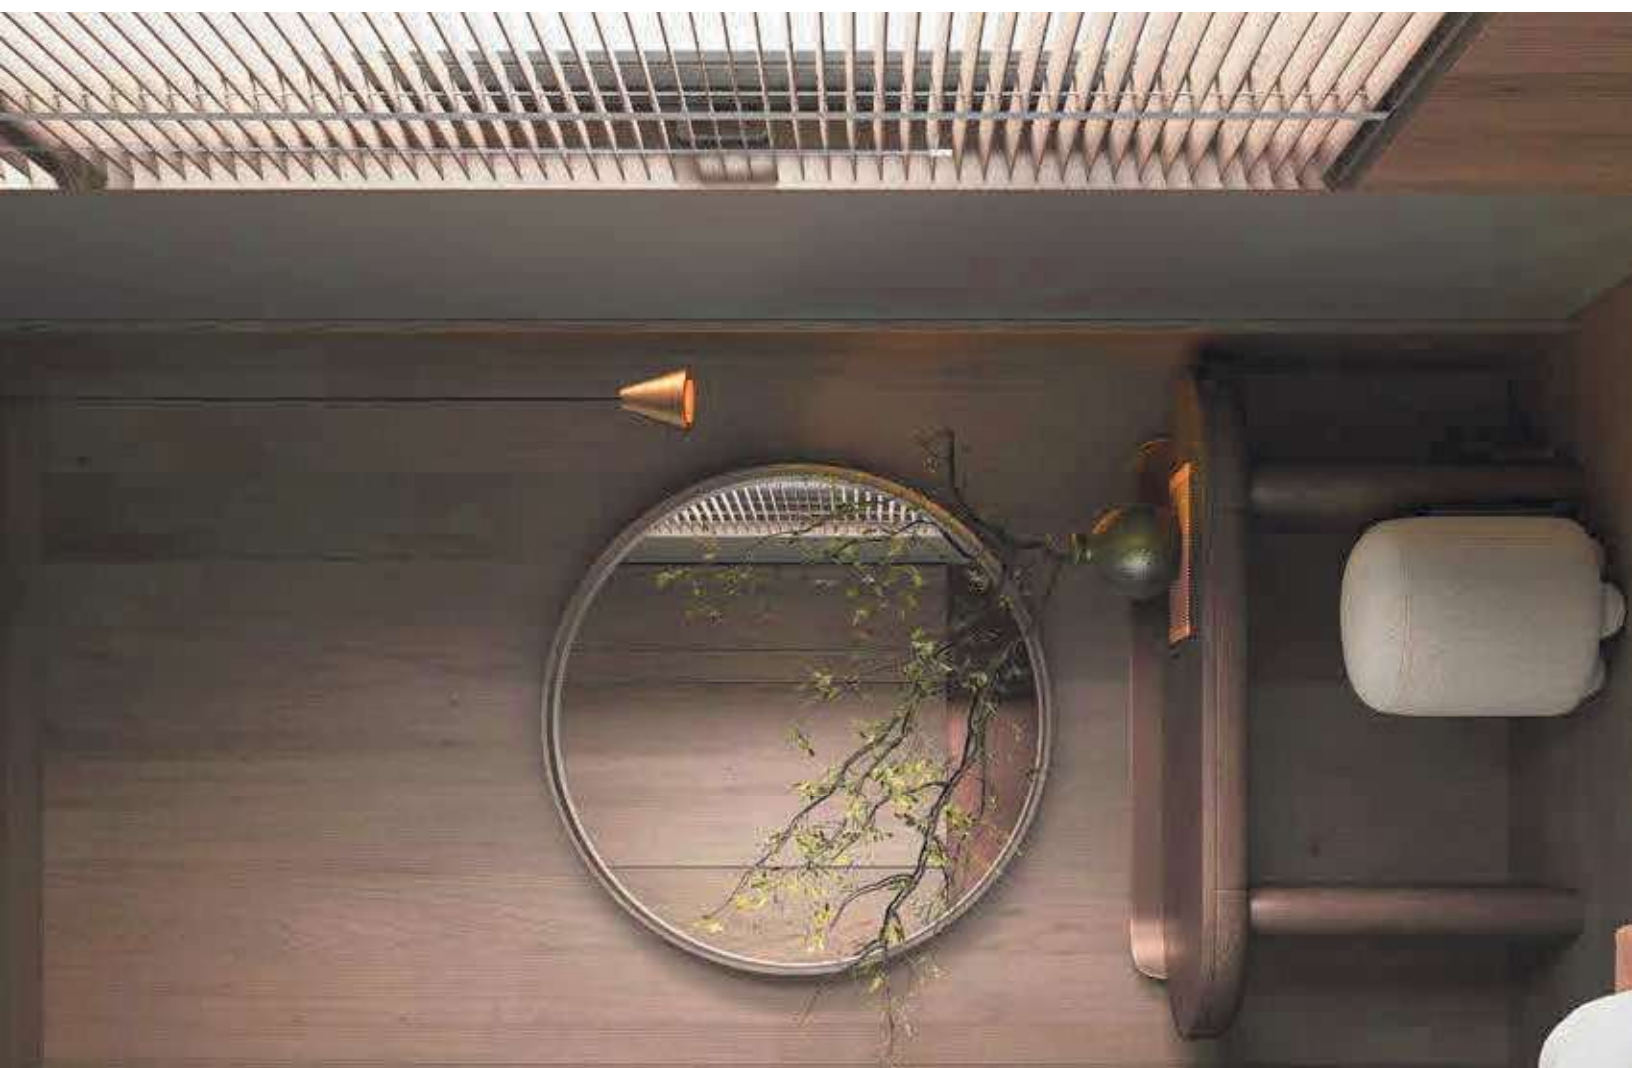

STILVI	STILVI	STILVI	STILVI
— 9232145	— 9232144	— 9232147	— 9232146
Sandy Black Aluminium	Sandy White Aluminium	Sandy Black Aluminium	Sandy White Aluminium
LED · 4 Watt	LED · 4 Watt	LED · 4 Watt	LED · 4 Watt
220-240Volt	220-240Volt	220-240Volt	220-240Volt
177Lm · 3000K	177Lm · 3000K	177Lm · 3000K	177Lm · 3000K