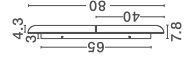

GLOREE
— 9333208

GL 93332081