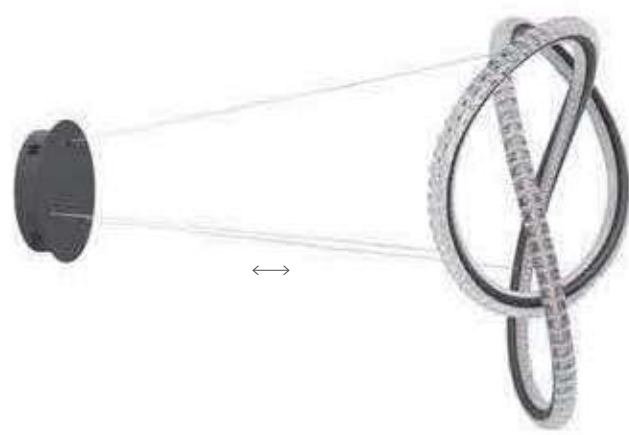

GINEVRA
— 9748160

GINEVRA
— 9748158

[Triac Dimmable]
Sandy Black
Aluminium & Acrylic
LED · 69 Watt
220-240Volt
3900Lm · 3000K

GINEVRA
— 9748165

[Triac Dimmable]
Sandy Black
Aluminium & Acrylic
LED · 45 Watt
220-240Volt
2800Lm · 3000K

GINEVRA
— 9748160

[Triac Dimmable]
Sandy Black
Aluminium & Acrylic
LED · 56 Watt
220-240Volt
3750Lm · 3000K

GINEVRA
— 9748159

[Triac Dimmable]
Sandy Black
Aluminium & Acrylic
LED · 54 Watt
220-240Volt
3750Lm · 3000K