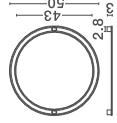

LYB
— 9980578

— 9980577