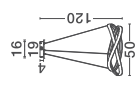

ODREY
— 9756718

CELESTIA
— 9030645

[Triac Dimmable]
Brass Gold,
Aluminium
& Acrylic
LED · 87 Watt
220-240 Volt
3141Lm · 3000K
IP20
—
D: 60

CELESTIA
— 9030644

[Triac Dimmable]
Black Aluminium
& Acrylic
LED · 87 Watt
220-240 Volt
3141Lm · 3000K
IP20
—
D: 60

ODREY
— 9756718

[Dimmable by Remote
Control]
Silver & Gold
Aluminium & Acrylic
LED · 40 Watt
220-240 Volt
2033Lm · IP20
2700-3500-5000K
CCT by Remote

ODREY
— 9756717

[Dimmable by Remote
Control]
Sandy Black & Gold
Aluminium & Acrylic
LED · 40 Watt
220-240 Volt
2033Lm · IP20
2700-3500-5000K
CCT by Remote