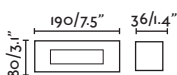

Dart SQ

IP65

IK06

70272 2700K 86lm	● Structure Matt White ● Diffuser Transparent	82,00€
70273 2700K 86lm	● Structure Matt Black ● Diffuser Transparent	82,00€
70272N 3000K 83lm	● Structure Matt White ● Diffuser Transparent	82,00€
70273N 3000K 83lm	● Structure Matt Black ● Diffuser Transparent	82,00€

Material	Structure PC
	Diffuser Glass
Power	2W
Light Source	SMD LED
Class	II
CRI	>80
Voltage	220V-240V/50/60Hz
Beam angle	100°
Cut out	ø68mm

Dart Box SQ		
70274	● White	24,20€
Material	Structure PC	

Dart Box SQ Recessed		
70276	● Black	15,80€
Material	Structure PC	

Dart RCT

IP65

IK06

70277 2700K 199lm	● Structure Matt White ● Diffuser Transparent	111,40€
70278 2700K 199lm	● Structure Matt Black ● Diffuser Transparent	111,40€
70277N 3000K 207lm	● Structure Matt White ● Diffuser Transparent	111,40€
70278N 3000K 207lm	● Structure Matt Black ● Diffuser Transparent	111,40€

Material	Structure PC
	Diffuser Glass
Power	5W
Light Source	SMD LED
Class	II
CRI	>80
Voltage	220V-240V/50/60Hz
Beam angle	100°
Cut out	160x68mm

Dart Box RCT		
70280	● Black	31,40€
70279	● White	31,40€
Material	Structure PC	

Dart Box RCT Recessed		
70281	● Black	16,90€
Material	Structure PC