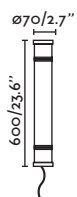

Scuba 600

IP65 IK10 incl.

75750 **Structure Chrome**
Diffuser Opal 191,10€

Material	Structure Stainless Steel 316L
	Diffuser PC
Power	12W
Lumen Output	1575lm
Light Source	SMD LED 3000K
Class	I
CRI	>80
Voltage	100V-240V/50/60Hz
Beam angle	120°
Cable	3m

Scuba 1200

IP65 IK10 incl.

75751 **Structure Chrome**
Diffuser Opal 274,20€

Material	Structure Stainless Steel 316L
	Diffuser PC
Power	20W
Lumen Output	2787lm
Light Source	SMD LED 3000K
Class	I
CRI	>80
Voltage	100V-240V/50/60Hz
Beam angle	120°
Cable	3m

Suspended
300