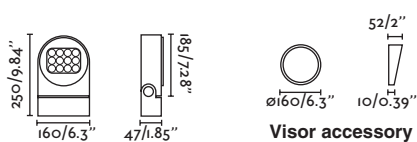

Muur 250

IP65 IK06 incl. SEA SIDE SUITABLE 45°

71771 ● Structure Dark Grey
● Diffuser Transparent 389,60€

Alfa Àlex & Manel Llusçà

IP65 incl. 135°

70025 ● Structure Dark Grey
● Diffuser Transparent 179,10€

Material	Structure Aluminium
	Diffuser Glass
Power	28,5W
Lumen Output	1877lm
Light Source	SMD LED 3000K
Class	I
CRI	>80
Voltage	220V-240V/50/60Hz
Beam angle	36°

Material	Structure Aluminium
	Diffuser Glass
Power	13W
Lumen Output	845lm
Light Source	COB LED 3000K
Class	I
CRI	>80
Voltage	220V-240V/50/60Hz
Beam angle	80°

Muur 250 Visor Accessory
71771V ● Dark Grey 37,00€
Material Structure Aluminium