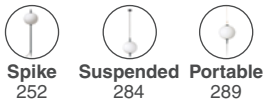

Saigon 2100 R45
Nahrang

IP65

71569-04 ● Structure Dark Grey
● Shade White 417,00€

Saigon 1300 R45
Nahrang

IP65

71575-04 ● Structure Dark Grey
● Shade White 399,60€

Saigon 670 R45
Nahrang

IP65

71576-04 ● Structure Dark Grey
● Shade White 367,40€

Material	Structure Aluminium
	Shade PEMD
Light Source	1 E27 LED A60 max. 15W
Bulb incl.	No
Recom. Bulb	17463
Class	II
Cable	2m

Material	Structure Aluminium
	Shade PEMD
Light Source	1 E27 LED A60 max. 15W
Bulb incl.	No
Recom. Bulb	17463
Class	II
Cable	2m

Material	Structure Aluminium
	Shade PEMD
Light Source	1 E27 LED A60 max. 15W
Bulb incl.	No
Recom. Bulb	17463
Class	II
Cable	2m