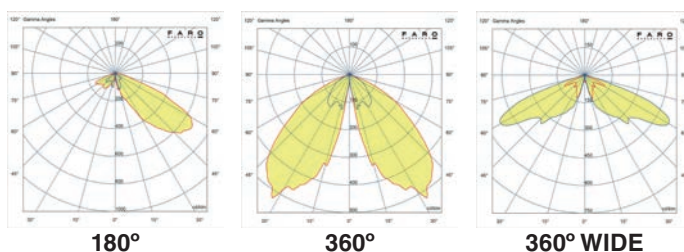

Power	Light Source	CCT	Lumen Output	Voltage (V/Hz)	Lens	
751300	38W	2578lm	COB LED	2700K	100V-240V/50/60Hz	360°	1.704,40€
751300C	38W	2578lm	COB LED	2700K	220V-240V/50/60Hz	360°	1.817,80€
751300D	38W	2578lm	COB LED	2700K	220V-240V/50/60Hz	360°	1.748,10€
751301	38W	2560lm	COB LED	2700K	100V-240V/50/60Hz	360 WIDE°	1.704,40€
751301C	38W	2560lm	COB LED	2700K	220V-240V/50/60Hz	360 WIDE°	1.817,80€
751301D	38W	2560lm	COB LED	2700K	220V-240V/50/60Hz	360 WIDE°	1.748,10€
751302	38W	2429lm	COB LED	2700K	100V-240V/50/60Hz	180°	1.713,90€
751302C	38W	2429lm	COB LED	2700K	220V-240V/50/60Hz	180°	1.827,50€
751302D	38W	2429lm	COB LED	2700K	220V-240V/50/60Hz	180°	1.757,70€
751310	38W	2230lm	COB LED	3000K	100V-240V/50/60Hz	360°	1.704,40€
751310C	38W	2658lm	COB LED	3000K	220V-240V/50/60Hz	360°	1.817,80€
751310D	38W	2658lm	COB LED	3000K	220V-240V/50/60Hz	360°	1.748,10€
751311	38W	3010lm	COB LED	3000K	100V-240V/50/60Hz	360 WIDE°	1.704,40€
751311C	38W	2639lm	COB LED	3000K	220V-240V/50/60Hz	360 WIDE°	1.817,80€
751311D	38W	2639lm	COB LED	3000K	220V-240V/50/60Hz	360 WIDE°	1.748,10€
751312	38W	2371lm	COB LED	3000K	100V-240V/50/60Hz	180°	1.713,90€
751312C	38W	2504lm	COB LED	3000K	220V-240V/50/60Hz	180°	1.827,50€
751312D	38W	2504lm	COB LED	3000K	220V-240V/50/60Hz	180°	1.757,70€
751320	38W	2738lm	COB LED	4000K	100V-240V/50/60Hz	360°	1.704,40€
751320C	38W	2738lm	COB LED	4000K	220V-240V/50/60Hz	360°	1.817,80€
751320D	38W	2738lm	COB LED	4000K	220V-240V/50/60Hz	360°	1.748,10€
751321	38W	2718lm	COB LED	4000K	100V-240V/50/60Hz	360 WIDE°	1.704,40€
751321C	38W	2718lm	COB LED	4000K	220V-240V/50/60Hz	360 WIDE°	1.817,80€
751321D	38W	2718lm	COB LED	4000K	220V-240V/50/60Hz	360 WIDE°	1.748,10€
751322	38W	2579lm	COB LED	4000K	100V-240V/50/60Hz	180°	1.713,90€
751322C	38W	2579lm	COB LED	4000K	220V-240V/50/60Hz	180°	1.827,50€
751322D	38W	2579lm	COB LED	4000K	220V-240V/50/60Hz	180°	1.757,70€