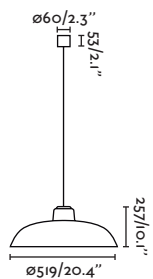

<b>Material</b>	Structure Aluminium Diffuser PEMD
<b>Light Source</b>	1 E27 LED A60 max. 12W
<b>Bulb incl.</b>	No
<b>Recom. Bulb</b>	17070
<b>Class</b>	I
<b>Cable</b>	3m

**Light that sets the mood**

The metal shade casts a directional beam, ideal for lighting outdoor tables or bar areas. Inside, an opal diffuser conceals the light source, softening the glow to create warm, comfortable lighting with no glare.