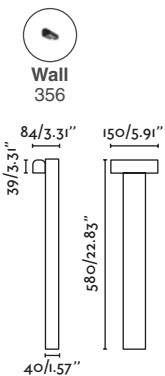

Balic
Yembarastudio

IP65 IK06 incl. DIM

70295 ● Structure Black
● Diffuser Prism 219,60€

Bezel

IP65 IK06 incl. IP68 CONNECTOR

70247 ● Structure Matt Black
● Diffuser Transparent 173,00€

Bast

IP65 IK10 incl.

70292 ● Structure Black
● Diffuser Transparent 436,80€

Material	Structure Aluminium
	Diffuser Glass
Power	8W
Lumen Output	813/870/896lm
Light Source	SMD LED 2700/ 3000/ 4000K
Class	I
CRI	≥80
Voltage	220V-240V/50/60Hz

Material	Structure Aluminium
	Diffuser Glass
Power	8W
Lumen Output	349lm
Light Source	COB LED 2700K
Class	I
CRI	90
Voltage	220V-240V/50/60Hz
Beam angle	118,3°

Material	Structure Aluminium + PC
	Diffuser PC
Power	25W
Lumen Output	756lm
Light Source	SMD LED 3000K
Class	I
CRI	>80
Voltage	220V-240V/50/60Hz
Beam angle	120°

*Choose its color temperature by pressing CCT changeable button during the installation.

Bast 180° Accessory
70293 ● Black 31,00€
Material Structure Aluminium