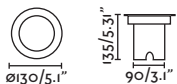

Geiser 130

70302 10° 370lm	● Structure Satin Stainless + Matt Black ● Diffuser Transparent	185,30€
70303 38° 393lm	● Structure Satin Stainless + Matt Black ● Diffuser Transparent	185,30€

Material	Structure Stainless Steel 316L + Aluminium
	Diffuser Glass
Power	6,5W
Light Source	COB LED 3000K
Class	I
CRI	>80
Voltage	220V-240V/50/60Hz
Cut out (mm)	ø90x135mm
Resistance	2000Kg

Geiser 180

70308 10° 1066lm	● Structure Satin Stainless ● Diffuser Transparent	270,80€
70309 38° 968lm	● Structure Satin Stainless ● Diffuser Transparent	270,80€

Material	Structure Stainless Steel 316L + Aluminium
	Diffuser Glass
Power	12,5W
Light Source	COB LED 3000K
Class	I
CRI	>80
Voltage	100V-240V/50/60Hz
Cut out (mm)	ø165x190mm
Resistance	2000Kg