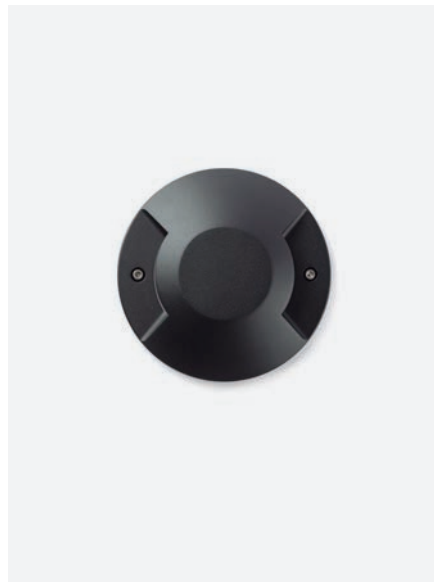

Loth 2L

IP67

IK10

70286 ● Structure Matt Black
● Diffuser Opal 134,00€