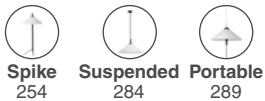

Saigon 2000 R55
Nahtrang

IP65

71569-01 ● Structure Dark Grey
● Shade White 464,20€

Saigon 1150 R55
Nahtrang

IP65

71575-01 ● Structure Dark Grey
● Shade White 446,80€

Saigon 500 R55
Nahtrang

IP65

71576-01 ● Structure Dark Grey
● Shade White 414,60€

Material	Structure Aluminium
	Shade PEMD
Light Source	1 E27 LED A60 max. 15W
Bulb incl.	No
Recom. Bulb	17463
Class	II
Cable	2m

Material	Structure Aluminium
	Shade PEMD
Light Source	1 E27 LED A60 max. 15W
Bulb incl.	No
Recom. Bulb	17463
Class	II
Cable	2m

Material	Structure Aluminium
	Shade PEMD
Light Source	1 E27 LED A60 max. 15W
Bulb incl.	No
Recom. Bulb	17463
Class	II
Cable	2m