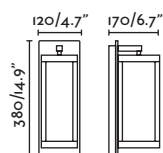

Ele

IP54 incl.

74419 ● Structure Dark Grey
● Diffuser Opal 143,70€

Kerala

IP54 incl.

74453 ● Structure Dark Grey
● Diffuser Transparent 206,00€

Kela

IP54 IK05 incl.

70850 ● Structure Black 167,20€

Material	Structure Aluminium
	Diffuser PC
Power	6W
Lumen Output	450lm
Light Source	SMD LED 3000K
Class	I
CRI	>80
Voltage	100V-240V/50/60Hz
Beam angle	95°

Material	Structure Aluminium
	Diffuser Glass
Power	13W
Lumen Output	824lm
Light Source	SMD LED 3000K
Class	I
CRI	>80
Voltage	100V-240V/50/60Hz

Material	Structure Aluminium
Power	7W
Lumen Output	265lm
Light Source	SMD LED 2700K
Class	I
CRI	>80
Voltage	220V-240V/50/60Hz