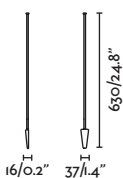

75708-2 ● Black 32,10€
75708-4 ● Rust Brown 32,10€

Spike 630

75707-2 ● Black 88,70€
75707-4 ● Rust Brown 88,70€

Shade 310