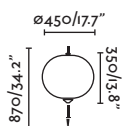

Saigon 870 R45
Nahtrang

IP65

71576P-04 ● Structure Dark Grey
● Shade White 241,70€

Saigon 1500 R45
Nahtrang

IP65

71575P-04 ● Structure Dark Grey
● Shade White 273,90€

Material	Structure Aluminium
	Shade PEMD
Light Source	1 E27 LED A60 max. 15W
Bulb incl.	No
Recom. Bulb	17463
Class	II
Cable	2m

Material	Structure Aluminium
	Shade PEMD
Light Source	1 E27 LED A60 max. 15W
Bulb incl.	No
Recom. Bulb	17463
Class	II
Cable	2m