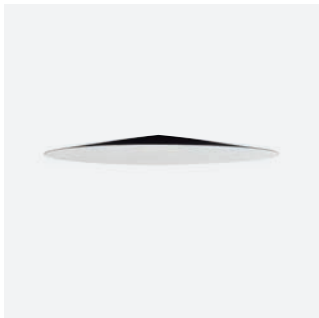

75707-2 ● Black
Shade 310

88,70€