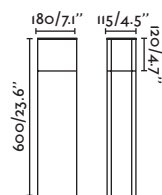

Datna 300
Àlex & Manel Llusçà

IP44 IK08

74441 ● **Structure** Dark Grey
● **Diffuser** Opal 131,80€

Datna 600
Àlex & Manel Llusçà

IP44 IK08

74442 ● **Structure** Dark Grey
● **Diffuser** Opal 179,80€

Material	Structure Aluminium Diffuser PC
Light Source	1 E27 LED A60 max. 15W
Bulb incl.	No
Recom. Bulb	17463
Class	I

Material	Structure Aluminium Diffuser PC
Light Source	1 E27 LED A60 max. 15W
Bulb incl.	No
Recom. Bulb	17463
Class	I