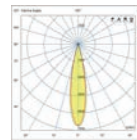

COB LED 13W
CRI>90 1313lm
3000K
30°