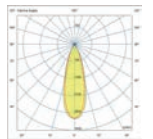

30° COB LED 6W CRI>80
835lm 2700K
COB LED 6W CRI>80
884lm 3000K