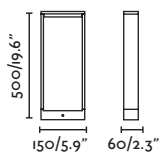

Alp 500

IP54 incl.

74451 **Structure** Dark Grey
 Diffuser Opal 184,00€

Alp 800

IP54 incl.

74452 **Structure** Dark Grey
 Diffuser Opal 218,40€

Material	Structure Aluminium
	Diffuser PC
Power	7W
Lumen Output	502lm
Light Source	SMD LED 3000K
Class	I
CRI	>80
Voltage	100V-240V/50/60Hz
Beam angle	180°

Material	Structure Aluminium
	Diffuser PC
Power	8W
Lumen Output	520lm
Light Source	SMD LED 3000K
Class	I
CRI	>80
Voltage	100V-240V/50/60Hz
Beam angle	180°

Wall
364