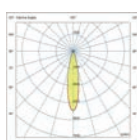

22° COB LED 6W CRI>80 785lm 2700K
COB LED 6W CRI>80 831lm 3000K