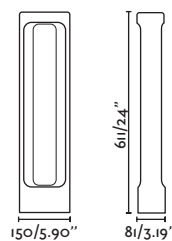

Totem 285
Roger Vancells

IP55 IK06 incl. SEA SIDE SUITABLE IP68 CONNECTOR

75550 2700K 254lm	● Structure Grey	297,50€
75551 3000K 370lm	● Structure Grey	297,50€

Material	Structure Concrete
Power	6,5W
Light Source	SMD LED
Class	II
CRI	≥80
Voltage	220V-240V/50/60Hz

reddot winner 2023

Totem 611
Roger Vancells

IP55 IK06 incl. SEA SIDE SUITABLE IP68 CONNECTOR

75552 2700K 307lm	● Structure Grey	385,80€
75553 3000K 370lm	● Structure Grey	385,80€

Material	Structure Concrete
Power	6,5W
Light Source	SMD LED
Class	II
CRI	≥80
Voltage	220V-240V/50/60Hz

reddot winner 2023