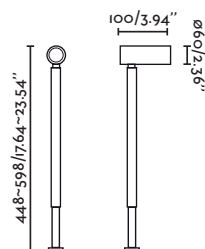

## Seth 280

IP44 IK06 incl. 180° 355°

70227 ● Structure Matt Black  
● Diffuser Transparent 89,60€