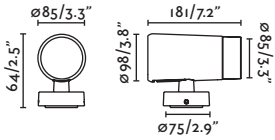

Puk 85

IP65 IK08 incl. SEA SIDE SUITABLE 90°

Material	Structure Aluminium
	Diffuser Glass
Power	25W
Lumen Output	1827lm
Light Source	COB LED
Class	I
CRI	>80

Family	Finish	Color T	Beam Angle
75303- Puk Projector ø85	2 Black	2 2700K 3 3000K	1 15° 2 30° 3 50°

Beam Angle	Light Source	Beam Diagram
15°	COB LED 25W CRI>80 1827lm 2700K COB LED 25W CRI>80 1884lm 3000K	
30°	COB LED 25W CRI>80 1888lm 2700K COB LED 25W CRI>80 1947lm 3000K	
50°	COB LED 25W CRI>80 1690lm 2700K COB LED 25W CRI>80 1743lm 3000K	

Optional accessories

	Puk 85 Honeycomb Accessory
75303H	● Black 5,30€
Material	Structure Aluminium

	Puk 85 Visor Accessory
75303V	● Black 42,00€
Material	Structure Aluminium

	Puk 85 Tree Accessory
75303F	● Black 67,10€
Material	Structure Aluminium

	Puk 59/85 Spike Accessory
75302S	● Black 10,40€
Material	Structure Polyamide

	Puk 59/85 Ground Fixing Accessory
75302F	● Satin Stainless 25,80€
Material	Structure Stainless Steel