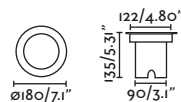

Geiser 130

70302 10° 370lm	● Structure Satin Stainless + Matt Black ● Diffuser Transparent	185,30€
70303 38° 393lm	● Structure Satin Stainless + Matt Black ● Diffuser Transparent	185,30€

Material	Structure Stainless Steel 316L + Aluminium
	Diffuser Glass
Power	6,5W
Light Source	COB LED 3000K
Class	I
CRI	>80
Voltage	220V-240V/50/60Hz
Cut out (mm)	ø90x135mm
Resistance	2000Kg

Geiser 180

70308 10° 1066lm	● Structure Satin Stainless ● Diffuser Transparent	270,80€
70309 38° 968lm	● Structure Satin Stainless ● Diffuser Transparent	270,80€

Material	Structure Stainless Steel 316L + Aluminium
	Diffuser Glass
Power	12,5W
Light Source	COB LED 3000K
Class	I
CRI	>80
Voltage	100V-240V/50/60Hz
Cut out (mm)	ø165x190mm
Resistance	2000Kg