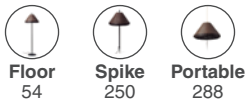

Saigon Fixed S W70
Nahtrang

IP54

71621-07
● Structure Dark Grey
● Shade Wood
● Diffuser Opal
670,40€

Saigon Fixed M W70
Nahtrang

IP54

71622-07
● Structure Dark Grey
● Shade Wood
● Diffuser Opal
696,60€

Saigon W70
Nahtrang

IP65

71579C-07
● Structure Dark Grey
● Shade Brown
● Diffuser Opal
681,30€

Material	Structure Aluminium
	Shade Synthetic Wicker
	Diffuser PEMD
Light Source	1 E27 LED A60 max. 15W
Bulb incl.	No
Recom. Bulb	17463
Class	II

Material	Structure Aluminium
	Shade Synthetic Wicker
	Diffuser PEMD
Light Source	1 E27 LED A60 max. 15W
Bulb incl.	No
Recom. Bulb	17463
Class	II

Material	Structure Aluminium
	Shade Synthetic Wicker
	Diffuser PEMD
Light Source	1 E27 LED A60 max. 15W
Bulb incl.	No
Recom. Bulb	17463
Class	II
Cable	1.2m