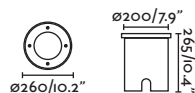

Geiser 130 GU10

IP67 IK08 SEA SIDE SUITABLE 25° 20° incl.

70310 ● Structure Satin Stainless 131,40€
● Diffuser Transparent

Material	Structure Stainless Steel 316L + Aluminium
	Diffuser Glass
Light Source	1 GU10 LED PAR16 max. 8W
Bulb incl.	No
Recom. Bulb	17334
Class	I
Cut out	ø125x135mm
Resistance	2000Kg

Geiser 260

IP67 IK08 incl. SEA SIDE SUITABLE 20° incl.

70306 ● Structure Satin Stainless + Matt Black 484,60€
● Diffuser Transparent 10° 1997lm

70307 ● Structure Satin Stainless + Matt Black 484,60€
● Diffuser Transparent 38° 1800lm

Material	Structure Stainless Steel 316L + Aluminium
	Diffuser Glass
Power	29W
Light Source	COB LED 3000K
Class	I
CRI	>80
Voltage	100V-240V/50/60Hz
Cut out (mm)	ø200x265mm
Resistance	2000Kg