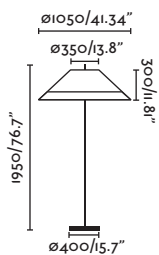

Saigon 1950 C100
Nahtrang

IP65

71569-10	● Structure Dark Grey ● Shade Beige ● Diffuser Opal	1.084,20€
71569-12	● Structure Dark Grey ● Shade Green ● Diffuser Opal	1.084,20€
71569-14	● Structure Dark Grey ● Shade Ochre ● Diffuser Opal	1.084,20€

Material	Structure Aluminium + Concrete Shade PP Diffuser PEMD
Light Source	1 E27 LED A60 max. 15W
Bulb incl.	No
Recom. Bulb	17463
Class	II
Cable	2m

Saigon 1950 C70
Nahtrang

IP65

71569-09	● Structure Dark Grey ● Shade Beige ● Diffuser Opal	821,30€
71569-11	● Structure Dark Grey ● Shade Green ● Diffuser Opal	821,30€
71569-13	● Structure Dark Grey ● Shade Ochre ● Diffuser Opal	821,30€

Material	Structure Aluminium Shade PP Diffuser PEMD
Light Source	1 E27 LED A60 max. 15W
Bulb incl.	No
Recom. Bulb	17463
Class	II
Cable	2m

Saigon 1200 C70
Nahtrang

IP65

71575-09	● Structure Dark Grey ● Shade Beige ● Diffuser Opal	803,90€
71575-11	● Structure Dark Grey ● Shade Green ● Diffuser Opal	803,90€
71575-13	● Structure Dark Grey ● Shade Ochre ● Diffuser Opal	803,90€

Material	Structure Aluminium Shade PP Diffuser PEMD
Light Source	1 E27 LED A60 max. 15W
Bulb incl.	No
Recom. Bulb	17463
Class	II
Cable	2m