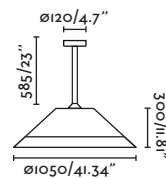

Saigon Fixed S C100
Nahtrang

IP54

71621-10	● Structure Dark Grey ● Shade Beige ● Diffuser Opal	771,70€
71621-12	● Structure Dark Grey ● Shade Green ● Diffuser Opal	771,70€
71621-14	● Structure Dark Grey ● Shade Ochre ● Diffuser Opal	771,70€

Material	Structure Aluminium
	Shade Textilene
	Diffuser PEMD
Light Source	1 E27 LED A60 max. 15W
Bulb incl.	No
Recom. Bulb	17463
Class	II

Saigon Fixed M C100
Nahtrang

IP54

71622-10	● Structure Dark Grey ● Shade Beige ● Diffuser Opal	797,90€
71622-12	● Structure Dark Grey ● Shade Green ● Diffuser Opal	797,90€
71622-14	● Structure Dark Grey ● Shade Ochre ● Diffuser Opal	797,90€

Material	Structure Aluminium
	Shade Textilene
	Diffuser PEMD
Light Source	1 E27 LED A60 max. 15W
Bulb incl.	No
Recom. Bulb	17463
Class	II

Floor
52

Portable
286