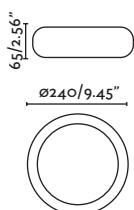

Anga 240

IP44 IK03 incl.

72353 ● Structure Dark Grey
● Diffuser Opal 139,40€

Material	Structure Concrete
	Diffuser PMMA
Power	18W
Lumen Output	1174lm
Light Source	SMD LED 2700K
Class	I
CRI	>80
Voltage	220V-240V/50/60Hz

Anga 295

IP44 IK03 incl.

72354 ● Structure White
● Diffuser Opal 166,70€

72355 ● Structure Dark Grey
● Diffuser Opal 166,70€

Material	Structure Concrete
	Diffuser PMMA
Power	24W
Lumen Output	1355lm
Light Source	SMD LED 2700K
Class	I
CRI	>80
Voltage	220V-240V/50/60Hz