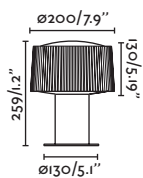

Muffin 259
Àlex & Manel Llusçà

IP44

74433S-04 ● Structure Dark Grey
● Diffuser Opal 106,90€

Mistu 310
Faro Lab

IP44

74433S-02 ● Structure Dark Grey
● Diffuser Opal 93,20€

Material	Structure Aluminium
	Diffuser PMMA
Light Source	1 E27 LED T45 max. 15W
Bulb incl.	No
Recom. Bulb	17437
Class	I

Material	Structure Aluminium
	Diffuser PMMA
Light Source	1 E27 LED T45 max. 15W
Bulb incl.	No
Recom. Bulb	17437
Class	I