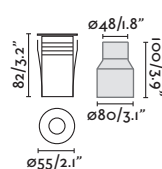

Crosby 24V

IP67 no incl. SEA SIDE SUITABLE incl.

70453 ● Structure Satin Stainless + Matt Black
● Diffuser Opal 121,50€

Crosby

IP67 incl. SEA SIDE SUITABLE incl.

70459N ● Structure Satin Stainless + Matt Black
● Diffuser Opal 119,90€

Material	Structure Stainless Steel 316L + Aluminium
	Diffuser Glass
Power	0,7W
Lumen Output	12lm
Light Source	SMD LED 3000K
Class	III
CRI	>80
Voltage	24VDC
Beam angle	120°
Cut out	ø90x156mm

Material	Structure Stainless Steel 316L + Aluminium
	Diffuser Glass
Power	1W
Lumen Output	12lm
Light Source	SMD LED 3000K
Class	I
CRI	>80
Voltage	100V-240V/50/60Hz
Beam angle	120°
Cut out	ø80x100mm

*Drivers info pag. 478