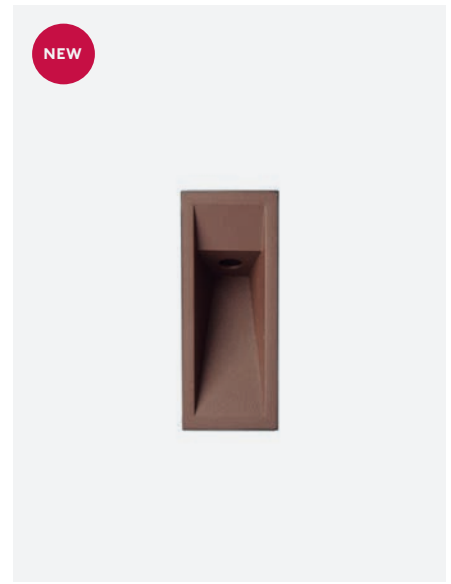

Til

IP65

IK01

no incl.

incl.

70928	● Structure Black ● Diffuser Transparent	69,50€
70929	● Structure Rust Brown ● Diffuser Transparent	69,50€
70927	● Structure White ● Diffuser Transparent	69,50€

Material	Structure Aluminium Diffuser Glass
Power	3W
Lumen Output	77lm
Light Source	COB LED 2700K
Class	III
CRI	>90
Voltage	24VDC
Cut out	37x96mm