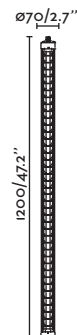

Scuba Louver 600

IP65 IK10 incl.

75756 ● Structure Black
● Diffuser Transparent 200,50€

Scuba Louver 1200

IP65 IK10 incl.

75757 ● Structure Black
● Diffuser Transparent 279,80€

Material	Structure Aluminium
	Diffuser PC
Power	12W
Lumen Output	772lm
Light Source	SMD LED 2700K
Class	I
CRI	>90
Voltage	220V-240V/50/60Hz
Beam angle	60°
Cable	1.5m

Material	Structure Aluminium
	Diffuser PC
Power	20W
Lumen Output	1353lm
Light Source	SMD LED 2700K
Class	I
CRI	>90
Voltage	220V-240V/50/60Hz
Beam angle	60°
Cable	1.5m

Suspended
298

Ceiling
312