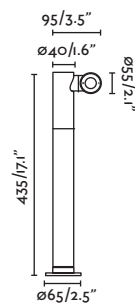

Spy 145

IP65 incl. 355°

70782 Structure Dark Grey
 Diffuser Opal 109,90€

Spy 435

IP65 incl. 355°

70783 Structure Dark Grey
 Diffuser Opal 142,80€

Material	Structure Aluminium
	Diffuser Glass
Power	6W
Lumen Output	470lm
Light Source	COB LED 3000K
Class	I
CRI	>80
Voltage	220V-240V/50/60Hz
Beam angle	30°

Material	Structure Aluminium
	Diffuser Glass
Power	6W
Lumen Output	470lm
Light Source	COB LED 3000K
Class	I
CRI	>80
Voltage	220V-240V/50/60Hz
Beam angle	30°