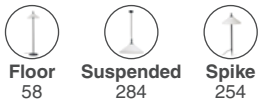

Saigon R55 Portable
Nahtrang

IP65

71584-01 ● Structure Dark Grey
● Shade White 308,90€

Saigon R45 Portable
Nahtrang

IP65

71584-04 ● Structure Dark Grey
● Shade White 248,20€

Saigon R17 Portable
Nahtrang

IP65

71584-03 ● Structure Dark Grey
● Shade White 234,40€

Material	Structure Aluminium
	Shade PEMD
Light Source	1 E27 LED A60 max. 15W
Bulb incl.	No
Recom. Bulb	17463
Class	II
Cable	3m

Material	Structure Aluminium
	Shade PEMD
Light Source	1 E27 LED A60 max. 15W
Bulb incl.	No
Recom. Bulb	17463
Class	II
Cable	3m

Material	Structure Aluminium
	Shade PEMD
Light Source	1 E27 LED A60 max. 15W
Bulb incl.	No
Recom. Bulb	17463
Class	II
Cable	3m