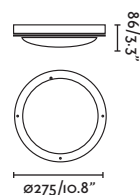

Dakron

IP65 IK10 SEA SIDE SUITABLE

70722 ● Structure Matt White
● Diffuser Opal 51,70€

Material	Structure ABS Diffuser PC
Light Source	1 E27 LED A60 max. 15W
Bulb incl.	No
Recom. Bulb	17463
Class	II

Yen

IP54 IK10

70690 ● Structure Grey
● Diffuser Opal 68,40€

Material	Structure Aluminium Diffuser PC
Light Source	1 E27 LED A60 max. 15W
Bulb incl.	No
Recom. Bulb	17463
Class	I