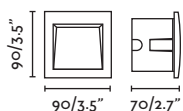

Sedna SQ 90

IP65 IK06 incl. incl.

70146 ● Structure Dark Grey
● Diffuser Opal 60,20€

Sedna RCT

IP65 IK06 incl. incl.

70147 ● Structure Dark Grey
● Diffuser Opal 74,90€

Sedna SQ 140

IP65 IK06 incl. incl.

70148 ● Structure Dark Grey
● Diffuser Opal 89,10€

Material	Structure Aluminium
	Diffuser PC
Power	1W
Lumen Output	38lm
Light Source	SMD LED 3000K
Class	I
CRI	>80
Voltage	100V-240V/50/60Hz
Beam angle	70°
Cut out	80x75mm

Material	Structure Aluminium
	Diffuser PC
Power	3W
Lumen Output	90lm
Light Source	SMD LED 3000K
Class	I
CRI	>80
Voltage	100V-240V/50/60Hz
Beam angle	70°
Cut out	125x58mm

Material	Structure Aluminium
	Diffuser PC
Power	3W
Lumen Output	90lm
Light Source	SMD LED 3000K
Class	I
CRI	>80
Voltage	100V-240V/50/60Hz
Beam angle	70°
Cut out	128x112mm