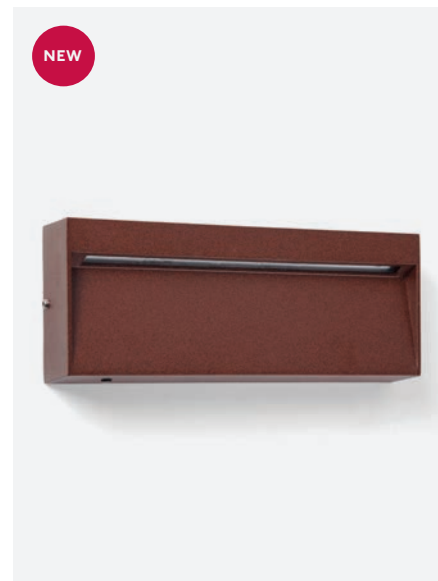

71963	● Structure Dark Grey ● Diffuser Transparent	84,00€
71964	● Structure Matt White ● Diffuser Transparent	84,00€
71965	● Structure Rust Brown ● Diffuser Transparent	84,00€

71966	● Structure Dark Grey ● Diffuser Transparent	104,00€
71967	● Structure Matt White ● Diffuser Transparent	104,00€
71968	● Structure Rust Brown ● Diffuser Transparent	104,00€