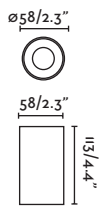

Puk 58

IP65 IK06 incl. SEA SIDE SUITABLE

Material	Structure Aluminium
	Diffuser Glass
Power	4,5W
Light Source	COB LED
Class	I
CRI	>80
Voltage	220V-240V/50/60Hz