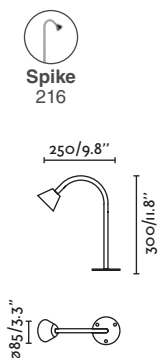

Lily 300 24V
Faro Lab

IP65 IK06 no incl.

75620 ● Structure Black
● Diffuser Transparent 128,80€

Lily 650 24V
Faro Lab

IP65 IK06 no incl.

75621 ● Structure Black
● Diffuser Transparent 173,00€

Lily 1190 24V
Faro Lab

IP65 IK06 no incl.

75622 ● Structure Black
● Diffuser Transparent 202,40€

Material	Structure Stainless Steel
	Diffuser Glass
Power	3W
Lumen Output	154lm
Light Source	COB LED 2700K
Class	III
CRI	>90
Voltage	24VDC
Cable	0.5m

Material	Structure Stainless Steel
	Diffuser Glass
Power	3W
Lumen Output	154lm
Light Source	COB LED 2700K
Class	III
CRI	>90
Voltage	24VDC
Cable	0.5m

Material	Structure Stainless Steel
	Diffuser Glass
Power	3W
Lumen Output	154lm
Light Source	COB LED 2700K
Class	III
CRI	>90
Voltage	24VDC
Cable	0.5m

*Drivers info pag. 478

*Drivers info pag. 478

*Drivers info pag. 478