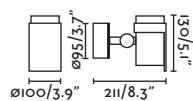

outdoor

Projectors & Spikes

**Flow**  
Alegre Design

IP65 IK07 360°  
360°

71546 ● Structure Matt Black  
● Diffuser Opal 81,80€

**Oko**

IP65 IK08 incl. 90°

70161 ● Structure Dark Grey  
● Diffuser Transparent 195,90€