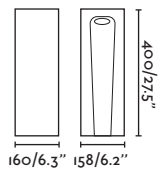

Grot 400
Faro Lab

IP55 IK06 incl. SEA SIDE SUITABLE IP68 CONNECTOR

75631 2700K 77lm	● Structure Grey	300,20€
75634 3000K 110lm	● Structure Grey	300,20€

Grot 700
Faro Lab

IP55 IK06 incl. SEA SIDE SUITABLE IP68 CONNECTOR

75632 2700K 77lm	● Structure Grey	376,20€
75635 3000K 110lm	● Structure Grey	376,20€

Material	Structure Concrete
	Diffuser Glass
Power	6,5W
Light Source	SMD LED
Class	II
CRI	≥80
Voltage	100V-277V/50/60Hz

Material	Structure Concrete
	Diffuser Glass
Power	6,5W
Light Source	SMD LED
Class	II
CRI	≥80
Voltage	100V-277V/50/60Hz