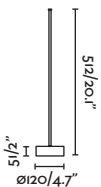

CLAP Beacon accessories 512 / 1266

Beacon 512 *use with x2 projectors max.

Beacon 1266 *use with x3 projectors max.

139,40€

88,70€

157,20€

91,10€