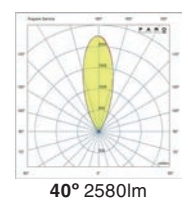

### Tras Housing

71703 ● Black 36,60€

Material Structure ABS

outdoor

Recessed