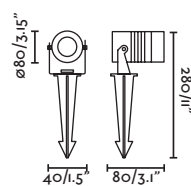

Sobek

IP65 IK06 incl. 90° 360°

70151 ● Structure Dark Grey
● Diffuser Transparent 141,70€

Balder

IP67 incl.

70469 ● Structure Matt Black
● Diffuser Transparent 120,80€

Material	Structure Aluminium
	Diffuser Glass
Power	7W
Lumen Output	550lm
Light Source	COB LED 3000K
Class	I
CRI	>80
Voltage	100V-240V/50/60Hz
Beam angle	50°
Cable	0.2m

Material	Structure Aluminium
	Diffuser Glass
Power	3W
Lumen Output	212lm
Light Source	SMD LED 3000K
Class	I
CRI	>80
Voltage	100V-240V/50/60Hz
Beam angle	36°
Cable	2m