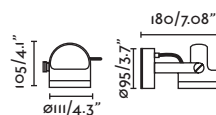

Muur 250

IP65 IK06 incl. SEA SIDE SUITABLE 45°

71771 ● Structure Dark Grey
● Diffuser Transparent 389,60€

Alfa Àlex & Manel Llusçà

IP65 incl. 135°

70025 ● Structure Dark Grey
● Diffuser Transparent 179,10€

Material	Structure Aluminium
	Diffuser Glass
Power	28,5W
Lumen Output	1877lm
Light Source	SMD LED 3000K
Class	I
CRI	>80
Voltage	220V-240V/50/60Hz
Beam angle	36°

Material	Structure Aluminium
	Diffuser Glass
Power	13W
Lumen Output	845lm
Light Source	COB LED 3000K
Class	I
CRI	>80
Voltage	220V-240V/50/60Hz
Beam angle	80°

Muur 250 Visor Accessory
71771V ● Dark Grey 37,00€
Material Structure Aluminium