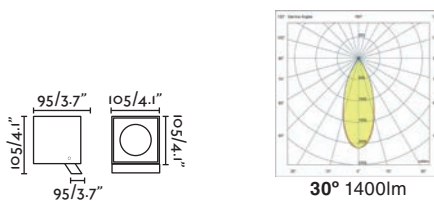

Material	Structure PC + Aluminium Diffuser PC
Light Source	1 GU10 LED PAR16 max. 5W
Bulb incl.	No
Recom. Bulb	17334
Class	II
Cable	2.5m

Material	Structure Aluminium Diffuser Glass
Power	20W
Lumen Output	1400lm
Light Source	COB LED 3000K
Class	I
CRI	>80
Voltage	220V-240V/50/60Hz
Beam angle	30°

Material	Structure Aluminium Diffuser PMMA
Power	8,5W
Lumen Output	635lm
Light Source	COB LED 3000K
Class	I
CRI	>80
Voltage	100V-240V/50/60Hz
Beam angle	18-45°

Flow Accessory
71548 ● Matt Black 13,60€
Material Structure Aluminium