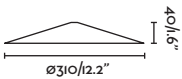

CLAP Beacon accessories 512 / 1266

Beacon 512 *use with x2 projectors max.

Beacon 1266 *use with x3 projectors max.

139,40€

88,70€

157,20€

91,10€