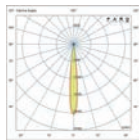

COB LED 13W
CRI>90 906,6lm
3000K
20°