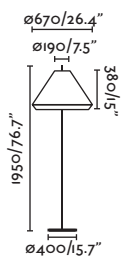

Saigon 1950 T70
Nahtrang

IP65

71569-05	● Structure Dark Grey ● Shade Cream ● Diffuser Opal	715,90€
71569-06	● Structure Dark Grey ● Shade Brown ● Diffuser Opal	715,90€

Saigon 1200 T70
Nahtrang

IP65

71575-05	● Structure Dark Grey ● Shade Cream ● Diffuser Opal	698,50€
71575-06	● Structure Dark Grey ● Shade Brown ● Diffuser Opal	698,50€

Material	Structure Aluminium
	Shade Textilene
	Diffuser PEMD
Light Source	1 E27 LED A60 max. 15W
Bulb incl.	No
Recom. Bulb	17463
Class	II
Cable	2m

Material	Structure Aluminium
	Shade Textilene
	Diffuser PEMD
Light Source	1 E27 LED A60 max. 15W
Bulb incl.	No
Recom. Bulb	17463
Class	II
Cable	2m