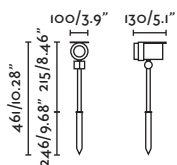

Foc 210 Spike

IP65 incl. 135°

70158 **Structure** Dark Grey
 Diffuser Transparent 169,90€

Foc 520 Spike

IP65 incl. 135°

70159 **Structure** Dark Grey
 Diffuser Transparent 181,41€

Material	Structure Aluminium
	Diffuser Glass
Power	16W
Lumen Output	800lm
Light Source	COB LED 3000K
Class	I
CRI	>80
Voltage	220V-240V/50Hz
Beam angle	36°
Cable	0.5m

Material	Structure Aluminium
	Diffuser Glass
Power	16W
Lumen Output	800lm
Light Source	COB LED 3000K
Class	I
CRI	>80
Voltage	220V-240V/50Hz
Beam angle	36°
Cable	0.5m