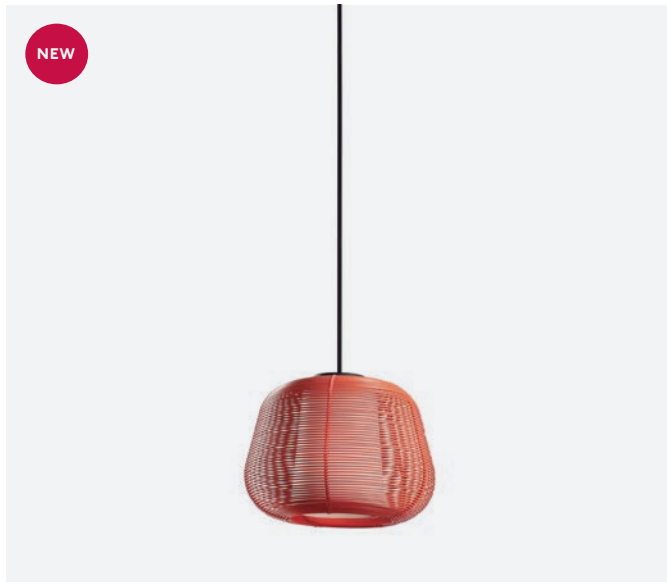

Narita
Carrasquet

IP65

72126-159	● Structure Beige ● Diffuser Opal	314,60€
72126-160	● Structure Black ● Diffuser Opal	314,60€
72126-162	● Structure Orange ● Diffuser Opal	314,60€
72126-161	● Structure Rust Brown ● Diffuser Opal	314,60€

Material	Structure Stainless Steel Diffuser PEMD
Light Source	1 E27 LED A60 max. 12W
Bulb incl.	No
Recom. Bulb	17070
Class	I
Cable	3m