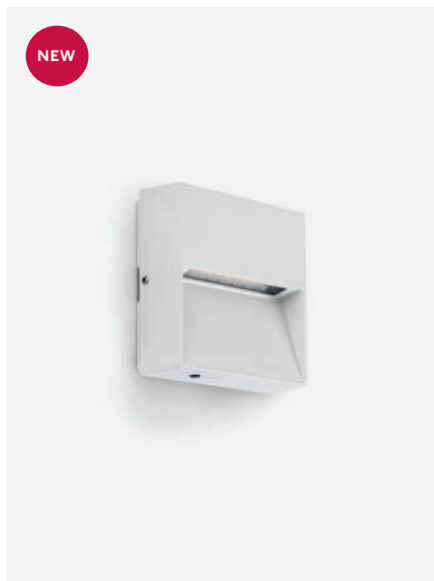

71963	● Structure Dark Grey ● Diffuser Transparent	84,00€
71964	● Structure Matt White ● Diffuser Transparent	84,00€
71965	● Structure Rust Brown ● Diffuser Transparent	84,00€

71966	● Structure Dark Grey ● Diffuser Transparent	104,00€
71967	● Structure Matt White ● Diffuser Transparent	104,00€
71968	● Structure Rust Brown ● Diffuser Transparent	104,00€