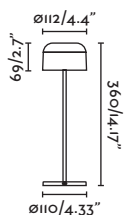

Mavis 200

71920	● Structure Matt Black ● Diffuser Transparent	72,40€
71921	● Structure Matt White ● Diffuser Transparent	72,40€
71923	● Structure Matt Yellow ● Diffuser Transparent	72,40€

Material	Structure Aluminium Diffuser PC
Power	2W
Lumen Output	150lm
Light Source	SMD LED 2700K
Class	III
CRI	≥80
Voltage	5VDC
Beam angle	180°
Battery	4 Charge Max. 10 Worktime

Mavis 360

71928	● Structure Matt Black ● Diffuser Transparent	94,50€
71929	● Structure Matt White ● Diffuser Transparent	94,50€
71931	● Structure Matt Yellow ● Diffuser Transparent	94,50€

Material	Structure Aluminium Diffuser PC
Power	3W
Lumen Output	225lm
Light Source	SMD LED 2700K
Class	III
CRI	≥80
Voltage	5VDC
Beam angle	180°
Battery	4 Charge Max. 10 Worktime

Touch lamp