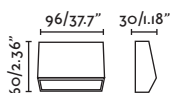

Must 96

IP65

IK10

SEA SIDE
SUITABLE

70657 ● Structure Dark Grey
● Diffuser Transparent 44,90€

Must 158

IP65

IK10

SEA SIDE
SUITABLE

70658 ● Structure Dark Grey
● Diffuser Transparent 51,10€

Must 217

IP65

IK10

SEA SIDE
SUITABLE

70659 ● Structure Dark Grey
● Diffuser Transparent 53,80€

Material	Structure ABS
	Diffuser PC
Power	2W
Lumen Output	101lm
Light Source	SMD LED 3000K
Class	II
CRI	>80
Voltage	220V-240V/50/60Hz

Material	Structure ABS
	Diffuser PC
Power	3W
Lumen Output	161lm
Light Source	SMD LED 3000K
Class	II
CRI	>80
Voltage	220V-240V/50/60Hz

Material	Structure ABS
	Diffuser PC
Power	4W
Lumen Output	276lm
Light Source	SMD LED 3000K
Class	II
CRI	>80
Voltage	220V-240V/50/60Hz