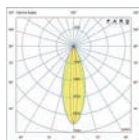

COB LED 13W
CRI>90 802,3lm
3000K
10x60°