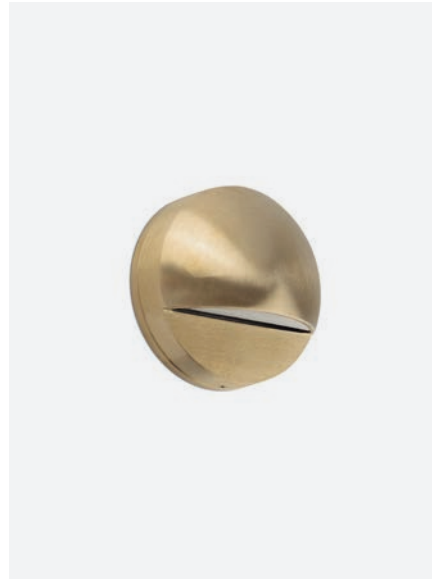

## Brow

IP44

70824	● Structure Matt White ● Diffuser Opal	82,80€
70825	● Structure Dark Grey ● Diffuser Opal	82,80€
70826	● Structure Rust Brown ● Diffuser Opal	82,80€

72330	● Structure Brass ● Diffuser Transparent	91,90€
-------	---	--------