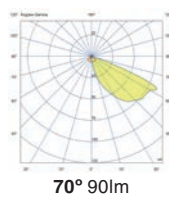

Sedna SQ 90

IP65 IK06 incl. incl.

70146 ● Structure Dark Grey
● Diffuser Opal 60,20€

Sedna RCT

IP65 IK06 incl. incl.

70147 ● Structure Dark Grey
● Diffuser Opal 74,90€

Sedna SQ 140

IP65 IK06 incl. incl.

70148 ● Structure Dark Grey
● Diffuser Opal 89,10€

Material	Structure Aluminium
	Diffuser PC
Power	1W
Lumen Output	38lm
Light Source	SMD LED 3000K
Class	I
CRI	>80
Voltage	100V-240V/50/60Hz
Beam angle	70°
Cut out	80x75mm

Material	Structure Aluminium
	Diffuser PC
Power	3W
Lumen Output	90lm
Light Source	SMD LED 3000K
Class	I
CRI	>80
Voltage	100V-240V/50/60Hz
Beam angle	70°
Cut out	125x58mm

Material	Structure Aluminium
	Diffuser PC
Power	3W
Lumen Output	90lm
Light Source	SMD LED 3000K
Class	I
CRI	>80
Voltage	100V-240V/50/60Hz
Beam angle	70°
Cut out	128x112mm