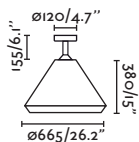

Saigon Fixed S T70
Nahtrang

IP54

71621-05	● Structure Dark Grey ● Shade Cream ● Diffuser Opal	547,40€
71621-06	● Structure Dark Grey ● Shade Brown ● Diffuser Opal	547,40€

Saigon Fixed M T70
Nahtrang

IP54

71622-05	● Structure Dark Grey ● Shade Cream ● Diffuser Opal	573,60€
71622-06	● Structure Dark Grey ● Shade Brown ● Diffuser Opal	573,60€

Saigon T70
Nahtrang

IP65

71579C-05	● Structure Dark Grey ● Shade Cream ● Diffuser Opal	558,30€
71579C-06	● Structure Dark Grey ● Shade Brown ● Diffuser Opal	558,30€

Material	Structure Aluminium
	Shade Textilene
	Diffuser PEMD
Light Source	1 E27 LED A60 max. 15W
Bulb incl.	No
Recom. Bulb	17463
Class	II

Material	Structure Aluminium
	Shade Textilene
	Diffuser PEMD
Light Source	1 E27 LED A60 max. 15W
Bulb incl.	No
Recom. Bulb	17463
Class	II

Material	Structure Aluminium
	Shade Textilene
	Diffuser PEMD
Light Source	1 E27 LED A60 max. 15W
Bulb incl.	No
Recom. Bulb	17463
Class	II
Cable	1.2m

Floor
56

Spike
250

Portable
288