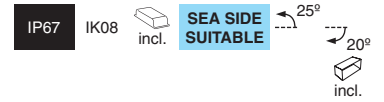

70308 10° 1066lm	● Structure Satin Stainless ● Diffuser Transparent	270,80€
70309 38° 968lm	● Structure Satin Stainless ● Diffuser Transparent	270,80€

Material	Structure Stainless Steel 316L + Aluminium
	Diffuser Glass
Power	12,5W
Light Source	COB LED 3000K
Class	I
CRI	>80
Voltage	100V-240V/50/60Hz
Cut out (mm)	ø165x190mm
Resistance	2000Kg