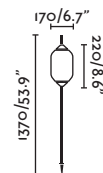

Saigon 1350 R55
Nahtrang

IP65

71575P-01 ● Structure Dark Grey
● Shade White 321,10€

Saigon 730 R17
Nahtrang

IP65

71576P-03 ● Structure Dark Grey
● Shade White 277,80€

Saigon 1370 R17
Nahtrang

IP65

71575P-03 ● Structure Dark Grey
● Shade White 260,00€

Material	Structure Aluminium
	Shade PEMD
Light Source	1 E27 LED A60 max. 15W
Bulb incl.	No
Recom. Bulb	17463
Class	II
Cable	2m

Material	Structure Aluminium
	Shade PEMD
Light Source	1 E27 LED A60 max. 15W
Bulb incl.	No
Recom. Bulb	17463
Class	II
Cable	2m

Material	Structure Aluminium
	Shade PEMD
Light Source	1 E27 LED A60 max. 15W
Bulb incl.	No
Recom. Bulb	17463
Class	II
Cable	2m