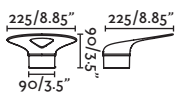

Lotus Wall
Estudi Ribaudí

IP65 IK08 incl.

71222	● Structure Matt White ● Diffuser Opal	172,00€
71223	● Structure Dark Grey ● Diffuser Opal	172,00€

Material	Structure Aluminium Diffuser PC
Power	18W
Lumen Output	1700lm
Light Source	SMD LED 3000K
Class	I
CRI	>80
Voltage	100V-240V/50/60Hz

View
Estudi Ribaudí

IP54 SEA SIDE SUITABLE

71519	● Structure Dark Grey ● Diffuser Opal	68,30€

Material	Structure ABS + PC Diffuser PP
Light Source	1 E27 LED A60 max. 15W
Bulb incl.	No
Recom. Bulb	17463
Class	II