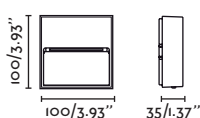

Dune R

IP65

IK07

SEA SIDE
SUITABLE

Dune SQ

IP65

IK07

SEA SIDE
SUITABLE

Dune RCT

IP65

IK07

SEA SIDE
SUITABLE

71960	● Structure Dark Grey ● Diffuser Transparent	84,00€
71961	● Structure Matt White ● Diffuser Transparent	84,00€
71962	● Structure Rust Brown ● Diffuser Transparent	84,00€

71963	● Structure Dark Grey ● Diffuser Transparent	84,00€
71964	● Structure Matt White ● Diffuser Transparent	84,00€
71965	● Structure Rust Brown ● Diffuser Transparent	84,00€

71966	● Structure Dark Grey ● Diffuser Transparent	104,00€
71967	● Structure Matt White ● Diffuser Transparent	104,00€
71968	● Structure Rust Brown ● Diffuser Transparent	104,00€

Material	Structure Aluminium Diffuser PC
Power	3W
Lumen Output	91/100/105/115lm
Light Source	SMD LED 2200/ 2700/ 3200/ 4000K
Class	I
CRI	>80
Voltage	220V-240V/50/60Hz
Beam angle	120°

Material	Structure Aluminium Diffuser PC
Power	3W
Lumen Output	91/98/103/112lm
Light Source	SMD LED 2200/ 2700/ 3200/ 4000K
Class	I
CRI	>80
Voltage	220V-240V/50/60Hz
Beam angle	120°

Material	Structure Aluminium Diffuser PC
Power	6W
Lumen Output	111/121/127/139lm
Light Source	SMD LED 2200/ 2700/ 3200/ 4000K
Class	I
CRI	>80
Voltage	220V-240V/50/60Hz
Beam angle	120°