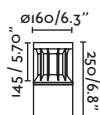

Power	Light Source	CCT	Lumen Output	Voltage (V/Hz)	Lens	
751000	14W	623lm	COB LED	2700K	100V-240V/50/60Hz	360°	432,00€
751000C	14W	623lm	COB LED	2700K	220V-240V/50/60Hz	360°	550,50€
751000D	14W	623lm	COB LED	2700K	220V-240V/50/60Hz	360°	480,70€
751001	14W	778lm	COB LED	2700K	100V-240V/50/60Hz	360 WIDE°	432,00€
751001C	14W	778lm	COB LED	2700K	220V-240V/50/60Hz	360 WIDE°	550,50€
751001D	14W	778lm	COB LED	2700K	220V-240V/50/60Hz	360 WIDE°	480,70€
751002	14W	601lm	COB LED	2700K	100V-240V/50/60Hz	180°	441,60€
751002C	14W	601lm	COB LED	2700K	220V-240V/50/60Hz	180°	560,20€
751002D	14W	601lm	COB LED	2700K	220V-240V/50/60Hz	180°	490,30€
751010	14W	533lm	COB LED	3000K	100V-240V/50/60Hz	360°	432,00€
751010C	14W	642lm	COB LED	3000K	220V-240V/50/60Hz	360°	550,50€
751010D	14W	642lm	COB LED	3000K	220V-240V/50/60Hz	360°	480,70€
751011	14W	1243lm	COB LED	3000K	100V-240V/50/60Hz	360 WIDE°	432,00€
751011C	14W	802lm	COB LED	3000K	220V-240V/50/60Hz	360 WIDE°	550,50€
751011D	14W	802lm	COB LED	3000K	220V-240V/50/60Hz	360 WIDE°	480,70€
751012	14W	696lm	COB LED	3000K	100V-240V/50/60Hz	180°	441,60€
751012C	14W	620lm	COB LED	3000K	220V-240V/50/60Hz	180°	560,20€
751012D	14W	620lm	COB LED	3000K	220V-240V/50/60Hz	180°	490,30€
751020	14W	661lm	COB LED	4000K	100V-240V/50/60Hz	360°	432,00€
751020C	14W	661lm	COB LED	4000K	220V-240V/50/60Hz	360°	550,50€
751020D	14W	661lm	COB LED	4000K	220V-240V/50/60Hz	360°	480,70€
751021	14W	826lm	COB LED	4000K	100V-240V/50/60Hz	360 WIDE°	432,00€
751021C	14W	826lm	COB LED	4000K	220V-240V/50/60Hz	360 WIDE°	550,50€
751021D	14W	826lm	COB LED	4000K	220V-240V/50/60Hz	360 WIDE°	480,70€
751022	14W	639lm	COB LED	4000K	100V-240V/50/60Hz	180°	441,70€
751022C	14W	639lm	COB LED	4000K	220V-240V/50/60Hz	180°	560,10€
751022D	14W	639lm	COB LED	4000K	220V-240V/50/60Hz	180°	490,30€