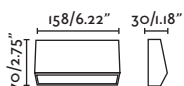

Must 96

IP65

IK10

SEA SIDE
SUITABLE

70657 ● Structure Dark Grey
● Diffuser Transparent 44,90€

Must 158

IP65

IK10

SEA SIDE
SUITABLE

70658 ● Structure Dark Grey
● Diffuser Transparent 51,10€

Must 217

IP65

IK10

SEA SIDE
SUITABLE

70659 ● Structure Dark Grey
● Diffuser Transparent 53,80€

Material	Structure ABS
	Diffuser PC
Power	2W
Lumen Output	101lm
Light Source	SMD LED 3000K
Class	II
CRI	>80
Voltage	220V-240V/50/60Hz

Material	Structure ABS
	Diffuser PC
Power	3W
Lumen Output	161lm
Light Source	SMD LED 3000K
Class	II
CRI	>80
Voltage	220V-240V/50/60Hz

Material	Structure ABS
	Diffuser PC
Power	4W
Lumen Output	276lm
Light Source	SMD LED 3000K
Class	II
CRI	>80
Voltage	220V-240V/50/60Hz