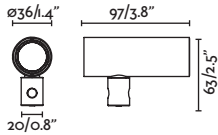

CLAP

Projector

IP65 no incl. DIM 360° 360°

Material	Structure Aluminium
Power	6W
Light Source	COB LED 2700K
Class	III
CRI	>80
Voltage	24VDC
Cable	2m