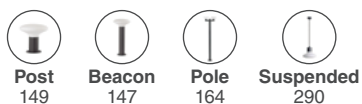

Blubs Wall
Estudi Ribaudí

IP44

74432A-03 ● Structure Dark Grey
● Diffuser Opal 114,40€

Muffin Wall
Àlex & Manel Lluscà

IP44

74432A-04 ● Structure Dark Grey
● Diffuser Opal 105,50€

Material	Structure Aluminium
	Diffuser PMMA
Light Source	1 E27 LED T45 max. 15W
Bulb incl.	No
Recom. Bulb	17437
Class	I

Material	Structure Aluminium
	Diffuser PMMA
Light Source	1 E27 LED T45 max. 15W
Bulb incl.	No
Recom. Bulb	17437
Class	I