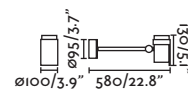

outdoor

Projectors & Spikes

**Flow**  
Alegre Design

IP65 IK07 360°  
360°

71546 ● Structure Matt Black  
● Diffuser Opal 81,80€

**Oko**

IP65 IK08 incl. 90°

70161 ● Structure Dark Grey  
● Diffuser Transparent 195,90€