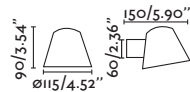

Tinia

IP44

71353 ● **Structure** Dark Grey
● **Diffuser** Opal 56,20€

Material	Structure Aluminium Diffuser PC
Light Source	1 E27 LED A60 max. 15W
Bulb incl.	No
Recom. Bulb	17463
Class	I

Gina

IP44

71363 ● **Structure** Dark Grey
● **Diffuser** Transparent 50,60€
71367 ● **Structure** Matt Black
● **Diffuser** Transparent 50,60€
71366 ● **Structure** Matt White
● **Diffuser** Transparent 50,60€

Material	Structure Aluminium Diffuser Glass
Light Source	1 GU10 LED PAR16 max. 8W
Bulb incl.	No
Recom. Bulb	17334
Class	I