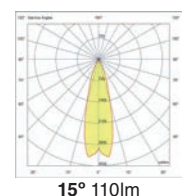

Grund 21

IP67

IK07

SEA SIDE
SUITABLE

70852 2700K 38,4lm	● Structure Black ● Diffuser Transparent	53,20€
70854 3000K 38,4lm	● Structure Black ● Diffuser Transparent	53,20€
70851 2700K 37lm	● Structure Brushed Stainless Steel ● Diffuser Transparent	53,20€
70853 3000K 37lm	● Structure Brushed Stainless Steel ● Diffuser Transparent	53,20€

Material	Structure Aluminium Diffuser Glass
Power	1W
Light Source	LED MODULE
Class	III
CRI	92
Voltage	24VDC
Beam angle	36°
Cut out	16mm
Resistance	1000Kg

*Drivers info pag. 478

Grund 37

IP67

SEA SIDE
SUITABLE

70730 3000K 110lm	● Structure Anodized Black + Matt Black ● Diffuser Transparent	84,40€
70735 2700K 77lm	● Structure Anodized Black ● Diffuser Transparent	84,40€
70726 3000K 110lm	● Structure Satin Stainless + Matt Black ● Diffuser Transparent	84,40€
70733 2700K 77lm	● Structure Satin Stainless ● Diffuser Transparent	84,40€

Material	Structure Stainless Steel 316L + Aluminium Diffuser Glass
Power	2W
Light Source	SMD LED
Class	III
CRI	>90
Beam angle	15°
Cut out	ø32mm
Resistance	1000Kg

*Drivers info pag. 478