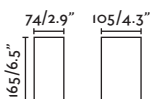

Log

IP54

IK05

Blind

IP65

IK06

Olan

IP65

IK06

70264 ● **Structure** Dark Grey
● **Diffuser** Opal 125,20€

70267 ● **Structure** Matt White
● **Diffuser** Transparent 133,20€

70268 ● **Structure** Rust Brown
● **Diffuser** Transparent 133,20€

70634 ● **Structure** Dark Grey
● **Diffuser** Transparent 133,20€

70269 ● **Structure** Matt White
● **Diffuser** Transparent 128,60€

70270 ● **Structure** Rust Brown
● **Diffuser** Transparent 128,60€

70637 ● **Structure** Dark Grey
● **Diffuser** Transparent 128,60€

Material	Structure Aluminium Diffuser PC
Power	9W
Lumen Output	467lm
Light Source	SMD LED 3000K
Class	I
CRI	>80
Voltage	220V-240V/50/60Hz

Material	Structure Aluminium Diffuser Glass
Power	2x3W
Lumen Output	2x161lm
Light Source	COB LED 3000K
Class	I
CRI	>80
Voltage	220V-240V/50/60Hz

Material	Structure Aluminium Diffuser Glass
Power	2x3W
Lumen Output	2x127lm
Light Source	COB LED 3000K
Class	I
CRI	>80
Voltage	220V-240V/50/60Hz