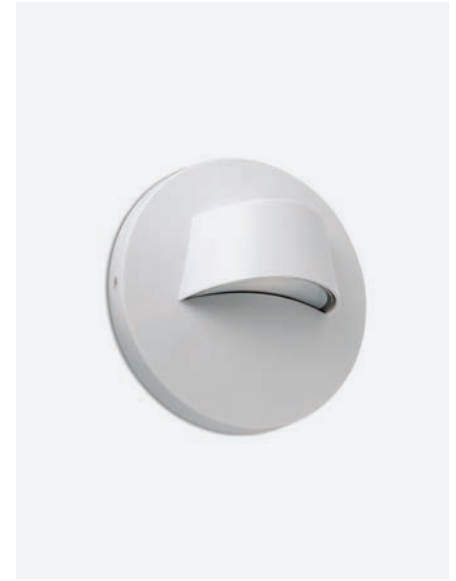

## Brow

IP44

70824	● Structure Matt White ● Diffuser Opal	82,80€
70825	● Structure Dark Grey ● Diffuser Opal	82,80€
70826	● Structure Rust Brown ● Diffuser Opal	82,80€

72330	● Structure Brass ● Diffuser Transparent	91,90€
-------	---	--------