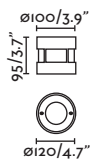

Suria 120

IP67 IK08 incl. SEA SIDE SUITABLE incl.

70588 24° 319lm	●● Structure Satin Stainless + Matt Black ● Diffuser Transparent	121,10€
70592N 60° 272lm	●● Structure Satin Stainless + Matt Black ● Diffuser Transparent	121,10€

Material	Structure Stainless Steel 316L + Aluminium
	Diffuser Glass
Power	3W
Light Source	COB LED 3000K
Class	I
CRI	>80
Voltage	100V-240V/50/60Hz
Cut out (mm)	ø100x95mm
Resistance	1000Kg

Suria 180

IP67 IK08 incl. SEA SIDE SUITABLE incl.

70589 24° 981lm	●● Structure Satin Stainless + Matt Black ● Diffuser Transparent	233,90€
70593N 60° 1144lm	●● Structure Satin Stainless + Matt Black ● Diffuser Transparent	233,90€

Material	Structure Stainless Steel 316L + Aluminium
	Diffuser Glass
Power	12W
Light Source	COB LED 3000K
Class	I
CRI	>80
Voltage	100V-240V/50/60Hz
Cut out (mm)	ø165x125mm
Resistance	1000Kg