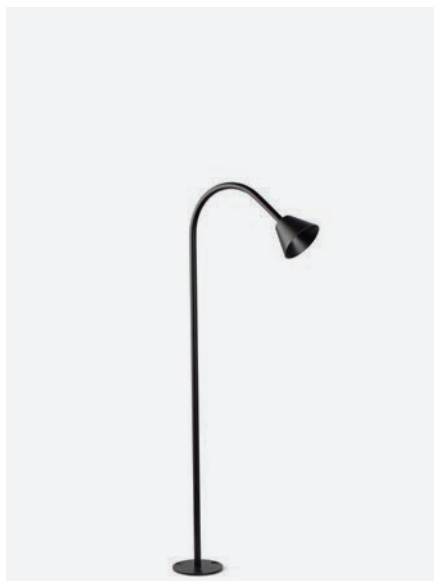

Lily 650 24V
Faro Lab

IP65 IK06 no incl.