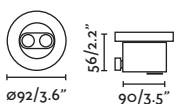

### Tras Housing

71703 ● Black 36,60€

Material Structure ABS

outdoor

Recessed