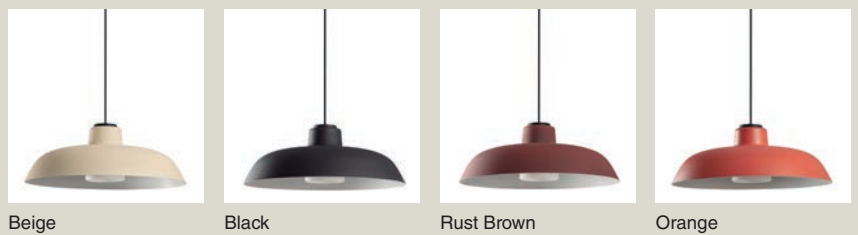

Saga System
Carrasquet

IP65

Operating on 220V, Saga can be connected in sequence to form hanging garlands at different heights. Whether installed with a hook or canopy, it adds a sense of movement and creative freedom to any outdoor environment.

72135	● Structure Beige ● Diffuser Opal	305,80€
72136	● Structure Black ● Diffuser Opal	305,80€
72138	● Structure Orange ● Diffuser Opal	305,80€
72137	● Structure Rust Brown ● Diffuser Opal	305,80€

Material	Structure Aluminium Diffuser PEMD
Light Source	1 E27 LED A60 max. 12W
Bulb incl.	No
Recom. Bulb	17070
Class	I
Cable	3m