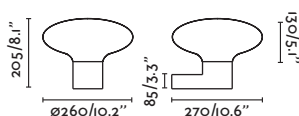

Blubs Wall
Estudi Ribaudí

IP44

74432A-03 ● Structure Dark Grey
● Diffuser Opal 114,40€

Muffin Wall
Àlex & Manel Lluscà

IP44

74432A-04 ● Structure Dark Grey
● Diffuser Opal 105,50€

Material	Structure Aluminium
	Diffuser PMMA
Light Source	1 E27 LED T45 max. 15W
Bulb incl.	No
Recom. Bulb	17437
Class	I

Material	Structure Aluminium
	Diffuser PMMA
Light Source	1 E27 LED T45 max. 15W
Bulb incl.	No
Recom. Bulb	17437
Class	I