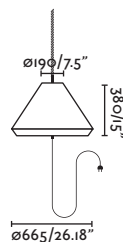

Saigon C100 Portable
Nahtrang

IP65

71584-10	● Structure Dark Grey ● Shade Beige ● Diffuser Opal	771,50€
71584-12	● Structure Dark Grey ● Shade Green ● Diffuser Opal	771,50€
71584-14	● Structure Dark Grey ● Shade Ochre ● Diffuser Opal	771,50€

Material	Structure Aluminium
	Shade PP
	Diffuser PEMD
Light Source	1 E27 LED A60 max. 15W
Bulb incl.	No
Recom. Bulb	17463
Class	II
Cable	3m

Saigon C70 Portable
Nahtrang

IP65

71584-09	● Structure Dark Grey ● Shade Beige ● Diffuser Opal	652,60€
71584-11	● Structure Dark Grey ● Shade Green ● Diffuser Opal	652,60€
71584-13	● Structure Dark Grey ● Shade Ochre ● Diffuser Opal	652,60€

Material	Structure Aluminium
	Shade PP
	Diffuser PEMD
Light Source	1 E27 LED A60 max. 15W
Bulb incl.	No
Recom. Bulb	17463
Class	II
Cable	3m