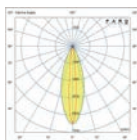

COB LED 13W
CRI>90 1313lm
3000K
10x60°