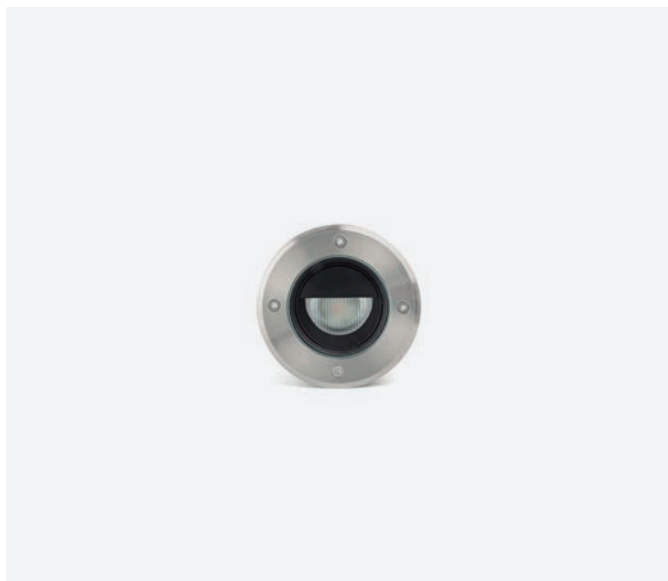

Geiser 130 Wallwasher

IP67 IK08 incl. SEA SIDE SUITABLE incl.

70311 ● Structure Satin Stainless 168,00€