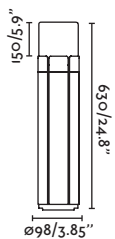

Tram 630
Estudi Ribaudí

IP65

75531 ● Structure Dark Grey
● Diffuser Opal 153,60€

Material	Structure Aluminium
	Diffuser PMMA
Light Source	1 E27 LED A60 max. 15W
Bulb incl.	No
Recom. Bulb	17463
Class	I

Onze

IP54 IK05

70761 ● Structure Dark Grey
● Diffuser Opal 159,50€

Material	Structure Aluminium
	Diffuser PC
Light Source	1 E27 LED T45 max. 15W
Bulb incl.	No
Recom. Bulb	17437
Class	I