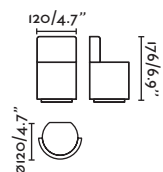

Noboru

IP65 IK08 incl.

70576 **Structure** Dark Grey
 Diffuser Transparent 204,80€

Noboru Slim

IP67 IK08 45°

70837 **Structure** Dark Grey
 Diffuser Transparent 99,50€

Material	Structure Aluminium
	Diffuser Glass
Power	16W
Lumen Output	690lm
Light Source	COB LED 3000K
Class	I
CRI	>80
Voltage	100V-240V/50Hz
Beam angle	36°

Material	Structure Aluminium
	Diffuser Glass
Light Source	1 GU10 LED max. 8W
Bulb incl.	No
Recom. Bulb	17334
Class	I