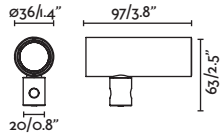

CLAP Projector

IP65 no incl. DIM 360° 360°

Material	Structure Aluminium
Power	6W
Light Source	COB LED 2700K
Class	III
CRI	>80
Voltage	24VDC
Cable	2m