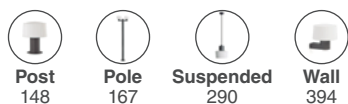

Muffin 559
Àlex & Manel Lluscà

IP44

74434B-04 ● **Structure** Dark Grey
● **Diffuser** Opal 133,10€

Material	Structure Aluminium Diffuser PMMA
Light Source	1 E27 LED T45 max. 15W
Bulb incl.	No
Recom. Bulb	17437
Class	I

Mistu 600
Faro Lab

IP44

74434B-02 ● **Structure** Dark Grey
● **Diffuser** Opal 119,40€

Material	Structure Aluminium Diffuser PMMA
Light Source	1 E27 LED T45 max. 15W
Bulb incl.	No
Recom. Bulb	17437
Class	I