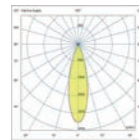

24° COB LED 6W CRI>80 553lm 2700K
COB LED 6W CRI>80 570lm 3000K