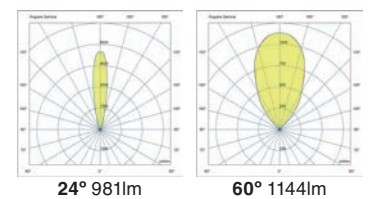

Suria 120

IP67 IK08 incl. SEA SIDE SUITABLE incl.

70588 24° 319lm	●● Structure Satin Stainless + Matt Black ● Diffuser Transparent	121,10€
70592N 60° 272lm	●● Structure Satin Stainless + Matt Black ● Diffuser Transparent	121,10€

Material	Structure Stainless Steel 316L + Aluminium
	Diffuser Glass
Power	3W
Light Source	COB LED 3000K
Class	I
CRI	>80
Voltage	100V-240V/50/60Hz
Cut out (mm)	ø100x95mm
Resistance	1000Kg

Suria 180

IP67 IK08 incl. SEA SIDE SUITABLE incl.

70589 24° 981lm	●● Structure Satin Stainless + Matt Black ● Diffuser Transparent	233,90€
70593N 60° 1144lm	●● Structure Satin Stainless + Matt Black ● Diffuser Transparent	233,90€

Material	Structure Stainless Steel 316L + Aluminium
	Diffuser Glass
Power	12W
Light Source	COB LED 3000K
Class	I
CRI	>80
Voltage	100V-240V/50/60Hz
Cut out (mm)	ø165x125mm
Resistance	1000Kg