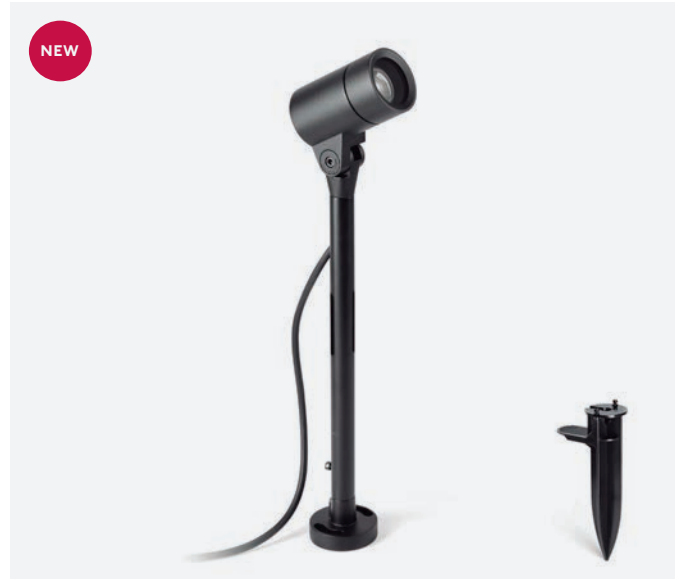

Sau 620 GU10

IP65 IK06 $\uparrow$ 135° $\downarrow$ 20°

71775 ● Structure Black
● Diffuser Transparent 91,80€

Material	Structure Aluminium
	Diffuser Glass
Light Source	1 GU10 LED max. 5W
Bulb incl.	Yes
Recom. Bulb	17334
Class	I