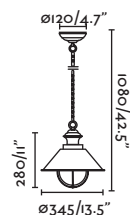

Nautica 260

IP33

71106	● Structure Matt White + Matt Copper ● Diffuser Transparent	98,40€
71138	● Structure Rust Brown ● Diffuser Transparent	98,70€

Material	Structure Steel Diffuser Glass
Light Source	1 E27 LED A60 max. 15W
Bulb incl.	No
Recom. Bulb	17463
Class	I
Cable	1m

Nautica 340

IP33

71139	● Structure Rust Brown ● Diffuser Transparent	138,30€

Material	Structure Steel Diffuser Glass
Light Source	1 E27 LED A60 max. 15W
Bulb incl.	No
Recom. Bulb	17463
Class	I
Cable	1m

Wall
398

Pole
168