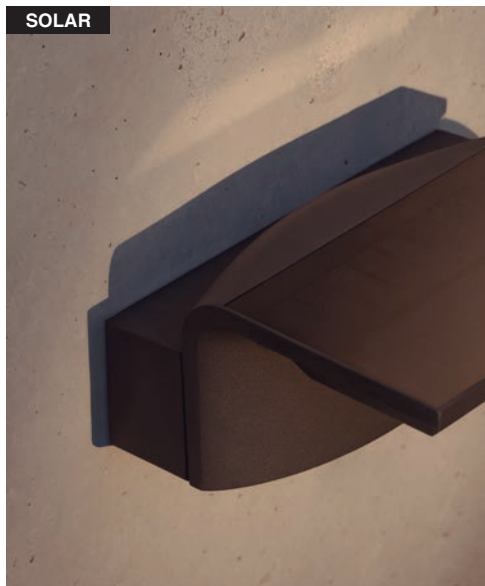

A sustainable savings option

Luma optimizes every resource: solar energy to reduce consumption, advanced optics to maximize performance, and a wireless operation that simplifies installation. Technology, design, and sustainability—all in service of efficiency.