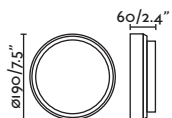

Tom 190

IP65 IK10 incl. SEA SIDE SUITABLE

70665 ● Structure Matt White
● Diffuser Opal 47,50€

Material	Structure ABS Diffuser PC
Power	7W
Lumen Output	400lm
Light Source	SMD LED 3000K
Class	II
CRI	>80
Voltage	220V-240V/50/60Hz

Tom 220

IP65 IK10 incl. SEA SIDE SUITABLE

70682 ● Structure Dark Grey
● Diffuser Opal 64,80€
70683 ● Structure Matt White
● Diffuser Opal 64,80€

Material	Structure ABS Diffuser PC
Power	11W
Lumen Output	600lm
Light Source	SMD LED 3000K
Class	II
CRI	>80
Voltage	220V-240V/50/60Hz