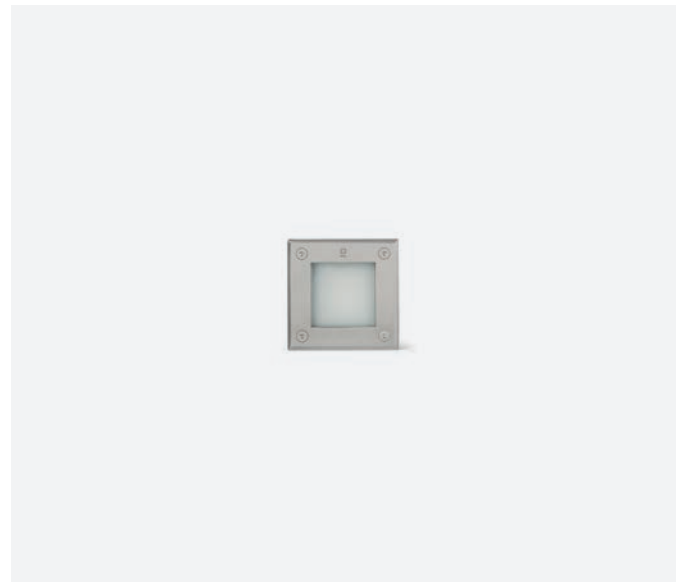

Led18 SQ

IP67 IK08 incl. SEA SIDE SUITABLE incl.

71499N ● Structure Satin Stainless
● Diffuser Opal 121,90€

Material	Structure Stainless Steel 316L + Aluminium
	Diffuser Glass
Power	3W
Lumen Output	51lm
Light Source	SMD LED 3000K
Class	I
CRI	>80
Voltage	220V-240V/50/60Hz
Cut out	ø90x65mm
Resistance	1000Kg

Material	Structure Stainless Steel 316L + Aluminium
	Diffuser Glass
Power	3W
Lumen Output	192lm
Light Source	SMD LED 3000K
Class	I
CRI	>80
Voltage	220V-240V/50/60Hz
Cut out	80x70x80mm
Resistance	1000Kg