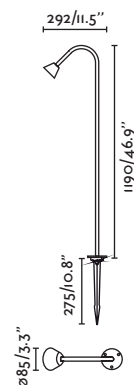

Lily 300
Faro Lab

IP65 IK06

75620-2 Driver incl.	● Structure Black ● Diffuser Transparent	205,40€
Class	II	
Voltage	24VDC/50/60Hz	

75620-1 Driver not incl.*	● Structure Black ● Diffuser Transparent	160,40€
Class	III	
Voltage	24VDC	

Material	Structure Stainless Steel Diffuser Glass
Power	3W
Lumen Output	154lm
Light Source	COB LED 2700K
CRI	>90
Cable	0.5m

*Drivers info pag. 478

Lily 650
Faro Lab

IP65 IK06

75621-2 Driver incl.	● Structure Black ● Diffuser Transparent	248,70€
Class	II	
Voltage	24VDC/50/60Hz	

75621-1 Driver not incl.*	● Structure Black ● Diffuser Transparent	204,60€
Class	III	
Voltage	24VDC	

Material	Structure Stainless Steel Diffuser Glass
Power	3W
Lumen Output	154lm
Light Source	COB LED 2700K
CRI	>90
Cable	0.5m

*Drivers info pag. 478

Lily 1190
Faro Lab

IP65 IK06

75622-2 Driver incl.	● Structure Black ● Diffuser Transparent	234,00€
Class	II	
Voltage	24VDC/50/60Hz	

75622-1 Driver not incl.*	● Structure Black ● Diffuser Transparent	278,10€
Class	III	
Voltage	24VDC	

Material	Structure Stainless Steel Diffuser Glass
Power	3W
Lumen Output	154lm
Light Source	COB LED 2700K
CRI	>90
Cable	0.5m

*Drivers info pag. 478