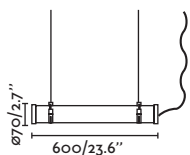

Scuba 600

IP66 IK10 incl.

75753 **Structure** Chrome
Diffuser Opal 211,10€

Scuba 1200

IP66 IK10 incl.

75754 **Structure** Chrome
Diffuser Opal 294,20€

Material	Structure Stainless Steel 316L
	Diffuser PC
Power	20W
Lumen Output	3200lm
Light Source	SMD LED 3000K
Class	I
CRI	>80
Voltage	100V-240V/50/60Hz
Beam angle	120°
Cable	3m

Material	Structure Stainless Steel 316L
	Diffuser PC
Power	36W
Lumen Output	5760lm
Light Source	SMD LED 3000K
Class	I
CRI	>80
Voltage	100V-240V/50/60Hz
Beam angle	120°
Cable	3m

Scuba Canopy Accessory
75755 **Matt Black** 26,90€
Material **Structure** Aluminium