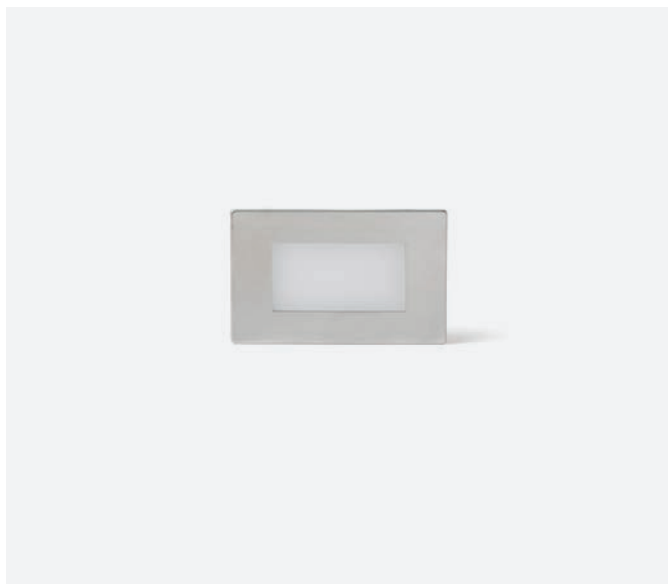

Gron

IP65

70134 **Structure** Satin Nickel 39,90€
 Diffuser Opal

Material	Structure Stainless Steel 304
	Diffuser PC
Power	1W
Lumen Output	113lm
Light Source	SMD LED 3000K
Class	II
CRI	>80
Voltage	220V-240V/50/60Hz
Cut out	92x92x50mm

Material	Structure Stainless Steel 304
	Diffuser PC
Power	1W
Lumen Output	114lm
Light Source	SMD LED 3000K
Class	II
CRI	>80
Voltage	220V-240V/50/60Hz
Cut out	105x66x50mm