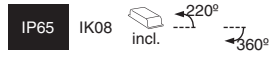

Slot 200
Lucid Product Design

70035 ● Structure Black
● Diffuser Transparent 169,20€

Slot 500
Lucid Product Design