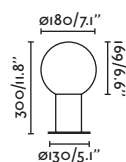

Blubs 240
Estudi Ribaudí

IP44

74433S-03 ● **Structure** Dark Grey
● **Diffuser** Opal 115,80€

Moon 300
Faro Lab

IP44

74433S-01 ● **Structure** Dark Grey
● **Diffuser** Opal 107,80€

Material	Structure Aluminium Diffuser PMMA
Light Source	1 E27 LED T45 max. 15W
Bulb incl.	No
Recom. Bulb	17437
Class	I

Material	Structure Aluminium Diffuser PMMA
Light Source	1 E27 LED T45 max. 15W
Bulb incl.	No
Recom. Bulb	17437
Class	I