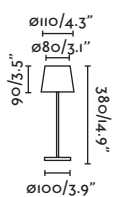

Toc 380

70775	● Structure Matt White ● Diffuser Opal	157,40€
70776	● Structure Matt Black ● Diffuser Opal	157,40€
70777	● Structure Matt Grey ● Diffuser Opal	157,40€

Material	Structure Aluminium Diffuser PC
Power	2W
Lumen Output	180lm
Light Source	SMD LED 3000K
Class	III
Voltage	5VDC
Battery	5 Charge Max. 9 Worktime

Touch lamp

Argus

70784	● Structure Dark Grey ● Diffuser Transparent	200,10€

Material	Structure Aluminium Diffuser PMMA
Power	2W
Lumen Output	220lm
Light Source	SMD LED 3000K
Class	III
CRI	>80
Voltage	5VDC
Battery	5 Charge Max. 9 Worktime

Voila

71565	● Structure Matt Black ● Diffuser Opal	64,70€

Material	Structure ABS Diffuser PEMD
Power	2W
Lumen Output	50lm
Light Source	RGB LED 3000K
Class	III
Voltage	5VDC
Battery	4 Charge Max. 7 Worktime