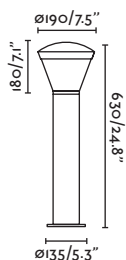

Shelby 330
Conillas

IP65 incl.

75537 **Structure** Dark Grey
 Diffuser Transparent 210,00€

Material	Structure Aluminium
	Diffuser PC
Power	10W
Lumen Output	758lm
Light Source	SMD LED 3000K
Class	I
CRI	>80
Voltage	100V-240V/50/60Hz

Shelby 630
Conillas

IP65 incl.

75538 **Structure** Dark Grey
 Diffuser Transparent 237,80€

Material	Structure Aluminium
	Diffuser PC
Power	10W
Lumen Output	758lm
Light Source	SMD LED 3000K
Class	I
CRI	>80
Voltage	100V-240V/50/60Hz