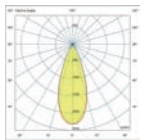

38° COB LED 6W CRI>80 508lm 2700K
COB LED 6W CRI>80 524lm 3000K