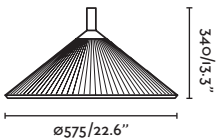

Saigon R55 Portable
Nahtrang

IP65

71584-02 ● **Structure** Dark Grey
● **Shade** White 246,30€

Material	Structure Aluminium
	Shade PEMD
Light Source	1 E27 LED A60 max. 15W
Bulb incl.	No
Recom. Bulb	17463
Class	II
Cable	3m

Floor
58

Spike
254

Suspended
284

Cage

IP65/44

75608 ● **Structure** Dark Grey
● **Diffuser** Opal 293,50€

Material	Structure Aluminium
	Diffuser PC
Power	12W
Lumen Output	990lm
Light Source	SMD LED 2700K
Class	I
CRI	≥80
Voltage	220V-240V/50/60Hz
Cable	2m