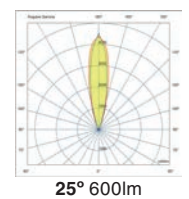

Nok 44

IP68 IK06 no incl. incl. sub

70443 ● Structure Satin Stainless 195,10€
● Diffuser Transparent

Material	Structure Stainless Steel 316L
	Diffuser Glass
Power	3W
Lumen Output	196lm
Light Source	SMD LED 4000K
Class	III
CRI	>80
Voltage	24VDC
Voltage	3V
Beam angle	30°
Cut out	ø234mm

*Drivers info pag. 478

Nok 68

IP68 IK08 no incl. incl. sub

70444 ● Structure Satin Stainless 280,40€
● Diffuser Transparent

Material	Structure Stainless Steel 316L
	Diffuser Glass
Power	5W
Lumen Output	348lm
Light Source	SMD LED 4000K
Class	III
CRI	>80
Voltage	24VDC
Voltage	3V
Beam angle	30°
Cut out	ø230mm

*Drivers info pag. 478

Edel

IP68 no incl. incl. sub

70455 ● Structure Satin Stainless 408,90€
● Diffuser Opal

Material	Structure Stainless Steel 316L + ABS
	Diffuser Glass
Power	18W
Lumen Output	600lm
Light Source	SMD LED 4000K
Class	III
CRI	85
Voltage	24VDC
Beam angle	25°
Cut out	ø156mm

*Drivers info pag. 478