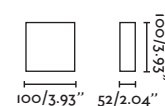

Aday 113

IP54

IK10

70644	● Structure Matt White ● Diffuser Opal	97,70€
70645	● Structure Dark Grey ● Diffuser Opal	97,70€

Aday 175

IP54

IK10

70646	● Structure Matt White ● Diffuser Opal	129,00€
70647	● Structure Dark Grey ● Diffuser Opal	129,00€

Kaula 100

IP44

70405	● Structure Satin Stainless ● Diffuser Opal	116,10€

Material	Structure Aluminium
	Diffuser Glass
Power	2x3W
Lumen Output	2x279lm
Light Source	SMD LED 3000K
Class	I
CRI	>80
Voltage	220V-240V/50/60Hz

Material	Structure Aluminium
	Diffuser Glass
Power	2x6,5W
Lumen Output	2x508lm
Light Source	SMD LED 3000K
Class	I
CRI	>80
Voltage	220V-240V/50/60Hz

Material	Structure Stainless Steel 316L
	Diffuser PMMA
Power	2x4,5W
Lumen Output	2x400lm
Light Source	SMD LED 3000K
Class	I
CRI	>80
Voltage	220V-240V/50/60Hz