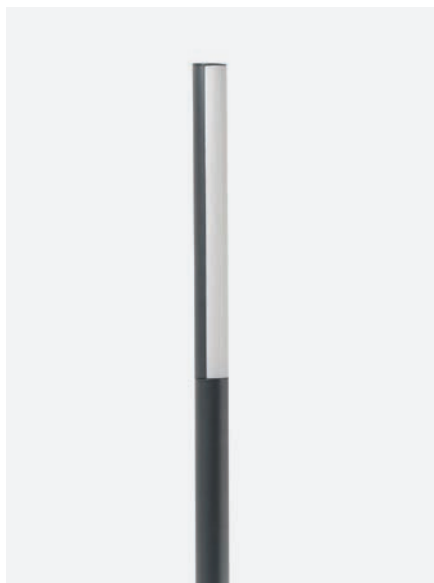

Beret 1800

IP54 IK04 incl.

75524 ● Structure Dark Grey
● Diffuser Opal 336,40€