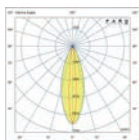

COB LED 13W
CRI>90 802,3lm
3000K
10x60°