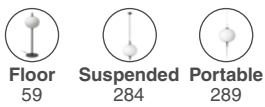

Saigon 870 R45
Nahtrang

IP65

71576P-04 ● Structure Dark Grey
● Shade White 241,70€

Saigon 1500 R45
Nahtrang

IP65

71575P-04 ● Structure Dark Grey
● Shade White 273,90€

Material	Structure Aluminium
	Shade PEMD
Light Source	1 E27 LED A60 max. 15W
Bulb incl.	No
Recom. Bulb	17463
Class	II
Cable	2m

Material	Structure Aluminium
	Shade PEMD
Light Source	1 E27 LED A60 max. 15W
Bulb incl.	No
Recom. Bulb	17463
Class	II
Cable	2m