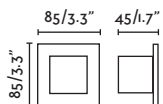

Frol

IP65

70135 **Structure** Satin Nickel 35,70€
 Diffuser Opal

Gron

IP65

70134 **Structure** Satin Nickel 39,90€
 Diffuser Opal

Material	Structure Stainless Steel 304
	Diffuser PC
Power	1W
Lumen Output	113lm
Light Source	SMD LED 3000K
Class	II
CRI	>80
Voltage	220V-240V/50/60Hz
Cut out	92x92x50mm

Material	Structure Stainless Steel 304
	Diffuser PC
Power	1W
Lumen Output	114lm
Light Source	SMD LED 3000K
Class	II
CRI	>80
Voltage	220V-240V/50/60Hz
Cut out	105x66x50mm