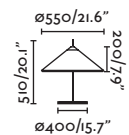

Saigon 2000 R55
Nahtrang

IP65

71569-01 ● Structure Dark Grey
● Shade White 464,20€

Saigon 1150 R55
Nahtrang

IP65

71575-01 ● Structure Dark Grey
● Shade White 446,80€

Saigon 500 R55
Nahtrang

IP65

71576-01 ● Structure Dark Grey
● Shade White 414,60€

Material	Structure Aluminium
	Shade PEMD
Light Source	1 E27 LED A60 max. 15W
Bulb incl.	No
Recom. Bulb	17463
Class	II
Cable	2m

Material	Structure Aluminium
	Shade PEMD
Light Source	1 E27 LED A60 max. 15W
Bulb incl.	No
Recom. Bulb	17463
Class	II
Cable	2m

Material	Structure Aluminium
	Shade PEMD
Light Source	1 E27 LED A60 max. 15W
Bulb incl.	No
Recom. Bulb	17463
Class	II
Cable	2m