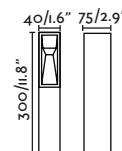

Cerler 350

IP65

IK07

incl.

DIM

71940	● Structure Dark Grey ● Diffuser Transparent	174,10€
71941	● Structure Rust Brown ● Diffuser Transparent	174,10€

Cerler 600

IP65

IK07

incl.

DIM

71942	● Structure Dark Grey ● Diffuser Transparent	221,40€
71943	● Structure Rust Brown ● Diffuser Transparent	221,40€

Til

IP65

IK08

no incl.

70938	● Structure Black ● Diffuser Transparent	154,40€
70939	● Structure Rust Brown ● Diffuser Transparent	154,40€

Material	Structure Aluminium
	Diffuser PC
Power	9W
Lumen Output	427lm
Light Source	SMD LED 2200/ 2700/ 3200/ 4000K
Class	I
CRI	≥80
Voltage	220V-240V

Material	Structure Aluminium
	Diffuser PC
Power	9W
Lumen Output	427lm
Light Source	SMD LED 2200/ 2700/ 3200/ 4000K
Class	I
CRI	≥80
Voltage	220V-240V

Material	Structure Aluminium
	Diffuser Glass
Power	3W
Lumen Output	77lm
Light Source	COB LED 2700K
Class	III
CRI	>90
Voltage	24VDC

Wall
458