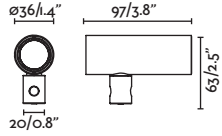

CLAP

Projector

IP65 no incl. DIM 360° 360°

Material	Structure Aluminium
Power	6W
Light Source	COB LED 2700K
Class	III
CRI	>80
Voltage	24VDC
Cable	2m