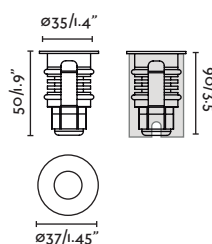

Grund 21

IP67

IK07

SEA SIDE
SUITABLE

70852 2700K 38,4lm	● Structure Black ● Diffuser Transparent	53,20€
70854 3000K 38,4lm	● Structure Black ● Diffuser Transparent	53,20€
70851 2700K 37lm	● Structure Brushed Stainless Steel ● Diffuser Transparent	53,20€
70853 3000K 37lm	● Structure Brushed Stainless Steel ● Diffuser Transparent	53,20€

Material	Structure Aluminium Diffuser Glass
Power	1W
Light Source	LED MODULE
Class	III
CRI	92
Voltage	24VDC
Beam angle	36°
Cut out	16mm
Resistance	1000Kg

*Drivers info pag. 478

Grund 37

IP67

SEA SIDE
SUITABLE

70730 3000K 110lm	● Structure Anodized Black + Matt Black ● Diffuser Transparent	84,40€
70735 2700K 77lm	● Structure Anodized Black ● Diffuser Transparent	84,40€
70726 3000K 110lm	● Structure Satin Stainless + Matt Black ● Diffuser Transparent	84,40€
70733 2700K 77lm	● Structure Satin Stainless ● Diffuser Transparent	84,40€

Material	Structure Stainless Steel 316L + Aluminium Diffuser Glass
Power	2W
Light Source	SMD LED
Class	III
CRI	>90
Beam angle	15°
Cut out	ø32mm
Resistance	1000Kg

*Drivers info pag. 478