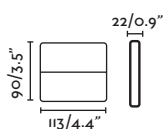

Aday 113

IP54

IK10

70644	● Structure Matt White ● Diffuser Opal	97,70€
70645	● Structure Dark Grey ● Diffuser Opal	97,70€

Aday 175

IP54

IK10

70646	● Structure Matt White ● Diffuser Opal	129,00€
70647	● Structure Dark Grey ● Diffuser Opal	129,00€

Kaula 100

IP44

70405	● Structure Satin Stainless ● Diffuser Opal	116,10€

Material	Structure Aluminium
	Diffuser Glass
Power	2x3W
Lumen Output	2x279lm
Light Source	SMD LED 3000K
Class	I
CRI	>80
Voltage	220V-240V/50/60Hz

Material	Structure Aluminium
	Diffuser Glass
Power	2x6,5W
Lumen Output	2x508lm
Light Source	SMD LED 3000K
Class	I
CRI	>80
Voltage	220V-240V/50/60Hz

Material	Structure Stainless Steel 316L
	Diffuser PMMA
Power	2x4,5W
Lumen Output	2x400lm
Light Source	SMD LED 3000K
Class	I
CRI	>80
Voltage	220V-240V/50/60Hz