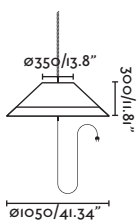

Saigon C100 Portable
Nahtrang

IP65

71584-10	● Structure Dark Grey ● Shade Beige ● Diffuser Opal	771,50€
71584-12	● Structure Dark Grey ● Shade Green ● Diffuser Opal	771,50€
71584-14	● Structure Dark Grey ● Shade Ochre ● Diffuser Opal	771,50€

Material	Structure Aluminium
	Shade PP
	Diffuser PEMD
Light Source	1 E27 LED A60 max. 15W
Bulb incl.	No
Recom. Bulb	17463
Class	II
Cable	3m

Saigon C70 Portable
Nahtrang

IP65

71584-09	● Structure Dark Grey ● Shade Beige ● Diffuser Opal	652,60€
71584-11	● Structure Dark Grey ● Shade Green ● Diffuser Opal	652,60€
71584-13	● Structure Dark Grey ● Shade Ochre ● Diffuser Opal	652,60€

Material	Structure Aluminium
	Shade PP
	Diffuser PEMD
Light Source	1 E27 LED A60 max. 15W
Bulb incl.	No
Recom. Bulb	17463
Class	II
Cable	3m