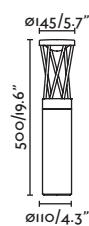

Twist 300
Estudi Ribaudí

IP65 incl.

71286 **Structure** Dark Grey
 Diffuser Opal 177,10€

Twist 500
Estudi Ribaudí

IP65 incl.

71287 **Structure** Dark Grey
 Diffuser Opal 214,30€

Material	Structure Aluminium
	Diffuser PC
Power	10W
Lumen Output	527lm
Light Source	SMD LED 3000K
Class	I
CRI	>80
Voltage	100V-240V/50/60Hz

Material	Structure Aluminium
	Diffuser PC
Power	10W
Lumen Output	527lm
Light Source	SMD LED 3000K
Class	I
CRI	>80
Voltage	100V-240V/50/60Hz