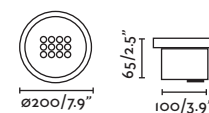

### Tras Housing

71703 ● Black 36,60€

Material Structure ABS

outdoor

Recessed