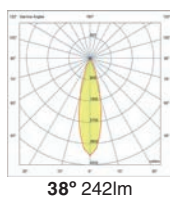

Geiser 130 Ceiling

IP67 IK08 incl. SEA SIDE SUITABLE no incl.

70305 ● Structure Satin Stainless + Matt Black
● Diffuser Transparent 183,20€

Geiser 130 GU10 Ceiling

IP67 IK08 SEA SIDE SUITABLE 40° no incl.

70304 ● Structure Satin Stainless + Matt Black
● Diffuser Transparent 131,40€

Material	Structure Stainless Steel 316L + Aluminium
	Diffuser Glass
Power	6,5W
Lumen Output	242lm
Light Source	COB LED 3000K
Class	I
CRI	>80
Voltage	220V-240V/50/60Hz
Beam angle	38°
Cut out	ø80x120mm

Material	Structure Stainless Steel 316L + Aluminium
	Diffuser Glass
Light Source	1 GU10 LED PAR16 max. 8W
Bulb incl.	No
Recom. Bulb	17324
Class	I
Cut out	ø80x120mm