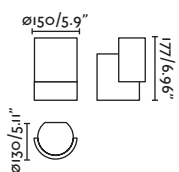

Noboru

IP65 IK08 incl.

70576 **Structure** Dark Grey
 Diffuser Transparent 204,80€

Noboru Slim

IP67 IK08 45°

70837 **Structure** Dark Grey
 Diffuser Transparent 99,50€

Material	Structure Aluminium
	Diffuser Glass
Power	16W
Lumen Output	690lm
Light Source	COB LED 3000K
Class	I
CRI	>80
Voltage	100V-240V/50Hz
Beam angle	36°

Material	Structure Aluminium
	Diffuser Glass
Light Source	1 GU10 LED max. 8W
Bulb incl.	No
Recom. Bulb	17334
Class	I