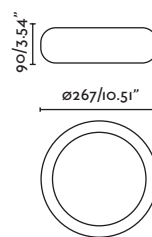

Anga 240

IP44 IK03 incl.

72353 ● Structure Dark Grey
● Diffuser Opal 139,40€

Material	Structure Concrete
	Diffuser PMMA
Power	18W
Lumen Output	1174lm
Light Source	SMD LED 2700K
Class	I
CRI	>80
Voltage	220V-240V/50/60Hz

Anga 295

IP44 IK03 incl.

72354 ● Structure White
● Diffuser Opal 166,70€

72355 ● Structure Dark Grey
● Diffuser Opal 166,70€

Material	Structure Concrete
	Diffuser PMMA
Power	24W
Lumen Output	1355lm
Light Source	SMD LED 2700K
Class	I
CRI	>80
Voltage	220V-240V/50/60Hz