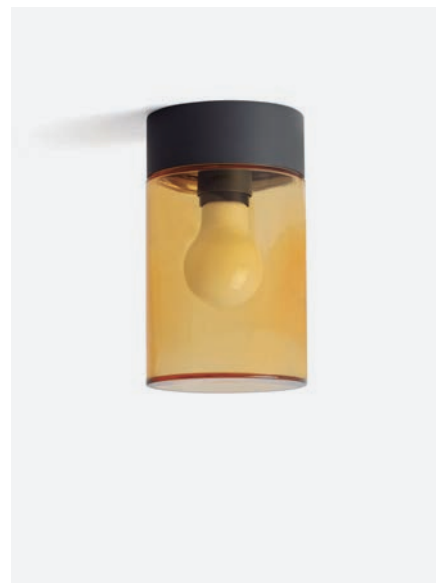

Kila 200

IP65

71740	● Structure Dark Grey ● Diffuser Transparent	115,00€
71741	● Structure Dark Grey ● Diffuser Smoked	133,40€
71742	● Structure Dark Grey ● Diffuser Amber	133,40€

Material	Structure Aluminium Diffuser Glass
Light Source	1 E27 LED A60 max. 15W
Bulb incl.	No
Recom. Bulb	17463
Class	I