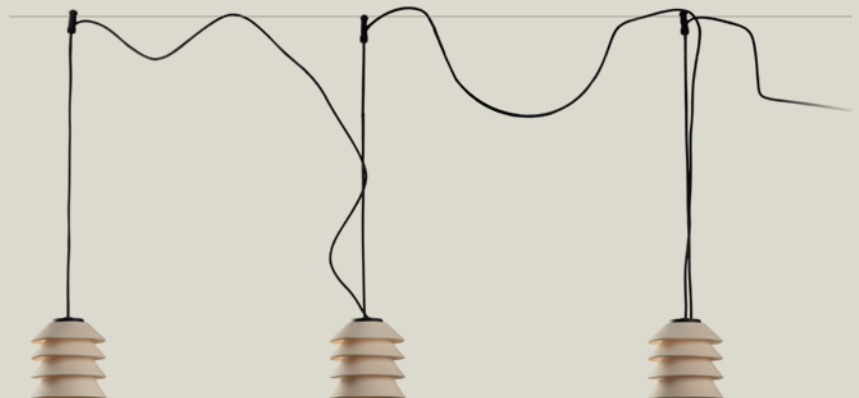

Toba System
Carrasquet

IP65

Flexible, warm and resilient, Toba blends naturally into its surroundings. Its gentle glow enhances outdoor living, bringing colour and character to the space.

72127-164	Structure Beige Diffuser Opal	167,10€
72127-165	Structure Brown Diffuser Opal	167,10€
72127-166	Structure Orange Diffuser Opal	167,10€
72127-167	Structure Brown + Orange Diffuser Opal	167,10€

Material	Structure Silicone Diffuser PEMD
Light Source	1 E27 LED A60 max. 12W
Bulb incl.	No
Recom. Bulb	17070
Class	I
Cable	3m