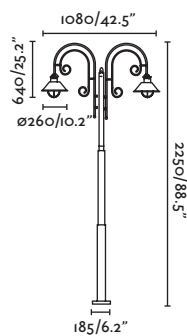

71118 ● Structure Rust Brown 869,90€
● Diffuser Transparent

Material	Structure Steel
	Diffuser Glass
Light Source	1 E27 LED A60 max. 15W
Bulb incl.	No
Recom. Bulb	17463
Class	I

Material	Structure Steel
	Diffuser Glass
Light Source	2 E27 LED A60 max. 15W
Bulb incl.	No
Recom. Bulb	17463
Class	I

Material	Structure Steel
	Diffuser Glass
Light Source	3 E27 LED A60 max. 15W
Bulb incl.	No
Recom. Bulb	17463
Class	I

Suspended
292

Wall
398