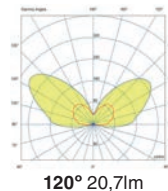

Kane 1

IP67 no incl. SEA SIDE SUITABLE
incl.

70660 3000K 18,7lm	● Structure Satin Stainless ● Diffuser Opal	39,60€
70660W 2700K 18,7lm	● Structure Satin Stainless ● Diffuser Transparent	39,60€

Material	Structure Stainless Steel 316L
	Diffuser Glass
Power	3W
Light Source	COB LED
Class	III
CRI	>80
Voltage	24VDC
Beam angle	120°
Cut out	ø40mm
Resistance	1000Kg

*Drivers info pag. 478

Kane 2

IP67 no incl. SEA SIDE SUITABLE
incl.

70661 3000K 20,7lm	● Structure Satin Stainless ● Diffuser Opal	40,90€
70661W 2700K 20,7lm	● Structure Satin Stainless ● Diffuser Transparent	40,90€

Material	Structure Stainless Steel 316L
	Diffuser Glass
Power	3W
Light Source	COB LED
Class	III
CRI	>80
Voltage	24VDC
Beam angle	120°
Cut out	ø40mm
Resistance	1000Kg

*Drivers info pag. 478

Kane 3

IP67 no incl. SEA SIDE SUITABLE
incl.

70662 3000K 17,6lm	● Structure Satin Stainless ● Diffuser Opal	42,90€
70662W 2700K 17,6lm	● Structure Satin Stainless ● Diffuser Transparent	42,90€

Material	Structure Stainless Steel 316L
	Diffuser Glass
Power	3W
Light Source	COB LED
Class	III
CRI	>80
Voltage	24VDC
Beam angle	120°
Cut out	ø40mm
Resistance	1000Kg

*Drivers info pag. 478