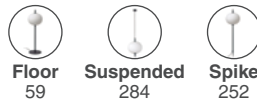

Saigon R55 Portable
Nahtrang

IP65

71584-01 ● Structure Dark Grey
● Shade White 308,90€

Saigon R45 Portable
Nahtrang

IP65

71584-04 ● Structure Dark Grey
● Shade White 248,20€

Saigon R17 Portable
Nahtrang

IP65

71584-03 ● Structure Dark Grey
● Shade White 234,40€

Material	Structure Aluminium
	Shade PEMD
Light Source	1 E27 LED A60 max. 15W
Bulb incl.	No
Recom. Bulb	17463
Class	II
Cable	3m

Material	Structure Aluminium
	Shade PEMD
Light Source	1 E27 LED A60 max. 15W
Bulb incl.	No
Recom. Bulb	17463
Class	II
Cable	3m

Material	Structure Aluminium
	Shade PEMD
Light Source	1 E27 LED A60 max. 15W
Bulb incl.	No
Recom. Bulb	17463
Class	II
Cable	3m