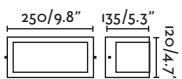

Negus

IP54 IK10

70696 ● **Structure** Grey
● **Diffuser** Opal 59,30€

Material	Structure Aluminium Diffuser PC
Light Source	1 E27 LED A60 max. 15W
Bulb incl.	No
Recom. Bulb	17463
Class	I

Bonn

IP44 IK06

70697 ● **Structure** Dark Grey
● **Diffuser** Opal 79,60€

Material	Structure Aluminium Diffuser PC
Light Source	1 E27 LED A60 max. 15W
Bulb incl.	No
Recom. Bulb	17463
Class	I