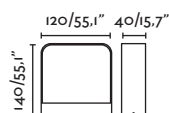

Alp 130

IP54 incl.

74450 ● Structure Dark Grey
● Diffuser Opal 141,90€

Axel

IP65 incl.

71273 ● Structure Dark Grey
● Diffuser Transparent 93,50€

Takua

IP65 incl.

71277 ● Structure Dark Grey
● Diffuser Opal 127,50€
71308 ● Structure Matt White
● Diffuser Opal 127,50€
71309 ● Structure Rust Brown
● Diffuser Opal 127,50€

Material	Structure Aluminium
	Diffuser PC
Power	8W
Lumen Output	389lm
Light Source	SMD LED 3000K
Class	I
CRI	>80
Voltage	100V-240V/50/60Hz

Material	Structure Aluminium
	Diffuser Glass
Power	6W
Lumen Output	428lm
Light Source	COB LED 3000K
Class	I
CRI	>80
Voltage	220V-240V/50/60Hz

Material	Structure Aluminium
	Diffuser Glass
Power	10W
Lumen Output	522lm
Light Source	SMD LED 3000K
Class	I
CRI	>80
Voltage	100V-240V/50/60Hz