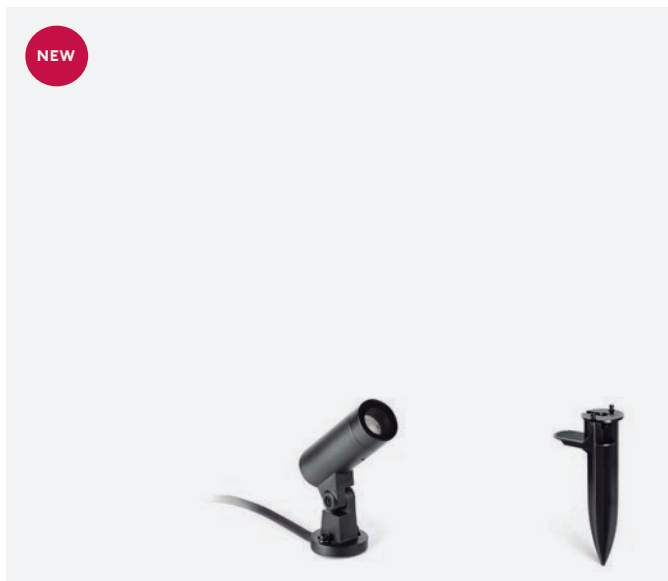

Sau XS 85

IP65 IK05 no incl. SEA SIDE SUITABLE 160° 60°

71780-2 ●● Structure Black + Black 76,50€
● Diffuser Transparent