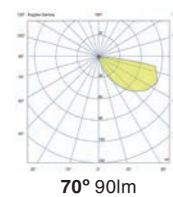

Sedna SQ 90

IP65 IK06 incl. incl.

70146 ● Structure Dark Grey
● Diffuser Opal 60,20€

Sedna RCT

IP65 IK06 incl. incl.

70147 ● Structure Dark Grey
● Diffuser Opal 74,90€

Sedna SQ 140

IP65 IK06 incl. incl.

70148 ● Structure Dark Grey
● Diffuser Opal 89,10€

Material	Structure Aluminium
	Diffuser PC
Power	1W
Lumen Output	38lm
Light Source	SMD LED 3000K
Class	I
CRI	>80
Voltage	100V-240V/50/60Hz
Beam angle	70°
Cut out	80x75mm

Material	Structure Aluminium
	Diffuser PC
Power	3W
Lumen Output	90lm
Light Source	SMD LED 3000K
Class	I
CRI	>80
Voltage	100V-240V/50/60Hz
Beam angle	70°
Cut out	125x58mm

Material	Structure Aluminium
	Diffuser PC
Power	3W
Lumen Output	90lm
Light Source	SMD LED 3000K
Class	I
CRI	>80
Voltage	100V-240V/50/60Hz
Beam angle	70°
Cut out	128x112mm