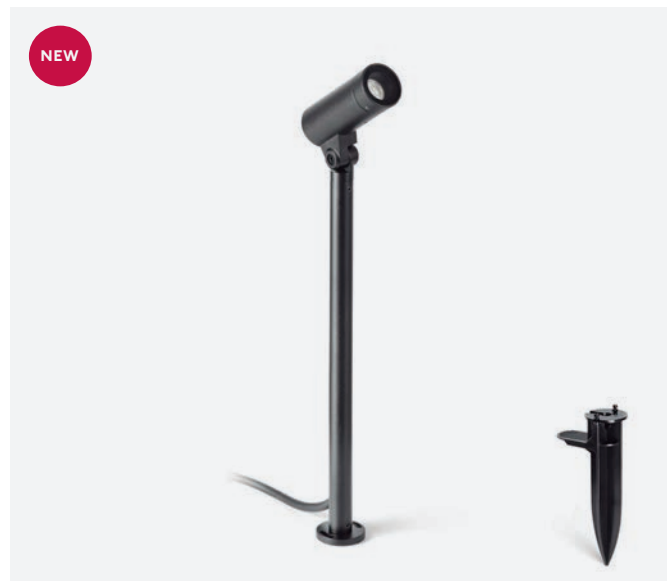

Sau S 360

IP65 IK06 incl. SEA SIDE SUITABLE $\uparrow 135^\circ$ $\downarrow 60^\circ$

71773 ●● Structure Black + Black 109,00€
● Diffuser Transparent

Material	Structure Aluminium + ABS
	Diffuser PC
Power	6W
Lumen Output	430lm
Light Source	COB LED 3000K
Class	I
CRI	>90
Voltage	220V-240V/50/60Hz
Beam angle	30°

Material	Structure Aluminium + ABS
	Diffuser PC
Power	6W
Lumen Output	430lm
Light Source	COB LED 3000K
Class	I
CRI	>90
Voltage	220V-240V/50/60Hz
Beam angle	30°

Honeycomb Accessory	
71772H ● Black	3,50€
Material	Structure Aluminium

Visor Accessory	
71772V ● Black	10,50€
Material	Structure Aluminium

Tree Fixing Accessory	
71780F ● Black	24,00€
Material	Structure Textile