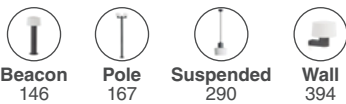

Muffin 259
Àlex & Manel Llusçà

IP44

74433S-04 ● Structure Dark Grey
● Diffuser Opal 106,90€

Mistu 310
Faro Lab

IP44

74433S-02 ● Structure Dark Grey
● Diffuser Opal 93,20€

Material	Structure Aluminium
	Diffuser PMMA
Light Source	1 E27 LED T45 max. 15W
Bulb incl.	No
Recom. Bulb	17437
Class	I

Material	Structure Aluminium
	Diffuser PMMA
Light Source	1 E27 LED T45 max. 15W
Bulb incl.	No
Recom. Bulb	17437
Class	I