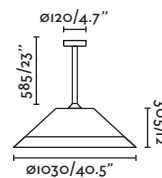

Saigon Fixed S W100
Nahtrang

IP54

Saigon Fixed M W100
Nahtrang

IP54

71621-08
● Structure Dark Grey
● Shade Wood
● Diffuser Opal
819,60€

71622-08
● Structure Dark Grey
● Shade Wood
● Diffuser Opal
845,80€

Material	Structure Aluminium
	Shade Synthetic Wicker
	Diffuser PEMD
Light Source	1 E27 LED A60 max. 15W
Bulb incl.	No
Recom. Bulb	17463
Class	II

Material	Structure Aluminium
	Shade Synthetic Wicker
	Diffuser PEMD
Light Source	1 E27 LED A60 max. 15W
Bulb incl.	No
Recom. Bulb	17463
Class	II