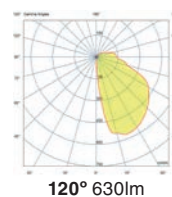

Soun 105

IP65

IK06

incl.

incl.

70833	● Structure Dark Grey ● Diffuser Transparent	106,20€
70834	● Structure Matt White ● Diffuser Transparent	106,20€

Material	Structure Aluminium Diffuser Glass
Power	4,5W
Lumen Output	200lm
Light Source	SMD LED 3000K
Class	I
CRI	>80
Voltage	100V-240V/50/60Hz
Beam angle	120°
Cut out	220x950x655mm

Soun 193

IP65

IK06

incl.

incl.

70900	● Structure Dark Grey ● Diffuser Transparent	140,30€
70901	● Structure Matt White ● Diffuser Transparent	140,30€

Material	Structure Aluminium Diffuser Glass
Power	8W
Lumen Output	630lm
Light Source	SMD LED 3000K
Class	I
CRI	>80
Voltage	100V-240V/50/60Hz
Beam angle	120°
Cut out	183x225x70mm

Til

IP65

IK01

no incl.

incl.

70928	● Structure Black ● Diffuser Transparent	69,50€
70929	● Structure Rust Brown ● Diffuser Transparent	69,50€
70927	● Structure White ● Diffuser Transparent	69,50€

Material	Structure Aluminium Diffuser Glass
Power	3W
Lumen Output	77lm
Light Source	COB LED 2700K
Class	III
CRI	>90
Voltage	24VDC
Cut out	37x96mm