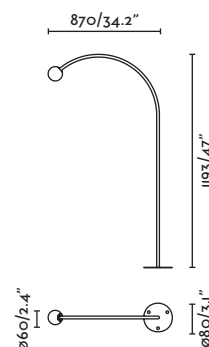

Cuca 300 24V
Faro Lab

IP65 IK06 no incl.

75580 ● Structure Black
● Diffuser Opal 127,50€

Cuca 650 24V
Faro Lab

IP65 IK06 no incl.

75558 ● Structure Black
● Diffuser Opal 170,30€

Cuca 1193 24V
Faro Lab

IP65 IK06 no incl.

75559 ● Structure Black
● Diffuser Opal 190,90€

Material	Structure Stainless Steel
	Diffuser Glass
Power	3W
Lumen Output	154lm
Light Source	COB LED 2700K
Class	III
CRI	>90
Voltage	24VDC
Cable	0.5m

*Drivers info pag. 478

Material	Structure Stainless Steel
	Diffuser Glass
Power	3W
Lumen Output	154lm
Light Source	COB LED 2700K
Class	III
CRI	>90
Voltage	24VDC
Voltage	24V
Cable	0.5m

*Drivers info pag. 478

Material	Structure Stainless Steel
	Diffuser Glass
Power	3W
Lumen Output	154lm
Light Source	COB LED 2700K
Class	III
CRI	>90
Voltage	24VDC
Voltage	24V
Cable	0.5m

*Drivers info pag. 478