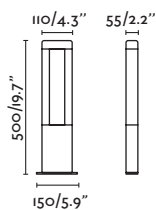

Material	Structure Aluminium
	Diffuser PMMA
Power	10W
Lumen Output	889lm
Light Source	SMD LED 3000K
Class	I
CRI	>80
Voltage	100V-240V/50/60Hz

Material	Structure Aluminium
	Diffuser PC
Power	12W
Lumen Output	962lm
Light Source	SMD LED 3000K
Class	I
CRI	>80
Voltage	100V-240V/50/60Hz

Material	Structure Aluminium
	Diffuser PC
Power	12W
Lumen Output	962lm
Light Source	SMD LED 3000K
Class	I
CRI	>80
Voltage	100V-240V/50/60Hz

Wall
362