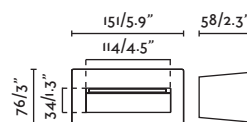

Poma

IP65 IK07 incl. SEA SIDE SUITABLE DIM incl.

71969 Structure Dark Grey 89,00€
 Diffuser Transparent

Material	Structure Aluminium
	Diffuser PC
Power	3W
Lumen Output	85/89/92/95lm
Light Source	SMD LED 2200/ 2700/ 3200/ 4000K
Class	I
CRI	>80
Voltage	220V-240V/50/60Hz
Beam angle	120°
Cut out	114mm

Mani

IP65 IK07 incl. DIM

70288 Structure White 104,00€
 Diffuser Transparent
70289 Structure Dark Grey 104,00€
 Diffuser Transparent

Material	Structure Aluminium
	Diffuser PC
Power	5W
Lumen Output	722lm
Light Source	SMD LED 2200/ 2700/ 3200/ 4000K
Class	I
CRI	≥80
Voltage	220V-240V/50/60Hz
Cut out	66x140mm
Cable	0.3m