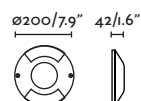

Loth 1L

IP67

IK10

70285 ● Structure Matt Black
● Diffuser Opal 122,80€

Loth 2L

IP67

IK10

70286 ● Structure Matt Black
● Diffuser Opal 134,00€

Loth 4L

IP67

IK10

70287 ● Structure Matt Black
● Diffuser Opal 150,80€

Material	Structure Aluminium
	Diffuser PC
Power	6W
Lumen Output	210lm
Light Source	COB LED 3000K
Class	I
CRI	>80
Voltage	220V-240V/50/60Hz
Resistance	2000Kg

Material	Structure Aluminium
	Diffuser PC
Power	11,5W
Lumen Output	406lm
Light Source	COB LED 3000K
Class	I
CRI	>80
Voltage	220V-240V/50/60Hz
Resistance	2000Kg

Material	Structure Aluminium
	Diffuser PC
Power	13,5W
Lumen Output	472lm
Light Source	COB LED 3000K
Class	I
CRI	>80
Voltage	220V-240V/50/60Hz
Resistance	2000Kg