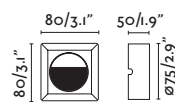

Racing

IP44

70403 **Structure** Dark Grey
 Diffuser Transparent 40,20€

Carter

IP44

70402 **Structure** Dark Grey
 Diffuser Transparent 40,20€

Material	Structure Aluminium
	Diffuser PC
Power	1W
Lumen Output	18lm
Light Source	SMD LED 4000K
Class	II
CRI	>80
Voltage	220V-240V/50/60Hz
Beam angle	45°
Cut out	ø76mm

Material	Structure Aluminium
	Diffuser PC
Power	1W
Lumen Output	18lm
Light Source	SMD LED 4000K
Class	II
CRI	>80
Voltage	220V-240V/50/60Hz
Beam angle	45°
Cut out	ø76mm