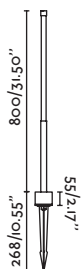

Bambou 800

IP65 IK06 incl. IP68 CONNECTOR

75556 ● Structure Matt Black
● Diffuser Transparent 167,20€

Bambou 1000

IP65 IK06 incl. IP68 CONNECTOR

75557 ● Structure Matt Black
● Diffuser Transparent 180,40€

Material	Structure Aluminium
	Diffuser Glass
Power	8W
Lumen Output	410lm
Light Source	LED MODULE 2700K
Class	I
CRI	≥80
Voltage	220V-240V/50/60Hz
Beam angle	360°
Cable	0.2m

Material	Structure Aluminium
	Diffuser Glass
Power	8W
Lumen Output	606lm
Light Source	LED MODULE 2700K
Class	I
CRI	≥80
Voltage	220V-240V/50/60Hz
Beam angle	360°
Cable	0.2m