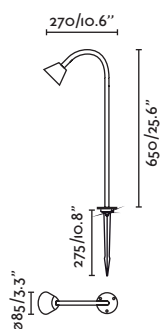

Lily 300
Faro Lab

IP65 IK06

75620-2 Driver incl.	● Structure Black ● Diffuser Transparent	205,40€
Class	II	
Voltage	24VDC/50/60Hz	

75620-1 Driver not incl.*	● Structure Black ● Diffuser Transparent	160,40€
Class	III	
Voltage	24VDC	

Material	Structure Stainless Steel Diffuser Glass
Power	3W
Lumen Output	154lm
Light Source	COB LED 2700K
CRI	>90
Cable	0.5m

*Drivers info pag. 478

Lily 650
Faro Lab

IP65 IK06

75621-2 Driver incl.	● Structure Black ● Diffuser Transparent	248,70€
Class	II	
Voltage	24VDC/50/60Hz	

75621-1 Driver not incl.*	● Structure Black ● Diffuser Transparent	204,60€
Class	III	
Voltage	24VDC	

Material	Structure Stainless Steel Diffuser Glass
Power	3W
Lumen Output	154lm
Light Source	COB LED 2700K
CRI	>90
Cable	0.5m

*Drivers info pag. 478

Lily 1190
Faro Lab

IP65 IK06

75622-2 Driver incl.	● Structure Black ● Diffuser Transparent	234,00€
Class	II	
Voltage	24VDC/50/60Hz	

75622-1 Driver not incl.*	● Structure Black ● Diffuser Transparent	278,10€
Class	III	
Voltage	24VDC	

Material	Structure Stainless Steel Diffuser Glass
Power	3W
Lumen Output	154lm
Light Source	COB LED 2700K
CRI	>90
Cable	0.5m

*Drivers info pag. 478