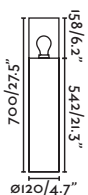

Kila 400

IP65

71746	● Structure Dark Grey ● Diffuser Transparent	230,00€
71747	● Structure Dark Grey ● Diffuser Smoked	248,50€
71748	● Structure Dark Grey ● Diffuser Amber	248,50€

Material	Structure Aluminium Diffuser Glass
Light Source	1 E27 LED A60 max. 15W
Bulb incl.	No
Recom. Bulb	17463
Class	I

Ceiling
310

Wall
392

Kila 700

IP65

71749	● Structure Dark Grey ● Diffuser Transparent	294,00€
71750	● Structure Dark Grey ● Diffuser Smoked	312,50€
71751	● Structure Dark Grey ● Diffuser Amber	312,50€

Material	Structure Aluminium Diffuser Glass
Light Source	1 E27 LED A60 max. 15W
Bulb incl.	No
Recom. Bulb	17463
Class	I