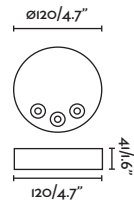

**Canopy** \*Use with x3 projectors max.

IP65  incl.

- 75712-1 ● White **84,10€**
- 75712-2 ● Black **84,10€**

- 75713-1 ● White **90,00€**
- 75713-2 ● Black **69,60€**