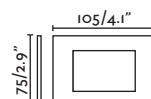

## Nase SQ

IP44  

70395	● Structure Matt White ● Diffuser Transparent	53,50€
70398	● Structure Dark Grey ● Diffuser Transparent	53,50€