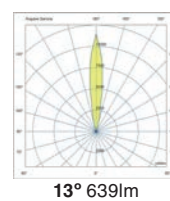

Tras 2L Orientable

IP67 IK08 no incl.
60° no incl.

71701 ● Structure Matt Black
● Diffuser Transparent 139,50€

Tras 4L

IP67 IK09 no incl. no incl.

71702 ● Structure Matt Black
● Diffuser Transparent 130,80€

Tras 25L

IP67 IK10 no incl. incl.

71716 ● Structure Matt Black
● Diffuser Transparent 13° 2580lm 363,60€

71717 ● Structure Matt Black
● Diffuser Transparent 40° 2580lm 356,50€

Material	Structure Aluminium Diffuser Glass
Power	4W
Lumen Output	270lm
Light Source	SMD LED 3000K
Class	III
CRI	≥90
Voltage	24VDC
Beam angle	13°
Cut out	175x195x127mm

Material	Structure Aluminium Diffuser Glass
Power	8W
Lumen Output	639lm
Light Source	SMD LED 3000K
Class	III
CRI	≥90
Voltage	24VDC
Beam angle	13°
Cut out	175x195x127mm

Material	Structure Aluminium + ABS Diffuser Glass
Power	25W
Lumen Output	2580lm
Light Source	SMD LED 3000K
Class	III
CRI	≥90
Voltage	24VDC
Cut out	250x235x105mm

*Drivers info pag. 478

*Drivers info pag. 478

*Drivers info pag. 478

Tras Housing

71703 ● Black 36,60€

Material Structure ABS