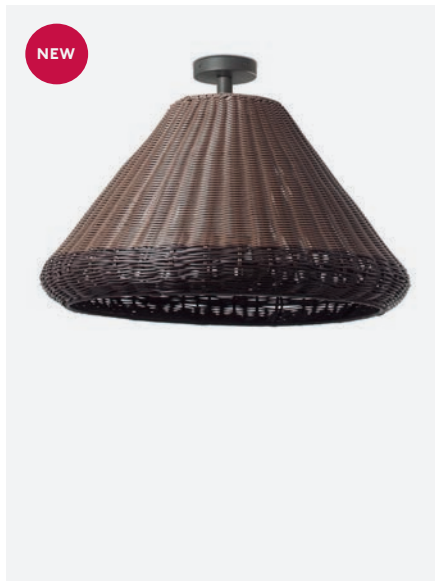

Saigon Fixed S W70
Nahtrang

IP54

71621-07
● Structure Dark Grey
● Shade Wood
● Diffuser Opal
670,40€