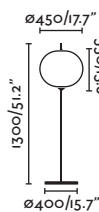

Saigon 2100 R45
Nahrang

IP65

71569-04 ● Structure Dark Grey
● Shade White 417,00€

Saigon 1300 R45
Nahrang

IP65

71575-04 ● Structure Dark Grey
● Shade White 399,60€

Saigon 670 R45
Nahrang

IP65

71576-04 ● Structure Dark Grey
● Shade White 367,40€

Material	Structure Aluminium
	Shade PEMD
Light Source	1 E27 LED A60 max. 15W
Bulb incl.	No
Recom. Bulb	17463
Class	II
Cable	2m

Material	Structure Aluminium
	Shade PEMD
Light Source	1 E27 LED A60 max. 15W
Bulb incl.	No
Recom. Bulb	17463
Class	II
Cable	2m

Material	Structure Aluminium
	Shade PEMD
Light Source	1 E27 LED A60 max. 15W
Bulb incl.	No
Recom. Bulb	17463
Class	II
Cable	2m