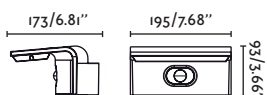

A sustainable savings option

Luma optimizes every resource: solar energy to reduce consumption, advanced optics to maximize performance, and a wireless operation that simplifies installation. Technology, design, and sustainability—all in service of efficiency.