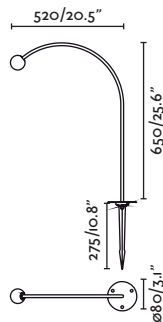

Cuca 300
Faro Lab

IP65 IK06

75583 Driver incl.	● Structure Black ● Diffuser Opal	191,10€
Class	II	
Voltage	220V-240V/50/60Hz	

75581 Driver not incl.*	● Structure Black ● Diffuser Opal	159,10€
Class	III	
Voltage	24VDC	

Material	Structure Stainless Steel Diffuser Glass
Power	3W
Lumen Output	154lm
Light Source	COB LED 2700K
CRI	>90
Cable	0.5m

*Drivers info pag. 478

Cuca 650
Faro Lab

IP65 IK06

75565 Driver incl.	● Structure Black ● Diffuser Opal	233,90€
Class	II	
Voltage	220V-240V/50/60Hz	

75561 Driver not incl.*	● Structure Black ● Diffuser Opal	201,90€
Class	III	
Voltage	24VDC	

Material	Structure Stainless Steel Diffuser Glass
Power	3W
Lumen Output	154lm
Light Source	COB LED 2700K
CRI	>90
Cable	0.5m

*Drivers info pag. 478

Cuca 1193
Faro Lab

IP65 IK06

75566 Driver incl.	● Structure Black ● Diffuser Opal	254,50€
Class	II	
Voltage	220V-240V/50/60Hz	

75562 Driver not incl.*	● Structure Black ● Diffuser Opal	224,50€
Class	III	
Voltage	24VDC	

Material	Structure Stainless Steel Diffuser Glass
Power	3W
Lumen Output	154lm
Light Source	COB LED 2700K
CRI	>90
Cable	0.5m

*Drivers info pag. 478