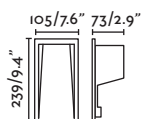

Soun 105

IP65

IK06

incl.

incl.

70833	● Structure Dark Grey ● Diffuser Transparent	106,20€
70834	● Structure Matt White ● Diffuser Transparent	106,20€

Material	Structure Aluminium Diffuser Glass
Power	4,5W
Lumen Output	200lm
Light Source	SMD LED 3000K
Class	I
CRI	>80
Voltage	100V-240V/50/60Hz
Beam angle	120°
Cut out	220x950x655mm

Soun 193

IP65

IK06

incl.

incl.

70900	● Structure Dark Grey ● Diffuser Transparent	140,30€
70901	● Structure Matt White ● Diffuser Transparent	140,30€

Material	Structure Aluminium Diffuser Glass
Power	8W
Lumen Output	630lm
Light Source	SMD LED 3000K
Class	I
CRI	>80
Voltage	100V-240V/50/60Hz
Beam angle	120°
Cut out	183x225x70mm

Til

IP65

IK01

no incl.

incl.

70928	● Structure Black ● Diffuser Transparent	69,50€
70929	● Structure Rust Brown ● Diffuser Transparent	69,50€
70927	● Structure White ● Diffuser Transparent	69,50€

Material	Structure Aluminium Diffuser Glass
Power	3W
Lumen Output	77lm
Light Source	COB LED 2700K
Class	III
CRI	>90
Voltage	24VDC
Cut out	37x96mm