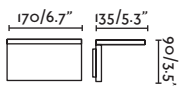

Ele

IP54 incl.

74419 ● Structure Dark Grey
● Diffuser Opal 143,70€

Kerala

IP54 incl.

74453 ● Structure Dark Grey
● Diffuser Transparent 206,00€

Kela

IP54 IK05 incl.

70850 ● Structure Black 167,20€

Material	Structure Aluminium
	Diffuser PC
Power	6W
Lumen Output	450lm
Light Source	SMD LED 3000K
Class	I
CRI	>80
Voltage	100V-240V/50/60Hz
Beam angle	95°

Material	Structure Aluminium
	Diffuser Glass
Power	13W
Lumen Output	824lm
Light Source	SMD LED 3000K
Class	I
CRI	>80
Voltage	100V-240V/50/60Hz

Material	Structure Aluminium
Power	7W
Lumen Output	265lm
Light Source	SMD LED 2700K
Class	I
CRI	>80
Voltage	220V-240V/50/60Hz