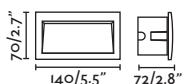

Sedna SQ 90

IP65 IK06 incl. incl.

70146 ● Structure Dark Grey
● Diffuser Opal 60,20€

Sedna RCT

IP65 IK06 incl. incl.

70147 ● Structure Dark Grey
● Diffuser Opal 74,90€

Sedna SQ 140

IP65 IK06 incl. incl.

70148 ● Structure Dark Grey
● Diffuser Opal 89,10€

Material	Structure Aluminium
	Diffuser PC
Power	1W
Lumen Output	38lm
Light Source	SMD LED 3000K
Class	I
CRI	>80
Voltage	100V-240V/50/60Hz
Beam angle	70°
Cut out	80x75mm

Material	Structure Aluminium
	Diffuser PC
Power	3W
Lumen Output	90lm
Light Source	SMD LED 3000K
Class	I
CRI	>80
Voltage	100V-240V/50/60Hz
Beam angle	70°
Cut out	125x58mm

Material	Structure Aluminium
	Diffuser PC
Power	3W
Lumen Output	90lm
Light Source	SMD LED 3000K
Class	I
CRI	>80
Voltage	100V-240V/50/60Hz
Beam angle	70°
Cut out	128x112mm