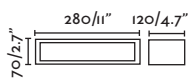

Natron

IP54 IK06

70887 ● Structure Dark Grey
● Diffuser Opal 104,00€

Material	Structure Aluminium Diffuser Glass
Light Source	1 E27 LED T45 max. 15W
Bulb incl.	No
Recom. Bulb	17437
Class	I

Tejo

IP54

70573 ● Structure Dark Grey
● Diffuser Opal 78,80€
70573B ● Structure Matt White
● Diffuser Opal 78,80€

Material	Structure Aluminium Diffuser PC
Light Source	1 E27 LED A60 max. 15W
Bulb incl.	No
Recom. Bulb	17463
Class	I