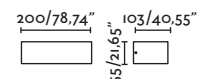

Alp 130

IP54 incl.

74450 ● Structure Dark Grey
● Diffuser Opal 141,90€

Axel

IP65 incl.

71273 ● Structure Dark Grey
● Diffuser Transparent 93,50€

Takua

IP65 incl.

71277 ● Structure Dark Grey
● Diffuser Opal 127,50€
71308 ● Structure Matt White
● Diffuser Opal 127,50€
71309 ● Structure Rust Brown
● Diffuser Opal 127,50€

Material	Structure Aluminium
	Diffuser PC
Power	8W
Lumen Output	389lm
Light Source	SMD LED 3000K
Class	I
CRI	>80
Voltage	100V-240V/50/60Hz

Material	Structure Aluminium
	Diffuser Glass
Power	6W
Lumen Output	428lm
Light Source	COB LED 3000K
Class	I
CRI	>80
Voltage	220V-240V/50/60Hz

Material	Structure Aluminium
	Diffuser Glass
Power	10W
Lumen Output	522lm
Light Source	SMD LED 3000K
Class	I
CRI	>80
Voltage	100V-240V/50/60Hz