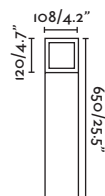

Tram 630
Estudi Ribaudí

IP65

75531 ● Structure Dark Grey
● Diffuser Opal 153,60€

Material	Structure Aluminium
	Diffuser PMMA
Light Source	1 E27 LED A60 max. 15W
Bulb incl.	No
Recom. Bulb	17463
Class	I

Onze

IP54 IK05

70761 ● Structure Dark Grey
● Diffuser Opal 159,50€

Material	Structure Aluminium
	Diffuser PC
Light Source	1 E27 LED T45 max. 15W
Bulb incl.	No
Recom. Bulb	17437
Class	I