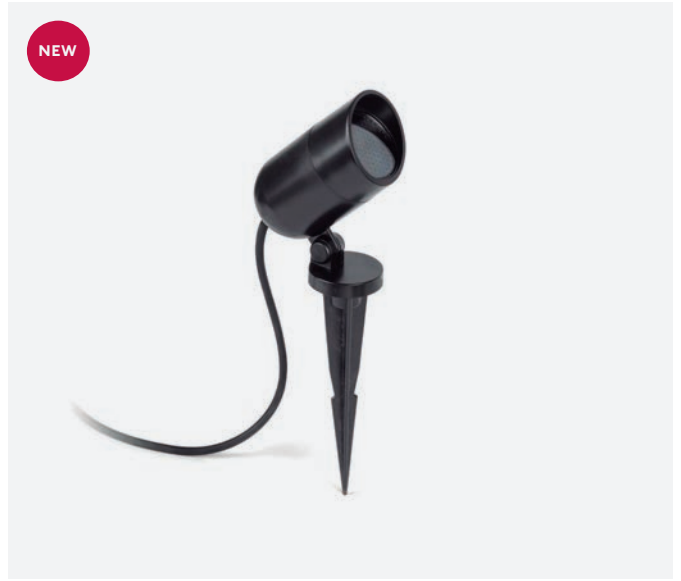

Luca
Faro Lab

IP65 IK07

70298 ● Structure Black
● Diffuser Transparent 58,70€

Material	Structure PC Diffuser PC
Light Source	1 GU10 LED PAR16 max. 5W
Bulb incl.	No
Recom. Bulb	17334
Class	II
Cable	1.5m