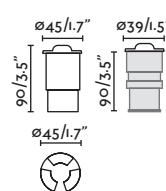

## Crosby 24V

IP67 no incl. SEA SIDE SUITABLE incl.

70453 ● Structure Satin Stainless + Matt Black  
● Diffuser Opal 121,50€