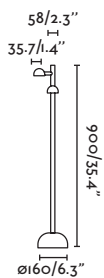

Brot 900 Pole
Yembarastudio

IP65 incl.

71253 **Structure** Black
 Diffuser Opal 281,70€

Material	Structure Aluminium
	Diffuser Glass
Power	2x6W
Lumen Output	2x290lm
Light Source	SMD LED 2700K
Class	I
CRI	>80
Voltage	100V-240V/50/60Hz
Beam angle	80°

reddot winner 2021

Brot 1800 Pole
Yembarastudio

IP65 incl.

71254 **Structure** Black
 Diffuser Opal 453,70€

Material	Structure Aluminium
	Diffuser Glass
Power	3x6W
Lumen Output	3x290lm
Light Source	SMD LED 2700K
Class	I
CRI	>80
Voltage	100V-240V/50/60Hz
Beam angle	80°

reddot winner 2021