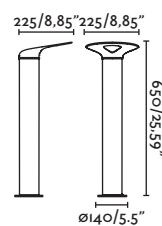

Lotus 350
Estudi Ribaudí

IP65 IK08 incl.

71224 ● Structure Dark Grey
● Diffuser Opal 232,90€

Lotus 650
Estudi Ribaudí

IP65 IK08 incl.

71225 ● Structure Dark Grey
● Diffuser Opal 287,80€

Material	Structure Aluminium
	Diffuser PC
Power	18W
Lumen Output	1120lm
Light Source	SMD LED 3000K
Class	I
CRI	>80
Voltage	100V-240V/50/60Hz

Material	Structure Aluminium
	Diffuser PC
Power	18W
Lumen Output	1120lm
Light Source	SMD LED 3000K
Class	I
CRI	>80
Voltage	100V-240V/50/60Hz