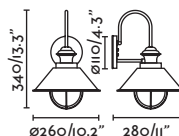

Nautica 370

IP33

71110 **Structure** Rust Brown
 Diffuser Transparent 98,40€

Material	Structure Steel
	Diffuser Glass
Light Source	1 E27 LED A60 max. 15W
Bulb incl.	No
Recom. Bulb	17463
Class	I

Nautica 280

IP33

71128 **Structure** Rust Brown
 Diffuser Transparent 90,40€

Material	Structure Steel
	Diffuser Glass
Light Source	1 E27 LED A60 max. 15W
Bulb incl.	No
Recom. Bulb	17463
Class	I

Pole
168

Suspended
292