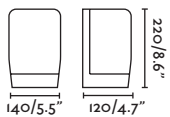

Pol

IP54 incl.

70829 ● Structure Dark Grey
● Diffuser Opal 125,00€

Material	Structure Aluminium
	Diffuser PMMA
Power	8W
Lumen Output	550lm
Light Source	SMD LED 3000K
Class	I
CRI	>80
Voltage	100V-240V/50/60Hz

Mol

IP44

70720 ● Structure Dark Grey
● Diffuser Opal 64,50€

Material	Structure Aluminium
	Diffuser PC
Light Source	1 E27 LED A60 max. 15W
Bulb incl.	No
Recom. Bulb	17463
Class	I