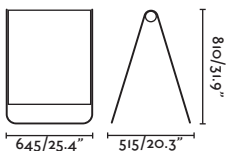

Floor fixing accessory included