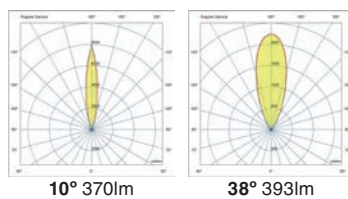

Geiser 130

70302 10° 370lm	● Structure Satin Stainless + Matt Black ● Diffuser Transparent	185,30€
70303 38° 393lm	● Structure Satin Stainless + Matt Black ● Diffuser Transparent	185,30€

Material	Structure Stainless Steel 316L + Aluminium
	Diffuser Glass
Power	6,5W
Light Source	COB LED 3000K
Class	I
CRI	>80
Voltage	220V-240V/50/60Hz
Cut out (mm)	ø90x135mm
Resistance	2000Kg

Geiser 180

70308 10° 1066lm	● Structure Satin Stainless ● Diffuser Transparent	270,80€
70309 38° 968lm	● Structure Satin Stainless ● Diffuser Transparent	270,80€

Material	Structure Stainless Steel 316L + Aluminium
	Diffuser Glass
Power	12,5W
Light Source	COB LED 3000K
Class	I
CRI	>80
Voltage	100V-240V/50/60Hz
Cut out (mm)	ø165x190mm
Resistance	2000Kg