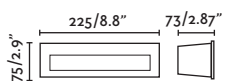

Nat

IP65 IK06

70271	● Structure Matt White ● Diffuser Transparent	102,00€
70638	● Structure Dark Grey ● Diffuser Transparent	102,00€

Material	Structure Aluminium Diffuser PC
Power	8W
Lumen Output	496lm
Light Source	SMD LED 3000K
Class	I
CRI	>80
Voltage	220V-240V/50/60Hz
Cut out	215x65x70mm

Spark

IP65 IK10

70162	● Structure Dark Grey ● Diffuser Opal	82,10€
70163	● Structure Matt White ● Diffuser Opal	82,10€

Material	Structure Aluminium Diffuser PC
Power	5W
Lumen Output	277lm
Light Source	SMD LED 3000K
Class	I
CRI	>80
Voltage	100V-240V/50/60Hz
Cut out	95x55x60mm