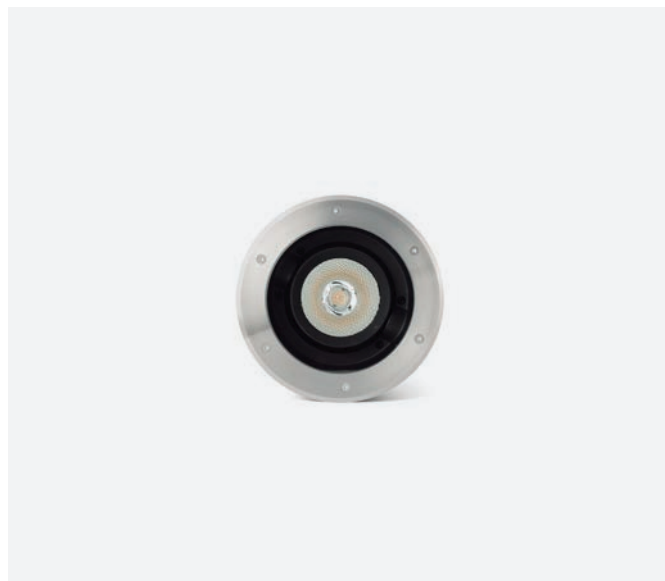

## Geiser 260

IP67 IK08 incl. SEA SIDE SUITABLE 20° incl.

70306 ● Structure Satin Stainless + Matt Black 484,60€  
● Diffuser Transparent 10° 1997lm

70307 ● Structure Satin Stainless + Matt Black 484,60€  
● Diffuser Transparent 38° 1800lm