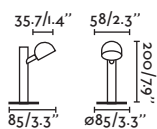

Brot 200
Yembarastudio

IP65 incl. IP68 CONNECTOR

Brot 600
Yembarastudio

IP65 incl. IP68 CONNECTOR

Material	Structure Aluminium
	Diffuser Glass
Power	7W
Lumen Output	290lm
Light Source	SMD LED 2700K
Class	II
CRI	>80
Voltage	100V-240V/50/60Hz
Beam angle	80°
Cable	2m

Material	Structure Aluminium
	Diffuser Glass
Power	7W
Lumen Output	290lm
Light Source	SMD LED 2700K
Class	II
CRI	>80
Voltage	100V-240V/50/60Hz
Beam angle	80°
Cable	2m

reddot winner 2021

Spike
214

reddot winner 2021

Spike
214