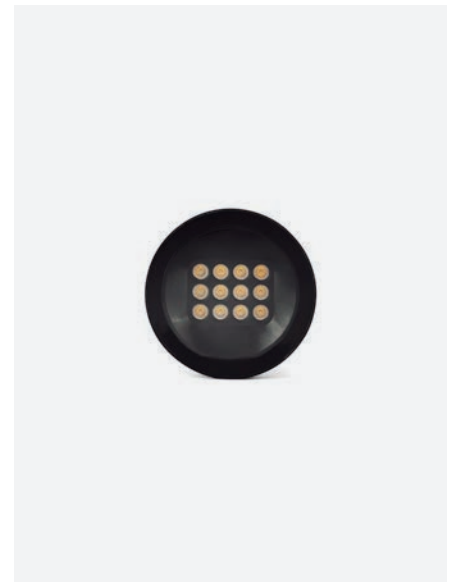

Tras 25L

IP67 IK10 no incl. incl.

71716 ● Structure Matt Black
● Diffuser Transparent 13° 2580lm 363,60€

71717 ● Structure Matt Black
● Diffuser Transparent 40° 2580lm 356,50€

Material	Structure Aluminium Diffuser Glass
Power	4W
Lumen Output	270lm
Light Source	SMD LED 3000K
Class	III
CRI	≥90
Voltage	24VDC
Beam angle	13°
Cut out	175x195x127mm

Material	Structure Aluminium Diffuser Glass
Power	8W
Lumen Output	639lm
Light Source	SMD LED 3000K
Class	III
CRI	≥90
Voltage	24VDC
Beam angle	13°
Cut out	175x195x127mm

Material	Structure Aluminium + ABS Diffuser Glass
Power	25W
Lumen Output	2580lm
Light Source	SMD LED 3000K
Class	III
CRI	≥90
Voltage	24VDC
Cut out	250x235x105mm

*Drivers info pag. 478

*Drivers info pag. 478

*Drivers info pag. 478

Tras Housing

71703 ● Black 36,60€

Material Structure ABS