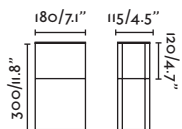

Datna 300
Àlex & Manel Llusçà

IP44 IK08

74441 ● **Structure** Dark Grey
● **Diffuser** Opal 131,80€

Datna 600
Àlex & Manel Llusçà

IP44 IK08

74442 ● **Structure** Dark Grey
● **Diffuser** Opal 179,80€

Material	Structure Aluminium Diffuser PC
Light Source	1 E27 LED A60 max. 15W
Bulb incl.	No
Recom. Bulb	17463
Class	I

Material	Structure Aluminium Diffuser PC
Light Source	1 E27 LED A60 max. 15W
Bulb incl.	No
Recom. Bulb	17463
Class	I