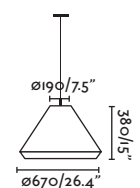

Saigon Fixed S T70
Nahtrang

IP54

71621-05	● Structure Dark Grey ● Shade Cream ● Diffuser Opal	547,40€
71621-06	● Structure Dark Grey ● Shade Brown ● Diffuser Opal	547,40€

Saigon Fixed M T70
Nahtrang

IP54

71622-05	● Structure Dark Grey ● Shade Cream ● Diffuser Opal	573,60€
71622-06	● Structure Dark Grey ● Shade Brown ● Diffuser Opal	573,60€

Saigon T70
Nahtrang

IP65

71579C-05	● Structure Dark Grey ● Shade Cream ● Diffuser Opal	558,30€
71579C-06	● Structure Dark Grey ● Shade Brown ● Diffuser Opal	558,30€

Material	Structure Aluminium
	Shade Textilene
	Diffuser PEMD
Light Source	1 E27 LED A60 max. 15W
Bulb incl.	No
Recom. Bulb	17463
Class	II

Material	Structure Aluminium
	Shade Textilene
	Diffuser PEMD
Light Source	1 E27 LED A60 max. 15W
Bulb incl.	No
Recom. Bulb	17463
Class	II

Material	Structure Aluminium
	Shade Textilene
	Diffuser PEMD
Light Source	1 E27 LED A60 max. 15W
Bulb incl.	No
Recom. Bulb	17463
Class	II
Cable	1.2m

Floor
56

Spike
250

Portable
288