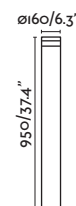

Balic
Yembarastudio

IP65 IK06 incl. DIM

70295 ● Structure Black
● Diffuser Prism 219,60€

Bezel

IP65 IK06 incl. IP68 CONNECTOR

70247 ● Structure Matt Black
● Diffuser Transparent 173,00€

Bast

IP65 IK10 incl.

70292 ● Structure Black
● Diffuser Transparent 436,80€

Material	Structure Aluminium
	Diffuser Glass
Power	8W
Lumen Output	813/870/896lm
Light Source	SMD LED 2700/ 3000/ 4000K
Class	I
CRI	≥80
Voltage	220V-240V/50/60Hz

Material	Structure Aluminium
	Diffuser Glass
Power	8W
Lumen Output	349lm
Light Source	COB LED 2700K
Class	I
CRI	90
Voltage	220V-240V/50/60Hz
Beam angle	118,3°

Material	Structure Aluminium + PC
	Diffuser PC
Power	25W
Lumen Output	756lm
Light Source	SMD LED 3000K
Class	I
CRI	>80
Voltage	220V-240V/50/60Hz
Beam angle	120°

*Choose its color temperature by pressing CCT changeable button during the installation.

Bast 180° Accessory
70293 ● Black 31,00€
Material Structure Aluminium