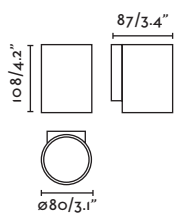

Kov R 1L

IP65 IK05 incl. SEA SIDE SUITABLE

Material	Structure Aluminium
Power	6W
Light Source	COB LED
Class	I
CRI	>80
Voltage	220V-240V/50/60Hz