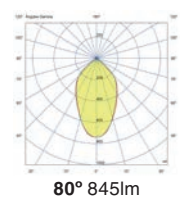

Muur 250

IP65 IK06 incl. SEA SIDE SUITABLE 45°

71771 ● Structure Dark Grey
● Diffuser Transparent 389,60€

Alfa Àlex & Manel Llusçà

IP65 incl. 135°

70025 ● Structure Dark Grey
● Diffuser Transparent 179,10€

Material	Structure Aluminium
	Diffuser Glass
Power	28,5W
Lumen Output	1877lm
Light Source	SMD LED 3000K
Class	I
CRI	>80
Voltage	220V-240V/50/60Hz
Beam angle	36°

Material	Structure Aluminium
	Diffuser Glass
Power	13W
Lumen Output	845lm
Light Source	COB LED 3000K
Class	I
CRI	>80
Voltage	220V-240V/50/60Hz
Beam angle	80°

Muur 250 Visor Accessory
71771V ● Dark Grey 37,00€
Material Structure Aluminium