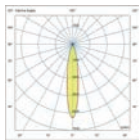

Family	Finish	Color T	Beam Angle
75702- Clap Projector	2 Black	2 2700K	1 15°
	3 White	3 3000K	2 24°
	4 Rust Brown		3 38°

15° COB LED 6W CRI>80 481lm 2700K
COB LED 6W CRI>80 496lm 3000K