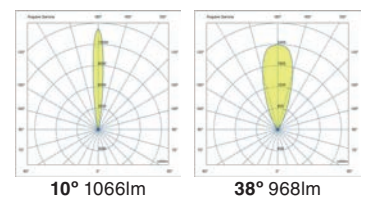

Geiser 130

70302 10° 370lm	● Structure Satin Stainless + Matt Black ● Diffuser Transparent	185,30€
70303 38° 393lm	● Structure Satin Stainless + Matt Black ● Diffuser Transparent	185,30€

Material	Structure Stainless Steel 316L + Aluminium
	Diffuser Glass
Power	6,5W
Light Source	COB LED 3000K
Class	I
CRI	>80
Voltage	220V-240V/50/60Hz
Cut out (mm)	ø90x135mm
Resistance	2000Kg

Geiser 180

70308 10° 1066lm	● Structure Satin Stainless ● Diffuser Transparent	270,80€
70309 38° 968lm	● Structure Satin Stainless ● Diffuser Transparent	270,80€

Material	Structure Stainless Steel 316L + Aluminium
	Diffuser Glass
Power	12,5W
Light Source	COB LED 3000K
Class	I
CRI	>80
Voltage	100V-240V/50/60Hz
Cut out (mm)	ø165x190mm
Resistance	2000Kg