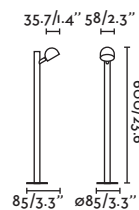

Brot 200
Yembarastudio

IP65 incl. IP68 CONNECTOR

Brot 600
Yembarastudio

IP65 incl. IP68 CONNECTOR

Material	Structure Aluminium
	Diffuser Glass
Power	7W
Lumen Output	290lm
Light Source	SMD LED 2700K
Class	II
CRI	>80
Voltage	100V-240V/50/60Hz
Beam angle	80°
Cable	2m

Material	Structure Aluminium
	Diffuser Glass
Power	7W
Lumen Output	290lm
Light Source	SMD LED 2700K
Class	II
CRI	>80
Voltage	100V-240V/50/60Hz
Beam angle	80°
Cable	2m

reddot winner 2021

Spike
214

reddot winner 2021

Spike
214