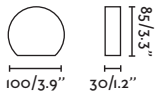

Pill

IP54

IK06

Drak

IP44

IK08

SEA SIDE
SUITABLE

Brow

IP44

70824	● Structure Matt White ● Diffuser Opal	82,80€
70825	● Structure Dark Grey ● Diffuser Opal	82,80€
70826	● Structure Rust Brown ● Diffuser Opal	82,80€

72330	● Structure Brass ● Diffuser Transparent	91,90€

70408	● Structure Matt White ● Diffuser Opal	41,20€
70409	● Structure Dark Grey ● Diffuser Opal	41,20€

Material	Structure Aluminium Diffuser Glass
Power	3,5W
Lumen Output	156lm
Light Source	COB LED 3000K
Class	I
CRI	>80
Voltage	100V-240V/50/60Hz

Material	Structure Aluminium Diffuser PMMA
Power	4,5W
Lumen Output	160lm
Light Source	SMD LED 3000K
Class	I
CRI	>80
Voltage	100V-240V/50/60Hz

Material	Structure PC Diffuser PMMA
Power	3W
Lumen Output	145lm
Light Source	COB LED 3000K
Class	II
CRI	>80
Voltage	220V-240V/50Hz