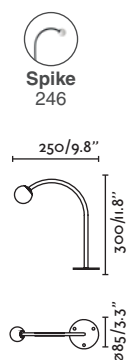

Cuca 300 24V
Faro Lab

IP65 IK06 no incl.

75580 ● Structure Black
● Diffuser Opal 127,50€

Cuca 650 24V
Faro Lab

IP65 IK06 no incl.

75558 ● Structure Black
● Diffuser Opal 170,30€

Cuca 1193 24V
Faro Lab

IP65 IK06 no incl.

75559 ● Structure Black
● Diffuser Opal 190,90€

Material	Structure Stainless Steel
	Diffuser Glass
Power	3W
Lumen Output	154lm
Light Source	COB LED 2700K
Class	III
CRI	>90
Voltage	24VDC
Cable	0.5m

*Drivers info pag. 478

Material	Structure Stainless Steel
	Diffuser Glass
Power	3W
Lumen Output	154lm
Light Source	COB LED 2700K
Class	III
CRI	>90
Voltage	24VDC
Voltage	24V
Cable	0.5m

*Drivers info pag. 478

Material	Structure Stainless Steel
	Diffuser Glass
Power	3W
Lumen Output	154lm
Light Source	COB LED 2700K
Class	III
CRI	>90
Voltage	24VDC
Voltage	24V
Cable	0.5m

*Drivers info pag. 478