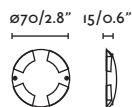

Keenan 1

IP67 IK08 no incl. SEA SIDE SUITABLE

70546	● Structure Matt Nickel ● Diffuser Transparent	43,40€
70564	● Structure Matt Nickel ● Diffuser Transparent	43,40€

Material	Structure Aluminium Diffuser PC
Power	0,5W
Lumen Output	9,3lm
Light Source	SMD LED 6500K
Class	III
CRI	>80
Voltage	12VDC

Keenan 1

IP67 IK08 no incl. SEA SIDE SUITABLE

70546	● Structure Matt Nickel ● Diffuser Transparent	43,40€
70564	● Structure Matt Nickel ● Diffuser Transparent	43,40€

Material	Structure Aluminium Diffuser PC
Power	0,5W
Lumen Output	9,3lm
Light Source	SMD LED 6500K
Class	III
CRI	>80
Voltage	12VDC