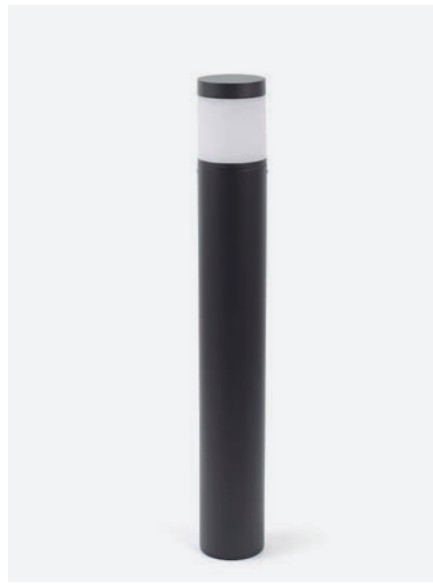

Plim 2

IP65 incl.

71300 ● Structure Dark Grey
● Diffuser Opal 152,50€