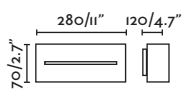

West 1

IP54 IK06

70888 ● **Structure** Dark Grey
● **Diffuser** Opal 102,90€

Material	Structure Aluminium
	Diffuser Glass
Light Source	1 E27 LED T45 max. 15W
Bulb incl.	No
Recom. Bulb	17437
Class	I

West 2

IP54 IK06

70899 ● **Structure** Dark Grey
● **Diffuser** Opal 82,50€

Material	Structure Aluminium
	Diffuser Glass
Light Source	1 E27 LED T45 max. 15W
Bulb incl.	No
Recom. Bulb	17437
Class	I