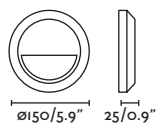

Grant R

IP65

IK10

SEA SIDE
SUITABLE

70656 ● Structure Dark Grey 45,50€
● Diffuser Transparent

Material	Structure ABS
	Diffuser PC
Power	1W
Lumen Output	65lm
Light Source	SMD LED 3000K
Class	II
CRI	>80
Voltage	100V-240V/50/60Hz
Beam angle	120°

Grant SQ

IP65

IK10

SEA SIDE
SUITABLE

70655 ● Structure Dark Grey 45,50€
● Diffuser Transparent

Material	Structure ABS
	Diffuser PC
Power	1W
Lumen Output	65lm
Light Source	SMD LED 3000K
Class	II
CRI	>80
Voltage	100V-240V/50/60Hz
Beam angle	120°

Path

IP44

IK06

70501 ● Structure Matt White 100,00€
● Diffuser Transparent

70508 ● Structure Dark Grey 100,00€
● Diffuser Transparent

Material	Structure Aluminium
	Diffuser PC
Power	9W
Lumen Output	590lm
Light Source	SMD LED 3000K
Class	I
CRI	>80
Voltage	220V-240V/50/60Hz