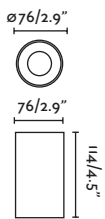

Puk 76

IP65 IK06 incl. SEA SIDE SUITABLE

Material	Structure Aluminium
	Diffuser Glass
Power	7W
Light Source	COB LED
Class	I
CRI	>80
Voltage	220V-240V/50/60Hz

Family	Finish	Color T	Beam Angle
75305- Puk Ceiling $\varnothing 76$ 7W	1 White	2 2700K	<table border="1"> <tr> <td>1</td> <td>15°</td> </tr> <tr> <td>2</td> <td>30°</td> </tr> <tr> <td>3</td> <td>50°</td> </tr> </table>
	2 Black	3 3000K	

  15°	COB LED 7W CRI>80 573lm 2700K COB LED 7W CRI>80 591lm 3000K	 30°	COB LED 7W CRI>80 610lm 2700K COB LED 7W CRI>80 629lm 3000K	 50°	COB LED 7W CRI>80 620lm 2700K COB LED 7W CRI>80 640lm 3000K