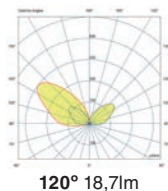

Kane 1

IP67 no incl. SEA SIDE SUITABLE
incl.

70660 3000K 18,7lm	● Structure Satin Stainless ● Diffuser Opal	39,60€
70660W 2700K 18,7lm	● Structure Satin Stainless ● Diffuser Transparent	39,60€

Material	Structure Stainless Steel 316L
	Diffuser Glass
Power	3W
Light Source	COB LED
Class	III
CRI	>80
Voltage	24VDC
Beam angle	120°
Cut out	ø40mm
Resistance	1000Kg

*Drivers info pag. 478

Kane 2

IP67 no incl. SEA SIDE SUITABLE
incl.

70661 3000K 20,7lm	● Structure Satin Stainless ● Diffuser Opal	40,90€
70661W 2700K 20,7lm	● Structure Satin Stainless ● Diffuser Transparent	40,90€

Material	Structure Stainless Steel 316L
	Diffuser Glass
Power	3W
Light Source	COB LED
Class	III
CRI	>80
Voltage	24VDC
Beam angle	120°
Cut out	ø40mm
Resistance	1000Kg

*Drivers info pag. 478

Kane 3

IP67 no incl. SEA SIDE SUITABLE
incl.

70662 3000K 17,6lm	● Structure Satin Stainless ● Diffuser Opal	42,90€
70662W 2700K 17,6lm	● Structure Satin Stainless ● Diffuser Transparent	42,90€

Material	Structure Stainless Steel 316L
	Diffuser Glass
Power	3W
Light Source	COB LED
Class	III
CRI	>80
Voltage	24VDC
Beam angle	120°
Cut out	ø40mm
Resistance	1000Kg

*Drivers info pag. 478