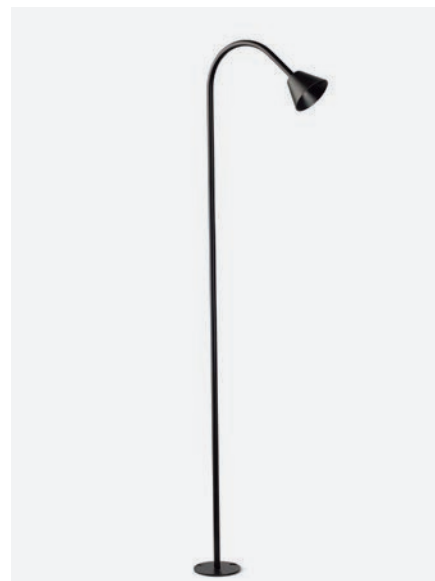

Lily 1190 24V
Faro Lab

IP65 IK06 no incl.

75622 ● Structure Black
● Diffuser Transparent 202,40€

Material	Structure Stainless Steel
	Diffuser Glass
Power	3W
Lumen Output	154lm
Light Source	COB LED 2700K
Class	III
CRI	>90
Voltage	24VDC
Cable	0.5m

Material	Structure Stainless Steel
	Diffuser Glass
Power	3W
Lumen Output	154lm
Light Source	COB LED 2700K
Class	III
CRI	>90
Voltage	24VDC
Cable	0.5m

Material	Structure Stainless Steel
	Diffuser Glass
Power	3W
Lumen Output	154lm
Light Source	COB LED 2700K
Class	III
CRI	>90
Voltage	24VDC
Cable	0.5m

*Drivers info pag. 478

*Drivers info pag. 478

*Drivers info pag. 478