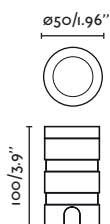

Grund Trimless

IP67 IK07

70740 **Structure** Black
 Diffuser Transparent 135,00€

Material	Structure Aluminium
	Diffuser Glass
Power	3W
Lumen Output	164,7lm
Light Source	COB LED 2700K
Class	III
CRI	>90
Voltage	24VDC
Beam angle	36°
Cut out	50mm
Resistance	1000Kg

Grund GU10

IP67 IK08 SEA SIDE SUITABLE

70870 **Structure** Satin Aluminium
 Diffuser Transparent 99,80€

70871 **Structure** Anodized Black
 Diffuser Transparent 99,80€

Material	Structure Stainless Steel
	Diffuser Glass
Light Source	1 GU10 LED max. 5W
Bulb incl.	No
Recom. Bulb	17334
Class	II
Cut out	76mm
Resistance	1000Kg

*Drivers info pag. 478