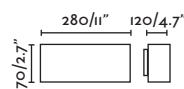

West 1

IP54 IK06

70888 ● **Structure** Dark Grey
● **Diffuser** Opal 102,90€

Material	Structure Aluminium
	Diffuser Glass
Light Source	1 E27 LED T45 max. 15W
Bulb incl.	No
Recom. Bulb	17437
Class	I

West 2

IP54 IK06

70899 ● **Structure** Dark Grey
● **Diffuser** Opal 82,50€

Material	Structure Aluminium
	Diffuser Glass
Light Source	1 E27 LED T45 max. 15W
Bulb incl.	No
Recom. Bulb	17437
Class	I