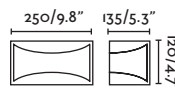

Negus

IP54 IK10

70696 ● **Structure** Grey
● **Diffuser** Opal 59,30€

Material	Structure Aluminium Diffuser PC
Light Source	1 E27 LED A60 max. 15W
Bulb incl.	No
Recom. Bulb	17463
Class	I

Bonn

IP44 IK06

70697 ● **Structure** Dark Grey
● **Diffuser** Opal 79,60€

Material	Structure Aluminium Diffuser PC
Light Source	1 E27 LED A60 max. 15W
Bulb incl.	No
Recom. Bulb	17463
Class	I