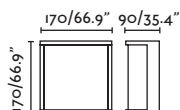

Kubick

IP44 IK06

70689	● Structure Dark Grey ● Diffuser Opal	104,90€
70715	● Structure Grey ● Diffuser Opal	104,90€

Material	Structure Aluminium Diffuser PC
Light Source	1 E27 LED A60 max. 15W
Bulb incl.	No
Recom. Bulb	17463
Class	I

Hikari

IP65 IK10 incl.

71274	● Structure Dark Grey ● Diffuser Opal	134,70€

Material	Structure Aluminium Diffuser PC
Power	10W
Lumen Output	510lm
Light Source	SMD LED 3000K
Class	I
CRI	>80
Voltage	100V-240V/50/60Hz