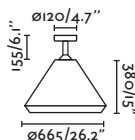

Saigon Fixed S C70
Nahtrang

IP54

71621-09	● Structure Dark Grey ● Shade Beige ● Diffuser Opal	652,80€
71621-11	● Structure Dark Grey ● Shade Green ● Diffuser Opal	652,80€
71621-13	● Structure Dark Grey ● Shade Ochre ● Diffuser Opal	652,80€

Material	Structure Aluminium Shade PP Diffuser PEMD
Light Source	1 E27 LED A60 max. 15W
Bulb incl.	No
Recom. Bulb	17463
Class	II

Saigon Fixed M C70
Nahtrang

IP54

71622-09	● Structure Dark Grey ● Shade Beige ● Diffuser Opal	679,00€
71622-11	● Structure Dark Grey ● Shade Green ● Diffuser Opal	679,00€
71622-13	● Structure Dark Grey ● Shade Ochre ● Diffuser Opal	679,00€

Material	Structure Aluminium Shade PP Diffuser PEMD
Light Source	1 E27 LED A60 max. 15W
Bulb incl.	No
Recom. Bulb	17463
Class	II

Saigon C70
Nahtrang

IP65

71579C-09	● Structure Dark Grey ● Shade Beige ● Diffuser Opal	663,70€
71579C-11	● Structure Dark Grey ● Shade Green ● Diffuser Opal	663,70€
71579C-13	● Structure Dark Grey ● Shade Ochre ● Diffuser Opal	663,70€

Material	Structure Aluminium Shade PP Diffuser PEMD
Light Source	1 E27 LED A60 max. 15W
Bulb incl.	No
Recom. Bulb	17463
Class	II
Cable	1.2m