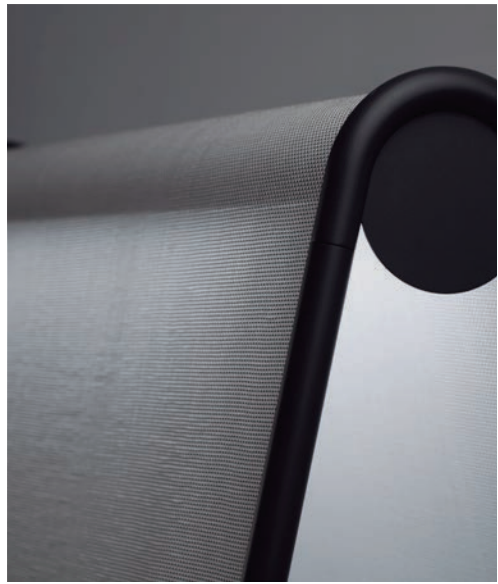

Cadaques
Faro Lab

IP44 incl.

71242	● Structure Dark Grey ● Shade Beige ● Diffuser Opal	281,30€
71243	● Structure Dark Grey ● Shade Blue ● Diffuser Opal	281,30€

Material	Structure Aluminium
	Shade Textilene
	Diffuser PC
Power	18W
Lumen Output	286lm
Light Source	SMD LED 2700K
Class	II
CRI	>80
Voltage	100V-240V/50/60Hz
Cable	3m

Cadaques 2.5m Cable Accessory		
71244	● Black	18,50€
Material	Structure PVC