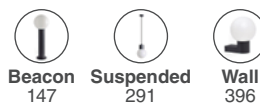

Blubs 240
Estudi Ribaudí

IP44

74433S-03 ● **Structure** Dark Grey
● **Diffuser** Opal 115,80€

Moon 300
Faro Lab

IP44

74433S-01 ● **Structure** Dark Grey
● **Diffuser** Opal 107,80€

Material	Structure Aluminium Diffuser PMMA
Light Source	1 E27 LED T45 max. 15W
Bulb incl.	No
Recom. Bulb	17437
Class	I

Material	Structure Aluminium Diffuser PMMA
Light Source	1 E27 LED T45 max. 15W
Bulb incl.	No
Recom. Bulb	17437
Class	I