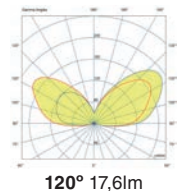

## Crosby 24V

IP67 no incl. SEA SIDE SUITABLE incl.

70453 ● Structure Satin Stainless + Matt Black  
● Diffuser Opal 121,50€