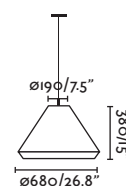

Saigon Fixed S W70
Nahtrang

IP54

71621-07
● Structure Dark Grey
● Shade Wood
● Diffuser Opal
670,40€

Saigon Fixed M W70
Nahtrang

IP54

71622-07
● Structure Dark Grey
● Shade Wood
● Diffuser Opal
696,60€

Saigon W70
Nahtrang

IP65

71579C-07
● Structure Dark Grey
● Shade Brown
● Diffuser Opal
681,30€

Material	Structure Aluminium
	Shade Synthetic Wicker
	Diffuser PEMD
Light Source	1 E27 LED A60 max. 15W
Bulb incl.	No
Recom. Bulb	17463
Class	II

Material	Structure Aluminium
	Shade Synthetic Wicker
	Diffuser PEMD
Light Source	1 E27 LED A60 max. 15W
Bulb incl.	No
Recom. Bulb	17463
Class	II

Material	Structure Aluminium
	Shade Synthetic Wicker
	Diffuser PEMD
Light Source	1 E27 LED A60 max. 15W
Bulb incl.	No
Recom. Bulb	17463
Class	II
Cable	1.2m