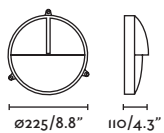

Timon

IP44

70996 Structure Brass
 Diffuser Transparent 143,70€

Material	Structure Brass
	Diffuser Glass
Light Source	1 E27 LED A60 max. 15W
Bulb incl.	No
Recom. Bulb	17463
Class	I

Noray

IP44 IK03

70999 Structure Brass
 Diffuser Transparent 122,00€

Material	Structure Brass
	Diffuser Glass
Light Source	1 E27 LED A60 max. 15W
Bulb incl.	No
Recom. Bulb	17463
Class	I