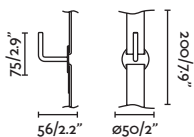

CLAP

Tree fixing accessory

Tree fixing *use with 1 projector max.