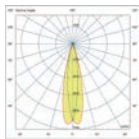

30° COB LED 12,5W
CRI>80 482lm 2700K
COB LED 12,5W
CRI>80 496lm 3000K