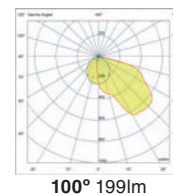

Dart SQ

IP65

IK06

70272 2700K 86lm	● Structure Matt White ● Diffuser Transparent	82,00€
70273 2700K 86lm	● Structure Matt Black ● Diffuser Transparent	82,00€
70272N 3000K 83lm	● Structure Matt White ● Diffuser Transparent	82,00€
70273N 3000K 83lm	● Structure Matt Black ● Diffuser Transparent	82,00€

Material	Structure PC
	Diffuser Glass
Power	2W
Light Source	SMD LED
Class	II
CRI	>80
Voltage	220V-240V/50/60Hz
Beam angle	100°
Cut out	ø68mm

Dart Box SQ		
70274	● White	24,20€
Material	Structure PC	

Dart Box SQ Recessed		
70276	● Black	15,80€
Material	Structure PC	

Dart RCT

IP65

IK06

70277 2700K 199lm	● Structure Matt White ● Diffuser Transparent	111,40€
70278 2700K 199lm	● Structure Matt Black ● Diffuser Transparent	111,40€
70277N 3000K 207lm	● Structure Matt White ● Diffuser Transparent	111,40€
70278N 3000K 207lm	● Structure Matt Black ● Diffuser Transparent	111,40€

Material	Structure PC
	Diffuser Glass
Power	5W
Light Source	SMD LED
Class	II
CRI	>80
Voltage	220V-240V/50/60Hz
Beam angle	100°
Cut out	160x68mm

Dart Box RCT		
70280	● Black	31,40€
70279	● White	31,40€
Material	Structure PC	

Dart Box RCT Recessed		
70281	● Black	16,90€
Material	Structure PC