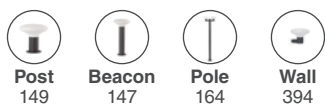

Blubs
Estudi Ribaudí

IP44

Material	Structure Aluminium
	Diffuser PMMA
Light Source	1 E27 LED T45 max. 15W
Bulb incl.	No
Recom. Bulb	17437
Class	I

Muffin
Àlex & Manel Llusca

IP44

Material	Structure Aluminium
	Diffuser PMMA
Light Source	1 E27 LED T45 max. 15W
Bulb incl.	No
Recom. Bulb	17437
Class	I