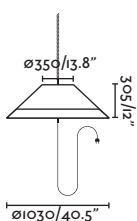

Saigon W100 Portable
Nahrang

71584-08 ● **Structure** Dark Grey
● **Shade** Brown
● **Diffuser** Opal **819,40€**

Saigon W70 Portable
Nahrang

71584-07 ● **Structure** Dark Grey
● **Shade** Brown
● **Diffuser** Opal **670,20€**

Saigon T70 Portable
Nahrang

71584-05 ● **Structure** Dark Grey
● **Shade** Cream
● **Diffuser** Opal **547,20€**
71584-06 ● **Structure** Dark Grey
● **Shade** Brown
● **Diffuser** Opal **547,20€**

Material	Structure Aluminium
	Shade Synthetic Wicker
	Diffuser PEMD
Light Source	1 E27 LED A60 max. 15W
Bulb incl.	No
Recom. Bulb	17463
Class	II
Cable	3m

Material	Structure Aluminium
	Shade Synthetic Wicker
	Diffuser PEMD
Light Source	1 E27 LED A60 max. 15W
Bulb incl.	No
Recom. Bulb	17463
Class	II
Cable	3m

Material	Structure Aluminium
	Shade Textilene
	Diffuser PEMD
Light Source	1 E27 LED A60 max. 15W
Bulb incl.	No
Recom. Bulb	17463
Class	II
Cable	3m

Floor
54

Floor
54

Suspended
280

Spike
250

Floor
56

Suspended
282

Spike
250