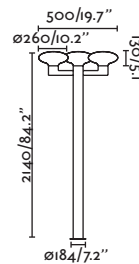

Blubs 2L
Estudi Ribaudí

IP44

Blubs 3L
Estudi Ribaudí

IP44

Material	Structure Aluminium
	Diffuser PMMA
Light Source	2 E27 LED T45 max. 15W
Bulb incl.	No
Recom. Bulb	17437
Class	I

Material	Structure Aluminium
	Diffuser PMMA
Light Source	3 E27 LED T45 max. 15W
Bulb incl.	No
Recom. Bulb	17437
Class	I