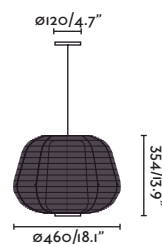

Nara Fixed S
Carrasquet

IP54

72109-155	Shade Beige Diffuser Opal	461,70€
72109-156	Shade Black Diffuser Opal	461,70€
72109-157	Shade Rust Brown Diffuser Opal	461,70€

Material	Structure Stainless Steel Shade Steel Diffuser PEMD
Light Source	1 E27 LED A60 max. 12W
Bulb incl.	No
Recom. Bulb	17070
Class	II
Cable	1.2m

Nara Fixed M
Carrasquet

IP54

72110-155	Structure Beige Diffuser Opal	481,20€
72110-156	Structure Matt Black Diffuser Opal	481,20€
72110-157	Structure Rust Brown Diffuser Opal	481,20€

Material	Structure Steel Diffuser PEMD
Light Source	1 E27 LED A60 max. 12W
Bulb incl.	No
Recom. Bulb	17070
Class	II

Nara Pendant
Carrasquet

IP65

72104-155	Structure Beige Diffuser Opal	422,90€
72104-156	Structure Matt Black Diffuser Opal	422,90€
72104-157	Structure Rust Brown Diffuser Opal	422,90€

Material	Structure Steel Diffuser PEMD
Light Source	1 E27 LED A60 max. 12W
Bulb incl.	No
Recom. Bulb	17070
Class	II
Cable	1.2m

Portable
32

Floor
32