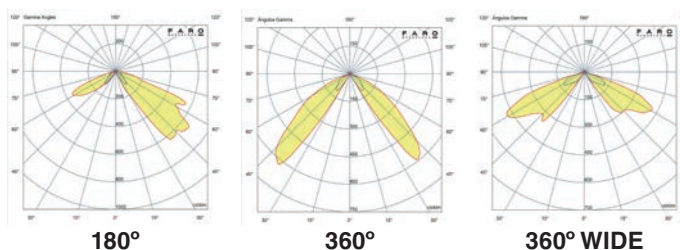

Power	Light Source	CCT	Lumen Output	Voltage (V/Hz)	Lens	
751100	20W	873lm	COB LED	2700K	100V-240V/50/60Hz	360°	580,90€
751100C	20W	873lm	COB LED	2700K	220V-240V/50/60Hz	360°	700,10€
751100D	20W	873lm	COB LED	2700K	220V-240V/50/60Hz	360°	630,20€
751101	20W	1098lm	COB LED	2700K	100V-240V/50/60Hz	360 WIDE°	580,90€
751101C	20W	1098lm	COB LED	2700K	220V-240V/50/60Hz	360 WIDE°	700,10€
751101D	20W	1098lm	COB LED	2700K	220V-240V/50/60Hz	360 WIDE°	630,20€
751102	20W	855lm	COB LED	2700K	100V-240V/50/60Hz	180°	590,50€
751102C	20W	855lm	COB LED	2700K	220V-240V/50/60Hz	180°	709,60€
751102D	20W	855lm	COB LED	2700K	220V-240V/50/60Hz	180°	639,70€
751110	20W	900lm	COB LED	3000K	100V-240V/50/60Hz	360°	580,80€
751110C	20W	900lm	COB LED	3000K	220V-240V/50/60Hz	360°	700,10€
751110D	20W	900lm	COB LED	3000K	220V-240V/50/60Hz	360°	630,20€
751111	20W	1680lm	COB LED	3000K	100V-240V/50/60Hz	360 WIDE°	580,90€
751111C	20W	1132lm	COB LED	3000K	220V-240V/50/60Hz	360 WIDE°	700,10€
751111D	20W	1132lm	COB LED	3000K	220V-240V/50/60Hz	360 WIDE°	630,20€
751112	20W	963lm	COB LED	3000K	100V-240V/50/60Hz	180°	590,50€
751112C	20W	881lm	COB LED	3000K	220V-240V/50/60Hz	180°	709,60€
751112D	20W	881lm	COB LED	3000K	220V-240V/50/60Hz	180°	639,70€
751120	20W	927lm	COB LED	4000K	100V-240V/50/60Hz	360°	580,90€
751120C	20W	927lm	COB LED	4000K	220V-240V/50/60Hz	360°	700,10€
751120D	20W	927lm	COB LED	4000K	220V-240V/50/60Hz	360°	630,20€
751121	20W	1166lm	COB LED	4000K	100V-240V/50/60Hz	360 WIDE°	580,90€
751121C	20W	1166lm	COB LED	4000K	220V-240V/50/60Hz	360 WIDE°	700,10€
751121D	20W	1166lm	COB LED	4000K	220V-240V/50/60Hz	360 WIDE°	630,20€
751122	20W	907lm	COB LED	4000K	100V-240V/50/60Hz	180°	590,50€
751122C	20W	907lm	COB LED	4000K	220V-240V/50/60Hz	180°	709,60€
751122D	20W	907lm	COB LED	4000K	220V-240V/50/60Hz	180°	639,70€