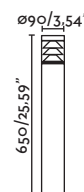

Plim 1

IP65 incl.

71299 ● Structure Dark Grey
● Diffuser Transparent 152,50€

Plim 2

IP65 incl.

71300 ● Structure Dark Grey
● Diffuser Opal 152,50€

Plim 3

IP65 incl.

71301 ● Structure Dark Grey
● Diffuser Transparent 152,50€

Material	Structure Aluminium
	Diffuser PC
Power	10W
Lumen Output	508lm
Light Source	SMD LED 3000K
Class	I
CRI	>80
Voltage	100V-240V/50/60Hz

Material	Structure Aluminium
	Diffuser PC
Power	10W
Lumen Output	400lm
Light Source	SMD LED 3000K
Class	I
CRI	>80
Voltage	100V-240V/50/60Hz

Material	Structure Aluminium
	Diffuser PC
Power	10W
Lumen Output	478lm
Light Source	SMD LED 3000K
Class	I
CRI	>80
Voltage	100V-240V/50/60Hz