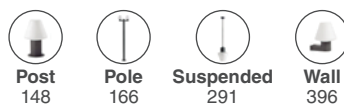

Muffin 559
Àlex & Manel Lluscà

IP44

74434B-04 ● **Structure** Dark Grey
● **Diffuser** Opal 133,10€

Material	Structure Aluminium Diffuser PMMA
Light Source	1 E27 LED T45 max. 15W
Bulb incl.	No
Recom. Bulb	17437
Class	I

Mistu 600
Faro Lab

IP44

74434B-02 ● **Structure** Dark Grey
● **Diffuser** Opal 119,40€

Material	Structure Aluminium Diffuser PMMA
Light Source	1 E27 LED T45 max. 15W
Bulb incl.	No
Recom. Bulb	17437
Class	I