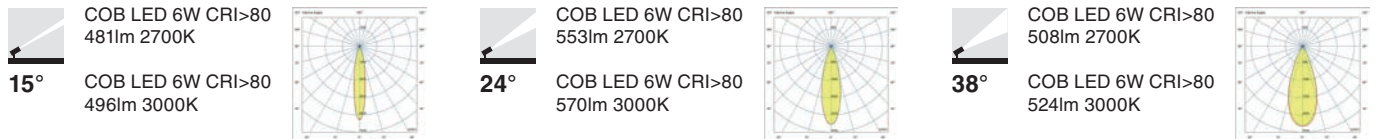

Family	Finish	Color T	Beam Angle
75702- Clap Projector	2 Black	2 2700K	1 15°
	3 White	3 3000K	2 24°
	4 Rust Brown		3 38°

Visor Accessory

75714-2	● Structure Black	5,50€
75714-4	● Structure Rust Brown	5,50€

Optional drivers *Remote drivers

24VDC 6W 220/240V	1-5 units	on/off	IP67	98324026
	1-15 units	on/off	IP67	98324099