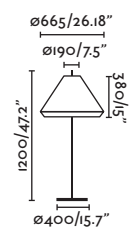

Saigon 1950 C100
Nahtrang

IP65

71569-10	● Structure Dark Grey ● Shade Beige ● Diffuser Opal	1.084,20€
71569-12	● Structure Dark Grey ● Shade Green ● Diffuser Opal	1.084,20€
71569-14	● Structure Dark Grey ● Shade Ochre ● Diffuser Opal	1.084,20€

Material	Structure Aluminium + Concrete Shade PP Diffuser PEMD
Light Source	1 E27 LED A60 max. 15W
Bulb incl.	No
Recom. Bulb	17463
Class	II
Cable	2m

Saigon 1950 C70
Nahtrang

IP65

71569-09	● Structure Dark Grey ● Shade Beige ● Diffuser Opal	821,30€
71569-11	● Structure Dark Grey ● Shade Green ● Diffuser Opal	821,30€
71569-13	● Structure Dark Grey ● Shade Ochre ● Diffuser Opal	821,30€

Material	Structure Aluminium Shade PP Diffuser PEMD
Light Source	1 E27 LED A60 max. 15W
Bulb incl.	No
Recom. Bulb	17463
Class	II
Cable	2m

Saigon 1200 C70
Nahtrang

IP65

71575-09	● Structure Dark Grey ● Shade Beige ● Diffuser Opal	803,90€
71575-11	● Structure Dark Grey ● Shade Green ● Diffuser Opal	803,90€
71575-13	● Structure Dark Grey ● Shade Ochre ● Diffuser Opal	803,90€

Material	Structure Aluminium Shade PP Diffuser PEMD
Light Source	1 E27 LED A60 max. 15W
Bulb incl.	No
Recom. Bulb	17463
Class	II
Cable	2m