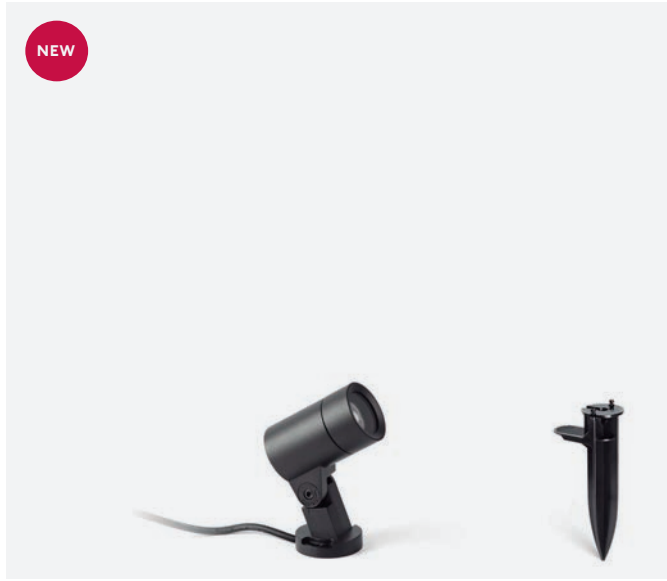

Sau 130 GU10

IP65 IK06 $\uparrow$ 135° $\downarrow$ 20°

71774 ● Structure Black
● Diffuser Transparent 67,30€

Material	Structure Aluminium
	Diffuser Glass
Light Source	1 GU10 LED max. 5W
Bulb incl.	Yes
Recom. Bulb	17334
Class	I