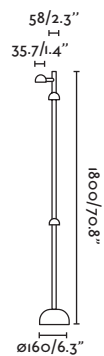

Brot 900 Pole
Yembarastudio

IP65 incl.

71253 **Structure** Black
 Diffuser Opal 281,70€

Material	Structure Aluminium
	Diffuser Glass
Power	2x6W
Lumen Output	2x290lm
Light Source	SMD LED 2700K
Class	I
CRI	>80
Voltage	100V-240V/50/60Hz
Beam angle	80°

reddot winner 2021

Brot 1800 Pole
Yembarastudio

IP65 incl.

71254 **Structure** Black
 Diffuser Opal 453,70€

Material	Structure Aluminium
	Diffuser Glass
Power	3x6W
Lumen Output	3x290lm
Light Source	SMD LED 2700K
Class	I
CRI	>80
Voltage	100V-240V/50/60Hz
Beam angle	80°

reddot winner 2021