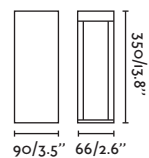

Cerler 350

IP65

IK07

incl.

DIM

71940	● Structure Dark Grey ● Diffuser Transparent	174,10€
71941	● Structure Rust Brown ● Diffuser Transparent	174,10€

Cerler 600

IP65

IK07

incl.

DIM

71942	● Structure Dark Grey ● Diffuser Transparent	221,40€
71943	● Structure Rust Brown ● Diffuser Transparent	221,40€

Til

IP65

IK08

no incl.

70938	● Structure Black ● Diffuser Transparent	154,40€
70939	● Structure Rust Brown ● Diffuser Transparent	154,40€

Material	Structure Aluminium
	Diffuser PC
Power	9W
Lumen Output	427lm
Light Source	SMD LED 2200/ 2700/ 3200/ 4000K
Class	I
CRI	≥80
Voltage	220V-240V

Material	Structure Aluminium
	Diffuser PC
Power	9W
Lumen Output	427lm
Light Source	SMD LED 2200/ 2700/ 3200/ 4000K
Class	I
CRI	≥80
Voltage	220V-240V

Material	Structure Aluminium
	Diffuser Glass
Power	3W
Lumen Output	77lm
Light Source	COB LED 2700K
Class	III
CRI	>90
Voltage	24VDC

Wall
458