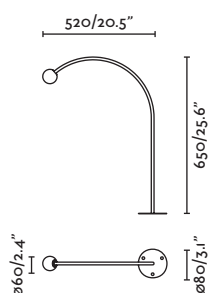

Cuca 300 24V
Faro Lab

IP65 IK06 no incl.

75580 ● Structure Black
● Diffuser Opal 127,50€

Cuca 650 24V
Faro Lab

IP65 IK06 no incl.

75558 ● Structure Black
● Diffuser Opal 170,30€

Cuca 1193 24V
Faro Lab

IP65 IK06 no incl.

75559 ● Structure Black
● Diffuser Opal 190,90€

Material	Structure Stainless Steel
	Diffuser Glass
Power	3W
Lumen Output	154lm
Light Source	COB LED 2700K
Class	III
CRI	>90
Voltage	24VDC
Cable	0.5m

*Drivers info pag. 478

Material	Structure Stainless Steel
	Diffuser Glass
Power	3W
Lumen Output	154lm
Light Source	COB LED 2700K
Class	III
CRI	>90
Voltage	24VDC
Voltage	24V
Cable	0.5m

*Drivers info pag. 478

Material	Structure Stainless Steel
	Diffuser Glass
Power	3W
Lumen Output	154lm
Light Source	COB LED 2700K
Class	III
CRI	>90
Voltage	24VDC
Voltage	24V
Cable	0.5m

*Drivers info pag. 478