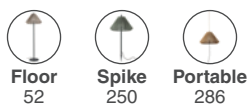

Saigon Fixed S C70
Nahtrang

IP54

71621-09	● Structure Dark Grey ● Shade Beige ● Diffuser Opal	652,80€
71621-11	● Structure Dark Grey ● Shade Green ● Diffuser Opal	652,80€
71621-13	● Structure Dark Grey ● Shade Ochre ● Diffuser Opal	652,80€

Material	Structure Aluminium Shade PP Diffuser PEMD
Light Source	1 E27 LED A60 max. 15W
Bulb incl.	No
Recom. Bulb	17463
Class	II

Saigon Fixed M C70
Nahtrang

IP54

71622-09	● Structure Dark Grey ● Shade Beige ● Diffuser Opal	679,00€
71622-11	● Structure Dark Grey ● Shade Green ● Diffuser Opal	679,00€
71622-13	● Structure Dark Grey ● Shade Ochre ● Diffuser Opal	679,00€

Material	Structure Aluminium Shade PP Diffuser PEMD
Light Source	1 E27 LED A60 max. 15W
Bulb incl.	No
Recom. Bulb	17463
Class	II

Saigon C70
Nahtrang

IP65

71579C-09	● Structure Dark Grey ● Shade Beige ● Diffuser Opal	663,70€
71579C-11	● Structure Dark Grey ● Shade Green ● Diffuser Opal	663,70€
71579C-13	● Structure Dark Grey ● Shade Ochre ● Diffuser Opal	663,70€

Material	Structure Aluminium Shade PP Diffuser PEMD
Light Source	1 E27 LED A60 max. 15W
Bulb incl.	No
Recom. Bulb	17463
Class	II
Cable	1.2m