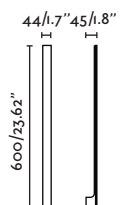

Lime 600

71800 Structure Black
 Diffuser Translucent 167,50€

Material	Structure Aluminium
	Diffuser PMMA
Power	6W
Lumen Output	479/500/531lm
Light Source	SMD LED 2700/ 3000/ 4000K
Class	I
CRI	90
Voltage	220V-240V/50/60Hz

Lime 900

71803 Structure Black
 Diffuser Translucent 215,50€

Material	Structure Aluminium
	Diffuser PMMA
Power	10W
Lumen Output	730/772/816lm
Light Source	SMD LED 2700/ 3000/ 4000K
Class	I
CRI	90
Voltage	220V-240V/50/60Hz