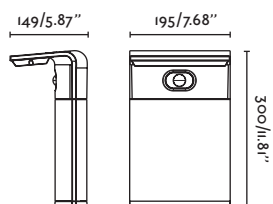

Luma 300
Faro Lab

IP65 IK06 SEA SIDE SUITABLE PIR solar

74457 ● Structure Dark Grey
● Diffuser Transparent 259,00€

Luma 600
Faro Lab

IP65 IK06 SEA SIDE SUITABLE PIR solar

74458 ● Structure Dark Grey
● Diffuser Transparent 301,50€

Material	Structure Aluminium
	Diffuser PC
Power	5W
Lumen Output	525,5lm
Light Source	LED MODULE 3000K
Class	I
CRI	>80
Voltage	100V-240V/50/60Hz
Beam angle	120°
Battery	4/6 Charge

Material	Structure Aluminium
	Diffuser PC
Power	5W
Lumen Output	525,5lm
Light Source	LED MODULE 3000K
Class	I
CRI	>80
Voltage	100V-240V/50/60Hz
Beam angle	120°
Battery	4/6 Charge