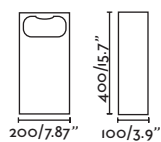

Glint 157
Faro Lab

IP55

IK06

SEA SIDE
SUITABLE

IP68
CONNECTOR

75636 2700K 68lm	● Structure Grey	193,70€
75639 3000K 97lm	● Structure Grey	193,70€

Glint 400
Faro Lab

IP55

IK06

SEA SIDE
SUITABLE

IP68
CONNECTOR

75637 2700K 68lm	● Structure Grey	300,20€
75640 3000K 97lm	● Structure Grey	300,20€

Glint 700
Faro Lab

IP55

IK06

SEA SIDE
SUITABLE

IP68
CONNECTOR

75638 2700K 68lm	● Structure Grey	376,20€
75641 3000K 97lm	● Structure Grey	376,20€

Material	Structure Concrete
	Diffuser Glass
Power	6,5W
Light Source	SMD LED
Class	II
CRI	≥80
Voltage	100V-277V/50/60Hz

Material	Structure Concrete
	Diffuser Glass
Power	6,5W
Light Source	SMD LED
Class	II
CRI	≥80
Voltage	100V-277V/50/60Hz

Material	Structure Concrete
	Diffuser Glass
Power	6,5W
Light Source	SMD LED
Class	II
CRI	≥80
Voltage	100V-277V/50/60Hz