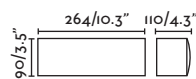

## Alp 130

IP54  incl.

74450 ● Structure Dark Grey  
● Diffuser Opal 141,90€