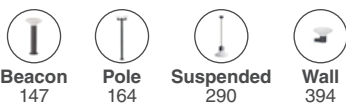

Blubs 240
Estudi Ribaudí

IP44

74433S-03 ● **Structure** Dark Grey
● **Diffuser** Opal 115,80€

Moon 300
Faro Lab

IP44

74433S-01 ● **Structure** Dark Grey
● **Diffuser** Opal 107,80€

Material	Structure Aluminium Diffuser PMMA
Light Source	1 E27 LED T45 max. 15W
Bulb incl.	No
Recom. Bulb	17437
Class	I

Material	Structure Aluminium Diffuser PMMA
Light Source	1 E27 LED T45 max. 15W
Bulb incl.	No
Recom. Bulb	17437
Class	I