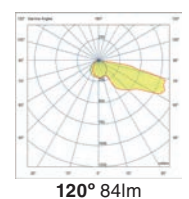

Nase SQ

IP44

70395	● Structure Matt White ● Diffuser Transparent	53,50€
70398	● Structure Dark Grey ● Diffuser Transparent	53,50€

Nase RCT

IP44

70396	● Structure Matt White ● Diffuser Transparent	56,60€
70399	● Structure Dark Grey ● Diffuser Transparent	56,60€

Material	Structure Aluminium Diffuser PC
Power	3W
Lumen Output	109lm
Light Source	SMD LED 3000K
Class	II
CRI	>80
Voltage	220V-240V/50/60Hz
Beam angle	120°
Cut out	92x87x80mm

Material	Structure Aluminium Diffuser PC
Power	3W
Lumen Output	84lm
Light Source	SMD LED 3000K
Class	II
CRI	>80
Voltage	220V-240V/50/60Hz
Beam angle	120°
Cut out	132x90x80mm