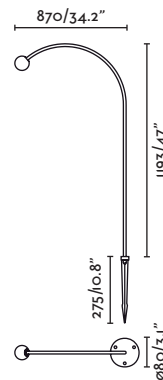

Cuca 300
Faro Lab

IP65 IK06

75583 Driver incl.	● Structure Black ● Diffuser Opal	191,10€
Class	II	
Voltage	220V-240V/50/60Hz	

75581 Driver not incl.*	● Structure Black ● Diffuser Opal	159,10€
Class	III	
Voltage	24VDC	

Material	Structure Stainless Steel Diffuser Glass
Power	3W
Lumen Output	154lm
Light Source	COB LED 2700K
CRI	>90
Cable	0.5m

*Drivers info pag. 478

Cuca 650
Faro Lab

IP65 IK06

75565 Driver incl.	● Structure Black ● Diffuser Opal	233,90€
Class	II	
Voltage	220V-240V/50/60Hz	

75561 Driver not incl.*	● Structure Black ● Diffuser Opal	201,90€
Class	III	
Voltage	24VDC	

Material	Structure Stainless Steel Diffuser Glass
Power	3W
Lumen Output	154lm
Light Source	COB LED 2700K
CRI	>90
Cable	0.5m

*Drivers info pag. 478

Cuca 1193
Faro Lab

IP65 IK06

75566 Driver incl.	● Structure Black ● Diffuser Opal	254,50€
Class	II	
Voltage	220V-240V/50/60Hz	

75562 Driver not incl.*	● Structure Black ● Diffuser Opal	224,50€
Class	III	
Voltage	24VDC	

Material	Structure Stainless Steel Diffuser Glass
Power	3W
Lumen Output	154lm
Light Source	COB LED 2700K
CRI	>90
Cable	0.5m

*Drivers info pag. 478