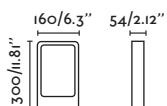

Das 300

IP54 IK09 incl.

75519 **Structure** Dark Grey
Diffuser Transparent 172,20€

Das 650

IP54 IK09 incl.

75520 **Structure** Dark Grey
Diffuser Transparent 201,30€

Material	Structure Aluminium
	Diffuser Glass
Power	8W
Lumen Output	480lm
Light Source	COB LED 3000K
Class	I
CRI	>80
Voltage	100V-240V/50/60Hz
Beam angle	180°

Material	Structure Aluminium
	Diffuser Glass
Power	8W
Lumen Output	480lm
Light Source	COB LED 3000K
Class	I
CRI	>80
Voltage	100V-240V/50/60Hz
Beam angle	180°