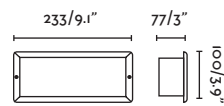

Stripe Grid

IP54 IK07 incl.

72094	● Structure Matt White ● Diffuser Opal	52,30€
72095	● Structure Dark Grey ● Diffuser Opal	52,30€

Material	Structure Aluminium Diffuser PC
Power	5W
Lumen Output	70lm
Light Source	SMD LED 3000K
Class	I
CRI	>80
Voltage	100V-240V/50/60Hz
Cut out	230x89mm

Stripe

IP54 IK07 incl. incl.

72092	● Structure Dark Grey ● Diffuser Opal	51,30€
72093	● Structure Matt White ● Diffuser Opal	50,30€

Material	Structure Aluminium Diffuser PC
Power	5W
Lumen Output	89lm
Light Source	SMD LED 3000K
Class	I
CRI	>80
Voltage	100V-240V/50/60Hz
Cut out	230x89mm