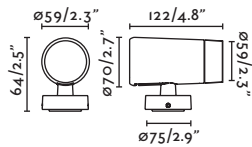

Puk 59

IP65 IK06 incl. SEA SIDE SUITABLE 90°

Material	Structure Aluminium
	Diffuser Glass
Power	12,5W
Lumen Output	339lm
Light Source	COB LED
Class	I
CRI	>80

Family	Finish	Color T	Beam Angle
75302- Puk Projector ø59	2 Black	2 2700K 3 3000K	1 15° 2 30° 3 50°

15° COB LED 12,5W
CRI>80 339lm 2700K
COB LED 12,5W
CRI>80 349lm 3000K