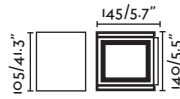

Log

IP54

IK05

Blind

IP65

IK06

Olan

IP65

IK06

70264 ● **Structure** Dark Grey
● **Diffuser** Opal 125,20€

70267 ● **Structure** Matt White
● **Diffuser** Transparent 133,20€

70268 ● **Structure** Rust Brown
● **Diffuser** Transparent 133,20€

70634 ● **Structure** Dark Grey
● **Diffuser** Transparent 133,20€

70269 ● **Structure** Matt White
● **Diffuser** Transparent 128,60€

70270 ● **Structure** Rust Brown
● **Diffuser** Transparent 128,60€

70637 ● **Structure** Dark Grey
● **Diffuser** Transparent 128,60€

Material	Structure Aluminium Diffuser PC
Power	9W
Lumen Output	467lm
Light Source	SMD LED 3000K
Class	I
CRI	>80
Voltage	220V-240V/50/60Hz

Material	Structure Aluminium Diffuser Glass
Power	2x3W
Lumen Output	2x161lm
Light Source	COB LED 3000K
Class	I
CRI	>80
Voltage	220V-240V/50/60Hz

Material	Structure Aluminium Diffuser Glass
Power	2x3W
Lumen Output	2x127lm
Light Source	COB LED 3000K
Class	I
CRI	>80
Voltage	220V-240V/50/60Hz