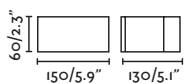

Alp 130

IP54 incl.

74450 ● Structure Dark Grey
● Diffuser Opal 141,90€

Axel

IP65 incl.

71273 ● Structure Dark Grey
● Diffuser Transparent 93,50€

Takua

IP65 incl.

71277 ● Structure Dark Grey
● Diffuser Opal 127,50€
71308 ● Structure Matt White
● Diffuser Opal 127,50€
71309 ● Structure Rust Brown
● Diffuser Opal 127,50€

Material	Structure Aluminium
	Diffuser PC
Power	8W
Lumen Output	389lm
Light Source	SMD LED 3000K
Class	I
CRI	>80
Voltage	100V-240V/50/60Hz

Material	Structure Aluminium
	Diffuser Glass
Power	6W
Lumen Output	428lm
Light Source	COB LED 3000K
Class	I
CRI	>80
Voltage	220V-240V/50/60Hz

Material	Structure Aluminium
	Diffuser Glass
Power	10W
Lumen Output	522lm
Light Source	SMD LED 3000K
Class	I
CRI	>80
Voltage	100V-240V/50/60Hz