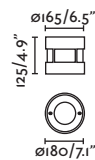

Suria 120

IP67 IK08 incl. SEA SIDE SUITABLE incl.

70588 24° 319lm	●● Structure Satin Stainless + Matt Black ● Diffuser Transparent	121,10€
70592N 60° 272lm	●● Structure Satin Stainless + Matt Black ● Diffuser Transparent	121,10€

Material	Structure Stainless Steel 316L + Aluminium
	Diffuser Glass
Power	3W
Light Source	COB LED 3000K
Class	I
CRI	>80
Voltage	100V-240V/50/60Hz
Cut out (mm)	ø100x95mm
Resistance	1000Kg

Suria 180

IP67 IK08 incl. SEA SIDE SUITABLE incl.

70589 24° 981lm	●● Structure Satin Stainless + Matt Black ● Diffuser Transparent	233,90€
70593N 60° 1144lm	●● Structure Satin Stainless + Matt Black ● Diffuser Transparent	233,90€

Material	Structure Stainless Steel 316L + Aluminium
	Diffuser Glass
Power	12W
Light Source	COB LED 3000K
Class	I
CRI	>80
Voltage	100V-240V/50/60Hz
Cut out (mm)	ø165x125mm
Resistance	1000Kg