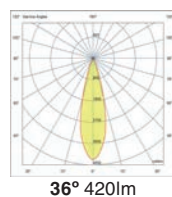

Grund 80

IP67 no incl. SEA SIDE SUITABLE incl.

70731 3000K 420lm	●● Structure Anodized Black + Anodized Black ● Diffuser Transparent	146,00€
70736 2700K 191lm	●● Structure Anodized Black ● Diffuser Transparent	146,00€
70728 3000K 272lm	●● Structure Satin Stainless + Matt Black ● Diffuser Transparent	146,00€
70734 2700K 191lm	●● Structure Satin Stainless ● Diffuser Transparent	146,00€

Material	Structure Stainless Steel 316L + Aluminium
	Diffuser Glass
Power	7W
Light Source	COB LED
Class	III
CRI	>90
Beam angle	36°
Cut out	ø60mm
Resistance	1000Kg

*Drivers info pag. 478

Grund 92

IP67 no incl. SEA SIDE SUITABLE incl.

70732 3000K 640lm	●● Structure Anodized Black + Matt Black ● Diffuser Transparent	177,60€
70729 3000K 640lm	●● Structure Satin Stainless + Matt Black ● Diffuser Transparent	177,60€

Material	Structure Stainless Steel 316L + Aluminium
	Diffuser Glass
Power	13W
Light Source	COB LED
Class	III
CRI	>90
Beam angle	36°
Cut out	ø68mm
Resistance	1000Kg

*Drivers info pag. 478