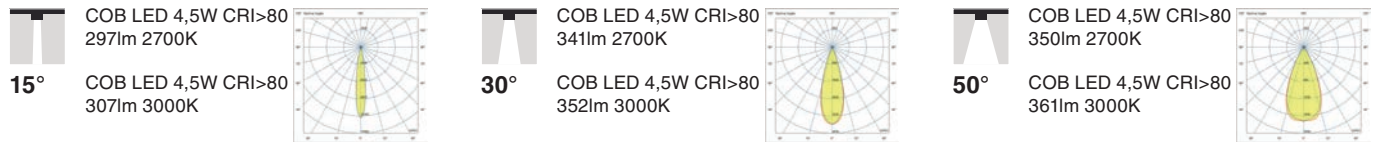

Family	Finish	Color T	Beam Angle
75304- Puk Ceiling $\varnothing 58$ 4.5W	1 White	2 2700K	1 15°
	2 Black	3 3000K	2 30°
			3 50°