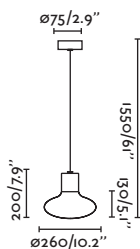

Blubs
Estudi Ribaudí

IP44

Material	Structure Aluminium
	Diffuser PMMA
Light Source	1 E27 LED T45 max. 15W
Bulb incl.	No
Recom. Bulb	17437
Class	I

Muffin
Àlex & Manel Llusca

IP44

Material	Structure Aluminium
	Diffuser PMMA
Light Source	1 E27 LED T45 max. 15W
Bulb incl.	No
Recom. Bulb	17437
Class	I