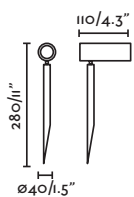

Seth 280

IP44 IK06 incl. 180° 355°

70227 ● Structure Matt Black
● Diffuser Transparent 89,60€

Seth 600

IP44 IK06 incl. 180° 355°

70226 ● Structure Matt Black
● Diffuser Transparent 99,60€

Material	Structure Aluminium
	Diffuser PMMA
Power	6W
Lumen Output	375lm
Light Source	SMD LED 2700K
Class	II
CRI	>80
Voltage	100V-240V/50/60Hz
Beam angle	40°
Cable	2m

Material	Structure Aluminium
	Diffuser PMMA
Power	6W
Lumen Output	375lm
Light Source	SMD LED 2700K
Class	II
CRI	>80
Voltage	100V-240V/50/60Hz
Beam angle	40°
Cable	2m