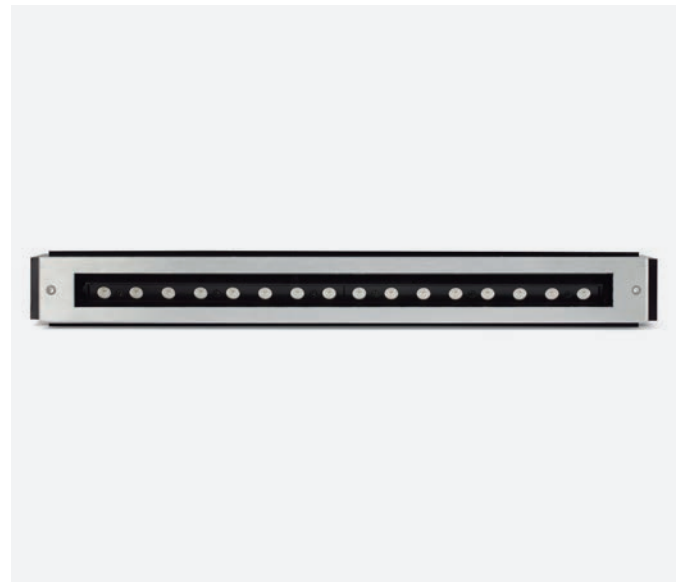

Falls 500 Orientable

IP67

IK09

71733	● Structure Satin Stainless ● Diffuser Transparent	410,00€

Material	Structure Stainless Steel 316L
	Diffuser Glass
Power	12W
Light Source	SMD LED
Class	III
CRI	≥90
Voltage	24VDC
Cut out	520x53x100mm
Resistance	1000Kg

*Drivers info pag. 478

Material	Structure Stainless Steel 316L
	Diffuser Glass
Power	16W
Lumen Output	1413lm
Light Source	SMD LED 3000K
Class	III
CRI	≥90
Voltage	24VDC
Beam angle	30x60°
Cut out	520x53x100mm
Resistance	1000Kg

*Drivers info pag. 478

30x60° 1413lm