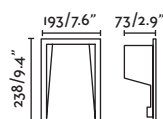

Soun 105

IP65

IK06

incl.

incl.

70833	● Structure Dark Grey ● Diffuser Transparent	106,20€
70834	● Structure Matt White ● Diffuser Transparent	106,20€

Material	Structure Aluminium Diffuser Glass
Power	4,5W
Lumen Output	200lm
Light Source	SMD LED 3000K
Class	I
CRI	>80
Voltage	100V-240V/50/60Hz
Beam angle	120°
Cut out	220x950x655mm

Soun 193

IP65

IK06

incl.

incl.

70900	● Structure Dark Grey ● Diffuser Transparent	140,30€
70901	● Structure Matt White ● Diffuser Transparent	140,30€

Material	Structure Aluminium Diffuser Glass
Power	8W
Lumen Output	630lm
Light Source	SMD LED 3000K
Class	I
CRI	>80
Voltage	100V-240V/50/60Hz
Beam angle	120°
Cut out	183x225x70mm

Til

IP65

IK01

no incl.

incl.

70928	● Structure Black ● Diffuser Transparent	69,50€
70929	● Structure Rust Brown ● Diffuser Transparent	69,50€
70927	● Structure White ● Diffuser Transparent	69,50€

Material	Structure Aluminium Diffuser Glass
Power	3W
Lumen Output	77lm
Light Source	COB LED 2700K
Class	III
CRI	>90
Voltage	24VDC
Cut out	37x96mm