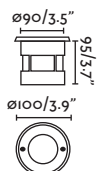

Led18 R

IP67 IK08 incl. SEA SIDE SUITABLE incl.

71498N ● Structure Satin Stainless
● Diffuser Opal 104,90€

Led18 SQ

IP67 IK08 incl. SEA SIDE SUITABLE incl.

71499N ● Structure Satin Stainless
● Diffuser Opal 121,90€

Material	Structure Stainless Steel 316L + Aluminium
	Diffuser Glass
Power	3W
Lumen Output	51lm
Light Source	SMD LED 3000K
Class	I
CRI	>80
Voltage	220V-240V/50/60Hz
Cut out	ø90x65mm
Resistance	1000Kg

Material	Structure Stainless Steel 316L + Aluminium
	Diffuser Glass
Power	3W
Lumen Output	192lm
Light Source	SMD LED 3000K
Class	I
CRI	>80
Voltage	220V-240V/50/60Hz
Cut out	80x70x80mm
Resistance	1000Kg