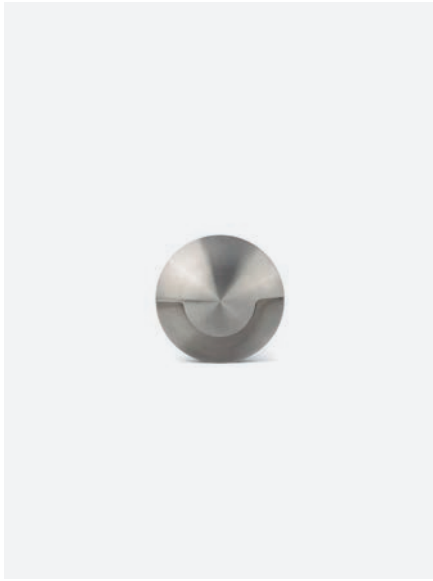

Kane 1

IP67 no incl. SEA SIDE SUITABLE
incl.

70660 3000K 18,7lm	● Structure Satin Stainless ● Diffuser Opal	39,60€
70660W 2700K 18,7lm	● Structure Satin Stainless ● Diffuser Transparent	39,60€

Material	Structure Stainless Steel 316L
	Diffuser Glass
Power	3W
Light Source	COB LED
Class	III
CRI	>80
Voltage	24VDC
Beam angle	120°
Cut out	ø40mm
Resistance	1000Kg

*Drivers info pag. 478