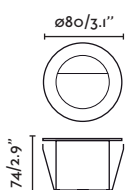

Grund 80 Wallwasher

IP67

IK07

SEA SIDE
SUITABLE

70856 2700K 221lm	● Structure Black ● Diffuser Transparent	149,20€
70858 3000K 411lm	● Structure Black ● Diffuser Transparent	188,80€
70855 2700K 214lm	● Structure Brushed Stainless Steel ● Diffuser Transparent	149,20€
70857 3000K 400lm	● Structure Brushed Stainless Steel ● Diffuser Transparent	188,80€

Material	Structure Aluminium Diffuser Glass
Power	7W
Light Source	LED MODULE
Class	III
CRI	92
Voltage	24VDC
Cut out	60mm
Resistance	1000Kg

*Drivers info pag. 478

Grund 92 Wallwasher

IP67

IK07

SEA SIDE
SUITABLE

70860 2700K 221lm	● Structure Black ● Diffuser Transparent	149,20€
70862 3000K 411lm	● Structure Black ● Diffuser Transparent	188,80€
70859 2700K 214lm	● Structure Brushed Stainless Steel ● Diffuser Transparent	149,20€
70861 3000K 400lm	● Structure Brushed Stainless Steel ● Diffuser Transparent	188,80€

Material	Structure Aluminium Diffuser Glass
Power	13W
Light Source	LED MODULE
Class	III
CRI	92
Voltage	24VDC
Cut out	68mm
Resistance	1000Kg

*Drivers info pag. 478