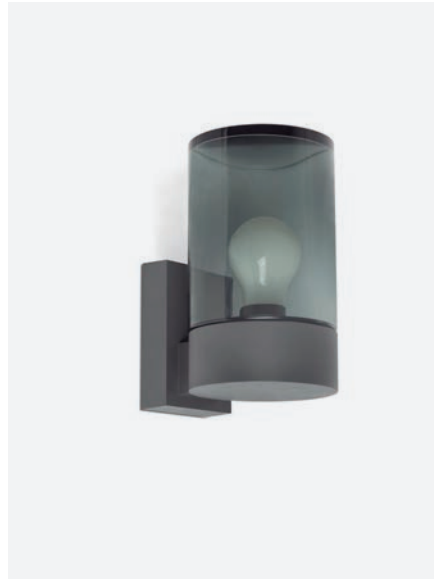

Kila Wall

IP65

71743 ● Structure Dark Grey
● Diffuser Transparent 146,00€

71744 ● Structure Dark Grey
● Diffuser Smoked 164,50€

71745 ● Structure Dark Grey
● Diffuser Amber 164,50€

Material	Structure Aluminium
	Diffuser Glass
Light Source	1 E27 LED A60 max. 15W
Bulb incl.	No
Recom. Bulb	17463
Class	I