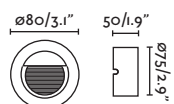

Racing

IP44

70403 **Structure** Dark Grey
 Diffuser Transparent 40,20€

Carter

IP44

70402 **Structure** Dark Grey
 Diffuser Transparent 40,20€

Material	Structure Aluminium
	Diffuser PC
Power	1W
Lumen Output	18lm
Light Source	SMD LED 4000K
Class	II
CRI	>80
Voltage	220V-240V/50/60Hz
Beam angle	45°
Cut out	ø76mm

Material	Structure Aluminium
	Diffuser PC
Power	1W
Lumen Output	18lm
Light Source	SMD LED 4000K
Class	II
CRI	>80
Voltage	220V-240V/50/60Hz
Beam angle	45°
Cut out	ø76mm