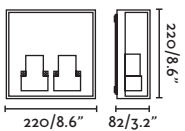

Pomo

IP65 IK06

71306 ● **Structure** Dark Grey
● **Diffuser** Transparent 105,70€

Material	Structure Aluminium
	Diffuser Glass
Light Source	2 E27 LED A60 max. 15W
Bulb incl.	No
Recom. Bulb	17426
Class	I

Pivot

IP65 IK06 incl.

71305 ● **Structure** Dark Grey
● **Diffuser** Opal 122,90€

Material	Structure Aluminium
	Diffuser Glass
Power	10W
Lumen Output	500lm
Light Source	SMD LED 3000K
Class	I
CRI	>80
Voltage	100V-240V/50/60Hz