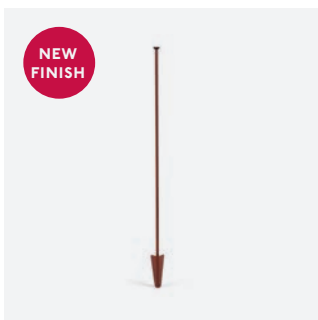

75708-2 ● Black 32,10€
75708-4 ● Rust Brown 32,10€

Spike 630