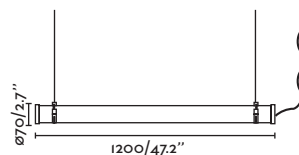

**Scuba Canopy Accessory**  
 75755  **Matt Black** 26,90€  
**Material** **Structure** Aluminium

outdoor

Suspended

302

**OUTDOOR**

**LIGHTING**