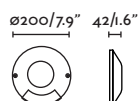

Loth 1L

IP67

IK10

70285 ● Structure Matt Black
● Diffuser Opal 122,80€

Loth 2L

IP67

IK10

70286 ● Structure Matt Black
● Diffuser Opal 134,00€

Loth 4L

IP67

IK10

70287 ● Structure Matt Black
● Diffuser Opal 150,80€

Material	Structure Aluminium
	Diffuser PC
Power	6W
Lumen Output	210lm
Light Source	COB LED 3000K
Class	I
CRI	>80
Voltage	220V-240V/50/60Hz
Resistance	2000Kg

Material	Structure Aluminium
	Diffuser PC
Power	11,5W
Lumen Output	406lm
Light Source	COB LED 3000K
Class	I
CRI	>80
Voltage	220V-240V/50/60Hz
Resistance	2000Kg

Material	Structure Aluminium
	Diffuser PC
Power	13,5W
Lumen Output	472lm
Light Source	COB LED 3000K
Class	I
CRI	>80
Voltage	220V-240V/50/60Hz
Resistance	2000Kg