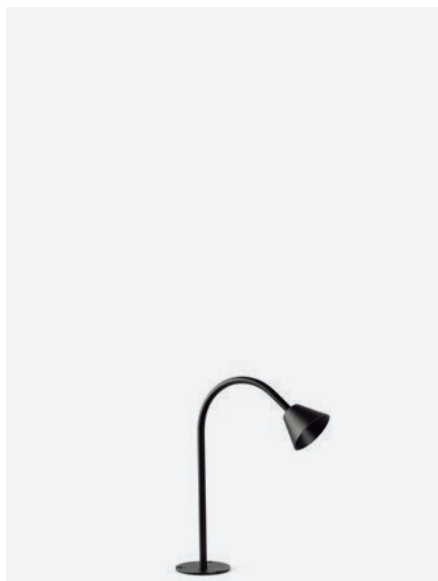

Lily 300 24V
Faro Lab

IP65 IK06 no incl.