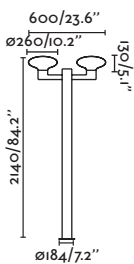

Blubs 2L
Estudi Ribaudí

IP44

Blubs 3L
Estudi Ribaudí

IP44

Material	Structure Aluminium
	Diffuser PMMA
Light Source	2 E27 LED T45 max. 15W
Bulb incl.	No
Recom. Bulb	17437
Class	I

Material	Structure Aluminium
	Diffuser PMMA
Light Source	3 E27 LED T45 max. 15W
Bulb incl.	No
Recom. Bulb	17437
Class	I