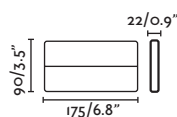

Aday 113

IP54

IK10

70644	● Structure Matt White ● Diffuser Opal	97,70€
70645	● Structure Dark Grey ● Diffuser Opal	97,70€

Aday 175

IP54

IK10

70646	● Structure Matt White ● Diffuser Opal	129,00€
70647	● Structure Dark Grey ● Diffuser Opal	129,00€

Kaula 100

IP44

70405	● Structure Satin Stainless ● Diffuser Opal	116,10€

Material	Structure Aluminium
	Diffuser Glass
Power	2x3W
Lumen Output	2x279lm
Light Source	SMD LED 3000K
Class	I
CRI	>80
Voltage	220V-240V/50/60Hz

Material	Structure Aluminium
	Diffuser Glass
Power	2x6,5W
Lumen Output	2x508lm
Light Source	SMD LED 3000K
Class	I
CRI	>80
Voltage	220V-240V/50/60Hz

Material	Structure Stainless Steel 316L
	Diffuser PMMA
Power	2x4,5W
Lumen Output	2x400lm
Light Source	SMD LED 3000K
Class	I
CRI	>80
Voltage	220V-240V/50/60Hz