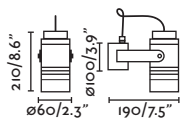

Lit

IP54 IK06 $\angle 270^\circ$

70260 ● Structure Dark Grey
● Diffuser Transparent 79,10€

Foc 150

IP65 incl. $\angle 135^\circ$

70156 ● Structure Dark Grey
● Diffuser Transparent 170,30€

Foc 580

IP65 incl. $\angle 135^\circ$

70157 ● Structure Dark Grey
● Diffuser Transparent 181,40€

Material	Structure Aluminium
	Diffuser Glass
Light Source	1 GU10 LED PAR16 max. 8W
Bulb incl.	No
Recom. Bulb	17333
Class	I

Material	Structure Aluminium
	Diffuser Glass
Power	16W
Lumen Output	1105lm
Light Source	COB LED 3000K
Class	I
CRI	>80
Voltage	220V-240V/50/60Hz
Beam angle	36°

Material	Structure Aluminium
	Diffuser Glass
Power	16W
Lumen Output	1105lm
Light Source	COB LED 3000K
Class	I
CRI	>80
Voltage	220V-240V/50/60Hz
Beam angle	36°