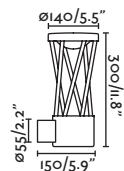

Block 135
Àlex & Manel Llusçà

IP65 IK06 SEA SIDE SUITABLE

Material	Structure Concrete
	Diffuser Glass
Light Source	1 E27 LED G45 max. 15W
Bulb incl.	No
Recom. Bulb	17462
Class	I

Twist Wall
Estudi Ribaudí

IP65 incl.

Material	Structure Aluminium
	Diffuser PC
Power	10W
Lumen Output	500lm
Light Source	SMD LED 3000K
Class	I
CRI	>80
Voltage	100V-240V/50/60Hz