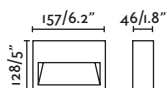

Grada 157

IP54

IK10

70906	● Structure Dark Grey ● Diffuser Opal	92,90€
70907	● Structure Rust Brown ● Diffuser Opal	94,60€

Grada 250

IP54

IK10

70908	● Structure Dark Grey ● Diffuser Opal	120,10€
70909	● Structure Rust Brown ● Diffuser Opal	122,40€

Grada 600

IP54

IK10

70910	● Structure Dark Grey ● Diffuser Opal	199,70€

Material	Structure Aluminium
	Diffuser Glass
Power	3W
Lumen Output	43lm
Light Source	SMD LED 3000K
Class	I
CRI	>80
Voltage	220V-240V/50/60Hz

Material	Structure Aluminium
	Diffuser Glass
Power	6W
Lumen Output	97lm
Light Source	SMD LED 3000K
Class	I
CRI	>80
Voltage	220V-240V/50/60Hz

Material	Structure Aluminium
	Diffuser Glass
Power	12W
Lumen Output	230lm
Light Source	SMD LED 3000K
Class	I
CRI	>80
Voltage	220V-240V/50/60Hz