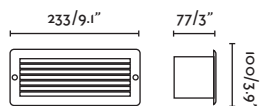

Stripe Grid

IP54 IK07 incl.

72094	● Structure Matt White ● Diffuser Opal	52,30€
72095	● Structure Dark Grey ● Diffuser Opal	52,30€

Material	Structure Aluminium Diffuser PC
Power	5W
Lumen Output	70lm
Light Source	SMD LED 3000K
Class	I
CRI	>80
Voltage	100V-240V/50/60Hz
Cut out	230x89mm

Stripe

IP54 IK07 incl. incl.

72092	● Structure Dark Grey ● Diffuser Opal	51,30€
72093	● Structure Matt White ● Diffuser Opal	50,30€

Material	Structure Aluminium Diffuser PC
Power	5W
Lumen Output	89lm
Light Source	SMD LED 3000K
Class	I
CRI	>80
Voltage	100V-240V/50/60Hz
Cut out	230x89mm