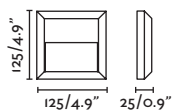

Grant R

IP65

IK10

SEA SIDE
SUITABLE

70656 ● Structure Dark Grey 45,50€
● Diffuser Transparent

Material	Structure ABS
	Diffuser PC
Power	1W
Lumen Output	65lm
Light Source	SMD LED 3000K
Class	II
CRI	>80
Voltage	100V-240V/50/60Hz
Beam angle	120°

Grant SQ

IP65

IK10

SEA SIDE
SUITABLE

70655 ● Structure Dark Grey 45,50€
● Diffuser Transparent

Material	Structure ABS
	Diffuser PC
Power	1W
Lumen Output	65lm
Light Source	SMD LED 3000K
Class	II
CRI	>80
Voltage	100V-240V/50/60Hz
Beam angle	120°

Path

IP44

IK06

70501 ● Structure Matt White 100,00€
● Diffuser Transparent

70508 ● Structure Dark Grey 100,00€
● Diffuser Transparent

Material	Structure Aluminium
	Diffuser PC
Power	9W
Lumen Output	590lm
Light Source	SMD LED 3000K
Class	I
CRI	>80
Voltage	220V-240V/50/60Hz