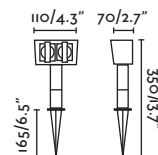

Tono

IP44

Garten Lampholder

IP54/44

Garten Plug

IP44

Material	Structure Aluminium
	Diffuser Glass
Light Source	1 GU10 LED PAR16 max. 8W
Bulb incl.	No
Recom. Bulb	17334
Class	I
Cable	2m

Material	Structure ABS
Light Source	1 E27 LED PAR38 max. 15W
Bulb incl.	No
Recom. Bulb	17400
Class	II
Cable	2.5m

Material	Structure ABS
Light Source	max. 3520W
Bulb incl.	Yes
Class	I
Cable	2.5m