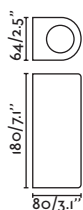

Estela 1L

IP65

70322	● Structure Black ● Diffuser Transparent	79,90€
70324	● Structure Rust Brown ● Diffuser Transparent	79,90€
70323	● Structure White ● Diffuser Transparent	79,90€

Material	Structure Aluminium Diffuser Glass
Light Source	1 GU10 LED max. 5W
Bulb incl.	No
Recom. Bulb	17334
Class	I

Estela 2L

IP65

70327	● Structure Black ● Diffuser Transparent	91,50€
70329	● Structure Rust Brown ● Diffuser Transparent	91,50€
70328	● Structure White ● Diffuser Transparent	91,50€

Material	Structure Aluminium Diffuser Glass
Light Source	2 GU10 LED max. 5W
Bulb incl.	No
Recom. Bulb	17334
Class	I