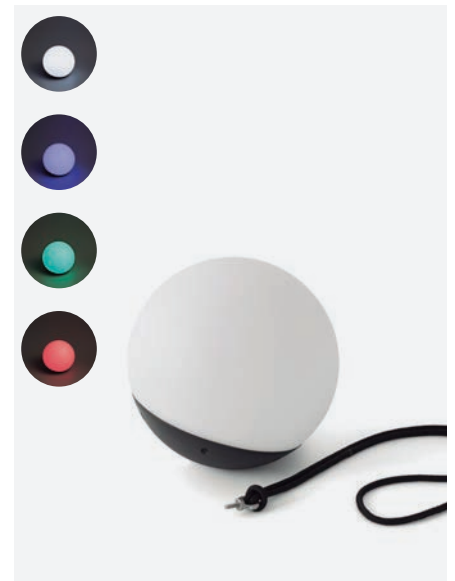

Voila

71565	● Structure Matt Black ● Diffuser Opal	64,70€

Material	Structure ABS Diffuser PEMD
Power	2W
Lumen Output	50lm
Light Source	RGB LED 3000K
Class	III
Voltage	5VDC
Battery	4 Charge Max. 7 Worktime