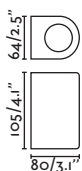

Estela 1L

IP65

70322	● Structure Black ● Diffuser Transparent	79,90€
70324	● Structure Rust Brown ● Diffuser Transparent	79,90€
70323	● Structure White ● Diffuser Transparent	79,90€

Material	Structure Aluminium Diffuser Glass
Light Source	1 GU10 LED max. 5W
Bulb incl.	No
Recom. Bulb	17334
Class	I

Estela 2L

IP65

70327	● Structure Black ● Diffuser Transparent	91,50€
70329	● Structure Rust Brown ● Diffuser Transparent	91,50€
70328	● Structure White ● Diffuser Transparent	91,50€

Material	Structure Aluminium Diffuser Glass
Light Source	2 GU10 LED max. 5W
Bulb incl.	No
Recom. Bulb	17334
Class	I