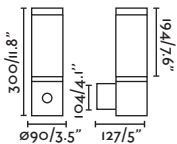

outdoor

Surface

**Blubs Wall**  
Estudi Ribaudí

IP44

74432A-03 ● Structure Dark Grey  
● Diffuser Opal 114,40€

**Muffin Wall**  
Àlex & Manel Lluscà

IP44

74432A-04 ● Structure Dark Grey  
● Diffuser Opal 105,50€