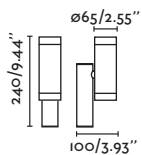

outdoor

Surface

**Steps 2L**  
Estudi Ribaudí

IP44 IK06

75500	● Structure Matt White ● Diffuser Transparent	69,50€
75501	● Structure Dark Grey ● Diffuser Transparent	69,50€

<b>Material</b>	Structure Aluminium Diffuser Glass
<b>Light Source</b>	2 GU10 LED PAR16 max. 8W
<b>Bulb incl.</b>	No
<b>Recom. Bulb</b>	17333
<b>Class</b>	I