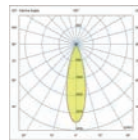

24° COB LED 6W CRI>80 553lm 2700K
COB LED 6W CRI>80 570lm 3000K