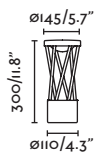

Twist 300
Estudi Ribaudí

IP65 incl.

71286 **Structure** Dark Grey
 Diffuser Opal 177,10€

Twist 500
Estudi Ribaudí

IP65 incl.

71287 **Structure** Dark Grey
 Diffuser Opal 214,30€

Material	Structure Aluminium
	Diffuser PC
Power	10W
Lumen Output	527lm
Light Source	SMD LED 3000K
Class	I
CRI	>80
Voltage	100V-240V/50/60Hz

Material	Structure Aluminium
	Diffuser PC
Power	10W
Lumen Output	527lm
Light Source	SMD LED 3000K
Class	I
CRI	>80
Voltage	100V-240V/50/60Hz