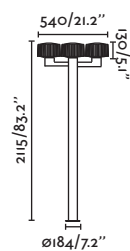

Muffin 2L

Àlex & Manel Llusçà

IP44

74435F2-04 ● Structure Dark Grey
● Diffuser Opal 538,60€

Muffin 3L

Àlex & Manel Llusçà

IP44

74436F3-04 ● Structure Dark Grey
● Diffuser Opal 623,70€

Material	Structure Aluminium Diffuser PMMA
Light Source	2 E27 LED T45 max. 15W
Bulb incl.	No
Recom. Bulb	17437
Class	I

Material	Structure Aluminium Diffuser PMMA
Light Source	3 E27 LED T45 max. 15W
Bulb incl.	No
Recom. Bulb	17437
Class	I