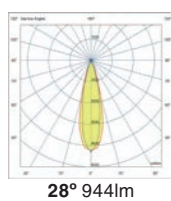

Slot 200
Lucid Product Design

70035 ● Structure Black
● Diffuser Transparent 169,20€

Slot 500
Lucid Product Design

70036 ● Structure Black
● Diffuser Transparent 185,00€

Material	Structure Aluminium
	Diffuser Glass
Power	13W
Lumen Output	944lm
Light Source	COB LED 3000K
Class	I
CRI	>80
Voltage	100V-240V/50/60Hz
Beam angle	28°

Material	Structure Aluminium
	Diffuser Glass
Power	13W
Lumen Output	944lm
Light Source	COB LED 3000K
Class	I
CRI	>80
Voltage	100V-240V/50/60Hz
Beam angle	28°

Slot Visor Accessory	
70039	● Black 17,30€
Material	Structure Aluminium