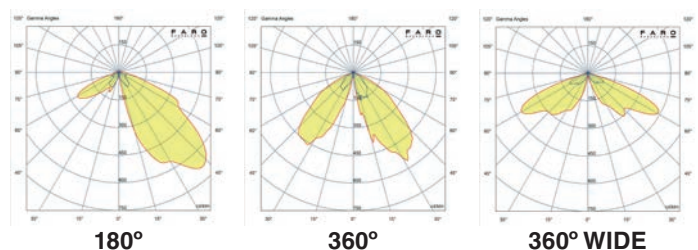

	Power	Light Source	CCT	Lumen Output	Voltage (V/Hz)	Lens	
751200	38W	2641lm	COB LED	2700K	100V-240V/50/60Hz	360°	1.577,80€
751200C	38W	2641lm	COB LED	2700K	220V-240V/50/60Hz	360°	1.691,30€
751200D	38W	2641lm	COB LED	2700K	220V-240V/50/60Hz	360°	1.621,40€
751201	38W	2581lm	COB LED	2700K	100V-240V/50/60Hz	360 WIDE°	1.577,80€
751201C	38W	2581lm	COB LED	2700K	220V-240V/50/60Hz	360 WIDE°	1.691,30€
751201D	38W	2581lm	COB LED	2700K	220V-240V/50/60Hz	360 WIDE°	1.621,40€
751202	38W	2304lm	COB LED	2700K	100V-240V/50/60Hz	180°	1.587,40€
751202C	38W	2304lm	COB LED	2700K	220V-240V/50/60Hz	180°	1.700,80€
751202D	38W	2304lm	COB LED	2700K	220V-240V/50/60Hz	180°	1.632,10€
751210	38W	2349lm	COB LED	3000K	100V-240V/50/60Hz	360°	1.577,80€
751210C	38W	2723lm	COB LED	3000K	220V-240V/50/60Hz	360°	1.691,30€
751210D	38W	2723lm	COB LED	3000K	220V-240V/50/60Hz	360°	1.621,40€
751211	38W	3668lm	COB LED	3000K	100V-240V/50/60Hz	360 WIDE°	1.577,80€
751211C	38W	2661lm	COB LED	3000K	220V-240V/50/60Hz	360 WIDE°	1.691,30€
751211D	38W	2661lm	COB LED	3000K	220V-240V/50/60Hz	360 WIDE°	1.621,40€
751212	38W	2367lm	COB LED	3000K	100V-240V/50/60Hz	180°	1.587,40€
751212C	38W	2375lm	COB LED	3000K	220V-240V/50/60Hz	180°	1.700,80€
751212D	38W	2375lm	COB LED	3000K	220V-240V/50/60Hz	180°	1.631,10€
751220	38W	2805lm	COB LED	4000K	100V-240V/50/60Hz	360°	1.577,80€
751220C	38W	2805lm	COB LED	4000K	220V-240V/50/60Hz	360°	1.691,30€
751220D	38W	2805lm	COB LED	4000K	220V-240V/50/60Hz	360°	1.621,40€
751221	38W	2741lm	COB LED	4000K	100V-240V/50/60Hz	360 WIDE°	1.577,80€
751221C	38W	2741lm	COB LED	4000K	220V-240V/50/60Hz	360 WIDE°	1.691,30€
751221D	38W	2741lm	COB LED	4000K	220V-240V/50/60Hz	360 WIDE°	1.621,40€
751222	38W	2446lm	COB LED	4000K	100V-240V/50/60Hz	180°	1.587,40€
751222C	38W	2446lm	COB LED	4000K	220V-240V/50/60Hz	180°	1.700,80€
751222D	38W	2446lm	COB LED	4000K	220V-240V/50/60Hz	180°	1.631,10€