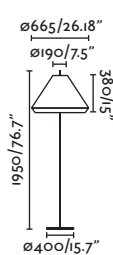

Saigon 1950 C100
Nahtrang

IP65

71569-10	● Structure Dark Grey ● Shade Beige ● Diffuser Opal	1.084,20€
71569-12	● Structure Dark Grey ● Shade Green ● Diffuser Opal	1.084,20€
71569-14	● Structure Dark Grey ● Shade Ochre ● Diffuser Opal	1.084,20€

Material	Structure Aluminium + Concrete Shade PP Diffuser PEMD
Light Source	1 E27 LED A60 max. 15W
Bulb incl.	No
Recom. Bulb	17463
Class	II
Cable	2m

Saigon 1950 C70
Nahtrang

IP65

71569-09	● Structure Dark Grey ● Shade Beige ● Diffuser Opal	821,30€
71569-11	● Structure Dark Grey ● Shade Green ● Diffuser Opal	821,30€
71569-13	● Structure Dark Grey ● Shade Ochre ● Diffuser Opal	821,30€

Material	Structure Aluminium Shade PP Diffuser PEMD
Light Source	1 E27 LED A60 max. 15W
Bulb incl.	No
Recom. Bulb	17463
Class	II
Cable	2m

Saigon 1200 C70
Nahtrang

IP65

71575-09	● Structure Dark Grey ● Shade Beige ● Diffuser Opal	803,90€
71575-11	● Structure Dark Grey ● Shade Green ● Diffuser Opal	803,90€
71575-13	● Structure Dark Grey ● Shade Ochre ● Diffuser Opal	803,90€

Material	Structure Aluminium Shade PP Diffuser PEMD
Light Source	1 E27 LED A60 max. 15W
Bulb incl.	No
Recom. Bulb	17463
Class	II
Cable	2m