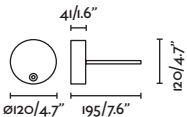

W. ø400 mm

IP65