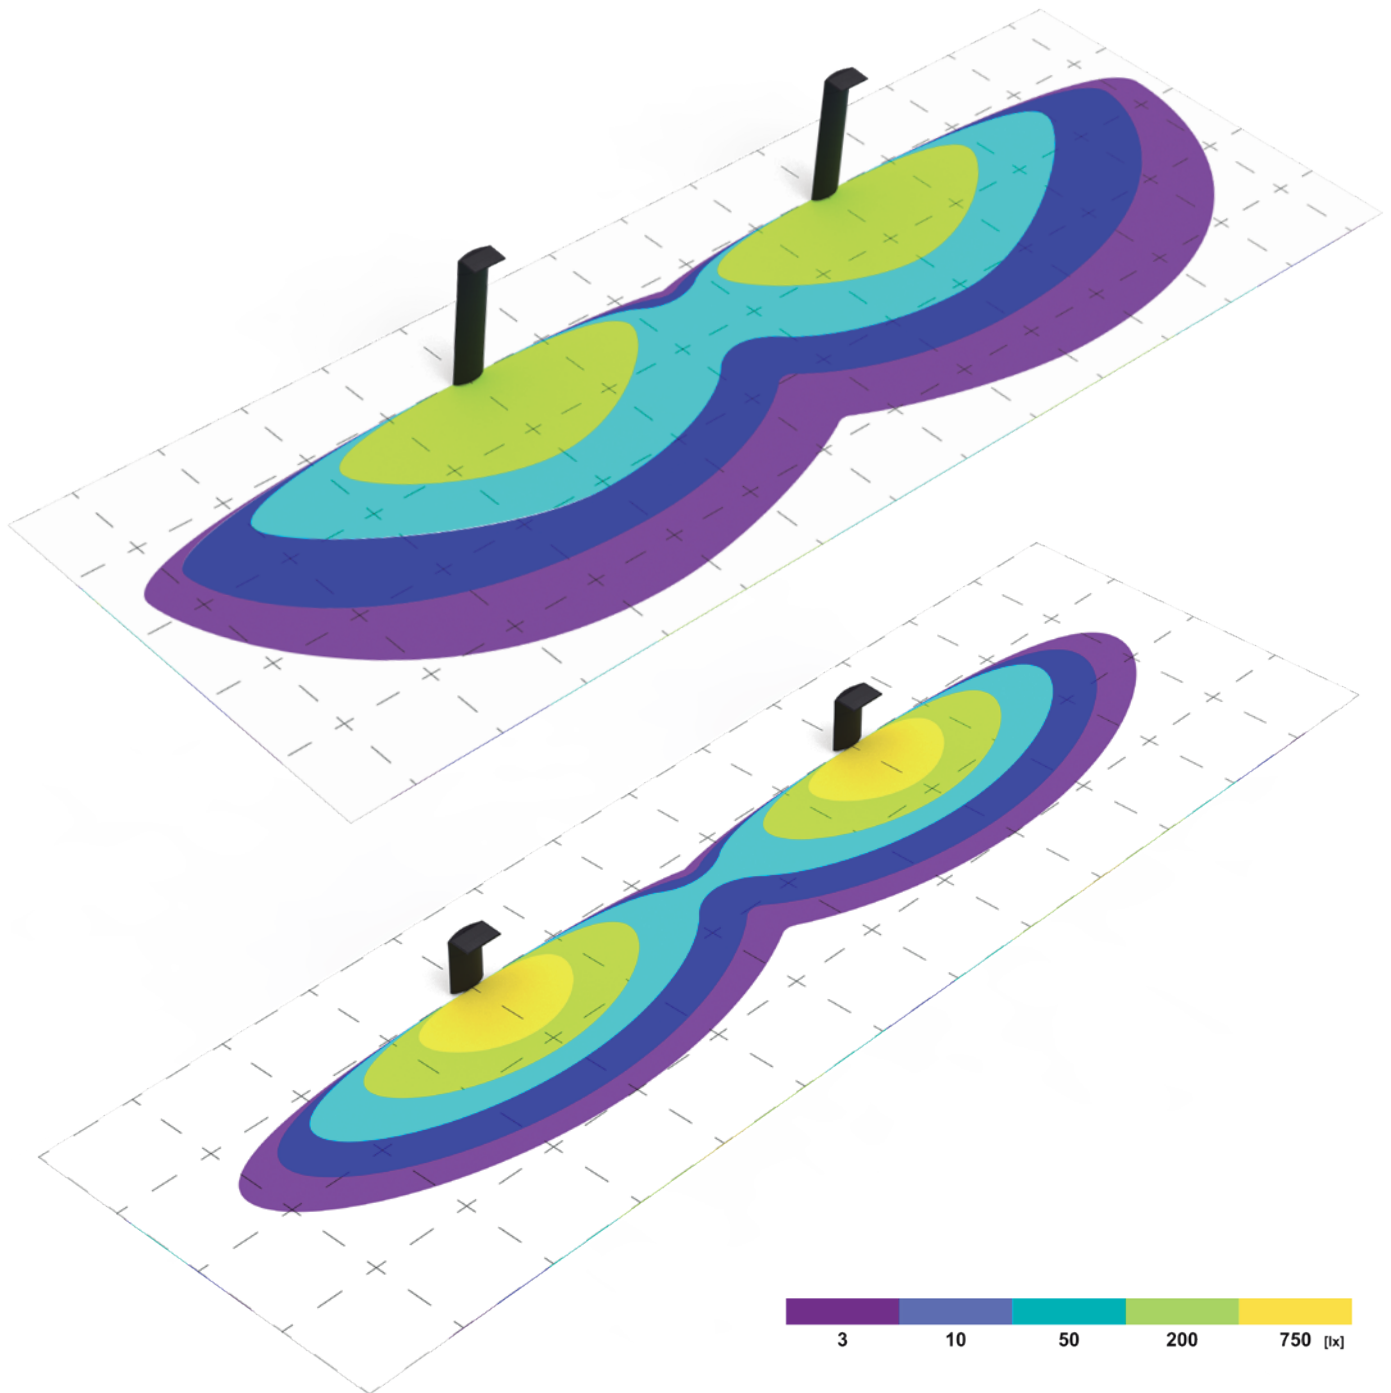

Hybrid energy for maximum efficiency

Luma features a hybrid system that seamlessly integrates solar energy with mains electricity. During the day, it recharges via its solar panel; when the battery runs low, the electrical grid takes over—without any interruption. It can also be configured to operate in solar-only mode, completely cable-free, making it ideal for reducing energy consumption and simplifying installation.

HYBRID
SOLAR+CABLE