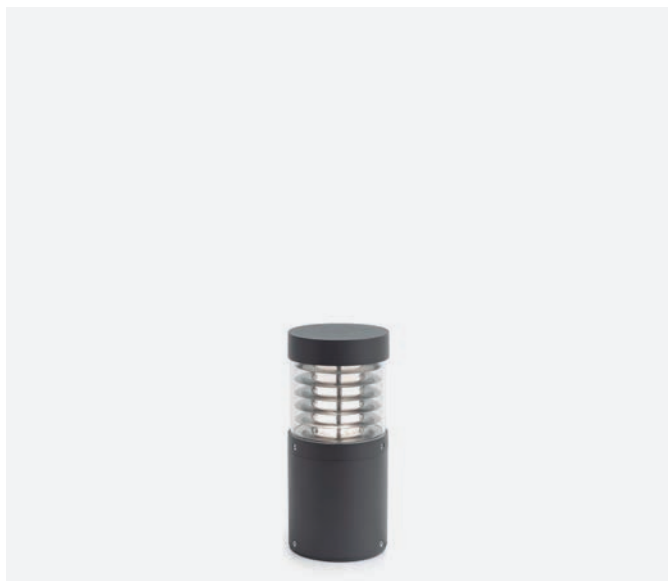

Giza 265

IP54 IK05 incl.

70767 ● Structure Dark Grey
● Diffuser Opal 192,90€

Material	Structure Aluminium
	Diffuser PC
Power	15W
Lumen Output	645lm
Light Source	COB LED 3000K
Class	I
CRI	>80
Voltage	100V-240V/50/60Hz