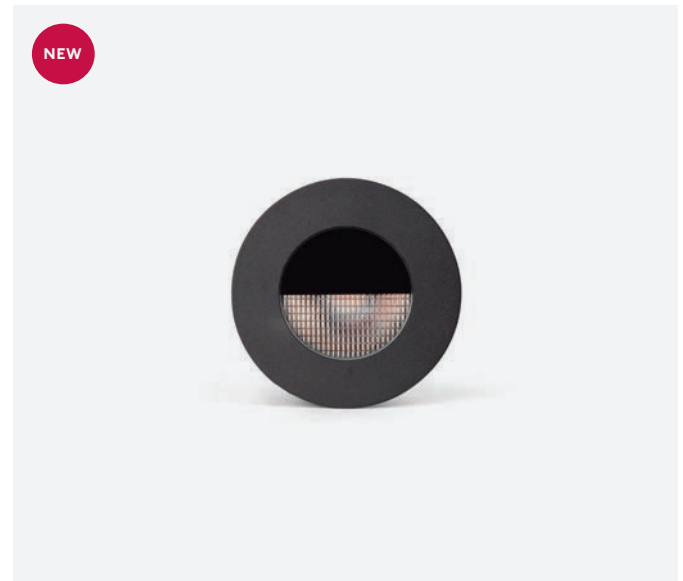

Grund 92 Wallwasher

IP67

IK07

SEA SIDE
SUITABLE

70860 2700K 221lm	● Structure Black ● Diffuser Transparent	149,20€
70862 3000K 411lm	● Structure Black ● Diffuser Transparent	188,80€
70859 2700K 214lm	● Structure Brushed Stainless Steel ● Diffuser Transparent	149,20€
70861 3000K 400lm	● Structure Brushed Stainless Steel ● Diffuser Transparent	188,80€

Material	Structure Aluminium Diffuser Glass
Power	13W
Light Source	LED MODULE
Class	III
CRI	92
Voltage	24VDC
Cut out	68mm
Resistance	1000Kg

*Drivers info pag. 478