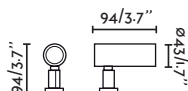

<b>Honeycomb Accessory</b>	
71772H ● Black	3,50€
<b>Material</b>	Structure Aluminium

<b>Visor Accessory</b>	
71772V ● Black	10,50€
<b>Material</b>	Structure Aluminium

<b>Tree Fixing Accessory</b>	
71780F ● Black	24,00€
<b>Material</b>	Structure Textile