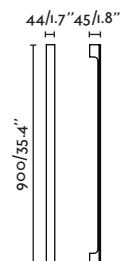

Lime 600

71800 Structure Black
 Diffuser Translucent 167,50€

Material	Structure Aluminium
	Diffuser PMMA
Power	6W
Lumen Output	479/500/531lm
Light Source	SMD LED 2700/ 3000/ 4000K
Class	I
CRI	90
Voltage	220V-240V/50/60Hz

Lime 900

71803 Structure Black
 Diffuser Translucent 215,50€

Material	Structure Aluminium
	Diffuser PMMA
Power	10W
Lumen Output	730/772/816lm
Light Source	SMD LED 2700/ 3000/ 4000K
Class	I
CRI	90
Voltage	220V-240V/50/60Hz