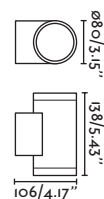

Tond 1L

IP54 IK06 incl.

71915 2700K 220lm	● Structure Dark Grey ● Diffuser Transparent	107,10€
71916 3000K 234,9lm	● Structure Dark Grey ● Diffuser Transparent	107,10€

Material	Structure Aluminium Diffuser Glass
Power	6W
Light Source	COB LED
Class	I
CRI	≥80
Voltage	220V-240V/50/60Hz
Beam angle	50°

Tond 2L

IP54 IK06 incl. SEA SIDE SUITABLE

71918	● Structure Dark Grey ● Diffuser Transparent	125,20€

Material	Structure Aluminium Diffuser Glass
Power	2x6W
Lumen Output	422lm
Light Source	COB LED 3000K
Class	I
CRI	≥80
Voltage	220V-240V/50/60Hz
Beam angle	50°