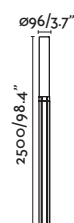

Tura 2050

IP65 IK06 incl.

75547 **Structure** Dark Grey
Diffuser Translucent 759,90€

Material	Structure Aluminium
	Diffuser PC
Power	48W
Lumen Output	4784lm
Light Source	SMD LED 3000K
Class	I
CRI	90
Voltage	220V-240V/50/60Hz
Beam angle	280°

Beacon
128

Tram 2500 Estudi Ribaudí

IP55 IK05 incl.

75532 **Structure** Dark Grey
Diffuser Opal 798,80€

Material	Structure Aluminium
	Diffuser PMMA
Power	40W
Lumen Output	3000lm
Light Source	SMD LED 3000K
Class	I
CRI	>80
Voltage	100V-240V/50/60Hz

Beacon
138

Wall
392