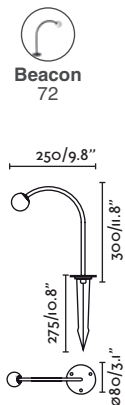

Cuca 300
Faro Lab

IP65 IK06

75583 Driver incl.	● Structure Black ● Diffuser Opal	191,10€
Class	II	
Voltage	220V-240V/50/60Hz	

75581 Driver not incl.*	● Structure Black ● Diffuser Opal	159,10€
Class	III	
Voltage	24VDC	

Material	Structure Stainless Steel Diffuser Glass
Power	3W
Lumen Output	154lm
Light Source	COB LED 2700K
CRI	>90
Cable	0.5m

*Drivers info pag. 478

Cuca 650
Faro Lab

IP65 IK06

75565 Driver incl.	● Structure Black ● Diffuser Opal	233,90€
Class	II	
Voltage	220V-240V/50/60Hz	

75561 Driver not incl.*	● Structure Black ● Diffuser Opal	201,90€
Class	III	
Voltage	24VDC	

Material	Structure Stainless Steel Diffuser Glass
Power	3W
Lumen Output	154lm
Light Source	COB LED 2700K
CRI	>90
Cable	0.5m

*Drivers info pag. 478

Cuca 1193
Faro Lab

IP65 IK06

75566 Driver incl.	● Structure Black ● Diffuser Opal	254,50€
Class	II	
Voltage	220V-240V/50/60Hz	

75562 Driver not incl.*	● Structure Black ● Diffuser Opal	224,50€
Class	III	
Voltage	24VDC	

Material	Structure Stainless Steel Diffuser Glass
Power	3W
Lumen Output	154lm
Light Source	COB LED 2700K
CRI	>90
Cable	0.5m

*Drivers info pag. 478