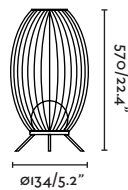

Saigon R55 Portable
Nahtrang

IP65

71584-02 ● **Structure** Dark Grey
● **Shade** White 246,30€

Material	Structure Aluminium
	Shade PEMD
Light Source	1 E27 LED A60 max. 15W
Bulb incl.	No
Recom. Bulb	17463
Class	II
Cable	3m

Floor
58

Spike
254

Suspended
284

Cage

IP65/44

75608 ● **Structure** Dark Grey
● **Diffuser** Opal 293,50€

Material	Structure Aluminium
	Diffuser PC
Power	12W
Lumen Output	990lm
Light Source	SMD LED 2700K
Class	I
CRI	≥80
Voltage	220V-240V/50/60Hz
Cable	2m