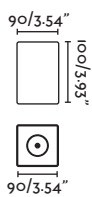

Tami

IP54 incl.

70799 **Structure** Dark Grey
 Diffuser Transparent 147,70€

Goz

IP65 incl.

70575 **Structure** Dark Grey
 Diffuser Transparent 114,60€

Material	Structure Aluminium
	Diffuser Glass
Power	9W
Lumen Output	600lm
Light Source	COB LED 3000K
Class	I
CRI	>80
Voltage	100V-240V/50/60Hz
Beam angle	40°

Material	Structure Aluminium
	Diffuser Glass
Power	9W
Lumen Output	646lm
Light Source	COB LED 3000K
Class	I
CRI	>80
Voltage	100V-240V/50/60Hz
Beam angle	18°