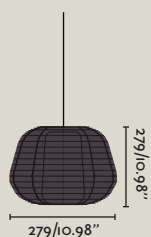

Narita System
Carrasquet

IP65

Narita can be installed as a single pendant with a canopy, or become part of a garland system that links multiple units. Thanks to its clever clip attachment, each light can be hung, moved or removed with ease—offering full freedom to design shifting atmospheres and layered compositions at different heights.

72120	● Structure Beige ● Diffuser Opal	269,00€
72121	● Structure Black ● Diffuser Opal	269,00€
72123	● Structure Orange ● Diffuser Opal	269,00€
72122	● Structure Rust Brown ● Diffuser Opal	269,00€

Material	Structure Stainless Steel Diffuser PEMD
Light Source	1 E27 LED A60 max. 12W
Bulb incl.	No
Recom. Bulb	17070
Class	I
Cable	3m