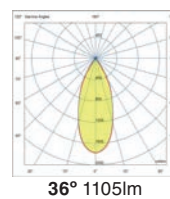

Lit

IP54 IK06 $\angle 270^\circ$

70260 ● Structure Dark Grey
● Diffuser Transparent 79,10€

Foc 150

IP65 incl. $\angle 135^\circ$

70156 ● Structure Dark Grey
● Diffuser Transparent 170,30€

Foc 580

IP65 incl. $\angle 135^\circ$

70157 ● Structure Dark Grey
● Diffuser Transparent 181,40€

Material	Structure Aluminium
	Diffuser Glass
Light Source	1 GU10 LED PAR16 max. 8W
Bulb incl.	No
Recom. Bulb	17333
Class	I

Material	Structure Aluminium
	Diffuser Glass
Power	16W
Lumen Output	1105lm
Light Source	COB LED 3000K
Class	I
CRI	>80
Voltage	220V-240V/50/60Hz
Beam angle	36°

Material	Structure Aluminium
	Diffuser Glass
Power	16W
Lumen Output	1105lm
Light Source	COB LED 3000K
Class	I
CRI	>80
Voltage	220V-240V/50/60Hz
Beam angle	36°