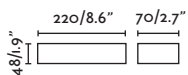

## Aday 113

IP54

IK10

70644	● Structure Matt White ● Diffuser Opal	97,70€
70645	● Structure Dark Grey ● Diffuser Opal	97,70€