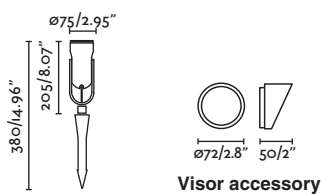

Slot 200 Spike
Lucid Product Design

IP65 IK08 incl. $\leftarrow 220^{\circ}$
 $\leftarrow 360^{\circ}$

70037 ● Structure Black
● Diffuser Transparent 168,70€

Slot 500 Spike
Lucid Product Design

IP65 IK08 incl. $\leftarrow 220^{\circ}$
 $\leftarrow 360^{\circ}$

70038 ● Structure Black
● Diffuser Transparent 185,60€

Material	Structure Aluminium
	Diffuser Glass
Power	13W
Lumen Output	944lm
Light Source	COB LED 3000K
Class	I
CRI	>80
Voltage	100V-240V/50/60Hz
Beam angle	28°
Cable	1.5m

Material	Structure Aluminium
	Diffuser Glass
Power	13W
Lumen Output	944lm
Light Source	COB LED 3000K
Class	I
CRI	>80
Voltage	100V-240V/50/60Hz
Beam angle	28°
Cable	1.5m

Slot Visor Accessory		
70039	● Black	17,30€
Material	Structure Aluminium