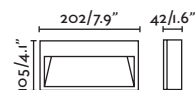

Grant R

IP65

IK10

SEA SIDE
SUITABLE

70656 ● Structure Dark Grey 45,50€
● Diffuser Transparent

Material	Structure ABS
	Diffuser PC
Power	1W
Lumen Output	65lm
Light Source	SMD LED 3000K
Class	II
CRI	>80
Voltage	100V-240V/50/60Hz
Beam angle	120°

Grant SQ

IP65

IK10

SEA SIDE
SUITABLE

70655 ● Structure Dark Grey 45,50€
● Diffuser Transparent

Material	Structure ABS
	Diffuser PC
Power	1W
Lumen Output	65lm
Light Source	SMD LED 3000K
Class	II
CRI	>80
Voltage	100V-240V/50/60Hz
Beam angle	120°

Path

IP44

IK06

70501 ● Structure Matt White 100,00€
● Diffuser Transparent

70508 ● Structure Dark Grey 100,00€
● Diffuser Transparent

Material	Structure Aluminium
	Diffuser PC
Power	9W
Lumen Output	590lm
Light Source	SMD LED 3000K
Class	I
CRI	>80
Voltage	220V-240V/50/60Hz