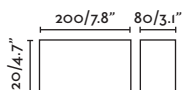

Tane

IP44 incl.

72269 ● Structure Dark Grey
● Diffuser Opal 88,40€

Material	Structure Aluminium
	Diffuser Glass
Power	2x3,5W
Lumen Output	2x140lm
Light Source	SMD LED 3000K
Class	I
CRI	>80
Voltage	100V-240V/50/60Hz
Beam angle	100°

Lacre

IP54 IK06

70802 ● Structure Dark Grey
● Diffuser Transparent 79,60€

Material	Structure Aluminium
	Diffuser Glass
Light Source	1 E27 LED A60 max. 15W
Bulb incl.	No
Recom. Bulb	17463
Class	I

Canon

IP44 incl.

70566N ● Structure Dark Grey
● Diffuser Transparent 82,10€

70567N ● Structure Matt White
● Diffuser Transparent 85,10€

Material	Structure Aluminium
	Diffuser Glass
Power	4W
Lumen Output	130lm
Light Source	SMD LED 3000K
Class	I
CRI	>80
Voltage	100V-240V/50/60Hz
Beam angle	120°