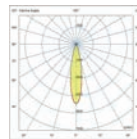

22° COB LED W CRI>80
785lm 2700K
COB LED 6W CRI>80
831lm 3000K