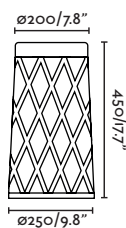

Shadow 250
Àlex & Manel Llusçà

IP65 IK08 incl.

72311 ● **Structure** Dark Grey
● **Diffuser** Opal 299,10€

Shadow 450
Àlex & Manel Llusçà

IP65 IK08 incl.

72312 ● **Structure** Dark Grey
● **Diffuser** Opal 347,80€

Material	Structure Aluminium
	Diffuser Glass
Power	11W
Lumen Output	301lm
Light Source	SMD LED 3000K
Class	I
CRI	>80
Voltage	220V-240V/50/60Hz

Material	Structure Aluminium
	Diffuser Glass
Power	11W
Lumen Output	516lm
Light Source	SMD LED 3000K
Class	I
CRI	>80
Voltage	220V-240V/50/60Hz