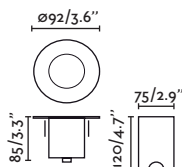

Grund Trimless

IP67 IK07

70740 **Structure** Black
 Diffuser Transparent 135,00€

Material	Structure Aluminium
	Diffuser Glass
Power	3W
Lumen Output	164,7lm
Light Source	COB LED 2700K
Class	III
CRI	>90
Voltage	24VDC
Beam angle	36°
Cut out	50mm
Resistance	1000Kg

Grund GU10

IP67 IK08 SEA SIDE SUITABLE

70870 **Structure** Satin Aluminium
 Diffuser Transparent 99,80€

70871 **Structure** Anodized Black
 Diffuser Transparent 99,80€

Material	Structure Stainless Steel
	Diffuser Glass
Light Source	1 GU10 LED max. 5W
Bulb incl.	No
Recom. Bulb	17334
Class	II
Cut out	76mm
Resistance	1000Kg

*Drivers info pag. 478