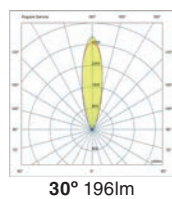

Nok 44

IP68 IK06 no incl. incl. sub

70443 ● Structure Satin Stainless 195,10€
● Diffuser Transparent

Material	Structure Stainless Steel 316L
	Diffuser Glass
Power	3W
Lumen Output	196lm
Light Source	SMD LED 4000K
Class	III
CRI	>80
Voltage	24VDC
Voltage	3V
Beam angle	30°
Cut out	ø234mm

*Drivers info pag. 478

Nok 68

IP68 IK08 no incl. incl. sub

70444 ● Structure Satin Stainless 280,40€
● Diffuser Transparent

Material	Structure Stainless Steel 316L
	Diffuser Glass
Power	5W
Lumen Output	348lm
Light Source	SMD LED 4000K
Class	III
CRI	>80
Voltage	24VDC
Voltage	3V
Beam angle	30°
Cut out	ø230mm

*Drivers info pag. 478

Edel

IP68 no incl. incl. sub

70455 ● Structure Satin Stainless 408,90€
● Diffuser Opal

Material	Structure Stainless Steel 316L + ABS
	Diffuser Glass
Power	18W
Lumen Output	600lm
Light Source	SMD LED 4000K
Class	III
CRI	85
Voltage	24VDC
Beam angle	25°
Cut out	ø156mm

*Drivers info pag. 478