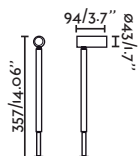

<b>Honeycomb Accessory</b>	
71772H ● Black	3,50€
<b>Material</b>	Structure Aluminium

<b>Visor Accessory</b>	
71772V ● Black	10,50€
<b>Material</b>	Structure Aluminium

<b>Tree Fixing Accessory</b>	
71780F ● Black	24,00€
<b>Material</b>	Structure Textile