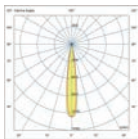

Family	Finish	Color T	Beam Angle
71792- Kov Squared 1 light	1 White	2 2700K	1 14°
	2 Black	3 3000K	2 22°
			3 30°

14° COB LED W CRI>80
747lm 2700K
COB LED 6W CRI>80
791lm 3000K