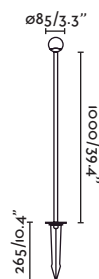

Cuca 500 Spike
Faro Lab

IP65 IK06

75586 ● Structure Black
Driver incl. ● Diffuser Opal **194,90€**

Class II
Voltage 220V-240V/50/60Hz

75585 ● Structure Black
Driver not incl.* ● Diffuser Opal **162,90€**

Class III
Voltage 24VDC

Material	Structure Stainless Steel
	Diffuser Glass
Power	3W
Lumen Output	154lm
Light Source	COB LED 2700K
CRI	>90
Cable	0.5m

*Drivers info pag. 478

Cuca 1000 Spike
Faro Lab

IP65 IK06

75590 ● Structure Black
Driver incl. ● Diffuser Opal **232,90€**

Class II
Voltage 220V-240V/50/60Hz

75589 ● Structure Black
Driver not incl.* ● Diffuser Opal **200,90€**

Class III
Voltage 24VDC

Material	Structure Stainless Steel
	Diffuser Glass
Power	3W
Lumen Output	154lm
Light Source	COB LED 2700K
CRI	>90
Cable	0.5m

*Drivers info pag. 478