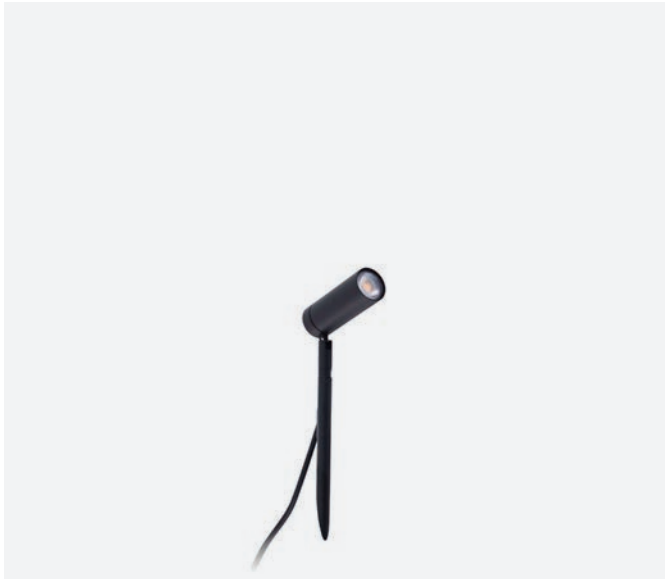

## Seth 280

IP44 IK06 incl. 180° 355°

70227 ● Structure Matt Black  
● Diffuser Transparent 89,60€