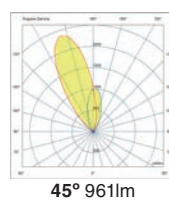

Salt Asymm

IP67 IK08 SEA SIDE **SUITABLE**

70591 **Structure** Satin Stainless + Matt Black **253,60€**
Diffuser Transparent

Curtis Asymm

IP67 SEA SIDE **SUITABLE**

70462N **Structure** Satin Stainless + Matt Black **128,30€**
Diffuser Transparent

Material	Structure Stainless Steel 316L + Aluminium
	Diffuser Glass
Power	9W
Lumen Output	961lm
Light Source	COB LED 3000K
Class	I
CRI	≥80
Voltage	100V-240V/50/60Hz
Beam angle	45°
Cut out	ø180x122mm
Resistance	2000Kg

Material	Structure Aluminium
	Diffuser Glass
Power	2W
Lumen Output	180lm
Light Source	COB LED 3000K
Class	I
CRI	>80
Voltage	100V-240V/50/60Hz
Cut out	ø80x100mm