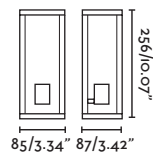

Nala

IP54

70773 ● **Structure** Dark Grey
● **Diffuser** Transparent 134,60€

Material	Structure Aluminium
	Diffuser Glass
Light Source	1 E27 LED A60 max. 15W
Bulb incl.	No
Recom. Bulb	17463
Class	I

Tamashi

IP65

71303 ● **Structure** Dark Grey
● **Diffuser** Transparent 90,70€

Material	Structure Aluminium
	Diffuser Glass
Light Source	1 E27 LED ST64 max. 15W
Bulb incl.	No
Recom. Bulb	17428
Class	I