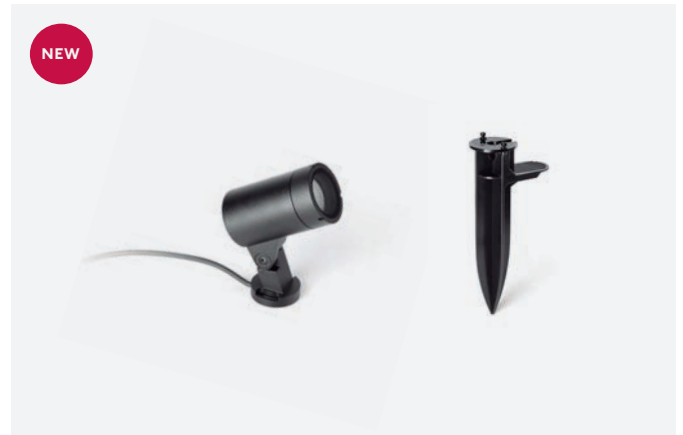

Sau M 156

IP65 IK06 incl. SEA SIDE SUITABLE $\pm 35^\circ$ $\curvearrowright 60^\circ$

Material	Structure Aluminium + ABS
	Diffuser PC
Power	13W
Lumen Output	1313lm
Light Source	COB LED
Class	I
CRI	>90
Voltage	220V-240V/50/60Hz

Family	Finish	Color T	Beam Angle
71786- Sau Projector 155	2 Black	3 3000K	<table border="1"> <tr><td>1</td><td>10°</td></tr> <tr><td>2</td><td>20°</td></tr> <tr><td>3</td><td>30°</td></tr> <tr><td>4</td><td>10x60°</td></tr> </table>

COB LED 13W
CRI>90 1313lm
3000K
10°

COB LED 13W
CRI>90 1313lm
3000K
20°

COB LED 13W
CRI>90 1313lm
3000K
30°

COB LED 13W
CRI>90 1313lm
3000K
10x60°

Optional accessories

	Honeycomb Accessory	
	71785H ● Black	3,50€
	Material	Structure Aluminium

	Visor Accessory	
	71785V ● Black	18,00€
	Material	Structure Aluminium

	Tree Fixing Accessory	
	71785F ● Black	27,00€
	Material	Structure Textile