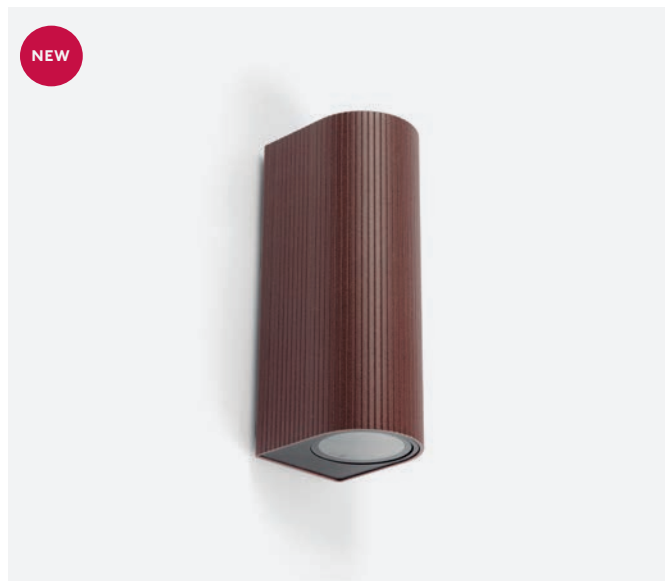

Estela 2L

IP65

70327	● Structure Black ● Diffuser Transparent	91,50€
70329	● Structure Rust Brown ● Diffuser Transparent	91,50€
70328	● Structure White ● Diffuser Transparent	91,50€

Material	Structure Aluminium Diffuser Glass
Light Source	2 GU10 LED max. 5W
Bulb incl.	No
Recom. Bulb	17334
Class	I