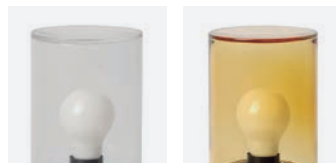

Orwell Camera

IP54

incl. DIM

75701 ● Structure Dark Grey
● Diffuser Opal 358,60€

Material	Structure Aluminium
	Diffuser PC
Power	13W
Lumen Output	480lm
Light Source	SMD LED 3000-6500K
Dimmable W/m	4/95-13/480
Class	I
CRI	>80
Voltage	220V-240V/50/60Hz

Kila Wall

IP65

71743 ● Structure Dark Grey
● Diffuser Transparent 146,00€

71744 ● Structure Dark Grey
● Diffuser Smoked 164,50€

71745 ● Structure Dark Grey
● Diffuser Amber 164,50€

Material	Structure Aluminium
	Diffuser Glass
Light Source	1 E27 LED A60 max. 15W
Bulb incl.	No
Recom. Bulb	17463
Class	I

Tram Wall Estudi Ribaudí

IP44

75533 ● Structure Matt White
● Diffuser Opal 85,80€

Material	Structure Aluminium
	Diffuser PMMA
Light Source	1 E27 LED A60 max. 15W
Bulb incl.	No
Recom. Bulb	17463
Class	I