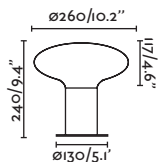

Blubs 240
Estudi Ribaudí

IP44

74433S-03 ● **Structure** Dark Grey
● **Diffuser** Opal 115,80€

Moon 300
Faro Lab

IP44

74433S-01 ● **Structure** Dark Grey
● **Diffuser** Opal 107,80€

Material	Structure Aluminium Diffuser PMMA
Light Source	1 E27 LED T45 max. 15W
Bulb incl.	No
Recom. Bulb	17437
Class	I

Material	Structure Aluminium Diffuser PMMA
Light Source	1 E27 LED T45 max. 15W
Bulb incl.	No
Recom. Bulb	17437
Class	I