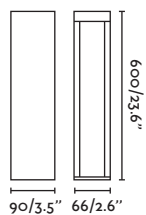

Cerler 350

IP65

IK07

incl.

DIM

71940	● Structure Dark Grey ● Diffuser Transparent	174,10€
71941	● Structure Rust Brown ● Diffuser Transparent	174,10€

Cerler 600

IP65

IK07

incl.

DIM

71942	● Structure Dark Grey ● Diffuser Transparent	221,40€
71943	● Structure Rust Brown ● Diffuser Transparent	221,40€

Til

IP65

IK08

no incl.

70938	● Structure Black ● Diffuser Transparent	154,40€
70939	● Structure Rust Brown ● Diffuser Transparent	154,40€

Material	Structure Aluminium
	Diffuser PC
Power	9W
Lumen Output	427lm
Light Source	SMD LED 2200/ 2700/ 3200/ 4000K
Class	I
CRI	≥80
Voltage	220V-240V

Material	Structure Aluminium
	Diffuser PC
Power	9W
Lumen Output	427lm
Light Source	SMD LED 2200/ 2700/ 3200/ 4000K
Class	I
CRI	≥80
Voltage	220V-240V

Material	Structure Aluminium
	Diffuser Glass
Power	3W
Lumen Output	77lm
Light Source	COB LED 2700K
Class	III
CRI	>90
Voltage	24VDC

Wall
458