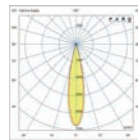

COB LED 13W
CRI>90 880,7lm
3000K
30°