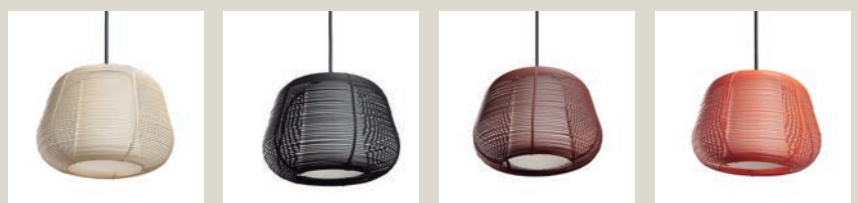

Narita System
Carrasquet

IP65

Narita can be installed as a single pendant with a canopy, or become part of a garland system that links multiple units. Thanks to its clever clip attachment, each light can be hung, moved or removed with ease—offering full freedom to design shifting atmospheres and layered compositions at different heights.

72120	● Structure Beige ● Diffuser Opal	269,00€
72121	● Structure Black ● Diffuser Opal	269,00€
72123	● Structure Orange ● Diffuser Opal	269,00€
72122	● Structure Rust Brown ● Diffuser Opal	269,00€

Material	Structure Stainless Steel Diffuser PEMD
Light Source	1 E27 LED A60 max. 12W
Bulb incl.	No
Recom. Bulb	17070
Class	I
Cable	3m

Beige

Black

Rust Brown

Orange