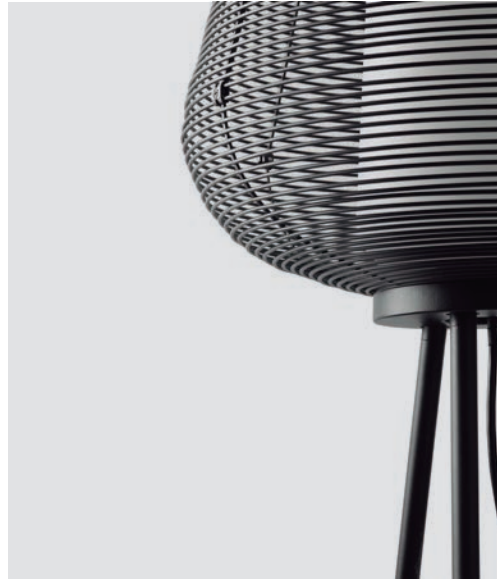

Nara Floor
Carrasquet

IP65

72103-155	● Structure Beige ● Diffuser Opal	640,00€
72103-156	● Structure Matt Black ● Diffuser Opal	640,00€
72103-157	● Structure Rust Brown ● Diffuser Opal	640,00€

Material	Structure Steel
	Diffuser PEMD
Light Source	1 E27 LED A60 max. 12W
Bulb incl.	No
Recom. Bulb	17070
Class	II
Cable	2.5m

Portable 32   Suspended 274