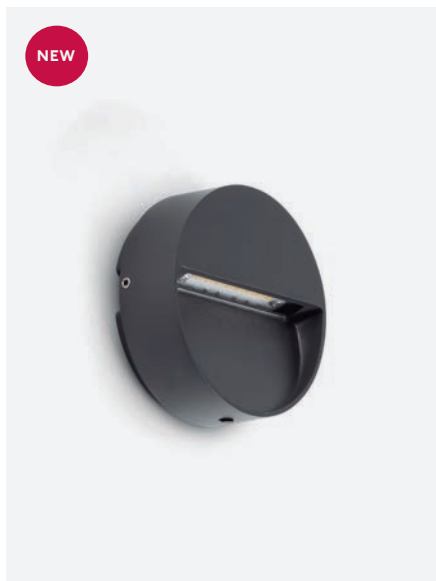

Dune R

IP65

IK07

SEA SIDE
SUITABLE

Dune SQ

IP65

IK07

SEA SIDE
SUITABLE

Dune RCT

IP65

IK07

SEA SIDE
SUITABLE

71960	● Structure Dark Grey ● Diffuser Transparent	84,00€
71961	● Structure Matt White ● Diffuser Transparent	84,00€
71962	● Structure Rust Brown ● Diffuser Transparent	84,00€