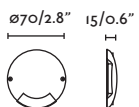

Keenan 1

IP67 IK08 no incl. SEA SIDE SUITABLE

70546	● Structure Matt Nickel ● Diffuser Transparent	43,40€
70564	● Structure Matt Nickel ● Diffuser Transparent	43,40€

Material	Structure Aluminium Diffuser PC
Power	0,5W
Lumen Output	9,3lm
Light Source	SMD LED 6500K
Class	III
CRI	>80
Voltage	12VDC

Keenan 1

IP67 IK08 no incl. SEA SIDE SUITABLE

70546	● Structure Matt Nickel ● Diffuser Transparent	43,40€
70564	● Structure Matt Nickel ● Diffuser Transparent	43,40€

Material	Structure Aluminium Diffuser PC
Power	0,5W
Lumen Output	9,3lm
Light Source	SMD LED 6500K
Class	III
CRI	>80
Voltage	12VDC