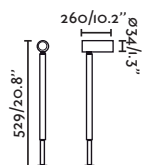

<b>Honeycomb Accessory</b>	
71780H	● Black 2,50€
<b>Material</b>	Structure Aluminium

<b>Tree Fixing Accessory</b>	
71780F	● Black 24,00€
<b>Material</b>	Structure Textile

<b>Visor Accessory</b>	
71780V	● Black 7,00€
<b>Material</b>	Structure Aluminium