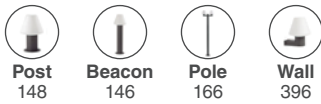

Mistu
Faro Lab

IP44

74427C-02 ● **Structure** Dark Grey
● **Diffuser** Opal 91,10€

Material	Structure Aluminium
	Diffuser PMMA
Light Source	1 E27 LED T45 max. 15W
Bulb incl.	No
Recom. Bulb	17437
Class	I

Moon
Faro Lab

IP44

74427C-01 ● **Structure** Dark Grey
● **Diffuser** Opal 105,70€

Material	Structure Aluminium
	Diffuser PMMA
Light Source	1 E27 LED T45 max. 15W
Bulb incl.	No
Recom. Bulb	17437
Class	I