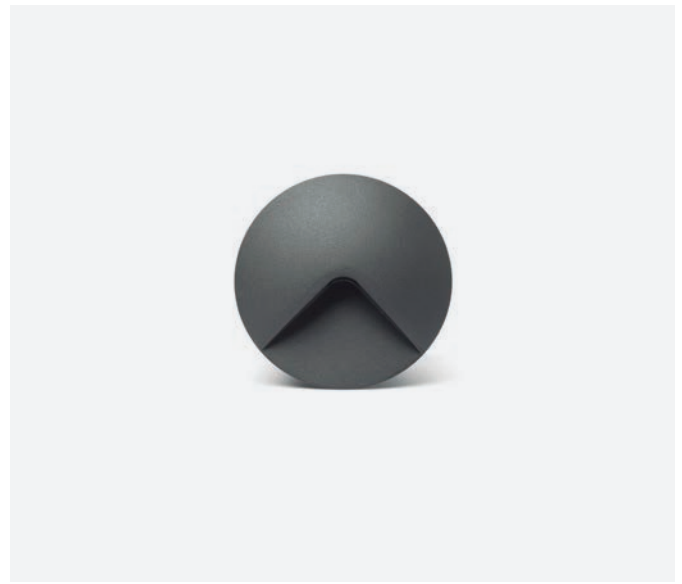

Uve

IP44 incl. incl.

70397 ● Structure Dark Grey
● Diffuser Transparent 42,20€

Material	Structure Stainless Steel 316L + Glass
	Diffuser Glass
Power	3W
Lumen Output	48lm
Light Source	COB LED 3000K
Class	III
CRI	>80
Voltage	24VDC
Beam angle	40°
Cut out	ø63x115mm

Material	Structure Aluminium
	Diffuser PC
Power	2W
Lumen Output	20lm
Light Source	SMD LED 3000K
Class	II
CRI	>80
Voltage	220V-240V/50/60Hz
Beam angle	120°
Cut out	ø78mm

*Drivers info pag. 478