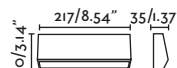

Must 96

IP65

IK10

SEA SIDE
SUITABLE

70657 ● Structure Dark Grey
● Diffuser Transparent 44,90€

Must 158

IP65

IK10

SEA SIDE
SUITABLE

70658 ● Structure Dark Grey
● Diffuser Transparent 51,10€

Must 217

IP65

IK10

SEA SIDE
SUITABLE

70659 ● Structure Dark Grey
● Diffuser Transparent 53,80€

Material	Structure ABS
	Diffuser PC
Power	2W
Lumen Output	101lm
Light Source	SMD LED 3000K
Class	II
CRI	>80
Voltage	220V-240V/50/60Hz

Material	Structure ABS
	Diffuser PC
Power	3W
Lumen Output	161lm
Light Source	SMD LED 3000K
Class	II
CRI	>80
Voltage	220V-240V/50/60Hz

Material	Structure ABS
	Diffuser PC
Power	4W
Lumen Output	276lm
Light Source	SMD LED 3000K
Class	II
CRI	>80
Voltage	220V-240V/50/60Hz