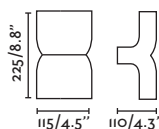

Proa
Àlex & Manel Llusçà

IP44

74400 ● **Structure** Dark Grey
● **Diffuser** Transparent 56,10€

Material	Structure Aluminium Diffuser Glass
Light Source	1 GU10 LED PAR16 max. 8W
Bulb incl.	No
Recom. Bulb	17334
Class	I

Klamp 2L
Àlex & Manel Llusçà

IP44

74408 ● **Structure** Dark Grey
● **Diffuser** Transparent 76,60€

Material	Structure Aluminium Diffuser Glass
Light Source	2 GU10 LED PAR16 max. 8W
Bulb incl.	No
Recom. Bulb	17334
Class	I