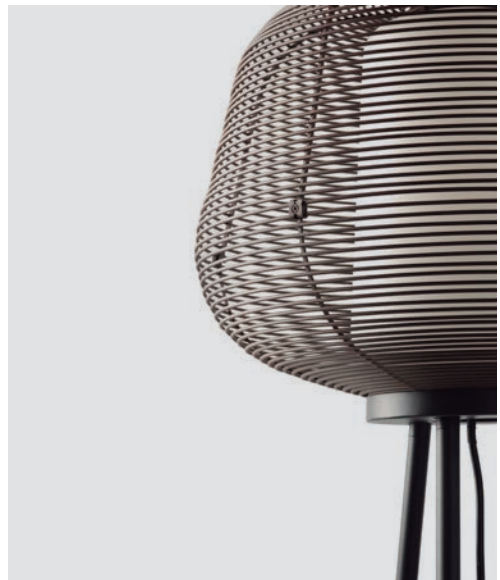

Nara Floor
Carrasquet

IP65

72103-155	● Structure Beige ● Diffuser Opal	640,00€
72103-156	● Structure Matt Black ● Diffuser Opal	640,00€
72103-157	● Structure Rust Brown ● Diffuser Opal	640,00€

Material	Structure Steel
	Diffuser PEMD
Light Source	1 E27 LED A60 max. 12W
Bulb incl.	No
Recom. Bulb	17070
Class	II
Cable	2.5m

Portable 32   Suspended 274