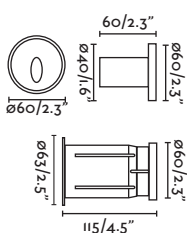

Dang

IP67 no incl. SEA SIDE SUITABLE incl.

70446 ● Structure Satin Stainless
● Diffuser Transparent 120,50€

Uve

IP44 incl. incl.

70397 ● Structure Dark Grey
● Diffuser Transparent 42,20€

Material	Structure Stainless Steel 316L + Glass
	Diffuser Glass
Power	3W
Lumen Output	48lm
Light Source	COB LED 3000K
Class	III
CRI	>80
Voltage	24VDC
Beam angle	40°
Cut out	ø63x115mm

Material	Structure Aluminium
	Diffuser PC
Power	2W
Lumen Output	20lm
Light Source	SMD LED 3000K
Class	II
CRI	>80
Voltage	220V-240V/50/60Hz
Beam angle	120°
Cut out	ø78mm

*Drivers info pag. 478