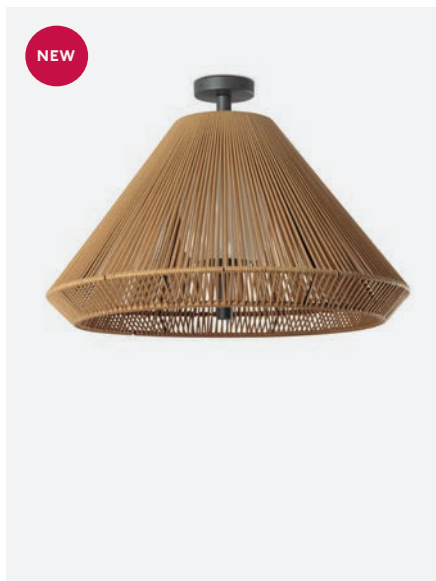

Saigon Fixed S C70
Nahtrang

IP54

71621-09	● Structure Dark Grey ● Shade Beige ● Diffuser Opal	652,80€
71621-11	● Structure Dark Grey ● Shade Green ● Diffuser Opal	652,80€
71621-13	● Structure Dark Grey ● Shade Ochre ● Diffuser Opal	652,80€

Material	Structure Aluminium Shade PP Diffuser PEMD
Light Source	1 E27 LED A60 max. 15W
Bulb incl.	No
Recom. Bulb	17463
Class	II