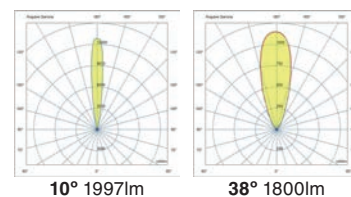

Geiser 130 GU10

IP67 IK08 SEA SIDE SUITABLE 25° 20° incl.

70310 ● Structure Satin Stainless 131,40€
● Diffuser Transparent

Material	Structure Stainless Steel 316L + Aluminium
	Diffuser Glass
Light Source	1 GU10 LED PAR16 max. 8W
Bulb incl.	No
Recom. Bulb	17334
Class	I
Cut out	ø125x135mm
Resistance	2000Kg

Geiser 260

IP67 IK08 incl. SEA SIDE SUITABLE 20° incl.

70306 ● Structure Satin Stainless + Matt Black 484,60€
● Diffuser Transparent 10° 1997lm

70307 ● Structure Satin Stainless + Matt Black 484,60€
● Diffuser Transparent 38° 1800lm

Material	Structure Stainless Steel 316L + Aluminium
	Diffuser Glass
Power	29W
Light Source	COB LED 3000K
Class	I
CRI	>80
Voltage	100V-240V/50/60Hz
Cut out (mm)	ø200x265mm
Resistance	2000Kg