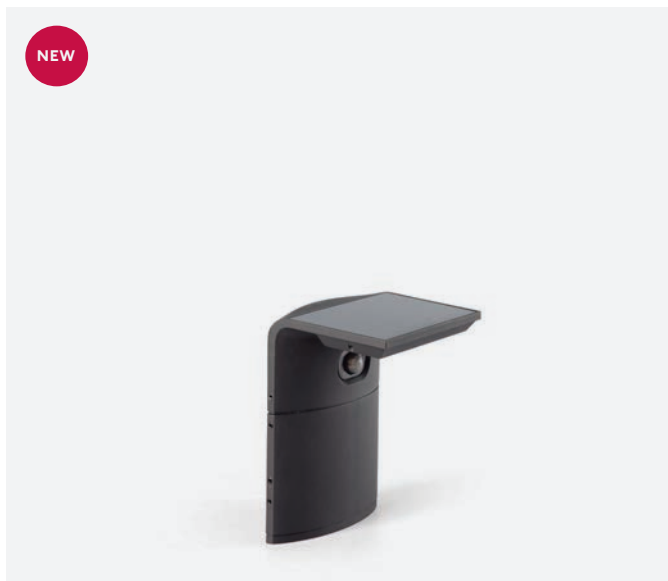

Luma 300
Faro Lab

IP65 IK06 SEA SIDE SUITABLE PIR solar