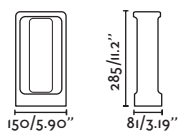

Totem 285
Roger Vancells

IP55 IK06 incl. SEA SIDE SUITABLE IP68 CONNECTOR

75550 2700K 254lm	● Structure Grey	297,50€
75551 3000K 370lm	● Structure Grey	297,50€

Material	Structure Concrete
Power	6,5W
Light Source	SMD LED
Class	II
CRI	≥80
Voltage	220V-240V/50/60Hz

reddot winner 2023

Totem 611
Roger Vancells

IP55 IK06 incl. SEA SIDE SUITABLE IP68 CONNECTOR

75552 2700K 307lm	● Structure Grey	385,80€
75553 3000K 370lm	● Structure Grey	385,80€

Material	Structure Concrete
Power	6,5W
Light Source	SMD LED
Class	II
CRI	≥80
Voltage	220V-240V/50/60Hz

reddot winner 2023