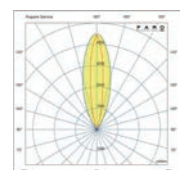

30x60° 1413lm