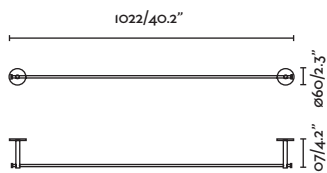

- 75712-1 ● White **84,10€**
- 75712-2 ● Black **84,10€**