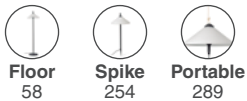

Saigon R55
Nahtrang

IP65

71579-02 ● Structure Dark Grey
● Shade White 261,20€

Saigon R45
Nahtrang

IP65 IK06

71579C-04 ● Structure Dark Grey
● Shade White 259,40€

Saigon R17
Nahtrang

IP65

71579C-03 ● Structure Dark Grey
● Shade White 245,50€

Material	Structure Aluminium
	Shade PEMD
Light Source	1 E27 LED A60 max. 15W
Bulb incl.	No
Recom. Bulb	17463
Class	II
Cable	1.2m

Material	Structure Aluminium
	Shade PEMD
Light Source	1 E27 LED A60 max. 15W
Bulb incl.	No
Recom. Bulb	17463
Class	II
Cable	1.2m

Material	Structure Aluminium
	Shade PEMD
Light Source	1 E27 LED A60 max. 15W
Bulb incl.	No
Recom. Bulb	17463
Class	II
Cable	1.2m