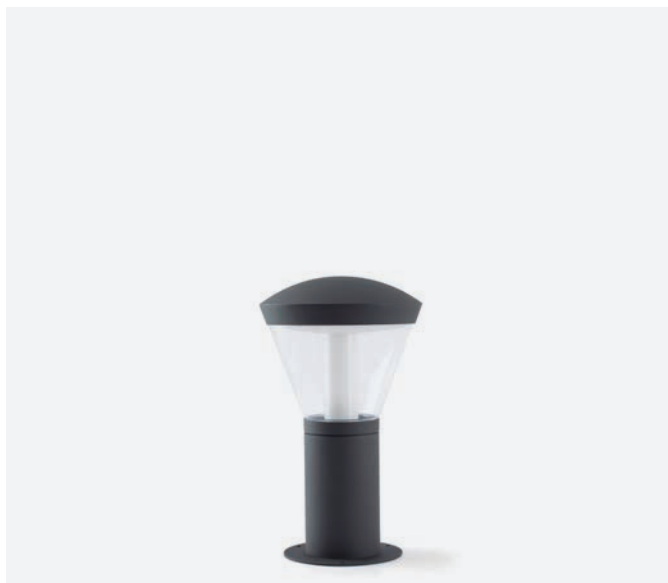

Shelby 330
Conillas

IP65 incl.

75537 **Structure** Dark Grey
 Diffuser Transparent 210,00€

Material	Structure Aluminium
	Diffuser PC
Power	10W
Lumen Output	758lm
Light Source	SMD LED 3000K
Class	I
CRI	>80
Voltage	100V-240V/50/60Hz