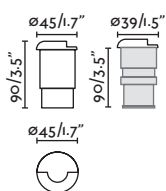

Kane 1

IP67 no incl. SEA SIDE SUITABLE
incl.

70660 3000K 18,7lm	● Structure Satin Stainless ● Diffuser Opal	39,60€
70660W 2700K 18,7lm	● Structure Satin Stainless ● Diffuser Transparent	39,60€

Material	Structure Stainless Steel 316L
	Diffuser Glass
Power	3W
Light Source	COB LED
Class	III
CRI	>80
Voltage	24VDC
Beam angle	120°
Cut out	ø40mm
Resistance	1000Kg

*Drivers info pag. 478

Kane 2

IP67 no incl. SEA SIDE SUITABLE
incl.

70661 3000K 20,7lm	● Structure Satin Stainless ● Diffuser Opal	40,90€
70661W 2700K 20,7lm	● Structure Satin Stainless ● Diffuser Transparent	40,90€

Material	Structure Stainless Steel 316L
	Diffuser Glass
Power	3W
Light Source	COB LED
Class	III
CRI	>80
Voltage	24VDC
Beam angle	120°
Cut out	ø40mm
Resistance	1000Kg

*Drivers info pag. 478

Kane 3

IP67 no incl. SEA SIDE SUITABLE
incl.

70662 3000K 17,6lm	● Structure Satin Stainless ● Diffuser Opal	42,90€
70662W 2700K 17,6lm	● Structure Satin Stainless ● Diffuser Transparent	42,90€

Material	Structure Stainless Steel 316L
	Diffuser Glass
Power	3W
Light Source	COB LED
Class	III
CRI	>80
Voltage	24VDC
Beam angle	120°
Cut out	ø40mm
Resistance	1000Kg

*Drivers info pag. 478