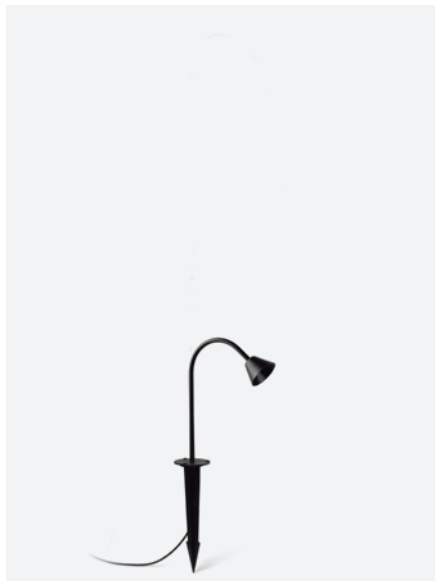

Lily 300
Faro Lab

IP65 IK06

75620-2 Driver incl.	● Structure Black ● Diffuser Transparent	205,40€
Class	II	
Voltage	24VDC/50/60Hz	

75620-1 Driver not incl.*	● Structure Black ● Diffuser Transparent	160,40€
Class	III	
Voltage	24VDC	

Material	Structure Stainless Steel Diffuser Glass
Power	3W
Lumen Output	154lm
Light Source	COB LED 2700K
CRI	>90
Cable	0.5m

*Drivers info pag. 478