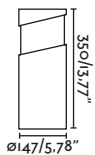

Block 350

Àlex & Manel Llusçà

IP65

IK06

SEA SIDE
SUITABLE

74141	● Structure Grey ● Diffuser Opal	306,90€
74144 NEW	● Structure Sand ● Diffuser Opal	306,90€

Material	Structure Concrete
	Diffuser Glass
Light Source	1 E27 LED G45 max. 15W
Bulb incl.	No
Recom. Bulb	17463
Class	I

Block 700

Àlex & Manel Llusçà

IP65

IK06

SEA SIDE
SUITABLE

74142	● Structure Grey ● Diffuser Opal	418,70€
74146 NEW	● Structure Sand ● Diffuser Opal	418,70€

Material	Structure Concrete
	Diffuser Glass
Light Source	1 E27 LED G45 max. 15W
Bulb incl.	No
Recom. Bulb	17463
Class	I

Wall
382