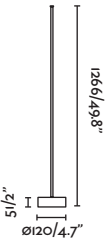

CLAP Beacon accessories 512 / 1266

Beacon 512 *use with x2 projectors max.

Beacon 1266 *use with x3 projectors max.

139,40€

88,70€

157,20€

91,10€