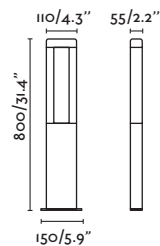

Material	Structure Aluminium
	Diffuser PMMA
Power	10W
Lumen Output	889lm
Light Source	SMD LED 3000K
Class	I
CRI	>80
Voltage	100V-240V/50/60Hz

Material	Structure Aluminium
	Diffuser PC
Power	12W
Lumen Output	962lm
Light Source	SMD LED 3000K
Class	I
CRI	>80
Voltage	100V-240V/50/60Hz

Material	Structure Aluminium
	Diffuser PC
Power	12W
Lumen Output	962lm
Light Source	SMD LED 3000K
Class	I
CRI	>80
Voltage	100V-240V/50/60Hz

Wall
362