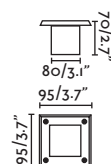

Led18 R

IP67 IK08 incl. SEA SIDE SUITABLE incl.

71498N ● Structure Satin Stainless
● Diffuser Opal 104,90€

Led18 SQ

IP67 IK08 incl. SEA SIDE SUITABLE incl.

71499N ● Structure Satin Stainless
● Diffuser Opal 121,90€

Material	Structure Stainless Steel 316L + Aluminium
	Diffuser Glass
Power	3W
Lumen Output	51lm
Light Source	SMD LED 3000K
Class	I
CRI	>80
Voltage	220V-240V/50/60Hz
Cut out	ø90x65mm
Resistance	1000Kg

Material	Structure Stainless Steel 316L + Aluminium
	Diffuser Glass
Power	3W
Lumen Output	192lm
Light Source	SMD LED 3000K
Class	I
CRI	>80
Voltage	220V-240V/50/60Hz
Cut out	80x70x80mm
Resistance	1000Kg