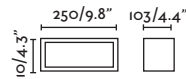

Natron

IP54 IK06

70887 ● Structure Dark Grey
● Diffuser Opal 104,00€

Material	Structure Aluminium Diffuser Glass
Light Source	1 E27 LED T45 max. 15W
Bulb incl.	No
Recom. Bulb	17437
Class	I

Tejo

IP54

70573 ● Structure Dark Grey
● Diffuser Opal 78,80€
70573B ● Structure Matt White
● Diffuser Opal 78,80€

Material	Structure Aluminium Diffuser PC
Light Source	1 E27 LED A60 max. 15W
Bulb incl.	No
Recom. Bulb	17463
Class	I