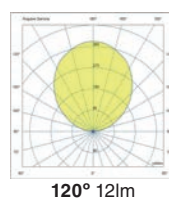

Crosby 24V

IP67 no incl. SEA SIDE SUITABLE incl.

70453 ● Structure Satin Stainless + Matt Black
● Diffuser Opal 121,50€

Crosby

IP67 incl. SEA SIDE SUITABLE incl.

70459N ● Structure Satin Stainless + Matt Black
● Diffuser Opal 119,90€

Material	Structure Stainless Steel 316L + Aluminium
	Diffuser Glass
Power	0,7W
Lumen Output	12lm
Light Source	SMD LED 3000K
Class	III
CRI	>80
Voltage	24VDC
Beam angle	120°
Cut out	ø90x156mm

Material	Structure Stainless Steel 316L + Aluminium
	Diffuser Glass
Power	1W
Lumen Output	12lm
Light Source	SMD LED 3000K
Class	I
CRI	>80
Voltage	100V-240V/50/60Hz
Beam angle	120°
Cut out	ø80x100mm

*Drivers info pag. 478