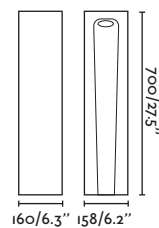

Grot 400
Faro Lab

IP55 IK06 incl. SEA SIDE SUITABLE IP68 CONNECTOR

75631 2700K 77lm	● Structure Grey	300,20€
75634 3000K 110lm	● Structure Grey	300,20€

Grot 700
Faro Lab

IP55 IK06 incl. SEA SIDE SUITABLE IP68 CONNECTOR

75632 2700K 77lm	● Structure Grey	376,20€
75635 3000K 110lm	● Structure Grey	376,20€

Material	Structure Concrete
	Diffuser Glass
Power	6,5W
Light Source	SMD LED
Class	II
CRI	≥80
Voltage	100V-277V/50/60Hz

Material	Structure Concrete
	Diffuser Glass
Power	6,5W
Light Source	SMD LED
Class	II
CRI	≥80
Voltage	100V-277V/50/60Hz