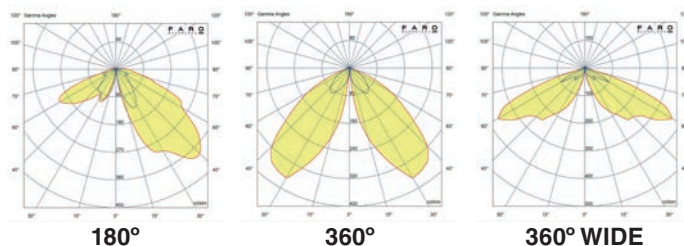

	Power	Light Source	CCT	Lumen Output	Voltage (V/Hz)	Lens	
750200	38W	3738lm	COB LED	2700K	100V-240V/50/60Hz	360°	1.487,50€
750200C	38W	3738lm	COB LED	2700K	220V-240V/50/60Hz	360°	1.600,90€
750200D	38W	3738lm	COB LED	2700K	220V-240V/50/60Hz	360°	1.531,00€
750201	38W	3748lm	COB LED	2700K	100V-240V/50/60Hz	360 WIDE°	1.487,40€
750201C	38W	3748lm	COB LED	2700K	220V-240V/50/60Hz	360 WIDE°	1.600,90€
750201D	38W	3748lm	COB LED	2700K	220V-240V/50/60Hz	360 WIDE°	1.531,00€
750202	38W	3664lm	COB LED	2700K	100V-240V/50/60Hz	180°	1.496,90€
750202C	38W	3664lm	COB LED	2700K	220V-240V/50/60Hz	180°	1.610,50€
750202D	38W	3664lm	COB LED	2700K	220V-240V/50/60Hz	180°	1.540,70€
750210	38W	3500lm	COB LED	3000K	100V-240V/50/60Hz	360°	1.487,40€
750210C	38W	3854lm	COB LED	3000K	220V-240V/50/60Hz	360°	1.600,90€
750210D	38W	3854lm	COB LED	3000K	220V-240V/50/60Hz	360°	1.531,00€
750211	38W	4022lm	COB LED	3000K	100V-240V/50/60Hz	360 WIDE°	1.487,40€
750211C	38W	3864lm	COB LED	3000K	220V-240V/50/60Hz	360 WIDE°	1.600,90€
750211D	38W	3864lm	COB LED	3000K	220V-240V/50/60Hz	360 WIDE°	1.531,00€
750212	38W	3579lm	COB LED	3000K	100V-240V/50/60Hz	180°	1.496,90€
750212C	38W	3777lm	COB LED	3000K	220V-240V/50/60Hz	180°	1.610,50€
750212D	38W	3777lm	COB LED	3000K	220V-240V/50/60Hz	180°	1.540,70€
750220	38W	3970lm	COB LED	4000K	100V-240V/50/60Hz	360°	1.487,40€
750220C	38W	3970lm	COB LED	4000K	220V-240V/50/60Hz	360°	1.600,90€
750220D	38W	3970lm	COB LED	4000K	220V-240V/50/60Hz	360°	1.531,00€
750221	38W	3980lm	COB LED	4000K	100V-240V/50/60Hz	360 WIDE°	1.487,40€
750221C	38W	3980lm	COB LED	4000K	220V-240V/50/60Hz	360 WIDE°	1.600,90€
750221D	38W	3980lm	COB LED	4000K	220V-240V/50/60Hz	360 WIDE°	1.531,00€
750222	38W	3890lm	COB LED	4000K	100V-240V/50/60Hz	180°	1.496,90€
750222C	38W	3890lm	COB LED	4000K	220V-240V/50/60Hz	180°	1.610,50€
750222D	38W	3890lm	COB LED	4000K	220V-240V/50/60Hz	180°	1.540,70€