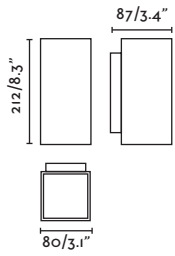

Kov R 1L

IP65 IK05 incl. SEA SIDE SUITABLE

Material	Structure Aluminium
Power	2x6W
Light Source	COB LED
Class	I
CRI	>80
Voltage	220V-240V/50/60Hz

Family	Finish	Color T	Beam Angle
71793- Kov Squared 2 lights	1 White	2 2700K	1 14°/14°
	2 Black	3 3000K	2 14°/22°
			3 22°/22°
			4 22°/30°
			5 30°/30°
			6 30°/14°

*NOTE: You can choose the same or different beam angle for each side of the product

14°	COB LED 2x6W CRI>80 1259lm 2700K		22°	COB LED 2x6W CRI>80 1304lm 2700K		30°	COB LED 2x6W CRI>80 1387lm 2700K	
	COB LED 2x6W CRI>80 1291lm 3000K			COB LED 2x6W CRI>80 1386lm 3000K			COB LED 2x6W CRI>80 1474lm 3000K