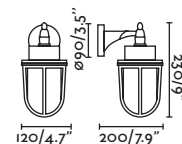

Cabo

IP44 IK05

70998 ● Structure Brass ● Diffuser Transparent 122,00€

Material	Structure Brass
	Diffuser Glass
Light Source	1 E27 LED A60 max. 15W
Bulb incl.	No
Recom. Bulb	17463
Class	I

Borda

IP44

70997 ● Structure Brass ● Diffuser Transparent 119,90€

Material	Structure Brass
	Diffuser Glass
Light Source	1 E27 LED A60 max. 15W
Bulb incl.	No
Recom. Bulb	17463
Class	I

Nahir

IP44

70992 ● Structure Brass ● Diffuser Transparent 171,80€

Material	Structure Brass
	Diffuser Glass
Light Source	1 E27 LED A60 max. 15W
Bulb incl.	No
Recom. Bulb	17463
Class	I