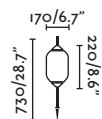

Saigon 1350 R55
Nahtrang

IP65

71575P-01 ● Structure Dark Grey
● Shade White 321,10€

Saigon 730 R17
Nahtrang

IP65

71576P-03 ● Structure Dark Grey
● Shade White 277,80€

Saigon 1370 R17
Nahtrang

IP65

71575P-03 ● Structure Dark Grey
● Shade White 260,00€

Material	Structure Aluminium
	Shade PEMD
Light Source	1 E27 LED A60 max. 15W
Bulb incl.	No
Recom. Bulb	17463
Class	II
Cable	2m

Material	Structure Aluminium
	Shade PEMD
Light Source	1 E27 LED A60 max. 15W
Bulb incl.	No
Recom. Bulb	17463
Class	II
Cable	2m

Material	Structure Aluminium
	Shade PEMD
Light Source	1 E27 LED A60 max. 15W
Bulb incl.	No
Recom. Bulb	17463
Class	II
Cable	2m