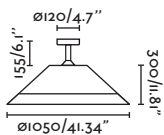

Saigon Fixed S C100
Nahtrang

IP54

71621-10	● Structure Dark Grey ● Shade Beige ● Diffuser Opal	771,70€
71621-12	● Structure Dark Grey ● Shade Green ● Diffuser Opal	771,70€
71621-14	● Structure Dark Grey ● Shade Ochre ● Diffuser Opal	771,70€

Material	Structure Aluminium
	Shade Textilene
	Diffuser PEMD
Light Source	1 E27 LED A60 max. 15W
Bulb incl.	No
Recom. Bulb	17463
Class	II

Saigon Fixed M C100
Nahtrang

IP54

71622-10	● Structure Dark Grey ● Shade Beige ● Diffuser Opal	797,90€
71622-12	● Structure Dark Grey ● Shade Green ● Diffuser Opal	797,90€
71622-14	● Structure Dark Grey ● Shade Ochre ● Diffuser Opal	797,90€

Material	Structure Aluminium
	Shade Textilene
	Diffuser PEMD
Light Source	1 E27 LED A60 max. 15W
Bulb incl.	No
Recom. Bulb	17463
Class	II

Floor
52

Portable
286