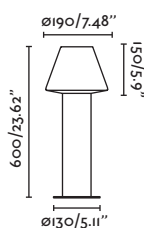

Muffin 559
Àlex & Manel Lluscà

IP44

74434B-04 ● **Structure** Dark Grey
● **Diffuser** Opal 133,10€

Material	Structure Aluminium Diffuser PMMA
Light Source	1 E27 LED T45 max. 15W
Bulb incl.	No
Recom. Bulb	17437
Class	I

Mistu 600
Faro Lab

IP44

74434B-02 ● **Structure** Dark Grey
● **Diffuser** Opal 119,40€

Material	Structure Aluminium Diffuser PMMA
Light Source	1 E27 LED T45 max. 15W
Bulb incl.	No
Recom. Bulb	17437
Class	I