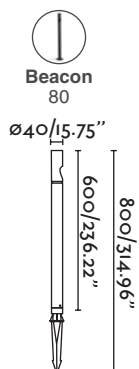

Bezel

IP65 IK06 incl. CONNECTOR

70248 ● Structure Matt Black
● Diffuser Transparent 171,40€

Spy 145

IP65 IK05 incl. 355°

70787 ● Structure Dark Grey
● Diffuser Opal 140,30€

Spy 435

IP65 IK05 incl. 355°

70788 ● Structure Dark Grey
● Diffuser Opal 171,50€

Material	Structure Aluminium
	Diffuser Glass
Power	8W
Lumen Output	349lm
Light Source	COB LED 2700K
Class	I
CRI	90
Voltage	220V-240V/50/60Hz
Beam angle	118,3°
Cable	1.2m

Material	Structure Aluminium + PC
	Diffuser Glass
Power	6W
Lumen Output	395lm
Light Source	COB LED 3000K
Class	I
Voltage	220V-240V/50/60Hz
Beam angle	30°
Cable	2m

Material	Structure Aluminium + PC
	Diffuser Glass
Power	6W
Lumen Output	395lm
Light Source	COB LED 3000K
Class	I
Voltage	220V-240V/50/60Hz
Beam angle	30°
Cable	2m