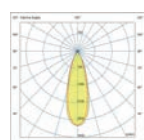

30° COB LED 6W CRI>80 835lm 2700K
COB LED 6W CRI>80 884lm 3000K