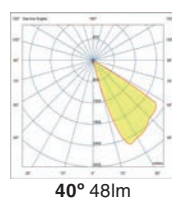

Dang

IP67 no incl. SEA SIDE SUITABLE incl.

70446 ● Structure Satin Stainless
● Diffuser Transparent 120,50€

Uve

IP44 incl. incl.

70397 ● Structure Dark Grey
● Diffuser Transparent 42,20€

Material	Structure Stainless Steel 316L + Glass
	Diffuser Glass
Power	3W
Lumen Output	48lm
Light Source	COB LED 3000K
Class	III
CRI	>80
Voltage	24VDC
Beam angle	40°
Cut out	ø63x115mm

Material	Structure Aluminium
	Diffuser PC
Power	2W
Lumen Output	20lm
Light Source	SMD LED 3000K
Class	II
CRI	>80
Voltage	220V-240V/50/60Hz
Beam angle	120°
Cut out	ø78mm

*Drivers info pag. 478