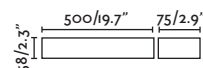

Doro 220

IP65

IK07

71900	● Structure Matt White ● Diffuser Prism	111,40€
71901	● Structure Dark Grey ● Diffuser Prism	111,40€
71902	● Structure Rust Brown ● Diffuser Prism	111,40€
71899	● Structure Teak + Dark Grey ● Diffuser Prism	153,30€

Material	Structure Aluminium
	Diffuser Glass
Power	2x6,5W
Lumen Output	2x349lm
Light Source	SMD LED 3000K
Class	I
CRI	>80
Voltage	220V-240V/50/60Hz

Doro 380

IP65

IK07

71903	● Structure Matt White ● Diffuser Prism	163,40€
71904	● Structure Dark Grey ● Diffuser Prism	163,40€
71905	● Structure Rust Brown ● Diffuser Prism	163,40€

Material	Structure Aluminium
	Diffuser Glass
Power	2x10W
Lumen Output	2x599lm
Light Source	SMD LED 3000K
Class	I
CRI	>80
Voltage	220V-240V/50/60Hz

Doro 500

IP65

IK07

71906	● Structure Matt White ● Diffuser Prism	223,10€
71907	● Structure Dark Grey ● Diffuser Prism	223,10€
71908	● Structure Rust Brown ● Diffuser Prism	223,10€

Material	Structure Aluminium
	Diffuser Glass
Power	2x14W
Lumen Output	2x744lm
Light Source	SMD LED 3000K
Class	I
CRI	>80
Voltage	220V-240V/50/60Hz