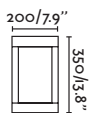

Pilo

IP65 IK06 incl. SEA SIDE SUITABLE

75595 2700K 242lm	● Structure Grey	262,30€
75596 3000K 370lm	● Structure Grey	262,30€

Material	Structure Concrete
Power	6W
Light Source	SMD LED
Class	II
CRI	≥80
Voltage	220V-240V/50/60Hz