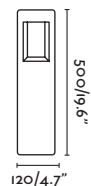

Naya 200

IP54 incl.

71198 **Structure** Dark Grey
 Diffuser Transparent 118,20€

Material	Structure Aluminium
	Diffuser PC
Power	8W
Lumen Output	160lm
Light Source	SMD LED 3000K
Class	I
CRI	>80
Voltage	100V-240V/50/60Hz
Beam angle	120°

Naya 500

IP54 incl.

71199 **Structure** Dark Grey
 Diffuser Transparent 156,00€

Material	Structure Aluminium
	Diffuser PC
Power	8W
Lumen Output	160lm
Light Source	SMD LED 3000K
Class	I
CRI	>80
Voltage	100V-240V/50/60Hz
Beam angle	120°