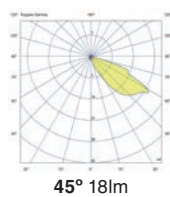

Racing

IP44

70403 **Structure** Dark Grey
 Diffuser Transparent 40,20€

Carter

IP44

70402 **Structure** Dark Grey
 Diffuser Transparent 40,20€

Material	Structure Aluminium
	Diffuser PC
Power	1W
Lumen Output	18lm
Light Source	SMD LED 4000K
Class	II
CRI	>80
Voltage	220V-240V/50/60Hz
Beam angle	45°
Cut out	ø76mm

Material	Structure Aluminium
	Diffuser PC
Power	1W
Lumen Output	18lm
Light Source	SMD LED 4000K
Class	II
CRI	>80
Voltage	220V-240V/50/60Hz
Beam angle	45°
Cut out	ø76mm