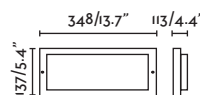

Pol

IP54 incl.

70829 ● Structure Dark Grey
● Diffuser Opal 125,00€

Material	Structure Aluminium
	Diffuser PMMA
Power	8W
Lumen Output	550lm
Light Source	SMD LED 3000K
Class	I
CRI	>80
Voltage	100V-240V/50/60Hz

Mol

IP44

70720 ● Structure Dark Grey
● Diffuser Opal 64,50€

Material	Structure Aluminium
	Diffuser PC
Light Source	1 E27 LED A60 max. 15W
Bulb incl.	No
Recom. Bulb	17463
Class	I