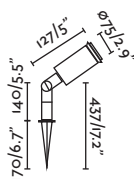

Tono

IP44

Garten Lampholder

IP54/44

Garten Plug

IP44

Material	Structure Aluminium
	Diffuser Glass
Light Source	1 GU10 LED PAR16 max. 8W
Bulb incl.	No
Recom. Bulb	17334
Class	I
Cable	2m

Material	Structure ABS
Light Source	1 E27 LED PAR38 max. 15W
Bulb incl.	No
Recom. Bulb	17400
Class	II
Cable	2.5m

Material	Structure ABS
Light Source	max. 3520W
Bulb incl.	Yes
Class	I
Cable	2.5m