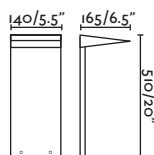

Klamp
Àlex & Manel Llusçà

IP44

Soleil

IP54

IK07

PIR

☰

☀️ solar

Material	Structure Aluminium
	Diffuser PC
Light Source	1 E27 LED A60 max. 15W
Bulb incl.	No
Recom. Bulb	17463
Class	I

Material	Structure Aluminium
	Diffuser PMMA
Power	2W
Lumen Output	157lm
Light Source	SMD LED 3000K
Class	III
CRI	>80
Battery	7 Charge Max. 3 Worktime

Solar lamp