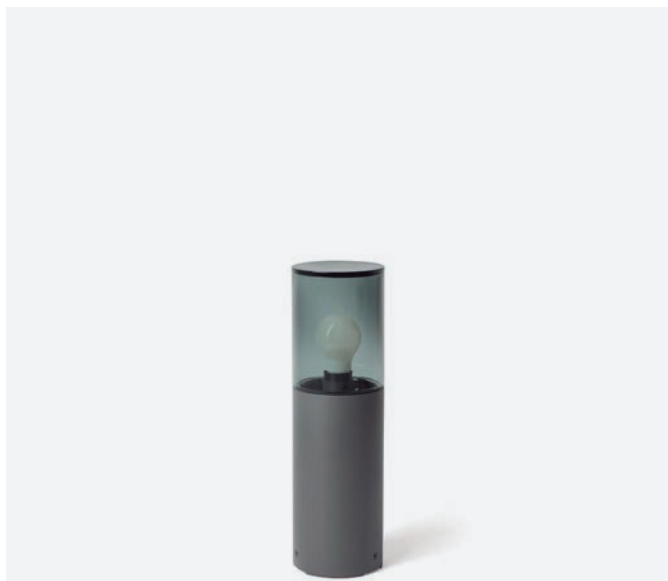

Kila 400

IP65

71746	● Structure Dark Grey ● Diffuser Transparent	230,00€
71747	● Structure Dark Grey ● Diffuser Smoked	248,50€
71748	● Structure Dark Grey ● Diffuser Amber	248,50€

Material	Structure Aluminium Diffuser Glass
Light Source	1 E27 LED A60 max. 15W
Bulb incl.	No
Recom. Bulb	17463
Class	I