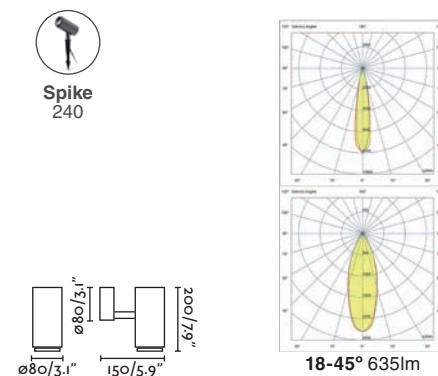

Material	Structure PC + Aluminium Diffuser PC
Light Source	1 GU10 LED PAR16 max. 5W
Bulb incl.	No
Recom. Bulb	17334
Class	II
Cable	2.5m

Material	Structure Aluminium Diffuser Glass
Power	20W
Lumen Output	1400lm
Light Source	COB LED 3000K
Class	I
CRI	>80
Voltage	220V-240V/50/60Hz
Beam angle	30°

Material	Structure Aluminium Diffuser PMMA
Power	8,5W
Lumen Output	635lm
Light Source	COB LED 3000K
Class	I
CRI	>80
Voltage	100V-240V/50/60Hz
Beam angle	18-45°

Flow Accessory
71548 ● Matt Black 13,60€
Material Structure Aluminium