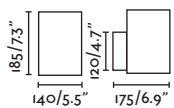

Thon 1L

IP55 IK06 incl.

70283 **Structure** Dark Grey
 Diffuser Opal 277,20€

Material	Structure Aluminium
	Diffuser Glass
Power	15W
Lumen Output	825lm
Light Source	COB LED 3000K
Class	I
CRI	>80
Voltage	220V-240V/50/60Hz
Beam angle	18°

Thon 2L

IP55 IK06 incl.

70284 **Structure** Dark Grey
 Diffuser Opal 327,20€

Material	Structure Aluminium
	Diffuser Glass
Power	2x15W
Lumen Output	2x859lm
Light Source	COB LED 3000K
Class	I
CRI	>80
Voltage	220V-240V/50/60Hz
Beam angle	18°