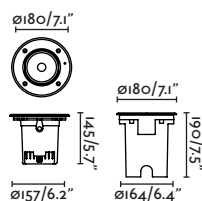

Geiser 130 Wallwasher

IP67 IK08 incl. SEA SIDE SUITABLE incl.

70311 ● Structure Satin Stainless 168,00€

Geiser 180 Wallwasher

IP67 IK08 incl. SEA SIDE SUITABLE incl.

70312 ● Structure Satin Stainless 241,30€

Material	Structure Stainless Steel 316L + Aluminium
Power	7,5W
Lumen Output	283lm
Light Source	COB LED 3000K
Class	II
CRI	>80
Voltage	220V-240V/50/60Hz
Cut out	ø120x130mm
Resistance	1000Kg

Material	Structure Stainless Steel 316L + Aluminium
Power	12,5W
Lumen Output	464lm
Light Source	COB LED 3000K
Class	II
CRI	>80
Voltage	220V-240V/50/60Hz
Cut out	ø164x190mm
Resistance	1000Kg