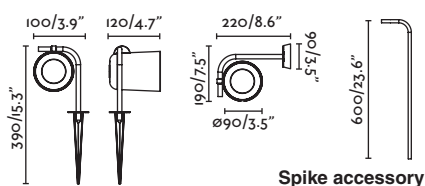

Material	Structure PC + Aluminium Diffuser PC
Light Source	1 GU10 LED PAR16 max. 5W
Bulb incl.	No
Recom. Bulb	17334
Class	II
Cable	2.5m

Material	Structure Aluminium Diffuser Glass
Power	20W
Lumen Output	1400lm
Light Source	COB LED 3000K
Class	I
CRI	>80
Voltage	220V-240V/50/60Hz
Beam angle	30°

Material	Structure Aluminium Diffuser PMMA
Power	8,5W
Lumen Output	635lm
Light Source	COB LED 3000K
Class	I
CRI	>80
Voltage	100V-240V/50/60Hz
Beam angle	18-45°

Flow Accessory
71548 ● Matt Black 13,60€
Material Structure Aluminium