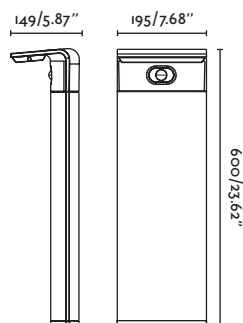

Luma 300
Faro Lab

IP65 IK06 SEA SIDE SUITABLE PIR solar

74457 ● Structure Dark Grey
● Diffuser Transparent 259,00€

Luma 600
Faro Lab

IP65 IK06 SEA SIDE SUITABLE PIR solar

74458 ● Structure Dark Grey
● Diffuser Transparent 301,50€

Material	Structure Aluminium
	Diffuser PC
Power	5W
Lumen Output	525,5lm
Light Source	LED MODULE 3000K
Class	I
CRI	>80
Voltage	100V-240V/50/60Hz
Beam angle	120°
Battery	4/6 Charge

Material	Structure Aluminium
	Diffuser PC
Power	5W
Lumen Output	525,5lm
Light Source	LED MODULE 3000K
Class	I
CRI	>80
Voltage	100V-240V/50/60Hz
Beam angle	120°
Battery	4/6 Charge