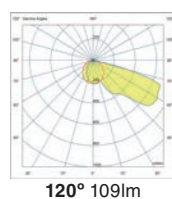

Nase SQ

IP44

70395	● Structure Matt White ● Diffuser Transparent	53,50€
70398	● Structure Dark Grey ● Diffuser Transparent	53,50€

Nase RCT

IP44

70396	● Structure Matt White ● Diffuser Transparent	56,60€
70399	● Structure Dark Grey ● Diffuser Transparent	56,60€

Material	Structure Aluminium Diffuser PC
Power	3W
Lumen Output	109lm
Light Source	SMD LED 3000K
Class	II
CRI	>80
Voltage	220V-240V/50/60Hz
Beam angle	120°
Cut out	92x87x80mm

Material	Structure Aluminium Diffuser PC
Power	3W
Lumen Output	84lm
Light Source	SMD LED 3000K
Class	II
CRI	>80
Voltage	220V-240V/50/60Hz
Beam angle	120°
Cut out	132x90x80mm