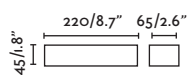

## Aday 113

IP54

IK10

70644	● Structure Matt White ● Diffuser Opal	97,70€
70645	● Structure Dark Grey ● Diffuser Opal	97,70€