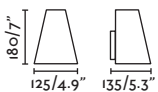

Tinia

IP44

71353 ● **Structure** Dark Grey
● **Diffuser** Opal 56,20€

Material	Structure Aluminium Diffuser PC
Light Source	1 E27 LED A60 max. 15W
Bulb incl.	No
Recom. Bulb	17463
Class	I

Gina

IP44

71363 ● **Structure** Dark Grey
● **Diffuser** Transparent 50,60€
71367 ● **Structure** Matt Black
● **Diffuser** Transparent 50,60€
71366 ● **Structure** Matt White
● **Diffuser** Transparent 50,60€

Material	Structure Aluminium Diffuser Glass
Light Source	1 GU10 LED PAR16 max. 8W
Bulb incl.	No
Recom. Bulb	17334
Class	I