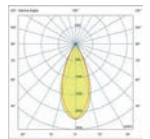

50° COB LED 12,5W
CRI>80 539lm 2700K
COB LED 12,5W
CRI>80 555lm 3000K