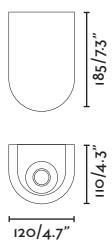

75650 **Structure** Grey 184,00€
 Diffuser Translucent

Material	Structure Concrete
	Diffuser Glass
Power	3W
Lumen Output	214,7lm
Light Source	LED MODULE 3000K
Class	II
CRI	>80
Voltage	220V-240V/50/60Hz