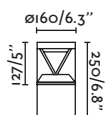

Power	Light Source	CCT	Lumen Output	Voltage (V/Hz)	Lens	
750000	14W	868lm	COB LED	2700K	100V-240V/50/60Hz	360°	393,30€
750000C	14W	868lm	COB LED	2700K	220V-240V/50/60Hz	360°	511,90€
750000D	14W	868lm	COB LED	2700K	220V-240V/50/60Hz	360°	442,10€
750001	14W	1016lm	COB LED	2700K	100V-240V/50/60Hz	360 WIDE°	393,30€
750001C	14W	1016lm	COB LED	2700K	220V-240V/50/60Hz	360 WIDE°	511,90€
750001D	14W	1016lm	COB LED	2700K	220V-240V/50/60Hz	360 WIDE°	442,10€
750002	14W	961lm	COB LED	2700K	100V-240V/50/60Hz	180°	403,00€
750002C	14W	961lm	COB LED	2700K	220V-240V/50/60Hz	180°	521,50€
750002D	14W	961lm	COB LED	2700K	220V-240V/50/60Hz	180°	451,70€
750010	14W	895lm	COB LED	3000K	100V-240V/50/60Hz	360°	393,30€
750010C	14W	895lm	COB LED	3000K	220V-240V/50/60Hz	360°	511,90€
750010D	14W	895lm	COB LED	3000K	220V-240V/50/60Hz	360°	442,10€
750011	14W	1191lm	COB LED	3000K	100V-240V/50/60Hz	360 WIDE°	393,30€
750011C	14W	1047lm	COB LED	3000K	220V-240V/50/60Hz	360 WIDE°	511,90€
750011D	14W	1047lm	COB LED	3000K	220V-240V/50/60Hz	360 WIDE°	442,10€
750012	14W	1004lm	COB LED	3000K	100V-240V/50/60Hz	180°	403,00€
750012C	14W	991lm	COB LED	3000K	220V-240V/50/60Hz	180°	521,50€
750012D	14W	991lm	COB LED	3000K	220V-240V/50/60Hz	180°	451,70€
750020	14W	922lm	COB LED	4000K	100V-240V/50/60Hz	360°	393,30€
750020C	14W	922lm	COB LED	4000K	220V-240V/50/60Hz	360°	511,90€
750020D	14W	922lm	COB LED	4000K	220V-240V/50/60Hz	360°	442,10€
750021	14W	1078lm	COB LED	4000K	100V-240V/50/60Hz	360 WIDE°	393,30€
750021C	14W	1078lm	COB LED	4000K	220V-240V/50/60Hz	360 WIDE°	511,90€
750021D	14W	1078lm	COB LED	4000K	220V-240V/50/60Hz	360 WIDE°	442,10€
750022	14W	1021lm	COB LED	4000K	100V-240V/50/60Hz	180°	403,00€
750022C	14W	1021lm	COB LED	4000K	220V-240V/50/60Hz	180°	521,50€
750022D	14W	1021lm	COB LED	4000K	220V-240V/50/60Hz	180°	451,70€