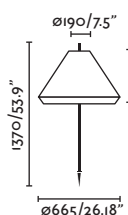

Saigon C70
Nahrang

IP65

- 71575P-09 Structure Dark Grey 678,20€
- Shade Beige
- Diffuser Opal

- 71575P-11 Structure Dark Grey 678,20€
- Shade Green
- Diffuser Opal

- 71575P-13 Structure Dark Grey 663,90€
- Shade Ochre
- Diffuser Opal

Material	Structure Aluminium
	Shade PP
	Diffuser PEMD
Light Source	1 E27 LED A60 max. 15W
Bulb incl.	No
Recom. Bulb	17463
Class	II
Cable	2m

Saigon W70
Nahrang

IP65

- 71575P-07 Structure Dark Grey 695,80€
- Shade Brown
- Diffuser Opal

Material	Structure Aluminium
	Shade Synthetic Wicker
	Diffuser PEMD
Light Source	1 E27 LED A60 max. 15W
Bulb incl.	No
Recom. Bulb	17463
Class	II
Cable	2m

Saigon T70
Nahrang

IP65

- 71575P-05 Structure Dark Grey 572,80€
- Shade Cream
- Diffuser Opal

- 71575P-06 Structure Dark Grey 572,80€
- Shade Brown
- Diffuser Opal

Material	Structure Aluminium
	Shade Textilene
	Diffuser PEMD
Light Source	1 E27 LED A60 max. 15W
Bulb incl.	No
Recom. Bulb	17463
Class	II
Cable	2m