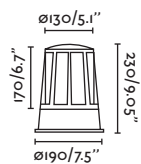

Sete

IP54

IK04

Surat

IP54

Mauren

IP44

SEA SIDE
SUITABLE

75521 ● **Structure** Dark Grey
● **Diffuser** Opal 225,80€

72310 ● **Structure** Dark Grey
● **Diffuser** Translucent 100,70€

70993 ● **Structure** Brass
● **Diffuser** Translucent 160,20€

Material	Structure Aluminium Diffuser PC
Power	6W
Lumen Output	220lm
Light Source	SMD LED 3000K
Class	I
CRI	>80
Voltage	100V-240V/50/60Hz

Material	Structure Aluminium Diffuser Glass
Light Source	1 E27 LED A60 max. 15W
Bulb incl.	No
Recom. Bulb	17463
Class	I

Material	Structure Brass Diffuser Glass
Light Source	1 E27 LED A60 max. 15W
Bulb incl.	No
Recom. Bulb	17463
Class	I