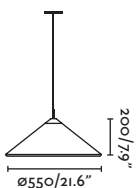

Saigon R55
Nahtrang

IP65

71579-02 ● Structure Dark Grey
● Shade White 261,20€

Saigon R45
Nahtrang

IP65 IK06

71579C-04 ● Structure Dark Grey
● Shade White 259,40€

Saigon R17
Nahtrang

IP65

71579C-03 ● Structure Dark Grey
● Shade White 245,50€

Material	Structure Aluminium
	Shade PEMD
Light Source	1 E27 LED A60 max. 15W
Bulb incl.	No
Recom. Bulb	17463
Class	II
Cable	1.2m

Material	Structure Aluminium
	Shade PEMD
Light Source	1 E27 LED A60 max. 15W
Bulb incl.	No
Recom. Bulb	17463
Class	II
Cable	1.2m

Material	Structure Aluminium
	Shade PEMD
Light Source	1 E27 LED A60 max. 15W
Bulb incl.	No
Recom. Bulb	17463
Class	II
Cable	1.2m