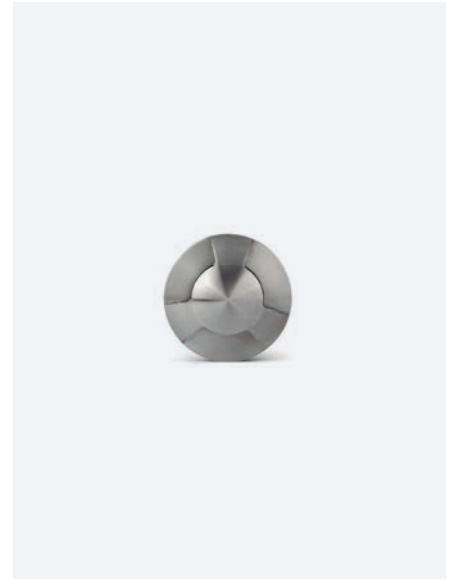

Kane 3

IP67 no incl. SEA SIDE SUITABLE
incl.

70662 3000K 17,6lm	● Structure Satin Stainless ● Diffuser Opal	42,90€
70662W 2700K 17,6lm	● Structure Satin Stainless ● Diffuser Transparent	42,90€

Material	Structure Stainless Steel 316L
	Diffuser Glass
Power	3W
Light Source	COB LED
Class	III
CRI	>80
Voltage	24VDC
Beam angle	120°
Cut out	ø40mm
Resistance	1000Kg

*Drivers info pag. 478