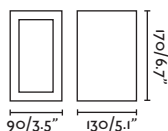

Log

IP54

IK05

Blind

IP65

IK06

Olan

IP65

IK06

70264 ● **Structure** Dark Grey
● **Diffuser** Opal 125,20€

70267 ● **Structure** Matt White
● **Diffuser** Transparent 133,20€

70268 ● **Structure** Rust Brown
● **Diffuser** Transparent 133,20€

70634 ● **Structure** Dark Grey
● **Diffuser** Transparent 133,20€

70269 ● **Structure** Matt White
● **Diffuser** Transparent 128,60€

70270 ● **Structure** Rust Brown
● **Diffuser** Transparent 128,60€

70637 ● **Structure** Dark Grey
● **Diffuser** Transparent 128,60€

Material	Structure Aluminium Diffuser PC
Power	9W
Lumen Output	467lm
Light Source	SMD LED 3000K
Class	I
CRI	>80
Voltage	220V-240V/50/60Hz

Material	Structure Aluminium Diffuser Glass
Power	2x3W
Lumen Output	2x161lm
Light Source	COB LED 3000K
Class	I
CRI	>80
Voltage	220V-240V/50/60Hz

Material	Structure Aluminium Diffuser Glass
Power	2x3W
Lumen Output	2x127lm
Light Source	COB LED 3000K
Class	I
CRI	>80
Voltage	220V-240V/50/60Hz