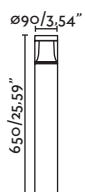

Plim 1

IP65 incl.

71299 ● Structure Dark Grey
● Diffuser Transparent 152,50€

Plim 2

IP65 incl.

71300 ● Structure Dark Grey
● Diffuser Opal 152,50€

Plim 3

IP65 incl.

71301 ● Structure Dark Grey
● Diffuser Transparent 152,50€

Material	Structure Aluminium
	Diffuser PC
Power	10W
Lumen Output	508lm
Light Source	SMD LED 3000K
Class	I
CRI	>80
Voltage	100V-240V/50/60Hz

Material	Structure Aluminium
	Diffuser PC
Power	10W
Lumen Output	400lm
Light Source	SMD LED 3000K
Class	I
CRI	>80
Voltage	100V-240V/50/60Hz

Material	Structure Aluminium
	Diffuser PC
Power	10W
Lumen Output	478lm
Light Source	SMD LED 3000K
Class	I
CRI	>80
Voltage	100V-240V/50/60Hz