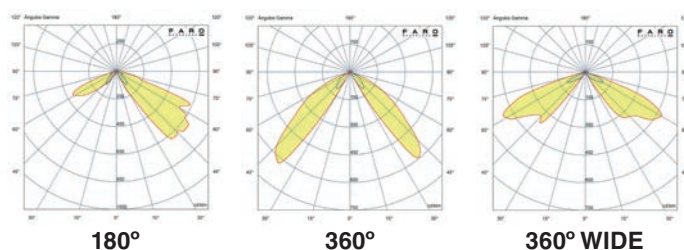

Power	Light Source	CCT	Lumen Output	Voltage (V/Hz)	Lens	
751000	14W	623lm	COB LED	2700K	100V-240V/50/60Hz	360°	432,00€
751000C	14W	623lm	COB LED	2700K	220V-240V/50/60Hz	360°	550,50€
751000D	14W	623lm	COB LED	2700K	220V-240V/50/60Hz	360°	480,70€
751001	14W	778lm	COB LED	2700K	100V-240V/50/60Hz	360 WIDE°	432,00€
751001C	14W	778lm	COB LED	2700K	220V-240V/50/60Hz	360 WIDE°	550,50€
751001D	14W	778lm	COB LED	2700K	220V-240V/50/60Hz	360 WIDE°	480,70€
751002	14W	601lm	COB LED	2700K	100V-240V/50/60Hz	180°	441,60€
751002C	14W	601lm	COB LED	2700K	220V-240V/50/60Hz	180°	560,20€
751002D	14W	601lm	COB LED	2700K	220V-240V/50/60Hz	180°	490,30€
751010	14W	533lm	COB LED	3000K	100V-240V/50/60Hz	360°	432,00€
751010C	14W	642lm	COB LED	3000K	220V-240V/50/60Hz	360°	550,50€
751010D	14W	642lm	COB LED	3000K	220V-240V/50/60Hz	360°	480,70€
751011	14W	1243lm	COB LED	3000K	100V-240V/50/60Hz	360 WIDE°	432,00€
751011C	14W	802lm	COB LED	3000K	220V-240V/50/60Hz	360 WIDE°	550,50€
751011D	14W	802lm	COB LED	3000K	220V-240V/50/60Hz	360 WIDE°	480,70€
751012	14W	696lm	COB LED	3000K	100V-240V/50/60Hz	180°	441,60€
751012C	14W	620lm	COB LED	3000K	220V-240V/50/60Hz	180°	560,20€
751012D	14W	620lm	COB LED	3000K	220V-240V/50/60Hz	180°	490,30€
751020	14W	661lm	COB LED	4000K	100V-240V/50/60Hz	360°	432,00€
751020C	14W	661lm	COB LED	4000K	220V-240V/50/60Hz	360°	550,50€
751020D	14W	661lm	COB LED	4000K	220V-240V/50/60Hz	360°	480,70€
751021	14W	826lm	COB LED	4000K	100V-240V/50/60Hz	360 WIDE°	432,00€
751021C	14W	826lm	COB LED	4000K	220V-240V/50/60Hz	360 WIDE°	550,50€
751021D	14W	826lm	COB LED	4000K	220V-240V/50/60Hz	360 WIDE°	480,70€
751022	14W	639lm	COB LED	4000K	100V-240V/50/60Hz	180°	441,70€
751022C	14W	639lm	COB LED	4000K	220V-240V/50/60Hz	180°	560,10€
751022D	14W	639lm	COB LED	4000K	220V-240V/50/60Hz	180°	490,30€