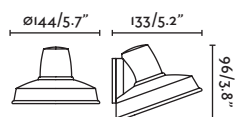

Bronx

Àlex & Manel Llusçà

IP44

71194	● Structure Brown ● Diffuser Transparent	51,50€
71195	● Structure White ● Diffuser Transparent	51,50€
71196	● Structure Dark Grey ● Diffuser Transparent	51,50€

Material	Structure Aluminium Diffuser Glass
Light Source	1 GU10 LED PAR16 max. 5W
Bulb incl.	No
Recom. Bulb	17334
Class	I

Pals

Faro Lab

IP65 IK06

70290	● Structure Matt White ● Diffuser Opal	145,10€
70291	● Structure Dark Grey ● Diffuser Opal	145,10€

Material	Structure Aluminium Diffuser Glass
Light Source	1 E27 LED A60 max. 15W
Bulb incl.	No
Recom. Bulb	17463
Class	I