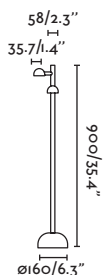

Spike included