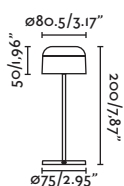

Mavis 200

71920	● Structure Matt Black ● Diffuser Transparent	72,40€
71921	● Structure Matt White ● Diffuser Transparent	72,40€
71923	● Structure Matt Yellow ● Diffuser Transparent	72,40€

Material	Structure Aluminium Diffuser PC
Power	2W
Lumen Output	150lm
Light Source	SMD LED 2700K
Class	III
CRI	≥80
Voltage	5VDC
Beam angle	180°
Battery	4 Charge Max. 10 Worktime

Touch lamp

Mavis 360

71928	● Structure Matt Black ● Diffuser Transparent	94,50€
71929	● Structure Matt White ● Diffuser Transparent	94,50€
71931	● Structure Matt Yellow ● Diffuser Transparent	94,50€

Material	Structure Aluminium Diffuser PC
Power	3W
Lumen Output	225lm
Light Source	SMD LED 2700K
Class	III
CRI	≥80
Voltage	5VDC
Beam angle	180°
Battery	4 Charge Max. 10 Worktime