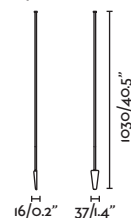

75709-2 ● Black 40,20€
75709-4 ● Rust Brown 40,20€

Spike 1030

75706-2 ● Black 91,10€
75706-4 ● Rust Brown 91,10€

Shade 400