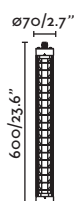

Scuba Louver 600

IP65 IK10 incl.

75756 ● Structure Black
● Diffuser Transparent 200,50€

Scuba Louver 1200

IP65 IK10 incl.

75757 ● Structure Black
● Diffuser Transparent 279,80€

Material	Structure Aluminium
	Diffuser PC
Power	12W
Lumen Output	772lm
Light Source	SMD LED 2700K
Class	I
CRI	>90
Voltage	220V-240V/50/60Hz
Beam angle	60°
Cable	1.5m

Material	Structure Aluminium
	Diffuser PC
Power	20W
Lumen Output	1353lm
Light Source	SMD LED 2700K
Class	I
CRI	>90
Voltage	220V-240V/50/60Hz
Beam angle	60°
Cable	1.5m

Suspended
298

Ceiling
312