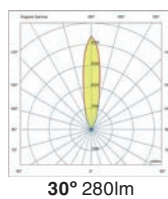

Taro

IP67 incl. SEA SIDE SUITABLE incl.

70449 **Structure** Satin Stainless **Diffuser** Transparent **182,50€**

Material	Structure Stainless Steel 316L + Aluminium
	Diffuser Glass
Power	7W
Lumen Output	280lm
Light Source	COB LED 3000K
Class	I
CRI	>80
Voltage	100V-240V/50/60Hz
Beam angle	30°
Cut out	ø90x135mm
Resistance	600Kg

Tecno

IP67 IK08 SEA SIDE SUITABLE incl.

71489N **Structure** Satin Stainless **Diffuser** Transparent **83,10€**

Material	Structure Stainless Steel 316L + Aluminium
	Diffuser Glass
Power	8W
Light Source	GU10 LED
Class	I
Voltage	100V-240V/50/60Hz
Cut out	ø100x125mm
Resistance	2000Kg