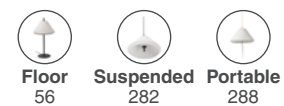

**Saigon T70**  
Nahrang

IP65

- 71575P-05  Structure Dark Grey 572,80€
- Shade Cream
- Diffuser Opal

---

- 71575P-06  Structure Dark Grey 572,80€
- Shade Brown
- Diffuser Opal

<b>Material</b>	Structure Aluminium
	Shade Textilene
	Diffuser PEMD
<b>Light Source</b>	1 E27 LED A60 max. 15W
<b>Bulb incl.</b>	No
<b>Recom. Bulb</b>	17463
<b>Class</b>	II
<b>Cable</b>	2m