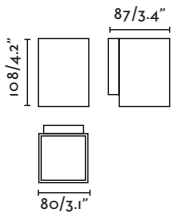

Kov SQ 1L

IP65 IK05 incl. SEA SIDE SUITABLE

Material	Structure Aluminium
Power	6W
Light Source	COB LED
Class	I
CRI	>80
Voltage	220V-240V/50/60Hz