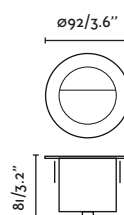

Grund 80 Wallwasher

IP67

IK07

SEA SIDE
SUITABLE

70856 2700K 221lm	● Structure Black ● Diffuser Transparent	149,20€
70858 3000K 411lm	● Structure Black ● Diffuser Transparent	188,80€
70855 2700K 214lm	● Structure Brushed Stainless Steel ● Diffuser Transparent	149,20€
70857 3000K 400lm	● Structure Brushed Stainless Steel ● Diffuser Transparent	188,80€

Material	Structure Aluminium Diffuser Glass
Power	7W
Light Source	LED MODULE
Class	III
CRI	92
Voltage	24VDC
Cut out	60mm
Resistance	1000Kg

*Drivers info pag. 478

Grund 92 Wallwasher

IP67

IK07

SEA SIDE
SUITABLE

70860 2700K 221lm	● Structure Black ● Diffuser Transparent	149,20€
70862 3000K 411lm	● Structure Black ● Diffuser Transparent	188,80€
70859 2700K 214lm	● Structure Brushed Stainless Steel ● Diffuser Transparent	149,20€
70861 3000K 400lm	● Structure Brushed Stainless Steel ● Diffuser Transparent	188,80€

Material	Structure Aluminium Diffuser Glass
Power	13W
Light Source	LED MODULE
Class	III
CRI	92
Voltage	24VDC
Cut out	68mm
Resistance	1000Kg

*Drivers info pag. 478