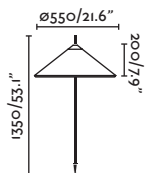

Saigon 1350 R55
Nahtrang

IP65

71575P-01 ● Structure Dark Grey
● Shade White 321,10€

Saigon 730 R17
Nahtrang

IP65

71576P-03 ● Structure Dark Grey
● Shade White 277,80€

Saigon 1370 R17
Nahtrang

IP65

71575P-03 ● Structure Dark Grey
● Shade White 260,00€

Material	Structure Aluminium
	Shade PEMD
Light Source	1 E27 LED A60 max. 15W
Bulb incl.	No
Recom. Bulb	17463
Class	II
Cable	2m

Material	Structure Aluminium
	Shade PEMD
Light Source	1 E27 LED A60 max. 15W
Bulb incl.	No
Recom. Bulb	17463
Class	II
Cable	2m

Material	Structure Aluminium
	Shade PEMD
Light Source	1 E27 LED A60 max. 15W
Bulb incl.	No
Recom. Bulb	17463
Class	II
Cable	2m