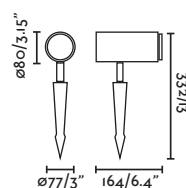

Wall  
204

Zoom 18° to 45°

Tono

IP44

Garten Lampholder

IP54/44

Garten Plug

IP44