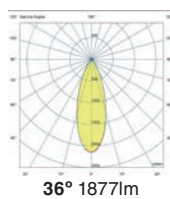

Muur 250

IP65 IK06 incl. SEA SIDE SUITABLE 45°

71771 ● Structure Dark Grey
● Diffuser Transparent 389,60€

Alfa Àlex & Manel Llusçà

IP65 incl. 135°

70025 ● Structure Dark Grey
● Diffuser Transparent 179,10€

Material	Structure Aluminium
	Diffuser Glass
Power	28,5W
Lumen Output	1877lm
Light Source	SMD LED 3000K
Class	I
CRI	>80
Voltage	220V-240V/50/60Hz
Beam angle	36°

Material	Structure Aluminium
	Diffuser Glass
Power	13W
Lumen Output	845lm
Light Source	COB LED 3000K
Class	I
CRI	>80
Voltage	220V-240V/50/60Hz
Beam angle	80°

Muur 250 Visor Accessory
71771V ● Dark Grey 37,00€
Material Structure Aluminium