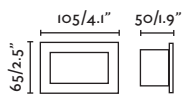

Frol

IP65

70135 **Structure** Satin Nickel 35,70€
 Diffuser Opal

Gron

IP65

70134 **Structure** Satin Nickel 39,90€
 Diffuser Opal

Material	Structure Stainless Steel 304
	Diffuser PC
Power	1W
Lumen Output	113lm
Light Source	SMD LED 3000K
Class	II
CRI	>80
Voltage	220V-240V/50/60Hz
Cut out	92x92x50mm

Material	Structure Stainless Steel 304
	Diffuser PC
Power	1W
Lumen Output	114lm
Light Source	SMD LED 3000K
Class	II
CRI	>80
Voltage	220V-240V/50/60Hz
Cut out	105x66x50mm