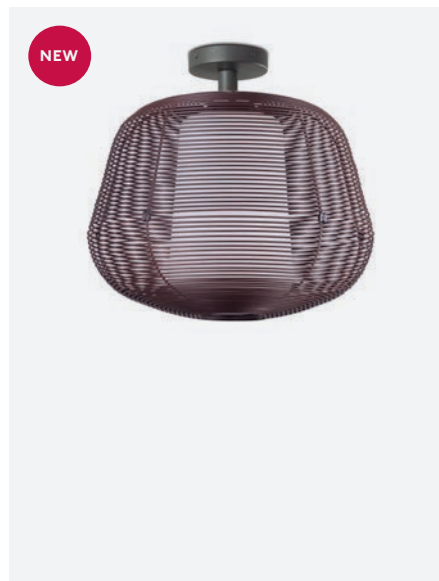

Nara Fixed S
Carrasquet

IP54

72109-155	Shade Beige Diffuser Opal	461,70€
72109-156	Shade Black Diffuser Opal	461,70€
72109-157	Shade Rust Brown Diffuser Opal	461,70€

Material	Structure Stainless Steel Shade Steel Diffuser PEMD
Light Source	1 E27 LED A60 max. 12W
Bulb incl.	No
Recom. Bulb	17070
Class	II
Cable	1.2m