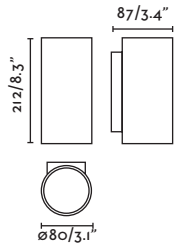

Kov R 2L

IP65 IK05 incl. SEA SIDE SUITABLE

Material	Structure Aluminium
Power	2x6W
Light Source	COB LED
Class	I
CRI	>80
Voltage	220V-240V/50/60Hz