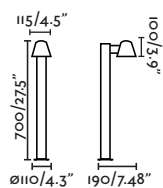

Gina

IP44

71352   ● Structure Dark Grey
● Diffuser Transparent   127,70€

Chandra

IP54

IK06

72298   ● Structure Dark Grey
● Diffuser Opal   166,10€

Material	Structure Aluminium
	Diffuser Glass
Light Source	1 GU10 LED max. 5W
Bulb incl.	No
Recom. Bulb	17334
Class	I

Material	Structure Aluminium
	Diffuser Glass
Power	7W
Lumen Output	304lm
Light Source	COB LED 3000K
Class	I
CRI	>80
Voltage	100V-240V/50/60Hz

Wall
348