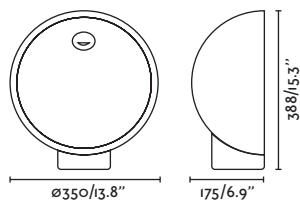

Gaia
Yembarastudio

IP55 IK06 incl. SEA SIDE SUITABLE IP68 CONNECTOR

75564	Structure Beige	314,10€
75563	Structure Grey	314,10€

Material	Structure Concrete
Power	6W
Lumen Output	214lm
Light Source	SMD LED 2700K
Class	II
CRI	>80
Voltage	220V-240V/50/60Hz