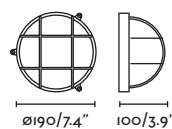

Timon

IP44

70996 Structure Brass
 Diffuser Transparent 143,70€

Material	Structure Brass
	Diffuser Glass
Light Source	1 E27 LED A60 max. 15W
Bulb incl.	No
Recom. Bulb	17463
Class	I

Noray

IP44 IK03

70999 Structure Brass
 Diffuser Transparent 122,00€

Material	Structure Brass
	Diffuser Glass
Light Source	1 E27 LED A60 max. 15W
Bulb incl.	No
Recom. Bulb	17463
Class	I