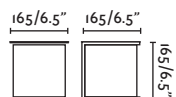

Kubick

IP44 IK06

70689	● Structure Dark Grey ● Diffuser Opal	104,90€
70715	● Structure Grey ● Diffuser Opal	104,90€

Material	Structure Aluminium Diffuser PC
Light Source	1 E27 LED A60 max. 15W
Bulb incl.	No
Recom. Bulb	17463
Class	I

Hikari

IP65 IK10 incl.

71274	● Structure Dark Grey ● Diffuser Opal	134,70€

Material	Structure Aluminium Diffuser PC
Power	10W
Lumen Output	510lm
Light Source	SMD LED 3000K
Class	I
CRI	>80
Voltage	100V-240V/50/60Hz