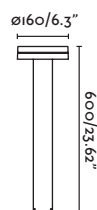

Espot 350

71946	● Structure Dark Grey ● Diffuser Transparent	178,60€
71947	● Structure Rust Brown ● Diffuser Transparent	178,60€

Espot 600

71948	● Structure Dark Grey ● Diffuser Transparent	205,50€
71949	● Structure Rust Brown ● Diffuser Transparent	205,50€

Material	Structure Aluminium
	Diffuser PC
Power	9W
Lumen Output	1036lm
Light Source	SMD LED 2200/ 2700/ 3200/ 4000K
Class	I
CRI	≥80
Voltage	220V-240V
Beam angle	180°

Material	Structure Aluminium
	Diffuser PC
Power	9W
Lumen Output	1036lm
Light Source	SMD LED 2200/ 2700/ 3200/ 4000K
Class	I
CRI	≥80
Voltage	220V-240V
Beam angle	180°