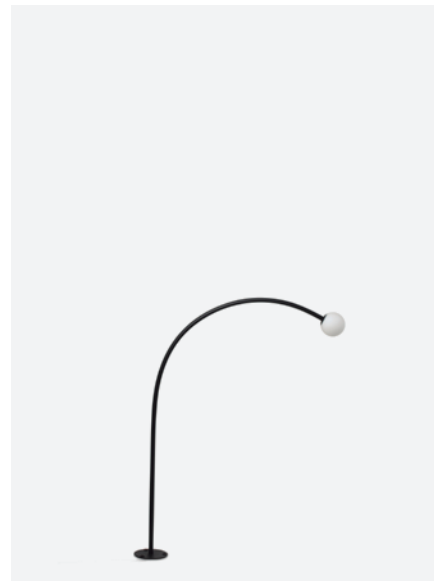

Cuca 650 24V
Faro Lab

IP65 IK06 no incl.