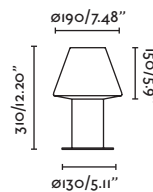

Muffin 259
Àlex & Manel Llusçà

IP44

74433S-04 ● Structure Dark Grey
● Diffuser Opal 106,90€

Mistu 310
Faro Lab

IP44

74433S-02 ● Structure Dark Grey
● Diffuser Opal 93,20€

Material	Structure Aluminium
	Diffuser PMMA
Light Source	1 E27 LED T45 max. 15W
Bulb incl.	No
Recom. Bulb	17437
Class	I

Material	Structure Aluminium
	Diffuser PMMA
Light Source	1 E27 LED T45 max. 15W
Bulb incl.	No
Recom. Bulb	17437
Class	I