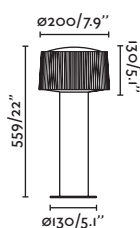

Muffin 559
Àlex & Manel Lluscà

IP44

74434B-04 ● **Structure** Dark Grey
● **Diffuser** Opal 133,10€

Material	Structure Aluminium Diffuser PMMA
Light Source	1 E27 LED T45 max. 15W
Bulb incl.	No
Recom. Bulb	17437
Class	I

Mistu 600
Faro Lab

IP44

74434B-02 ● **Structure** Dark Grey
● **Diffuser** Opal 119,40€

Material	Structure Aluminium Diffuser PMMA
Light Source	1 E27 LED T45 max. 15W
Bulb incl.	No
Recom. Bulb	17437
Class	I