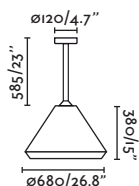

Saigon Fixed S W70
Nahtrang

IP54

71621-07
● Structure Dark Grey
● Shade Wood
● Diffuser Opal
670,40€

Saigon Fixed M W70
Nahtrang

IP54

71622-07
● Structure Dark Grey
● Shade Wood
● Diffuser Opal
696,60€

Saigon W70
Nahtrang

IP65

71579C-07
● Structure Dark Grey
● Shade Brown
● Diffuser Opal
681,30€

Material	Structure Aluminium
	Shade Synthetic Wicker
	Diffuser PEMD
Light Source	1 E27 LED A60 max. 15W
Bulb incl.	No
Recom. Bulb	17463
Class	II

Material	Structure Aluminium
	Shade Synthetic Wicker
	Diffuser PEMD
Light Source	1 E27 LED A60 max. 15W
Bulb incl.	No
Recom. Bulb	17463
Class	II

Material	Structure Aluminium
	Shade Synthetic Wicker
	Diffuser PEMD
Light Source	1 E27 LED A60 max. 15W
Bulb incl.	No
Recom. Bulb	17463
Class	II
Cable	1.2m