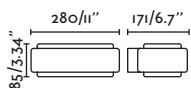

Sticker
Lucid Product Design

IP65 IK10 incl.

Ancora
Àlex & Manel Llusca

IP44

Material	Structure Aluminium
	Diffuser PMMA
Power	13W
Lumen Output	770lm
Light Source	SMD LED 3000K
Class	I
CRI	>80
Voltage	100V-240V/50/60Hz

Material	Structure Aluminium
	Diffuser PC
Light Source	1 E27 LED A60 max. 15W
Bulb incl.	No
Recom. Bulb	17463
Class	I