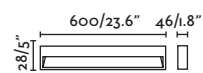

Grada 157

IP54

IK10

70906	● Structure Dark Grey ● Diffuser Opal	92,90€
70907	● Structure Rust Brown ● Diffuser Opal	94,60€

Grada 250

IP54

IK10

70908	● Structure Dark Grey ● Diffuser Opal	120,10€
70909	● Structure Rust Brown ● Diffuser Opal	122,40€

Grada 600

IP54

IK10

70910	● Structure Dark Grey ● Diffuser Opal	199,70€

Material	Structure Aluminium
	Diffuser Glass
Power	3W
Lumen Output	43lm
Light Source	SMD LED 3000K
Class	I
CRI	>80
Voltage	220V-240V/50/60Hz

Material	Structure Aluminium
	Diffuser Glass
Power	6W
Lumen Output	97lm
Light Source	SMD LED 3000K
Class	I
CRI	>80
Voltage	220V-240V/50/60Hz

Material	Structure Aluminium
	Diffuser Glass
Power	12W
Lumen Output	230lm
Light Source	SMD LED 3000K
Class	I
CRI	>80
Voltage	220V-240V/50/60Hz