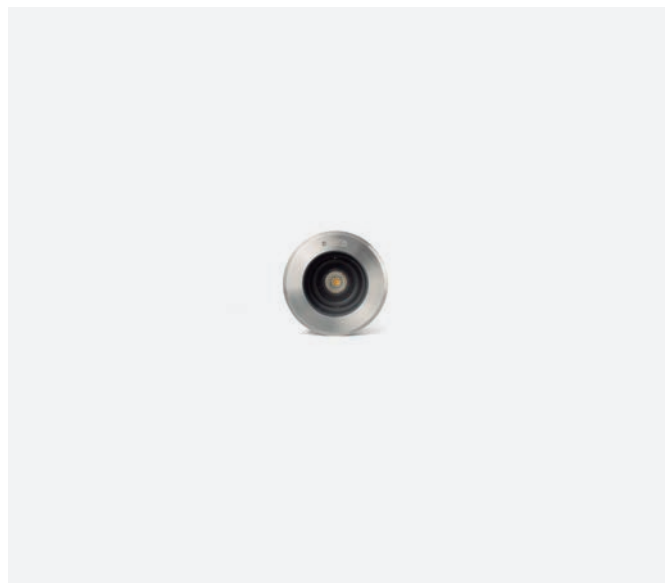

Geiser 130 GU10 Ceiling

IP67 IK08 SEA SIDE SUITABLE 40° no incl.

70304 ● Structure Satin Stainless + Matt Black
● Diffuser Transparent 131,40€

Material	Structure Stainless Steel 316L + Aluminium
	Diffuser Glass
Power	6,5W
Lumen Output	242lm
Light Source	COB LED 3000K
Class	I
CRI	>80
Voltage	220V-240V/50/60Hz
Beam angle	38°
Cut out	ø80x120mm

Material	Structure Stainless Steel 316L + Aluminium
	Diffuser Glass
Light Source	1 GU10 LED PAR16 max. 8W
Bulb incl.	No
Recom. Bulb	17324
Class	I
Cut out	ø80x120mm