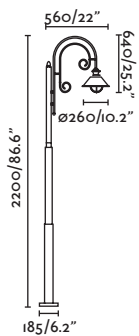

71118 ● Structure Rust Brown 869,90€
● Diffuser Transparent

Material	Structure Steel
	Diffuser Glass
Light Source	1 E27 LED A60 max. 15W
Bulb incl.	No
Recom. Bulb	17463
Class	I

Material	Structure Steel
	Diffuser Glass
Light Source	2 E27 LED A60 max. 15W
Bulb incl.	No
Recom. Bulb	17463
Class	I

Material	Structure Steel
	Diffuser Glass
Light Source	3 E27 LED A60 max. 15W
Bulb incl.	No
Recom. Bulb	17463
Class	I

Suspended
292

Wall
398