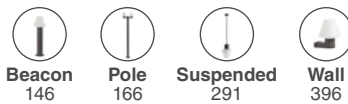

Muffin 259
Àlex & Manel Llusçà

IP44

74433S-04 ● Structure Dark Grey
● Diffuser Opal 106,90€

Mistu 310
Faro Lab

IP44

74433S-02 ● Structure Dark Grey
● Diffuser Opal 93,20€

Material	Structure Aluminium
	Diffuser PMMA
Light Source	1 E27 LED T45 max. 15W
Bulb incl.	No
Recom. Bulb	17437
Class	I

Material	Structure Aluminium
	Diffuser PMMA
Light Source	1 E27 LED T45 max. 15W
Bulb incl.	No
Recom. Bulb	17437
Class	I