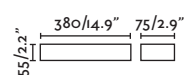

## Aday 113

IP54

IK10

70644	● Structure Matt White ● Diffuser Opal	97,70€
70645	● Structure Dark Grey ● Diffuser Opal	97,70€