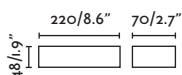

Doro 220

IP65

IK07

71900	● Structure Matt White ● Diffuser Prism	111,40€
71901	● Structure Dark Grey ● Diffuser Prism	111,40€
71902	● Structure Rust Brown ● Diffuser Prism	111,40€
71899	● Structure Teak + Dark Grey ● Diffuser Prism	153,30€

Material	Structure Aluminium
	Diffuser Glass
Power	2x6,5W
Lumen Output	2x349lm
Light Source	SMD LED 3000K
Class	I
CRI	>80
Voltage	220V-240V/50/60Hz

Doro 380

IP65

IK07

71903	● Structure Matt White ● Diffuser Prism	163,40€
71904	● Structure Dark Grey ● Diffuser Prism	163,40€
71905	● Structure Rust Brown ● Diffuser Prism	163,40€

Material	Structure Aluminium
	Diffuser Glass
Power	2x10W
Lumen Output	2x599lm
Light Source	SMD LED 3000K
Class	I
CRI	>80
Voltage	220V-240V/50/60Hz

Doro 500

IP65

IK07

71906	● Structure Matt White ● Diffuser Prism	223,10€
71907	● Structure Dark Grey ● Diffuser Prism	223,10€
71908	● Structure Rust Brown ● Diffuser Prism	223,10€

Material	Structure Aluminium
	Diffuser Glass
Power	2x14W
Lumen Output	2x744lm
Light Source	SMD LED 3000K
Class	I
CRI	>80
Voltage	220V-240V/50/60Hz