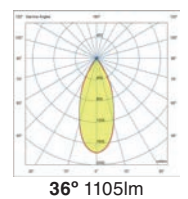

Lit

IP54 IK06 $\angle 270^\circ$

70260 ● Structure Dark Grey
● Diffuser Transparent 79,10€

Foc 150

IP65 incl. $\angle 135^\circ$

70156 ● Structure Dark Grey
● Diffuser Transparent 170,30€

Foc 580

IP65 incl. $\angle 135^\circ$

70157 ● Structure Dark Grey
● Diffuser Transparent 181,40€

Material	Structure Aluminium
	Diffuser Glass
Light Source	1 GU10 LED PAR16 max. 8W
Bulb incl.	No
Recom. Bulb	17333
Class	I

Material	Structure Aluminium
	Diffuser Glass
Power	16W
Lumen Output	1105lm
Light Source	COB LED 3000K
Class	I
CRI	>80
Voltage	220V-240V/50/60Hz
Beam angle	36°

Material	Structure Aluminium
	Diffuser Glass
Power	16W
Lumen Output	1105lm
Light Source	COB LED 3000K
Class	I
CRI	>80
Voltage	220V-240V/50/60Hz
Beam angle	36°