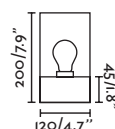

Olot

IP44

71372	● Structure Matt White ● Diffuser Transparent	32,90€
71374	● Structure Dark Grey ● Diffuser Transparent	32,90€

Material	Structure Aluminium Diffuser Glass
Light Source	1 GU10 LED PAR16 max. 8W
Bulb incl.	No
Recom. Bulb	17333
Class	I

Tasa

IP44 IK06

70806	● Structure Dark Grey ● Diffuser Transparent	58,30€
70821	● Structure Matt White ● Diffuser Transparent	57,20€

Material	Structure Aluminium Diffuser Glass
Light Source	1 E27 LED PAR30 max. 15W
Bulb incl.	No
Recom. Bulb	97687127
Class	I

Kila 200

IP65

71740	● Structure Dark Grey ● Diffuser Transparent	115,00€
71741	● Structure Dark Grey ● Diffuser Smoked	133,40€
71742	● Structure Dark Grey ● Diffuser Amber	133,40€

Material	Structure Aluminium Diffuser Glass
Light Source	1 E27 LED A60 max. 15W
Bulb incl.	No
Recom. Bulb	17463
Class	I