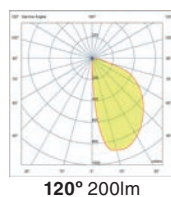

Soun 105

IP65

IK06

incl.

incl.

70833	● Structure Dark Grey ● Diffuser Transparent	106,20€
70834	● Structure Matt White ● Diffuser Transparent	106,20€

Material	Structure Aluminium Diffuser Glass
Power	4,5W
Lumen Output	200lm
Light Source	SMD LED 3000K
Class	I
CRI	>80
Voltage	100V-240V/50/60Hz
Beam angle	120°
Cut out	220x950x655mm

Soun 193

IP65

IK06

incl.

incl.

70900	● Structure Dark Grey ● Diffuser Transparent	140,30€
70901	● Structure Matt White ● Diffuser Transparent	140,30€

Material	Structure Aluminium Diffuser Glass
Power	8W
Lumen Output	630lm
Light Source	SMD LED 3000K
Class	I
CRI	>80
Voltage	100V-240V/50/60Hz
Beam angle	120°
Cut out	183x225x70mm

Til

IP65

IK01

no incl.

incl.

70928	● Structure Black ● Diffuser Transparent	69,50€
70929	● Structure Rust Brown ● Diffuser Transparent	69,50€
70927	● Structure White ● Diffuser Transparent	69,50€

Material	Structure Aluminium Diffuser Glass
Power	3W
Lumen Output	77lm
Light Source	COB LED 2700K
Class	III
CRI	>90
Voltage	24VDC
Cut out	37x96mm