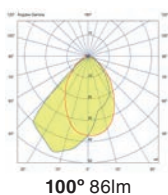

<b>Dart Box SQ Recessed</b>		
<b>70276</b>	● Black	<b>15,80€</b>
<b>Material</b>	Structure PC	