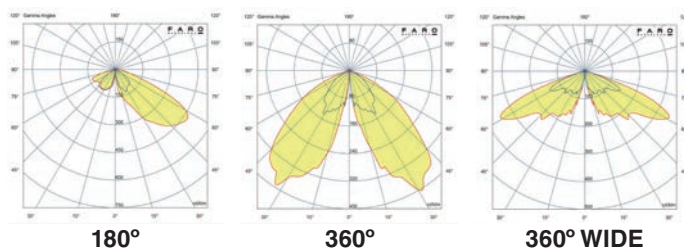

	Power	Light Source	CCT	Lumen Output	Voltage (V/Hz)	Lens	
750300	38W	3943lm	COB LED	2700K	100V-240V/50/60Hz	360°	1.565,80€
750300C	38W	3943lm	COB LED	2700K	220V-240V/50/60Hz	360°	1.679,30€
750300D	38W	3943lm	COB LED	2700K	220V-240V/50/60Hz	360°	1.609,50€
750301	38W	3997lm	COB LED	2700K	100V-240V/50/60Hz	360 WIDE°	1.565,80€
750301C	38W	3997lm	COB LED	2700K	220V-240V/50/60Hz	360 WIDE°	1.679,30€
750301D	38W	3997lm	COB LED	2700K	220V-240V/50/60Hz	360 WIDE°	1.609,50€
750302	38W	3726lm	COB LED	2700K	100V-240V/50/60Hz	180°	1.575,40€
750302C	38W	3726lm	COB LED	2700K	220V-240V/50/60Hz	180°	1.688,90€
750302D	38W	3726lm	COB LED	2700K	220V-240V/50/60Hz	180°	1.619,10€
750310	38W	3893lm	COB LED	3000K	100V-240V/50/60Hz	360°	1.565,80€
750310C	38W	4065lm	COB LED	3000K	220V-240V/50/60Hz	360°	1.679,30€
750310D	38W	4065lm	COB LED	3000K	220V-240V/50/60Hz	360°	1.609,50€
750311	38W	4258lm	COB LED	3000K	100V-240V/50/60Hz	360 WIDE°	1.565,80€
750311C	38W	4121lm	COB LED	3000K	220V-240V/50/60Hz	360 WIDE°	1.679,30€
750311D	38W	4121lm	COB LED	3000K	220V-240V/50/60Hz	360 WIDE°	1.609,50€
750312	38W	3724lm	COB LED	3000K	100V-240V/50/60Hz	180°	1.575,40€
750312C	38W	3841lm	COB LED	3000K	220V-240V/50/60Hz	180°	1.688,90€
750312D	38W	3841lm	COB LED	3000K	220V-240V/50/60Hz	180°	1.619,10€
750320	38W	4187lm	COB LED	4000K	100V-240V/50/60Hz	360°	1.565,80€
750320C	38W	4187lm	COB LED	4000K	220V-240V/50/60Hz	360°	1.679,30€
750320D	38W	4187lm	COB LED	4000K	220V-240V/50/60Hz	360°	1.609,50€
750321	38W	4245lm	COB LED	4000K	100V-240V/50/60Hz	360 WIDE°	1.565,80€
750321C	38W	4245lm	COB LED	4000K	220V-240V/50/60Hz	360 WIDE°	1.679,30€
750321D	38W	4245lm	COB LED	4000K	220V-240V/50/60Hz	360 WIDE°	1.609,50€
750322	38W	3956lm	COB LED	4000K	100V-240V/50/60Hz	180°	1.575,70€
750322C	38W	3956lm	COB LED	4000K	220V-240V/50/60Hz	180°	1.688,90€
750322D	38W	3956lm	COB LED	4000K	220V-240V/50/60Hz	180°	1.619,10€