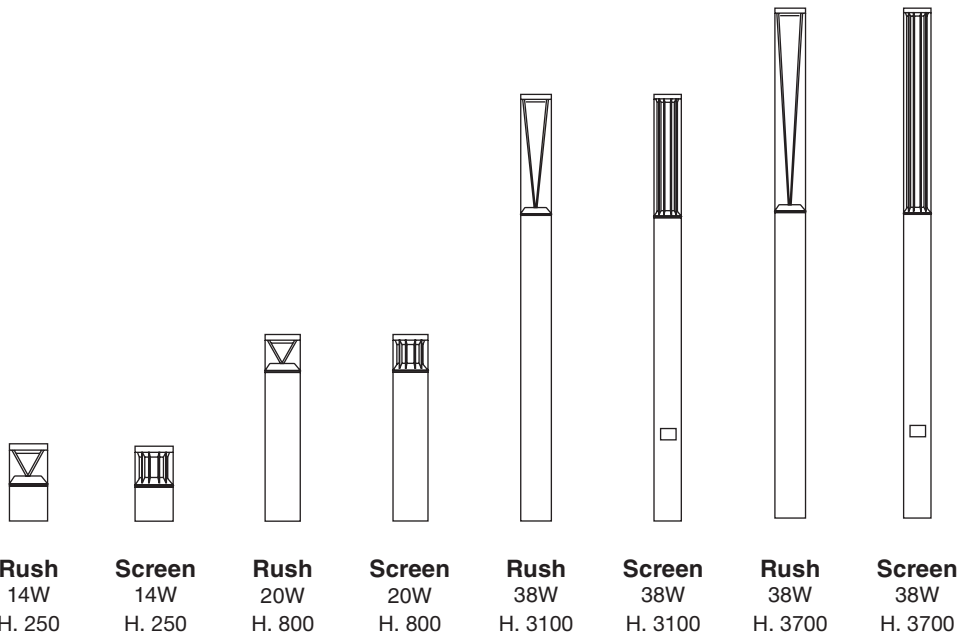

FINISH

● Dark Grey

COLOR TEMPERATURE

2700K CRI90

3000K CRI90

4000K CRI90

BEAM ANGLE

180°

360°

360° WIDE