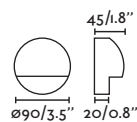

Pill

IP54

IK06

Drak

IP44

IK08

SEA SIDE
SUITABLE

Brow

IP44

70824	● Structure Matt White ● Diffuser Opal	82,80€
70825	● Structure Dark Grey ● Diffuser Opal	82,80€
70826	● Structure Rust Brown ● Diffuser Opal	82,80€

72330	● Structure Brass ● Diffuser Transparent	91,90€

70408	● Structure Matt White ● Diffuser Opal	41,20€
70409	● Structure Dark Grey ● Diffuser Opal	41,20€

Material	Structure Aluminium Diffuser Glass
Power	3,5W
Lumen Output	156lm
Light Source	COB LED 3000K
Class	I
CRI	>80
Voltage	100V-240V/50/60Hz

Material	Structure Aluminium Diffuser PMMA
Power	4,5W
Lumen Output	160lm
Light Source	SMD LED 3000K
Class	I
CRI	>80
Voltage	100V-240V/50/60Hz

Material	Structure PC Diffuser PMMA
Power	3W
Lumen Output	145lm
Light Source	COB LED 3000K
Class	II
CRI	>80
Voltage	220V-240V/50Hz