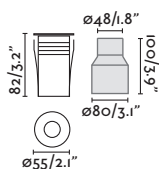

Crosby 24V

IP67 no incl. SEA SIDE SUITABLE incl.

70453 ● Structure Satin Stainless + Matt Black
● Diffuser Opal 121,50€

Crosby

IP67 incl. SEA SIDE SUITABLE incl.

70459N ● Structure Satin Stainless + Matt Black
● Diffuser Opal 119,90€

Material	Structure Stainless Steel 316L + Aluminium
	Diffuser Glass
Power	0,7W
Lumen Output	12lm
Light Source	SMD LED 3000K
Class	III
CRI	>80
Voltage	24VDC
Beam angle	120°
Cut out	ø90x156mm

Material	Structure Stainless Steel 316L + Aluminium
	Diffuser Glass
Power	1W
Lumen Output	12lm
Light Source	SMD LED 3000K
Class	I
CRI	>80
Voltage	100V-240V/50/60Hz
Beam angle	120°
Cut out	ø80x100mm

*Drivers info pag. 478