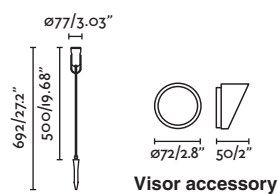

Slot 200 Spike
Lucid Product Design

IP65 IK08 incl. $\leftarrow 220^{\circ}$
 $\leftarrow 360^{\circ}$

70037 ● Structure Black
● Diffuser Transparent 168,70€

Slot 500 Spike
Lucid Product Design

IP65 IK08 incl. $\leftarrow 220^{\circ}$
 $\leftarrow 360^{\circ}$

70038 ● Structure Black
● Diffuser Transparent 185,60€

Material	Structure Aluminium
	Diffuser Glass
Power	13W
Lumen Output	944lm
Light Source	COB LED 3000K
Class	I
CRI	>80
Voltage	100V-240V/50/60Hz
Beam angle	28°
Cable	1.5m

Material	Structure Aluminium
	Diffuser Glass
Power	13W
Lumen Output	944lm
Light Source	COB LED 3000K
Class	I
CRI	>80
Voltage	100V-240V/50/60Hz
Beam angle	28°
Cable	1.5m

Slot Visor Accessory		
70039	● Black	17,30€
Material	Structure Aluminium