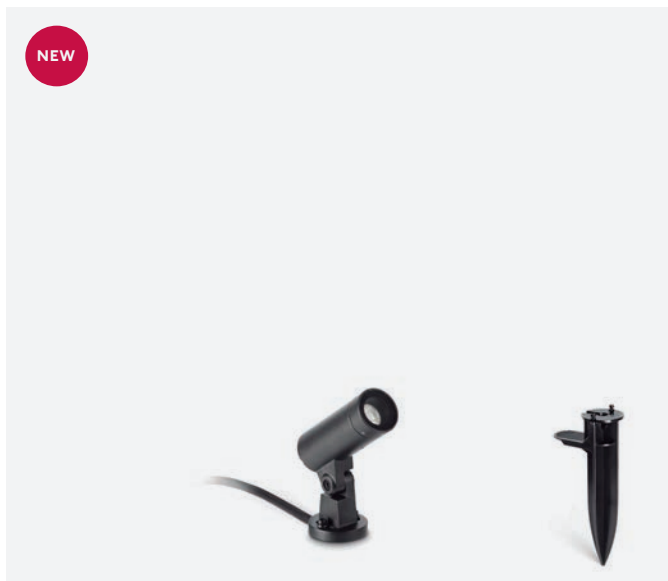

Sau S 90

IP65 IK06 incl. SEA SIDE SUITABLE $\uparrow 135^\circ$ $\downarrow 60^\circ$

71772 ●● Structure Black + Black 95,20€
● Diffuser Transparent