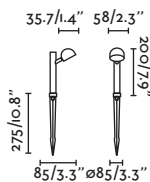

Brot 200
Yembarastudio

IP65 incl. IP68 CONNECTOR

Material	Structure Aluminium
Power	7W
Lumen Output	290lm
Light Source	SMD LED 2700K
Class	II
CRI	>80
Voltage	100V-240V/50/60Hz
Beam angle	80°
Cable	2m

reddot winner 2021

Beacon
60

Portable
62

Brot 600
Yembarastudio

IP65 incl. IP68 CONNECTOR

Material	Structure Aluminium
Power	7W
Lumen Output	290lm
Light Source	SMD LED 2700K
Class	II
CRI	>80
Voltage	100V-240V/50/60Hz
Beam angle	80°
Cable	2m

reddot winner 2021