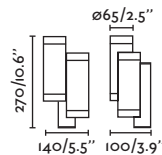

Blind Cap included

**Steps 4L**  
Estudi Ribaudí

IP44

75502	● Structure Matt White ● Diffuser Transparent	110,20€
75503	● Structure Dark Grey ● Diffuser Transparent	110,20€

<b>Material</b>	Structure Aluminium Diffuser Glass
<b>Light Source</b>	4 GU10 LED PAR16 max. 8W
<b>Bulb incl.</b>	No
<b>Recom. Bulb</b>	17333
<b>Class</b>	I