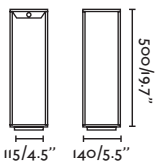

Spike accessory included