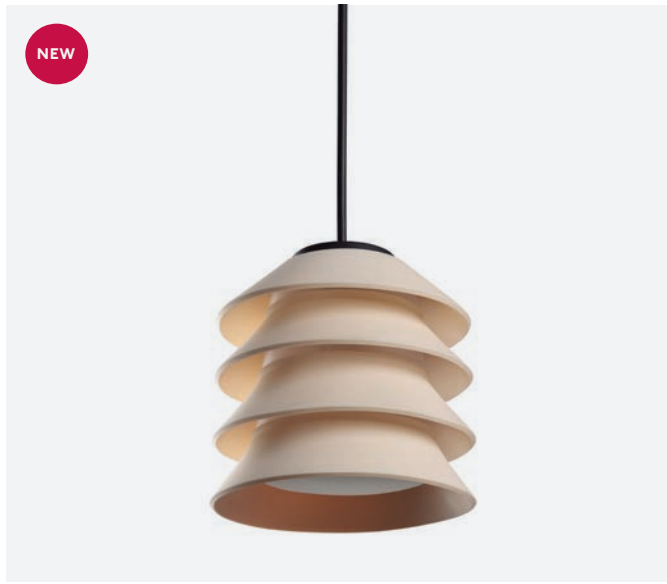

# **SUSPENDED**

**Toba**  
Carrasquet

IP65

72126-164	● Structure Beige ● Diffuser Opal	212,70€
72126-165	● Structure Brown ● Diffuser Opal	212,70€
72126-166	● Structure Orange ● Diffuser Opal	212,70€
72126-167	● Structure Brown + Orange ● Diffuser Opal	212,70€