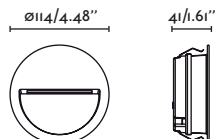

Poma

IP65 IK07 incl. SEA SIDE SUITABLE DIM incl.

71969 Structure Dark Grey 89,00€
 Diffuser Transparent

Material	Structure Aluminium
	Diffuser PC
Power	3W
Lumen Output	85/89/92/95lm
Light Source	SMD LED 2200/ 2700/ 3200/ 4000K
Class	I
CRI	>80
Voltage	220V-240V/50/60Hz
Beam angle	120°
Cut out	114mm

Mani

IP65 IK07 incl. DIM

70288 Structure White 104,00€
 Diffuser Transparent
70289 Structure Dark Grey 104,00€
 Diffuser Transparent

Material	Structure Aluminium
	Diffuser PC
Power	5W
Lumen Output	722lm
Light Source	SMD LED 2200/ 2700/ 3200/ 4000K
Class	I
CRI	≥80
Voltage	220V-240V/50/60Hz
Cut out	66x140mm
Cable	0.3m