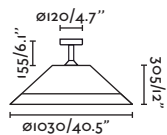

Saigon Fixed S W100
Nahtrang

IP54

Saigon Fixed M W100
Nahtrang

IP54

71621-08
● Structure Dark Grey
● Shade Wood
● Diffuser Opal
819,60€

71622-08
● Structure Dark Grey
● Shade Wood
● Diffuser Opal
845,80€

Material	Structure Aluminium
	Shade Synthetic Wicker
	Diffuser PEMD
Light Source	1 E27 LED A60 max. 15W
Bulb incl.	No
Recom. Bulb	17463
Class	II

Material	Structure Aluminium
	Shade Synthetic Wicker
	Diffuser PEMD
Light Source	1 E27 LED A60 max. 15W
Bulb incl.	No
Recom. Bulb	17463
Class	II