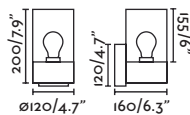

outdoor

Surface

**Blubs Wall**  
Estudi Ribaudí

IP44

74432A-03 ● Structure Dark Grey  
● Diffuser Opal 114,40€

**Muffin Wall**  
Àlex & Manel Lluscà

IP44

74432A-04 ● Structure Dark Grey  
● Diffuser Opal 105,50€