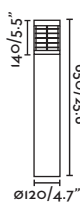

Giza 265

IP54 IK05 incl.

70767 ● Structure Dark Grey
● Diffuser Opal 192,90€

Material	Structure Aluminium
	Diffuser PC
Power	15W
Lumen Output	645lm
Light Source	COB LED 3000K
Class	I
CRI	>80
Voltage	100V-240V/50/60Hz

Giza 650

IP54 IK05 incl.

70768 ● Structure Dark Grey
● Diffuser Opal 243,70€

Material	Structure Aluminium
	Diffuser PC
Power	15W
Lumen Output	645lm
Light Source	COB LED 3000K
Class	I
CRI	>80
Voltage	100V-240V/50/60Hz