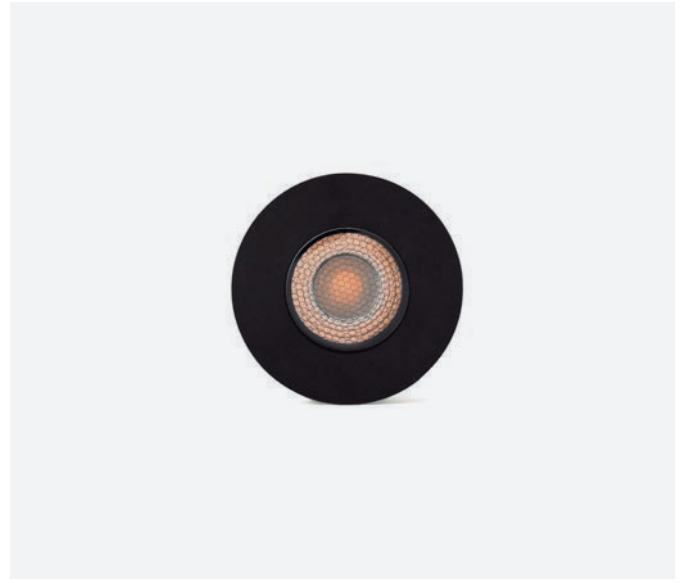

Grund 92

IP67 no incl. SEA SIDE SUITABLE incl.

70732 3000K 640lm	●● Structure Anodized Black + Matt Black ● Diffuser Transparent	177,60€
70729 3000K 640lm	●● Structure Satin Stainless + Matt Black ● Diffuser Transparent	177,60€

Material	Structure Stainless Steel 316L + Aluminium
	Diffuser Glass
Power	13W
Light Source	COB LED
Class	III
CRI	>90
Beam angle	36°
Cut out	ø68mm
Resistance	1000Kg

*Drivers info pag. 478