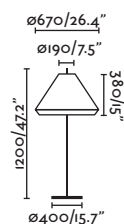

Saigon 1950 T70
Nahtrang

IP65

71569-05	● Structure Dark Grey ● Shade Cream ● Diffuser Opal	715,90€
71569-06	● Structure Dark Grey ● Shade Brown ● Diffuser Opal	715,90€

Saigon 1200 T70
Nahtrang

IP65

71575-05	● Structure Dark Grey ● Shade Cream ● Diffuser Opal	698,50€
71575-06	● Structure Dark Grey ● Shade Brown ● Diffuser Opal	698,50€

Material	Structure Aluminium
	Shade Textilene
	Diffuser PEMD
Light Source	1 E27 LED A60 max. 15W
Bulb incl.	No
Recom. Bulb	17463
Class	II
Cable	2m

Material	Structure Aluminium
	Shade Textilene
	Diffuser PEMD
Light Source	1 E27 LED A60 max. 15W
Bulb incl.	No
Recom. Bulb	17463
Class	II
Cable	2m