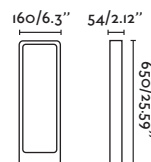

Das 300

IP54 IK09 incl.

75519 **Structure** Dark Grey
Diffuser Transparent 172,20€

Das 650

IP54 IK09 incl.

75520 **Structure** Dark Grey
Diffuser Transparent 201,30€

Material	Structure Aluminium
	Diffuser Glass
Power	8W
Lumen Output	480lm
Light Source	COB LED 3000K
Class	I
CRI	>80
Voltage	100V-240V/50/60Hz
Beam angle	180°

Material	Structure Aluminium
	Diffuser Glass
Power	8W
Lumen Output	480lm
Light Source	COB LED 3000K
Class	I
CRI	>80
Voltage	100V-240V/50/60Hz
Beam angle	180°