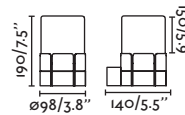

outdoor

Surface

**Blubs Wall**  
Estudi Ribaudí

IP44

74432A-03 ● Structure Dark Grey  
● Diffuser Opal 114,40€

**Muffin Wall**  
Àlex & Manel Lluscà

IP44

74432A-04 ● Structure Dark Grey  
● Diffuser Opal 105,50€