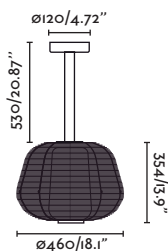

Nara Fixed S
Carrasquet

IP54

72109-155	Shade Beige Diffuser Opal	461,70€
72109-156	Shade Black Diffuser Opal	461,70€
72109-157	Shade Rust Brown Diffuser Opal	461,70€

Material	Structure Stainless Steel Shade Steel Diffuser PEMD
Light Source	1 E27 LED A60 max. 12W
Bulb incl.	No
Recom. Bulb	17070
Class	II
Cable	1.2m

Nara Fixed M
Carrasquet

IP54

72110-155	Structure Beige Diffuser Opal	481,20€
72110-156	Structure Matt Black Diffuser Opal	481,20€
72110-157	Structure Rust Brown Diffuser Opal	481,20€

Material	Structure Steel Diffuser PEMD
Light Source	1 E27 LED A60 max. 12W
Bulb incl.	No
Recom. Bulb	17070
Class	II

Nara Pendant
Carrasquet

IP65

72104-155	Structure Beige Diffuser Opal	422,90€
72104-156	Structure Matt Black Diffuser Opal	422,90€
72104-157	Structure Rust Brown Diffuser Opal	422,90€

Material	Structure Steel Diffuser PEMD
Light Source	1 E27 LED A60 max. 12W
Bulb incl.	No
Recom. Bulb	17070
Class	II
Cable	1.2m

Portable
32

Floor
32