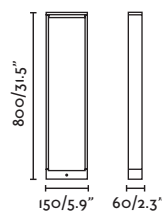

Alp 500

IP54 incl.

74451 **Structure** Dark Grey
 Diffuser Opal 184,00€

Alp 800

IP54 incl.

74452 **Structure** Dark Grey
 Diffuser Opal 218,40€

Material	Structure Aluminium
	Diffuser PC
Power	7W
Lumen Output	502lm
Light Source	SMD LED 3000K
Class	I
CRI	>80
Voltage	100V-240V/50/60Hz
Beam angle	180°

Material	Structure Aluminium
	Diffuser PC
Power	8W
Lumen Output	520lm
Light Source	SMD LED 3000K
Class	I
CRI	>80
Voltage	100V-240V/50/60Hz
Beam angle	180°

Wall
364