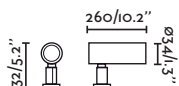

Sau XS 85

IP65 IK05 no incl. SEA SIDE SUITABLE 160° 60°

Sau XS 262

IP65 IK05 no incl. SEA SIDE SUITABLE 160° 60°

Material	Structure Aluminium + ABS Diffuser PC
Power	2,5W
Lumen Output	144lm
Light Source	HIGH POWER LED 3000K
Class	III
CRI	90
Voltage	24VDC
Beam angle	30°

Material	Structure Aluminium + ABS Diffuser PC
Power	2,5W
Lumen Output	144lm
Light Source	HIGH POWER LED 3000K
Class	III
CRI	90
Voltage	24VDC
Beam angle	30°

Honeycomb Accessory	
71780H	● Black 2,50€
Material	Structure Aluminium

Tree Fixing Accessory	
71780F	● Black 24,00€
Material	Structure Textile

Visor Accessory	
71780V	● Black 7,00€
Material	Structure Aluminium