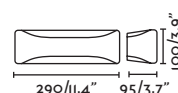

Lotus Wall
Estudi Ribaudí

IP65 IK08 incl.

71222	● Structure Matt White ● Diffuser Opal	172,00€
71223	● Structure Dark Grey ● Diffuser Opal	172,00€

Material	Structure Aluminium Diffuser PC
Power	18W
Lumen Output	1700lm
Light Source	SMD LED 3000K
Class	I
CRI	>80
Voltage	100V-240V/50/60Hz

View
Estudi Ribaudí

IP54 SEA SIDE SUITABLE

71519	● Structure Dark Grey ● Diffuser Opal	68,30€

Material	Structure ABS + PC Diffuser PP
Light Source	1 E27 LED A60 max. 15W
Bulb incl.	No
Recom. Bulb	17463
Class	II