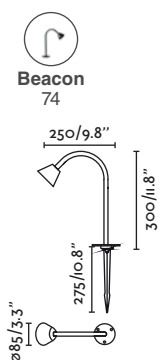

Lily 300
Faro Lab

IP65 IK06

75620-2 Driver incl.	● Structure Black ● Diffuser Transparent	205,40€
Class	II	
Voltage	24VDC/50/60Hz	

75620-1 Driver not incl.*	● Structure Black ● Diffuser Transparent	160,40€
Class	III	
Voltage	24VDC	

Material	Structure Stainless Steel Diffuser Glass
Power	3W
Lumen Output	154lm
Light Source	COB LED 2700K
CRI	>90
Cable	0.5m

*Drivers info pag. 478

Lily 650
Faro Lab

IP65 IK06

75621-2 Driver incl.	● Structure Black ● Diffuser Transparent	248,70€
Class	II	
Voltage	24VDC/50/60Hz	

75621-1 Driver not incl.*	● Structure Black ● Diffuser Transparent	204,60€
Class	III	
Voltage	24VDC	

Material	Structure Stainless Steel Diffuser Glass
Power	3W
Lumen Output	154lm
Light Source	COB LED 2700K
CRI	>90
Cable	0.5m

*Drivers info pag. 478

Lily 1190
Faro Lab

IP65 IK06

75622-2 Driver incl.	● Structure Black ● Diffuser Transparent	234,00€
Class	II	
Voltage	24VDC/50/60Hz	

75622-1 Driver not incl.*	● Structure Black ● Diffuser Transparent	278,10€
Class	III	
Voltage	24VDC	

Material	Structure Stainless Steel Diffuser Glass
Power	3W
Lumen Output	154lm
Light Source	COB LED 2700K
CRI	>90
Cable	0.5m

*Drivers info pag. 478