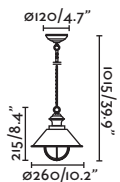

Nautica 260

IP33

71106	● Structure Matt White + Matt Copper ● Diffuser Transparent	98,40€
71138	● Structure Rust Brown ● Diffuser Transparent	98,70€

Material	Structure Steel Diffuser Glass
Light Source	1 E27 LED A60 max. 15W
Bulb incl.	No
Recom. Bulb	17463
Class	I
Cable	1m

Nautica 340

IP33

71139	● Structure Rust Brown ● Diffuser Transparent	138,30€

Material	Structure Steel Diffuser Glass
Light Source	1 E27 LED A60 max. 15W
Bulb incl.	No
Recom. Bulb	17463
Class	I
Cable	1m

Wall
398

Pole
168