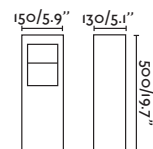

Cast 300

IP65 IK06 incl.

74155 Structure Grey 281,50€
Diffuser Opal

Cast 500

IP65 IK06 incl.

74156 Structure Grey 375,50€
Diffuser Opal

Material	Structure Concrete
	Diffuser PC
Power	10W
Lumen Output	550lm
Light Source	SMD LED 3000K
Class	I
CRI	>80
Voltage	220V-240V/50/60Hz

Material	Structure Concrete
	Diffuser PC
Power	10W
Lumen Output	550lm
Light Source	SMD LED 3000K
Class	I
CRI	>80
Voltage	220V-240V/50/60Hz