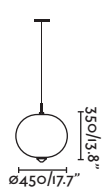

Saigon R55
Nahtrang

IP65

71579-02 ● Structure Dark Grey
● Shade White 261,20€

Saigon R45
Nahtrang

IP65 IK06

71579C-04 ● Structure Dark Grey
● Shade White 259,40€

Saigon R17
Nahtrang

IP65

71579C-03 ● Structure Dark Grey
● Shade White 245,50€

Material	Structure Aluminium
	Shade PEMD
Light Source	1 E27 LED A60 max. 15W
Bulb incl.	No
Recom. Bulb	17463
Class	II
Cable	1.2m

Material	Structure Aluminium
	Shade PEMD
Light Source	1 E27 LED A60 max. 15W
Bulb incl.	No
Recom. Bulb	17463
Class	II
Cable	1.2m

Material	Structure Aluminium
	Shade PEMD
Light Source	1 E27 LED A60 max. 15W
Bulb incl.	No
Recom. Bulb	17463
Class	II
Cable	1.2m