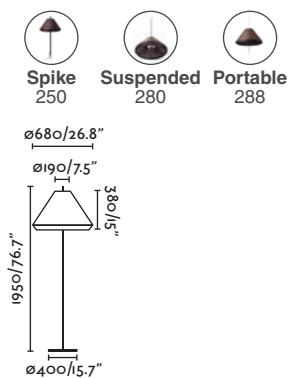

Saigon 1950 W100
Nahtrang

IP65

71569-08 ● **Structure** Dark Grey
● **Shade** Brown
● **Diffuser** Opal 1.132,10€

Saigon 1950 W70
Nahtrang

IP65

71569-07 ● **Structure** Dark Grey
● **Shade** Brown
● **Diffuser** Opal 838,90€

Saigon 1200 W70
Nahtrang

IP65

71575-07 ● **Structure** Dark Grey
● **Shade** Brown
● **Diffuser** Opal 821,50€

Material	Structure Aluminium + Concrete
	Shade Synthetic Wicker
	Diffuser PEMD
Light Source	1 E27 LED A60 max. 15W
Bulb incl.	No
Recom. Bulb	17463
Class	II
Cable	2m

Material	Structure Aluminium
	Shade Synthetic Wicker
	Diffuser PEMD
Light Source	1 E27 LED A60 max. 15W
Bulb incl.	No
Recom. Bulb	17463
Class	II
Cable	2m

Material	Structure Aluminium
	Shade Synthetic Wicker
	Diffuser PEMD
Light Source	1 E27 LED A60 max. 15W
Bulb incl.	No
Recom. Bulb	17463
Class	II
Cable	2m