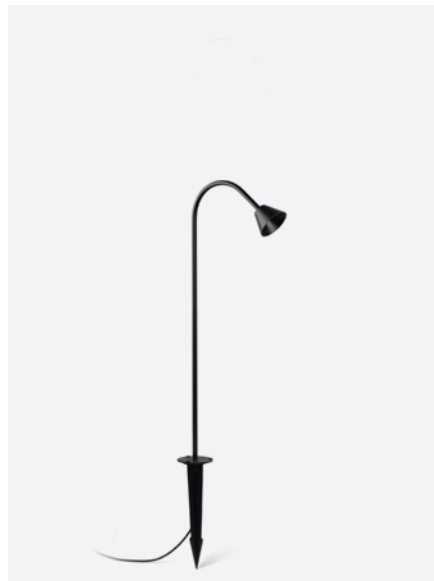

Lily 650
Faro Lab

IP65 IK06

75621-2 Driver incl.	● Structure Black ● Diffuser Transparent	248,70€
Class	II	
Voltage	24VDC/50/60Hz	

75621-1 Driver not incl.*	● Structure Black ● Diffuser Transparent	204,60€
Class	III	
Voltage	24VDC	

Material	Structure Stainless Steel Diffuser Glass
Power	3W
Lumen Output	154lm
Light Source	COB LED 2700K
CRI	>90
Cable	0.5m

*Drivers info pag. 478