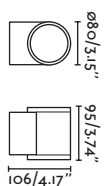

Tond 1L

IP54 IK06 incl.

71915 2700K 220lm	● Structure Dark Grey ● Diffuser Transparent	107,10€
71916 3000K 234,9lm	● Structure Dark Grey ● Diffuser Transparent	107,10€

Material	Structure Aluminium Diffuser Glass
Power	6W
Light Source	COB LED
Class	I
CRI	≥80
Voltage	220V-240V/50/60Hz
Beam angle	50°

Tond 2L

IP54 IK06 incl. SEA SIDE SUITABLE

71918	● Structure Dark Grey ● Diffuser Transparent	125,20€

Material	Structure Aluminium Diffuser Glass
Power	2x6W
Lumen Output	422lm
Light Source	COB LED 3000K
Class	I
CRI	≥80
Voltage	220V-240V/50/60Hz
Beam angle	50°