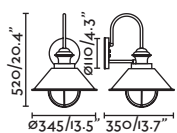

Nautica 350

IP33

Material	Structure Steel
	Diffuser Glass
Light Source	1 E27 LED A60 max. 15W
Bulb incl.	No
Recom. Bulb	17463
Class	I

Wally

IP44

Material	Structure Steel
	Diffuser Glass
Light Source	1 E27 LED A60 max. 15W
Bulb incl.	No
Recom. Bulb	17463
Class	I