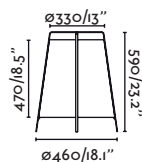

Akane
Pepe Llaudet

IP44

71262	● Structure Matt Black ● Shade Green	602,90€
71263	● Structure Matt Black ● Shade Beige	602,90€

Material	Structure Steel
	Shade PP
Light Source	E27 LED G125 max. 12W
Bulb incl.	No
Recom. Bulb	17425
Class	II
Cable	5m

*Only compatible with models A60, ST64, G95 and G125