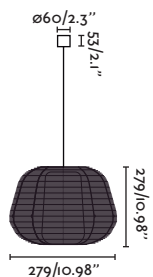

Narita
Carrasquet

IP65

72126-159	● Structure Beige ● Diffuser Opal	314,60€
72126-160	● Structure Black ● Diffuser Opal	314,60€
72126-162	● Structure Orange ● Diffuser Opal	314,60€
72126-161	● Structure Rust Brown ● Diffuser Opal	314,60€

Material	Structure Stainless Steel Diffuser PEMD
Light Source	1 E27 LED A60 max. 12W
Bulb incl.	No
Recom. Bulb	17070
Class	I
Cable	3m

Decorative design made for the outdoors

Narita distills the essence of Nara into a more compact format. Its shade, defined by an elegant linear pattern, filters the light to cast playful shadows—transforming terraces and gardens into inviting spaces full of character. Crafted from stainless steel for enhanced durability outdoors.