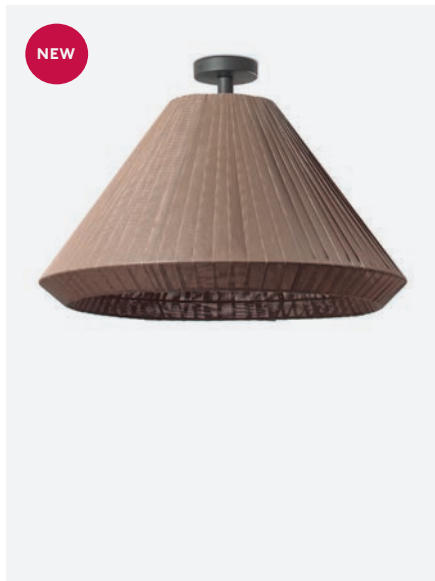

Saigon Fixed S T70
Nahtrang

IP54

71621-05	● Structure Dark Grey ● Shade Cream ● Diffuser Opal	547,40€
71621-06	● Structure Dark Grey ● Shade Brown ● Diffuser Opal	547,40€