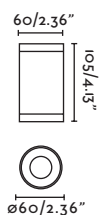

Olot

IP44

71372	● Structure Matt White ● Diffuser Transparent	32,90€
71374	● Structure Dark Grey ● Diffuser Transparent	32,90€

Material	Structure Aluminium Diffuser Glass
Light Source	1 GU10 LED PAR16 max. 8W
Bulb incl.	No
Recom. Bulb	17333
Class	I

Tasa

IP44 IK06

70806	● Structure Dark Grey ● Diffuser Transparent	58,30€
70821	● Structure Matt White ● Diffuser Transparent	57,20€

Material	Structure Aluminium Diffuser Glass
Light Source	1 E27 LED PAR30 max. 15W
Bulb incl.	No
Recom. Bulb	97687127
Class	I

Kila 200

IP65

71740	● Structure Dark Grey ● Diffuser Transparent	115,00€
71741	● Structure Dark Grey ● Diffuser Smoked	133,40€
71742	● Structure Dark Grey ● Diffuser Amber	133,40€

Material	Structure Aluminium Diffuser Glass
Light Source	1 E27 LED A60 max. 15W
Bulb incl.	No
Recom. Bulb	17463
Class	I