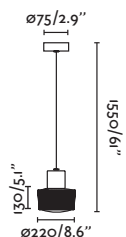

Blubs
Estudi Ribaudí

IP44

Material	Structure Aluminium
	Diffuser PMMA
Light Source	1 E27 LED T45 max. 15W
Bulb incl.	No
Recom. Bulb	17437
Class	I

Muffin
Àlex & Manel Llusca

IP44

Material	Structure Aluminium
	Diffuser PMMA
Light Source	1 E27 LED T45 max. 15W
Bulb incl.	No
Recom. Bulb	17437
Class	I