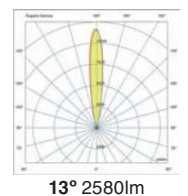

### Tras Housing

71703 ● Black 36,60€

Material Structure ABS

outdoor

Recessed