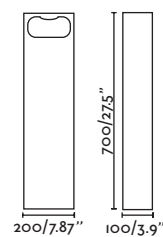

Glint 157
Faro Lab

IP55

IK06

SEA SIDE
SUITABLE

IP68
CONNECTOR

75636 2700K 68lm	● Structure Grey	193,70€
75639 3000K 97lm	● Structure Grey	193,70€

Glint 400
Faro Lab

IP55

IK06

SEA SIDE
SUITABLE

IP68
CONNECTOR

75637 2700K 68lm	● Structure Grey	300,20€
75640 3000K 97lm	● Structure Grey	300,20€

Glint 700
Faro Lab

IP55

IK06

SEA SIDE
SUITABLE

IP68
CONNECTOR

75638 2700K 68lm	● Structure Grey	376,20€
75641 3000K 97lm	● Structure Grey	376,20€

Material	Structure Concrete
	Diffuser Glass
Power	6,5W
Light Source	SMD LED
Class	II
CRI	≥80
Voltage	100V-277V/50/60Hz

Material	Structure Concrete
	Diffuser Glass
Power	6,5W
Light Source	SMD LED
Class	II
CRI	≥80
Voltage	100V-277V/50/60Hz

Material	Structure Concrete
	Diffuser Glass
Power	6,5W
Light Source	SMD LED
Class	II
CRI	≥80
Voltage	100V-277V/50/60Hz