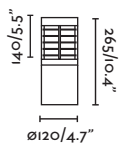

Giza 265

IP54 IK05 incl.

70767 ● Structure Dark Grey
● Diffuser Opal 192,90€

Material	Structure Aluminium
	Diffuser PC
Power	15W
Lumen Output	645lm
Light Source	COB LED 3000K
Class	I
CRI	>80
Voltage	100V-240V/50/60Hz

Giza 650

IP54 IK05 incl.

70768 ● Structure Dark Grey
● Diffuser Opal 243,70€

Material	Structure Aluminium
	Diffuser PC
Power	15W
Lumen Output	645lm
Light Source	COB LED 3000K
Class	I
CRI	>80
Voltage	100V-240V/50/60Hz