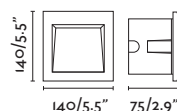

Sedna SQ 90

IP65 IK06 incl. incl.

70146 ● Structure Dark Grey
● Diffuser Opal 60,20€

Sedna RCT

IP65 IK06 incl. incl.

70147 ● Structure Dark Grey
● Diffuser Opal 74,90€

Sedna SQ 140

IP65 IK06 incl. incl.

70148 ● Structure Dark Grey
● Diffuser Opal 89,10€

Material	Structure Aluminium
	Diffuser PC
Power	1W
Lumen Output	38lm
Light Source	SMD LED 3000K
Class	I
CRI	>80
Voltage	100V-240V/50/60Hz
Beam angle	70°
Cut out	80x75mm

Material	Structure Aluminium
	Diffuser PC
Power	3W
Lumen Output	90lm
Light Source	SMD LED 3000K
Class	I
CRI	>80
Voltage	100V-240V/50/60Hz
Beam angle	70°
Cut out	125x58mm

Material	Structure Aluminium
	Diffuser PC
Power	3W
Lumen Output	90lm
Light Source	SMD LED 3000K
Class	I
CRI	>80
Voltage	100V-240V/50/60Hz
Beam angle	70°
Cut out	128x112mm