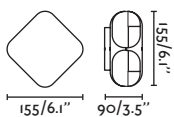

Bu-Oh Wall
Estudi Ribaudí

IP65 incl.

71212	● Structure Dark Grey ● Diffuser Opal	163,50€
71215	● Structure Matt White ● Diffuser Opal	160,40€

Material	Structure Aluminium Diffuser PC
Power	12W
Lumen Output	390lm
Light Source	SMD LED 3000K
Class	I
CRI	>80
Voltage	100V-240V/50/60Hz

Future
Estudi Ribaudí

IP44 IK08 **SEA SIDE SUITABLE**

71516	● Structure Matt White ● Diffuser Opal	68,40€
71517	● Structure Dark Grey ● Diffuser Opal	68,40€

Material	Structure PC Diffuser PC
Power	15W
Light Source	E27 LED
Class	II
Voltage	100V-240V/50/60Hz