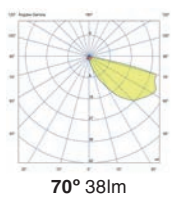

Sedna SQ 90

IP65 IK06 incl. incl.

70146 ● Structure Dark Grey
● Diffuser Opal 60,20€

Sedna RCT

IP65 IK06 incl. incl.

70147 ● Structure Dark Grey
● Diffuser Opal 74,90€

Sedna SQ 140

IP65 IK06 incl. incl.

70148 ● Structure Dark Grey
● Diffuser Opal 89,10€

Material	Structure Aluminium
	Diffuser PC
Power	1W
Lumen Output	38lm
Light Source	SMD LED 3000K
Class	I
CRI	>80
Voltage	100V-240V/50/60Hz
Beam angle	70°
Cut out	80x75mm

Material	Structure Aluminium
	Diffuser PC
Power	3W
Lumen Output	90lm
Light Source	SMD LED 3000K
Class	I
CRI	>80
Voltage	100V-240V/50/60Hz
Beam angle	70°
Cut out	125x58mm

Material	Structure Aluminium
	Diffuser PC
Power	3W
Lumen Output	90lm
Light Source	SMD LED 3000K
Class	I
CRI	>80
Voltage	100V-240V/50/60Hz
Beam angle	70°
Cut out	128x112mm