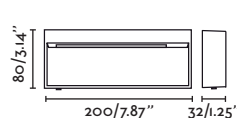

Dune R

IP65

IK07

SEA SIDE
SUITABLE

Dune SQ

IP65

IK07

SEA SIDE
SUITABLE

Dune RCT

IP65

IK07

SEA SIDE
SUITABLE

71960	● Structure Dark Grey ● Diffuser Transparent	84,00€
71961	● Structure Matt White ● Diffuser Transparent	84,00€
71962	● Structure Rust Brown ● Diffuser Transparent	84,00€

71963	● Structure Dark Grey ● Diffuser Transparent	84,00€
71964	● Structure Matt White ● Diffuser Transparent	84,00€
71965	● Structure Rust Brown ● Diffuser Transparent	84,00€

71966	● Structure Dark Grey ● Diffuser Transparent	104,00€
71967	● Structure Matt White ● Diffuser Transparent	104,00€
71968	● Structure Rust Brown ● Diffuser Transparent	104,00€

Material	Structure Aluminium Diffuser PC
Power	3W
Lumen Output	91/100/105/115lm
Light Source	SMD LED 2200/ 2700/ 3200/ 4000K
Class	I
CRI	>80
Voltage	220V-240V/50/60Hz
Beam angle	120°

Material	Structure Aluminium Diffuser PC
Power	3W
Lumen Output	91/98/103/112lm
Light Source	SMD LED 2200/ 2700/ 3200/ 4000K
Class	I
CRI	>80
Voltage	220V-240V/50/60Hz
Beam angle	120°

Material	Structure Aluminium Diffuser PC
Power	6W
Lumen Output	111/121/127/139lm
Light Source	SMD LED 2200/ 2700/ 3200/ 4000K
Class	I
CRI	>80
Voltage	220V-240V/50/60Hz
Beam angle	120°