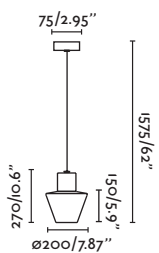

Mistu
Faro Lab

IP44

74427C-02 ● **Structure** Dark Grey
● **Diffuser** Opal 91,10€

Material	Structure Aluminium
	Diffuser PMMA
Light Source	1 E27 LED T45 max. 15W
Bulb incl.	No
Recom. Bulb	17437
Class	I

Moon
Faro Lab

IP44

74427C-01 ● **Structure** Dark Grey
● **Diffuser** Opal 105,70€

Material	Structure Aluminium
	Diffuser PMMA
Light Source	1 E27 LED T45 max. 15W
Bulb incl.	No
Recom. Bulb	17437
Class	I