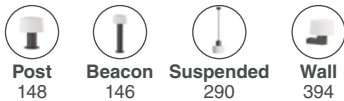

Muffin 2L

Àlex & Manel Llusçà

IP44

74435F2-04 ● Structure Dark Grey
● Diffuser Opal 538,60€

Muffin 3L

Àlex & Manel Llusçà

IP44

74436F3-04 ● Structure Dark Grey
● Diffuser Opal 623,70€

Material	Structure Aluminium Diffuser PMMA
Light Source	2 E27 LED T45 max. 15W
Bulb incl.	No
Recom. Bulb	17437
Class	I

Material	Structure Aluminium Diffuser PMMA
Light Source	3 E27 LED T45 max. 15W
Bulb incl.	No
Recom. Bulb	17437
Class	I