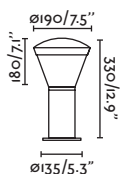

Shelby 330
Conillas

IP65 incl.

75537 **Structure** Dark Grey
 Diffuser Transparent 210,00€

Material	Structure Aluminium
	Diffuser PC
Power	10W
Lumen Output	758lm
Light Source	SMD LED 3000K
Class	I
CRI	>80
Voltage	100V-240V/50/60Hz

Shelby 630
Conillas

IP65 incl.

75538 **Structure** Dark Grey
 Diffuser Transparent 237,80€

Material	Structure Aluminium
	Diffuser PC
Power	10W
Lumen Output	758lm
Light Source	SMD LED 3000K
Class	I
CRI	>80
Voltage	100V-240V/50/60Hz