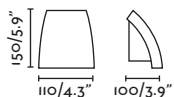

Proa
Àlex & Manel Llusçà

IP44

74400 ● **Structure** Dark Grey
● **Diffuser** Transparent 56,10€

Material	Structure Aluminium Diffuser Glass
Light Source	1 GU10 LED PAR16 max. 8W
Bulb incl.	No
Recom. Bulb	17334
Class	I

Klamp 2L
Àlex & Manel Llusçà

IP44

74408 ● **Structure** Dark Grey
● **Diffuser** Transparent 76,60€

Material	Structure Aluminium Diffuser Glass
Light Source	2 GU10 LED PAR16 max. 8W
Bulb incl.	No
Recom. Bulb	17334
Class	I