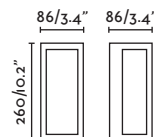

Pomo

IP65 IK06

71306 ● **Structure** Dark Grey
● **Diffuser** Transparent 105,70€

Material	Structure Aluminium
	Diffuser Glass
Light Source	2 E27 LED A60 max. 15W
Bulb incl.	No
Recom. Bulb	17426
Class	I

Pivot

IP65 IK06 incl.

71305 ● **Structure** Dark Grey
● **Diffuser** Opal 122,90€

Material	Structure Aluminium
	Diffuser Glass
Power	10W
Lumen Output	500lm
Light Source	SMD LED 3000K
Class	I
CRI	>80
Voltage	100V-240V/50/60Hz