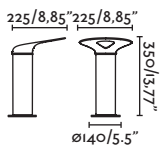

Lotus 350
Estudi Ribaudí

IP65 IK08 incl.

71224 ● Structure Dark Grey
● Diffuser Opal 232,90€

Lotus 650
Estudi Ribaudí

IP65 IK08 incl.

71225 ● Structure Dark Grey
● Diffuser Opal 287,80€

Material	Structure Aluminium
	Diffuser PC
Power	18W
Lumen Output	1120lm
Light Source	SMD LED 3000K
Class	I
CRI	>80
Voltage	100V-240V/50/60Hz

Material	Structure Aluminium
	Diffuser PC
Power	18W
Lumen Output	1120lm
Light Source	SMD LED 3000K
Class	I
CRI	>80
Voltage	100V-240V/50/60Hz