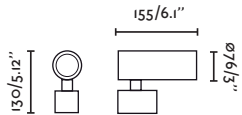

Sau M 155

IP65

IK06

SEA SIDE SUITABLE

Material	Structure Aluminium + ABS
	Diffuser PC
Power	13W
Light Source	COB LED
Class	I
CRI	>90
Voltage	220V-240V/50/60Hz

Family	Finish	Color T	Beam Angle
71785- Sau Projector 155	2 Black	3 3000K	<table border="1"> <tr><td>1</td><td>10°</td></tr> <tr><td>2</td><td>20°</td></tr> <tr><td>3</td><td>30°</td></tr> <tr><td>4</td><td>10x60°</td></tr> </table>

COB LED 13W
CRI>90 953,9lm
3000K
10°