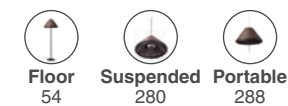

Saigon C70
Nahrang

IP65

- 71575P-09 Structure Dark Grey 678,20€
- Shade Beige
- Diffuser Opal

- 71575P-11 Structure Dark Grey 678,20€
- Shade Green
- Diffuser Opal

- 71575P-13 Structure Dark Grey 663,90€
- Shade Ochre
- Diffuser Opal

Material	Structure Aluminium
	Shade PP
	Diffuser PEMD
Light Source	1 E27 LED A60 max. 15W
Bulb incl.	No
Recom. Bulb	17463
Class	II
Cable	2m

Saigon W70
Nahrang

IP65

- 71575P-07 Structure Dark Grey 695,80€
- Shade Brown
- Diffuser Opal

Material	Structure Aluminium
	Shade Synthetic Wicker
	Diffuser PEMD
Light Source	1 E27 LED A60 max. 15W
Bulb incl.	No
Recom. Bulb	17463
Class	II
Cable	2m

Saigon T70
Nahrang

IP65

- 71575P-05 Structure Dark Grey 572,80€
- Shade Cream
- Diffuser Opal

- 71575P-06 Structure Dark Grey 572,80€
- Shade Brown
- Diffuser Opal

Material	Structure Aluminium
	Shade Textilene
	Diffuser PEMD
Light Source	1 E27 LED A60 max. 15W
Bulb incl.	No
Recom. Bulb	17463
Class	II
Cable	2m