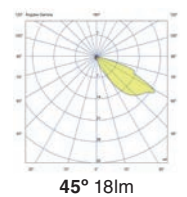

Racing

IP44

70403 **Structure** Dark Grey
 Diffuser Transparent 40,20€

Carter

IP44

70402 **Structure** Dark Grey
 Diffuser Transparent 40,20€

Material	Structure Aluminium
	Diffuser PC
Power	1W
Lumen Output	18lm
Light Source	SMD LED 4000K
Class	II
CRI	>80
Voltage	220V-240V/50/60Hz
Beam angle	45°
Cut out	ø76mm

Material	Structure Aluminium
	Diffuser PC
Power	1W
Lumen Output	18lm
Light Source	SMD LED 4000K
Class	II
CRI	>80
Voltage	220V-240V/50/60Hz
Beam angle	45°
Cut out	ø76mm