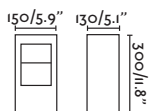

Cast 300

IP65 IK06 incl.

74155 Structure Grey 281,50€
Diffuser Opal

Cast 500

IP65 IK06 incl.

74156 Structure Grey 375,50€
Diffuser Opal

Material	Structure Concrete
	Diffuser PC
Power	10W
Lumen Output	550lm
Light Source	SMD LED 3000K
Class	I
CRI	>80
Voltage	220V-240V/50/60Hz

Material	Structure Concrete
	Diffuser PC
Power	10W
Lumen Output	550lm
Light Source	SMD LED 3000K
Class	I
CRI	>80
Voltage	220V-240V/50/60Hz