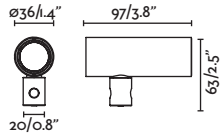

CLAP

Projector

IP65 no incl. DIM 360° 360°

Material	Structure Aluminium
Power	6W
Light Source	COB LED 2700K
Class	III
CRI	>80
Voltage	24VDC
Cable	2m