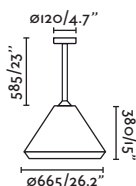

Saigon Fixed S C70
Nahtrang

IP54

71621-09	● Structure Dark Grey ● Shade Beige ● Diffuser Opal	652,80€
71621-11	● Structure Dark Grey ● Shade Green ● Diffuser Opal	652,80€
71621-13	● Structure Dark Grey ● Shade Ochre ● Diffuser Opal	652,80€

Material	Structure Aluminium Shade PP Diffuser PEMD
Light Source	1 E27 LED A60 max. 15W
Bulb incl.	No
Recom. Bulb	17463
Class	II

Saigon Fixed M C70
Nahtrang

IP54

71622-09	● Structure Dark Grey ● Shade Beige ● Diffuser Opal	679,00€
71622-11	● Structure Dark Grey ● Shade Green ● Diffuser Opal	679,00€
71622-13	● Structure Dark Grey ● Shade Ochre ● Diffuser Opal	679,00€

Material	Structure Aluminium Shade PP Diffuser PEMD
Light Source	1 E27 LED A60 max. 15W
Bulb incl.	No
Recom. Bulb	17463
Class	II

Saigon C70
Nahtrang

IP65

71579C-09	● Structure Dark Grey ● Shade Beige ● Diffuser Opal	663,70€
71579C-11	● Structure Dark Grey ● Shade Green ● Diffuser Opal	663,70€
71579C-13	● Structure Dark Grey ● Shade Ochre ● Diffuser Opal	663,70€

Material	Structure Aluminium Shade PP Diffuser PEMD
Light Source	1 E27 LED A60 max. 15W
Bulb incl.	No
Recom. Bulb	17463
Class	II
Cable	1.2m