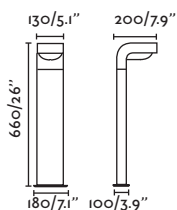

Klamp
Àlex & Manel Llusçà

IP44

Soleil

IP54

IK07

PIR

☰

☀️ solar

Material	Structure Aluminium
	Diffuser PC
Light Source	1 E27 LED A60 max. 15W
Bulb incl.	No
Recom. Bulb	17463
Class	I

Material	Structure Aluminium
	Diffuser PMMA
Power	2W
Lumen Output	157lm
Light Source	SMD LED 3000K
Class	III
CRI	>80
Battery	7 Charge Max. 3 Worktime

Solar lamp