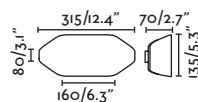

Bu-Oh Wall
Estudi Ribaudí

IP65 incl.

71212	● Structure Dark Grey ● Diffuser Opal	163,50€
71215	● Structure Matt White ● Diffuser Opal	160,40€

Material	Structure Aluminium Diffuser PC
Power	12W
Lumen Output	390lm
Light Source	SMD LED 3000K
Class	I
CRI	>80
Voltage	100V-240V/50/60Hz

Future
Estudi Ribaudí

IP44 IK08 **SEA SIDE SUITABLE**

71516	● Structure Matt White ● Diffuser Opal	68,40€
71517	● Structure Dark Grey ● Diffuser Opal	68,40€

Material	Structure PC Diffuser PC
Power	15W
Light Source	E27 LED
Class	II
Voltage	100V-240V/50/60Hz