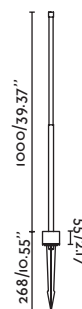

Bambou 800

IP65 IK06 incl. IP68 CONNECTOR

75556 ● Structure Matt Black
● Diffuser Transparent 167,20€

Bambou 1000

IP65 IK06 incl. IP68 CONNECTOR

75557 ● Structure Matt Black
● Diffuser Transparent 180,40€

Material	Structure Aluminium
	Diffuser Glass
Power	8W
Lumen Output	410lm
Light Source	LED MODULE 2700K
Class	I
CRI	≥80
Voltage	220V-240V/50/60Hz
Beam angle	360°
Cable	0.2m

Material	Structure Aluminium
	Diffuser Glass
Power	8W
Lumen Output	606lm
Light Source	LED MODULE 2700K
Class	I
CRI	≥80
Voltage	220V-240V/50/60Hz
Beam angle	360°
Cable	0.2m