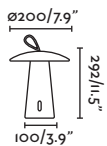

Task

IP54 IK08 DIM

70914 Structure Matt White
 Diffuser Opal 161,90€

Material	Structure Aluminium Diffuser PC
Power	2W
Lumen Output	190lm
Light Source	SMD LED 3000K
Dimmable W/lm	0,5/16-1/103-2/263
Class	III
CRI	≥80
Voltage	5VDC
Battery	5 Charge Max. 6 Worktime

Cairo

IP44 DIM USB solar

74500 Structure Black
 Diffuser Transparent 50,30€

74501 Structure Sand
 Diffuser Transparent 50,30€

Material	Structure PC Diffuser PC
Power	2W
Lumen Output	120lm
Light Source	SMD LED 2700K
Class	III
CRI	≥80
Voltage	5VDC
Battery	4,5 Charge Max. 6 Worktime