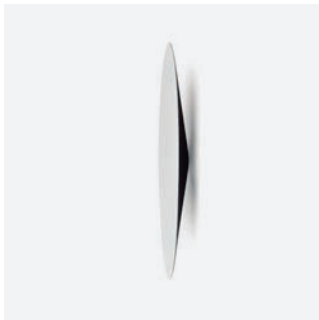

75707-2 ● Black 88,70€

W. ø310 mm