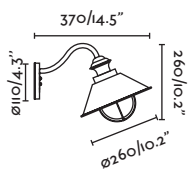

Nautica 370

IP33

71110 **Structure** Rust Brown
 Diffuser Transparent 98,40€

Material	Structure Steel
	Diffuser Glass
Light Source	1 E27 LED A60 max. 15W
Bulb incl.	No
Recom. Bulb	17463
Class	I

Nautica 280

IP33

71128 **Structure** Rust Brown
 Diffuser Transparent 90,40€

Material	Structure Steel
	Diffuser Glass
Light Source	1 E27 LED A60 max. 15W
Bulb incl.	No
Recom. Bulb	17463
Class	I

Pole
168

Suspended
292