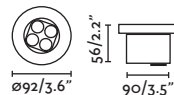

### Tras Housing

71703 ● Black 36,60€

Material Structure ABS

outdoor

Recessed