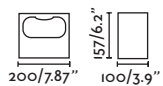

Glint 157
Faro Lab

IP55

IK06

SEA SIDE
SUITABLE

IP68
CONNECTOR

75636 2700K 68lm	● Structure Grey	193,70€
75639 3000K 97lm	● Structure Grey	193,70€

Glint 400
Faro Lab

IP55

IK06

SEA SIDE
SUITABLE

IP68
CONNECTOR

75637 2700K 68lm	● Structure Grey	300,20€
75640 3000K 97lm	● Structure Grey	300,20€

Glint 700
Faro Lab

IP55

IK06

SEA SIDE
SUITABLE

IP68
CONNECTOR

75638 2700K 68lm	● Structure Grey	376,20€
75641 3000K 97lm	● Structure Grey	376,20€

Material	Structure Concrete
	Diffuser Glass
Power	6,5W
Light Source	SMD LED
Class	II
CRI	≥80
Voltage	100V-277V/50/60Hz

Material	Structure Concrete
	Diffuser Glass
Power	6,5W
Light Source	SMD LED
Class	II
CRI	≥80
Voltage	100V-277V/50/60Hz

Material	Structure Concrete
	Diffuser Glass
Power	6,5W
Light Source	SMD LED
Class	II
CRI	≥80
Voltage	100V-277V/50/60Hz