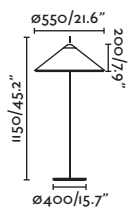

Saigon 2000 R55
Nahtrang

IP65

71569-01 ● Structure Dark Grey
● Shade White 464,20€

Saigon 1150 R55
Nahtrang

IP65

71575-01 ● Structure Dark Grey
● Shade White 446,80€

Saigon 500 R55
Nahtrang

IP65

71576-01 ● Structure Dark Grey
● Shade White 414,60€

Material	Structure Aluminium
	Shade PEMD
Light Source	1 E27 LED A60 max. 15W
Bulb incl.	No
Recom. Bulb	17463
Class	II
Cable	2m

Material	Structure Aluminium
	Shade PEMD
Light Source	1 E27 LED A60 max. 15W
Bulb incl.	No
Recom. Bulb	17463
Class	II
Cable	2m

Material	Structure Aluminium
	Shade PEMD
Light Source	1 E27 LED A60 max. 15W
Bulb incl.	No
Recom. Bulb	17463
Class	II
Cable	2m