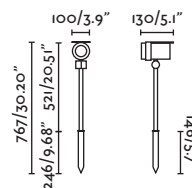

Foc 210 Spike

IP65 incl. 135°

70158 **Structure** Dark Grey
 Diffuser Transparent 169,90€

Foc 520 Spike

IP65 incl. 135°

70159 **Structure** Dark Grey
 Diffuser Transparent 181,41€

Material	Structure Aluminium
	Diffuser Glass
Power	16W
Lumen Output	800lm
Light Source	COB LED 3000K
Class	I
CRI	>80
Voltage	220V-240V/50Hz
Beam angle	36°
Cable	0.5m

Material	Structure Aluminium
	Diffuser Glass
Power	16W
Lumen Output	800lm
Light Source	COB LED 3000K
Class	I
CRI	>80
Voltage	220V-240V/50Hz
Beam angle	36°
Cable	0.5m