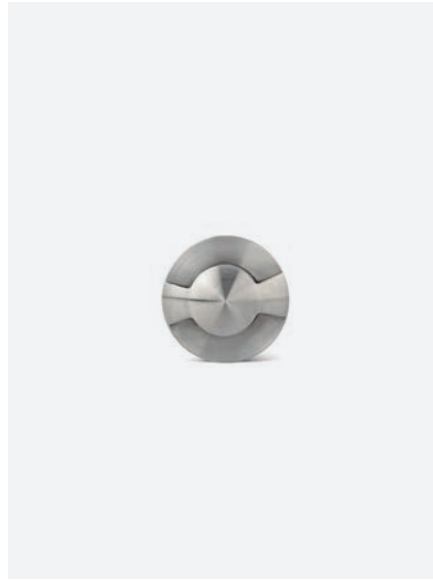

Kane 2

IP67 no incl. SEA SIDE SUITABLE
incl.

70661 3000K 20,7lm	● Structure Satin Stainless ● Diffuser Opal	40,90€
70661W 2700K 20,7lm	● Structure Satin Stainless ● Diffuser Transparent	40,90€

Material	Structure Stainless Steel 316L
	Diffuser Glass
Power	3W
Light Source	COB LED
Class	III
CRI	>80
Voltage	24VDC
Beam angle	120°
Cut out	ø40mm
Resistance	1000Kg

*Drivers info pag. 478