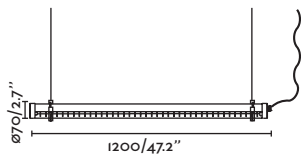

Scuba Louver 1200

IP65 IK10 incl.

75758-01 **Structure** Black **326,00€**
 Diffuser Transparent

Material	Structure Aluminium
	Diffuser PC
Power	36W
Lumen Output	1575lm
Light Source	SMD LED 2700K
Class	I
CRI	>90
Voltage	220V-240V/50/60Hz
Beam angle	80x130°
Cable	3m