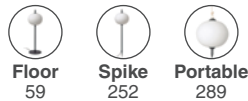

Saigon R55
Nahtrang

IP65

71579-02 ● Structure Dark Grey
● Shade White 261,20€

Saigon R45
Nahtrang

IP65 IK06

71579C-04 ● Structure Dark Grey
● Shade White 259,40€

Saigon R17
Nahtrang

IP65

71579C-03 ● Structure Dark Grey
● Shade White 245,50€

Material	Structure Aluminium
	Shade PEMD
Light Source	1 E27 LED A60 max. 15W
Bulb incl.	No
Recom. Bulb	17463
Class	II
Cable	1.2m

Material	Structure Aluminium
	Shade PEMD
Light Source	1 E27 LED A60 max. 15W
Bulb incl.	No
Recom. Bulb	17463
Class	II
Cable	1.2m

Material	Structure Aluminium
	Shade PEMD
Light Source	1 E27 LED A60 max. 15W
Bulb incl.	No
Recom. Bulb	17463
Class	II
Cable	1.2m