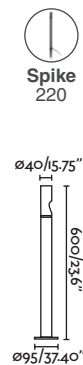

Balic
Yembarastudio

IP65 IK06 incl. DIM

70295 ● Structure Black
● Diffuser Prism 219,60€

Bezel

IP65 IK06 incl. IP68 CONNECTOR

70247 ● Structure Matt Black
● Diffuser Transparent 173,00€

Bast

IP65 IK10 incl.

70292 ● Structure Black
● Diffuser Transparent 436,80€

Material	Structure Aluminium
	Diffuser Glass
Power	8W
Lumen Output	813/870/896lm
Light Source	SMD LED 2700/ 3000/ 4000K
Class	I
CRI	≥80
Voltage	220V-240V/50/60Hz

Material	Structure Aluminium
	Diffuser Glass
Power	8W
Lumen Output	349lm
Light Source	COB LED 2700K
Class	I
CRI	90
Voltage	220V-240V/50/60Hz
Beam angle	118,3°

Material	Structure Aluminium + PC
	Diffuser PC
Power	25W
Lumen Output	756lm
Light Source	SMD LED 3000K
Class	I
CRI	>80
Voltage	220V-240V/50/60Hz
Beam angle	120°

*Choose its color temperature by pressing CCT changeable button during the installation.

Bast 180° Accessory
70293 ● Black 31,00€
Material Structure Aluminium