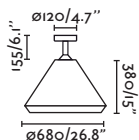

Saigon Fixed S W70
Nahtrang

IP54

71621-07
● Structure Dark Grey
● Shade Wood
● Diffuser Opal
670,40€

Saigon Fixed M W70
Nahtrang

IP54

71622-07
● Structure Dark Grey
● Shade Wood
● Diffuser Opal
696,60€

Saigon W70
Nahtrang

IP65

71579C-07
● Structure Dark Grey
● Shade Brown
● Diffuser Opal
681,30€

Material	Structure Aluminium
	Shade Synthetic Wicker
	Diffuser PEMD
Light Source	1 E27 LED A60 max. 15W
Bulb incl.	No
Recom. Bulb	17463
Class	II

Material	Structure Aluminium
	Shade Synthetic Wicker
	Diffuser PEMD
Light Source	1 E27 LED A60 max. 15W
Bulb incl.	No
Recom. Bulb	17463
Class	II

Material	Structure Aluminium
	Shade Synthetic Wicker
	Diffuser PEMD
Light Source	1 E27 LED A60 max. 15W
Bulb incl.	No
Recom. Bulb	17463
Class	II
Cable	1.2m