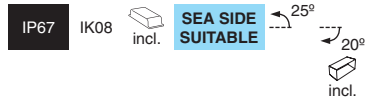

## Geiser 130

<b>70302</b> 10° 370lm	● <b>Structure</b> Satin Stainless + Matt Black ● <b>Diffuser</b> Transparent	<b>185,30€</b>
<b>70303</b> 38° 393lm	● <b>Structure</b> Satin Stainless + Matt Black ● <b>Diffuser</b> Transparent	<b>185,30€</b>