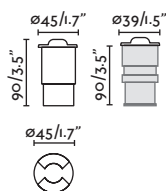

Kane 1

IP67 no incl. SEA SIDE SUITABLE
incl.

70660 3000K 18,7lm	● Structure Satin Stainless ● Diffuser Opal	39,60€
70660W 2700K 18,7lm	● Structure Satin Stainless ● Diffuser Transparent	39,60€

Material	Structure Stainless Steel 316L
	Diffuser Glass
Power	3W
Light Source	COB LED
Class	III
CRI	>80
Voltage	24VDC
Beam angle	120°
Cut out	ø40mm
Resistance	1000Kg

*Drivers info pag. 478

Kane 2

IP67 no incl. SEA SIDE SUITABLE
incl.

70661 3000K 20,7lm	● Structure Satin Stainless ● Diffuser Opal	40,90€
70661W 2700K 20,7lm	● Structure Satin Stainless ● Diffuser Transparent	40,90€

Material	Structure Stainless Steel 316L
	Diffuser Glass
Power	3W
Light Source	COB LED
Class	III
CRI	>80
Voltage	24VDC
Beam angle	120°
Cut out	ø40mm
Resistance	1000Kg

*Drivers info pag. 478

Kane 3

IP67 no incl. SEA SIDE SUITABLE
incl.

70662 3000K 17,6lm	● Structure Satin Stainless ● Diffuser Opal	42,90€
70662W 2700K 17,6lm	● Structure Satin Stainless ● Diffuser Transparent	42,90€

Material	Structure Stainless Steel 316L
	Diffuser Glass
Power	3W
Light Source	COB LED
Class	III
CRI	>80
Voltage	24VDC
Beam angle	120°
Cut out	ø40mm
Resistance	1000Kg

*Drivers info pag. 478