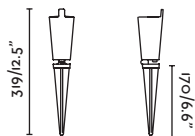

Double position