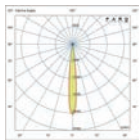

COB LED 13W
CRI>90 906,6lm
3000K
20°