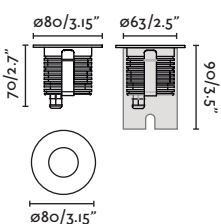

Grund 80

IP67 no incl. SEA SIDE SUITABLE incl.

70731 3000K 420lm	●● Structure Anodized Black + Anodized Black ● Diffuser Transparent	146,00€
70736 2700K 191lm	●● Structure Anodized Black ● Diffuser Transparent	146,00€
70728 3000K 272lm	●● Structure Satin Stainless + Matt Black ● Diffuser Transparent	146,00€
70734 2700K 191lm	●● Structure Satin Stainless ● Diffuser Transparent	146,00€

Material	Structure Stainless Steel 316L + Aluminium
	Diffuser Glass
Power	7W
Light Source	COB LED
Class	III
CRI	>90
Beam angle	36°
Cut out	ø60mm
Resistance	1000Kg

*Drivers info pag. 478

Grund 92

IP67 no incl. SEA SIDE SUITABLE incl.

70732 3000K 640lm	●● Structure Anodized Black + Matt Black ● Diffuser Transparent	177,60€
70729 3000K 640lm	●● Structure Satin Stainless + Matt Black ● Diffuser Transparent	177,60€

Material	Structure Stainless Steel 316L + Aluminium
	Diffuser Glass
Power	13W
Light Source	COB LED
Class	III
CRI	>90
Beam angle	36°
Cut out	ø68mm
Resistance	1000Kg

*Drivers info pag. 478