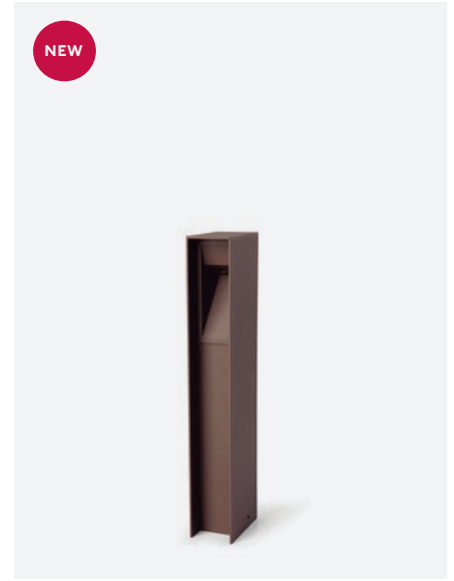

Til

IP65

IK08

no incl.

70938	● Structure Black ● Diffuser Transparent	154,40€
70939	● Structure Rust Brown ● Diffuser Transparent	154,40€

Material	Structure Aluminium
	Diffuser PC
Power	9W
Lumen Output	427lm
Light Source	SMD LED 2200/ 2700/ 3200/ 4000K
Class	I
CRI	≥80
Voltage	220V-240V

Material	Structure Aluminium
	Diffuser PC
Power	9W
Lumen Output	427lm
Light Source	SMD LED 2200/ 2700/ 3200/ 4000K
Class	I
CRI	≥80
Voltage	220V-240V

Material	Structure Aluminium
	Diffuser Glass
Power	3W
Lumen Output	77lm
Light Source	COB LED 2700K
Class	III
CRI	>90
Voltage	24VDC

Wall
458