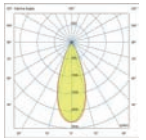

38° COB LED 6W CRI>80 508lm 2700K
COB LED 6W CRI>80 524lm 3000K