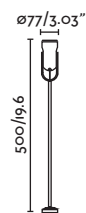

Slot 200
Lucid Product Design

70035 ● Structure Black
● Diffuser Transparent 169,20€

Slot 500
Lucid Product Design

70036 ● Structure Black
● Diffuser Transparent 185,00€

Material	Structure Aluminium
	Diffuser Glass
Power	13W
Lumen Output	944lm
Light Source	COB LED 3000K
Class	I
CRI	>80
Voltage	100V-240V/50/60Hz
Beam angle	28°

Material	Structure Aluminium
	Diffuser Glass
Power	13W
Lumen Output	944lm
Light Source	COB LED 3000K
Class	I
CRI	>80
Voltage	100V-240V/50/60Hz
Beam angle	28°

Slot Visor Accessory	
70039	● Black 17,30€
Material	Structure Aluminium