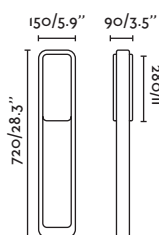

Material	Structure Aluminium
	Diffuser PMMA
Power	10W
Lumen Output	889lm
Light Source	SMD LED 3000K
Class	I
CRI	>80
Voltage	100V-240V/50/60Hz

Material	Structure Aluminium
	Diffuser PC
Power	12W
Lumen Output	962lm
Light Source	SMD LED 3000K
Class	I
CRI	>80
Voltage	100V-240V/50/60Hz

Material	Structure Aluminium
	Diffuser PC
Power	12W
Lumen Output	962lm
Light Source	SMD LED 3000K
Class	I
CRI	>80
Voltage	100V-240V/50/60Hz

Wall
362