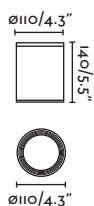

Olot

IP44

71372	● Structure Matt White ● Diffuser Transparent	32,90€
71374	● Structure Dark Grey ● Diffuser Transparent	32,90€

Material	Structure Aluminium Diffuser Glass
Light Source	1 GU10 LED PAR16 max. 8W
Bulb incl.	No
Recom. Bulb	17333
Class	I

Tasa

IP44 IK06

70806	● Structure Dark Grey ● Diffuser Transparent	58,30€
70821	● Structure Matt White ● Diffuser Transparent	57,20€

Material	Structure Aluminium Diffuser Glass
Light Source	1 E27 LED PAR30 max. 15W
Bulb incl.	No
Recom. Bulb	97687127
Class	I

Kila 200

IP65

71740	● Structure Dark Grey ● Diffuser Transparent	115,00€
71741	● Structure Dark Grey ● Diffuser Smoked	133,40€
71742	● Structure Dark Grey ● Diffuser Amber	133,40€

Material	Structure Aluminium Diffuser Glass
Light Source	1 E27 LED A60 max. 15W
Bulb incl.	No
Recom. Bulb	17463
Class	I