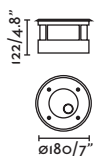

Salt Asymm

IP67 IK08 SEA SIDE **SUITABLE**

70591 **Structure** Satin Stainless + Matt Black **253,60€**
Diffuser Transparent

Curtis Asymm

IP67 SEA SIDE **SUITABLE**

70462N **Structure** Satin Stainless + Matt Black **128,30€**
Diffuser Transparent

Material	Structure Stainless Steel 316L + Aluminium
	Diffuser Glass
Power	9W
Lumen Output	961lm
Light Source	COB LED 3000K
Class	I
CRI	≥80
Voltage	100V-240V/50/60Hz
Beam angle	45°
Cut out	ø180x122mm
Resistance	2000Kg

Material	Structure Aluminium
	Diffuser Glass
Power	2W
Lumen Output	180lm
Light Source	COB LED 3000K
Class	I
CRI	>80
Voltage	100V-240V/50/60Hz
Cut out	ø80x100mm