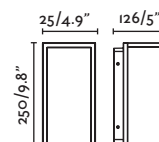

Ele

IP54 incl.

74419 ● Structure Dark Grey
● Diffuser Opal 143,70€

Kerala

IP54 incl.

74453 ● Structure Dark Grey
● Diffuser Transparent 206,00€

Kela

IP54 IK05 incl.

70850 ● Structure Black 167,20€

Material	Structure Aluminium
	Diffuser PC
Power	6W
Lumen Output	450lm
Light Source	SMD LED 3000K
Class	I
CRI	>80
Voltage	100V-240V/50/60Hz
Beam angle	95°

Material	Structure Aluminium
	Diffuser Glass
Power	13W
Lumen Output	824lm
Light Source	SMD LED 3000K
Class	I
CRI	>80
Voltage	100V-240V/50/60Hz

Material	Structure Aluminium
Power	7W
Lumen Output	265lm
Light Source	SMD LED 2700K
Class	I
CRI	>80
Voltage	220V-240V/50/60Hz