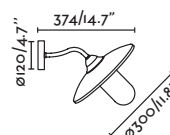

Nautica 350

IP33

Material	Structure Steel
	Diffuser Glass
Light Source	1 E27 LED A60 max. 15W
Bulb incl.	No
Recom. Bulb	17463
Class	I

Wally

IP44

Material	Structure Steel
	Diffuser Glass
Light Source	1 E27 LED A60 max. 15W
Bulb incl.	No
Recom. Bulb	17463
Class	I