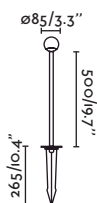

Cuca 500 Spike
Faro Lab

IP65 IK06

75586 ● Structure Black
Driver incl. ● Diffuser Opal **194,90€**

Class II
Voltage 220V-240V/50/60Hz

75585 ● Structure Black
Driver not incl.* ● Diffuser Opal **162,90€**

Class III
Voltage 24VDC

Material	Structure Stainless Steel
	Diffuser Glass
Power	3W
Lumen Output	154lm
Light Source	COB LED 2700K
CRI	>90
Cable	0.5m

*Drivers info pag. 478

Cuca 1000 Spike
Faro Lab

IP65 IK06

75590 ● Structure Black
Driver incl. ● Diffuser Opal **232,90€**

Class II
Voltage 220V-240V/50/60Hz

75589 ● Structure Black
Driver not incl.* ● Diffuser Opal **200,90€**

Class III
Voltage 24VDC

Material	Structure Stainless Steel
	Diffuser Glass
Power	3W
Lumen Output	154lm
Light Source	COB LED 2700K
CRI	>90
Cable	0.5m

*Drivers info pag. 478