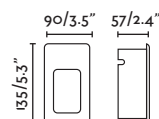

Nase SQ

IP44

70395	● Structure Matt White ● Diffuser Transparent	53,50€
70398	● Structure Dark Grey ● Diffuser Transparent	53,50€

Nase RCT

IP44

70396	● Structure Matt White ● Diffuser Transparent	56,60€
70399	● Structure Dark Grey ● Diffuser Transparent	56,60€

Material	Structure Aluminium Diffuser PC
Power	3W
Lumen Output	109lm
Light Source	SMD LED 3000K
Class	II
CRI	>80
Voltage	220V-240V/50/60Hz
Beam angle	120°
Cut out	92x87x80mm

Material	Structure Aluminium Diffuser PC
Power	3W
Lumen Output	84lm
Light Source	SMD LED 3000K
Class	II
CRI	>80
Voltage	220V-240V/50/60Hz
Beam angle	120°
Cut out	132x90x80mm