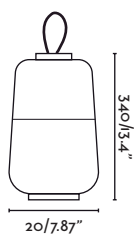

Muna

Carrasquet

IP54

72150	● Structure White ● Diffuser Opal	142,60€
72151	● Structure White + Orange ● Diffuser Opal	142,60€

Material	Structure Textile Diffuser PEMD
Light Source	1 E27 LED A60 max. 12W
Bulb incl.	No
Recom. Bulb	17070
Class	II
Cable	5m