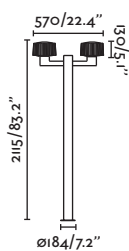

Muffin 2L

Àlex & Manel Llusçà

IP44

74435F2-04 ● Structure Dark Grey
● Diffuser Opal 538,60€

Muffin 3L

Àlex & Manel Llusçà

IP44

74436F3-04 ● Structure Dark Grey
● Diffuser Opal 623,70€

Material	Structure Aluminium Diffuser PMMA
Light Source	2 E27 LED T45 max. 15W
Bulb incl.	No
Recom. Bulb	17437
Class	I

Material	Structure Aluminium Diffuser PMMA
Light Source	3 E27 LED T45 max. 15W
Bulb incl.	No
Recom. Bulb	17437
Class	I