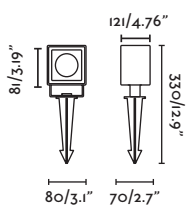

Sobek

IP65 IK06 incl. 90° 360°

70151 ● Structure Dark Grey
● Diffuser Transparent 141,70€

Balder

IP67 incl.

70469 ● Structure Matt Black
● Diffuser Transparent 120,80€

Material	Structure Aluminium
	Diffuser Glass
Power	7W
Lumen Output	550lm
Light Source	COB LED 3000K
Class	I
CRI	>80
Voltage	100V-240V/50/60Hz
Beam angle	50°
Cable	0.2m

Material	Structure Aluminium
	Diffuser Glass
Power	3W
Lumen Output	212lm
Light Source	SMD LED 3000K
Class	I
CRI	>80
Voltage	100V-240V/50/60Hz
Beam angle	36°
Cable	2m