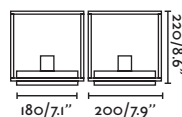

Mila

IP65 incl.

70771 **Structure** Dark Grey
 Diffuser Opal 306,30€

Material	Structure Aluminium
	Diffuser PC
Power	13W
Lumen Output	962lm
Light Source	SMD LED 4000K
Class	I
CRI	>80
Voltage	100V-240V/50/60Hz

Nala

IP54

70772 **Structure** Dark Grey
 Diffuser Transparent 192,90€

Material	Structure Aluminium
	Diffuser Glass
Light Source	1 E27 LED A60 max. 15W
Bulb incl.	No
Recom. Bulb	17463
Class	I