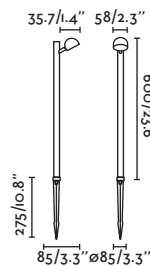

Brot 200
Yembarastudio

IP65 incl. IP68 CONNECTOR

Material	Structure Aluminium
Power	7W
Lumen Output	290lm
Light Source	SMD LED 2700K
Class	II
CRI	>80
Voltage	100V-240V/50/60Hz
Beam angle	80°
Cable	2m

reddot winner 2021

Beacon
60

Portable
62

Brot 600
Yembarastudio

IP65 incl. IP68 CONNECTOR

Material	Structure Aluminium
Power	7W
Lumen Output	290lm
Light Source	SMD LED 2700K
Class	II
CRI	>80
Voltage	100V-240V/50/60Hz
Beam angle	80°
Cable	2m

reddot winner 2021