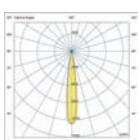

Family	Finish	Color T	Beam Angle
71790- Kov Rounded 1 light	1 White 2 Black	2 2700K	1 14°
		3 3000K	2 22°
			3 30°

14° COB LED 6W CRI>80 747lm 2700K
COB LED 6W CRI>80 791lm 3000K