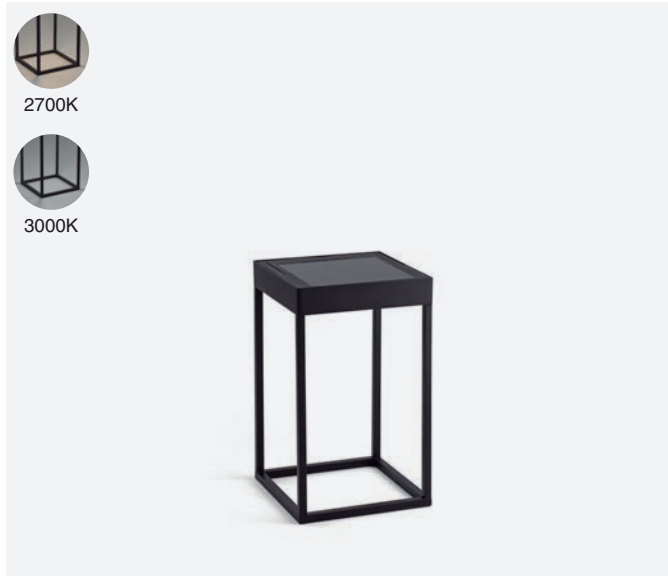

Kasp 300

IP65 IK04 DIM solar

71912 ● Structure Black
● Diffuser Transparent 209,20€