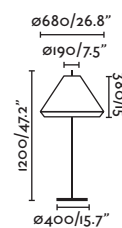

Saigon 1950 W100
Nahtrang

IP65

71569-08 ● **Structure** Dark Grey
● **Shade** Brown
● **Diffuser** Opal 1.132,10€

Saigon 1950 W70
Nahtrang

IP65

71569-07 ● **Structure** Dark Grey
● **Shade** Brown
● **Diffuser** Opal 838,90€

Saigon 1200 W70
Nahtrang

IP65

71575-07 ● **Structure** Dark Grey
● **Shade** Brown
● **Diffuser** Opal 821,50€

Material	Structure Aluminium + Concrete
	Shade Synthetic Wicker
	Diffuser PEMD
Light Source	1 E27 LED A60 max. 15W
Bulb incl.	No
Recom. Bulb	17463
Class	II
Cable	2m

Material	Structure Aluminium
	Shade Synthetic Wicker
	Diffuser PEMD
Light Source	1 E27 LED A60 max. 15W
Bulb incl.	No
Recom. Bulb	17463
Class	II
Cable	2m

Material	Structure Aluminium
	Shade Synthetic Wicker
	Diffuser PEMD
Light Source	1 E27 LED A60 max. 15W
Bulb incl.	No
Recom. Bulb	17463
Class	II
Cable	2m