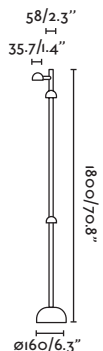

Spike included