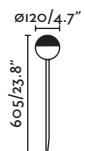

**Piccola**  
Faro Lab

IP65 IK08  incl.

70245	● Structure Matt Black ● Diffuser Opal	180,80€
70246	● Structure Matt White ● Diffuser Opal	180,80€

<b>Material</b>	Structure Aluminium Diffuser PMMA
<b>Power</b>	6W
<b>Lumen Output</b>	360lm
<b>Light Source</b>	SMD LED 2700K
<b>Class</b>	I
<b>CRI</b>	>80
<b>Voltage</b>	100V-240V/50/60Hz
<b>Cable</b>	1.5m