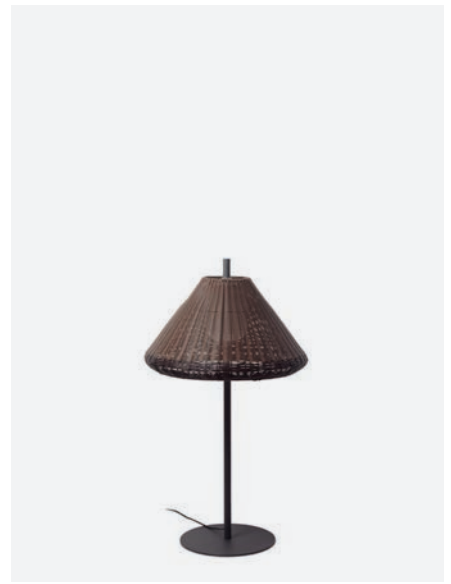

Saigon 1200 W70
Nahtrang

IP65

71575-07 ● **Structure** Dark Grey
● **Shade** Brown
● **Diffuser** Opal 821,50€

Material	Structure Aluminium + Concrete
	Shade Synthetic Wicker
	Diffuser PEMD
Light Source	1 E27 LED A60 max. 15W
Bulb incl.	No
Recom. Bulb	17463
Class	II
Cable	2m

Material	Structure Aluminium
	Shade Synthetic Wicker
	Diffuser PEMD
Light Source	1 E27 LED A60 max. 15W
Bulb incl.	No
Recom. Bulb	17463
Class	II
Cable	2m

Material	Structure Aluminium
	Shade Synthetic Wicker
	Diffuser PEMD
Light Source	1 E27 LED A60 max. 15W
Bulb incl.	No
Recom. Bulb	17463
Class	II
Cable	2m