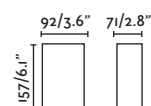

Lace

IP54

IK06

70811 ● Structure Dark Grey
● Diffuser Transparent 126,80€

Bruc

IP54

IK10

70828 ● Structure Dark Grey
● Diffuser Opal 175,60€

Ling

IP54

IK06

70812 ● Structure Dark Grey
● Diffuser Transparent 126,80€

70813 ● Structure Matt White
● Diffuser Transparent 126,80€

Material	Structure Aluminium
	Diffuser Glass
Power	2x3W
Lumen Output	2x158lm
Light Source	COB LED 4000K
Class	I
CRI	>80
Voltage	100V-240V/50/60Hz
Beam angle	110°

Material	Structure Aluminium
	Diffuser Glass
Power	13W
Lumen Output	830lm
Light Source	SMD LED 3000K
Class	I
CRI	>80
Voltage	100V-240V/50/60Hz
Beam angle	73°

Material	Structure Aluminium
	Diffuser Glass
Power	2x3W
Lumen Output	2x198lm
Light Source	COB LED 4000K
Class	I
CRI	>80
Voltage	100V-240V/50/60Hz
Beam angle	110°