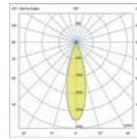

24° COB LED 6W CRI>80 553lm 2700K
COB LED 6W CRI>80 570lm 3000K