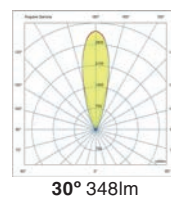

Nok 44

IP68 IK06 no incl. incl. sub

70443 ● Structure Satin Stainless 195,10€
● Diffuser Transparent

Material	Structure Stainless Steel 316L
	Diffuser Glass
Power	3W
Lumen Output	196lm
Light Source	SMD LED 4000K
Class	III
CRI	>80
Voltage	24VDC
Voltage	3V
Beam angle	30°
Cut out	ø234mm

*Drivers info pag. 478

Nok 68

IP68 IK08 no incl. incl. sub

70444 ● Structure Satin Stainless 280,40€
● Diffuser Transparent

Material	Structure Stainless Steel 316L
	Diffuser Glass
Power	5W
Lumen Output	348lm
Light Source	SMD LED 4000K
Class	III
CRI	>80
Voltage	24VDC
Voltage	3V
Beam angle	30°
Cut out	ø230mm

*Drivers info pag. 478

Edel

IP68 no incl. incl. sub

70455 ● Structure Satin Stainless 408,90€
● Diffuser Opal

Material	Structure Stainless Steel 316L + ABS
	Diffuser Glass
Power	18W
Lumen Output	600lm
Light Source	SMD LED 4000K
Class	III
CRI	85
Voltage	24VDC
Beam angle	25°
Cut out	ø156mm

*Drivers info pag. 478