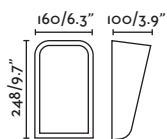

Mask
Lucid Product Design

IP65 IK06 incl. SEA SIDE SUITABLE

Half
Nahrang

IP65 incl.

Material	Structure Aluminium
	Diffuser Glass
Power	15W
Lumen Output	550lm
Light Source	SMD LED 3000K
Class	I
CRI	>80
Voltage	100V-240V/50/60Hz

Material	Structure Aluminium
	Diffuser Glass
Power	20W
Lumen Output	1350lm
Light Source	SMD LED 3000K
Class	I
CRI	>80
Voltage	220V-240V/50/60Hz