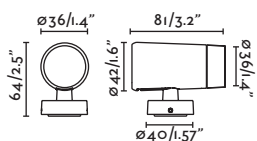

Puk 36

IP65 IK06 no incl. SEA SIDE SUITABLE 90°

Material	Structure Aluminium
	Diffuser Glass
Power	4W
Light Source	COB LED
Class	III
CRI	>80
Voltage	24VDC
Cable	2m

Family	Finish	Color T	Beam Angle
75300- Puk Projector ø36	2 Black	2 2700K 3 3000K	1 8° 2 20° 3 40°

8° COB LED 4W CRI>80 281lm 2700K COB LED 4W CRI>80 290lm 3000K	20° COB LED 4W CRI>80 302lm 2700K COB LED 4W CRI>80 312lm 3000K	40° COB LED 4W CRI>80 292lm 2700K COB LED 4W CRI>80 302lm 3000K

Optional drivers

24V DC 4W	220/240V	1-22 units	on/off	IP20	98324099
	220/240V	1-22 units	on/off	IP67	98324100

Optional accessories

Puk 36 Honeycomb Accessory			
75300H	● Black		2,50€
Material	Structure Aluminium		

Puk 36 Visor Accessory			
75300V	● Black		24,80€
Material	Structure Aluminium		

Puk 36/59 Tree Accessory			
75300F	● Black		47,50€
Material	Structure Aluminium		

Puk 36 Spike Accessory			
75300S	● Black		8,00€
Material	Structure Polyamide