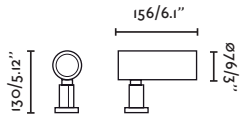

Sau M 156

IP65 IK06 incl. SEA SIDE SUITABLE $\pm 35^\circ$ $\curvearrowright 60^\circ$

Material	Structure Aluminium + ABS
	Diffuser PC
Power	13W
Lumen Output	1313lm
Light Source	COB LED
Class	I
CRI	>90
Voltage	220V-240V/50/60Hz

Family	Finish	Color T	Beam Angle
71786- Sau Projector 155	2 Black	3 3000K	<table border="1"> <tr><td>1</td><td>10°</td></tr> <tr><td>2</td><td>20°</td></tr> <tr><td>3</td><td>30°</td></tr> <tr><td>4</td><td>10x60°</td></tr> </table>

COB LED 13W
CRI>90 1313lm
3000K
10°