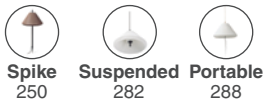

Saigon 1950 T70
Nahtrang

IP65

71569-05	● Structure Dark Grey ● Shade Cream ● Diffuser Opal	715,90€
71569-06	● Structure Dark Grey ● Shade Brown ● Diffuser Opal	715,90€

Saigon 1200 T70
Nahtrang

IP65

71575-05	● Structure Dark Grey ● Shade Cream ● Diffuser Opal	698,50€
71575-06	● Structure Dark Grey ● Shade Brown ● Diffuser Opal	698,50€

Material	Structure Aluminium
	Shade Textilene
	Diffuser PEMD
Light Source	1 E27 LED A60 max. 15W
Bulb incl.	No
Recom. Bulb	17463
Class	II
Cable	2m

Material	Structure Aluminium
	Shade Textilene
	Diffuser PEMD
Light Source	1 E27 LED A60 max. 15W
Bulb incl.	No
Recom. Bulb	17463
Class	II
Cable	2m