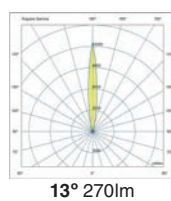

Tras 2L Orientable

IP67 IK08 no incl.
60° no incl.

71701 ● Structure Matt Black
● Diffuser Transparent 139,50€

Tras 4L

IP67 IK09 no incl. no incl.

71702 ● Structure Matt Black
● Diffuser Transparent 130,80€

Tras 25L

IP67 IK10 no incl. incl.

71716 ● Structure Matt Black
● Diffuser Transparent 13° 2580lm 363,60€

71717 ● Structure Matt Black
● Diffuser Transparent 40° 2580lm 356,50€

Material	Structure Aluminium Diffuser Glass
Power	4W
Lumen Output	270lm
Light Source	SMD LED 3000K
Class	III
CRI	≥90
Voltage	24VDC
Beam angle	13°
Cut out	175x195x127mm

Material	Structure Aluminium Diffuser Glass
Power	8W
Lumen Output	639lm
Light Source	SMD LED 3000K
Class	III
CRI	≥90
Voltage	24VDC
Beam angle	13°
Cut out	175x195x127mm

Material	Structure Aluminium + ABS Diffuser Glass
Power	25W
Lumen Output	2580lm
Light Source	SMD LED 3000K
Class	III
CRI	≥90
Voltage	24VDC
Cut out	250x235x105mm

*Drivers info pag. 478

*Drivers info pag. 478

*Drivers info pag. 478

Tras Housing

71703 ● Black 36,60€

Material Structure ABS