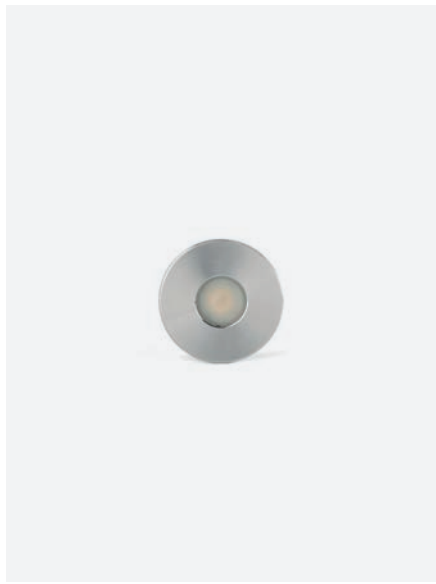

Nok 44

IP68 IK06 no incl. incl. sub

70443 ● Structure Satin Stainless 195,10€
● Diffuser Transparent

Material	Structure Stainless Steel 316L
	Diffuser Glass
Power	3W
Lumen Output	196lm
Light Source	SMD LED 4000K
Class	III
CRI	>80
Voltage	24VDC
Voltage	3V
Beam angle	30°
Cut out	ø234mm

*Drivers info pag. 478