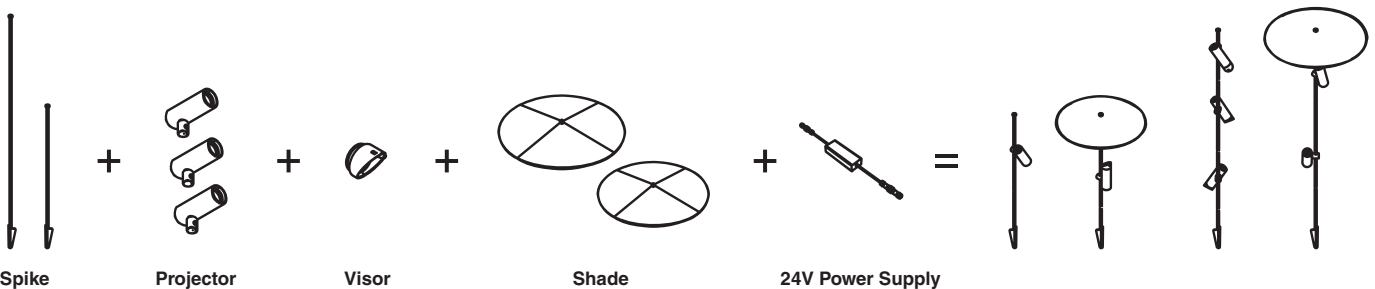

Optional drivers *Remote drivers

24VDC 6W 220/240V	1-5 units on/off IP67	98324026
	1-15 units on/off IP67	98324099