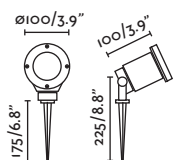

Tono

IP44

Garten Lampholder

IP54/44

Garten Plug

IP44

Material	Structure Aluminium
	Diffuser Glass
Light Source	1 GU10 LED PAR16 max. 8W
Bulb incl.	No
Recom. Bulb	17334
Class	I
Cable	2m

Material	Structure ABS
Light Source	1 E27 LED PAR38 max. 15W
Bulb incl.	No
Recom. Bulb	17400
Class	II
Cable	2.5m

Material	Structure ABS
Light Source	max. 3520W
Bulb incl.	Yes
Class	I
Cable	2.5m