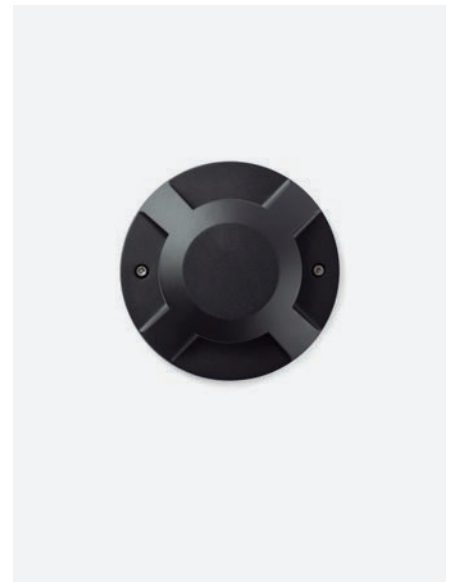

Loth 4L

IP67

IK10

70287 ● Structure Matt Black
● Diffuser Opal 150,80€

Material	Structure Aluminium
	Diffuser PC
Power	6W
Lumen Output	210lm
Light Source	COB LED 3000K
Class	I
CRI	>80
Voltage	220V-240V/50/60Hz
Resistance	2000Kg

Material	Structure Aluminium
	Diffuser PC
Power	11,5W
Lumen Output	406lm
Light Source	COB LED 3000K
Class	I
CRI	>80
Voltage	220V-240V/50/60Hz
Resistance	2000Kg

Material	Structure Aluminium
	Diffuser PC
Power	13,5W
Lumen Output	472lm
Light Source	COB LED 3000K
Class	I
CRI	>80
Voltage	220V-240V/50/60Hz
Resistance	2000Kg