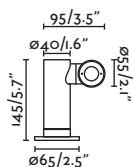

Spy 145

IP65 incl. 355°

70782 Structure Dark Grey
 Diffuser Opal 109,90€

Spy 435

IP65 incl. 355°

70783 Structure Dark Grey
 Diffuser Opal 142,80€

Material	Structure Aluminium
	Diffuser Glass
Power	6W
Lumen Output	470lm
Light Source	COB LED 3000K
Class	I
CRI	>80
Voltage	220V-240V/50/60Hz
Beam angle	30°

Material	Structure Aluminium
	Diffuser Glass
Power	6W
Lumen Output	470lm
Light Source	COB LED 3000K
Class	I
CRI	>80
Voltage	220V-240V/50/60Hz
Beam angle	30°