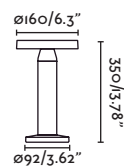

Task

IP54 IK08 DIM

70914 Structure Matt White
 Diffuser Opal 161,90€

Material	Structure Aluminium Diffuser PC
Power	2W
Lumen Output	190lm
Light Source	SMD LED 3000K
Dimmable W/lm	0,5/16-1/103-2/263
Class	III
CRI	≥80
Voltage	5VDC
Battery	5 Charge Max. 6 Worktime

Cairo

IP44 DIM USB solar

74500 Structure Black
 Diffuser Transparent 50,30€

74501 Structure Sand
 Diffuser Transparent 50,30€

Material	Structure PC Diffuser PC
Power	2W
Lumen Output	120lm
Light Source	SMD LED 2700K
Class	III
CRI	≥80
Voltage	5VDC
Battery	4,5 Charge Max. 6 Worktime

Solar lamp