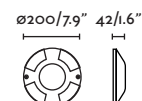

Loth 1L

IP67

IK10

70285 ● Structure Matt Black
● Diffuser Opal 122,80€

Loth 2L

IP67

IK10

70286 ● Structure Matt Black
● Diffuser Opal 134,00€

Loth 4L

IP67

IK10

70287 ● Structure Matt Black
● Diffuser Opal 150,80€

Material	Structure Aluminium
	Diffuser PC
Power	6W
Lumen Output	210lm
Light Source	COB LED 3000K
Class	I
CRI	>80
Voltage	220V-240V/50/60Hz
Resistance	2000Kg

Material	Structure Aluminium
	Diffuser PC
Power	11,5W
Lumen Output	406lm
Light Source	COB LED 3000K
Class	I
CRI	>80
Voltage	220V-240V/50/60Hz
Resistance	2000Kg

Material	Structure Aluminium
	Diffuser PC
Power	13,5W
Lumen Output	472lm
Light Source	COB LED 3000K
Class	I
CRI	>80
Voltage	220V-240V/50/60Hz
Resistance	2000Kg