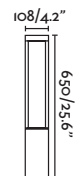

Agra 200

IP65 IK08 incl.

70755 3000K 499lm	● Structure Dark Grey ● Diffuser Transparent	180,80€
70756 3000K 499lm	● Structure Brown ● Diffuser Transparent	180,80€
70840 2700K 350lm	● Structure Dark Grey ● Diffuser Transparent	180,80€
70841 2700K 350lm	● Structure Brown ● Diffuser Transparent	180,80€

Material	Structure Aluminium Diffuser Glass
Power	9W
Light Source	COB LED
Class	I
CRI	>80
Voltage	100V-240V/50/60Hz

Agra 650

IP65 IK08 incl.

70753 3000K 710lm	● Structure Dark Grey ● Diffuser Transparent	248,30€
70754 3000K 710lm	● Structure Brown ● Diffuser Transparent	248,30€
70842 2700K 503lm	● Structure Dark Grey ● Diffuser Transparent	248,30€
70843 2700K 503lm	● Structure Brown ● Diffuser Transparent	248,30€

Material	Structure Aluminium Diffuser Glass
Power	9W
Light Source	COB LED
Class	I
CRI	>80
Voltage	100V-240V/50/60Hz