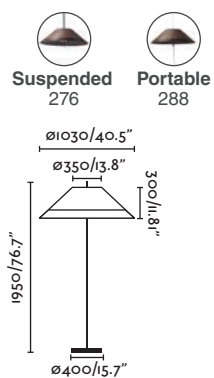

Saigon 1950 W100
Nahtrang

IP65

71569-08 ● **Structure** Dark Grey
● **Shade** Brown
● **Diffuser** Opal 1.132,10€

Saigon 1950 W70
Nahtrang

IP65

71569-07 ● **Structure** Dark Grey
● **Shade** Brown
● **Diffuser** Opal 838,90€

Saigon 1200 W70
Nahtrang

IP65

71575-07 ● **Structure** Dark Grey
● **Shade** Brown
● **Diffuser** Opal 821,50€

Material	Structure Aluminium + Concrete
	Shade Synthetic Wicker
	Diffuser PEMD
Light Source	1 E27 LED A60 max. 15W
Bulb incl.	No
Recom. Bulb	17463
Class	II
Cable	2m

Material	Structure Aluminium
	Shade Synthetic Wicker
	Diffuser PEMD
Light Source	1 E27 LED A60 max. 15W
Bulb incl.	No
Recom. Bulb	17463
Class	II
Cable	2m

Material	Structure Aluminium
	Shade Synthetic Wicker
	Diffuser PEMD
Light Source	1 E27 LED A60 max. 15W
Bulb incl.	No
Recom. Bulb	17463
Class	II
Cable	2m