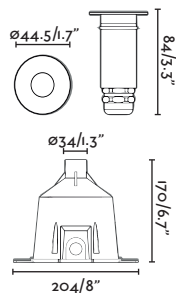

Nok 44

IP68 IK06 no incl. incl. sub

70443 ● Structure Satin Stainless 195,10€
● Diffuser Transparent

Material	Structure Stainless Steel 316L
	Diffuser Glass
Power	3W
Lumen Output	196lm
Light Source	SMD LED 4000K
Class	III
CRI	>80
Voltage	24VDC
Voltage	3V
Beam angle	30°
Cut out	ø234mm

*Drivers info pag. 478

Nok 68

IP68 IK08 no incl. incl. sub

70444 ● Structure Satin Stainless 280,40€
● Diffuser Transparent

Material	Structure Stainless Steel 316L
	Diffuser Glass
Power	5W
Lumen Output	348lm
Light Source	SMD LED 4000K
Class	III
CRI	>80
Voltage	24VDC
Voltage	3V
Beam angle	30°
Cut out	ø230mm

*Drivers info pag. 478

Edel

IP68 no incl. incl. sub

70455 ● Structure Satin Stainless 408,90€
● Diffuser Opal

Material	Structure Stainless Steel 316L + ABS
	Diffuser Glass
Power	18W
Lumen Output	600lm
Light Source	SMD LED 4000K
Class	III
CRI	85
Voltage	24VDC
Beam angle	25°
Cut out	ø156mm

*Drivers info pag. 478