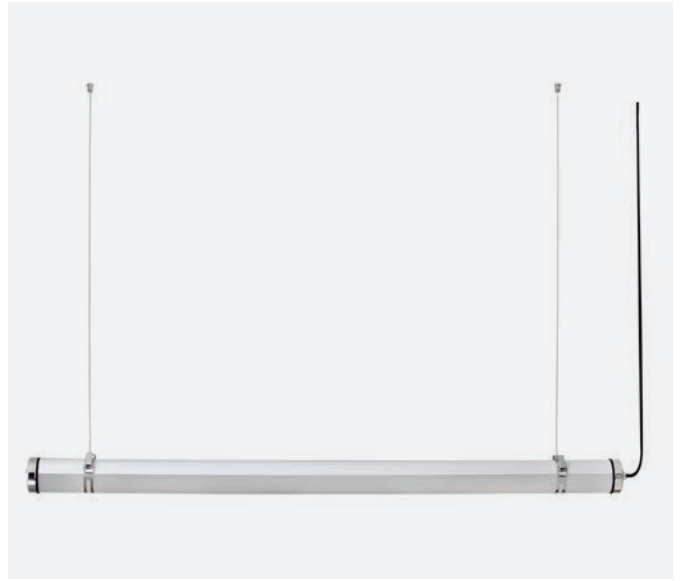

Scuba 1200

IP66 IK10 incl.

75754 **Structure** Chrome
Diffuser Opal 294,20€

Material	Structure Stainless Steel 316L
	Diffuser PC
Power	20W
Lumen Output	3200lm
Light Source	SMD LED 3000K
Class	I
CRI	>80
Voltage	100V-240V/50/60Hz
Beam angle	120°
Cable	3m

Material	Structure Stainless Steel 316L
	Diffuser PC
Power	36W
Lumen Output	5760lm
Light Source	SMD LED 3000K
Class	I
CRI	>80
Voltage	100V-240V/50/60Hz
Beam angle	120°
Cable	3m

Scuba Canopy Accessory
75755 **Matt Black** 26,90€
Material **Structure** Aluminium