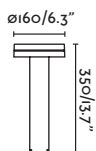

Espot 350

71946	● Structure Dark Grey ● Diffuser Transparent	178,60€
71947	● Structure Rust Brown ● Diffuser Transparent	178,60€

Espot 600

71948	● Structure Dark Grey ● Diffuser Transparent	205,50€
71949	● Structure Rust Brown ● Diffuser Transparent	205,50€

Material	Structure Aluminium
	Diffuser PC
Power	9W
Lumen Output	1036lm
Light Source	SMD LED 2200/ 2700/ 3200/ 4000K
Class	I
CRI	≥80
Voltage	220V-240V
Beam angle	180°

Material	Structure Aluminium
	Diffuser PC
Power	9W
Lumen Output	1036lm
Light Source	SMD LED 2200/ 2700/ 3200/ 4000K
Class	I
CRI	≥80
Voltage	220V-240V
Beam angle	180°