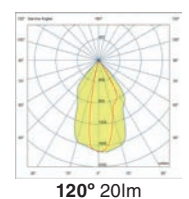

Dang

IP67 no incl. SEA SIDE SUITABLE incl.

70446 ● Structure Satin Stainless
● Diffuser Transparent 120,50€

Uve

IP44 incl. incl.

70397 ● Structure Dark Grey
● Diffuser Transparent 42,20€

Material	Structure Stainless Steel 316L + Glass
	Diffuser Glass
Power	3W
Lumen Output	48lm
Light Source	COB LED 3000K
Class	III
CRI	>80
Voltage	24VDC
Beam angle	40°
Cut out	ø63x115mm

Material	Structure Aluminium
	Diffuser PC
Power	2W
Lumen Output	20lm
Light Source	SMD LED 3000K
Class	II
CRI	>80
Voltage	220V-240V/50/60Hz
Beam angle	120°
Cut out	ø78mm

*Drivers info pag. 478