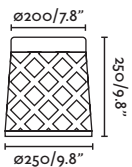

Shadow 250
Àlex & Manel Llusçà

IP65 IK08 incl.

72311 ● **Structure** Dark Grey
● **Diffuser** Opal 299,10€

Shadow 450
Àlex & Manel Llusçà

IP65 IK08 incl.

72312 ● **Structure** Dark Grey
● **Diffuser** Opal 347,80€

Material	Structure Aluminium
	Diffuser Glass
Power	11W
Lumen Output	301lm
Light Source	SMD LED 3000K
Class	I
CRI	>80
Voltage	220V-240V/50/60Hz

Material	Structure Aluminium
	Diffuser Glass
Power	11W
Lumen Output	516lm
Light Source	SMD LED 3000K
Class	I
CRI	>80
Voltage	220V-240V/50/60Hz