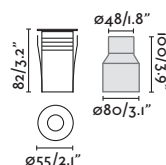

Salt Asymm

IP67 IK08 SEA SIDE **SUITABLE**

70591 **Structure** Satin Stainless + Matt Black **253,60€**
Diffuser Transparent

Curtis Asymm

IP67 SEA SIDE **SUITABLE**

70462N **Structure** Satin Stainless + Matt Black **128,30€**
Diffuser Transparent

Material	Structure Stainless Steel 316L + Aluminium
	Diffuser Glass
Power	9W
Lumen Output	961lm
Light Source	COB LED 3000K
Class	I
CRI	≥80
Voltage	100V-240V/50/60Hz
Beam angle	45°
Cut out	ø180x122mm
Resistance	2000Kg

Material	Structure Aluminium
	Diffuser Glass
Power	2W
Lumen Output	180lm
Light Source	COB LED 3000K
Class	I
CRI	>80
Voltage	100V-240V/50/60Hz
Cut out	ø80x100mm