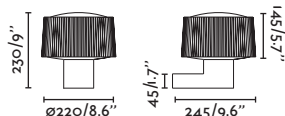

Blubs Wall
Estudi Ribaudí

IP44

74432A-03 ● Structure Dark Grey
● Diffuser Opal 114,40€

Muffin Wall
Àlex & Manel Lluscà

IP44

74432A-04 ● Structure Dark Grey
● Diffuser Opal 105,50€

Material	Structure Aluminium
	Diffuser PMMA
Light Source	1 E27 LED T45 max. 15W
Bulb incl.	No
Recom. Bulb	17437
Class	I

Material	Structure Aluminium
	Diffuser PMMA
Light Source	1 E27 LED T45 max. 15W
Bulb incl.	No
Recom. Bulb	17437
Class	I