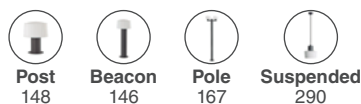

Blubs Wall
Estudi Ribaudí

IP44

74432A-03 ● Structure Dark Grey
● Diffuser Opal 114,40€

Muffin Wall
Àlex & Manel Lluscà

IP44

74432A-04 ● Structure Dark Grey
● Diffuser Opal 105,50€

Material	Structure Aluminium
	Diffuser PMMA
Light Source	1 E27 LED T45 max. 15W
Bulb incl.	No
Recom. Bulb	17437
Class	I

Material	Structure Aluminium
	Diffuser PMMA
Light Source	1 E27 LED T45 max. 15W
Bulb incl.	No
Recom. Bulb	17437
Class	I