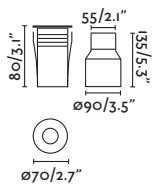

Taro

IP67 incl. SEA SIDE SUITABLE incl.

70449 **Structure** Satin Stainless **Diffuser** Transparent **182,50€**

Material	Structure Stainless Steel 316L + Aluminium
	Diffuser Glass
Power	7W
Lumen Output	280lm
Light Source	COB LED 3000K
Class	I
CRI	>80
Voltage	100V-240V/50/60Hz
Beam angle	30°
Cut out	ø90x135mm
Resistance	600Kg

Tecno

IP67 IK08 SEA SIDE SUITABLE incl.

71489N **Structure** Satin Stainless **Diffuser** Transparent **83,10€**

Material	Structure Stainless Steel 316L + Aluminium
	Diffuser Glass
Power	8W
Light Source	GU10 LED
Class	I
Voltage	100V-240V/50/60Hz
Cut out	ø100x125mm
Resistance	2000Kg