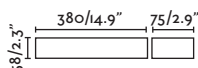

Doro 220

IP65

IK07

71900	● Structure Matt White ● Diffuser Prism	111,40€
71901	● Structure Dark Grey ● Diffuser Prism	111,40€
71902	● Structure Rust Brown ● Diffuser Prism	111,40€
71899	● Structure Teak + Dark Grey ● Diffuser Prism	153,30€

Material	Structure Aluminium
	Diffuser Glass
Power	2x6,5W
Lumen Output	2x349lm
Light Source	SMD LED 3000K
Class	I
CRI	>80
Voltage	220V-240V/50/60Hz

Doro 380

IP65

IK07

71903	● Structure Matt White ● Diffuser Prism	163,40€
71904	● Structure Dark Grey ● Diffuser Prism	163,40€
71905	● Structure Rust Brown ● Diffuser Prism	163,40€

Material	Structure Aluminium
	Diffuser Glass
Power	2x10W
Lumen Output	2x599lm
Light Source	SMD LED 3000K
Class	I
CRI	>80
Voltage	220V-240V/50/60Hz

Doro 500

IP65

IK07

71906	● Structure Matt White ● Diffuser Prism	223,10€
71907	● Structure Dark Grey ● Diffuser Prism	223,10€
71908	● Structure Rust Brown ● Diffuser Prism	223,10€

Material	Structure Aluminium
	Diffuser Glass
Power	2x14W
Lumen Output	2x744lm
Light Source	SMD LED 3000K
Class	I
CRI	>80
Voltage	220V-240V/50/60Hz