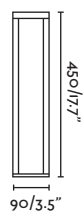

Gina

IP44

71352   ● Structure Dark Grey
● Diffuser Transparent   127,70€

Chandra

IP54

IK06

72298   ● Structure Dark Grey
● Diffuser Opal   166,10€

Material	Structure Aluminium
	Diffuser Glass
Light Source	1 GU10 LED max. 5W
Bulb incl.	No
Recom. Bulb	17334
Class	I

Material	Structure Aluminium
	Diffuser Glass
Power	7W
Lumen Output	304lm
Light Source	COB LED 3000K
Class	I
CRI	>80
Voltage	100V-240V/50/60Hz

Wall
348