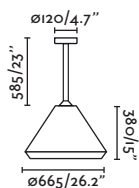

Saigon Fixed S T70
Nahtrang

IP54

71621-05	● Structure Dark Grey ● Shade Cream ● Diffuser Opal	547,40€
71621-06	● Structure Dark Grey ● Shade Brown ● Diffuser Opal	547,40€

Saigon Fixed M T70
Nahtrang

IP54

71622-05	● Structure Dark Grey ● Shade Cream ● Diffuser Opal	573,60€
71622-06	● Structure Dark Grey ● Shade Brown ● Diffuser Opal	573,60€

Saigon T70
Nahtrang

IP65

71579C-05	● Structure Dark Grey ● Shade Cream ● Diffuser Opal	558,30€
71579C-06	● Structure Dark Grey ● Shade Brown ● Diffuser Opal	558,30€

Material	Structure Aluminium
	Shade Textilene
	Diffuser PEMD
Light Source	1 E27 LED A60 max. 15W
Bulb incl.	No
Recom. Bulb	17463
Class	II

Material	Structure Aluminium
	Shade Textilene
	Diffuser PEMD
Light Source	1 E27 LED A60 max. 15W
Bulb incl.	No
Recom. Bulb	17463
Class	II

Material	Structure Aluminium
	Shade Textilene
	Diffuser PEMD
Light Source	1 E27 LED A60 max. 15W
Bulb incl.	No
Recom. Bulb	17463
Class	II
Cable	1.2m

Floor
56

Spike
250

Portable
288