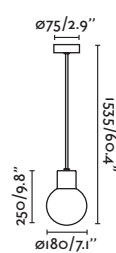

Mistu
Faro Lab

IP44

74427C-02 ● **Structure** Dark Grey
● **Diffuser** Opal 91,10€

Material	Structure Aluminium
	Diffuser PMMA
Light Source	1 E27 LED T45 max. 15W
Bulb incl.	No
Recom. Bulb	17437
Class	I

Moon
Faro Lab

IP44

74427C-01 ● **Structure** Dark Grey
● **Diffuser** Opal 105,70€

Material	Structure Aluminium
	Diffuser PMMA
Light Source	1 E27 LED T45 max. 15W
Bulb incl.	No
Recom. Bulb	17437
Class	I