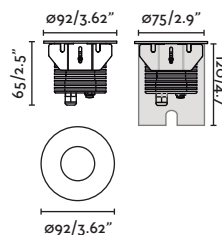

Grund 80

IP67 no incl. SEA SIDE SUITABLE incl.

70731 3000K 420lm	●● Structure Anodized Black + Anodized Black ● Diffuser Transparent	146,00€
70736 2700K 191lm	●● Structure Anodized Black ● Diffuser Transparent	146,00€
70728 3000K 272lm	●● Structure Satin Stainless + Matt Black ● Diffuser Transparent	146,00€
70734 2700K 191lm	●● Structure Satin Stainless ● Diffuser Transparent	146,00€

Material	Structure Stainless Steel 316L + Aluminium
	Diffuser Glass
Power	7W
Light Source	COB LED
Class	III
CRI	>90
Beam angle	36°
Cut out	ø60mm
Resistance	1000Kg

*Drivers info pag. 478

Grund 92

IP67 no incl. SEA SIDE SUITABLE incl.

70732 3000K 640lm	●● Structure Anodized Black + Matt Black ● Diffuser Transparent	177,60€
70729 3000K 640lm	●● Structure Satin Stainless + Matt Black ● Diffuser Transparent	177,60€

Material	Structure Stainless Steel 316L + Aluminium
	Diffuser Glass
Power	13W
Light Source	COB LED
Class	III
CRI	>90
Beam angle	36°
Cut out	ø68mm
Resistance	1000Kg

*Drivers info pag. 478