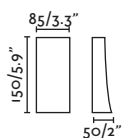

Nairobi

IP54 IK06 incl.

70832 **Structure** Rust Brown
 Diffuser Transparent 112,90€

Material	Structure Aluminium
	Diffuser Glass
Power	6W
Lumen Output	380lm
Light Source	COB LED 3000K
Class	I
CRI	>80
Voltage	100V-240V/50/60Hz

Sunset

IP54 incl.

70686 **Structure** Matt White
 Diffuser Opal 105,10€

70687 **Structure** Dark Grey
 Diffuser Opal 105,10€

Material	Structure Aluminium
	Diffuser Glass
Power	2x3W
Lumen Output	2x208lm
Light Source	SMD LED 3000K
Class	I
CRI	>80
Voltage	220V-240V/50/60Hz