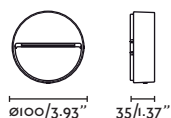

Dune R

IP65

IK07

SEA SIDE
SUITABLE

Dune SQ

IP65

IK07

SEA SIDE
SUITABLE

Dune RCT

IP65

IK07

SEA SIDE
SUITABLE

71960	● Structure Dark Grey ● Diffuser Transparent	84,00€
71961	● Structure Matt White ● Diffuser Transparent	84,00€
71962	● Structure Rust Brown ● Diffuser Transparent	84,00€

71963	● Structure Dark Grey ● Diffuser Transparent	84,00€
71964	● Structure Matt White ● Diffuser Transparent	84,00€
71965	● Structure Rust Brown ● Diffuser Transparent	84,00€

71966	● Structure Dark Grey ● Diffuser Transparent	104,00€
71967	● Structure Matt White ● Diffuser Transparent	104,00€
71968	● Structure Rust Brown ● Diffuser Transparent	104,00€

Material	Structure Aluminium Diffuser PC
Power	3W
Lumen Output	91/100/105/115lm
Light Source	SMD LED 2200/ 2700/ 3200/ 4000K
Class	I
CRI	>80
Voltage	220V-240V/50/60Hz
Beam angle	120°

Material	Structure Aluminium Diffuser PC
Power	3W
Lumen Output	91/98/103/112lm
Light Source	SMD LED 2200/ 2700/ 3200/ 4000K
Class	I
CRI	>80
Voltage	220V-240V/50/60Hz
Beam angle	120°

Material	Structure Aluminium Diffuser PC
Power	6W
Lumen Output	111/121/127/139lm
Light Source	SMD LED 2200/ 2700/ 3200/ 4000K
Class	I
CRI	>80
Voltage	220V-240V/50/60Hz
Beam angle	120°