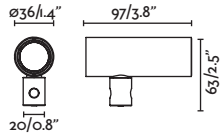

CLAP

Projector

IP65 no incl. DIM 360° 360°

Material	Structure Aluminium
Power	6W
Light Source	COB LED 2700K
Class	III
CRI	>80
Voltage	24VDC
Cable	2m