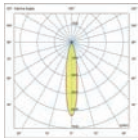

Family	Finish	Color T	Beam Angle
75702- Clap Projector	2 Black	2 2700K	1 15°
	3 White	3 3000K	2 24°
	4 Rust Brown		3 38°

15° COB LED 6W CRI>80 481lm 2700K
COB LED 6W CRI>80 496lm 3000K