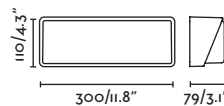

Mask
Lucid Product Design

IP65 IK06 incl. SEA SIDE SUITABLE

Half
Nahrang

IP65 incl.

Material	Structure Aluminium
	Diffuser Glass
Power	15W
Lumen Output	550lm
Light Source	SMD LED 3000K
Class	I
CRI	>80
Voltage	100V-240V/50/60Hz

Material	Structure Aluminium
	Diffuser Glass
Power	20W
Lumen Output	1350lm
Light Source	SMD LED 3000K
Class	I
CRI	>80
Voltage	220V-240V/50/60Hz