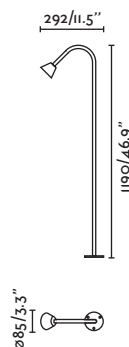

Lily 300 24V
Faro Lab

IP65 IK06 no incl.

75620 ● Structure Black
● Diffuser Transparent 128,80€

Lily 650 24V
Faro Lab

IP65 IK06 no incl.

75621 ● Structure Black
● Diffuser Transparent 173,00€

Lily 1190 24V
Faro Lab

IP65 IK06 no incl.

75622 ● Structure Black
● Diffuser Transparent 202,40€

Material	Structure Stainless Steel
	Diffuser Glass
Power	3W
Lumen Output	154lm
Light Source	COB LED 2700K
Class	III
CRI	>90
Voltage	24VDC
Cable	0.5m

Material	Structure Stainless Steel
	Diffuser Glass
Power	3W
Lumen Output	154lm
Light Source	COB LED 2700K
Class	III
CRI	>90
Voltage	24VDC
Cable	0.5m

Material	Structure Stainless Steel
	Diffuser Glass
Power	3W
Lumen Output	154lm
Light Source	COB LED 2700K
Class	III
CRI	>90
Voltage	24VDC
Cable	0.5m

*Drivers info pag. 478

*Drivers info pag. 478

*Drivers info pag. 478