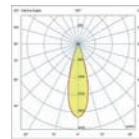

Puk 59

IP65 IK06 incl. SEA SIDE SUITABLE 90°

Material	Structure Aluminium
	Diffuser Glass
Power	12,5W
Lumen Output	339lm
Light Source	COB LED
Class	I
CRI	>80

Family	Finish	Color T	Beam Angle
75302- Puk Projector ø59	2 Black	2 2700K 3 3000K	1 15° 2 30° 3 50°

15° COB LED 12,5W
CRI>80 339lm 2700K
COB LED 12,5W
CRI>80 349lm 3000K

30° COB LED 12,5W
CRI>80 482lm 2700K
COB LED 12,5W
CRI>80 496lm 3000K

50° COB LED 12,5W
CRI>80 539lm 2700K
COB LED 12,5W
CRI>80 555lm 3000K

Optional accessories

Puk 59 Honeycomb Accessory
75302H ● Black 4,10€
Material Structure Aluminium

Puk 59 Visor Accessory
75302V ● Black 41,40€
Material Structure Aluminium

Puk 36/59 Tree Accessory
75300F ● Black 47,50€
Material Structure Aluminium

Puk 59/85 Spike Accessory
75302S ● Black 10,40€
Material Structure Polyamide

Puk 59/85 Ground Fixing Accessory
75302F ● Satin Stainless 25,80€
Material Structure Stainless Steel