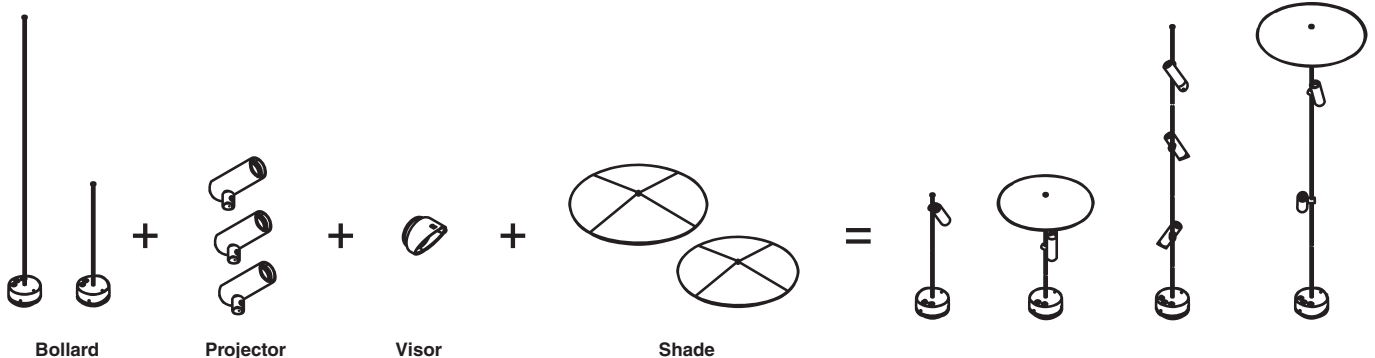

Optional drivers *Remote drivers

24VDC	6W	220/240V	1-5 units	on/off	IP67	98324026
			1-15 units	on/off	IP67	98324099