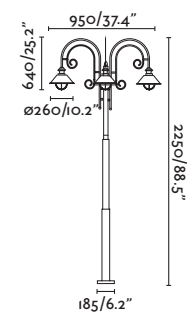

71118 ● Structure Rust Brown 869,90€
● Diffuser Transparent

Material	Structure Steel
	Diffuser Glass
Light Source	1 E27 LED A60 max. 15W
Bulb incl.	No
Recom. Bulb	17463
Class	I

Material	Structure Steel
	Diffuser Glass
Light Source	2 E27 LED A60 max. 15W
Bulb incl.	No
Recom. Bulb	17463
Class	I

Material	Structure Steel
	Diffuser Glass
Light Source	3 E27 LED A60 max. 15W
Bulb incl.	No
Recom. Bulb	17463
Class	I

Suspended
292

Wall
398