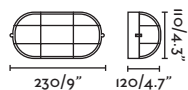

Cabo

IP44 IK05

70998 ● Structure Brass ● Diffuser Transparent 122,00€

Material	Structure Brass
	Diffuser Glass
Light Source	1 E27 LED A60 max. 15W
Bulb incl.	No
Recom. Bulb	17463
Class	I

Borda

IP44

70997 ● Structure Brass ● Diffuser Transparent 119,90€

Material	Structure Brass
	Diffuser Glass
Light Source	1 E27 LED A60 max. 15W
Bulb incl.	No
Recom. Bulb	17463
Class	I

Nahir

IP44

70992 ● Structure Brass ● Diffuser Transparent 171,80€

Material	Structure Brass
	Diffuser Glass
Light Source	1 E27 LED A60 max. 15W
Bulb incl.	No
Recom. Bulb	17463
Class	I