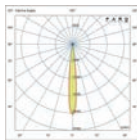

COB LED 13W
CRI>90 1313lm
3000K
20°