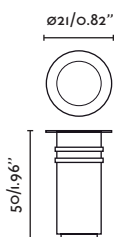

Grund 21

IP67

IK07

SEA SIDE
SUITABLE

70852 2700K 38,4lm	● Structure Black ● Diffuser Transparent	53,20€
70854 3000K 38,4lm	● Structure Black ● Diffuser Transparent	53,20€
70851 2700K 37lm	● Structure Brushed Stainless Steel ● Diffuser Transparent	53,20€
70853 3000K 37lm	● Structure Brushed Stainless Steel ● Diffuser Transparent	53,20€

Material	Structure Aluminium Diffuser Glass
Power	1W
Light Source	LED MODULE
Class	III
CRI	92
Voltage	24VDC
Beam angle	36°
Cut out	16mm
Resistance	1000Kg

*Drivers info pag. 478

Grund 37

IP67

SEA SIDE
SUITABLE

70730 3000K 110lm	● Structure Anodized Black + Matt Black ● Diffuser Transparent	84,40€
70735 2700K 77lm	● Structure Anodized Black ● Diffuser Transparent	84,40€
70726 3000K 110lm	● Structure Satin Stainless + Matt Black ● Diffuser Transparent	84,40€
70733 2700K 77lm	● Structure Satin Stainless ● Diffuser Transparent	84,40€

Material	Structure Stainless Steel 316L + Aluminium Diffuser Glass
Power	2W
Light Source	SMD LED
Class	III
CRI	>90
Beam angle	15°
Cut out	ø32mm
Resistance	1000Kg

*Drivers info pag. 478