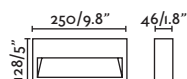

Grada 157

IP54

IK10

70906	● Structure Dark Grey ● Diffuser Opal	92,90€
70907	● Structure Rust Brown ● Diffuser Opal	94,60€

Grada 250

IP54

IK10

70908	● Structure Dark Grey ● Diffuser Opal	120,10€
70909	● Structure Rust Brown ● Diffuser Opal	122,40€

Grada 600

IP54

IK10

70910	● Structure Dark Grey ● Diffuser Opal	199,70€

Material	Structure Aluminium
	Diffuser Glass
Power	3W
Lumen Output	43lm
Light Source	SMD LED 3000K
Class	I
CRI	>80
Voltage	220V-240V/50/60Hz

Material	Structure Aluminium
	Diffuser Glass
Power	6W
Lumen Output	97lm
Light Source	SMD LED 3000K
Class	I
CRI	>80
Voltage	220V-240V/50/60Hz

Material	Structure Aluminium
	Diffuser Glass
Power	12W
Lumen Output	230lm
Light Source	SMD LED 3000K
Class	I
CRI	>80
Voltage	220V-240V/50/60Hz