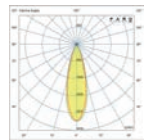

Sau M 471

Material	Structure Aluminium + ABS
	Diffuser PC
Power	13W
Lumen Output	953,9lm
Light Source	COB LED
Class	I
CRI	>90
Voltage	220V-240V/50/60Hz

Family	Finish	Color T	Beam Angle
71787- Sau Projector 155	2 Black	3 3000K	<table border="1"> <tr><td>1</td><td>10°</td></tr> <tr><td>2</td><td>20°</td></tr> <tr><td>3</td><td>30°</td></tr> <tr><td>4</td><td>10x60°</td></tr> </table>

COB LED 13W
CRI>90 953,9lm
3000K
10°

COB LED 13W
CRI>90 906,6lm
3000K
20°

COB LED 13W
CRI>90 880,7lm
3000K
30°

COB LED 13W
CRI>90 802,3lm
3000K
10x60°

Optional accessories

	Honeycomb Accessory	
	71785H ● Black	3,50€
	Material	Structure Aluminium

	Visor Accessory	
	71785V ● Black	18,00€
	Material	Structure Aluminium

	Tree Fixing Accessory	
	71785F ● Black	27,00€
	Material	Structure Textile