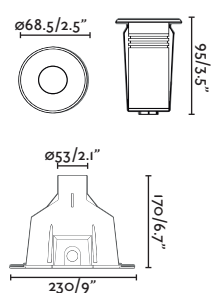

Nok 44

IP68 IK06 no incl. incl. sub

70443 ● Structure Satin Stainless 195,10€
● Diffuser Transparent

Material	Structure Stainless Steel 316L
	Diffuser Glass
Power	3W
Lumen Output	196lm
Light Source	SMD LED 4000K
Class	III
CRI	>80
Voltage	24VDC
Voltage	3V
Beam angle	30°
Cut out	ø234mm

*Drivers info pag. 478

Nok 68

IP68 IK08 no incl. incl. sub

70444 ● Structure Satin Stainless 280,40€
● Diffuser Transparent

Material	Structure Stainless Steel 316L
	Diffuser Glass
Power	5W
Lumen Output	348lm
Light Source	SMD LED 4000K
Class	III
CRI	>80
Voltage	24VDC
Voltage	3V
Beam angle	30°
Cut out	ø230mm

*Drivers info pag. 478

Edel

IP68 no incl. incl. sub

70455 ● Structure Satin Stainless 408,90€
● Diffuser Opal

Material	Structure Stainless Steel 316L + ABS
	Diffuser Glass
Power	18W
Lumen Output	600lm
Light Source	SMD LED 4000K
Class	III
CRI	85
Voltage	24VDC
Beam angle	25°
Cut out	ø156mm

*Drivers info pag. 478