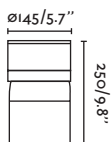

Sete

IP54

IK04

Surat

IP54

Mauren

IP44

SEA SIDE
SUITABLE

75521 ● **Structure** Dark Grey
● **Diffuser** Opal 225,80€

72310 ● **Structure** Dark Grey
● **Diffuser** Translucent 100,70€

70993 ● **Structure** Brass
● **Diffuser** Translucent 160,20€

Material	Structure Aluminium Diffuser PC
Power	6W
Lumen Output	220lm
Light Source	SMD LED 3000K
Class	I
CRI	>80
Voltage	100V-240V/50/60Hz

Material	Structure Aluminium Diffuser Glass
Light Source	1 E27 LED A60 max. 15W
Bulb incl.	No
Recom. Bulb	17463
Class	I

Material	Structure Brass Diffuser Glass
Light Source	1 E27 LED A60 max. 15W
Bulb incl.	No
Recom. Bulb	17463
Class	I