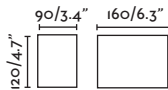

Tane

IP44 incl.

72269 ● Structure Dark Grey
● Diffuser Opal 88,40€

Material	Structure Aluminium
	Diffuser Glass
Power	2x3,5W
Lumen Output	2x140lm
Light Source	SMD LED 3000K
Class	I
CRI	>80
Voltage	100V-240V/50/60Hz
Beam angle	100°

Lacre

IP54 IK06

70802 ● Structure Dark Grey
● Diffuser Transparent 79,60€

Material	Structure Aluminium
	Diffuser Glass
Light Source	1 E27 LED A60 max. 15W
Bulb incl.	No
Recom. Bulb	17463
Class	I

Canon

IP44 incl.

70566N ● Structure Dark Grey
● Diffuser Transparent 82,10€

70567N ● Structure Matt White
● Diffuser Transparent 85,10€

Material	Structure Aluminium
	Diffuser Glass
Power	4W
Lumen Output	130lm
Light Source	SMD LED 3000K
Class	I
CRI	>80
Voltage	100V-240V/50/60Hz
Beam angle	120°