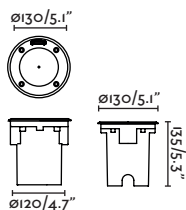

Geiser 130 Wallwasher

IP67 IK08 incl. SEA SIDE SUITABLE incl.

70311 ● Structure Satin Stainless 168,00€

Geiser 180 Wallwasher

IP67 IK08 incl. SEA SIDE SUITABLE incl.

70312 ● Structure Satin Stainless 241,30€

Material	Structure Stainless Steel 316L + Aluminium
Power	7,5W
Lumen Output	283lm
Light Source	COB LED 3000K
Class	II
CRI	>80
Voltage	220V-240V/50/60Hz
Cut out	ø120x130mm
Resistance	1000Kg

Material	Structure Stainless Steel 316L + Aluminium
Power	12,5W
Lumen Output	464lm
Light Source	COB LED 3000K
Class	II
CRI	>80
Voltage	220V-240V/50/60Hz
Cut out	ø164x190mm
Resistance	1000Kg