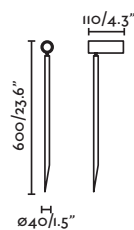

Seth 280

IP44 IK06 incl. 180° 355°

70227 ● Structure Matt Black
● Diffuser Transparent 89,60€

Seth 600

IP44 IK06 incl. 180° 355°

70226 ● Structure Matt Black
● Diffuser Transparent 99,60€

Material	Structure Aluminium
	Diffuser PMMA
Power	6W
Lumen Output	375lm
Light Source	SMD LED 2700K
Class	II
CRI	>80
Voltage	100V-240V/50/60Hz
Beam angle	40°
Cable	2m

Material	Structure Aluminium
	Diffuser PMMA
Power	6W
Lumen Output	375lm
Light Source	SMD LED 2700K
Class	II
CRI	>80
Voltage	100V-240V/50/60Hz
Beam angle	40°
Cable	2m