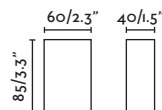

Tane

IP44 incl.

72269 ● Structure Dark Grey
● Diffuser Opal 88,40€

Material	Structure Aluminium
	Diffuser Glass
Power	2x3,5W
Lumen Output	2x140lm
Light Source	SMD LED 3000K
Class	I
CRI	>80
Voltage	100V-240V/50/60Hz
Beam angle	100°

Lacre

IP54 IK06

70802 ● Structure Dark Grey
● Diffuser Transparent 79,60€

Material	Structure Aluminium
	Diffuser Glass
Light Source	1 E27 LED A60 max. 15W
Bulb incl.	No
Recom. Bulb	17463
Class	I

Canon

IP44 incl.

70566N ● Structure Dark Grey
● Diffuser Transparent 82,10€

70567N ● Structure Matt White
● Diffuser Transparent 85,10€

Material	Structure Aluminium
	Diffuser Glass
Power	4W
Lumen Output	130lm
Light Source	SMD LED 3000K
Class	I
CRI	>80
Voltage	100V-240V/50/60Hz
Beam angle	120°