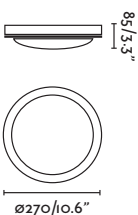

Dakron

IP65 IK10 SEA SIDE SUITABLE

70722 ● Structure Matt White
● Diffuser Opal 51,70€

Material	Structure ABS Diffuser PC
Light Source	1 E27 LED A60 max. 15W
Bulb incl.	No
Recom. Bulb	17463
Class	II

Yen

IP54 IK10

70690 ● Structure Grey
● Diffuser Opal 68,40€

Material	Structure Aluminium Diffuser PC
Light Source	1 E27 LED A60 max. 15W
Bulb incl.	No
Recom. Bulb	17463
Class	I