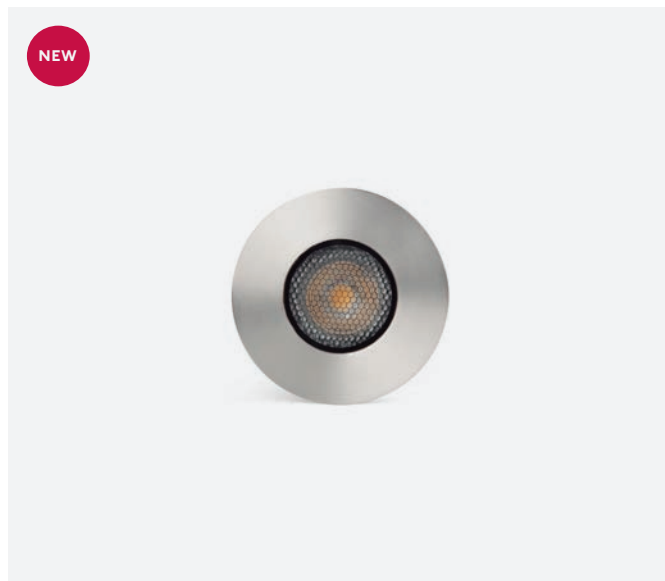

Grund GU10

IP67 IK08 SEA SIDE SUITABLE

70870 **Structure** Satin Aluminium
 Diffuser Transparent 99,80€

70871 **Structure** Anodized Black
 Diffuser Transparent 99,80€

Material	Structure Stainless Steel
	Diffuser Glass
Light Source	1 GU10 LED max. 5W
Bulb incl.	No
Recom. Bulb	17334
Class	II
Cut out	76mm
Resistance	1000Kg

*Drivers info pag. 478