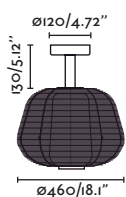

Nara Fixed S
Carrasquet

IP54

72109-155	Shade Beige Diffuser Opal	461,70€
72109-156	Shade Black Diffuser Opal	461,70€
72109-157	Shade Rust Brown Diffuser Opal	461,70€

Material	Structure Stainless Steel Shade Steel Diffuser PEMD
Light Source	1 E27 LED A60 max. 12W
Bulb incl.	No
Recom. Bulb	17070
Class	II
Cable	1.2m

Nara Fixed M
Carrasquet

IP54

72110-155	Structure Beige Diffuser Opal	481,20€
72110-156	Structure Matt Black Diffuser Opal	481,20€
72110-157	Structure Rust Brown Diffuser Opal	481,20€

Material	Structure Steel Diffuser PEMD
Light Source	1 E27 LED A60 max. 12W
Bulb incl.	No
Recom. Bulb	17070
Class	II

Nara Pendant
Carrasquet

IP65

72104-155	Structure Beige Diffuser Opal	422,90€
72104-156	Structure Matt Black Diffuser Opal	422,90€
72104-157	Structure Rust Brown Diffuser Opal	422,90€

Material	Structure Steel Diffuser PEMD
Light Source	1 E27 LED A60 max. 12W
Bulb incl.	No
Recom. Bulb	17070
Class	II
Cable	1.2m

Portable
32

Floor
32