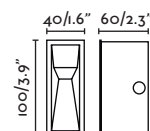

Soun 105

IP65

IK06

incl.

incl.

70833	● Structure Dark Grey ● Diffuser Transparent	106,20€
70834	● Structure Matt White ● Diffuser Transparent	106,20€

Material	Structure Aluminium Diffuser Glass
Power	4,5W
Lumen Output	200lm
Light Source	SMD LED 3000K
Class	I
CRI	>80
Voltage	100V-240V/50/60Hz
Beam angle	120°
Cut out	220x950x655mm

Soun 193

IP65

IK06

incl.

incl.

70900	● Structure Dark Grey ● Diffuser Transparent	140,30€
70901	● Structure Matt White ● Diffuser Transparent	140,30€

Material	Structure Aluminium Diffuser Glass
Power	8W
Lumen Output	630lm
Light Source	SMD LED 3000K
Class	I
CRI	>80
Voltage	100V-240V/50/60Hz
Beam angle	120°
Cut out	183x225x70mm

Til

IP65

IK01

no incl.

incl.

70928	● Structure Black ● Diffuser Transparent	69,50€
70929	● Structure Rust Brown ● Diffuser Transparent	69,50€
70927	● Structure White ● Diffuser Transparent	69,50€

Material	Structure Aluminium Diffuser Glass
Power	3W
Lumen Output	77lm
Light Source	COB LED 2700K
Class	III
CRI	>90
Voltage	24VDC
Cut out	37x96mm