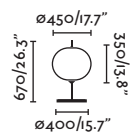

Saigon 2100 R45
Nahrang

IP65

71569-04 ● Structure Dark Grey
● Shade White 417,00€

Saigon 1300 R45
Nahrang

IP65

71575-04 ● Structure Dark Grey
● Shade White 399,60€

Saigon 670 R45
Nahrang

IP65

71576-04 ● Structure Dark Grey
● Shade White 367,40€

Material	Structure Aluminium
	Shade PEMD
Light Source	1 E27 LED A60 max. 15W
Bulb incl.	No
Recom. Bulb	17463
Class	II
Cable	2m

Material	Structure Aluminium
	Shade PEMD
Light Source	1 E27 LED A60 max. 15W
Bulb incl.	No
Recom. Bulb	17463
Class	II
Cable	2m

Material	Structure Aluminium
	Shade PEMD
Light Source	1 E27 LED A60 max. 15W
Bulb incl.	No
Recom. Bulb	17463
Class	II
Cable	2m