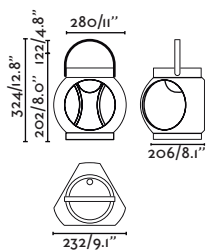

Candela
Estudi Ribaudí

IP66 DIM

70790 ● **Structure** Terracotta 265,50€
● **Diffuser** Opal

Material	Structure Polystone Diffuser PC
Power	3W
Lumen Output	172lm
Light Source	SMD LED 3000K
Class	III
CRI	≥80
Voltage	5VDC/50/60Hz
Battery	10 Charge Max. 6 Worktime