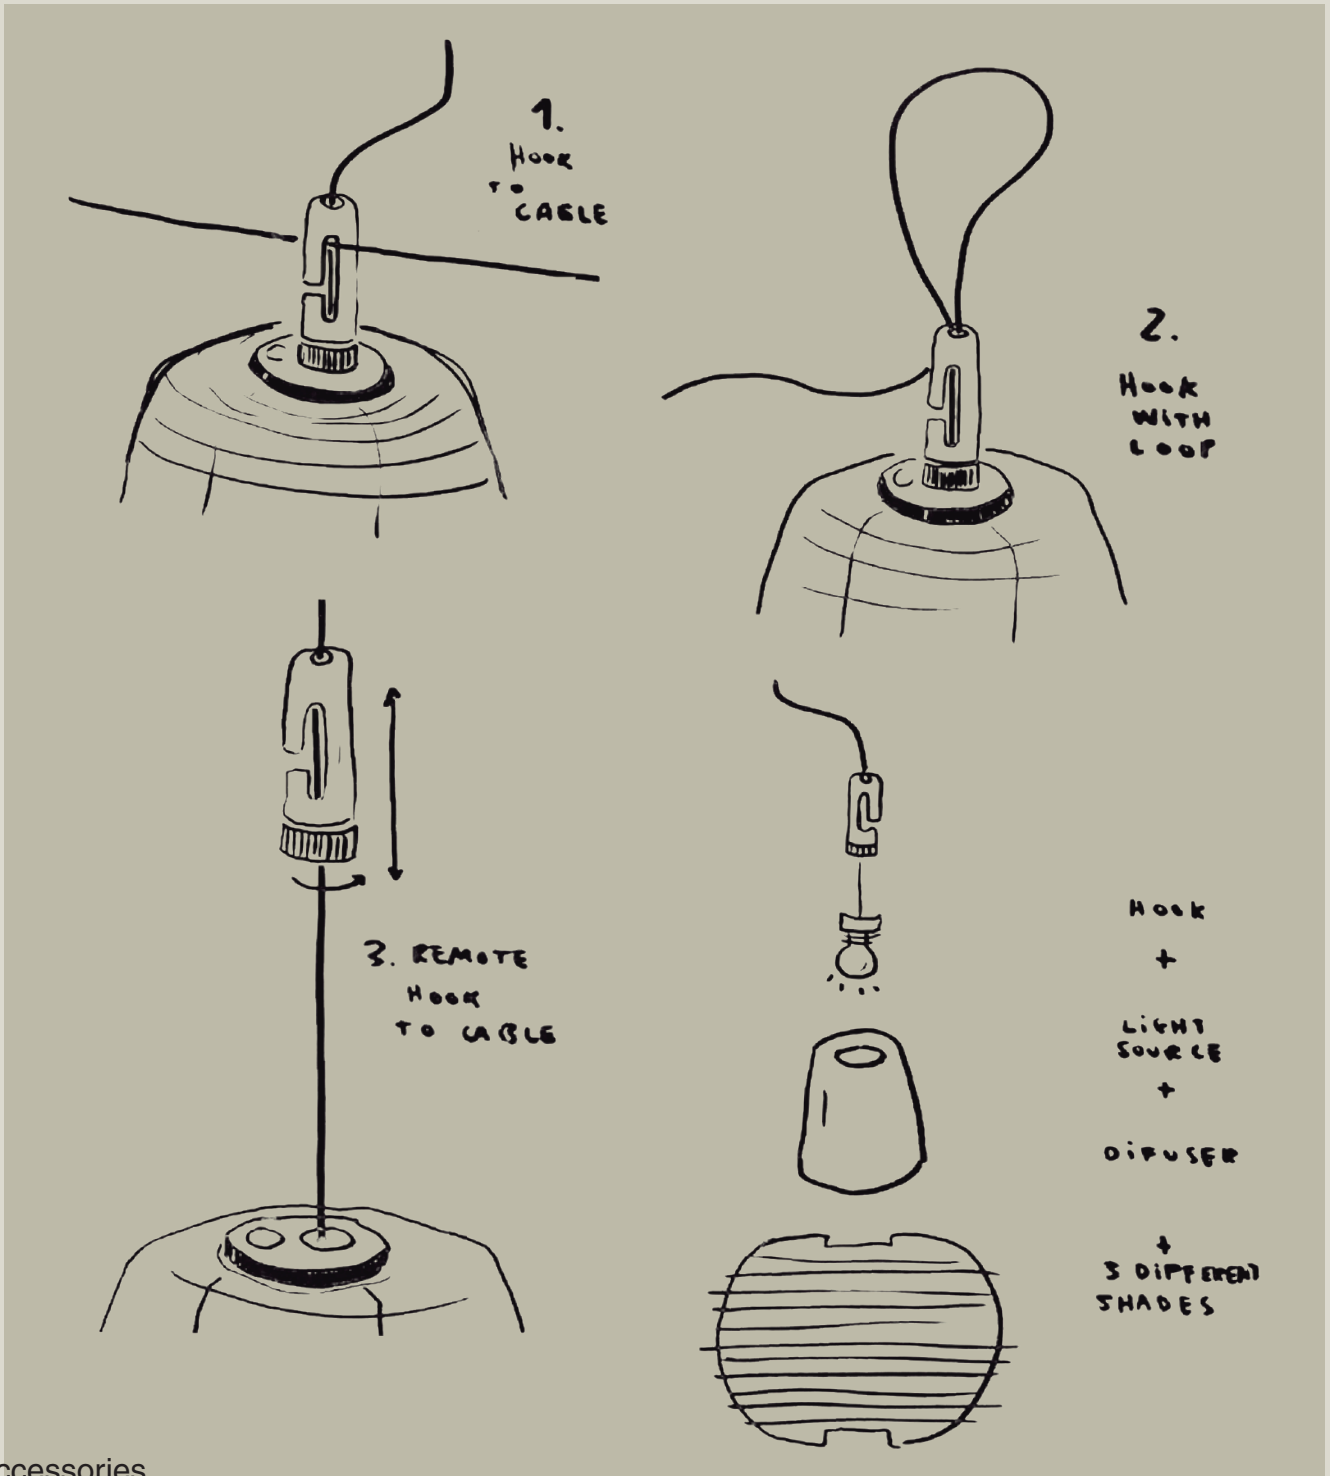

Accessories

	Plug accessory		
	72128	● Black	19,90€
	Material	Structure PVC	

	Canopy accessory		
	72126	● Black	45,60€
	Material	Structure Aluminium	

	Tensor cable 5M accessory		
	72129	● Grey	21,20€
	Material	Structure Stainless Steel