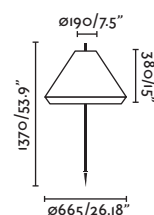

Saigon C70
Nahrang

IP65

- 71575P-09 Structure Dark Grey 678,20€
- Shade Beige
- Diffuser Opal

- 71575P-11 Structure Dark Grey 678,20€
- Shade Green
- Diffuser Opal

- 71575P-13 Structure Dark Grey 663,90€
- Shade Ochre
- Diffuser Opal

Material	Structure Aluminium
	Shade PP
	Diffuser PEMD
Light Source	1 E27 LED A60 max. 15W
Bulb incl.	No
Recom. Bulb	17463
Class	II
Cable	2m

Saigon W70
Nahrang

IP65

- 71575P-07 Structure Dark Grey 695,80€
- Shade Brown
- Diffuser Opal

Material	Structure Aluminium
	Shade Synthetic Wicker
	Diffuser PEMD
Light Source	1 E27 LED A60 max. 15W
Bulb incl.	No
Recom. Bulb	17463
Class	II
Cable	2m

Saigon T70
Nahrang

IP65

- 71575P-05 Structure Dark Grey 572,80€
- Shade Cream
- Diffuser Opal

- 71575P-06 Structure Dark Grey 572,80€
- Shade Brown
- Diffuser Opal

Material	Structure Aluminium
	Shade Textilene
	Diffuser PEMD
Light Source	1 E27 LED A60 max. 15W
Bulb incl.	No
Recom. Bulb	17463
Class	II
Cable	2m