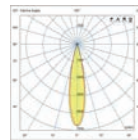

COB LED 13W
CRI>90 880,7lm
3000K
30°