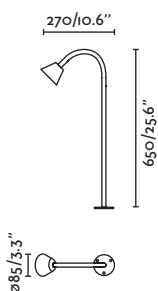

Lily 300 24V
Faro Lab

IP65 IK06 no incl.

75620 ● Structure Black
● Diffuser Transparent 128,80€

Lily 650 24V
Faro Lab

IP65 IK06 no incl.

75621 ● Structure Black
● Diffuser Transparent 173,00€

Lily 1190 24V
Faro Lab

IP65 IK06 no incl.

75622 ● Structure Black
● Diffuser Transparent 202,40€

Material	Structure Stainless Steel
	Diffuser Glass
Power	3W
Lumen Output	154lm
Light Source	COB LED 2700K
Class	III
CRI	>90
Voltage	24VDC
Cable	0.5m

Material	Structure Stainless Steel
	Diffuser Glass
Power	3W
Lumen Output	154lm
Light Source	COB LED 2700K
Class	III
CRI	>90
Voltage	24VDC
Cable	0.5m

Material	Structure Stainless Steel
	Diffuser Glass
Power	3W
Lumen Output	154lm
Light Source	COB LED 2700K
Class	III
CRI	>90
Voltage	24VDC
Cable	0.5m

*Drivers info pag. 478

*Drivers info pag. 478

*Drivers info pag. 478