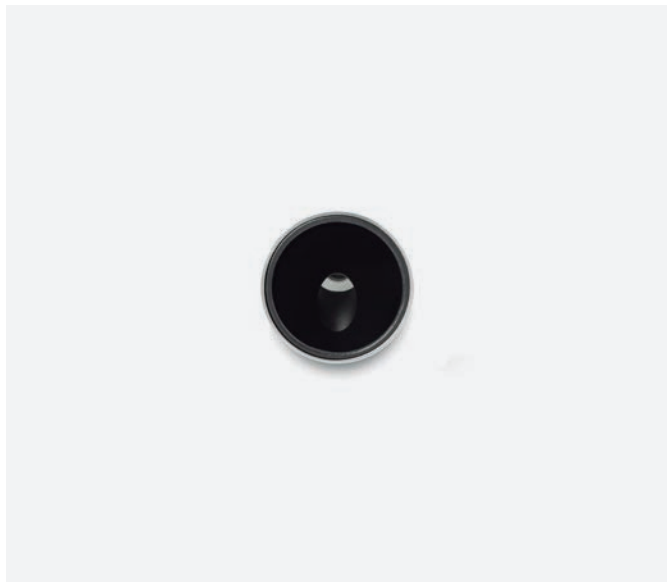

Dang

IP67 no incl. SEA SIDE SUITABLE incl.

70446 ● Structure Satin Stainless
● Diffuser Transparent 120,50€