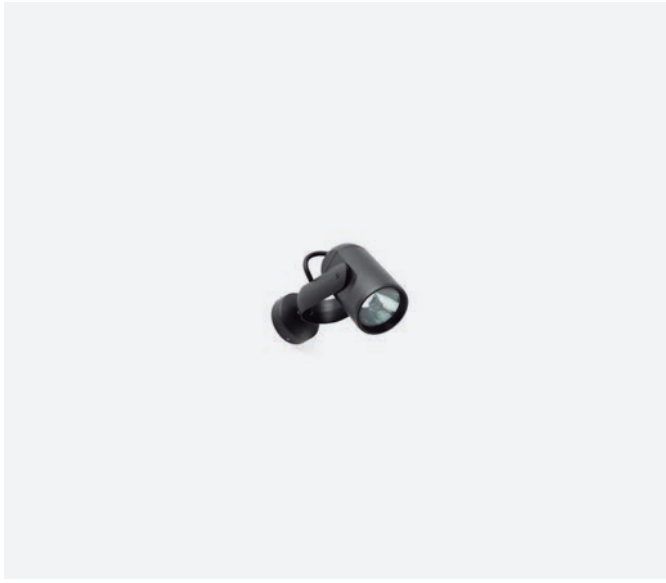

Slot 200
Lucid Product Design

70035 ● Structure Black
● Diffuser Transparent 169,20€