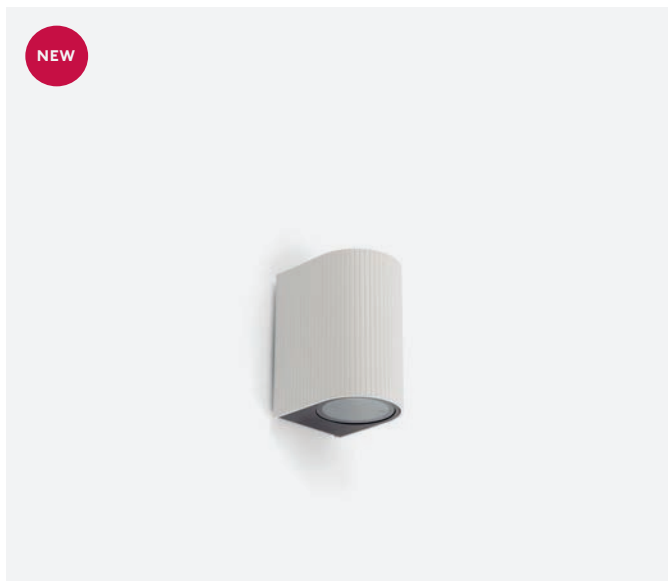

Estela 1L

IP65

70322	● Structure Black ● Diffuser Transparent	79,90€
70324	● Structure Rust Brown ● Diffuser Transparent	79,90€
70323	● Structure White ● Diffuser Transparent	79,90€

Material	Structure Aluminium Diffuser Glass
Light Source	1 GU10 LED max. 5W
Bulb incl.	No
Recom. Bulb	17334
Class	I