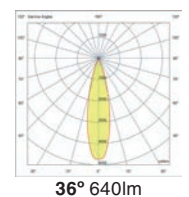

Grund 80

IP67 no incl. SEA SIDE SUITABLE incl.

70731 3000K 420lm	●● Structure Anodized Black + Anodized Black ● Diffuser Transparent	146,00€
70736 2700K 191lm	●● Structure Anodized Black ● Diffuser Transparent	146,00€
70728 3000K 272lm	●● Structure Satin Stainless + Matt Black ● Diffuser Transparent	146,00€
70734 2700K 191lm	●● Structure Satin Stainless ● Diffuser Transparent	146,00€

Material	Structure Stainless Steel 316L + Aluminium
	Diffuser Glass
Power	7W
Light Source	COB LED
Class	III
CRI	>90
Beam angle	36°
Cut out	ø60mm
Resistance	1000Kg

*Drivers info pag. 478

Grund 92

IP67 no incl. SEA SIDE SUITABLE incl.

70732 3000K 640lm	●● Structure Anodized Black + Matt Black ● Diffuser Transparent	177,60€
70729 3000K 640lm	●● Structure Satin Stainless + Matt Black ● Diffuser Transparent	177,60€

Material	Structure Stainless Steel 316L + Aluminium
	Diffuser Glass
Power	13W
Light Source	COB LED
Class	III
CRI	>90
Beam angle	36°
Cut out	ø68mm
Resistance	1000Kg

*Drivers info pag. 478