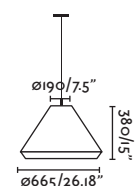

Saigon Fixed S C70
Nahtrang

IP54

71621-09	● Structure Dark Grey ● Shade Beige ● Diffuser Opal	652,80€
71621-11	● Structure Dark Grey ● Shade Green ● Diffuser Opal	652,80€
71621-13	● Structure Dark Grey ● Shade Ochre ● Diffuser Opal	652,80€

Material	Structure Aluminium Shade PP Diffuser PEMD
Light Source	1 E27 LED A60 max. 15W
Bulb incl.	No
Recom. Bulb	17463
Class	II

Saigon Fixed M C70
Nahtrang

IP54

71622-09	● Structure Dark Grey ● Shade Beige ● Diffuser Opal	679,00€
71622-11	● Structure Dark Grey ● Shade Green ● Diffuser Opal	679,00€
71622-13	● Structure Dark Grey ● Shade Ochre ● Diffuser Opal	679,00€

Material	Structure Aluminium Shade PP Diffuser PEMD
Light Source	1 E27 LED A60 max. 15W
Bulb incl.	No
Recom. Bulb	17463
Class	II

Saigon C70
Nahtrang

IP65

71579C-09	● Structure Dark Grey ● Shade Beige ● Diffuser Opal	663,70€
71579C-11	● Structure Dark Grey ● Shade Green ● Diffuser Opal	663,70€
71579C-13	● Structure Dark Grey ● Shade Ochre ● Diffuser Opal	663,70€

Material	Structure Aluminium Shade PP Diffuser PEMD
Light Source	1 E27 LED A60 max. 15W
Bulb incl.	No
Recom. Bulb	17463
Class	II
Cable	1.2m