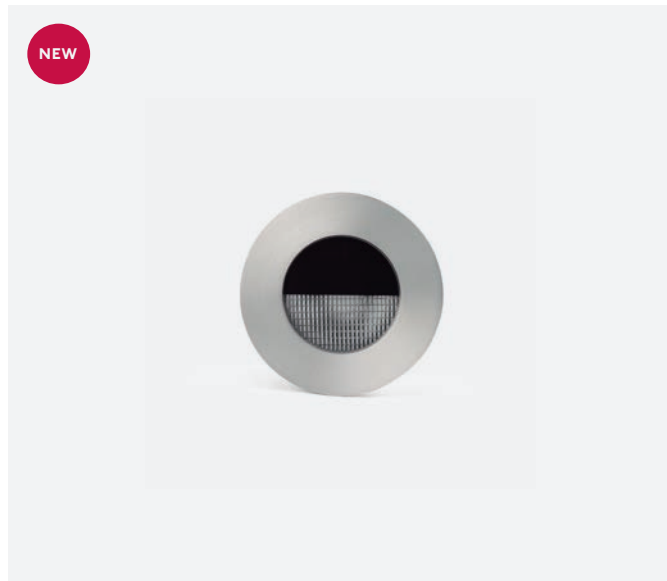

Grund 80 Wallwasher

IP67

IK07

SEA SIDE
SUITABLE

70856 2700K 221lm	● Structure Black ● Diffuser Transparent	149,20€
70858 3000K 411lm	● Structure Black ● Diffuser Transparent	188,80€
70855 2700K 214lm	● Structure Brushed Stainless Steel ● Diffuser Transparent	149,20€
70857 3000K 400lm	● Structure Brushed Stainless Steel ● Diffuser Transparent	188,80€

Material	Structure Aluminium Diffuser Glass
Power	7W
Light Source	LED MODULE
Class	III
CRI	92
Voltage	24VDC
Cut out	60mm
Resistance	1000Kg

*Drivers info pag. 478