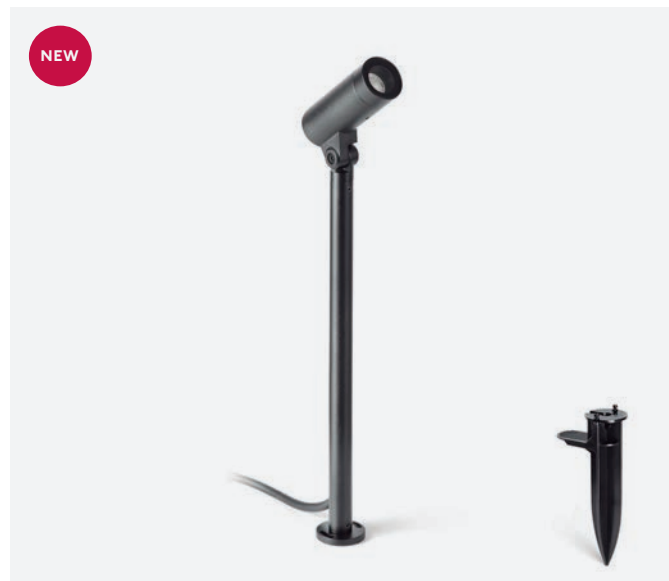

Sau XS 262

IP65 IK05 no incl. SEA SIDE SUITABLE 160° 60°

71781-2 ●● Structure Black + Black 85,60€
● Diffuser Transparent

Material	Structure Aluminium + ABS Diffuser PC
Power	2,5W
Lumen Output	144lm
Light Source	HIGH POWER LED 3000K
Class	III
CRI	90
Voltage	24VDC
Beam angle	30°

Material	Structure Aluminium + ABS Diffuser PC
Power	2,5W
Lumen Output	144lm
Light Source	HIGH POWER LED 3000K
Class	III
CRI	90
Voltage	24VDC
Beam angle	30°

Honeycomb Accessory	
71780H	● Black 2,50€
Material	Structure Aluminium

Tree Fixing Accessory	
71780F	● Black 24,00€
Material	Structure Textile

Visor Accessory	
71780V	● Black 7,00€
Material	Structure Aluminium