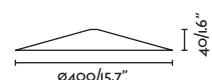

CLAP

Spike accessory 630 / 1030

Spike 630 *use with x2 projectors max.

Spike 1030 *use with x3 projectors max.

75708-2 ● Black 32,10€
75708-4 ● Rust Brown 32,10€

Spike 630

75707-2 ● Black 88,70€
75707-4 ● Rust Brown 88,70€

Shade 310

75709-2 ● Black 40,20€
75709-4 ● Rust Brown 40,20€

Spike 1030

75706-2 ● Black 91,10€
75706-4 ● Rust Brown 91,10€

Shade 400