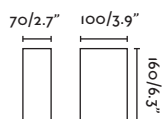

Lace

IP54

IK06

70811 ● Structure Dark Grey
● Diffuser Transparent 126,80€

Bruc

IP54

IK10

70828 ● Structure Dark Grey
● Diffuser Opal 175,60€

Ling

IP54

IK06

70812 ● Structure Dark Grey
● Diffuser Transparent 126,80€

70813 ● Structure Matt White
● Diffuser Transparent 126,80€

Material	Structure Aluminium
	Diffuser Glass
Power	2x3W
Lumen Output	2x158lm
Light Source	COB LED 4000K
Class	I
CRI	>80
Voltage	100V-240V/50/60Hz
Beam angle	110°

Material	Structure Aluminium
	Diffuser Glass
Power	13W
Lumen Output	830lm
Light Source	SMD LED 3000K
Class	I
CRI	>80
Voltage	100V-240V/50/60Hz
Beam angle	73°

Material	Structure Aluminium
	Diffuser Glass
Power	2x3W
Lumen Output	2x198lm
Light Source	COB LED 4000K
Class	I
CRI	>80
Voltage	100V-240V/50/60Hz
Beam angle	110°