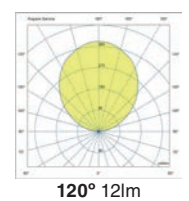

Crosby 24V

IP67 no incl. SEA SIDE SUITABLE incl.

70453 ● Structure Satin Stainless + Matt Black
● Diffuser Opal 121,50€

Crosby

IP67 incl. SEA SIDE SUITABLE incl.

70459N ● Structure Satin Stainless + Matt Black
● Diffuser Opal 119,90€

Material	Structure Stainless Steel 316L + Aluminium
	Diffuser Glass
Power	0,7W
Lumen Output	12lm
Light Source	SMD LED 3000K
Class	III
CRI	>80
Voltage	24VDC
Beam angle	120°
Cut out	ø90x156mm

Material	Structure Stainless Steel 316L + Aluminium
	Diffuser Glass
Power	1W
Lumen Output	12lm
Light Source	SMD LED 3000K
Class	I
CRI	>80
Voltage	100V-240V/50/60Hz
Beam angle	120°
Cut out	ø80x100mm

*Drivers info pag. 478