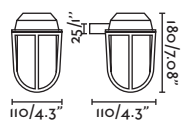

Cabo

IP44 IK05

70998 ● Structure Brass ● Diffuser Transparent 122,00€

Material	Structure Brass
	Diffuser Glass
Light Source	1 E27 LED A60 max. 15W
Bulb incl.	No
Recom. Bulb	17463
Class	I

Borda

IP44

70997 ● Structure Brass ● Diffuser Transparent 119,90€

Material	Structure Brass
	Diffuser Glass
Light Source	1 E27 LED A60 max. 15W
Bulb incl.	No
Recom. Bulb	17463
Class	I

Nahir

IP44

70992 ● Structure Brass ● Diffuser Transparent 171,80€

Material	Structure Brass
	Diffuser Glass
Light Source	1 E27 LED A60 max. 15W
Bulb incl.	No
Recom. Bulb	17463
Class	I