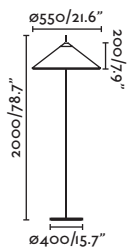

Saigon 2000 R55
Nahtrang

IP65

71569-01 ● Structure Dark Grey
● Shade White 464,20€

Saigon 1150 R55
Nahtrang

IP65

71575-01 ● Structure Dark Grey
● Shade White 446,80€

Saigon 500 R55
Nahtrang

IP65

71576-01 ● Structure Dark Grey
● Shade White 414,60€

Material	Structure Aluminium
	Shade PEMD
Light Source	1 E27 LED A60 max. 15W
Bulb incl.	No
Recom. Bulb	17463
Class	II
Cable	2m

Material	Structure Aluminium
	Shade PEMD
Light Source	1 E27 LED A60 max. 15W
Bulb incl.	No
Recom. Bulb	17463
Class	II
Cable	2m

Material	Structure Aluminium
	Shade PEMD
Light Source	1 E27 LED A60 max. 15W
Bulb incl.	No
Recom. Bulb	17463
Class	II
Cable	2m