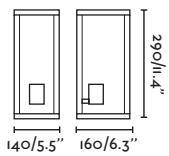

Nala

IP54

70773 ● **Structure** Dark Grey
● **Diffuser** Transparent 134,60€

Material	Structure Aluminium
	Diffuser Glass
Light Source	1 E27 LED A60 max. 15W
Bulb incl.	No
Recom. Bulb	17463
Class	I

Tamashi

IP65

71303 ● **Structure** Dark Grey
● **Diffuser** Transparent 90,70€

Material	Structure Aluminium
	Diffuser Glass
Light Source	1 E27 LED ST64 max. 15W
Bulb incl.	No
Recom. Bulb	17428
Class	I