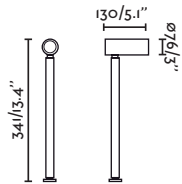

Sau M 471

Material	Structure Aluminium + ABS
	Diffuser PC
Power	13W
Lumen Output	953,9lm
Light Source	COB LED
Class	I
CRI	>90
Voltage	220V-240V/50/60Hz

Family	Finish	Color T	Beam Angle
71787- Sau Projector 155	2 Black	3 3000K	<table border="1"> <tr><td>1</td><td>10°</td></tr> <tr><td>2</td><td>20°</td></tr> <tr><td>3</td><td>30°</td></tr> <tr><td>4</td><td>10x60°</td></tr> </table>

COB LED 13W
CRI>90 953,9lm
3000K
10°