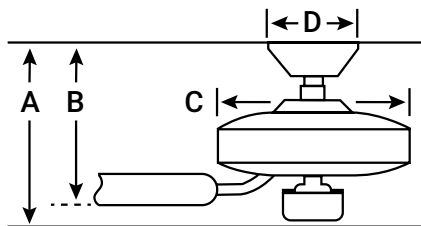

BLADE FINISH

Medium Walnut (side 1)

Dark Walnut (side 2)

HANGING MEASUREMENTS

Min. Fixture Drop (from ceiling)	A: 48cm
Min. Blade Drop (from ceiling)	B: 34cm
Housing (width)	C: 24cm
Ceiling Canopy (width)	D: 17cm