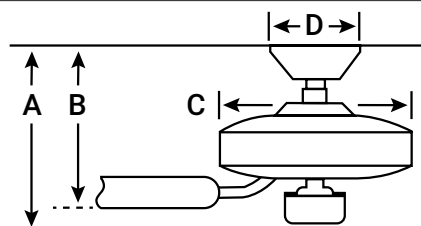

BLADE FINISH

HANGING MEASUREMENTS

Min. Fixture Drop (from ceiling)	A: 35cm
Min. Blade Drop (from ceiling)	B: 29cm
Housing (width)	C: 33cm
Ceiling Canopy (width)	D: 17cm

AIR PERFORMANCE	
AIRFLOW Cubic ft. per minute on high	3939
POWER USAGE Watts on High (excludes lights)	56.8
AIRFLOW EFFICIENCY Cubic ft. per minute per Watt	74