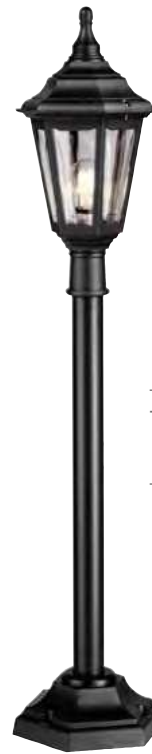

KINSALE-PILLAR