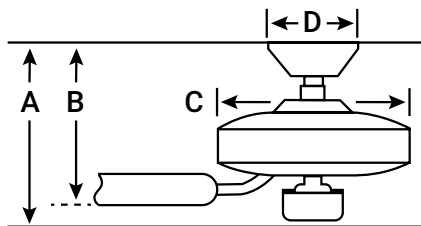

BLADE FINISH

HANGING MEASUREMENTS

Min. Fixture Drop (from ceiling)	A: 29cm
Min. Blade Drop (from ceiling)	B: 23cm
Housing (width)	C: 25cm
Ceiling Canopy (width)	D: 20cm

AIR PERFORMANCE

AIRFLOW Cubic ft. per minute on high	4043
POWER USAGE Watts on High (excludes lights)	66.4
AIRFLOW EFFICIENCY Cubic ft. per minute per Watt	61