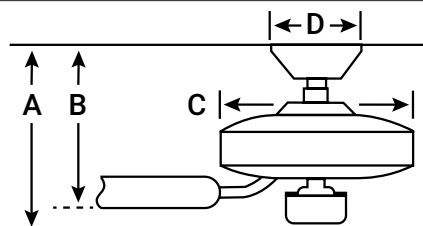

BLADE FINISH

HANGING MEASUREMENTS

Min. Fixture Drop (from ceiling)	A: 28cm
Min. Blade Drop (from ceiling)	B: 18cm
Housing (width)	C: 22cm
Ceiling Canopy (width)	D: 17cm

AIR PERFORMANCE

AIRFLOW Cubic ft. per minute on high	4048
POWER USAGE Watts on High (excludes lights)	53.8
AIRFLOW EFFICIENCY Cubic ft. per minute per Watt	75