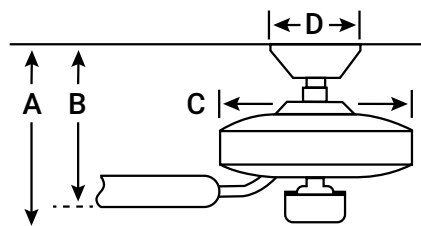

BLADE FINISH

HANGING MEASUREMENTS

Min. Fixture Drop (from ceiling)	A: 51cm
Min. Blade Drop (from ceiling)	B: 34cm
Housing (width)	C: 26cm
Ceiling Canopy (width)	D: 17cm

AIR PERFORMANCE	
AIRFLOW Cubic ft. per minute on high	8897
POWER USAGE Watts on High (excludes lights)	32.2
AIRFLOW EFFICIENCY Cubic ft. per minute per Watt	237