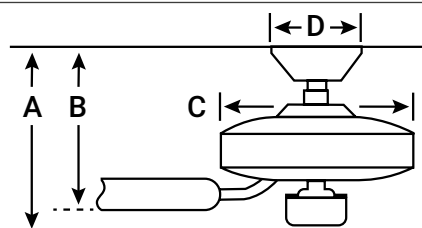

MOTOR FEATURES

- Motor Size/Type** 172mm x 12mm, AC
- Amps** 0.234 on High
- RPM (High/Low)** 247/123

BLADE SPECS

Blades (3) included	
Pitch	22°
Material	ABS

BLADE FINISH

HANGING MEASUREMENTS

Min. Fixture Drop (from ceiling)	A: 28cm
Min. Blade Drop (from ceiling)	B: 18cm
Housing (width)	C: 22cm
Ceiling Canopy (width)	