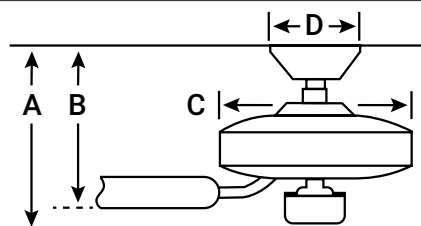

BLADE FINISH

HANGING MEASUREMENTS

Min. Fixture Drop (from ceiling)	A: 35cm
Min. Blade Drop (from ceiling)	B: 29cm
Housing (width)	C: 33cm
Ceiling Canopy (width)	D: 17cm

AIR PERFORMANCE

AIRFLOW Cubic ft. per minute on high	6609
POWER USAGE Watts on High (excludes lights)	75.2
AIRFLOW EFFICIENCY Cubic ft. per minute per Watt	82