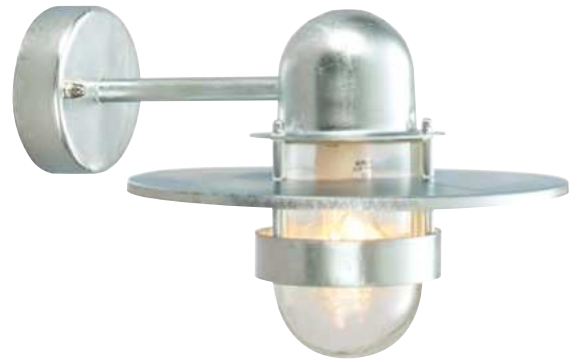

BERGEN-GAL-C

8 YEAR
GUARANTEE