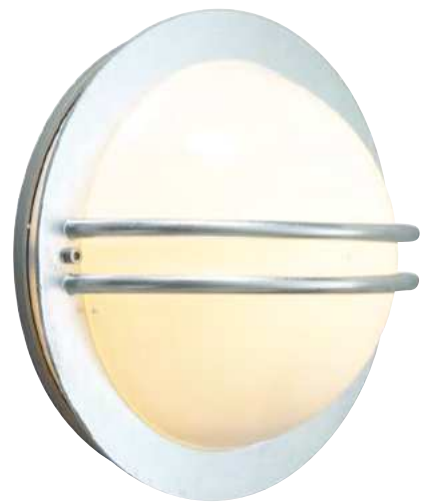

BREMEN-E27-GAL-O

8 YEAR
GUARANTEE