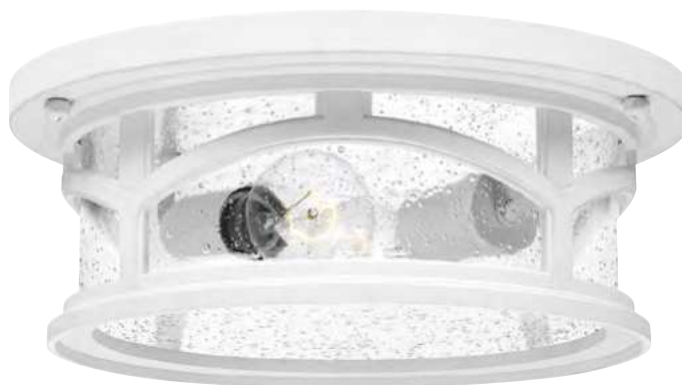

MARBLEHEAD

Materials: Weather Resistant Composite, Clear Seeded Glass
Finish: White

COASTAL
COLLECTION

5 YEAR
GUARANTEE

QUOIZEL
LIGHTING

QZ-MARBLEHEAD-F-WHT