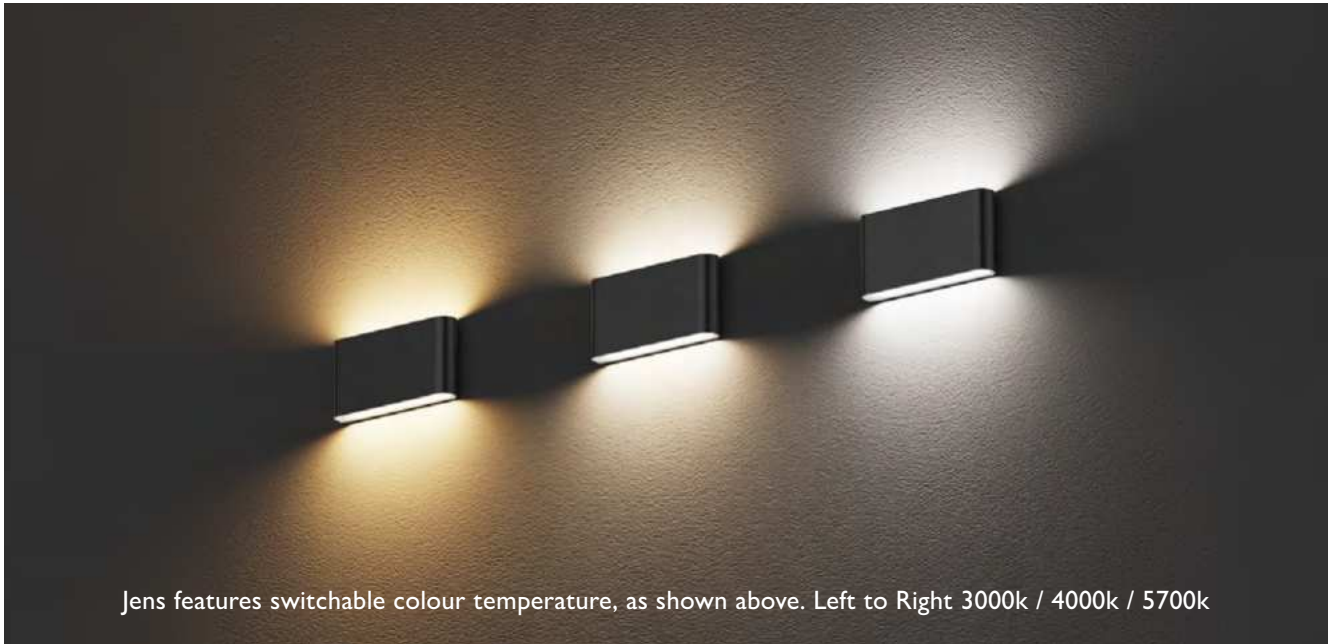

Jens features switchable colour temperature, as shown above. Left to Right 3000k / 4000k / 5700k

Switchable colour temperature (CCT)
3000k / 4000k / 5700k