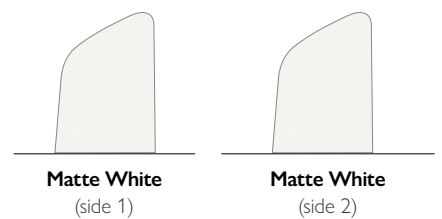

BLADE FINISH

HANGING MEASUREMENTS

Min. Fixture Drop (from ceiling)	A: 35cm
Min. Blade Drop (from ceiling)	B: 29cm
Housing (width)	C: 33cm
Ceiling Canopy (width)	D: 17cm

AIR PERFORMANCE

AIRFLOW Cubic ft. per minute on high	6609
POWER USAGE Watts on High (excludes lights)	75.2
AIRFLOW EFFICIENCY Cubic ft. per minute per Watt	82