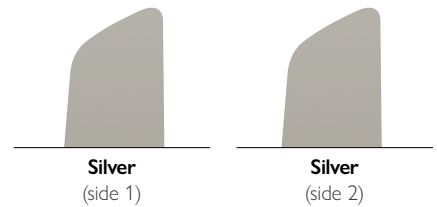

BLADE FINISH

HANGING MEASUREMENTS

Min. Fixture Drop (from ceiling)	A: 28cm
Min. Blade Drop (from ceiling)	B: 18cm
Housing (width)	C: 22cm
Ceiling Canopy (width)	D: 17cm

AIR PERFORMANCE

AIRFLOW Cubic ft. per minute on high	4048
POWER USAGE Watts on High (excludes lights)	53.8
AIRFLOW EFFICIENCY Cubic ft. per minute per Watt	75