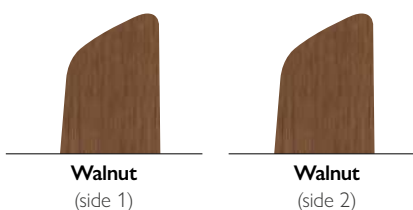

BLADE FINISH