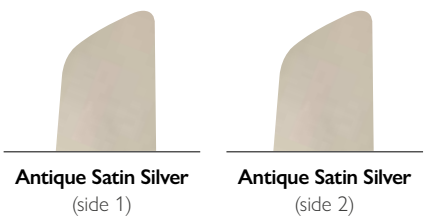

BLADE FINISH

HANGING MEASUREMENTS

Min. Fixture Drop (from ceiling)	A: 51cm
Min. Blade Drop (from ceiling)	B: 34cm
Housing (width)	C: 26cm
Ceiling Canopy (width)	D: 17cm

AIR PERFORMANCE

AIRFLOW Cubic ft. per minute on high	5603
POWER USAGE Watts on High (excludes lights)	27.3
AIRFLOW EFFICIENCY Cubic ft. per minute per Watt	165