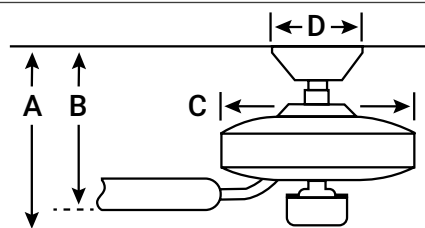

HANGING MEASUREMENTS

Min. Fixture Drop (from ceiling)	A: 29cm
Min. Blade Drop (from ceiling)	B: 23cm
Housing (width)	C: 25cm
Ceiling Canopy (width)	D: 20cm

AIR PERFORMANCE

AIRFLOW Cubic ft. per minute on high	4043
POWER USAGE Watts on High (excludes lights)	66.4
AIRFLOW EFFICIENCY Cubic ft. per minute per Watt	61