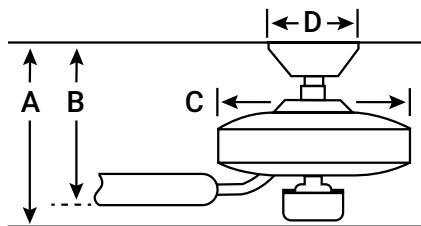

BLADE FINISH

HANGING MEASUREMENTS

Min. Fixture Drop (from ceiling)	A: 51cm
Min. Blade Drop (from ceiling)	B: 34cm
Housing (width)	C: 26cm
Ceiling Canopy (width)	D: 17cm

AIR PERFORMANCE

AIRFLOW Cubic ft. per minute on high	5603
POWER USAGE Watts on High (excludes lights)	27.3
AIRFLOW EFFICIENCY Cubic ft. per minute per Watt	165