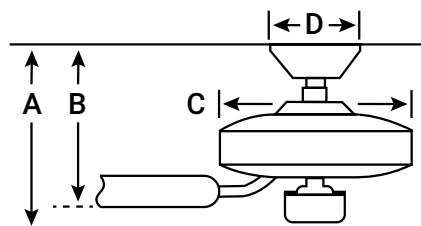

BLADE FINISH

Distressed Antique Gray (side 1)

Distressed Antique Gray (side 2)

HANGING MEASUREMENTS

Min. Fixture Drop (from ceiling)	A: 42cm
Min. Blade Drop (from ceiling)	B: 25cm
Housing (width)	C: 30cm
Ceiling Canopy (width)	D: 17cm