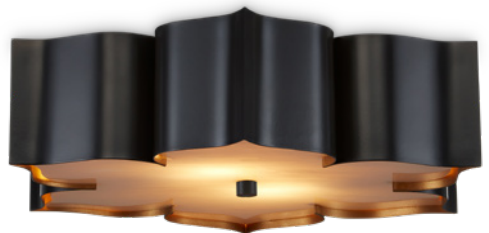

H: 406mm W:762mm

Min/Max Drop: 406mm/2540mm

Supplied with 6 x 305mm rods.

Materials: Steel

Finish: Matte Black, Contemporary Gold Leaf

Max. Wattage: 6 x 40W E14

QNC-GRAND-LOTUS-F-L-BCGL
3 lt Flush

H: 114mm W: 483mm

Materials: Steel, Acrylic

Finish: Matte Black, Contemporary
Gold, Faux Alabaster

Max. Wattage: 3 x 40W E27