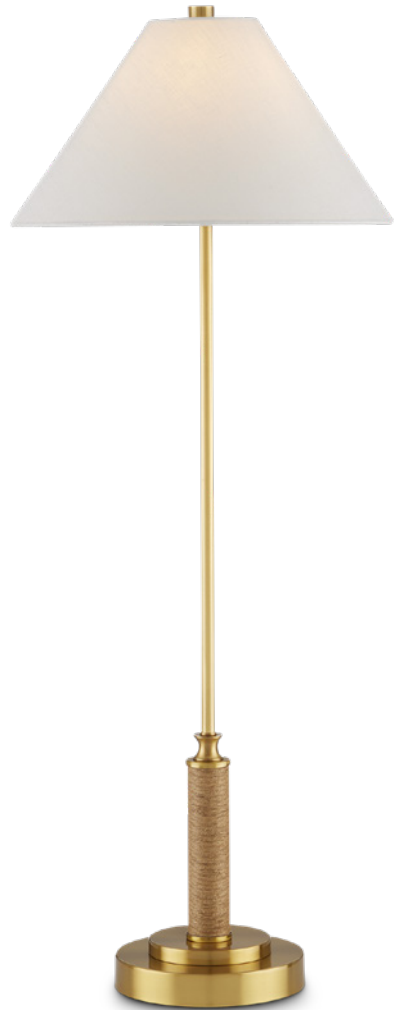

QNC-IPPOLITO-TL
1 Lt Console Lamp
H: 927mm W: 356mm
Materials: Steel, Rope
Finish: Antique Brass / Natural
Shade: Off White Linen
Max. Wattage: 1 x 40W E14

Product Shown: QNCLYNTON-TL

QNC-LYNTON-TL

1 Lt Table Lamp