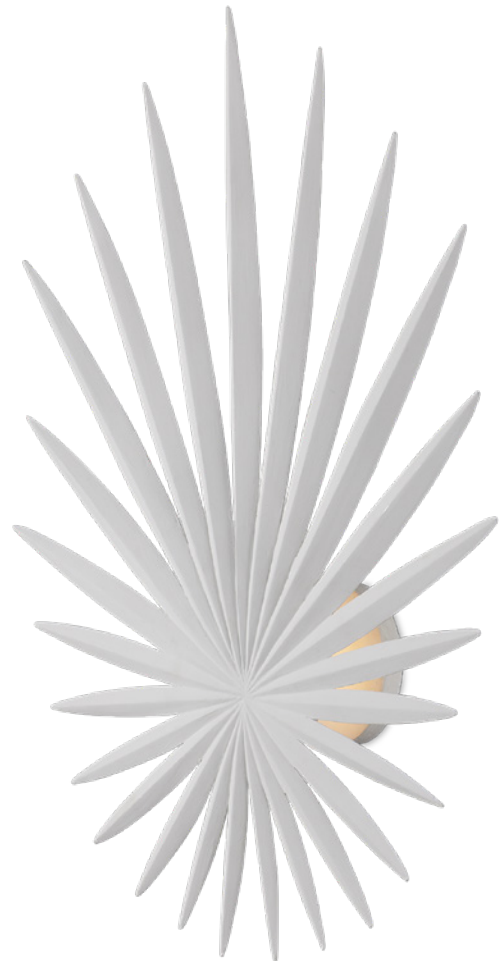

QNC-BISMARKIA-3WB-WH

3 Lt Wall Light

H: 718mm W: 629mm P: 121mm

Materials: Steel

Finish: Gesso White

Max. Wattage: 3 x 40W E27