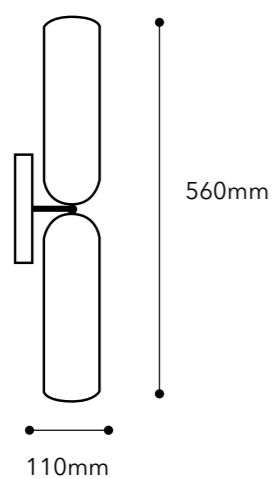

CERTIFICATES