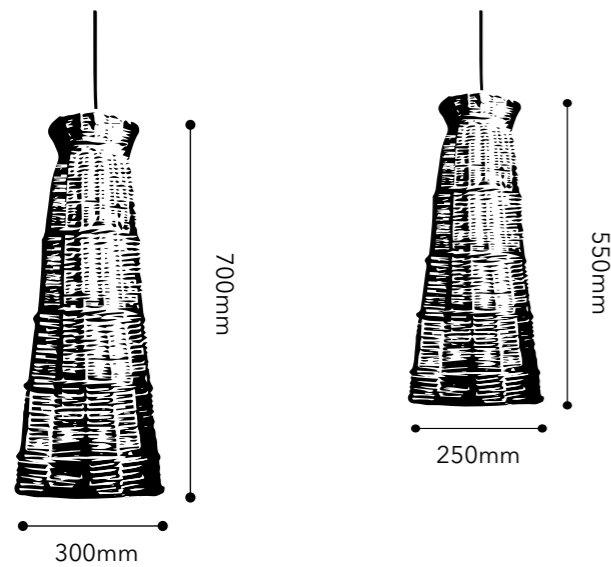

CERTIFICADOS

CERTIFICATES