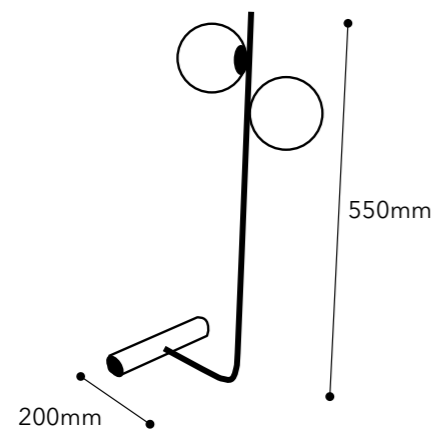

CERTIFICADOS

MATERIAL

Blown glass steel

LIGHTPOINT

220/240V
 LED: 2xGU-9
 Bulbs not included

CERTIFICATES

**ACABADOS DISPONIBLES
 AVAILAIBLE FINISHES**

Camila