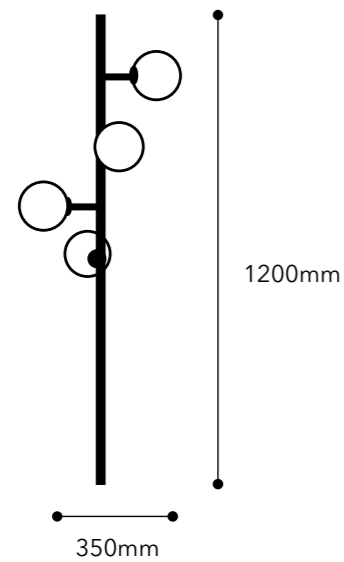

CERTIFICATES