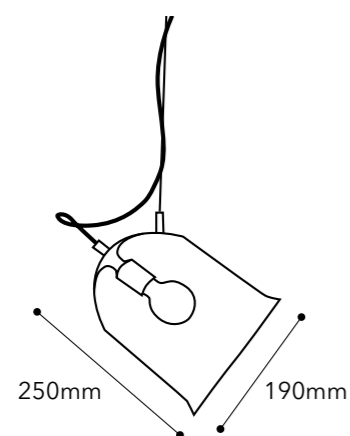

PUNTO DE LUZ

220/240V
 INCAND: 1x E-27
 LED: 1x E-27
 Bombillas no incluidas

CERTIFICADOS

MATERIAL

Glass

LIGHTPOINT

220/240V
 INCAND: 1x E-27
 LED: 1x E-27
 Bulbs not included

CERTIFICATE