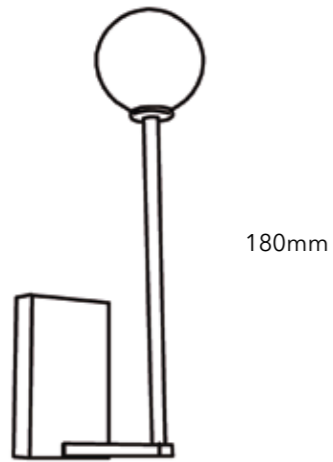

CERTIFICADOS

CERTIFICATES