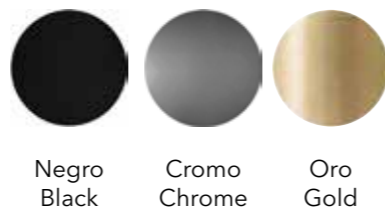

CERTIFICADOS

MATERIAL

Steel-glass

LIGHTPOINT

220/240V
LED: 1xGU-9
Bulbs not included

CERTIFICATES

**ACABADOS DISPONIBLES
AVAILABLE FINISHES**

Negro Black Cromo Chrome Oro Gold