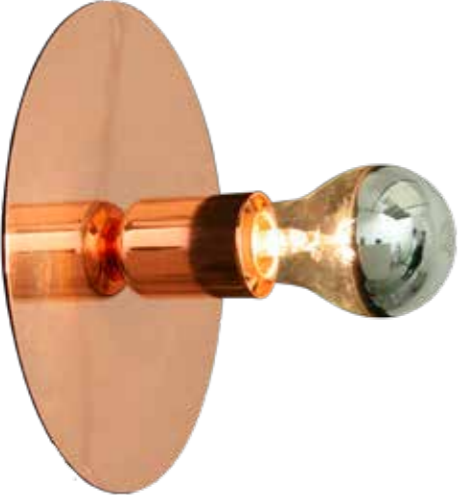

Ref:6010 **LINEAL APLIQUE ORO** 150x210 mm
Ref:6011 **LINEAL APLIQUE NEGRO** 150x210 mm
Ref:6012 **LINEAL APLIQUE CROMO** 150x210 mm

MATERIAL

Acero cristal

PUNTO DE LUZ

220/240V
LED: 4x GU-9
Bombillas no incluidas

CERTIFICADOS

MATERIAL

Steel-glass

LIGHTPOINT

220/240V
LED: 4x GU-9
Bulbs not included

CERTIFICATE

ACABADOS DISPONIBLES AVAILABLE FINISHES

Cantina