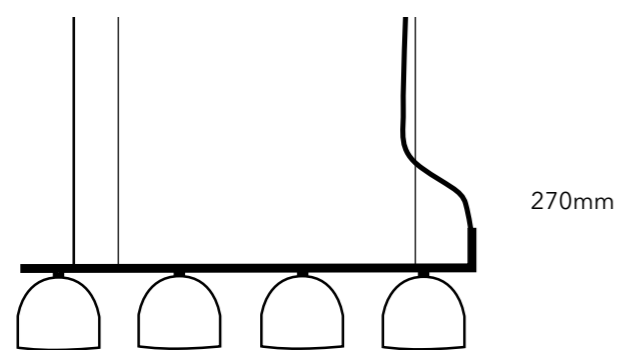

CERTIFICATE

1120mm

270mm

ACABADOS DISPONIBLES AVAILABLE FINISHES

Negro
Black

Oro
Gold

Cromo
Chrome