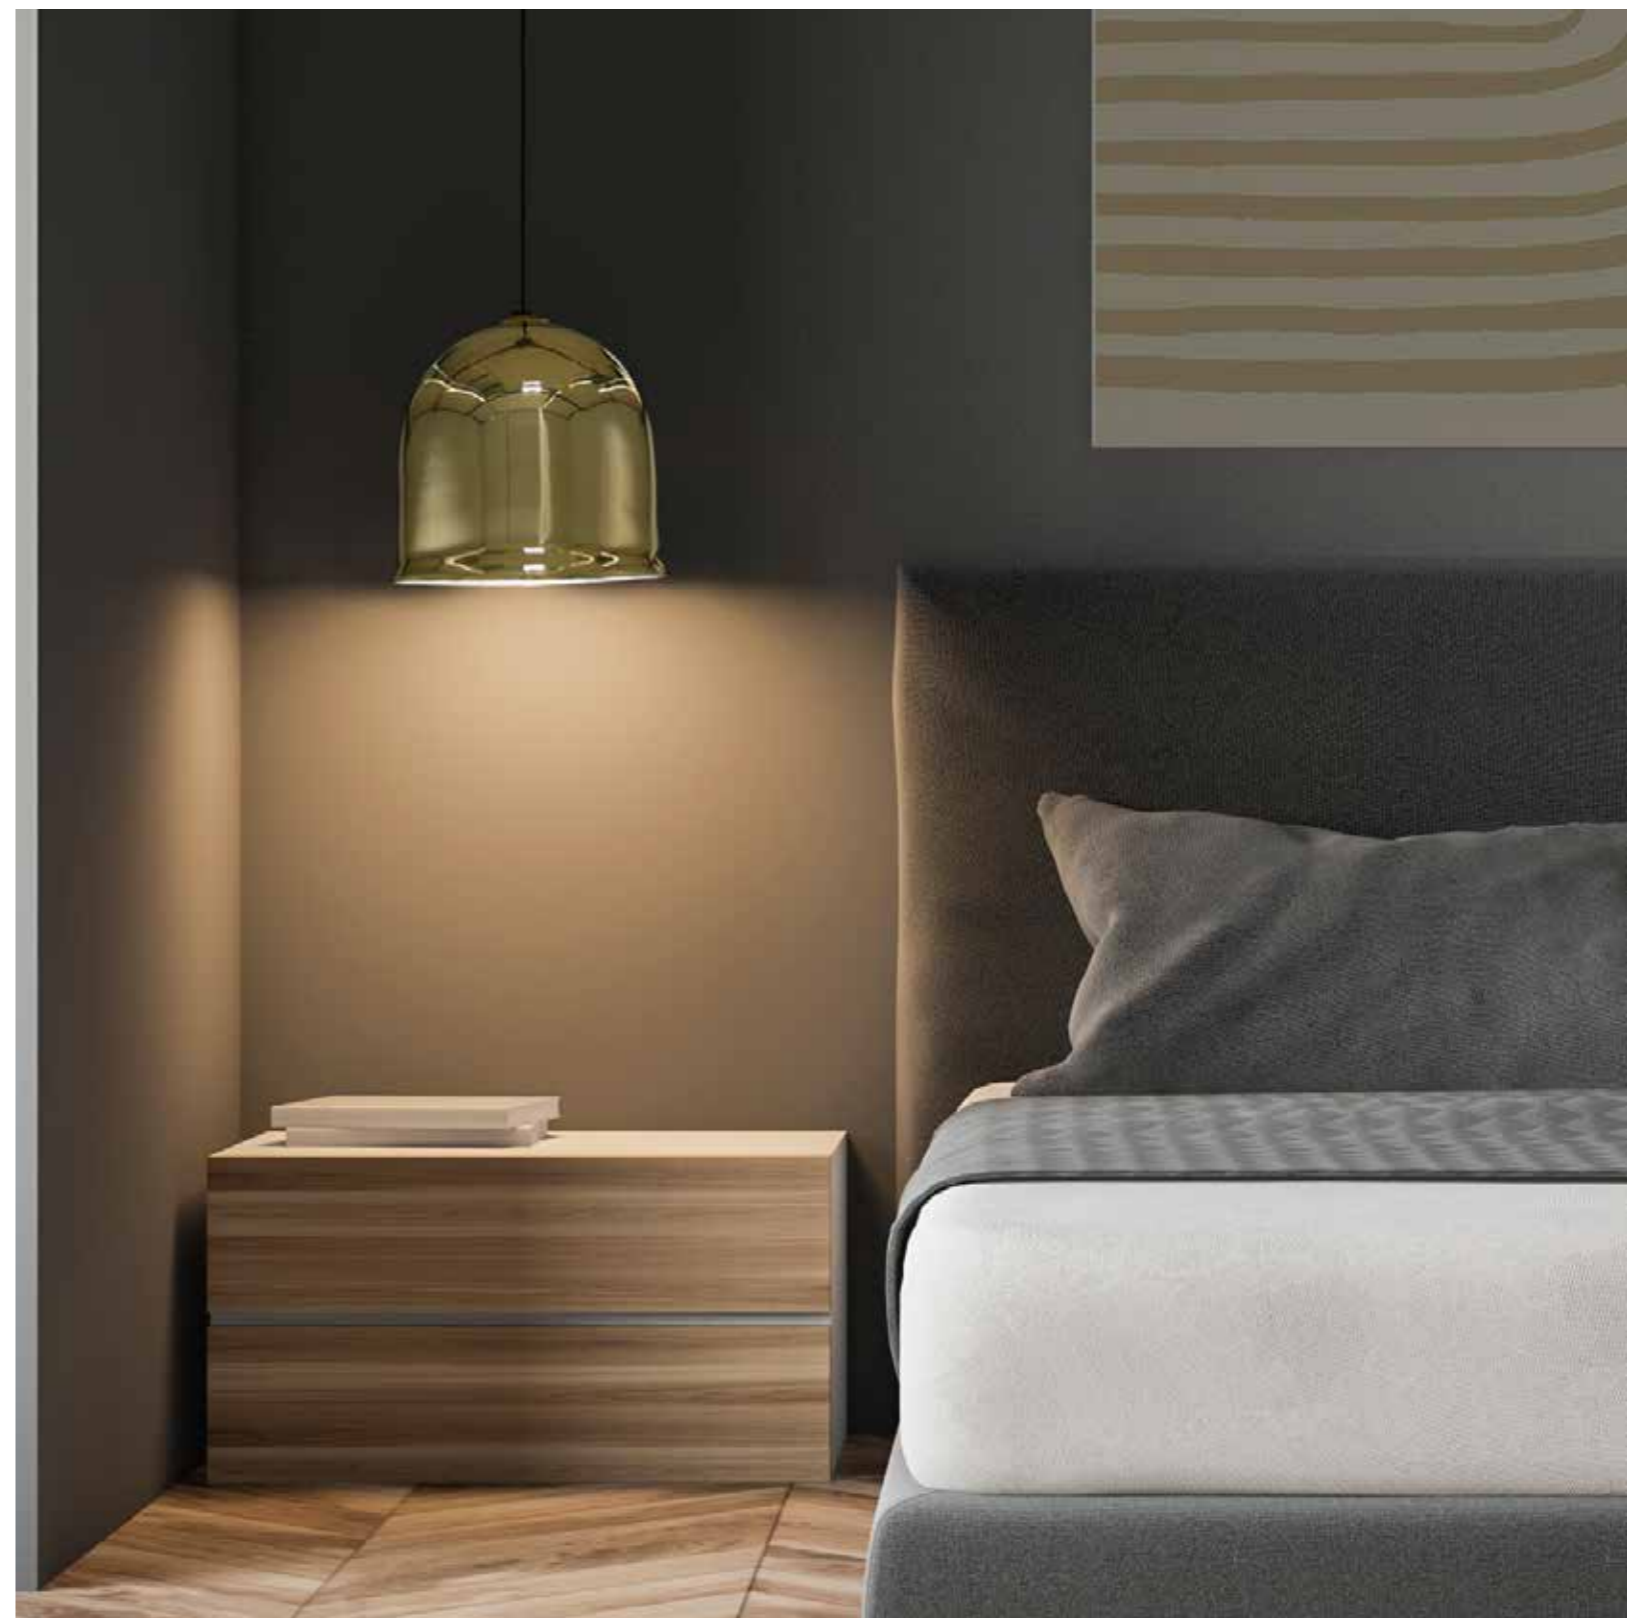

LIGHTPOINT

220/240V
 INCAND: 1x E-27
 LED: 1x E-27
 Bulbs not included

CERTIFICADOS

CERTIFICATES

ACABADOS DISPONIBLES AVAILABLE FINISHES

Mondo

- Ref: 1071/O **MONDO 25-Oro** 250x300 mm
- Ref: 1070/O **MONDO 30-Oro** 300x350 mm
- Ref: 1071/CR **MONDO 25-Cromo** 250x300 mm
- Ref: 1070/CR **MONDO 30-Cromo** 300x350 mm
- Ref: 1071/NE **MONDO 25-Negro** 250x300 mm
- Ref: 1070/NE **MONDO 30-Negro** 300x350 mm