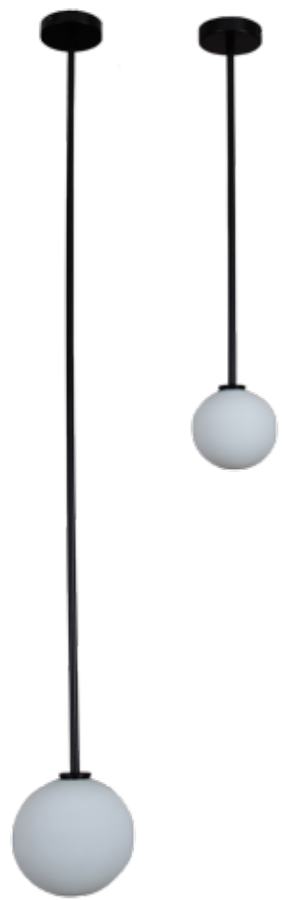

220/240V
INCAND: 1x E-27
LED: 1x E-27
Bulbs not included

CERTIFICATES

ACABADOS DISPONIBLES AVAILABLE FINISHES

Natural
Natural

Natural de Fokobu

Lineal

- Ref:1100 **LINEAL COLGANTE ORO LARGA** 140x1250 mm
- Ref:1101 **LINEAL COLGANTE CROMO LARGA** 140x1250 mm
- Ref:1102 **LINEAL COLGANTE NEGRO LARGA** 140x1250 mm