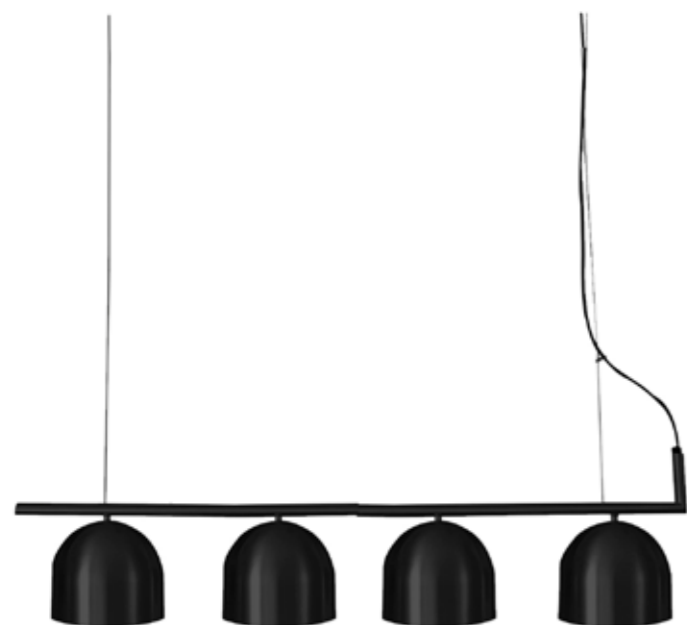

220/240V
INCAND:3x E-27
LED: 3x E-27
Bulbs not included

CERTIFICATES

ACABADOS DISPONIBLES AVAILABLE FINISHES

Camila 4

Camila

Ref:10015 **CAMILA CR/4** 270x1120 mm
 Ref:10017 **CAMILA O-S/4** 270x1120 mm
 Ref:10019 **CAMILA N/4** 270x1120 mm