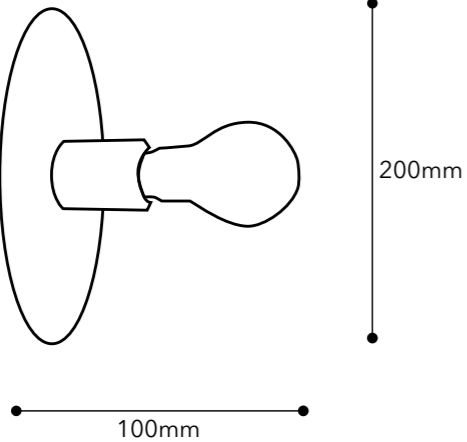

CERTIFICADOS

MATERIAL

Copper plated steel
 Chrome plated steel
 Black steel

LIGHTPOINT

220/240V
 INCADE: 1x E27
 LED: 1x E27
 Bulbs not included

CERTIFICATES

**ACABADOS DISPONIBLES
 AVAILAIBLE FINISHES**

Martina