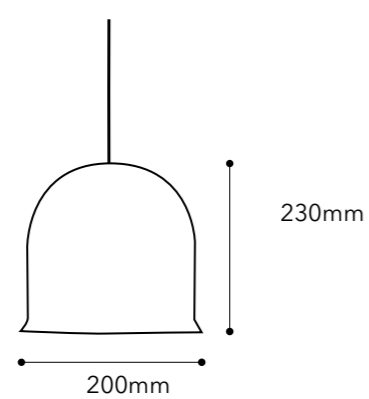

CERTIFICADOS

CERTIFICATES

ACABADOS DISPONIBLES AVAILABLE FINISHES