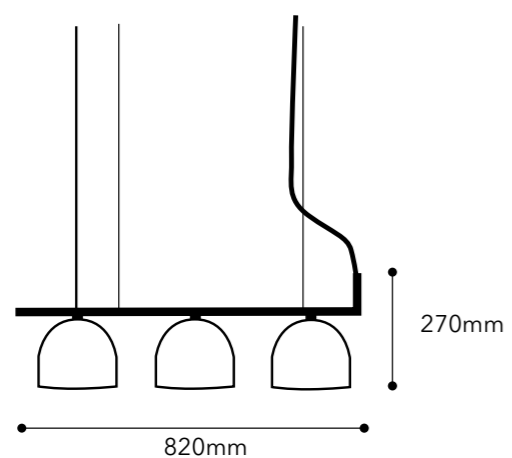

CERTIFICATES