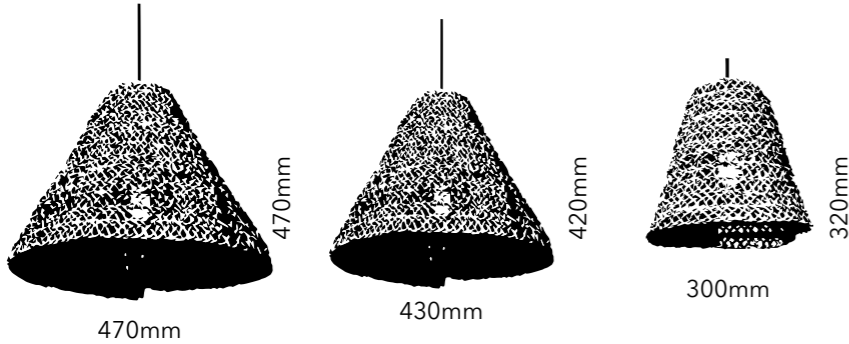

ACABADOS DISPONIBLES
AVAILABLE FINISHES