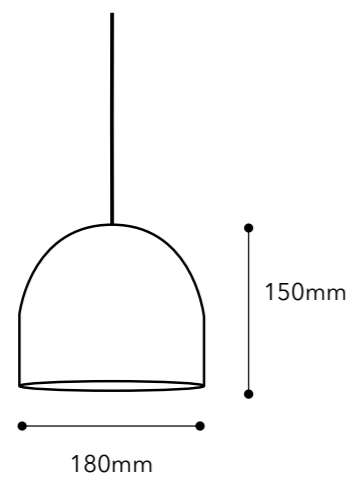

CERTIFICATES