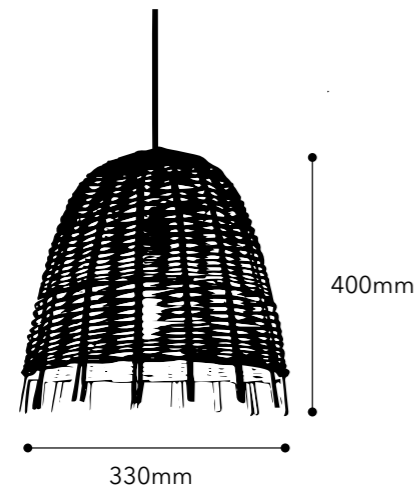

CERTIFICATE