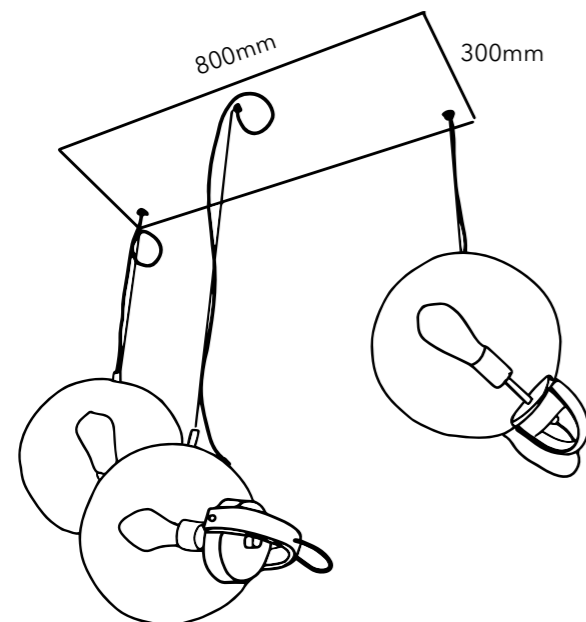

CERTIFICADOS

CERTIFICATES