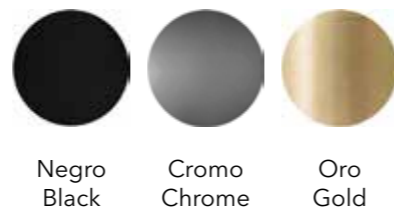

CERTIFICADOS

MATERIAL

Steel and marble

LIGHTPOINT

220/240V
 LED: 2x GU-9
 Bulbs not included

CERTIFICADOS

ACABADOS DISPONIBLES AVAILAIBLE FINISHES

Vega