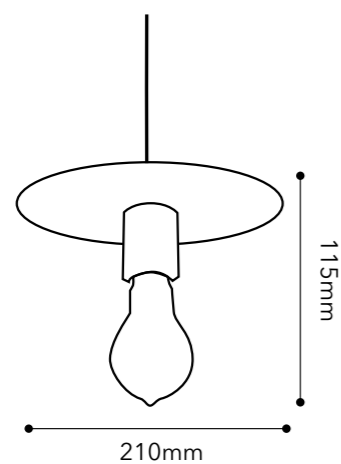

CERTIFICADOS

CERTIFICATES