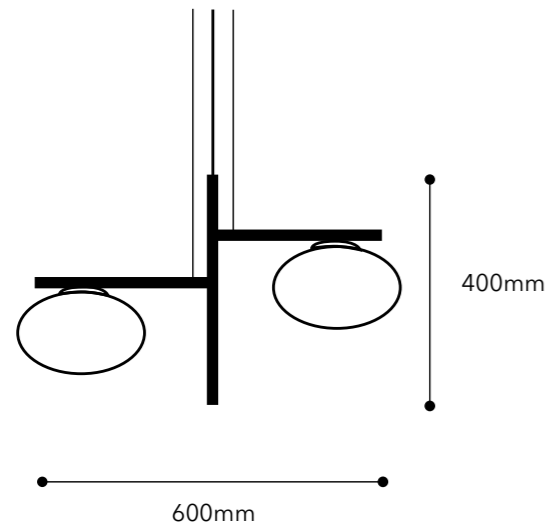

220/240V
 INCAND: 1x E-27
 LED: 2x E-27
 Bulbs not included

CERTIFICATES

ACABADOS DISPONIBLES AVAILABLE FINISHES

Camila 3

Camila

Ref:10016 **CAMILA CR/3** 270x820 mm
Ref:10018 **CAMILA O-S/3** 270x820 mm
Ref:10020 **CAMILA N/3** 270x820 mm