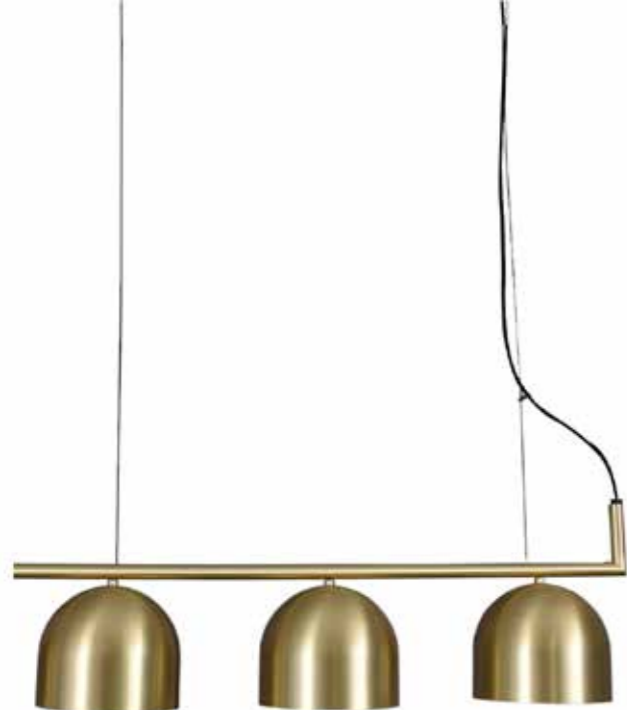

220/240V
 INCAND: 1x E-27
 LED: 2x E-27
 Bulbs not included

CERTIFICATES

ACABADOS DISPONIBLES AVAILABLE FINISHES

Camila 3

Camila

Ref:10016 **CAMILA CR/3** 270x820 mm
Ref:10018 **CAMILA O-S/3** 270x820 mm
Ref:10020 **CAMILA N/3** 270x820 mm