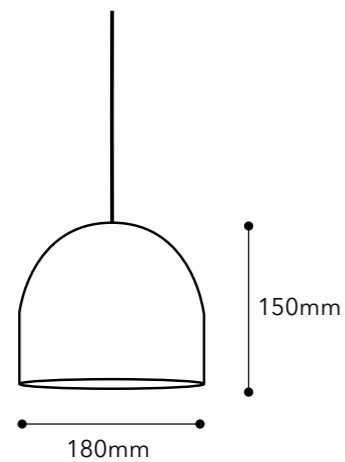

CERTIFICATE