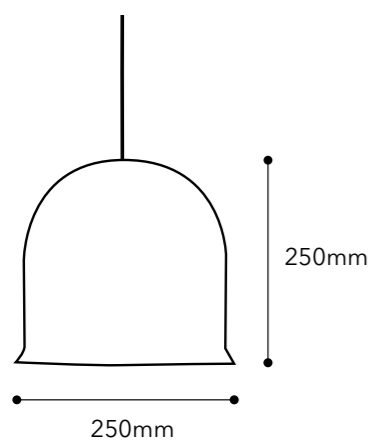

CERTIFICADOS

CERTIFICATES

ACABADOS DISPONIBLES AVAILABLE FINISHES