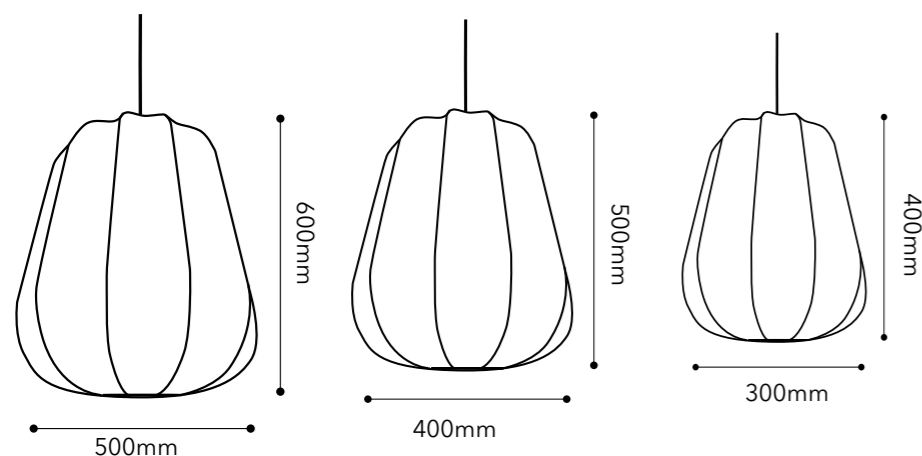

CERTIFICATES

ACABADOS DISPONIBLES AVAILABLE FINISHES

Crudo
Ecu

Negro
Black