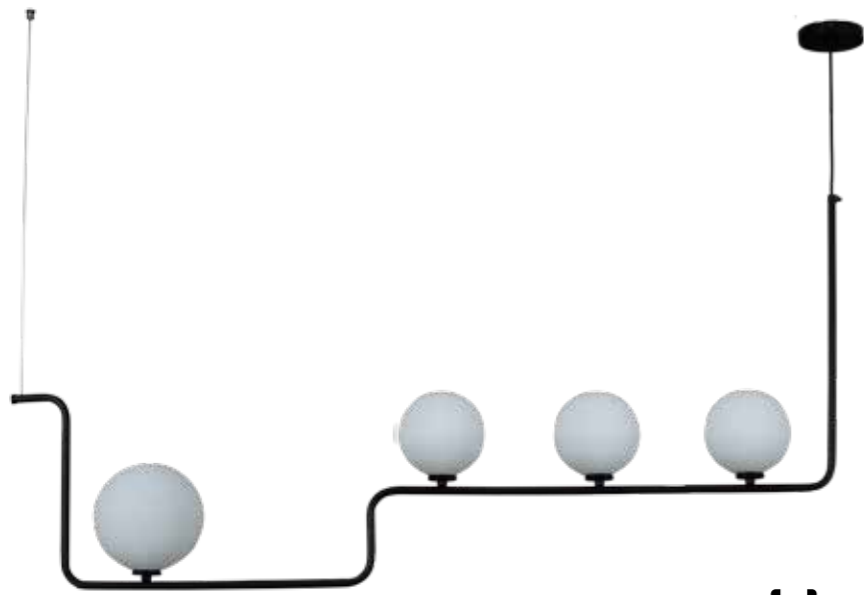

LIGHTPOINT

220/240V
 LED: 3xGU-9
 Bulbs not included

CERTIFICADOS

CERTIFICATES

ACABADOS DISPONIBLES AVAILABLE FINISHES

Lineal

Ref:10031 **LAM LINEAL NEGRO/4** 1130 mm
Ref:10033 **LAM LINEAL ORO/4** 1130 mm

MATERIAL