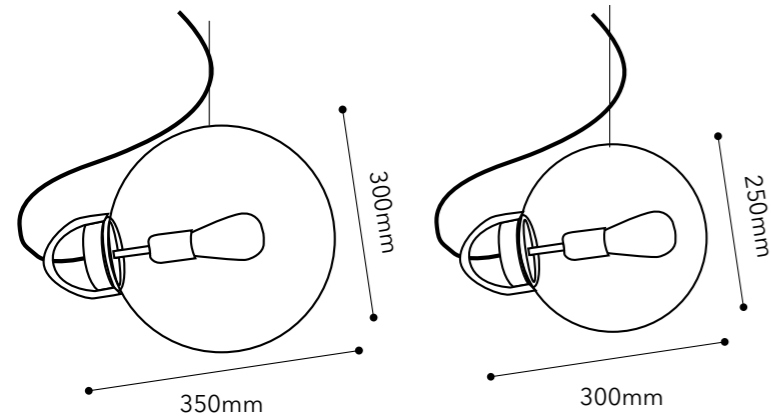

CERTIFICADOS

CERTIFICATES