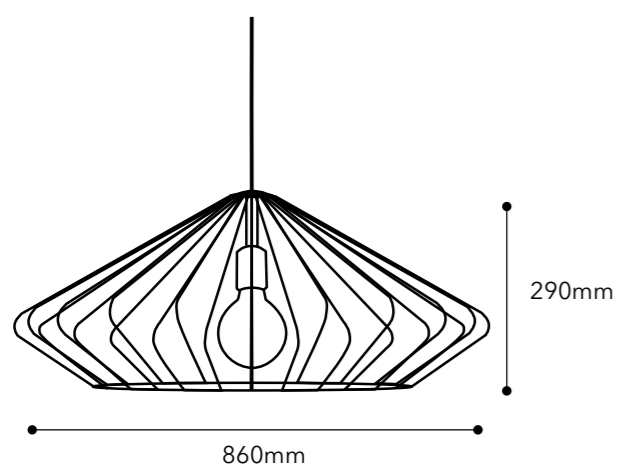

CERTIFICATES