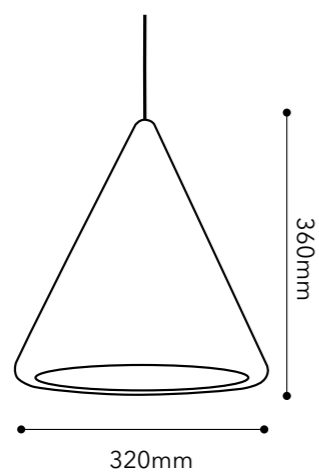

CERTIFICATES