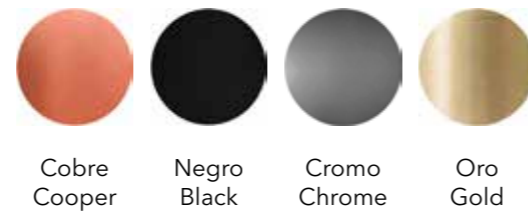

ACABADOS DISPONIBLES AVAILABLE FINISHES