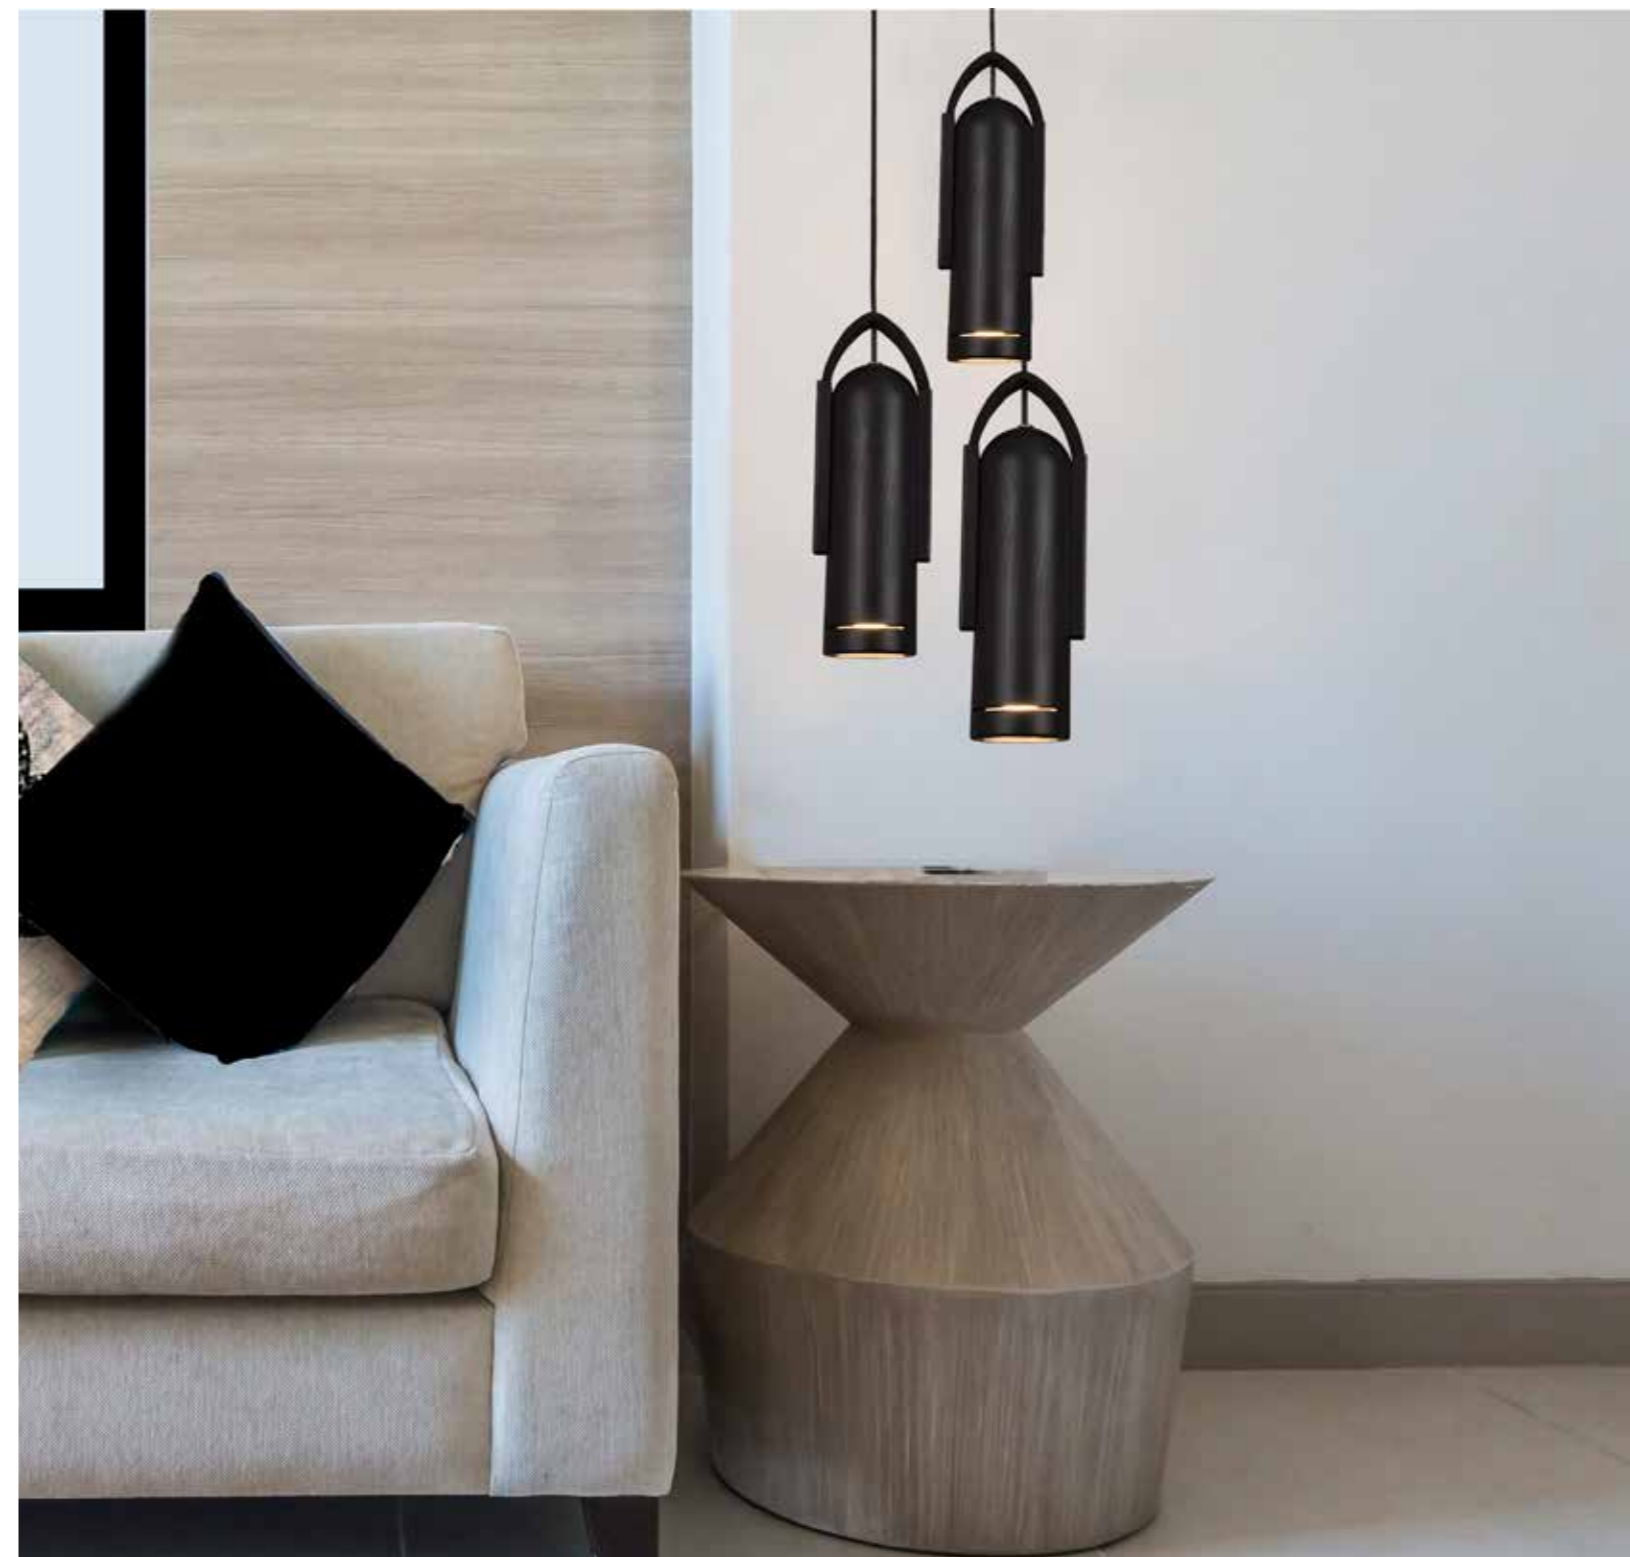

220/240V
 LED: 1x G-10
 Bulbs not included

CERTIFICATE

ACABADOS DISPONIBLES AVAILABLE FINISHES

Negro
 Black

Natural
 Natural

Fleche

Ref:1067/negro **FLECHE NEGRO** 330x140 mm
Ref:1068/natural **FLECHE NATURAL** 330x140 mm