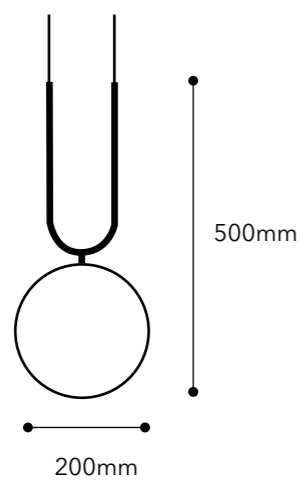

CERTIFICATES