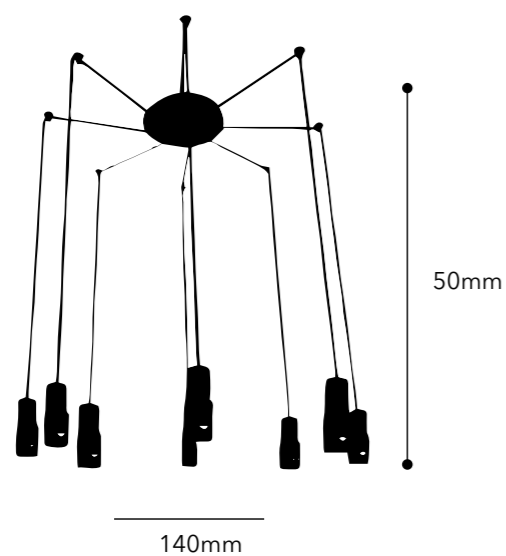

MATERIAL

Steel-glass

PUNTO DE LUZ

220/240V
LED: 8XGU-9
Bombillas no incluidas

LIGHTPOINT

220/240V
LED: 8XGU-9
Bulbs not included

CERTIFICADOS

CERTIFICATES