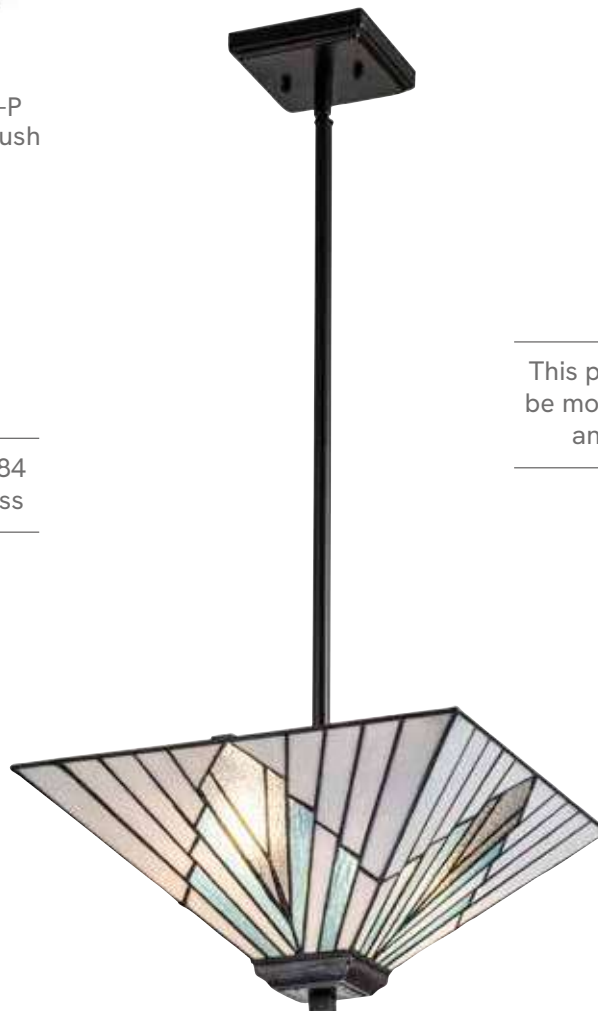

TF-ALDERLEY-F-P  
(Shown as pendant)

Code	Description	Height	Width	Min. Drop	Max. Drop	Finish	Max. Wattage
TF-ALDERLEY-F-P	2lt Trio-Mount Pendant	185mm	380mm	255mm	1167mm*	Vintage Bronze	2 x 60W E27

\* Supplied with: 2 x 152mm & 2 x 304mm rods.