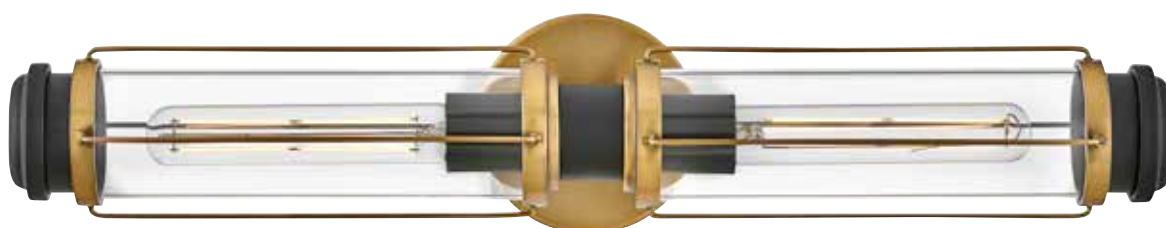

# MASTHEAD

Materials: Steel, Clear Glass  
Finish: Heritage Brass & Black

IP44

HINKLEY

HK-MASTHEAD1-HBBK

Recommended Lamp:  
LP-LED7W-E27-T30L

HK-MASTHEAD2-HBBK

Code	Description	Height	Width	Projection	Finish	Max. Wattage	IP Rating
HK-MASTHEAD1-HBBK	1lt Wall Light	351mm	122mm	128mm	Heritage Brass & Black	1 x 40W E27	IP44
HK-MASTHEAD2-HBBK	2lt Wall Light	122mm	610mm	128mm	Heritage Brass & Black	2 x 40W E27	IP44