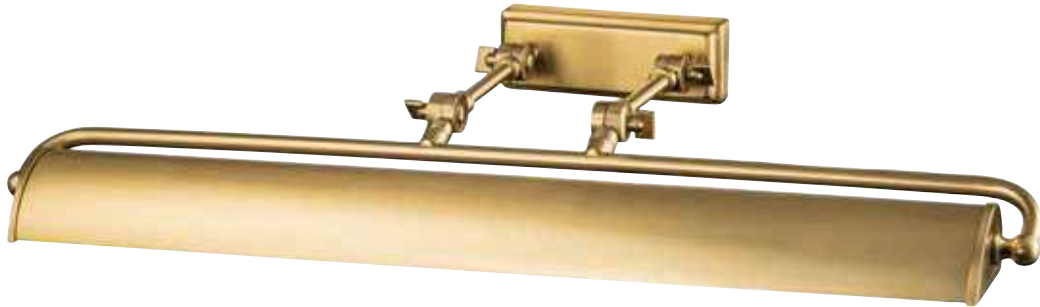

WINCHFIELD-PLL-AB