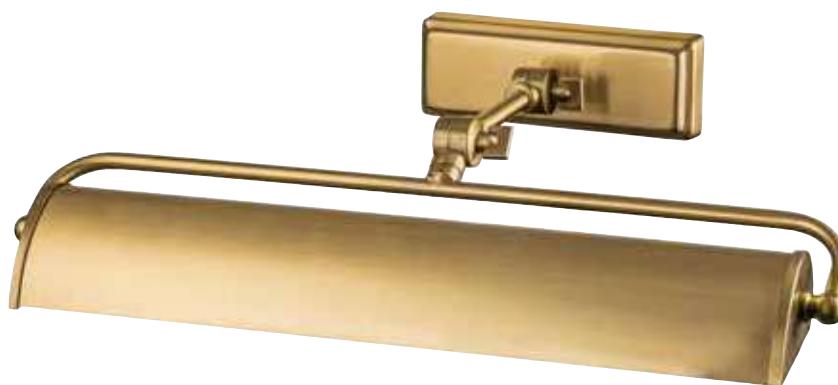

WINCHFIELD

Materials: Steel
Finish: See table below

WINCHFIELD-PLM-AB