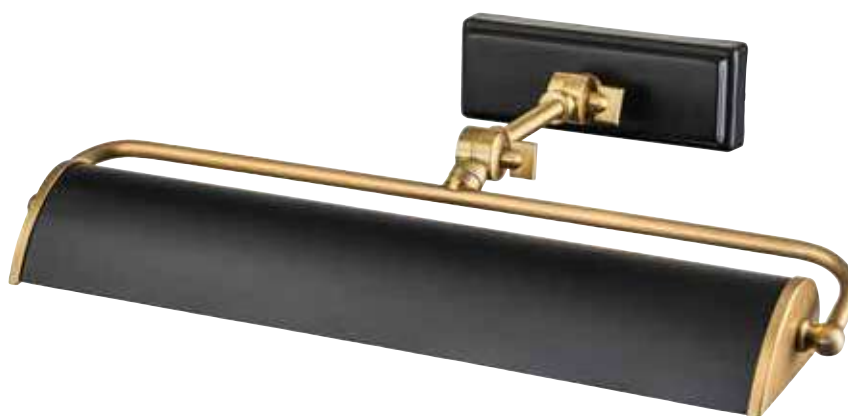

WINCHFIELD-PLM-AB-MB

Code	Description	Height	Width	Projection	Finish	Max. Wattage
WINCHFIELD-PLM-AB	2lt Medium Picture Light	127mm	445mm	318mm	Aged Brass	2 x 40W E14
WINCHFIELD-PLM-AB-MB	2lt Medium Picture Light	127mm	445mm	318mm	Aged Brass & Matte Black	2 x 40W E14